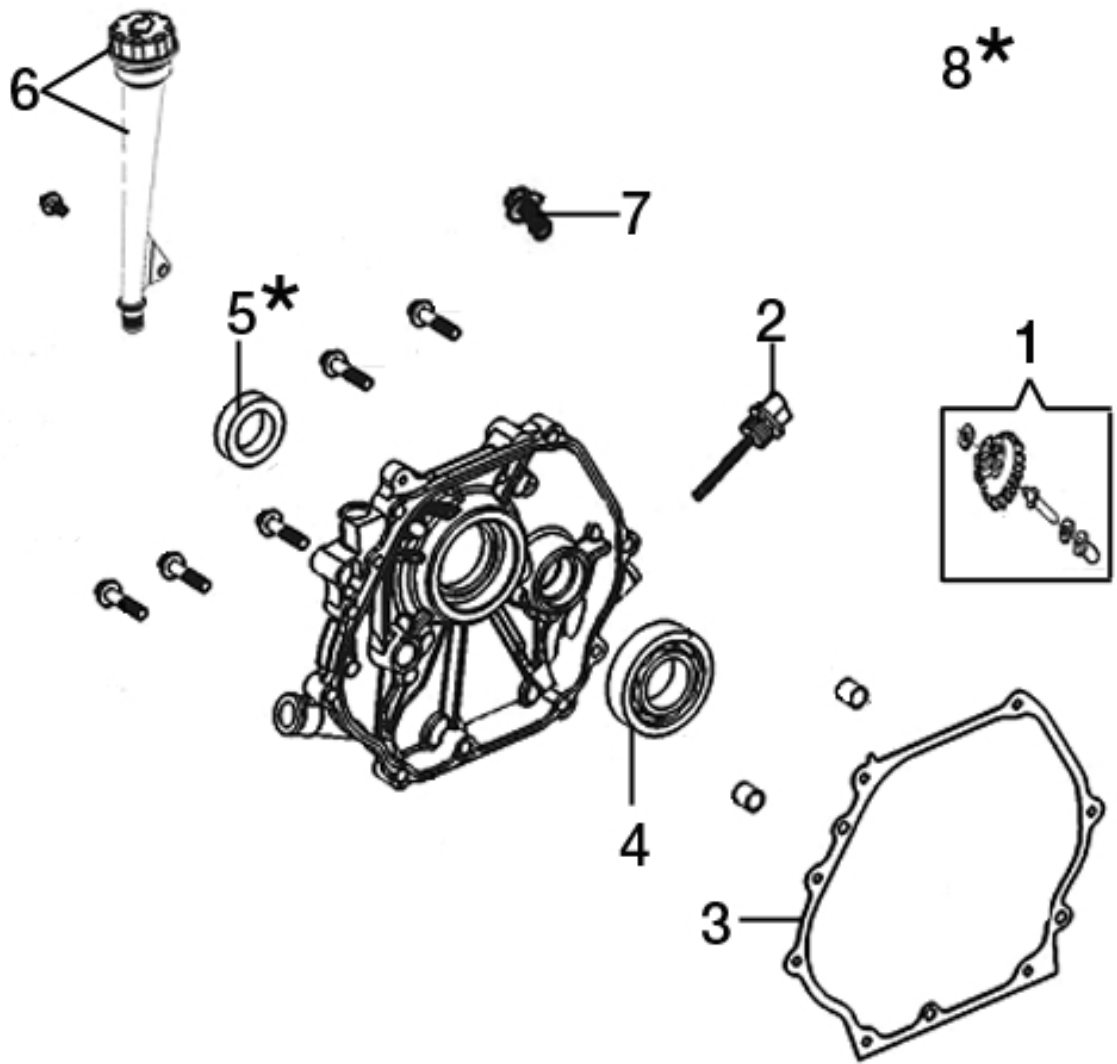

Ref.Nu	Qty	Part number	Description	Validity from	Validity till	Notes	Bulletin
1	1	L66150540	Governor				
2	1	L66150541	Complete cap				
3	1	L66150542	Gasket				
4	1	L66150543	Bearing				
5	1	L66150544	Seal ring				
6	1	L66150545	Complete cap				
7	1	L66150352	Screw				
8	1	L66150606	Gasket set