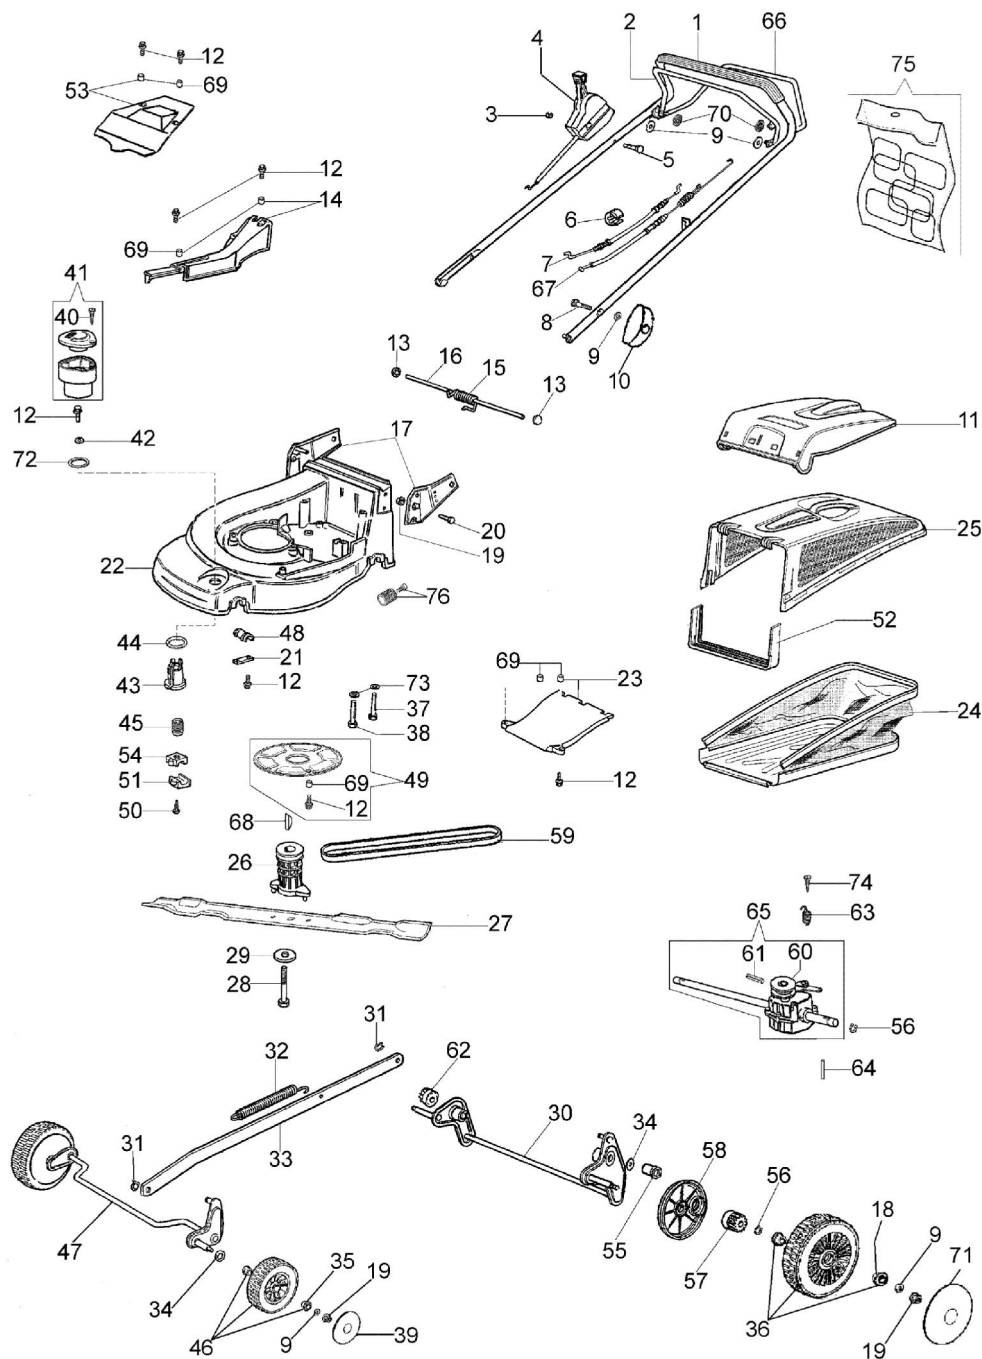

AR 53 TK (K800) - Illustrated parts list

AR 53 TK (K800) - Illustrated parts list

Ref.Nu	Qty	Part number	Description	Validity from	Validity till	Notes	Bulletin
1	1	66060104A	Handlebar				
2	1	66060106	Brake lever				
3	2	3914006R	Nut				
4	1	66060164BR	Compl. throttle				
5	1	3906164R	Screw				
6	2	66060231	Band				
7	1	66060365R	Engine brake wire				
8	2	3910015R	Screw				
9	4	3916008R	Washer				
10	2	4119013AR	Knob				
11	1	66060254	Cover				
12	15	3960031R	Screw				
13	2	3045027R	Fastener				
14	1	66062026	Cover				
15	1	66060060	Spring				
16	1	66060055	Deflector axle				
17	1	66060394	Attacm. set				
18	4	66030057	Bearing				
19	4	3914010R	Nut				
20	4	3806065	Screw				
21	4	66060008	Plate				
22	1	66060003AR	Deck				
23	1	66062096	Cover				
24	1	66060260	Grassbag				
25	1	66060255	Frame				
26	1	66060131	Hub Ø22,2				
27	1	66060413R	Mulching Blade 53	matr. 6161074307			BT5-067- 03/11
28	1	3906162R	Screws				
29	1	66060384R	Washer				
30	1	66060024B	Compl. rear axle				
31	2	3026007	Ring				
32	1	66060043	Spring				
33	1	66060027	Rod				
34	2	3027001R	Washer				
35	4	66030081R	Bearing				
36	2	66062097	Wheel kit				
37	2	3806077	Screw				
38	1	3906083	Screw				
39	2	66110278R	Wheel cover				
40	1	3960013R	Screw				
41	1	66060355A	Knob kit				
42	1	3918017	Washer				
43	1	66060037AR	Female thread