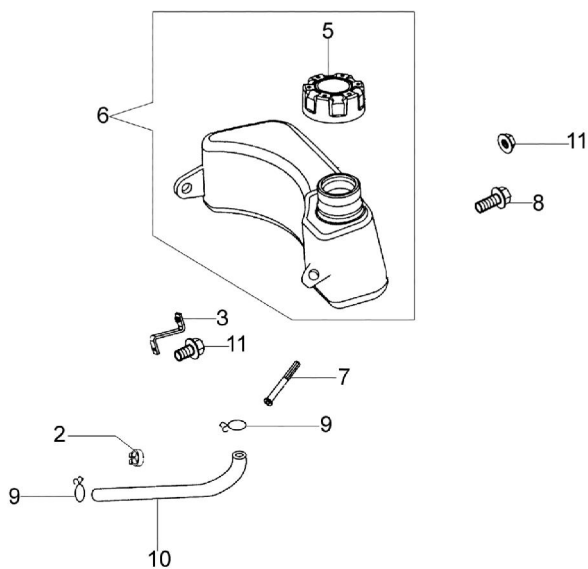

AR 53 TK (K800) - Fuel tank and cover

AR 53 TK (K800) - Fuel tank and cover

Ref.Nu	Qty	Part number	Description	Validity from	Validity till	Notes	Bulletin
1	1	L66150234	Cover				
2	1	L66150207	Clip				
3	1	L66150239	Holder, fuel tank				
4	3	L66150240	Screw				
5	1	L66150193	Cap				
6	1	L66150253	Complete tank				
7	1	L66150204	Filter				
8	1	L66150201	Stud				
9	2	L66150198	Clip				
10	1	L66150199	Hose				
11	1	L66150203	Screw