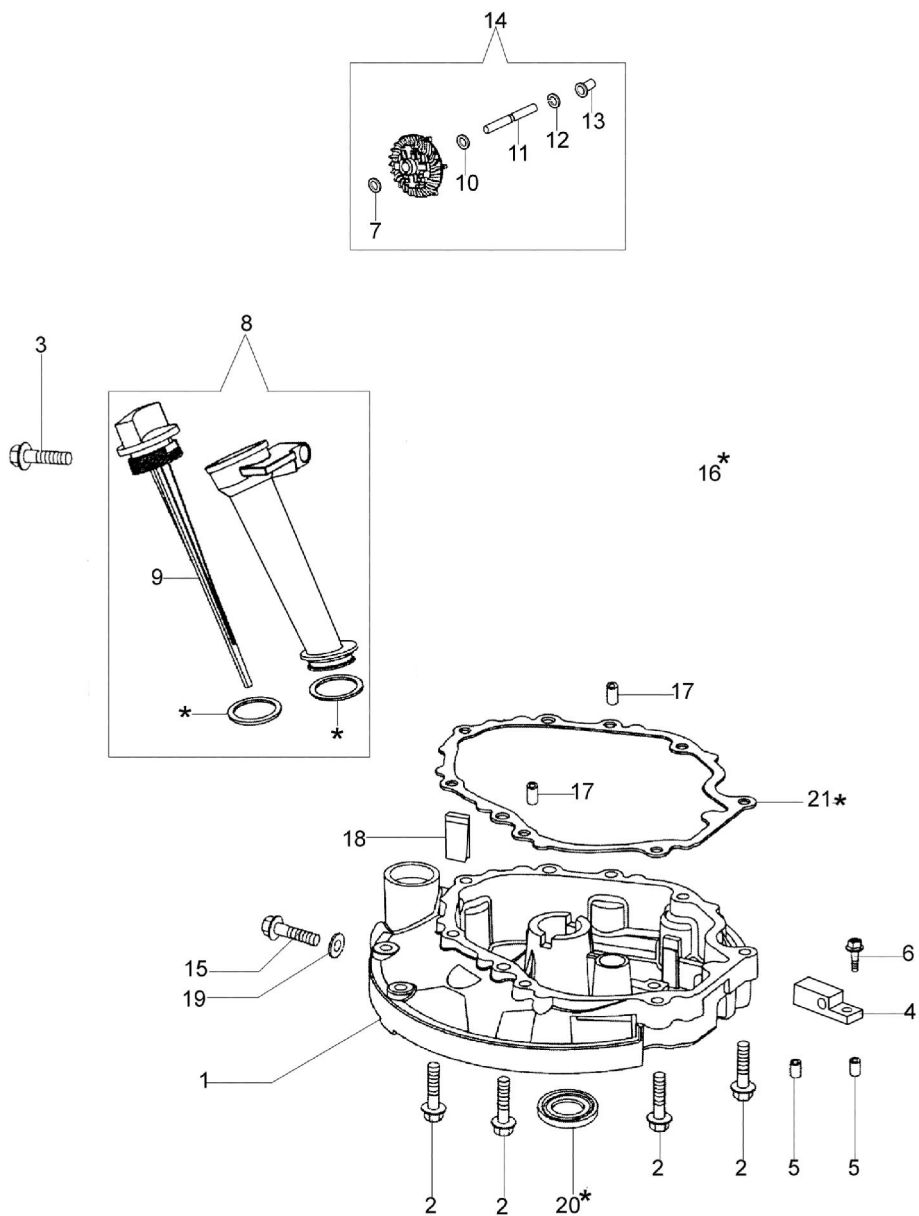

AR 53 TK (K800) - Crankcase cover

AR 53 TK (K800) - Crankcase cover

Ref.Nu	Qty	Part number	Description	Validity from	Validity till	Notes	Bulletin
1	1	L66150247	Cover				
2	4	L66150047	Screw				
3	1	L66150069	Screw				
4	1	L66150049	Plate,governor holder				
5	2	L66150050	Bushing				
6	1	L66150051	Screw				
7	1	L66150052	Washer				
8	1	L66150068	Cap assy				
9	1	L66150067	Oil cap				
10	1	L66150053	Washer				
11	1	L66150054	Shaft,governor				
12	1	L66150055	Seeger				
13	1	L66150056	Slide control				
14	1	L66150058	Governor assy				
15	1	L66150064	Screw				
16	1	L66150245	Gasket set				
17	2	L66150061	Bushing				
18	1	L66150062	Deflector				
19	1	L66150063	Washer				
20	1	L66150048	Seal ring				
21	1	L66150283	Gasket