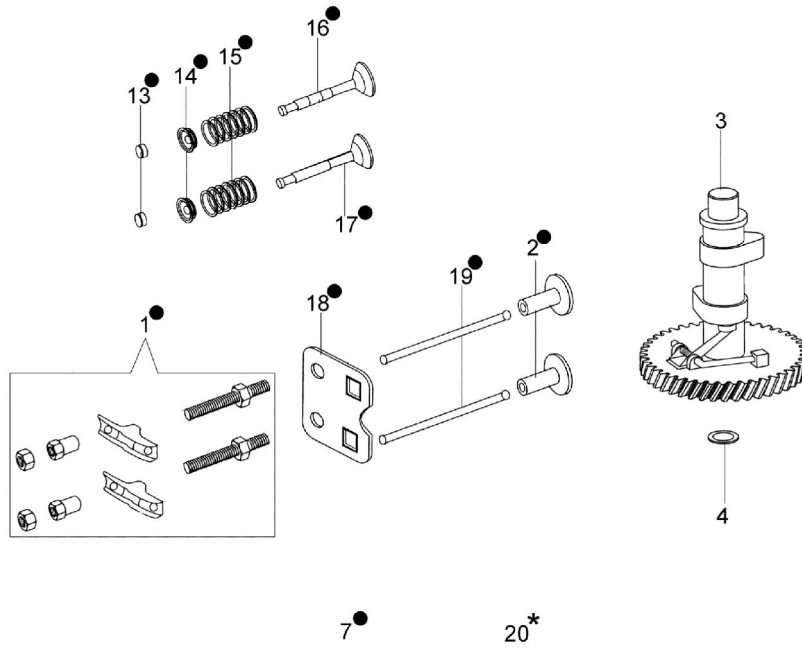

AR 53 TK (K800) - Cylinder head and valve

AR 53 TK (K800) - Cylinder head and valve

Ref.Nu	Qty	Part number	Description	Validity from	Validity till	Notes	Bulletin
1	2	L66150086	Arm assy.				
2	2	L66150099	Slide				
3	1	L66150102	Camshaft assy.				
4	1	L66150100	Washer				
5	1	3055123	Spark plug				
6	4	L66150008	Stud				
7	1	L66150221	Head comp.cylinder				
8	4	L66150005	Screw				
9	4	L66150001	Screw				
10	2	L66150012	Bushing				
11	2	L66150241	Stud				
12	1	L66150002	Cover				
13	2	L66150087	Spring holder				
14	2	L66150089	Seal				
15	2	L66150090	Spring				
16	1	L66150091	Intake valve				
17	1	L66150094	Exhaust valve				
18	1	L66150096	Plate				
19	2	L66150098A	Equalizer rod				
20	1	L66150245	Gasket set				
21	1	66060414	19 x 21 mm wrench				
22	1	L66150471	Gasket