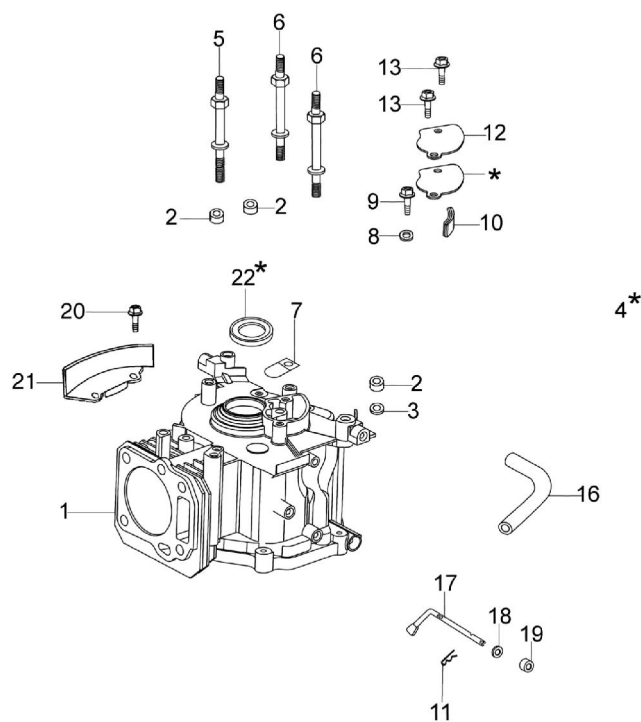

AR 53 TK (K800) - Cylinder and crankcase

AR 53 TK (K800) - Cylinder and crankcase

Ref.Nu	Qty	Part number	Description	Validity from	Validity till	Notes	Bulletin
1	1	L66150242	Crankcase assy				
2	3	L66150043	Bushing				
3	3	L66150042	Bushing				
4	1	L66150245	Gasket set				
5	1	L66150018	Stud				
6	2	L66150019	Stud				
7	1	L66150020	Reed valve				
8	1	L66150021	Washer				
9	1	L66150022	Screw				
10	1	L66150024	Filter,breather				
11	1	L66150037	Spring lock				
12	1	L66150244	Cap,breather chamber				
13	2	L66150029	Screw				
16	1	L66150246	Hose				
17	1	L66150034	Shaft,governor arm				
18	1	L66150035	Washer				
19	1	L66150036	Gasket				
20	1	L66150243	Guard				
21	2	L66150251	Screw				
22	1	L66150017	Seal ring