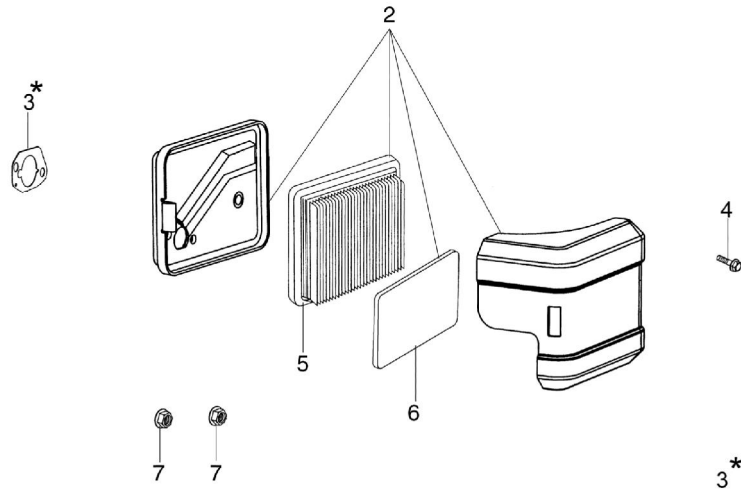

AR 53 TK (K800) - Air filter and muffler

AR 53 TK (K800) - Air filter and muffler

Ref.Nu	Qty	Part number	Description	Validity from	Validity till	Notes	Bulletin
1	1	L66150219	Muffler assy.				
2	1	L66150250	Air filter kit				
3	1	L66150245	Gasket set				
4	1	L66150165	Screw				
5	1	L66150155	Air filter				
6	1	L66150157	Filter,outer				
7	4	L66150164	Nut