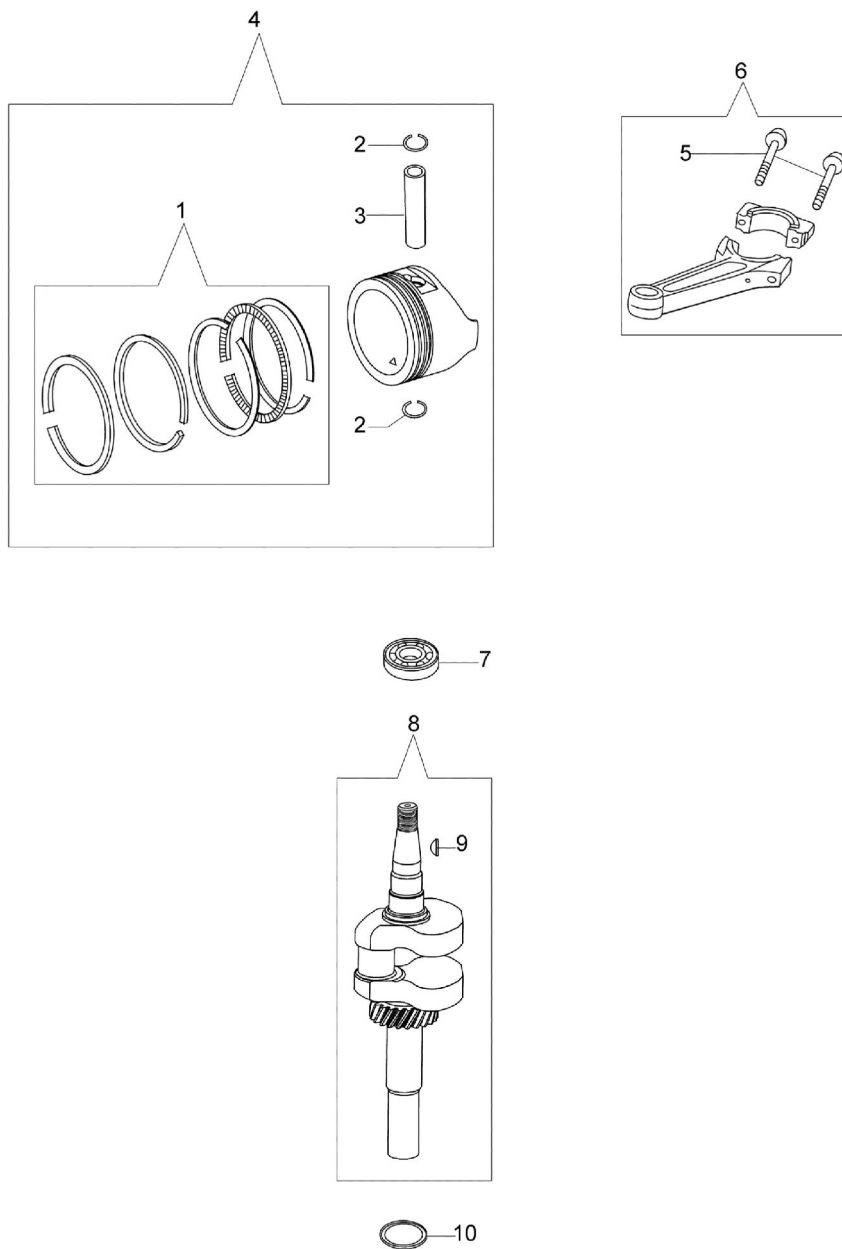

AR 53 TK (K800) - Crankshaft and piston

AR 53 TK (K800) - Crankshaft and piston

Ref.Nu	Qty	Part number	Description	Validity from	Validity till	Notes	Bulletin
1	1	L66150071	Piston ring set				
2	2	L66150075	Snap ring				
3	1	L66150077	Piston pin				
4	1	L66150222	Piston assy				
5	2	L66150078	Bolt,connecting rod				
6	1	L66150080	Connecting rod set				
7	1	L66150085	Bearing				
8	1	L66150083	Crankshaft				
9	1	L66150081	Key				
10	1	L66150084	Washer