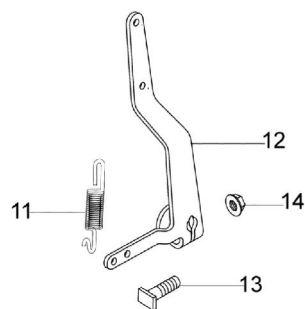

Ref.Nu	Qty	Part number	Description	Validity from	Validity till	Notes	Bulletin
44	1	66060038	Washer				
45	1	66060039AR	Screw				
46	2	66110301	Wheel				
47	1	66060020B	Front axle				
48	1	66060007	Bushing				
49	1	66060375	Guard kit				
50	2	3960040R	Screw				
51	1	66060034	Cover				
52	1	66060256	Support				
53	1	66062027	Cover				
54	1	66060035	Hub				
55	2	66060030R	Bushing				
56	4	3024012	Ring				
57	1	66060031	Left sprocket				
58	1	66060293AR	Wheel cover				
59	1	3047028R	Belt				
60	1	66060419R	Pulley				BT5-056-06/09, BT5-062-01/10
61	1	3022020	Pin				BT5-056-06/09
62	1	66060032	Right sprocket				
63	1	66060044R	Spring				BT5-056-06/09
64	2	66060010R	Pin				
65	1	66060360DR	Transmission				BT5-056-06/09, BT5-062-01/10
66	1	66060105	Lever				
67	1	66060357R	Traction cable				BT5-056-06/09
68	1	8202126R	Key				
69	8	66060110R	Spacer				
70	2	3045033R	Retainer washer				
71	2	66030145R	Wheel cover				
72	1	66060118R	Ring				
73	2	3918013	Washer				
74	1	3960087AR	Screw				BT5-056-06/09
75	1	66062098	Labels set				
76	1	66090155A	Anular buffer				BT5-056-06/09

AR 53 TK (K800) - Control lever

AR 53 TK (K800) - Control lever

Ref.Nu	Qty	Part number	Description	Validity from	Validity till	Notes	Bulletin
1	1	L66150168	Screw,control adjusting				
2	1	L66150169	Spring				
3	1	L66150170	Spring				
4	1	L66150171	Plate				
5	1	L66150172	Bolt m5x16				
6	1	L66150173	Complete lever				
7	2	L66150174	Screw				
8	1	L66150175	Rod				
9	1	L66150176	Spring,throttle return b				
10	1	L66150178	Throttle rod				
11	1	L66150180	Spring				
12	1	L66150182	Control lever				
13	1	L66150183	Screw				
14	1	L66150164	Nut				