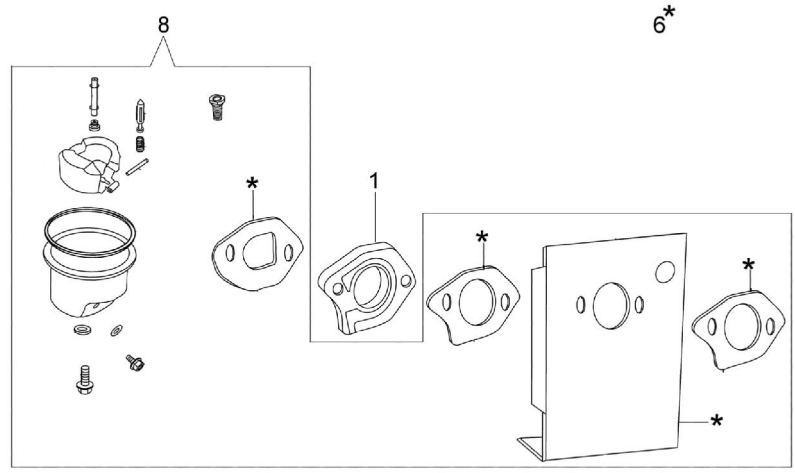

AR 53 TK (K800) - Carbuirettor

AR 53 TK (K800) - Carburettor

Ref.Nu	Qty	Part number	Description	Validity from	Validity till	Notes	Bulletin
1	1	L66150117	Insulator				
2	1	L66150143	Carburetor				
3	1	L66150132	Throttle valve assy.				
4	1	L66150135	Air lever				
5		-	Not available for this product				
6	1	L66150245	Gasket set				
7	1	L66150122	Screw				
8	1	L66150212	Repair parts