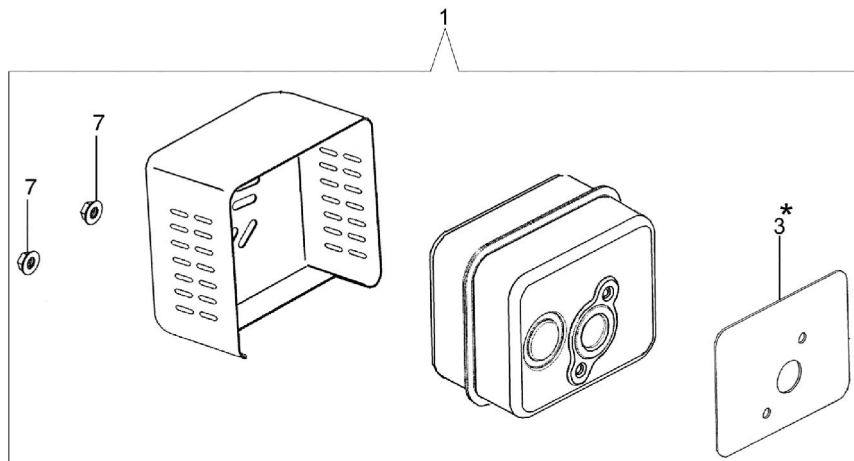

AR 53 TK (K800) - Air filter and muffler

AR 53 TK (K800) - Air filter and muffler

Ref.Nu	Qty	Part number	Description	Validity from	Validity till	Notes	Bulletin
1	1	L66150219	Muffler assy.				
2	1	L66150250	Air filter kit				
3	1	L66150245	Gasket set				
4	1	L66150165	Screw				
5	1	L66150155	Air filter				
6	1	L66150157	Filter,outer				
7	4	L66150164	Nut