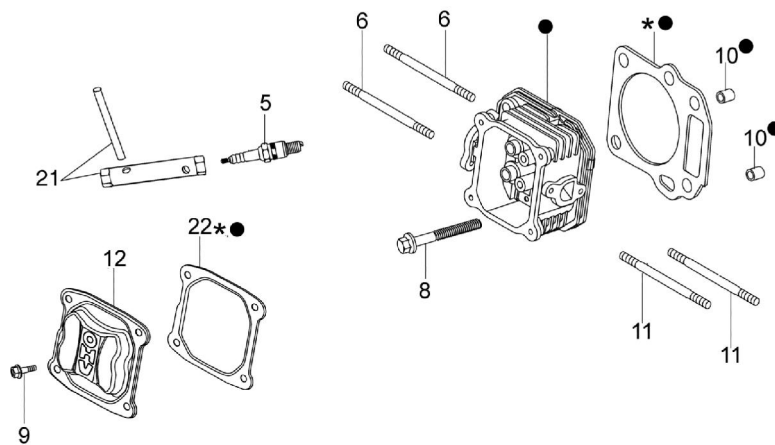

AR 53 TK (K800) - Cylinder head and valve

AR 53 TK (K800) - Cylinder head and valve

Ref.Nu	Qty	Part number	Description	Validity from	Validity till	Notes	Bulletin
1	2	L66150086	Arm assy.				
2	2	L66150099	Slide				
3	1	L66150102	Camshaft assy.				
4	1	L66150100	Washer				
5	1	3055123	Spark plug				
6	4	L66150008	Stud				
7	1	L66150221	Head comp.cylinder				
8	4	L66150005	Screw				
9	4	L66150001	Screw				
10	2	L66150012	Bushing				
11	2	L66150241	Stud				
12	1	L66150002	Cover				
13	2	L66150087	Spring holder				
14	2	L66150089	Seal				
15	2	L66150090	Spring				
16	1	L66150091	Intake valve				
17	1	L66150094	Exhaust valve				
18	1	L66150096	Plate				
19	2	L66150098A	Equalizer rod				
20	1	L66150245	Gasket set				
21	1	66060414	19 x 21 mm wrench				
22	1	L66150471	Gasket