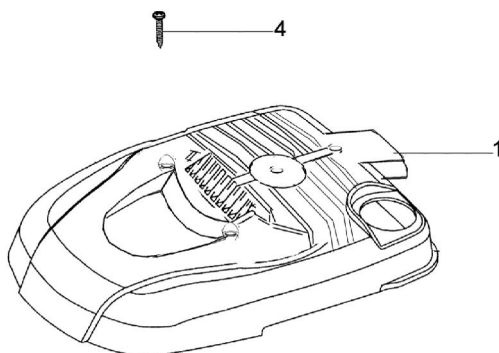

AR 53 TK (K800) - Fuel tank and cover

AR 53 TK (K800) - Fuel tank and cover

Ref.Nu	Qty	Part number	Description	Validity from	Validity till	Notes	Bulletin
1	1	L66150234	Cover				
2	1	L66150207	Clip				
3	1	L66150239	Holder, fuel tank				
4	3	L66150240	Screw				
5	1	L66150193	Cap				
6	1	L66150253	Complete tank				
7	1	L66150204	Filter				
8	1	L66150201	Stud				
9	2	L66150198	Clip				
10	1	L66150199	Hose				
11	1	L66150203	Screw