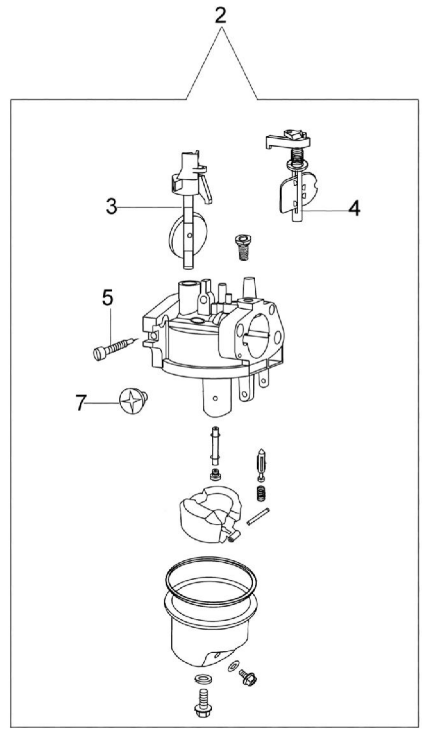

AR 53 TK (K800) - Carbuirettor

AR 53 TK (K800) - Carburettor

Ref.Nu	Qty	Part number	Description	Validity from	Validity till	Notes	Bulletin
1	1	L66150117	Insulator				
2	1	L66150143	Carburetor				
3	1	L66150132	Throttle valve assy.				
4	1	L66150135	Air lever				
5		-	Not available for this product				
6	1	L66150245	Gasket set				
7	1	L66150122	Screw				
8	1	L66150212	Repair parts