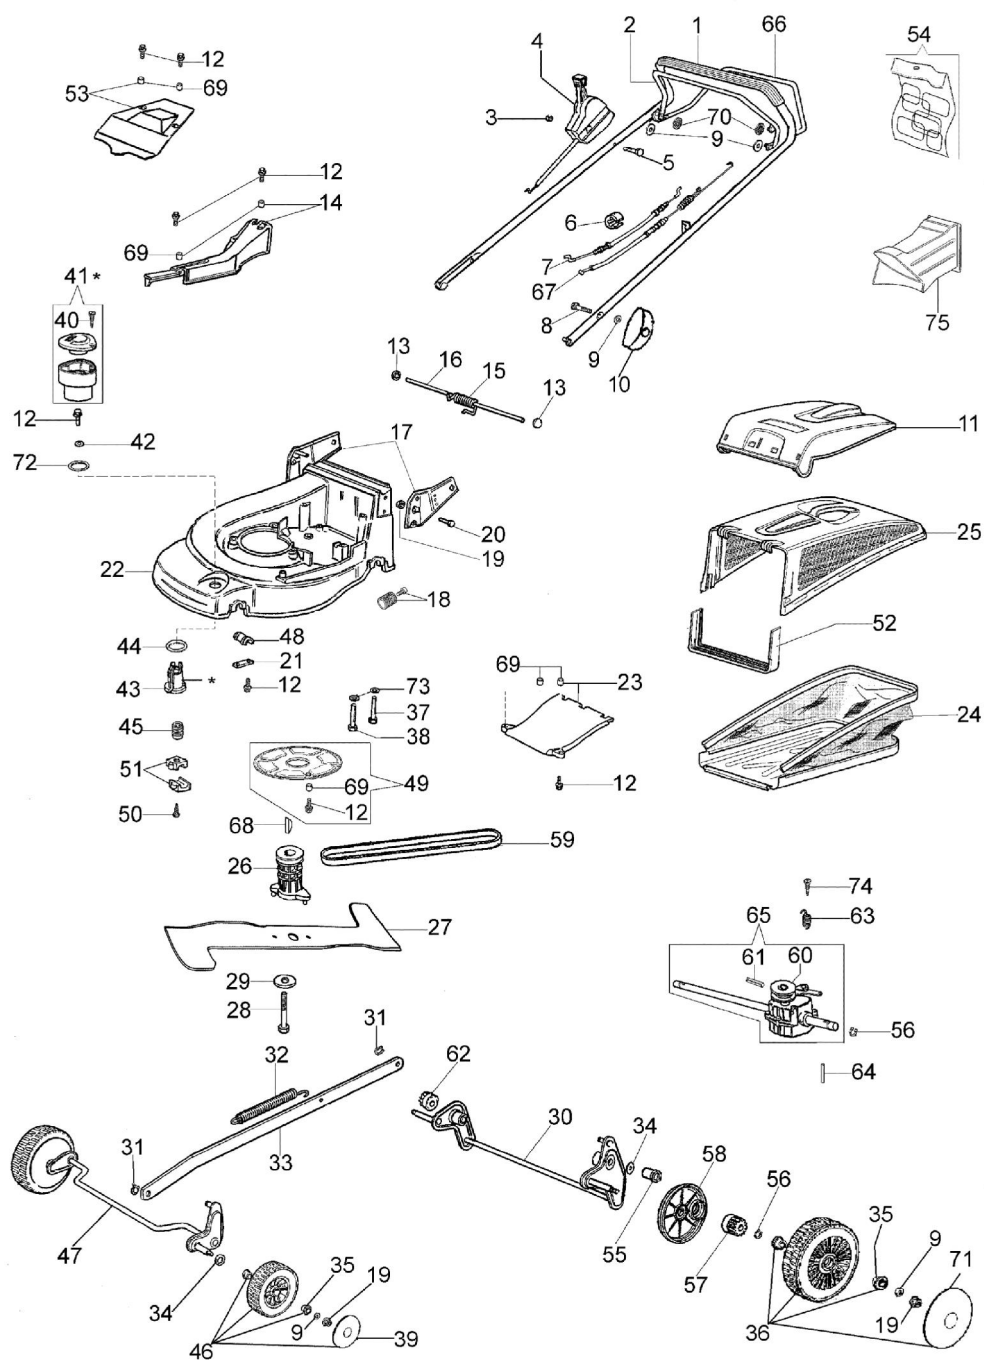

AR 53 TK (K800) - Illustrated parts list (Restyling 2011)

AR 53 TK (K800) - Illustrated parts list (Restyling 2011)

Ref.Nu	Qty	Part number	Description	Validity from	Validity till	Notes	Bulletin
1	1	66060104A	Handlebar				
2	1	66060106R	Brake lever				
3	2	3914006R	Nut				
4	1	66060165BR	Throttle				
5	1	3906053	Screw				
6	2	66060231	Band				
7	1	66060365R	Engine brake wire				
8	2	3910015R	Screw				
9	4	3916008R	Washer				
10	2	4119013AR	Knob				
11	1	66060254	Cover				
12	15	3960031R	Screw				
13	2	3045027R	Fastener				
14	1	66062026	Cover				
15	1	66060060	Spring				
16	1	66060055	Deflector axle				
17	1	66060394	Attacm. set				
18	1	66090155A	Anular buffer				
19	4	3914010R	Nut				
20	4	3806065	Screw				
21	4	66060008A	Plate				
22	1	66060003AR	Deck				
23	1	66062096	Cover				
24	1	66060260	Grassbag				
25	1	66060255	Frame				
26	1	66060131	Hub Ø22,2				
27	1	66060413R	Mulching Blade 53	matr. 6161074307			BT5-067- 03/11
28	1	3906162R	Screws				
29	1	66060384R	Washer				
30	1	66060024B	Compl. rear axle				
31	2	3026007	Ring				
32	1	66060043	Spring				
33	1	66060027	Rod				
34	2	3027001R	Washer				
35	8	66030081R	Bearing				
36	2	66070364	Wheel kit				
37	2	3806077	Screw				
38	1	3906083	Screw				
39	2	66070298R	Wheel cover				
40	1	3960013R	Screw				
41	1	66060355A	Knob kit				
42	1	3918017	Washer				
43	1	66060037AR	Female thread				