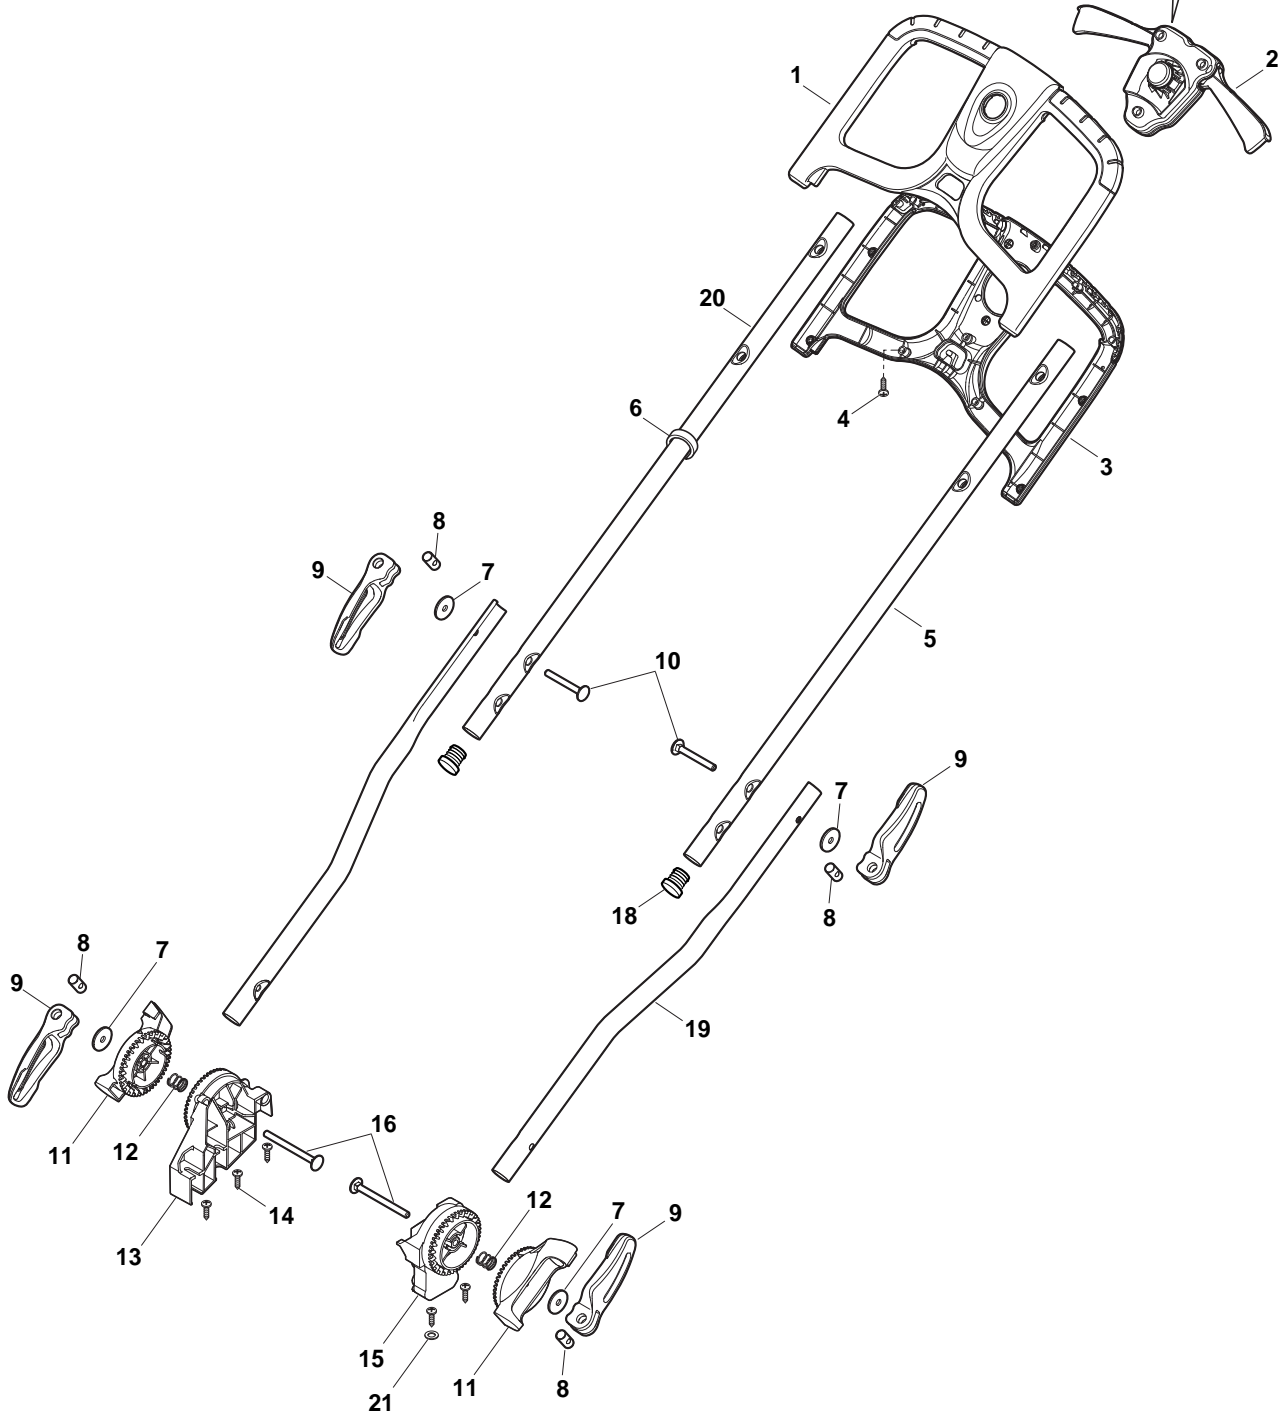

THIS INFORMATION IS NOT INTENDED FOR SALE OR RESALE, AND THIS NOTICE MUST REMAIN ON ALL COPIES.

www.ggp-group.com

Engineered to amaze you

Deck And Height Adjusting				
POS	CODE	Q.TY	DESCRIPTION	NOTES
1	322066761/1	1	Deck GGP Grey	
2	322785387/0	1	Support, Wheels	
3	322686105/0	2	Wheel Ø 250	
4	322110691/0	2	Hub Cap White	
5	112604903/0	4	Washer	
6	122033427/0	1	Axle, Rear Wheels	
7	322545142/0	2	Plate	
8	112728714/0	8	Screw	
9	322785414/1	1	Lever, Height Adjustment	Yellow
10	322524354/0	1	Pin	
11	122446195/0	1	Spring	
12	322869680/0	1	Rod, Height Adjustment	Grey
13	322785415/0	2	Plate	
14	122033426/0	1	Axle, Rear Wheels	
15	322785386/0	1	Support, Wheels	Grey
16	322686104/0	2	Wheel Ø 150	
17	322110690/0	2	Hub Cap White	
18	322785385/0	1	Support, Wheels	

Handle, Upper Part				
POS	CODE	Q.TY	DESCRIPTION	NOTES
1	322291034/1	1	Upper Half Handgrip Switch	
2	381600521/0	1	Dead Hand Switch	CE plug
3	322291035/0	1	Lower Half Handgrip Switch	
4	112728713/0	11	Screw	
5	381007515/0	1	Handle,Left Lower Part	
6	122192000/1	1	Clamp	
7	112523050/0	4	Washer	
8	122524352/0	4	Pin	
9	322319519/0	4	Fixing Lever Handle	Yellow
10	122943016/0	2	Screw	
11	322246100/0	2	Handle Joint	
12	122430210/0	2	Spring	
13	322745052/0	2	Right Joint	
14	112728714/0	5	Screw	
15	322745051/0	1	Left Joint	
16	122943017/0	2	Screw	
18	118566112/0	2	Cap	
19	381007513/0	2	Handle, Lower Part	
20	381007514/0	1	Handle, Right Lower Part	
21	112521320/0	1	Washer	

Electric Motor/Blade				
POS	CODE	Q.TY	DESCRIPTION	NOTES
1	112728699/0	4	Screw	
3	112523020/0	1	Washer	
4	118563697/1	1	Motor	1800W
5	322465644/1	1	Hub Fan	
6	181004155/0	1	Blade	
7	381004352/1	1	Screw	
9	118810092/0	1	Belt	