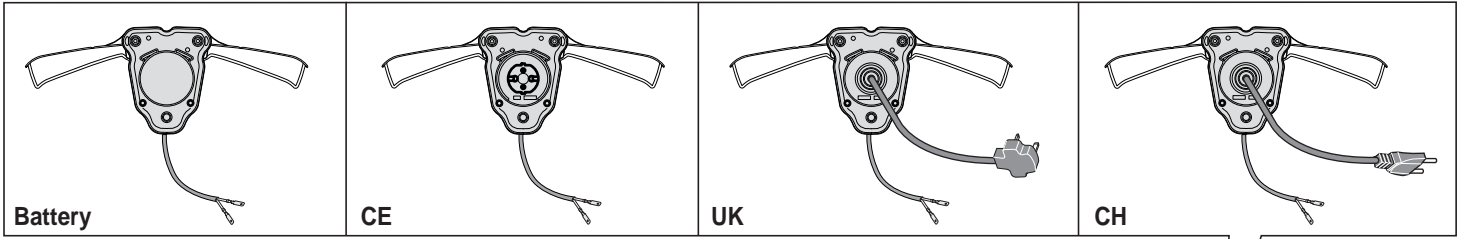

THIS INFORMATION IS NOT INTENDED FOR SALE OR RESALE, AND THIS NOTICE MUST REMAIN ON ALL COPIES.

www.ggp-group.com

Engineered to amaze you

Deck And Height Adjusting				
POS	CODE	Q.TY	DESCRIPTION	NOTES
1	322066761/1	1	Deck GGP Grey	
2	322785387/0	1	Support, Wheels	
3	322686105/0	2	Wheel Ø 250	
4	322110691/0	2	Hub Cap White	
5	112604903/0	4	Washer	
6	122033427/0	1	Axle, Rear Wheels	
7	322545142/0	2	Plate	
8	112728714/0	8	Screw	
9	322785414/1	1	Lever, Height Adjustment	Yellow
10	322524354/0	1	Pin	
11	122446195/0	1	Spring	
12	322869680/0	1	Rod, Height Adjustment	Grey
13	322785415/0	2	Plate	
14	122033426/0	1	Axle, Rear Wheels	
15	322785386/0	1	Support, Wheels	Grey
16	322686104/0	2	Wheel Ø 150	
17	322110690/0	2	Hub Cap White	
18	322785385/0	1	Support, Wheels	

Handle, Upper Part				
POS	CODE	Q.TY	DESCRIPTION	NOTES
1	322291034/1	1	Upper Half Handgrip Switch	
2	381600521/0	1	Dead Hand Switch	CE plug
3	322291035/0	1	Lower Half Handgrip Switch	
4	112728713/0	11	Screw	
5	381007515/0	1	Handle,Left Lower Part	
6	122192000/1	1	Clamp	
7	112523050/0	4	Washer	
8	122524352/0	4	Pin	
9	322319519/0	4	Fixing Lever Handle	Yellow
10	122943016/0	2	Screw	
11	322246100/0	2	Handle Joint	
12	122430210/0	2	Spring	
13	322745052/0	2	Right Joint	
14	112728714/0	5	Screw	
15	322745051/0	1	Left Joint	
16	122943017/0	2	Screw	
18	118566112/0	2	Cap	
19	381007513/0	2	Handle, Lower Part	
20	381007514/0	1	Handle, Right Lower Part	
21	112521320/0	1	Washer	