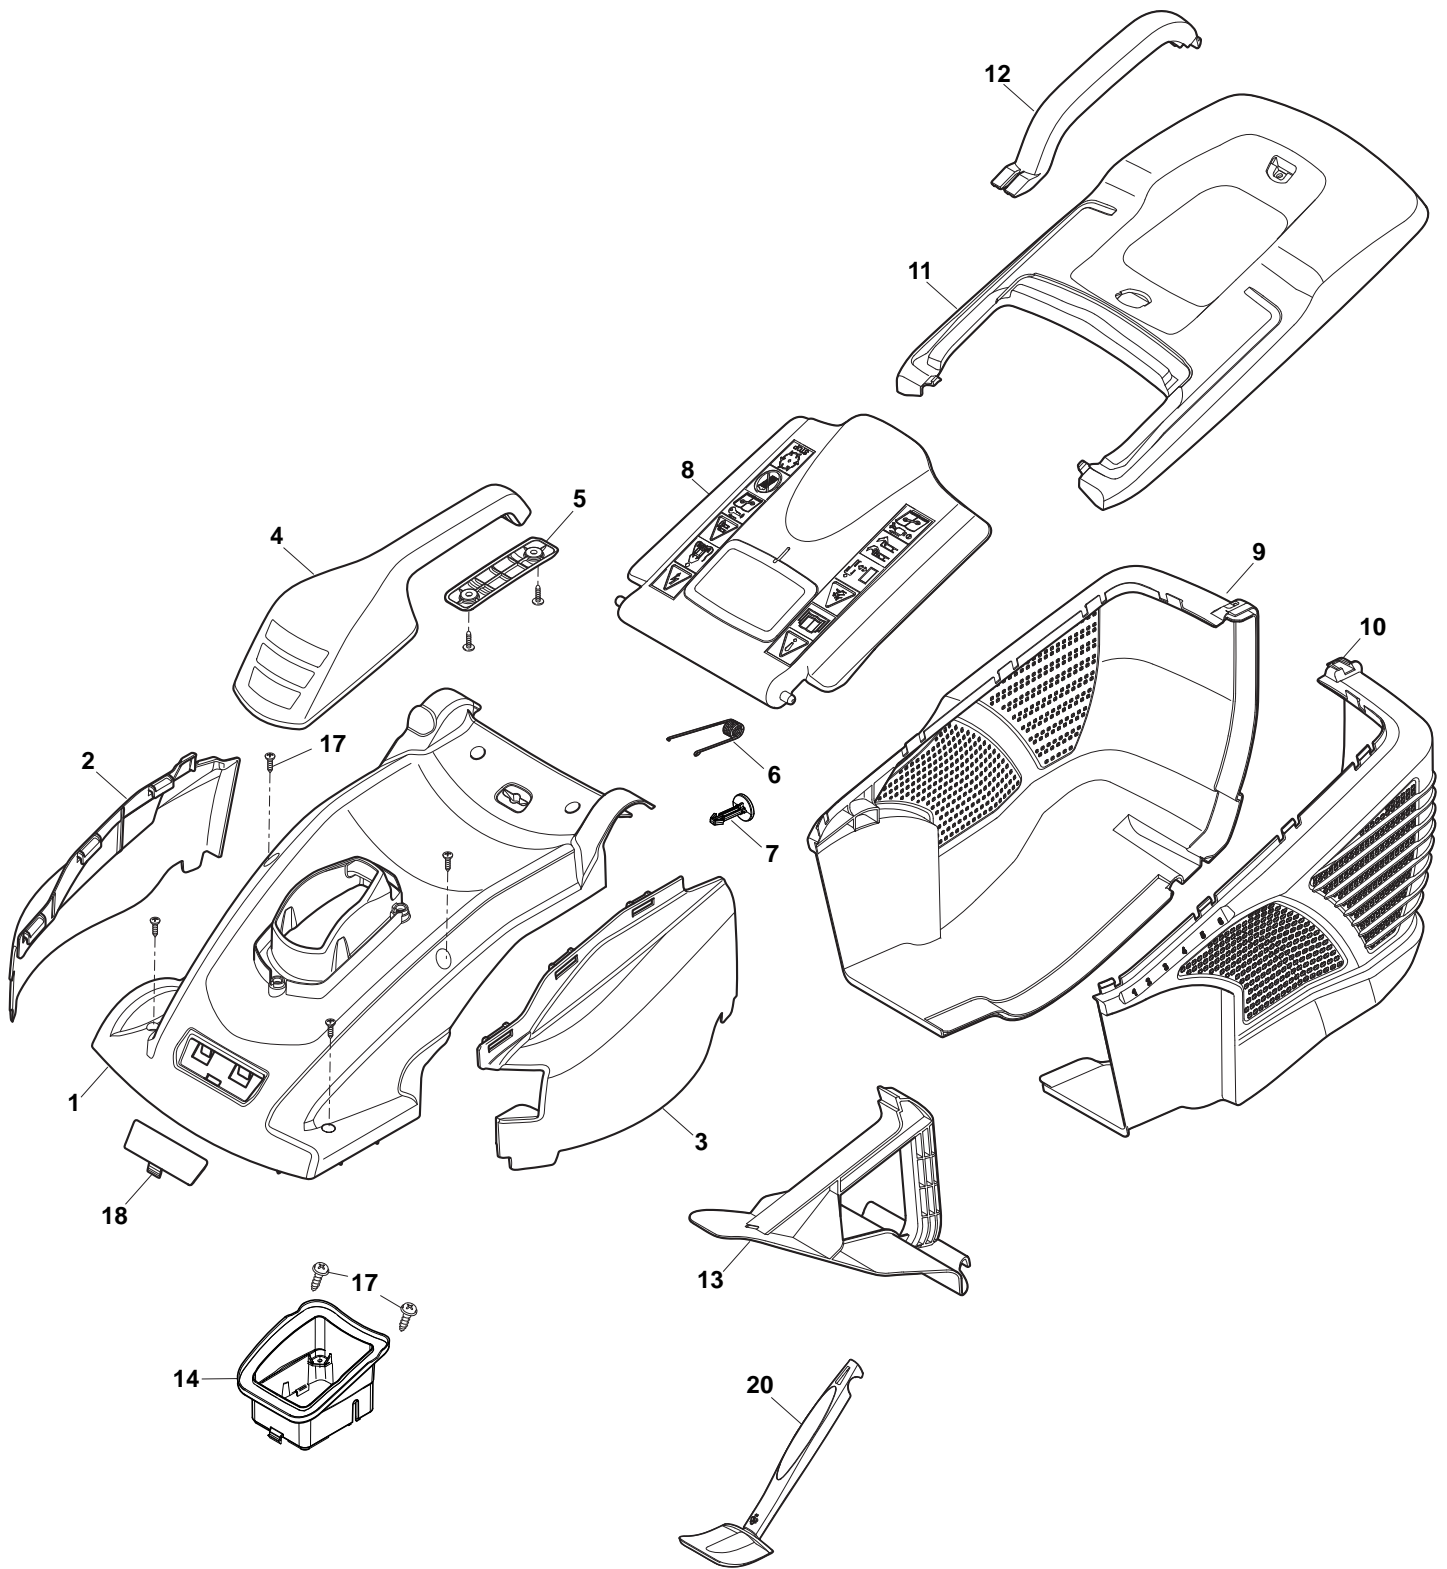

THIS INFORMATION IS NOT INTENDED FOR SALE OR RESALE, AND THIS NOTICE MUST REMAIN ON ALL COPIES.

www.ggp-group.com

Engineered to amaze you

Deck And Height Adjusting				
POS	CODE	Q.TY	DESCRIPTION	NOTES
1	322066761/1	1	Deck GGP Grey	
2	322785387/0	1	Support, Wheels	
3	322686105/0	2	Wheel Ø 250	
4	322110691/0	2	Hub Cap White	
5	112604903/0	4	Washer	
6	122033427/0	1	Axle, Rear Wheels	
7	322545142/0	2	Plate	
8	112728714/0	8	Screw	
9	322785414/1	1	Lever, Height Adjustment	Yellow
10	322524354/0	1	Pin	
11	122446195/0	1	Spring	
12	322869680/0	1	Rod, Height Adjustment	Grey
13	322785415/0	2	Plate	
14	122033426/0	1	Axle, Rear Wheels	
15	322785386/0	1	Support, Wheels	Grey
16	322686104/0	2	Wheel Ø 150	
17	322110690/0	2	Hub Cap White	
18	322785385/0	1	Support, Wheels	

Deck				
POS	CODE	Q.TY	DESCRIPTION	NOTES
1	322055159/0	1	Deck White	
2	322109857/0	1	Side Cover, Grey	
3	322109855/0	1	Cover Height Adjusting, Grey	
4	322393658/0	1	Cover, Grey	
5	322393659/0	1	Handle, Lower Part	
6	122450470/0	1	Spring	
7	322524356/0	1	Pin	
8	322600243/0	1	Stone-Guard, Grey	
9	322486295/0	1	Grass-Box, R Lower Grey	
10	322486296/0	1	Grass-Box, L Lower Grey	
11	322486308/0	1	Grass-Box, Upper	
12	322393656/0	1	Handle, Grey	
13	322140243/0	1	Mulching Plug	
14	322393672/0	1	Engine Protection	
17	112728714/0	12	Screw	
18	322055168/0	1	Frontal Plate	
20	113300215/0	1	Scraper	