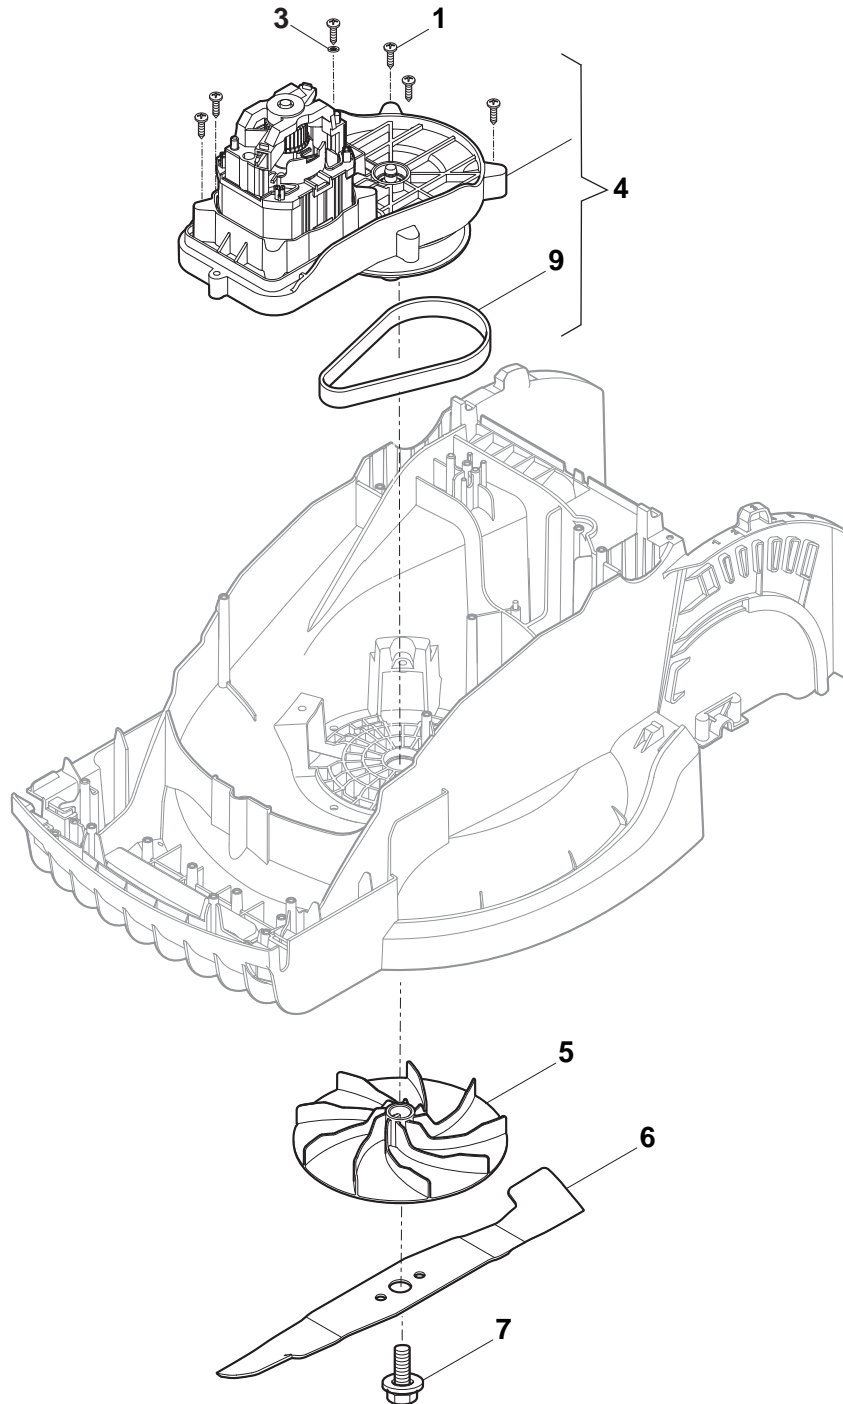

THIS INFORMATION IS NOT INTENDED FOR SALE OR RESALE, AND THIS NOTICE MUST REMAIN ON ALL COPIES.

www.ggp-group.com

Engineered to amaze you

Deck And Height Adjusting				
POS	CODE	Q.TY	DESCRIPTION	NOTES
1	322066761/1	1	Deck GGP Grey	
2	322785387/0	1	Support, Wheels	
3	322686105/0	2	Wheel Ø 250	
4	322110691/0	2	Hub Cap White	
5	112604903/0	4	Washer	
6	122033427/0	1	Axle, Rear Wheels	
7	322545142/0	2	Plate	
8	112728714/0	8	Screw	
9	322785414/1	1	Lever, Height Adjustment	Yellow
10	322524354/0	1	Pin	
11	122446195/0	1	Spring	
12	322869680/0	1	Rod, Height Adjustment	Grey
13	322785415/0	2	Plate	
14	122033426/0	1	Axle, Rear Wheels	
15	322785386/0	1	Support, Wheels	Grey
16	322686104/0	2	Wheel Ø 150	
17	322110690/0	2	Hub Cap White	
18	322785385/0	1	Support, Wheels	

Handle, Upper Part				
POS	CODE	Q.TY	DESCRIPTION	NOTES
1	322291034/1	1	Upper Half Handgrip Switch	
2	381600521/0	1	Dead Hand Switch	CE plug
3	322291035/0	1	Lower Half Handgrip Switch	
4	112728713/0	11	Screw	
5	381007515/0	1	Handle,Left Lower Part	
6	122192000/1	1	Clamp	
7	112523050/0	4	Washer	
8	122524352/0	4	Pin	
9	322319519/0	4	Fixing Lever Handle	Yellow
10	122943016/0	2	Screw	
11	322246100/0	2	Handle Joint	
12	122430210/0	2	Spring	
13	322745052/0	2	Right Joint	
14	112728714/0	5	Screw	
15	322745051/0	1	Left Joint	
16	122943017/0	2	Screw	
18	118566112/0	2	Cap	
19	381007513/0	2	Handle, Lower Part	
20	381007514/0	1	Handle, Right Lower Part	
21	112521320/0	1	Washer	