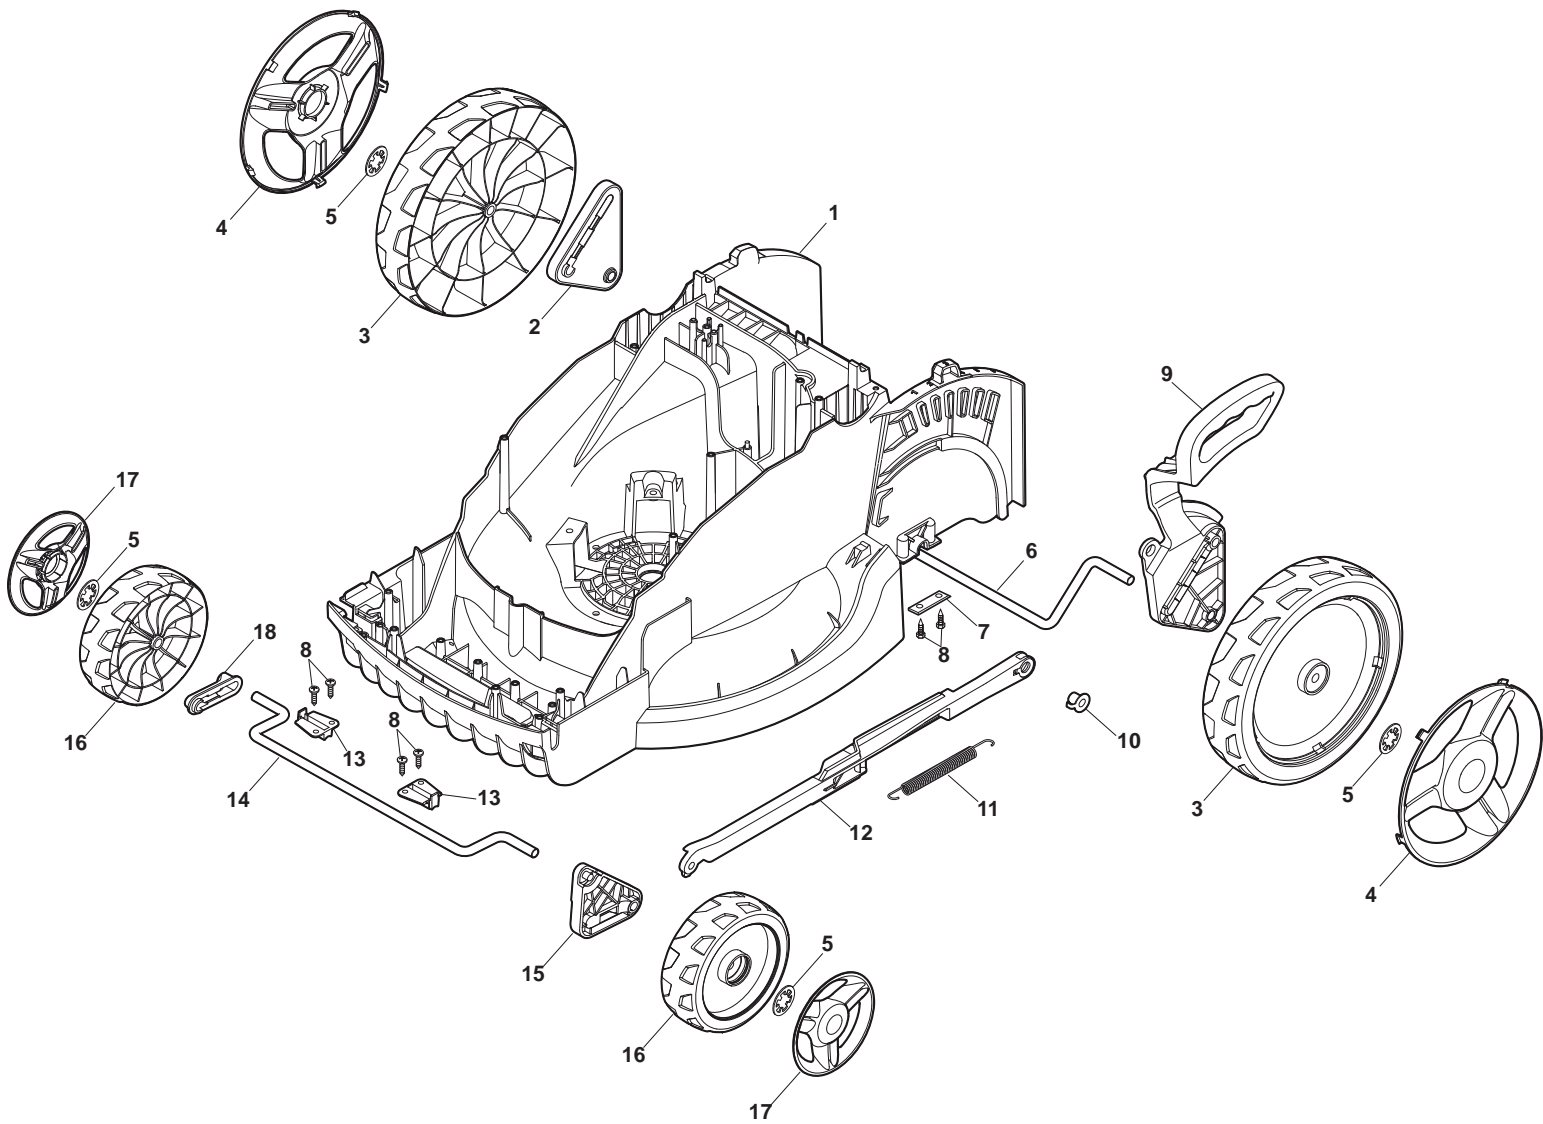

THIS INFORMATION IS NOT INTENDED FOR SALE OR RESALE, AND THIS NOTICE MUST REMAIN ON ALL COPIES.

www.ggp-group.com

Engineered to amaze you

Deck And Height Adjusting				
POS	CODE	Q.TY	DESCRIPTION	NOTES
1	322066761/1	1	Deck GGP Grey	
2	322785387/0	1	Support, Wheels	
3	322686105/0	2	Wheel Ø 250	
4	322110691/0	2	Hub Cap White	
5	112604903/0	4	Washer	
6	122033427/0	1	Axle, Rear Wheels	
7	322545142/0	2	Plate	
8	112728714/0	8	Screw	
9	322785414/1	1	Lever, Height Adjustment	Yellow
10	322524354/0	1	Pin	
11	122446195/0	1	Spring	
12	322869680/0	1	Rod, Height Adjustment	Grey
13	322785415/0	2	Plate	
14	122033426/0	1	Axle, Rear Wheels	
15	322785386/0	1	Support, Wheels	Grey
16	322686104/0	2	Wheel Ø 150	
17	322110690/0	2	Hub Cap White	
18	322785385/0	1	Support, Wheels	

Handle, Upper Part				
POS	CODE	Q.TY	DESCRIPTION	NOTES
1	322291034/1	1	Upper Half Handgrip Switch	
2	381600521/0	1	Dead Hand Switch	CE plug
3	322291035/0	1	Lower Half Handgrip Switch	
4	112728713/0	11	Screw	
5	381007515/0	1	Handle,Left Lower Part	
6	122192000/1	1	Clamp	
7	112523050/0	4	Washer	
8	122524352/0	4	Pin	
9	322319519/0	4	Fixing Lever Handle	Yellow
10	122943016/0	2	Screw	
11	322246100/0	2	Handle Joint	
12	122430210/0	2	Spring	
13	322745052/0	2	Right Joint	
14	112728714/0	5	Screw	
15	322745051/0	1	Left Joint	
16	122943017/0	2	Screw	
18	118566112/0	2	Cap	
19	381007513/0	2	Handle, Lower Part	
20	381007514/0	1	Handle, Right Lower Part	
21	112521320/0	1	Washer	