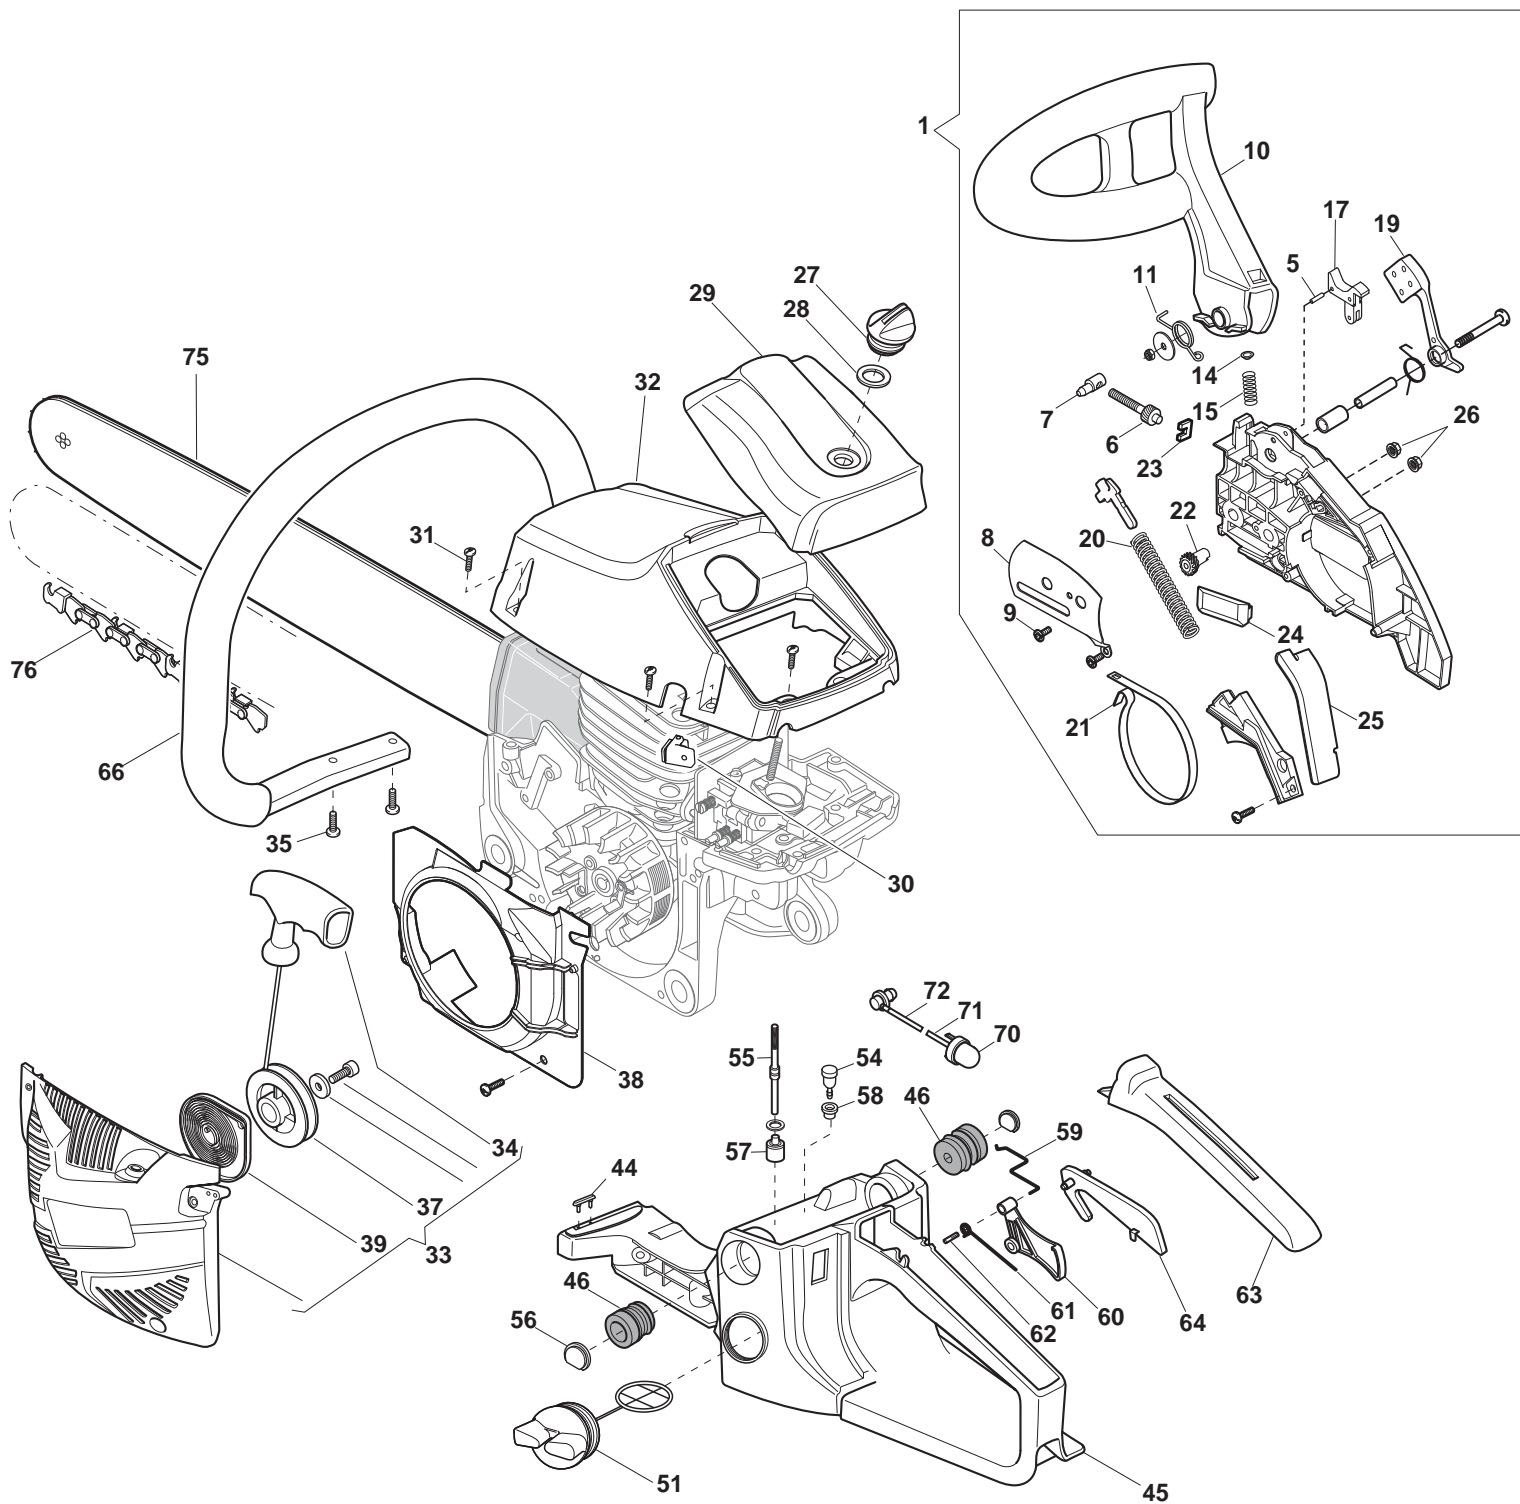

POSITION	PART NO.	Q.Ty	DESCRIPTION
1	118800160/0	1	Clutch Ho. W/Br. Assy Black
5	123753001/0	1	Pin
6	118800161/0	1	Chain Tightener Block
7	118800162/0	1	Screw
8	118800163/0	1	Plate
9	118800189/0	1	Screw
10	118800164/0	1	Hand Guard
11	118800746/0	1	Spring
14	323670001/0	1	Plate
15	118800745/0	1	Spring
17	383315051/0	1	Chain Brake Lever
19	118800748/0	1	Balance Weigth
20	118801134/0	1	Spring
21	118800165/0	1	Brake Band
22	118801066/0	1	Pinion
23	118800166/0	1	Plate
24	118801135/0	1	Chain Guard
25	118801136/0	1	Case Dustcover
26	118800186/0	2	Nut
27	118800167/0	1	Knob
28	118800258/0	1	Gasket
29	118800237/0	1	Filter Cover Yellow
30	118800270/0	1	Grommet
31	123878024/0	5	Screw
32	118800239/0	1	Cylinder Cover Yellow
34	118800193/0	1	Starter Handle
35	118800189/0	2	Screw
37	118800169/0	1	Starter Pulley
38	118801139/0	1	Air Guide
39	118800280/0	1	Starter Spring
44	118800170/0	1	Shock Absorber
45	118800171/0	1	Handle Assy
46	118800172/0	2	Shock Absorber
51	118800241/0	1	Fuel Cap Assy
54	118800175/0	1	Breather Valve Ass.Y
55	118801146/0	1	Fuel hose
56	118800195/0	2	Cap
57	118800173/0	1	Intake Filter
58	118800744/0	1	Grommet
59	118800174/0	1	Safety Lever
60	118800176/0	1	Throttle Lever
61	118800177/0	1	Spring
62	118801147/0	1	Pin
63	118800178/0	1	Handle Cover
64	118800179/0	1	Safety Lever
66	118800180/0	1	Handle
70	118800181/0	1	Primer
71	118800204/0	1	Tube
72	118801150/0	1	Connection
75	118800130/0	1	Guide Bar 18" .325
76	118801748/0	1	Chain 18" .325
72	118800199/0	1	Intake Filter
76	118800202/0	1	Stop Switch