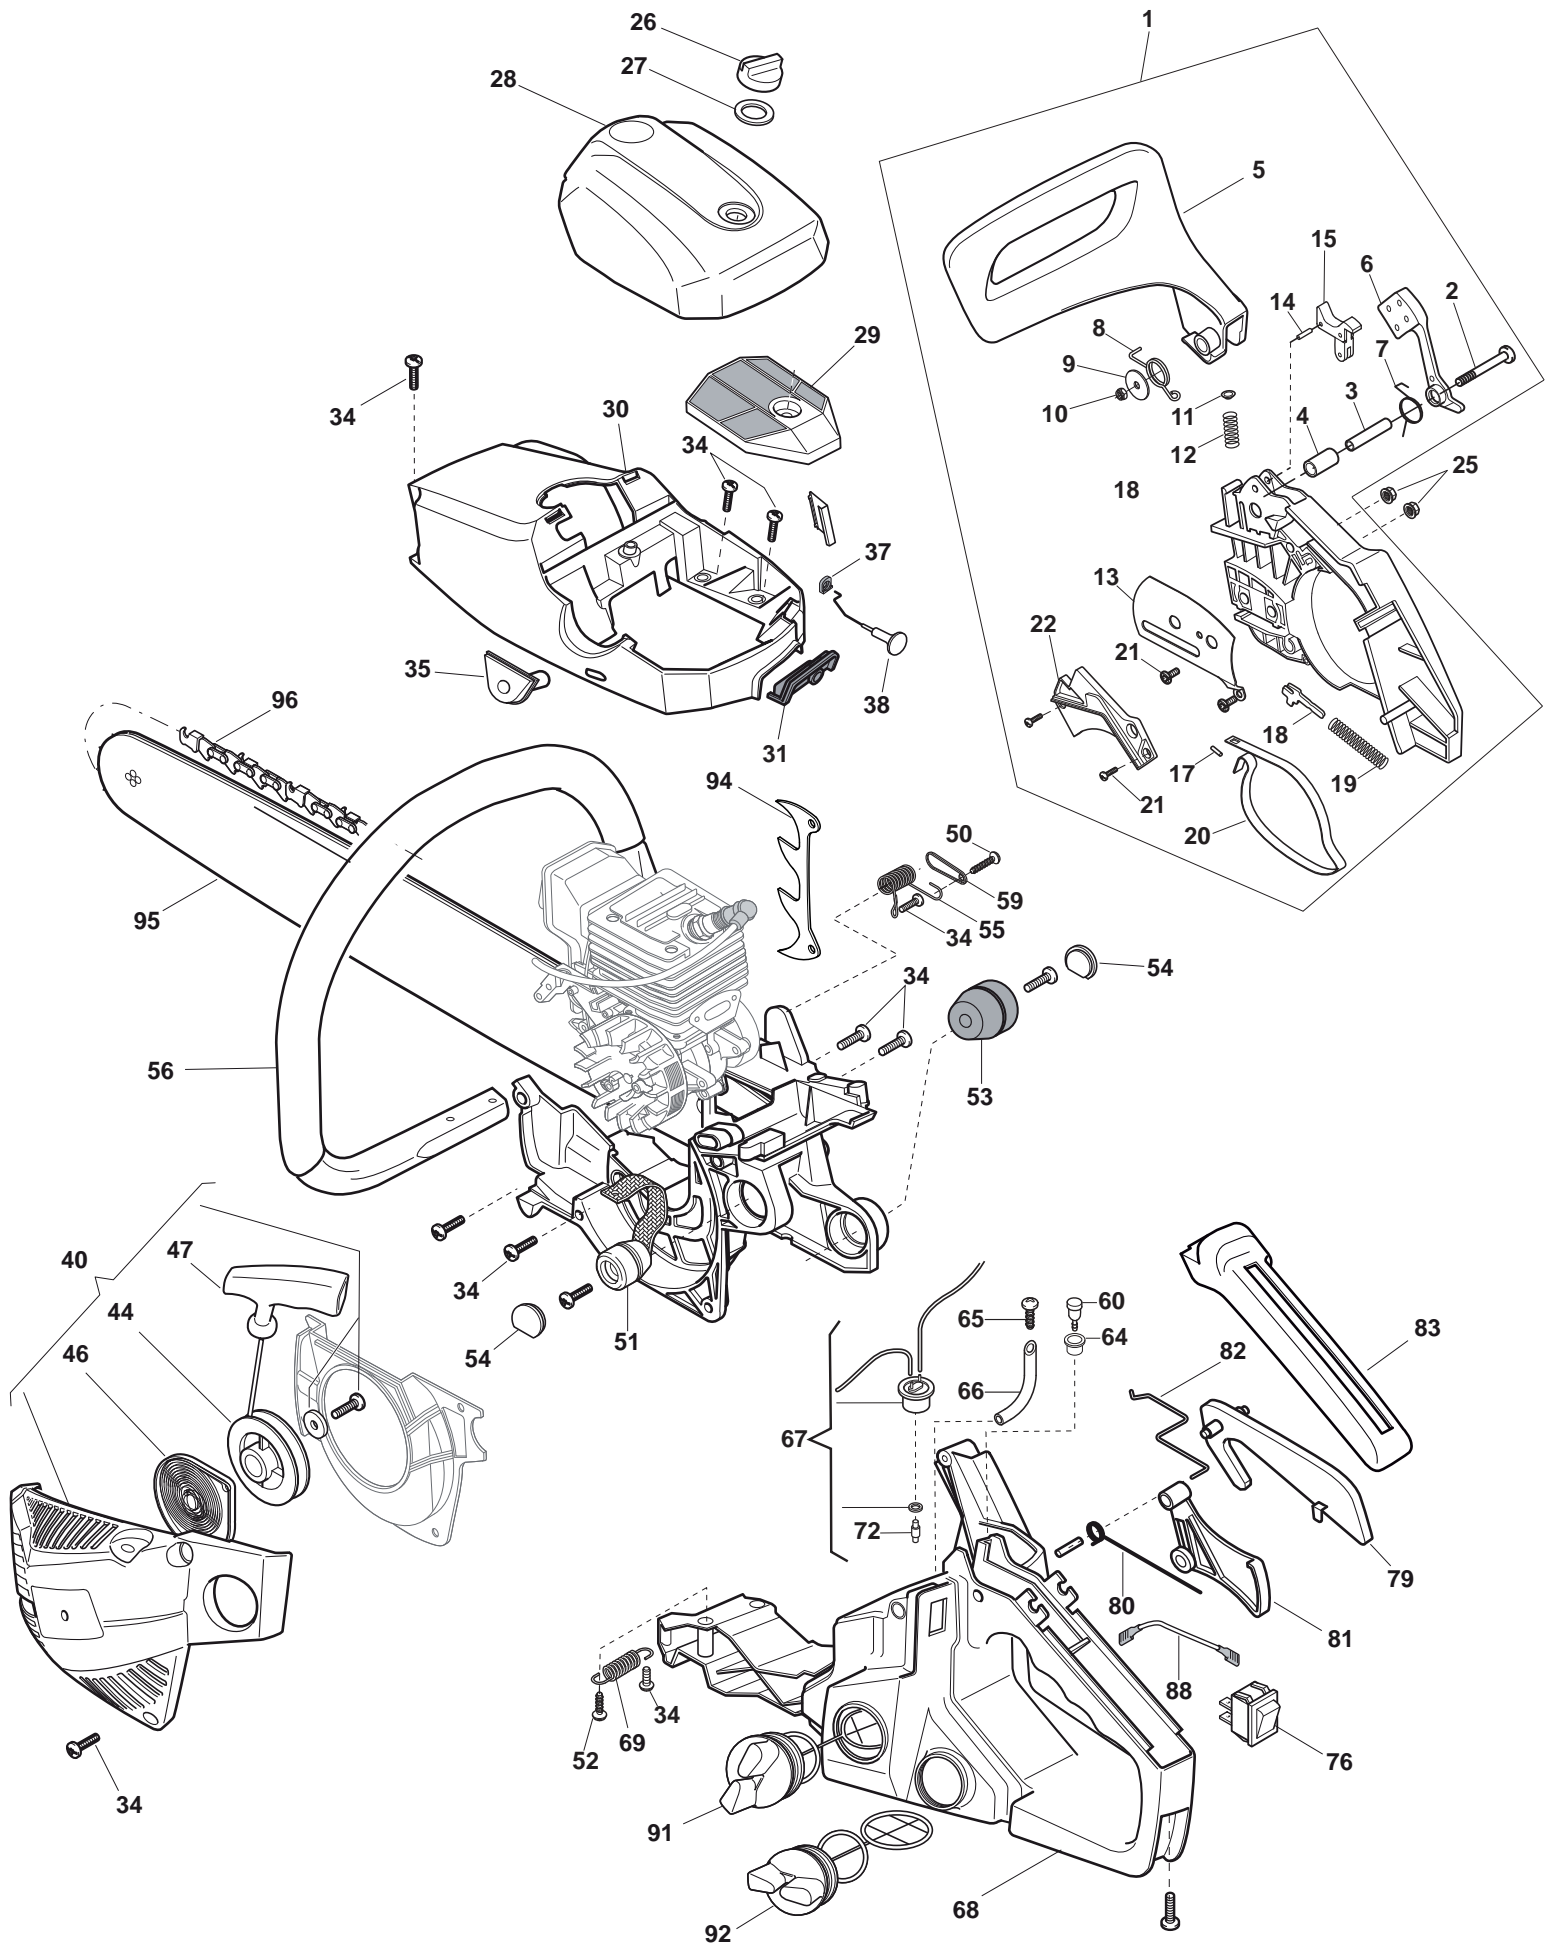

POSITION	PART NO.	Q.Ty	DESCRIPTION
1	118800183/0	1	Clutch Ho. W/Br. Assy Black
2	123878017/0	1	Screw
3	123044213/0	1	Bushing
4	123044214/0	1	Bushing
5	118800184/0	1	Hand Guard
6	118800748/0	1	Balance Weigth
7	123430572/0	1	Spring
8	118800747/0	1	Spring
9	123657007/0	1	Washer
10	112154320/0	1	Nut
11	323670001/0	1	Plate
12	118800745/0	1	Spring
13	118800257/0	1	Plate
14	123753001/0	1	Pin
15	383315051/0	1	Chain Brake Lever
17	123753000/0	1	Pin
18	323315067/0	1	Chain Brake Lever
19	118800746/0	1	Spring
20	118800185/0	1	Brake Band
21	123878023/0	5	Screw
22	323109525/0	1	Cover
25	118800186/0	2	Nut
26	118800187/0	1	Knob
27	118800258/0	1	Gasket
28	118800259/0	1	Filter Cover Yellow
29	118800188/0	1	Air Filter
30	118800261/0	1	Cylinder Cover Yellow
31	118800742/0	1	Grommet
34	118800189/0	11	Screw
35	118800263/0	1	Grommet
37	118800264/0	1	Grommet
38	118800190/0	1	Choke Lever
40	118800191/0	1	Starter Assy Black
44	118800192/0	1	Starter Pulley
46	118800278/0	1	Starter Spring
47	118800193/0	1	Starter Handle
50	123878025/0	5	Screw
51	118800266/0	1	Shock Absorber
52	123878022/0	5	Screw
53	118800194/0	1	Shock Absorber
54	118800195/0	2	Cap
55	118800196/0	1	Spring
56	118800197/0	1	Handle
59	323208402/0	1	Plate
60	118800198/0	1	Breather Valve Ass.Y
64	118800744/0	1	Grommet
65	112728124/0	1	Screw
66	118800255/0	1	Breather Tube
67	118800214/0	1	Grommet Assy
68	118800200/0	1	Handle Assy
69	118800201/0	1	Spring
72	118800199/0	1	Intake Filter
76	118800202/0	1	Stop Switch
79	118800205/0	1	Safety Lever
80	118800206/0	1	Spring
81	118800207/0	1	Throttle Lever
82	118800208/0	1	Spring