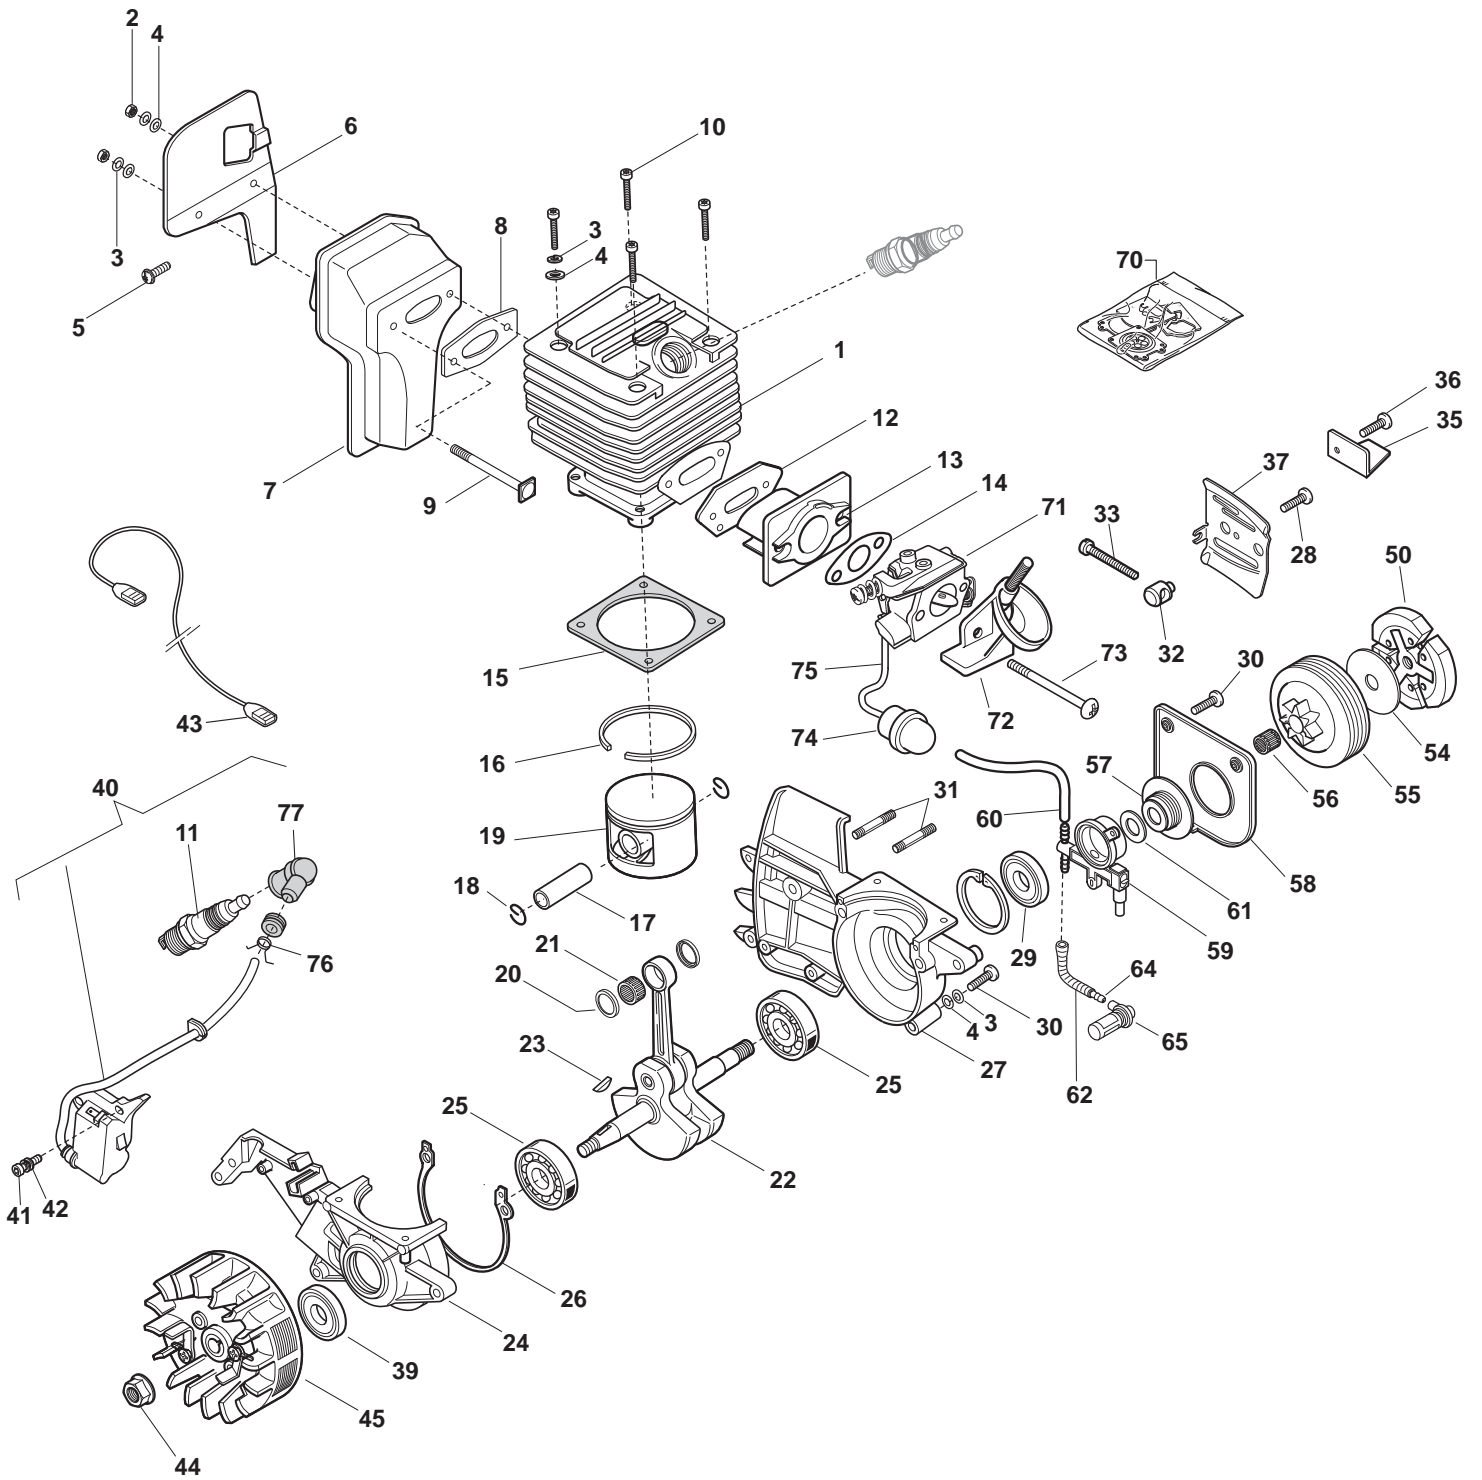

THIS INFORMATION IS NOT INTENDED FOR SALE OR RESALE, AND THIS NOTICE MUST REMAIN ON ALL COPIES.

www.ggp-group.com

Engineered to amaze you

POSITION	PART NO.	Q.Ty	DESCRIPTION
1	118800267/0	1	Cylinder Assy
2	2432040	2	Nut
3	112581500/0	11	Washer
4	2312090	10	Washer
5	123878022/0	1	Screw
6	118800243/0	1	Deflector
7	118550582/0	1	Muffler
8	118550583/0	1	Muffler Gasket
9	118550584/0	2	Screw
10	2135030	4	Screw
11	3210024	1	Spark Plug
12	118550585/0	1	Gasket
13	118550586/0	1	Intake Manifold
14	118550587/0	1	Carburettor Gasket
15	118550588/0	1	Gasket
16	118800182/0	1	Piston Ring
17	118800268/0	1	Piston Pin
18	118550590/0	2	Washer, Piston Pin
19	118800269/0	1	Piston
20	118800246/0	2	Washer
21	118550591/0	1	Needle Bearing
22	118800247/0	1	Crankshaft
23	123072005/0	1	Woodruff Key
24	118800248/0	1	Crank Case
25	3112170	2	Ball Bearing
26	118800249/0	1	Crankcase Gasket
27	118800250/0	1	Crank Case
28	123878020/0	1	Screw
29	118550592/0	1	Seal Ring
30	123878021/0	6	Screw
31	118550593/0	2	Stud
32	118550594/0	1	Chain Tightener Block
33	118550595/0	1	Screw
35	118550597/0	1	Chain Guard
36	118800251/0	1	Screw
37	118550598/0	1	Plate
39	118550599/0	1	Seal Ring
40	118550600/0	1	Electronic Coil
41	123878021/0	6	Screw
42	2321050	2	Washer
43	118550601/0	1	Earth Cable
44	123120004/0	1	Nut
45	118550602/0	1	Flywheel Assy
50	118550603/0	1	Clutch Ass.Y
54	118800252/0	1	Sprocket Washer
55	118550604/0	1	Clutch Drum 3/8"
56	118550605/0	1	Needle Bearing
57	118550606/0	1	Worm
58	118800253/0	1	Oil Pump Cap
59	118550607/0	1	Oil Pump
60	118800254/0	1	Tube
61	118550608/0	1	Washer
62	118800255/0	1	Pickup Oil
64	118800256/0	1	Connection
65	118550609/0	1	Oil Filter Ass.Y
70	8724091	1	Diaphragm-Gasket Set
71	118800210/0	1	Carburettor

POSITION	PART NO.	Q.Ty	DESCRIPTION
83	118800209/0	1	Handle Cover
88	118800213/0	1	Stop Wire
91	118800215/0	1	Fuel Cap Assy
92	118800216/0	1	Oil Cap Assy
94	118550596/0	1	Spike
95	118801745/0	1	Guide Bar,16" 3/8"
96	118800128/0	1	Chain 16" 3/8"