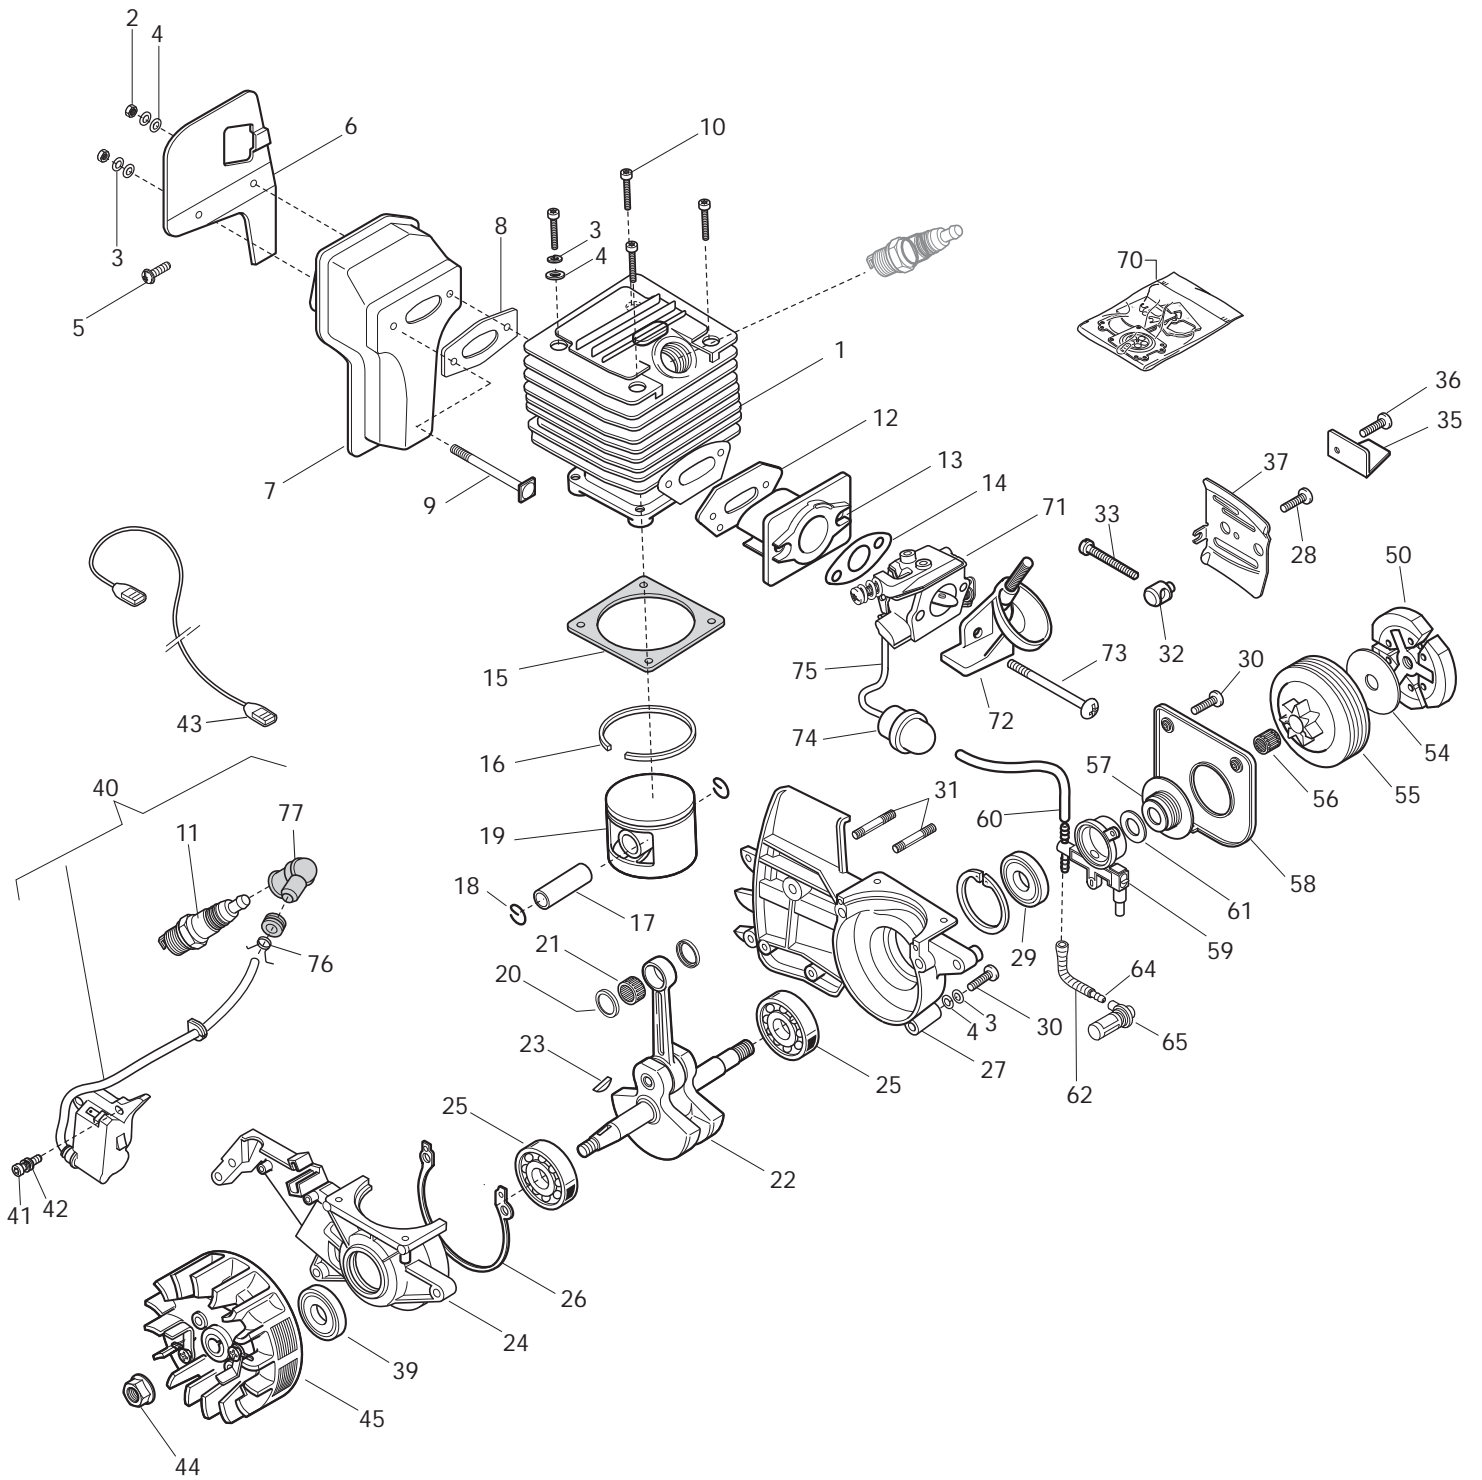

THIS INFORMATION IS NOT INTENDED FOR SALE OR RESALE, AND THIS NOTICE MUST REMAIN ON ALL COPIES.

www.ggp-group.com

Engineered to amaze you

POSITION	PART NO.	Q.Ty	DESCRIPTION
1	118800267/0	1	Cylinder Assy
2	2432040	2	Nut
3	112581500/0	11	Washer
4	2312090	10	Washer
5	123878022/0	1	Screw
6	118800243/0	1	Deflector
7	118550582/0	1	Muffler
8	118550583/0	1	Muffler Gasket
9	118550584/0	2	Screw
10	2135030	4	Screw
11	3210024	1	Spark Plug
12	118550585/0	1	Gasket
13	118550586/0	1	Intake Manifold
14	118550587/0	1	Carburettor Gasket
15	118550588/0	1	Gasket
16	118800182/0	1	Piston Ring
17	118800268/0	1	Piston Pin
18	118550590/0	2	Washer, Piston Pin
19	118800269/0	1	Piston
20	118800246/0	2	Washer
21	118550591/0	1	Needle Bearing
22	118800247/0	1	Crankshaft
23	123072005/0	1	Woodruff Key
24	118800248/0	1	Crank Case
25	3112170	2	Ball Bearing
26	118800249/0	1	Crankcase Gasket
27	118800250/0	1	Crank Case
28	123878020/0	1	Screw
29	118550592/0	1	Seal Ring
30	123878021/0	6	Screw
31	118550593/0	2	Stud
32	118550594/0	1	Chain Tightener Block
33	118550595/0	1	Screw
35	118550597/0	1	Chain Guard
36	118800251/0	1	Screw
37	118550598/0	1	Plate
39	118550599/0	1	Seal Ring
40	118550600/0	1	Electronic Coil
41	123878021/0	6	Screw
42	2321050	2	Washer
43	118550601/0	1	Earth Cable
44	123120004/0	1	Nut
45	118550602/0	1	Flywheel Assy
50	118550603/0	1	Clutch Ass.Y
54	118800252/0	1	Sprocket Washer
55	118550604/0	1	Clutch Drum 3/8"
56	118550605/0	1	Needle Bearing
57	118550606/0	1	Worm
58	118800253/0	1	Oil Pump Cap
59	118550607/0	1	Oil Pump
60	118800254/0	1	Tube
61	118550608/0	1	Washer
62	118800255/0	1	Pickup Oil
64	118800256/0	1	Connection
65	118550609/0	1	Oil Filter Ass.Y
70	8724091	1	Diaphragm-Gasket Set
71	118800210/0	1	Carburettor