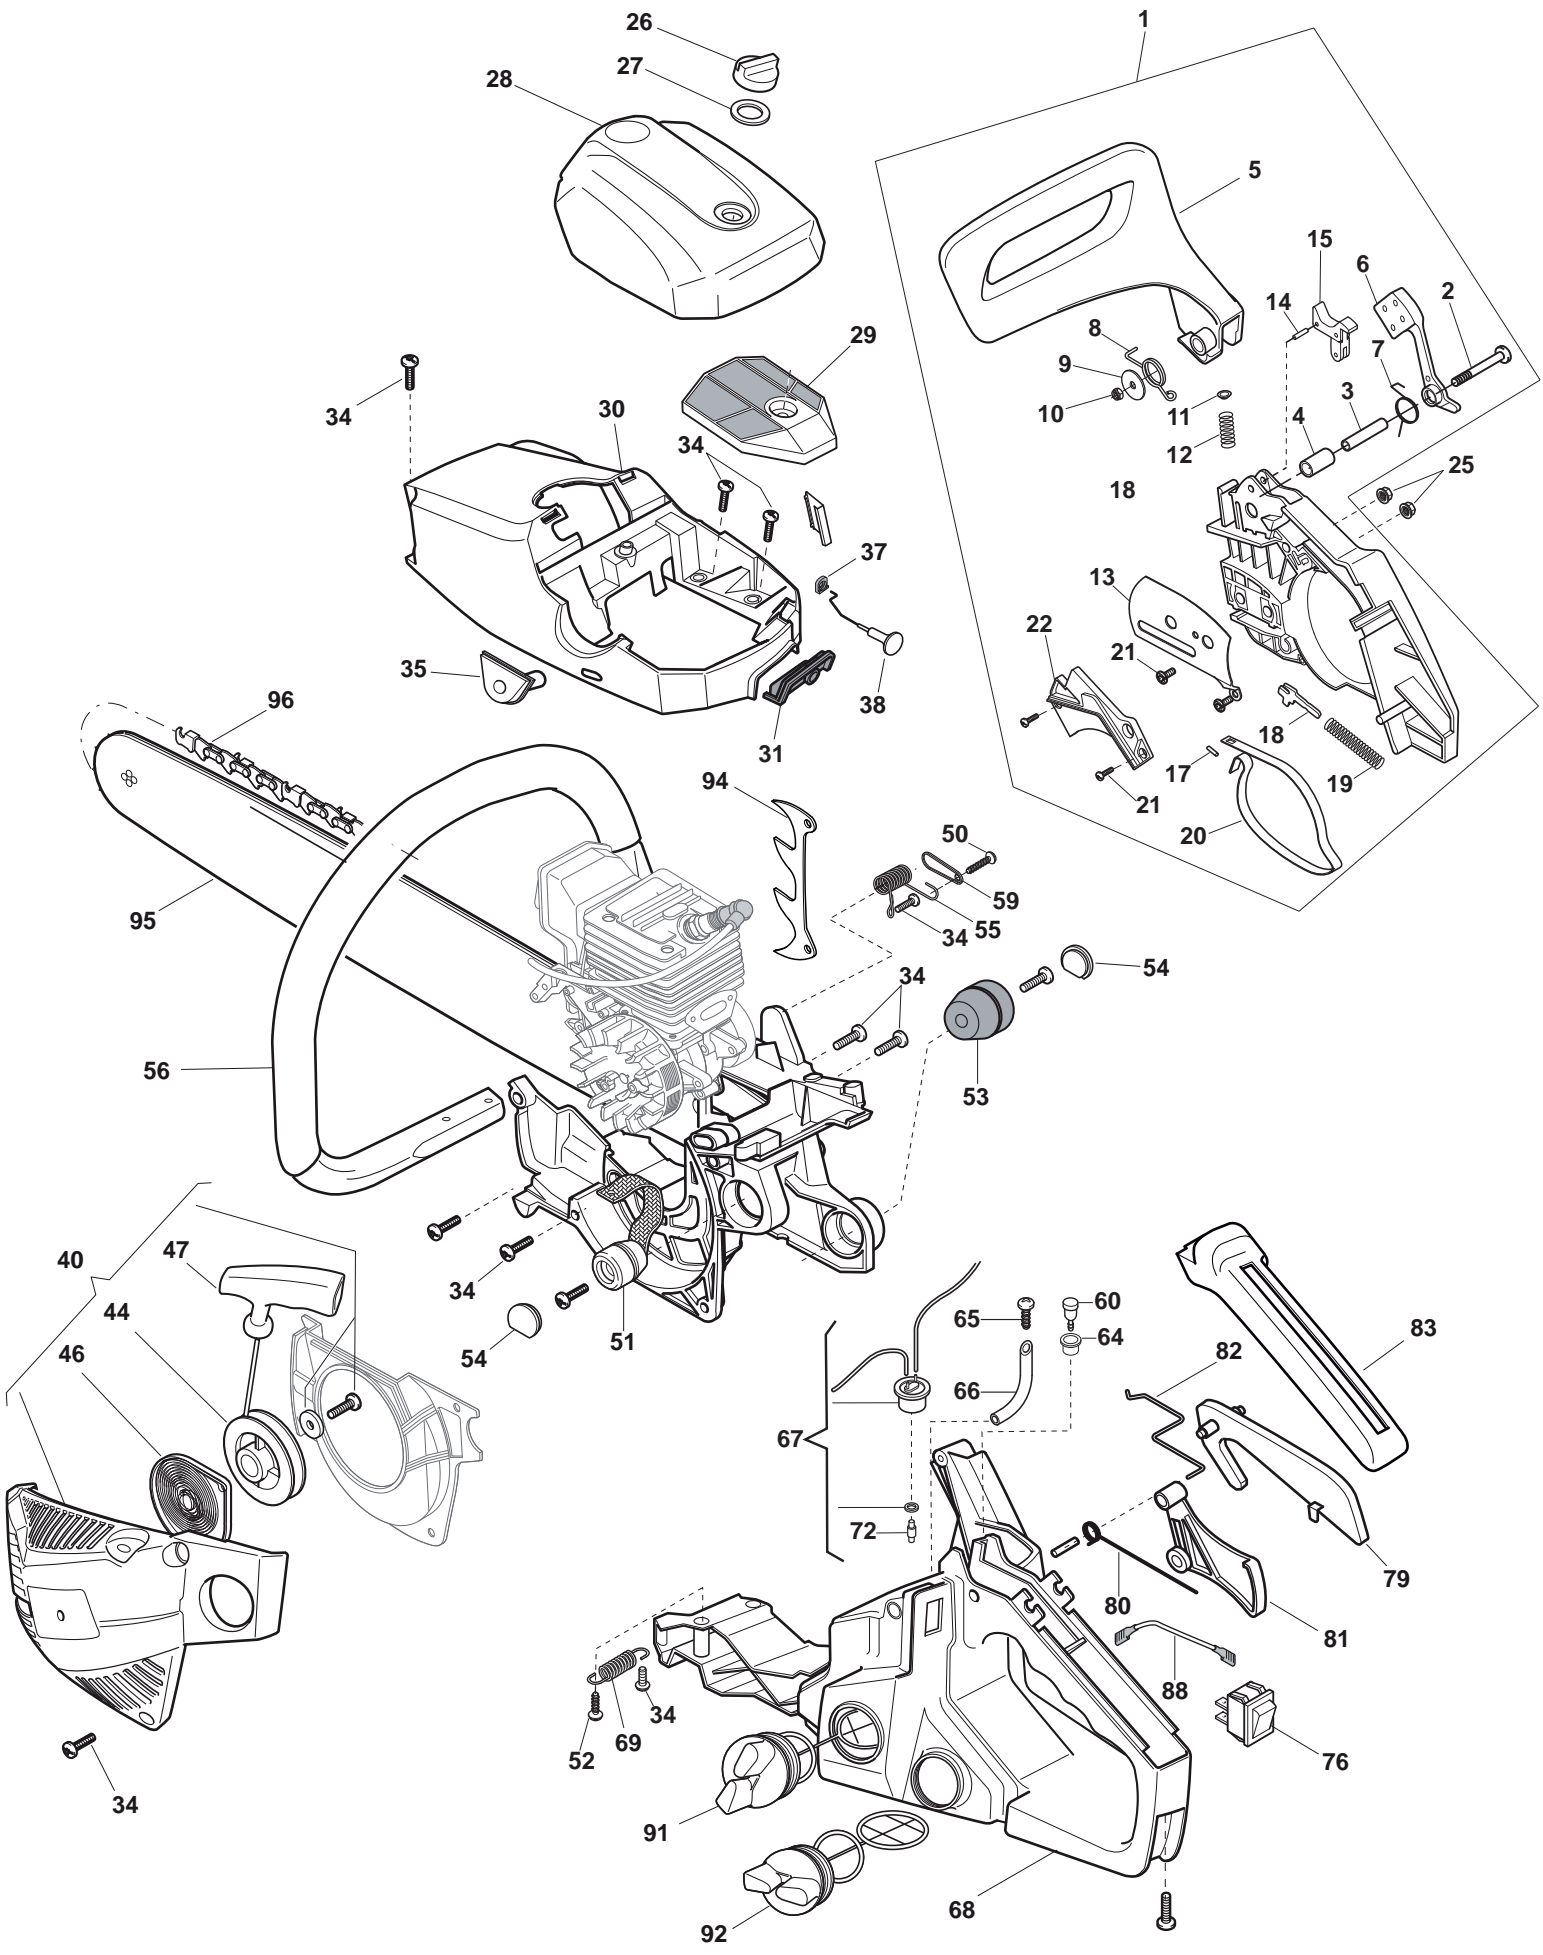

POSITION	PART NO.	Q.Ty	DESCRIPTION
83	118800209/0	1	Handle Cover
88	118800213/0	1	Stop Wire
91	118800215/0	1	Fuel Cap Assy
92	118800216/0	1	Oil Cap Assy
94	118550596/0	1	Spike
95	118801745/0	1	Guide Bar,16" 3/8"
96	118800128/0	1	Chain 16" 3/8"