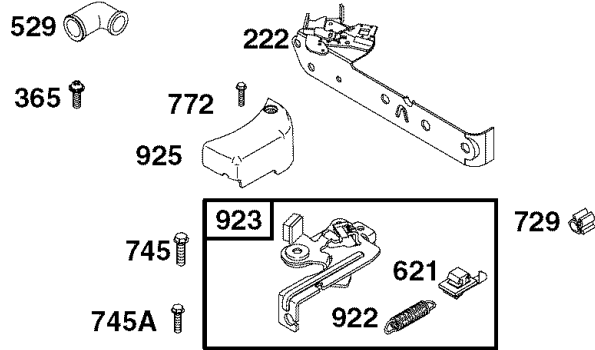

**NOTE:** All component dimensions given in U.S. inches. 1 inch = 25.4 mm.

**IMPORTANT:** Use only Original Equipment Manufacturer (O.E.M.) replacement parts. Failure to do so could be hazardous, damage your lawn mower and void your warranty.