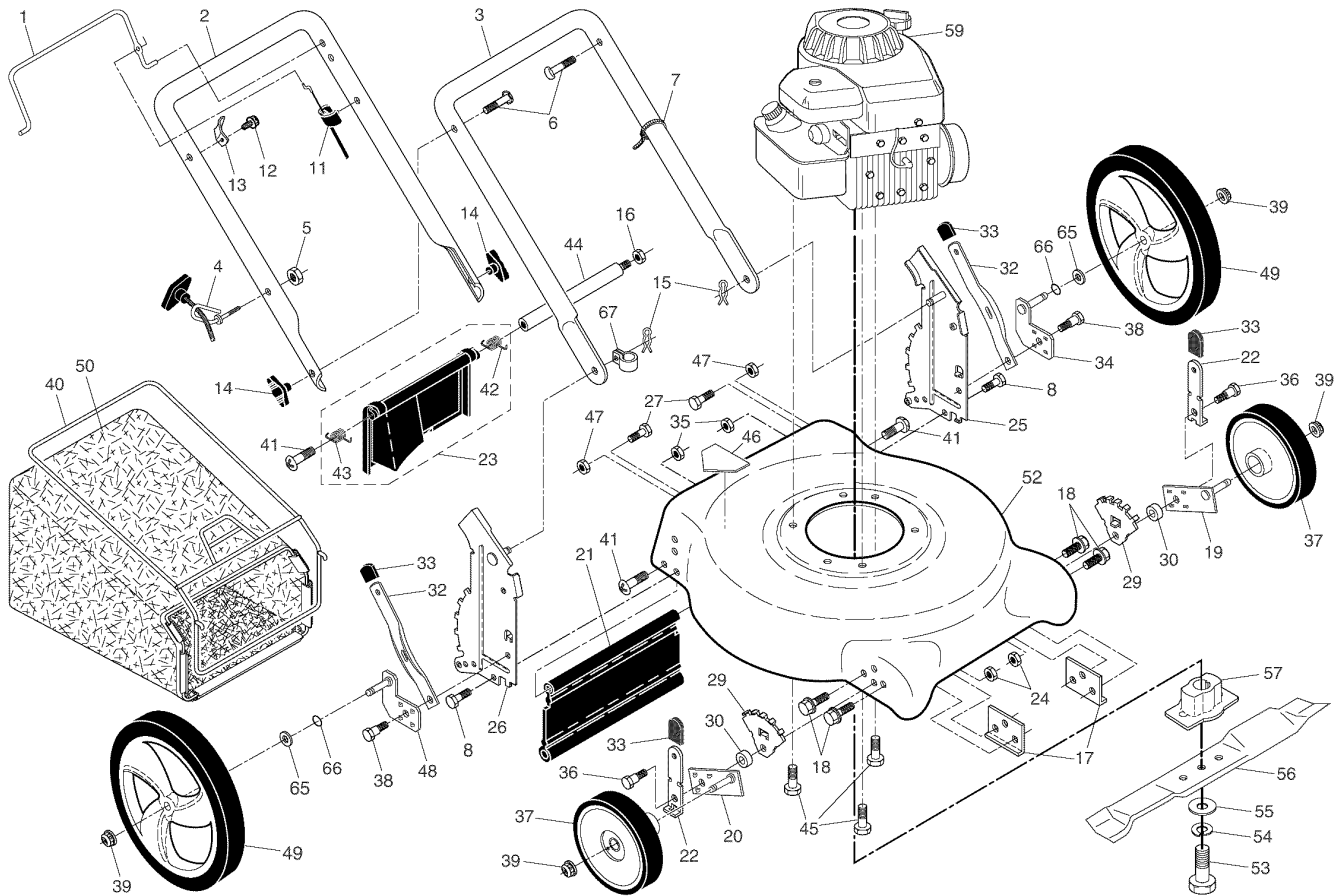

CRAFTSMAN ROTARY LAWN MOWER - - MODEL NUMBER 917.388841

34

REPAIR PARTS

CRAFTSMAN ROTARY LAWN MOWER - - MODEL NUMBER 917.388841

KEY NO.	PART NO.	DESCRIPTION	KEY NO.	PART NO.	DESCRIPTION
1	194177X428	Control Bar	38	164362	Shoulder Bolt 5/16-18
2	194179X479	Upper Handle	39	83923	Nut, Hex, Flangelock 3/8-16
3	169708X479	Lower Handle	40	188813	Frame, Grassbag
4	179585	Rope Guide	41	88652	Hinge Screw
5	132004	Nut, Hex 1/4-20	42	165766	Spring, Rear Door, LH
6	191574	Handle Bolt	43	165767	Spring, Rear Door, RH
7	66426	Wire Tie	44	185819	Rod, Stiffener, Rear Door
8	74780512	Bolt, Hex Head 5/16-18 x 3/4	45	150406	Screw, Hex Head, Threaded, Rolled 3/8-16 x 1
11	176556	Engine Zone Control Cable	46	85463	Danger Decal
12	750634	Screw, Threaded, Rolled #10-24 x 1/2	47	73800500	Locknut, Hex 5/16-18
13	86899X004	Up-Stop Bracket	48	180410X004	Axle Arm Assembly, Rear, RH
14	189713X428	Handle Knob	49	193929X460	Wheel & Tire Assembly, Rear
15	51793	Hairpin Cotter	50	193852	Grassbag
16	751152	Nut, Hex, Flangelock	52	194331	Kit, Lawn Mower Housing (Includes Key Numbers 17, 18 and 46)
17	165946X479	Support Bracket	53	851084	Screw, Hex Head, Grade 8, 3/8-24 x 1-3/8
18	17600406	Screw	54	850263	Helical Lockwasher
19	186577X004	Axle Arm Assembly, Front, LH	55	851074	Hardened Washer
20	186578X004	Axle Arm Assembly, Front, RH	56	189028	21" Blade
21	189008	Rear Skirt	57	851514	Blade Adapter
22	168360X004	Selector Spring, Front	59	- - -	Engine, Briggs & Stratton, Model Number 10L902-0488-E1 (See Breakdown)
23	186612	Kit, Rear Door (Includes Springs)	65	88348	Washer, Flat
24	73930500	Locknut, Hex 5/16-18	66	188152	O-Ring
25	194310X479	Handle Bracket Assembly, LH	67	192770	Clip, Cable
26	194312X479	Handle Bracket Assembly, RH	- -	161058	Warning Decal (not shown)
27	17600406	Screw 1/4-20 x 3/8	- -	197944	Owner's Manual
28	133757X007	Wheel Adjusting Bracket, Front, LH	Available accessories not included with lawn mower:		
29	133759X007	Wheel Adjusting Bracket, Front, RH	71	33623	Gas Can (2.5 Gallon Container)
30	183901	Spacer	71	33500	Fuel Stabilizer
32	180080X004	Selector Spring, Rear	71	33000	SAE 30W Oil (20 Ounce Bottle)
33	87877	Selector Knob	71	33088	Clipping Deflector
34	180409X004	Axle Arm Assembly, Rear, LH			
35	166785	Locknut, Hex 5/16-18			
36	160828	Shoulder Bolt 5/16-18			
37	194345X460	Wheel & Tire Assembly, Front			

NOTE: All component dimensions given in U.S. inches. 1 inch = 25.4 mm.

IMPORTANT: Use only Original Equipment Manufacturer (O.E.M.) replacement parts. Failure to do so could be hazardous, damage your lawn mower and void your warranty.