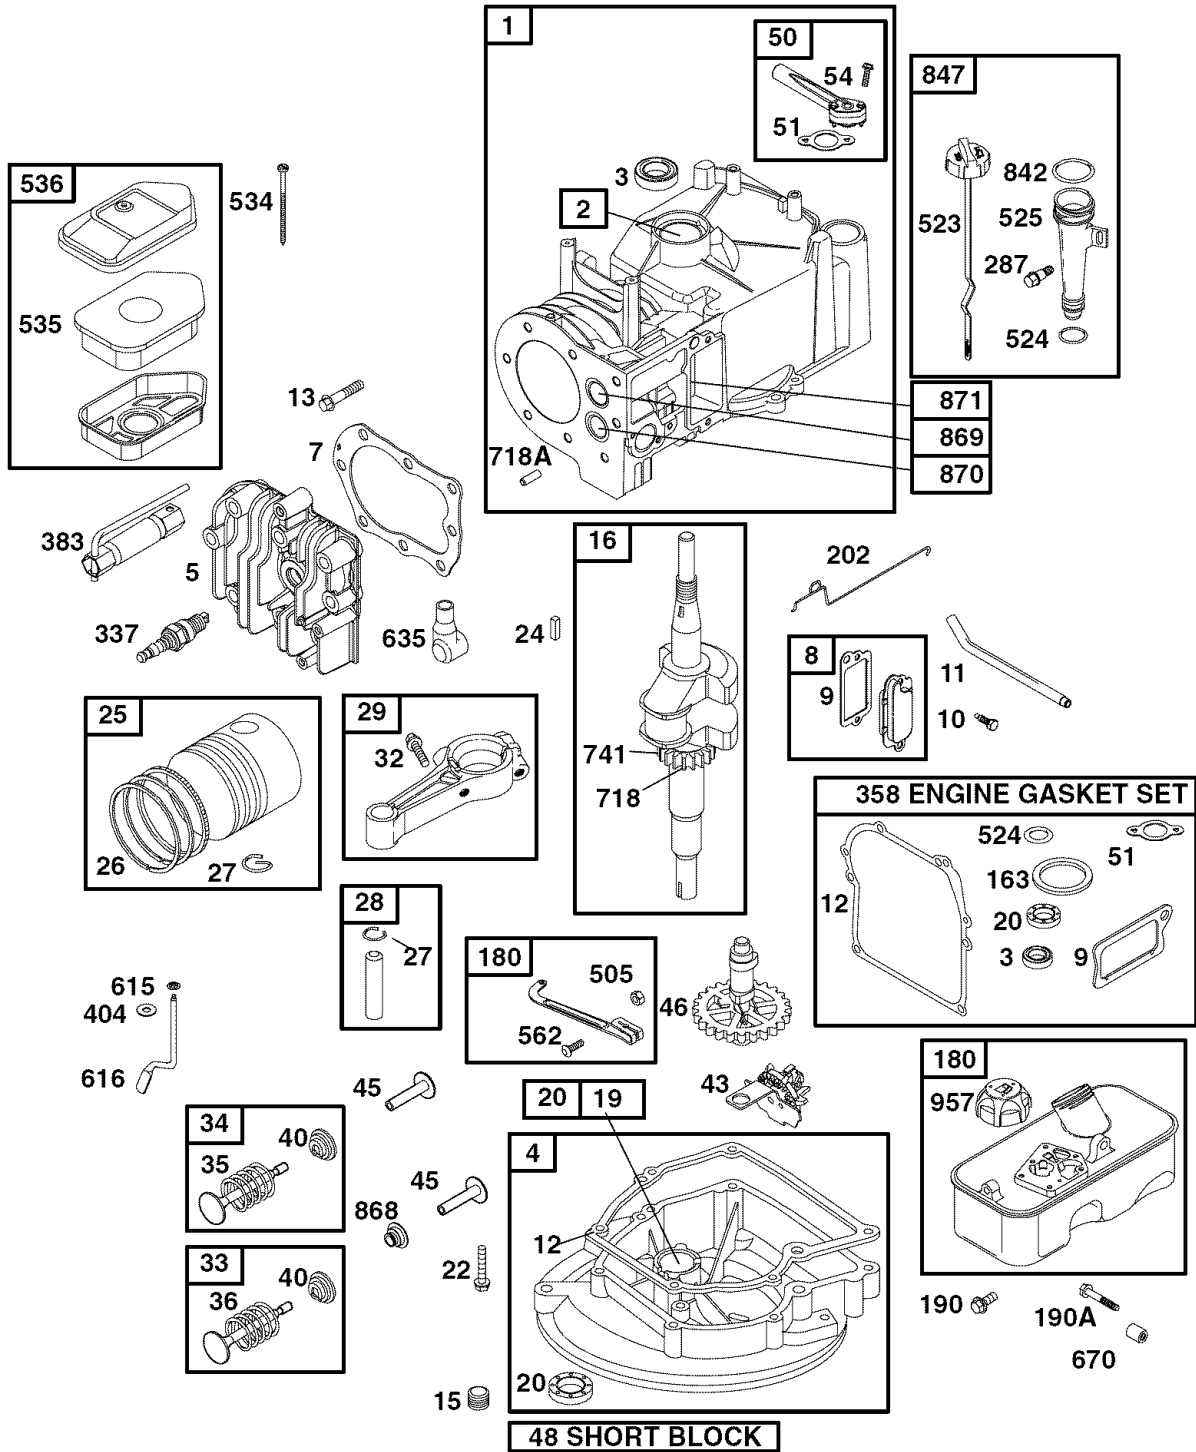

CRAFTSMAN ROTARY LAWN MOWER - - MODEL NUMBER 917.388841

KEY NO.	PART NO.	DESCRIPTION	KEY NO.	PART NO.	DESCRIPTION
1	194177X428	Control Bar	38	164362	Shoulder Bolt 5/16-18
2	194179X479	Upper Handle	39	83923	Nut, Hex, Flangelock 3/8-16
3	169708X479	Lower Handle	40	188813	Frame, Grassbag
4	179585	Rope Guide	41	88652	Hinge Screw
5	132004	Nut, Hex 1/4-20	42	165766	Spring, Rear Door, LH
6	191574	Handle Bolt	43	165767	Spring, Rear Door, RH
7	66426	Wire Tie	44	185819	Rod, Stiffener, Rear Door
8	74780512	Bolt, Hex Head 5/16-18 x 3/4	45	150406	Screw, Hex Head, Threaded, Rolled 3/8-16 x 1
11	176556	Engine Zone Control Cable	46	85463	Danger Decal
12	750634	Screw, Threaded, Rolled #10-24 x 1/2	47	73800500	Locknut, Hex 5/16-18
13	86899X004	Up-Stop Bracket	48	180410X004	Axle Arm Assembly, Rear, RH
14	189713X428	Handle Knob	49	193929X460	Wheel & Tire Assembly, Rear
15	51793	Hairpin Cotter	50	193852	Grassbag
16	751152	Nut, Hex, Flangelock	52	194331	Kit, Lawn Mower Housing (Includes Key Numbers 17, 18 and 46)
17	165946X479	Support Bracket	53	851084	Screw, Hex Head, Grade 8, 3/8-24 x 1-3/8
18	17600406	Screw	54	850263	Helical Lockwasher
19	186577X004	Axle Arm Assembly, Front, LH	55	851074	Hardened Washer
20	186578X004	Axle Arm Assembly, Front, RH	56	189028	21" Blade
21	189008	Rear Skirt	57	851514	Blade Adapter
22	168360X004	Selector Spring, Front	59	- - -	Engine, Briggs & Stratton, Model Number 10L902-0488-E1 (See Breakdown)
23	186612	Kit, Rear Door (Includes Springs)	65	88348	Washer, Flat
24	73930500	Locknut, Hex 5/16-18	66	188152	O-Ring
25	194310X479	Handle Bracket Assembly, LH	67	192770	Clip, Cable
26	194312X479	Handle Bracket Assembly, RH	- -	161058	Warning Decal (not shown)
27	17600406	Screw 1/4-20 x 3/8	- -	197944	Owner's Manual
28	133757X007	Wheel Adjusting Bracket, Front, LH	Available accessories not included with lawn mower:		
29	133759X007	Wheel Adjusting Bracket, Front, RH	71	33623	Gas Can (2.5 Gallon Container)
30	183901	Spacer	71	33500	Fuel Stabilizer
32	180080X004	Selector Spring, Rear	71	33000	SAE 30W Oil (20 Ounce Bottle)
33	87877	Selector Knob	71	33088	Clipping Deflector
34	180409X004	Axle Arm Assembly, Rear, LH			
35	166785	Locknut, Hex 5/16-18			
36	160828	Shoulder Bolt 5/16-18			
37	194345X460	Wheel & Tire Assembly, Front			

NOTE: All component dimensions given in U.S. inches. 1 inch = 25.4 mm.

IMPORTANT: Use only Original Equipment Manufacturer (O.E.M.) replacement parts. Failure to do so could be hazardous, damage your lawn mower and void your warranty.