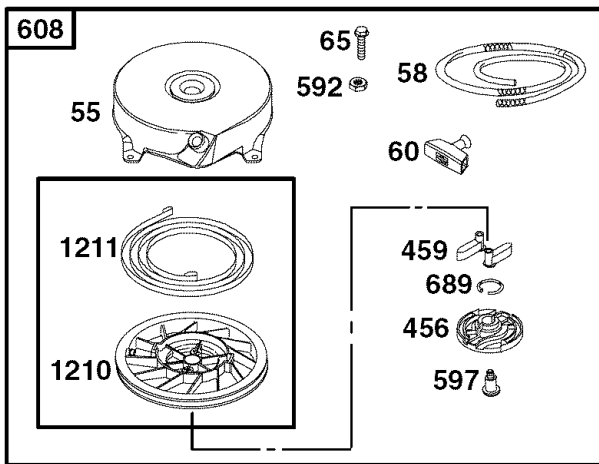

1019 LABEL KIT 356

1058 OWNER'S MANUAL