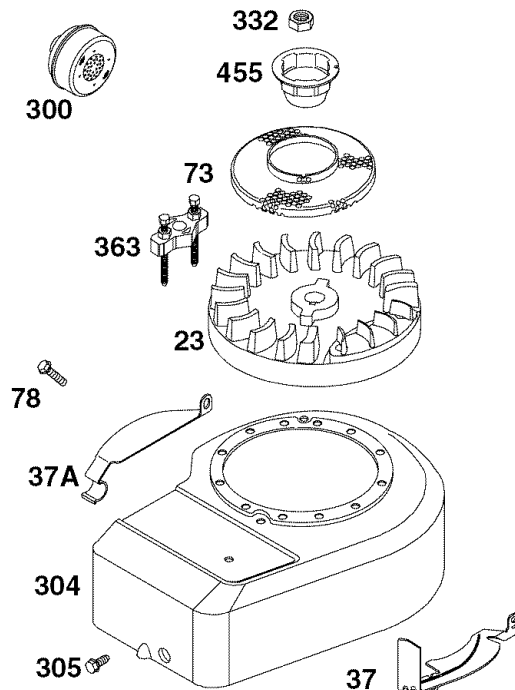

1019 LABEL KIT 356

1058 OWNER'S MANUAL