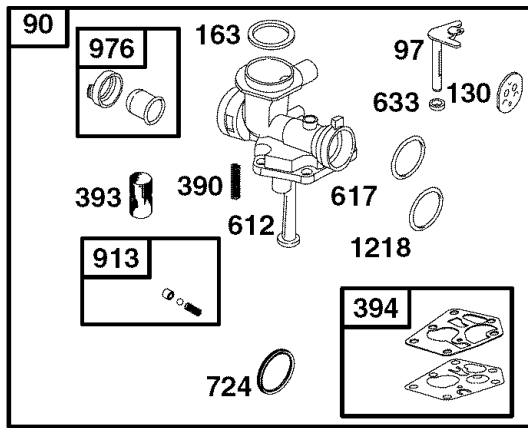

**NOTE:** All component dimensions given in U.S. inches. 1 inch = 25.4 mm.

**IMPORTANT:** Use only Original Equipment Manufacturer (O.E.M.) replacement parts. Failure to do so could be hazardous, damage your lawn mower and void your warranty.

• Included in Engine Gasket Set, Key Number 358.

**NOTE:** All component dimensions given in U.S. inches.  
1 inch = 25.4 mm