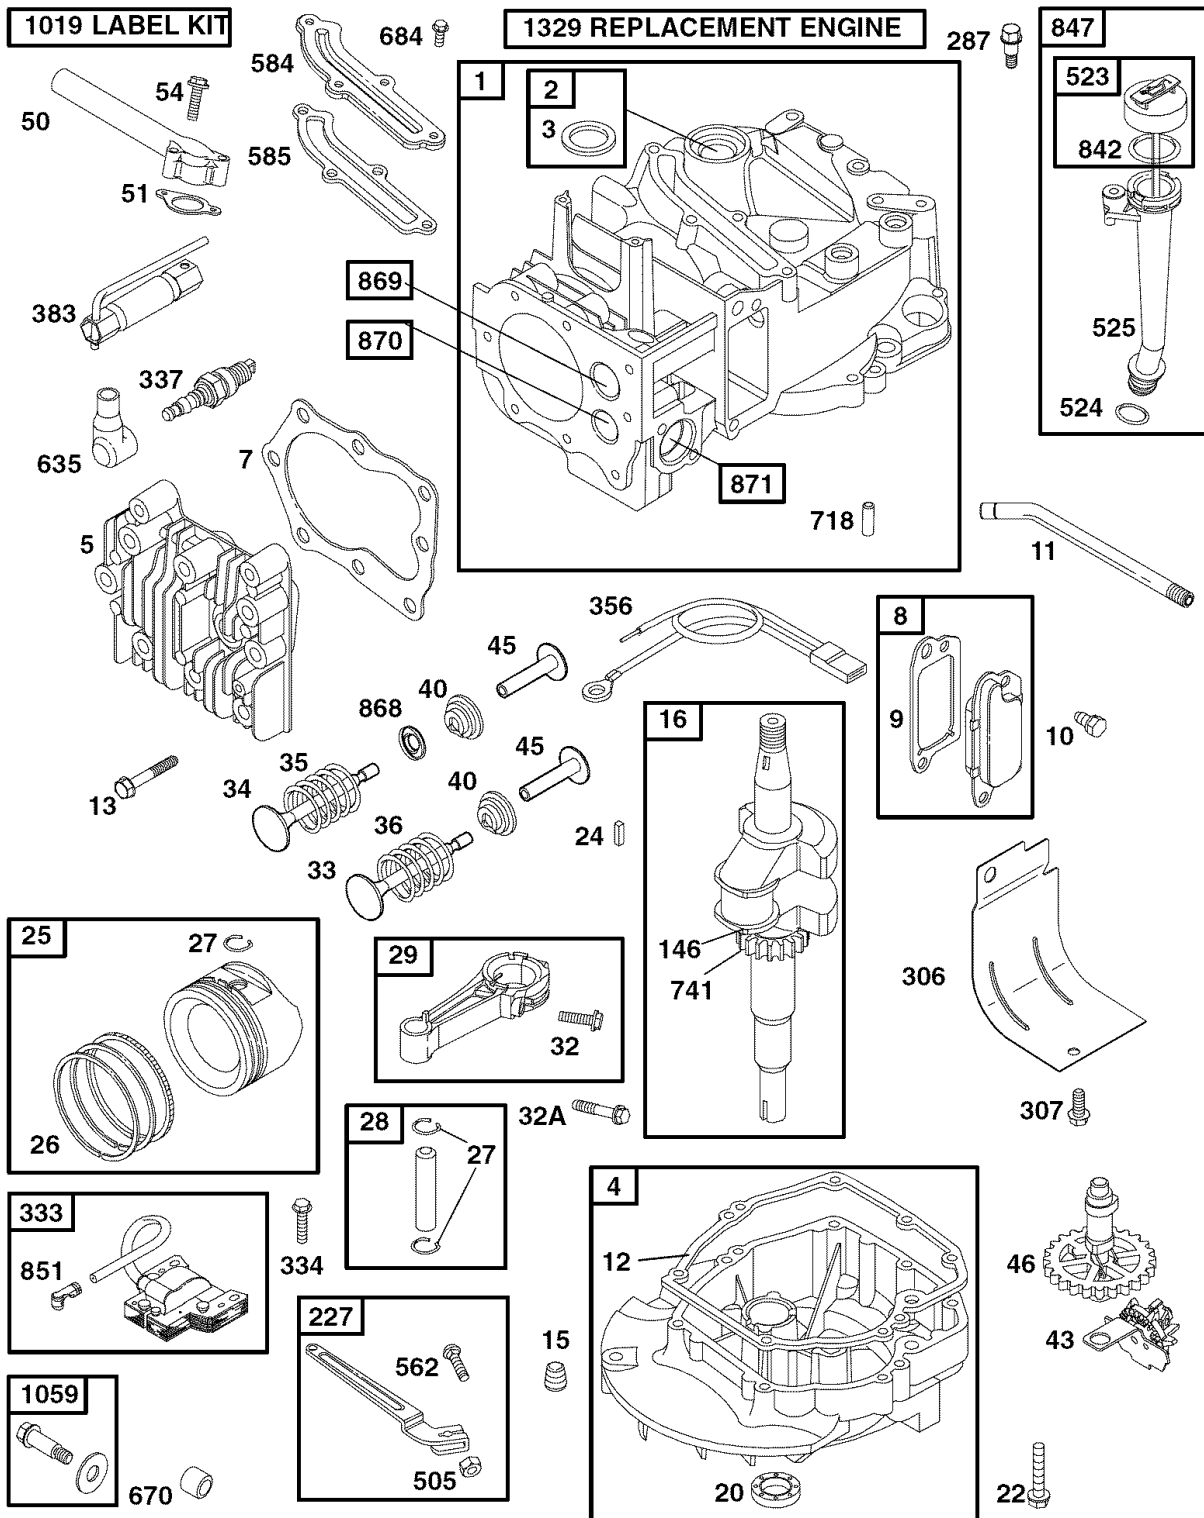

CRAFTSMAN ROTARY LAWN MOWER - - MODEL NUMBER 917.388592

KEY NO.	PART NO.	DESCRIPTION	KEY NO.	PART NO.	DESCRIPTION
1	131696	Control Bar	41	88652	Hinge Screw
2	166860X479	Upper Handle	42	165766	Spring, LH
3	161105X479	Lower Handle	43	165767	Spring, RH
4	186079	Rope Guide / Anti-Fold Bracket	44	185819	Rod, Stiffener
5	132004	Locknut 1/4-20	45	150406	Hex Head Thread Rolling Screw 3/8-16 x 1
6	131959	Handle Bolt	46	85463	Danger Decal
7	66426	Wire Tie	47	73800500	Nut
8	74780512	Hex Bolt 5/16-18 x 3/4	48	180410X004	Axle Arm Assembly, RR
11	176556	Engine Zone Control Cable	49	188808	Wheel
12	750634	Hex Washer Head Screw #10-24 x 1/2	51	73930500	Nut, Hex
13	86899X004	Up-Stop Bracket	52	166872	Housing Assembly (Includes Key #17, 18 and 46)
14	136376	Handle Knob	53	851084	Hex Head Screw 3/8-24 x 1-3/8 Grade 8
15	51793	Hairpin Cotter	54	850263	Helical Lockwasher
16	751152	Nut, Hex, Flangelock	55	851074	Hardened Washer
17	165946X479	Support Bracket	56	189028	21" Blade
18	17600406	Screw	57	184590	Blade Adapter
19	186577X004	Axle Arm Assembly, LF	58	188821	Adjustment Bolt
20	186578X004	Axle Arm Assembly, RF	67	189262	Grass Bag
21	188987	Rear Skirt	68	188813	Frame, Grass Bag
22	168360X004	Selector Spring	70	- - -	Engine, Briggs & Stratton, Model Number 123K02-0357-E1 (See Breakdown)
23	186612	Rear Door Assembly Kit (Includes Springs)	73	180080X004	Spring, Selector
24	73930500	Locknut 5/16-18	--	161058	Warning Decal (not shown)
25	186212X479	Handle Bracket Assembly (Left)	--	191016	Owner's Manual
26	186213X479	Handle Bracket Assembly (Right)			
27	851856	Screw 1/4-20 x 3/8			
29	160835X007	Wheel Adjusting Bracket, Front			
30	183901	Washer, Flat			
33	87877	Selector Knob			
34	180409X004	Axle Arm Assembly, LR	71	33623	Gas Can (2.5 Gallon Container)
35	166785	Locknut 5/16-18	71	33500	Fuel Stabilizer
36	160828	Shoulder Bolt 5/16-18	71	33000	SAE 30W Oil (20 Ounce Bottle)
37	700263	Wheel Assembly	71	33088	Clipping Deflector
38	164362	Shoulder Bolt			
39	83923	Flanged Locknut			

Available accessories not included with lawn mower:

71	33623	Gas Can (2.5 Gallon Container)
71	33500	Fuel Stabilizer
71	33000	SAE 30W Oil (20 Ounce Bottle)
71	33088	Clipping Deflector

NOTE: All component dimensions given in U.S. inches.
1 inch = 25.4 mm