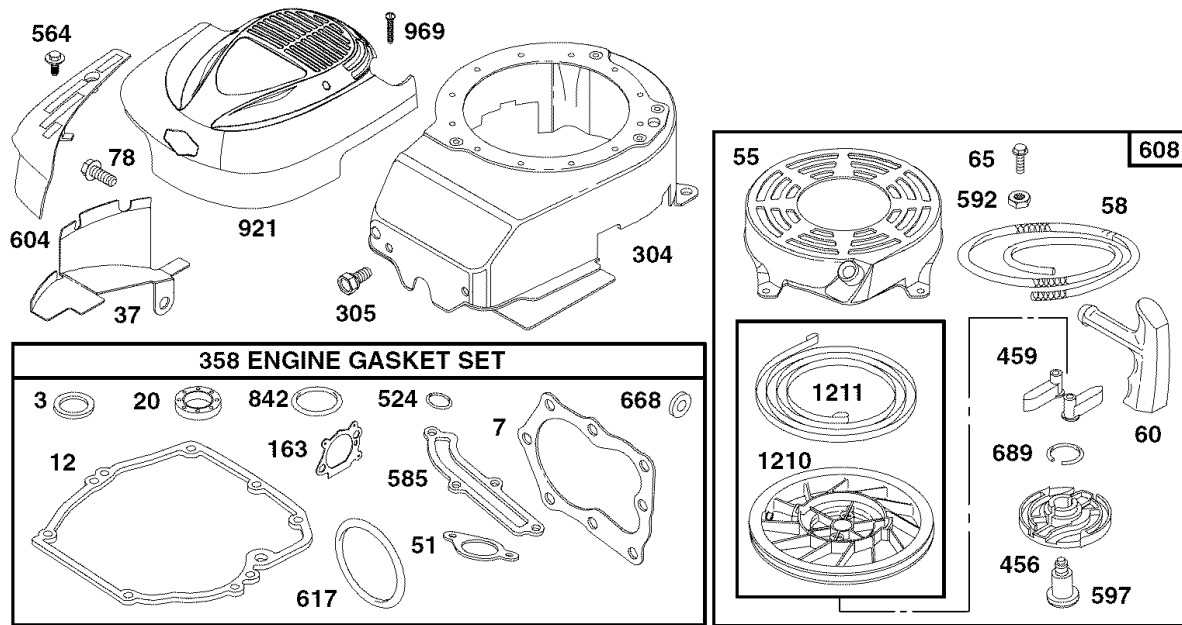

KEY NO.	PART NO.	DESCRIPTION	KEY NO.	PART NO.	DESCRIPTION
1	697322	Cylinder Assembly	32	691664	Screw (Connecting Rod)
2	399269	Kit-Bushing/Seal	32A	695759	Screw (Connecting Rod)
3	299819	• Seal-Oil (Magneto Side)	33	262651	Valve-Exhaust
4	493279	Sump-Engine	34	262652	Valve-Intake
5	691160	Head-Cylinder	35	691270	Spring-Valve (Intake)
7	692249	• Gasket-Cylinder Head	36	691270	Spring-Valve (Exhaust)
8	695250	Breather Assembly	37	694086	Guard-Flywheel
9	699472	Gasket-Breather	40	692194	Retainer-Valve
10	691125	Screw (Breather Assembly)	43	691997	Slinger-Governor/Oil
11	691260	Tube-Breather	45	690548	Tappet-Valve
12	692232	• Gasket-Crankcase	46	691449	Camshaft
13	690912	Screw (Cylinder Head)	48	498829	Short Block
15	691680	Plug-Oil Drain	50	497465	Manifold-Intake
16	691450	Crankshaft	51	272199	• Gasket-Intake
20	399781	• Seal-Oil (PTO Side)	54	691650	Screw (Intake Manifold)
22	691092	Screw (Engine Sump)	55	691421	Housing-Rewind Starter
23	692315	Flywheel	58	697316	Rope-Starter (Cut to Required Length)
24	222698	Key-Flywheel	60	281434	Grip-Starter Rope
25	697339	Piston Assembly (Standard)	65	690837	Screw (Rewind Starter)
	697341	Piston Assembly (.020" Oversize)	78	691108	Screw (Flywheel Guard)
26	499425	Ring Set-Piston (Standard)	81	691740	Lock-Muffler Screw
	499427	Ring Set-Piston (.020" Oversize)	95	691636	Screw (Throttle Valve)
27	691866	Lock-Piston Pin	97	696565	Shaft-Throttle
28	499423	Pin-Piston	104	691242	∅ Pin-Float Hinge
29	499424	Rod-Connecting