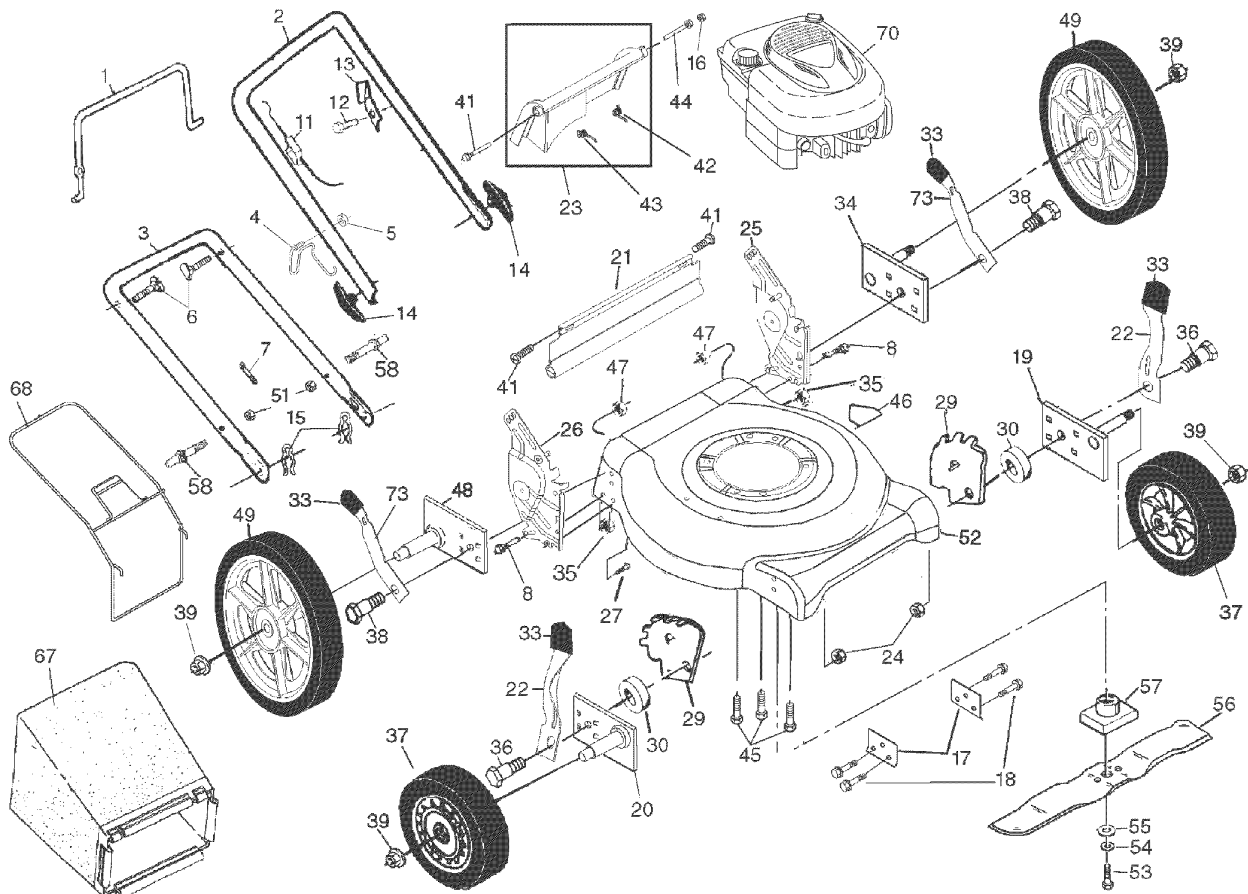

CRAFTSMAN ROTARY LAWN MOWER - - MODEL NUMBER 917.388592

KEY NO.	PART NO.	DESCRIPTION	KEY NO.	PART NO.	DESCRIPTION
1	131696	Control Bar	41	88652	Hinge Screw
2	166860X479	Upper Handle	42	165766	Spring, LH
3	161105X479	Lower Handle	43	165767	Spring, RH
4	186079	Rope Guide / Anti-Fold Bracket	44	185819	Rod, Stiffener
5	132004	Locknut 1/4-20	45	150406	Hex Head Thread Rolling Screw 3/8-16 x 1
6	131959	Handle Bolt	46	85463	Danger Decal
7	66426	Wire Tie	47	73800500	Nut
8	74780512	Hex Bolt 5/16-18 x 3/4	48	180410X004	Axle Arm Assembly, RR
11	176556	Engine Zone Control Cable	49	188808	Wheel
12	750634	Hex Washer Head Screw #10-24 x 1/2	51	73930500	Nut, Hex
13	86899X004	Up-Stop Bracket	52	166872	Housing Assembly (Includes Key #17, 18 and 46)
14	136376	Handle Knob	53	851084	Hex Head Screw 3/8-24 x 1-3/8 Grade 8
15	51793	Hairpin Cotter	54	850263	Helical Lockwasher
16	751152	Nut, Hex, Flangelock	55	851074	Hardened Washer
17	165946X479	Support Bracket	56	189028	21" Blade
18	17600406	Screw	57	184590	Blade Adapter
19	186577X004	Axle Arm Assembly, LF	58	188821	Adjustment Bolt
20	186578X004	Axle Arm Assembly, RF	67	189262	Grass Bag
21	188987	Rear Skirt	68	188813	Frame, Grass Bag
22	168360X004	Selector Spring	70	- - -	Engine, Briggs & Stratton, Model Number 123K02-0357-E1 (See Breakdown)
23	186612	Rear Door Assembly Kit (Includes Springs)	73	180080X004	Spring, Selector
24	73930500	Locknut 5/16-18	--	161058	Warning Decal (not shown)
25	186212X479	Handle Bracket Assembly (Left)	--	191016	Owner's Manual
26	186213X479	Handle Bracket Assembly (Right)			
27	851856	Screw 1/4-20 x 3/8			
29	160835X007	Wheel Adjusting Bracket, Front			
30	183901	Washer, Flat			
33	87877	Selector Knob			
34	180409X004	Axle Arm Assembly, LR	71	33623	Gas Can (2.5 Gallon Container)
35	166785	Locknut 5/16-18	71	33500	Fuel Stabilizer
36	160828	Shoulder Bolt 5/16-18	71	33000	SAE 30W Oil (20 Ounce Bottle)
37	700263	Wheel Assembly	71	33088	Clipping Deflector
38	164362	Shoulder Bolt			
39	83923	Flanged Locknut			