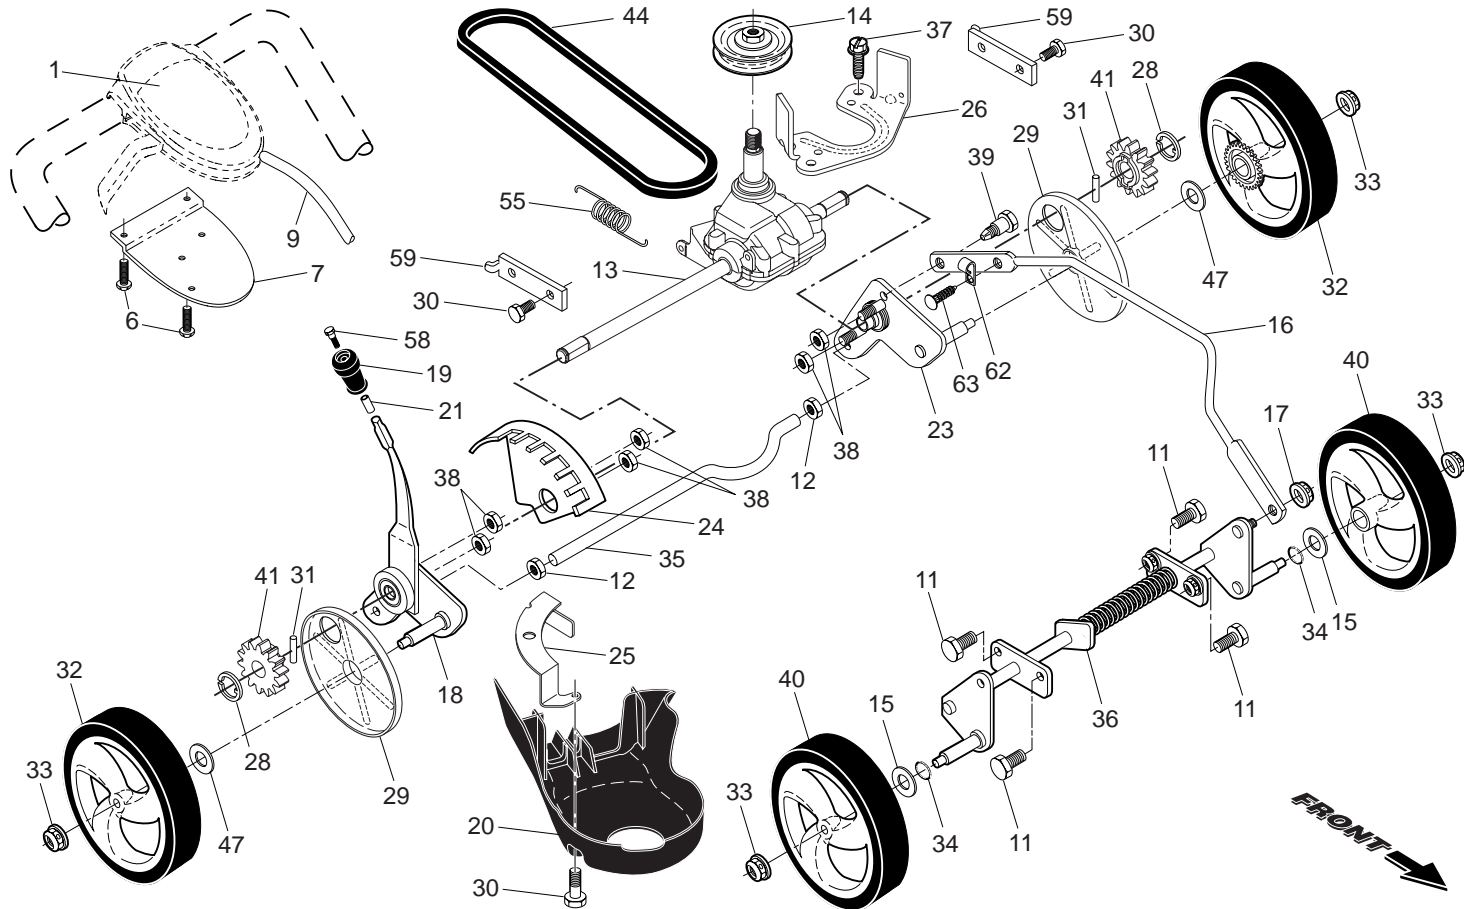

CRAFTSMAN ROTARY LAWN MOWER -- MODEL NUMBER 917.379701

40

CRAFTSMAN ROTARY LAWN MOWER - - MODEL NUMBER 917.379701

KEY NO.	PART NO.	DESCRIPTION	KEY NO.	PART NO.	DESCRIPTION
1	434776	Drive Control Assembly (Includes Cable)	28	12000058	E-Ring 7/16
6	181698	Screw	29	189403	Cover, Dust, Wheel
7	400235X479	Mounting Bracket, Drive Control	30	17000510	Screw, Hex Head 1/4-20
9	190038	Cable, Drive	31	404845	Pawl, Drive
11	17060408	Screw	32	405745X460	Wheel & Tire Assembly, Rear, 8"
12	73940800	Nut, Hex	33	409148	Nut, Flangelock 3/8-16
13	434564	Gear Case Assembly, Complete	34	197480	O-Ring
14	193443	Pulley, Drive	35	430598	Axle, Rear
15	88348	Washer, Flat	36	421761X004	Axle, Front
16	428782X428	Rod, Connecting	37	163409	Screw, Hi-Lo Thread, 12 x 5/8
17	751153	Nut, Hex	38	191730	Nut, Hex
18	436445	Kit, Selector Assembly	39	407059	Bolt
19	430697X615	Knob, Wheel Adjuster	40	400249X460	Wheel & Tire Assembly, Front, 8"
20	438397	Debris Shield	41	404835	Pinion
21	435242	Anchor	44	437799	Belt, Drive
23	432432	Wheel Axle Assembly, LH	47	67725	Washer, Flat
24	433511	Bracket, Height Adjustment	55	406558	Spring, Tension
25	421515X004	Mounting Bracket, Debris Shield	58	435241	Bolt, Shoulder
26	438373X004	Belt Keeper	59	441786X004	Support Bracket
			62	197991	Clip, Cable
			63	428124	Fastener, Push

NOTE: All component dimensions given in U.S. inches. 1 inch = 25.4 mm.

IMPORTANT: Use only Original Equipment Manufacturer (O.E.M.) replacement parts. Failure to do so could be hazardous, damage your lawn mower and void your warranty.