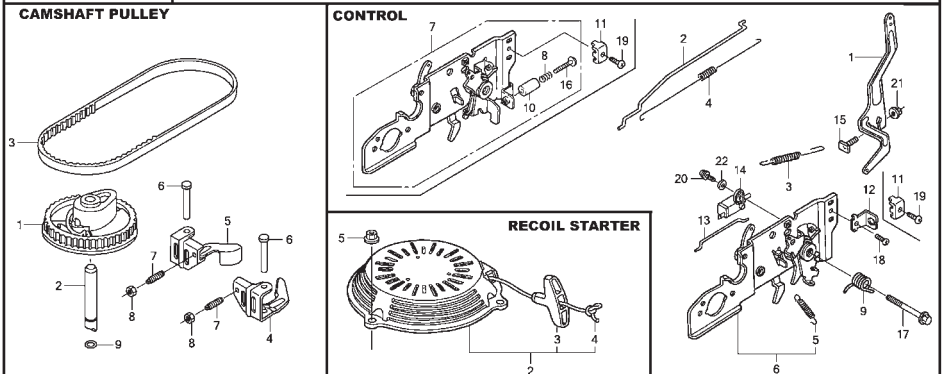

**NOTE:** All component dimensions given in U.S. inches. 1 inch = 25.4 mm.

**IMPORTANT:** Use only Original Equipment Manufacturer (O.E.M.) replacement parts. Failure to do so could be hazardous, damage your lawn mower and void your warranty.

**OIL PAN**

**KEY PART**

NO.	NO.	DESCRIPTION
1	6771489	Pan Assembly, Oil
2	1452754	Gasket, Oil Filler Cap
4	5664503	Extension, Oil Filler
5	5664511	Washer, Extension Lock
6	5716915	Gauge Assembly, Oil Level
8	6384341	Shaft, Governor Holder
9	6384333	Governor Assembly
10	5580287	Weight, Governor
11	5580295	Holder, Governor Weight
12	1427244	Pin, Governor Weight
13	1427251	Slider, Governor
14	5580303	Shaft, Governor Arm
15	0803619	Bolt, Flange (6 x 14)
16	0748111	Bolt, Flange (6 x 25)
18	2413862	Washer, Thrust (6mm)
19	2456697	Clip, Governor Holder
20	5581046	Oil Seal (28 x 41.25 x 6)
22	1377704	O-Ring (14.8 x 2.4) (NOK)
23	0345900	Washer, Plain (6mm)
25	0115527	Pin, Lock (8mm)
26	1417369	Pin, Dowel (8 x 20)