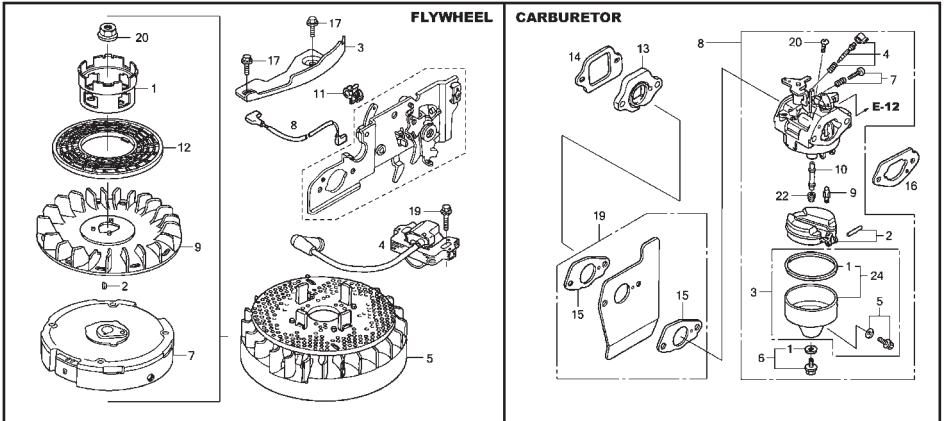

**NOTE:** All component dimensions given in U.S. inches. 1 inch = 25.4 mm.

**IMPORTANT:** Use only Original Equipment Manufacturer (O.E.M.) replacement parts. Failure to do so could be hazardous, damage your lawn mower and void your warranty.

**OIL PAN**

**KEY PART**

NO.	NO.	DESCRIPTION
1	6771489	Pan Assembly, Oil
2	1452754	Gasket, Oil Filler Cap
4	5664503	Extension, Oil Filler
5	5664511	Washer, Extension Lock
6	5716915	Gauge Assembly, Oil Level
8	6384341	Shaft, Governor Holder
9	6384333	Governor Assembly
10	5580287	Weight, Governor
11	5580295	Holder, Governor Weight
12	1427244	Pin, Governor Weight
13	1427251	Slider, Governor
14	5580303	Shaft, Governor Arm
15	0803619	Bolt, Flange (6 x 14)
16	0748111	Bolt, Flange (6 x 25)
18	2413862	Washer, Thrust (6mm)
19	2456697	Clip, Governor Holder
20	5581046	Oil Seal (28 x 41.25 x 6)
22	1377704	O-Ring (14.8 x 2.4) (NOK)
23	0345900	Washer, Plain (6mm)
25	0115527	Pin, Lock (8mm)
26	1417369	Pin, Dowel (8 x 20)