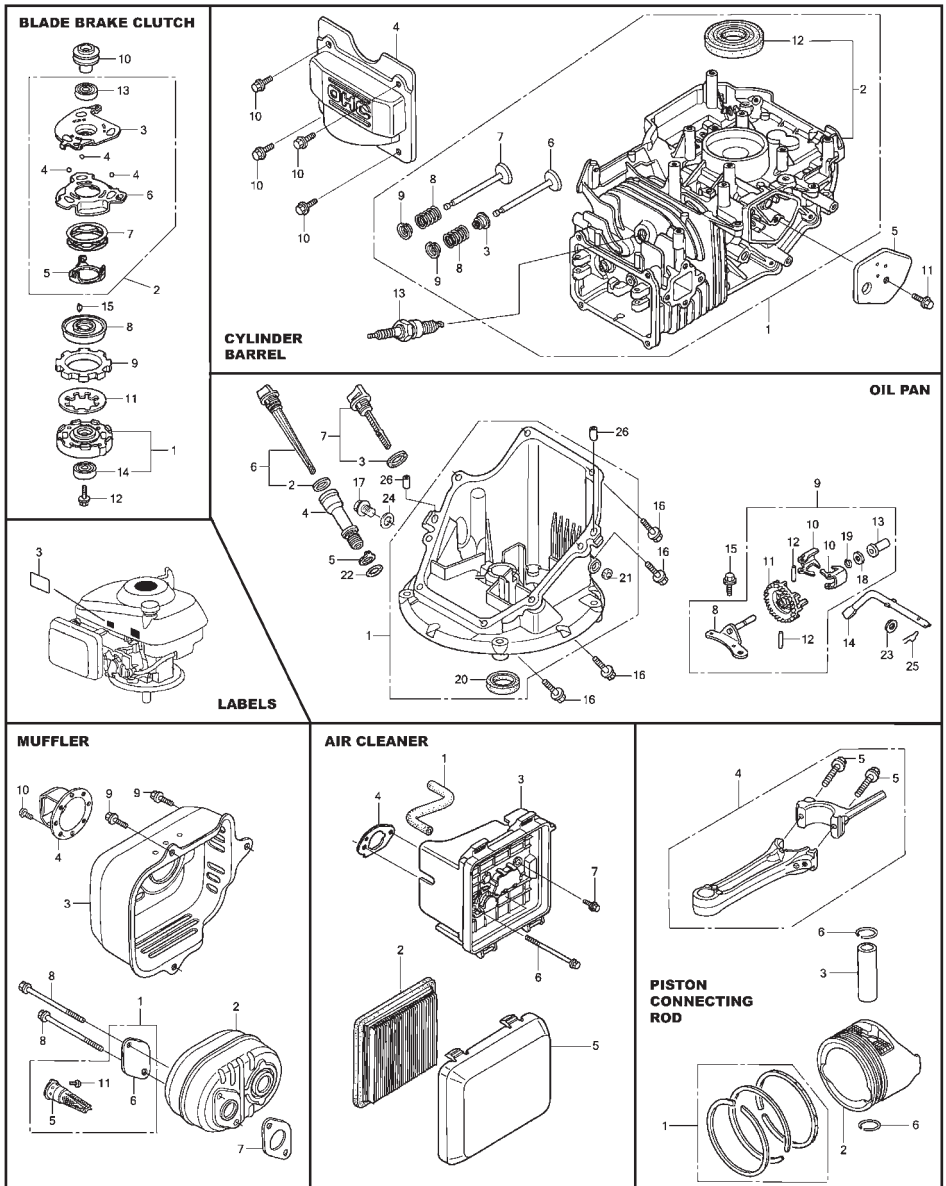

**CRANKSHAFT**

**KEY PART**

NO.	NO.	DESCRIPTION
4	6647341	Crankshaft
7	5581012	Washer, Thrust

**CAMSHAFT PULLEY**

**KEY PART**

NO.	NO.	DESCRIPTION
1	7049679	Pulley, Camshaft

2	5580063	Shaft, Campulley
3	7058985	Belt, Timing (84HU7 G-200)
4	5580089	Rocker Arm, Intake Valve
5	5580097	Rocker Arm, Exhaust Valve
6	5580105	Shaft, Rocker Arm
7	0294819	Adjustment Screw, Tappet
8	0004598	Adjustment Nut, Tappet
9	6315873	O-Ring (6.8 x 1.9)

**CONTROL**

**KEY PART**

NO.	NO.	DESCRIPTION
1	6869630	Arm, Governor
2	7229859	Rod, Governor
3	7544224	Spring, Governor
4	5580352	Spring, Throttle Return
5	4439428	Spring, Lever
6	6647630	Base, Control
9	6647655	Spring, Return, Control Lever
12	8106742	Holder, Cable
13	5580386	Rod, Choke
14	5611520	Switch Assembly, Engine Stop
15	2418671	Bolt, Governor Arm
17	5580998	Bolt, Flange (6 x 45) (CT200)
18	0145540	Screw, Pan (5 x 8)
20	0485946	Screw, Washer Head (4 x 12)
21	0471623	Nut, Flange (6mm)
22	1510361	Washer, Plain (4mm)

**OIL PAN**

**KEY PART**

NO.	NO.	DESCRIPTION
1	6771489	Pan Assembly, Oil
2	1452754	Gasket, Oil Filler Cap
4	5664503	Extension, Oil Filler
5	5664511	Washer, Extension Lock
6	5716915	Gauge Assembly, Oil Level
8	6384341	Shaft, Governor Holder
9	6384333	Governor Assembly
10	5580287	Weight, Governor
11	5580295	Holder, Governor Weight
12	1427244	Pin, Governor Weight
13	1427251	Slider, Governor
14	5580303	Shaft, Governor Arm
15	0803619	Bolt, Flange (6 x 14)
16	0748111	Bolt, Flange (6 x 25)
18	2413862	Washer, Thrust (6mm)
19	2456697	Clip, Governor Holder
20	5581046	Oil Seal (28 x 41.25 x 6)
22	1377704	O-Ring (14.8 x 2.4) (NOK)
23	0345900	Washer, Plain (6mm)
25	0115527	Pin, Lock (8mm)
26	1417369	Pin, Dowel (8 x 20)