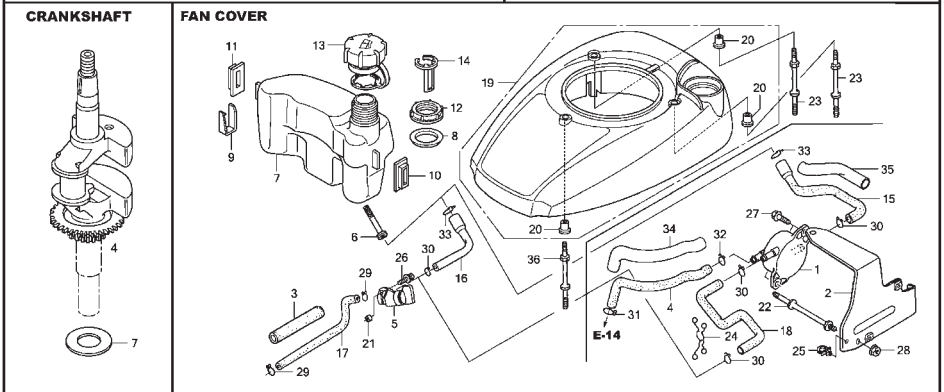

**NOTE:** All component dimensions given in U.S. inches. 1 inch = 25.4 mm.

**IMPORTANT:** Use only Original Equipment Manufacturer (O.E.M.) replacement parts. Failure to do so could be hazardous, damage your lawn mower and void your warranty.

**CRANKSHAFT**

**KEY PART**

NO.	NO.	DESCRIPTION
4	6647341	Crankshaft
7	5581012	Washer, Thrust

**CAMSHAFT PULLEY**

**KEY PART**

NO.	NO.	DESCRIPTION
1	7049679	Pulley, Camshaft

2	5580063	Shaft, Campulley
3	7058985	Belt, Timing (84HU7 G-200)
4	5580089	Rocker Arm, Intake Valve
5	5580097	Rocker Arm, Exhaust Valve
6	5580105	Shaft, Rocker Arm
7	0294819	Adjustment Screw, Tappet
8	0004598	Adjustment Nut, Tappet
9	6315873	O-Ring (6.8 x 1.9)

**OIL PAN**

**KEY PART**

NO.	NO.	DESCRIPTION
1	6771489	Pan Assembly, Oil
2	1452754	Gasket, Oil Filler Cap
4	5664503	Extension, Oil Filler
5	5664511	Washer, Extension Lock
6	5716915	Gauge Assembly, Oil Level
8	6384341	Shaft, Governor Holder
9	6384333	Governor Assembly
10	5580287	Weight, Governor
11	5580295	Holder, Governor Weight
12	1427244	Pin, Governor Weight
13	1427251	Slider, Governor
14	5580303	Shaft, Governor Arm
15	0803619	Bolt, Flange (6 x 14)
16	0748111	Bolt, Flange (6 x 25)
18	2413862	Washer, Thrust (6mm)
19	2456697	Clip, Governor Holder
20	5581046	Oil Seal (28 x 41.25 x 6)
22	1377704	O-Ring (14.8 x 2.4) (NOK)
23	0345900	Washer, Plain (6mm)
25	0115527	Pin, Lock (8mm)
26	1417369	Pin, Dowel (8 x 20)