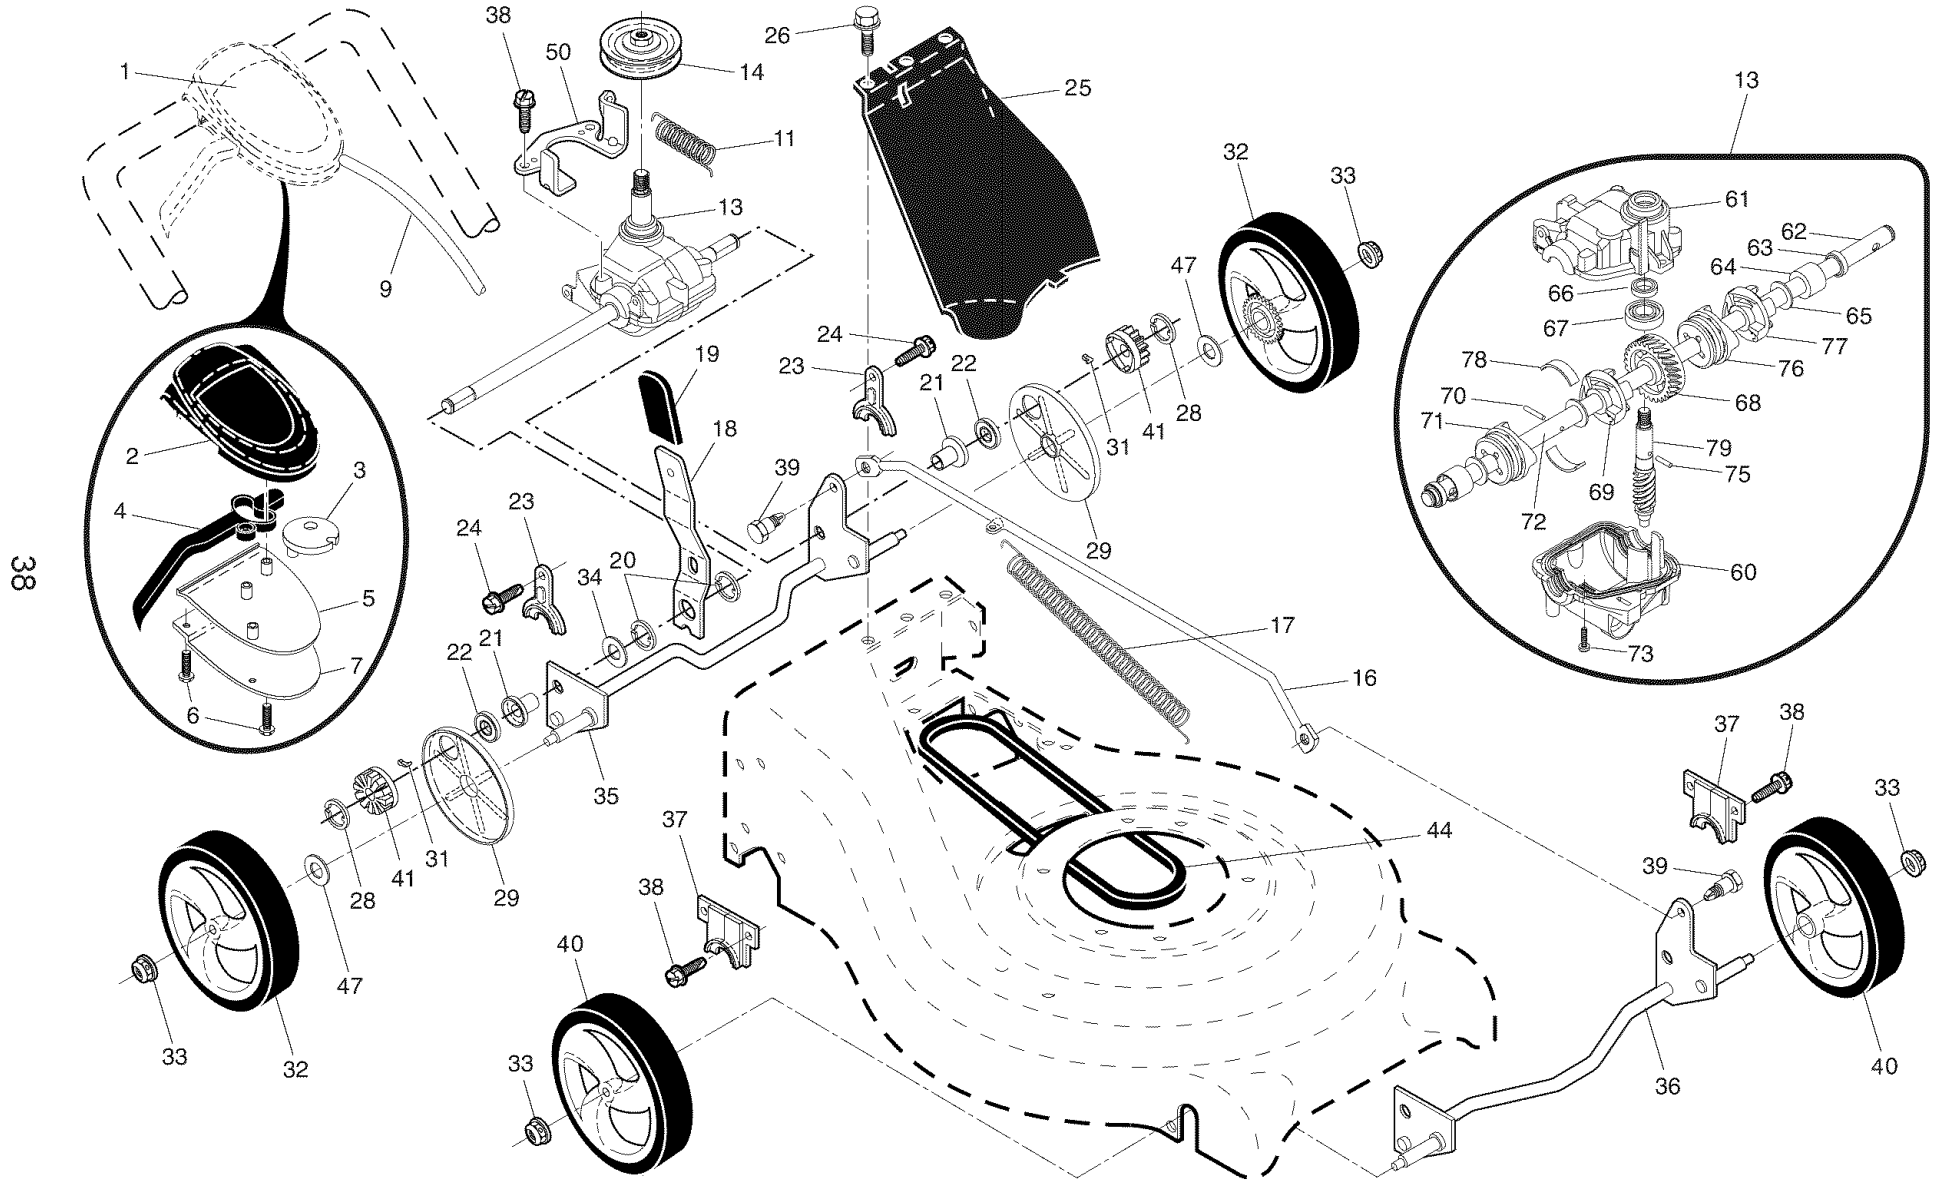

CRAFTSMAN ROTARY LAWN MOWER - - MODEL NUMBER 917.371822

CRAFTSMAN ROTARY LAWN MOWER - - MODEL NUMBER 917.371822

39

KEY NO.	PART NO.	DESCRIPTION	KEY NO.	PART NO.	DESCRIPTION	KEY NO.	PART NO.	DESCRIPTION
1	406254	Drive Control Assembly (Includes Cable)	24	57808	Screw, Tapping, Hex Head 1/4-20 x 3/4	47	67725	Washer, Flat 1/2
2	406260X428	Cover, Top	25	199775X428	Cover Drive	49	163409	Screw, Hi-Lo Thread
3	406282	Pulley	26	750634	Screw, Threaded, Rolled #10-25 x 1/2	50	404832X004	Belt Keeper
4	188281	Lever	28	12000058	E-Ring 7/16	60	412747	Case, Lower
5	406261X428	Cover, Bottom	29	189403	Cover, Dust, Wheel	61	412736	Case, Upper
6	181698	Screw	32	407756X427	Wheel & Tire Assembly, Rear 8 x 1-3/4	62	412737	Shaft, Output, Long
7	400235X479	Mounting Bracket	33	409148	Nut, Hex, Flangelock	63	183508	Seal, Output Shaft
9	406258	Cable, Drive	34	851226	Washer, Flat	64	183511	Bushing
11	406558	Spring, Return	35	403102X004	Shaft Assembly, Rear	65	183509	Washer
13	404839	Gear Case Assembly	36	407175X004	Shaft Assembly, Front	66	183514	Seal, Worm Shaft
14	193443	Pulley, Drive	37	161463	Retainer, Front Shaft	67	183506	Bearing, Ball
16	407147	Rod, Connecting	38	163409	Screw #12 x 5/8	68	412742	Gear, 28 Teeth
17	409616	Spring, Extension	39	407059	Bolt, Shoulder, Semi-Gimlett Point	69	412739	Fixed Dog Clutch, LH
18	193663X004	Spring Selector	40	407754X427	Wheel & Tire Assembly, Front 8 x 1-3/4	70	412741	Pin, Output Shaft
19	167650	Knob, Selector Spring	41	404835	Pinion	71	412740	Movable Dog Clutch, LH
20	12000022	E-Ring 7/8	44	406580	V-Belt	72	412756	Shaft, Output, Short
21	412450	Bearing Support	45	404845	Pawl	73	183513	Screw, Case
22	191039	Bearing, Ball				75	412746	Pin, Worm Shaft
23	161118X004	Retainer, Drive Assembly, Stamped				76	412744	Fixed Dog Clutch, RH
						77	412743	Movable Dog Clutch, RH
						78	410731	Spring, Leaf
						79	412737	Shaft, Worm

NOTE: All component dimensions given in U.S. inches. 1 inch = 25.4 mm.

IMPORTANT: Use only Original Equipment Manufacturer (O.E.M.) replacement parts. Failure to do so could be hazardous, damage your lawn mower and void your warranty.