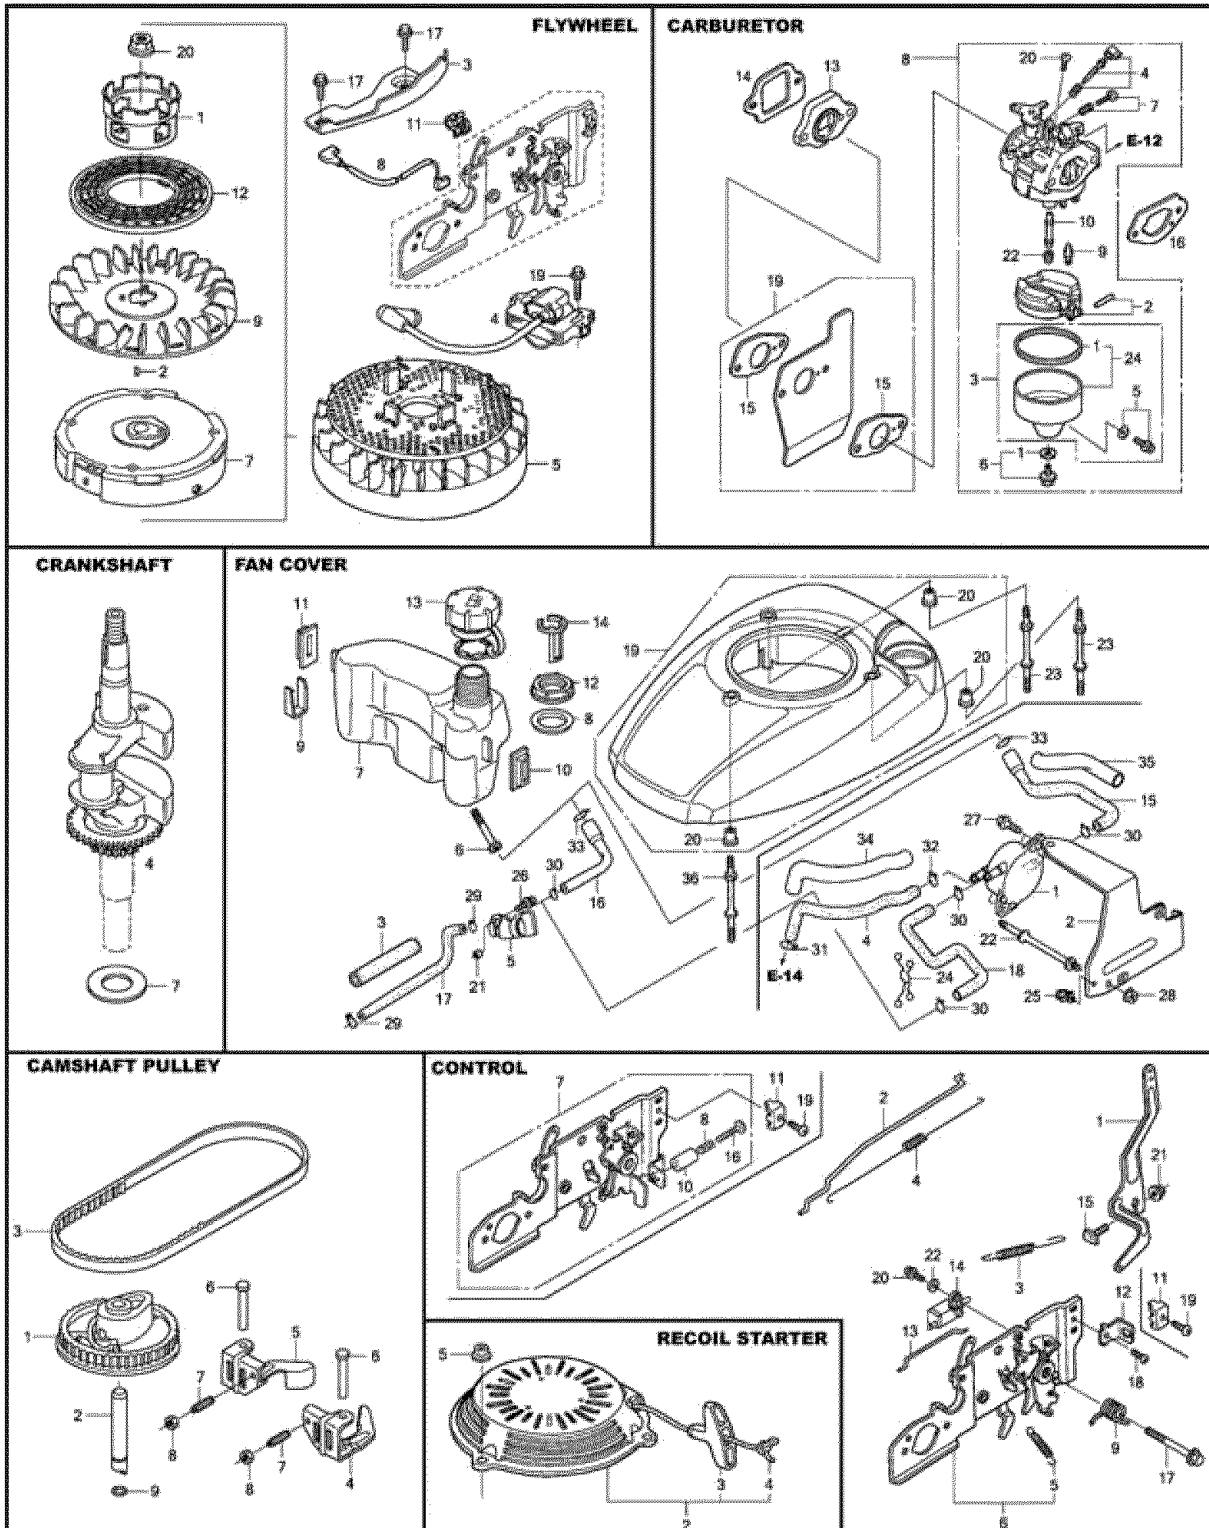

**NOTE:** All component dimensions given in U.S. inches. 1 inch = 25.4 mm.

**IMPORTANT:** Use only Original Equipment Manufacturer (O.E.M.) replacement parts. Failure to do so could be hazardous, damage your lawn mower and void your warranty.

**CRANKSHAFT**

KEY NO.	PART NO.	DESCRIPTION
4	6647341	Crankshaft
7	5581012	Washer, Thrust

**CAMSHAFT PULLEY**

KEY NO.	PART NO.	DESCRIPTION
1	7049679	Pulley, Camshaft
2	5580063	Shaft, Campulley
3	7058985	Belt, Timing (84HU7 G-200)
4	5580089	Rocker Arm, Intake Valve
5	5580097	Rocker Arm, Exhaust Valve
6	5580105	Shaft, Rocker Arm
7	0294819	Adjustment Screw, Tappet
8	0004598	Adjustment Nut, Tappet
9	6315873	O-Ring (6.8 x 1.9)

**CONTROL**

KEY NO.	PART NO.	DESCRIPTION
1	6869630	Arm, Governor
2	7229859	Rod, Governor
3	7544224	Spring, Governor
4	5580352	Spring, Throttle Return
5	4439428	Spring, Lever
6	6647630	Base, Control
9	6647655	Spring, Return, Control Lever
12	8106742	Holder, Cable
13	5580386	Rod, Choke
14	5611520	Switch Assembly, Engine Stop
15	2418671	Bolt, Governor Arm
17	5580998	Bolt, Flange (6 x 45) (CT200)
18	0145540	Screw, Pan (5 x 8)
20	0485946	Screw, Washer Head (4 x 12)
21	0471623	Nut, Flange (6mm)
22	1510361	Washer, Plain (4mm)

**OIL PAN**

KEY NO.	PART NO.	DESCRIPTION
1	6771489	Pan Assembly, Oil
2	1452754	Gasket, Oil Filler Cap
4	5664503	Extension, Oil Filler
5	5664511	Washer, Extension Lock
6	5716915	Gauge Assembly, Oil Level
8	6384341	Shaft, Governor Holder
9	6384333	Governor Assembly
10	5580287	Weight, Governor
11	5580295	Holder, Governor Weight
12	1427244	Pin, Governor Weight
13	1427251	Slider, Governor
14	5580303	Shaft, Governor Arm
15	0803619	Bolt, Flange (6 x 14)
16	0748111	Bolt, Flange (6 x 25)
18	2413862	Washer, Thrust (6mm)
19	2456697	Clip, Governor Holder
20	5581046	Oil Seal (28 x 41.25 x 6)
22	1377704	O-Ring (14.8 x 2.4) (NOK)
23	0345900	Washer, Plain (6mm)
25	0115527	Pin, Lock (8mm)
26	1417369	Pin, Dowel (8 x 20)