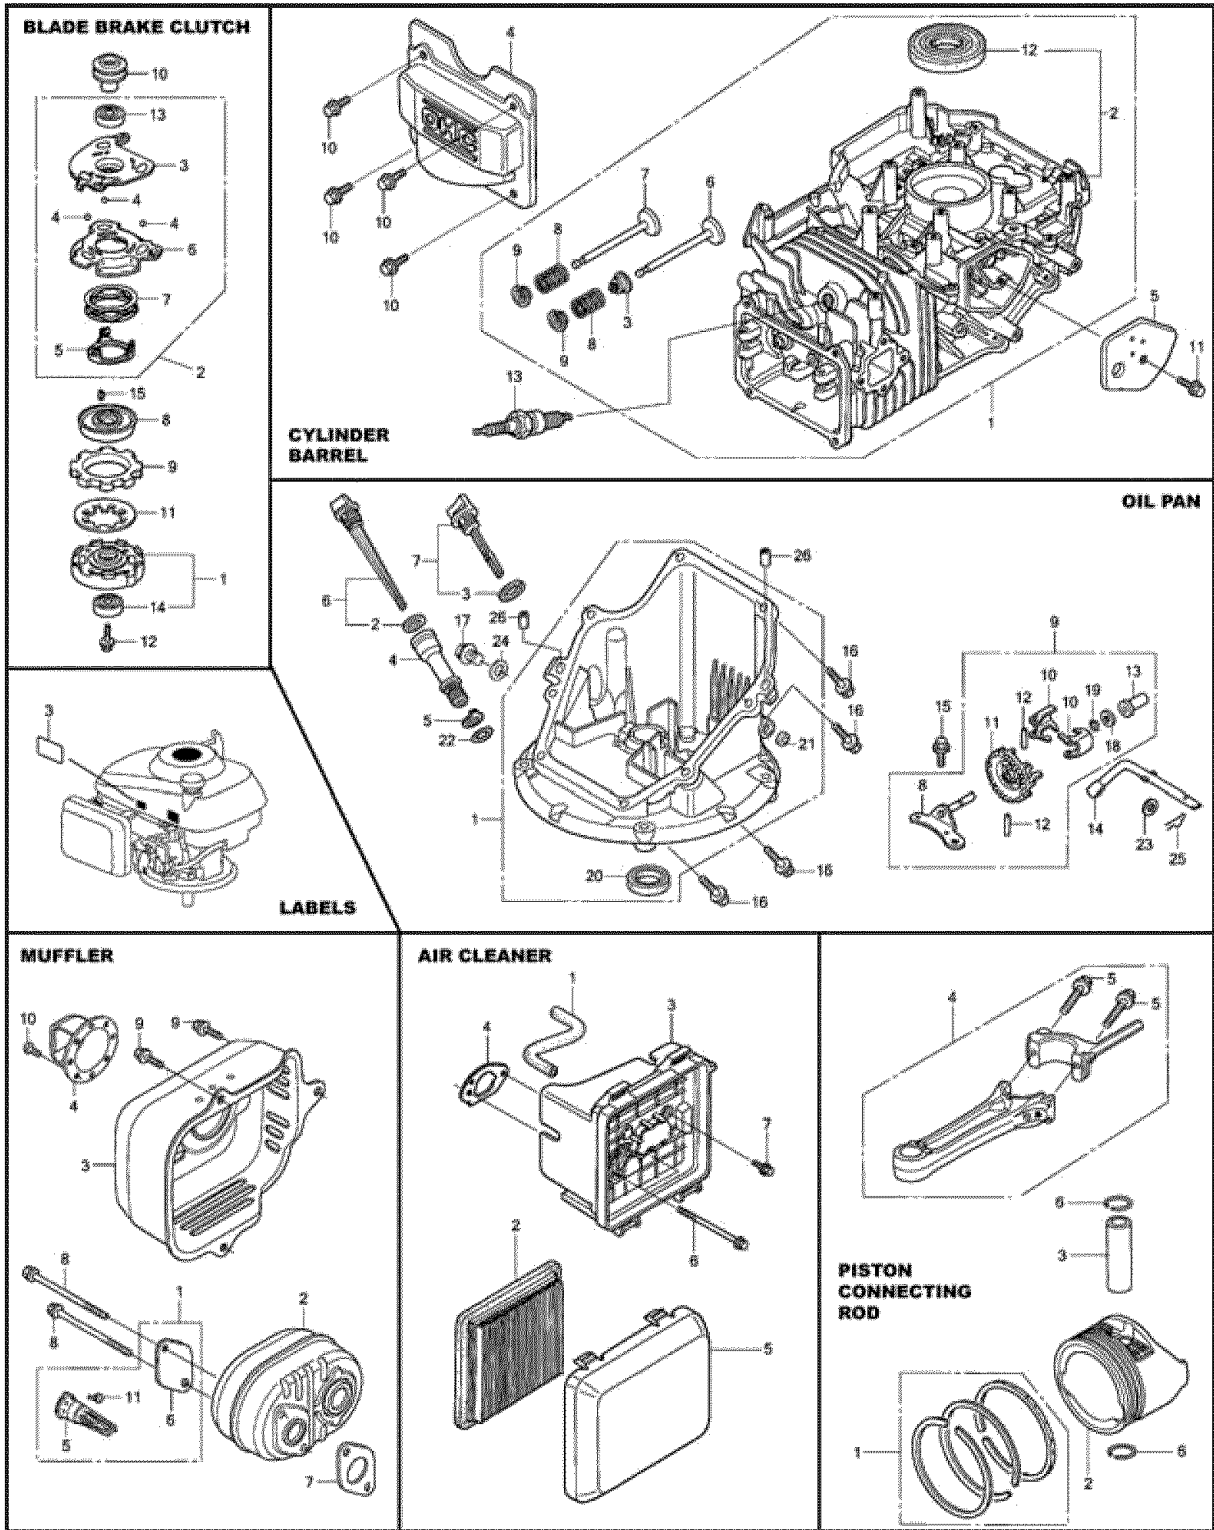

BLADE / BRAKE CLUTCH

KEY NO.	PART NO.	DESCRIPTION
1	6651327	Holder Assembly, Blade
2	7058951	Plate Assembly, Ball Control
3	7111107	Plate, Ball Control
4	6651467	Ball, Steel
5	6651434	Plate, Spring Hook
6	7058969	Plate, Brake
7	6651459	Spring, Ball Plate
8	6651400	Disk, Drive
9	6685440	Disk, Driven
10	7058977	Pulley, Drive
11	6685465	Spring, Clutch
12	6651541	Bolt, Flange (10 x 24)
13	6651442	Bearing, Radial Ball (6006)
14	6651384	Bearing, Radial Ball (6204)
15	0285882	Key, Woodruff (16 x 15)

CYLINDER BARREL

KEY NO.	PART NO.	DESCRIPTION
1	7809890	Cylinder Assembly (010)
3	6839831	Seal, Valve Stem
4	5579990	Cover, Head
5	5580006	Cover, Breather (Breather Valve Assembly)
6	7647118	Valve, Intake
7	5580121	Valve, Exhaust
8	5580139	Spring, Valve
9	7526148	Retainer, Valve Spring
10	0636845	Bolt, Flange (6 x 12) (CT200)
11	0803619	Bolt, Flange (6 x 14)
12	5581038	Oil Seal (25.4 x 62 x 6)
13	1441112	Spark Plug (BPR6ES) (NGK)

MUFFLER

KEY NO.	PART NO.	DESCRIPTION
1	8213587	Kit, Spark Arrester
2	5580485	Muffler
3	7377062	Protector, Muffler
5	5656012	Arrester, Spark
6	5611397	Plate, Arrester Number
7	5737457	Gasket, Muffler
8	5580972	Bolt, Flange (6 x 79) (CT200)
9	0636845	Bolt, Flange (6 x 12) (CT200)
11	1431121	Screw, Tapping #4 x 6

LABELS

KEY NO.	PART NO.	DESCRIPTION
3	8311029	Label, Warning

AIR CLEANER

KEY NO.	PART NO.	DESCRIPTION
1	5580154	Tube, Breather
2	8236440	Element, Air Cleaner
3	5580410	Case Assembly, Air Cleaner
4	5664560	Gasket, Air Cleaner
5	7745011	Cover, Air Cleaner
6	5580964	Bolt, Flange (6 x 86) (CT200)
7	2374742	Bolt, Flange (6 x 14)

PISTON CONNECTING ROD

KEY NO.	PART NO.	DESCRIPTION
1	8571937	Ring Set, Piston (Teikoku)
2	8571945	Piston
3	1426576	Pin, Piston
4	8270217	Rod Assembly, Connecting
5	1431055	Bolt, Connecting Rod
6	2605517	Clip, Piston Pin (13mm)

OIL PAN

KEY NO.	PART NO.	DESCRIPTION
1	6771489	Pan Assembly, Oil
2	1452754	Gasket, Oil Filler Cap
4	5664503	Extension, Oil Filler
5	5664511	Washer, Extension Lock
6	5716915	Gauge Assembly, Oil Level
8	6384341	Shaft, Governor Holder
9	6384333	Governor Assembly
10	5580287	Weight, Governor
11	5580295	Holder, Governor Weight
12	1427244	Pin, Governor Weight
13	1427251	Slider, Governor
14	5580303	Shaft, Governor Arm
15	0803619	Bolt, Flange (6 x 14)
16	0748111	Bolt, Flange (6 x 25)
18	2413862	Washer, Thrust (6mm)
19	2456697	Clip, Governor Holder
20	5581046	Oil Seal (28 x 41.25 x 6)
22	1377704	O-Ring (14.8 x 2.4) (NOK)
23	0345900	Washer, Plain (6mm)
25	0115527	Pin, Lock (8mm)
26	1417369	Pin, Dowel (8 x 20)