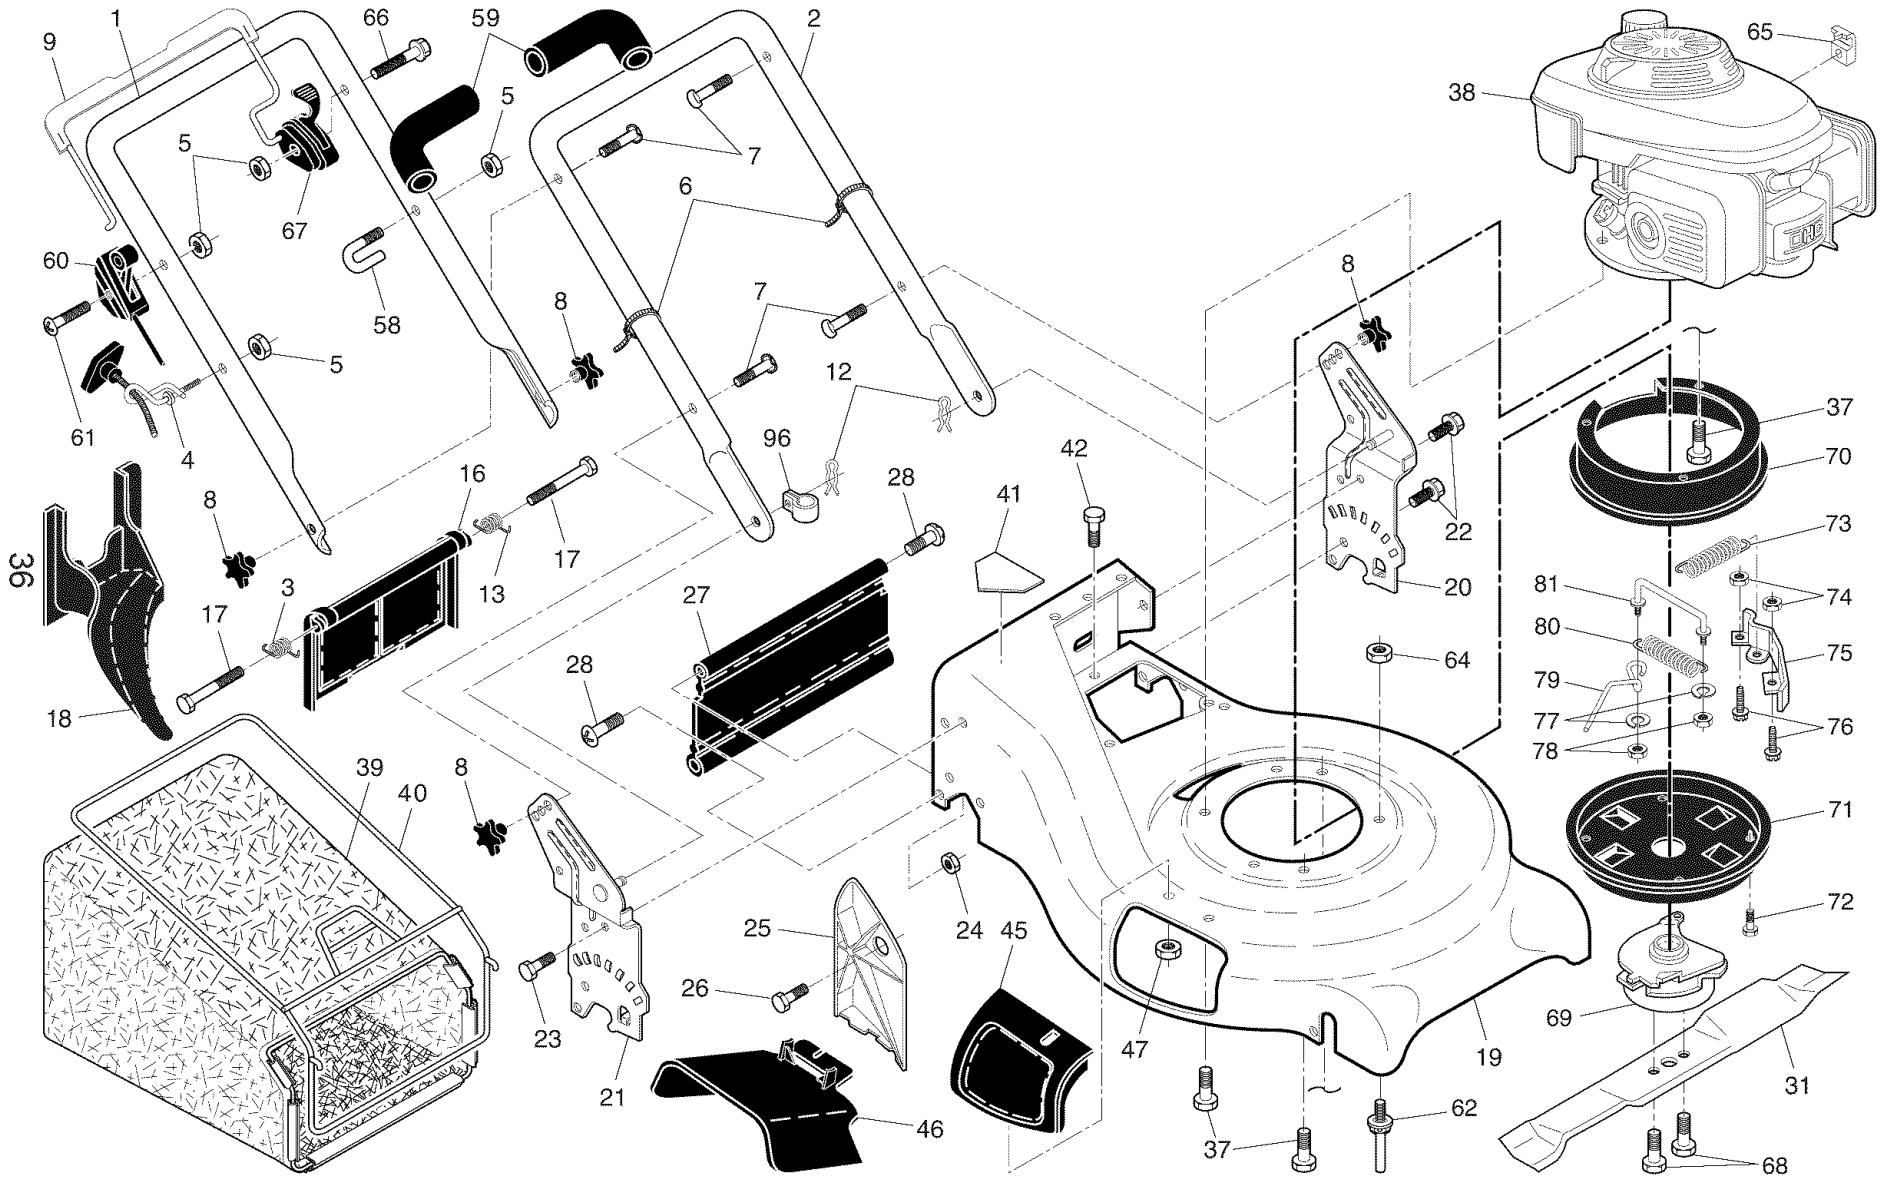

CRAFTSMAN ROTARY LAWN MOWER - - MODEL NUMBER 917.371822

REPAIR PARTS

CRAFTSMAN ROTARY LAWN MOWER - - MODEL NUMBER 917.371822

37

KEY NO.	PART NO.	DESCRIPTION	KEY NO.	PART NO.	DESCRIPTION	KEY NO.	PART NO.	DESCRIPTION
1	189746	Upper Handle Assembly (Includes Foam Grip)	31	180459	Blade, 21"	70	188527X479	Belt Cover, Upper
			37	150406	Bolt, Engine, Special, Dogpoint 3/8-16	71	180191	Belt Cover, Lower
2	193664X479	Handle, Lower			Engine, Honda,	72	750097	Screw, Tapping, Hex Washer Head #10-24
3	405416	Spring, Rear Door, RH	38	---	Model Number GCV-160- LABHH (See Breakdown)	73	180393	Spring
4	194788	Rope Guide			Grassbag	74	73900400	Nut, Hex, Centerlock, Zinc Plated 1/4-20
5	132004	Nut, Hex, with Lockwasher Insert 1/4-20	39	407533	Frame, Grassbag	75	188525X004	Bracket
6	66426	Wire, Tie	40	411951	Danger Decal	76	74780410	Bolt, Hex Cap Head 1/4-20 x 5/8
7	191574	Bolt, Handle 5/16-18 x 1.75	41	404763	Screw, Tapping, Hex Head, with Sems 1/4-20 x 1/2	77	53998	Washer, Flat
8	182398	Knob, Handle	42	54583	Mulcher Door Assembly	78	73510600	Nut, Hex 3/8-16
9	187138X428	Control Bar	45	183058X428	Discharge Deflector	79	188545	Belt Keeper
12	51793	Cotter, Hairpin	46	169699X428	Nut, Hex, Flangelock 1/4-20	80	180394	Spring
13	405415	Spring, Rear Door, LH	47	88349	Clip, Wireform	81	180188	Link, Torque
16	401815X428	Rear Door Assembly	58	182003	Grip, Foam	96	197991	Clip, Cable
17	184193	Bolt, Rear Door	59	182748	Throttle / Engine Control	--	404764	Warning Decal (not shown)
18	198170	Plug, Mulcher	60	190878	Screw, Hex Head 1/4-20 x 2-1/8	--	418489	Owner's Manual
19	410465	Kit, Lawn Mower Housing	61	183365	Belt Guide, Stud	Available accessories (not included with lawn mower):		
20	193917X479	Handle Bracket, LH	62	182131	Nut, Hex 3/8-16			
21	193916X479	Handle Bracket, RH	64	197033	Bracket, Throttle			
22	150078	Screw, Hex Washer Head 5/16-18 x 3/4	65	190903	Screw, Hex Washer Head 1/4-20 x 1/2	--	71 33623	Gas Can (2.5 Gallon Container)
23	163183	Bolt, Hex Head 5/16-18 x 5/8	66	189937	Blade Brake / Clutch Control	--	71 33500	Fuel Stabilizer
24	73800500	Lockut, Hex 5/16-18	67	194129X428	Bolt, Hex Head	--	71 33000	SAE 30W Oil (20 Ounce Bottle)
25	161333	Baffle, Side	68	180460	Blade Brake Clutch (See Engine Breakdown)			
26	163409	Screw #12 x 5/8	69	---				
27	408442	Rear Skirt						
28	88652	Screw, Hinge 1/4-20 x 1.25						

NOTE: All component dimensions given in U.S. inches. 1 inch = 25.4 mm.

IMPORTANT: Use only Original Equipment Manufacturer (O.E.M.) replacement parts. Failure to do so could be hazardous, damage your lawn mower and void your warranty.