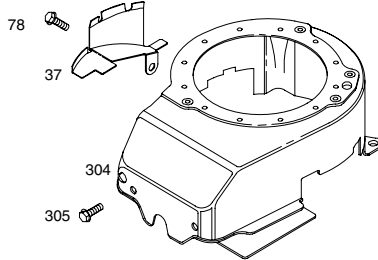

1036 EMISSIONS LABEL