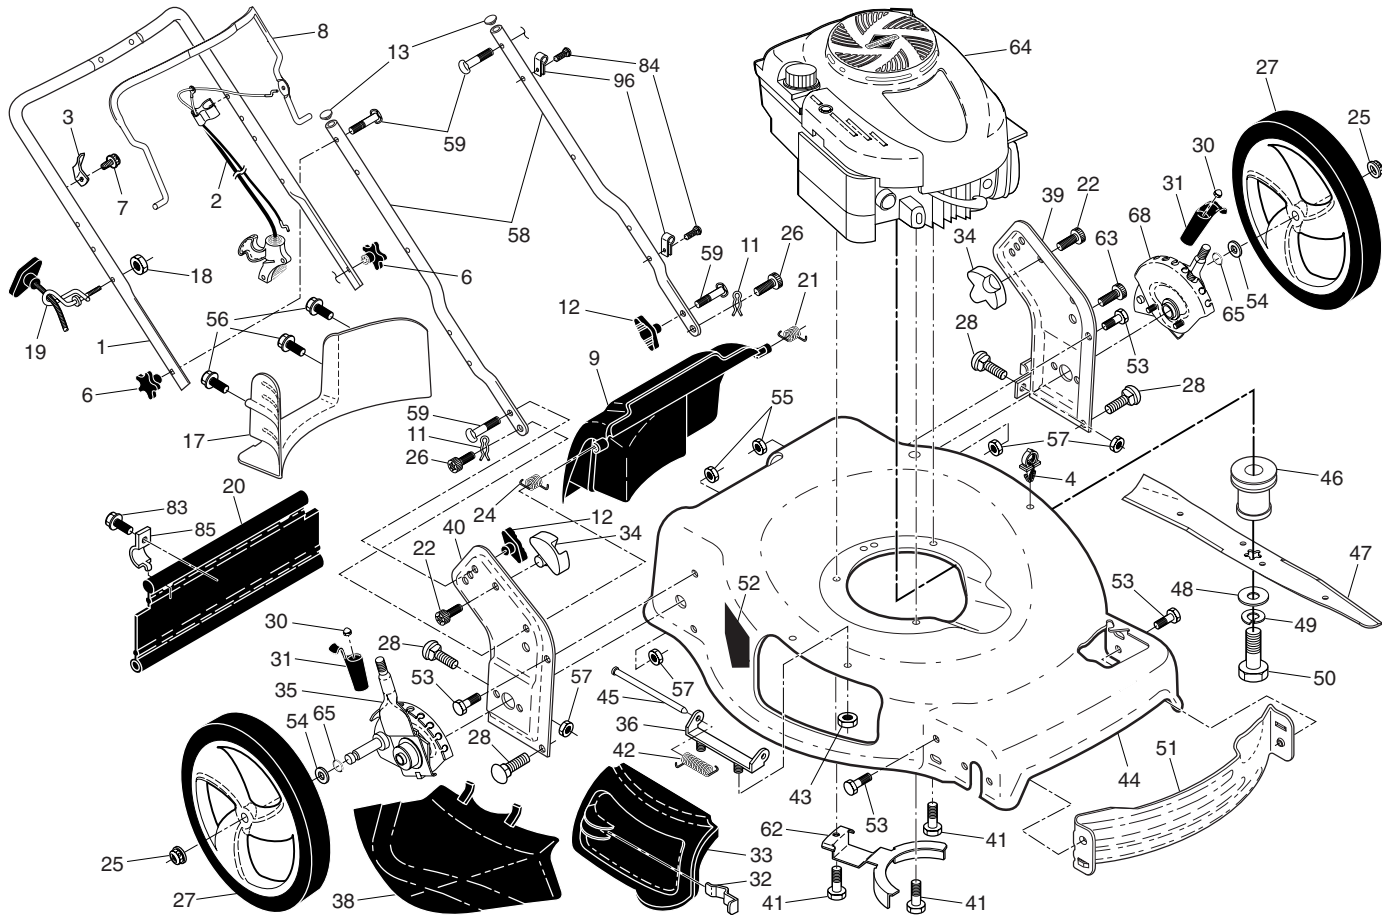

CRAFTSMAN ROTARY LAWN MOWER - - MODEL NUMBER 917.370680

CRAFTSMAN ROTARY LAWN MOWER - - MODEL NUMBER 917.370680

KEY NO.	PART NO.	DESCRIPTION	KEY NO.	PART NO.	DESCRIPTION	KEY NO.	PART NO.	DESCRIPTION
1	427615X479	Upper Handle	32	419944	Latch, Mulcher Door	56	17411312	Screw, Hex Washer Head #13 x 3/4
2	438385	Cable, Engine Zone Control / Rear Door Prop	33	423358	Mulcher Door	57	155377	Nut, Hex 3/8-16
3	429930X004	Bracket, Upstop	34	419946X615	Pivot Bracket	58	437517X479	Bar, Handle, Lower
4	145006	Guide, Cable	35	431131	Kit, Wheel Adjuster, Rear, RH (Includes Red Knob & Pushnut)	59	191574	Handle Bolt
5	66426	Wire Tie	36	175735	Hinge Bracket Assembly	62	431913X004	Belt Retainer
6	182398	Handle Knob, Star	38	419942X428	Discharge Deflector	63	178848	Screw #10-16 x 5/8
7	750634	Screw #10-24 x 1/2	39	442470X479	Handle Bracket, LH	64	---	Engine, Briggs & Stratton, Model Number 128T02-1270-B1 (See Breakdown)
8	427612X428	Control Bar	40	428526X479	Handle Bracket, RH	65	197480	O-Ring
9	430657	Rear Door Assembly	41	150406	Screw, Dogpoint 3/8-16 x 1-1/8	68	431134	Kit, Wheel Adjuster, Rear, LH (Includes Red Knob and Pushnut)
11	425575	Hairpin, Door/Handle Pivot	42	193000	Spring, Torsion	83	750097	Screw, Hex Washer Head
12	189713X428	Handle Knob, Standard	43	191730	Nut, Hex, Nylock	84	428124	Fastener, Push
13	437516	Plug, Lower Handle Bar	44	431558	Kit, Lawn Mower Housing	85	429801X004	Mounting Bracket, Skirt
17	427120X428	Rear Baffle	45	175650	Rod, Hinge	96	197991	Clip, Cable
18	132004	Keps Locknut 1/4-20	46	421782	Blade Adapter / Pulley	--	439068	Owner's Manual, English/Spanish
19	194788	Rope Guide	47	421825	Blade, 22"	Available accessories not included with mower:		
20	429157	Rear Skirt	48	851074	Washer, Hardened	--	71 33623	Gas Can (2.5 Gallon Container)
21	419949	Spring, Rear Door, LH, Black	49	850263	Washer, Helical	--	71 33500	Fuel Stabilizer
22	141841	Screw, Panhead, Torx #20	50	851084	Screw, Machine, Hex Head 3/8-24 x 1-3/8 Grade 8	--	71 33000	SAE 30W Oil (20 Ounce Bottle)
24	419948	Spring, Rear Door, RH, Grey	51	430599	Front Baffle			
25	409149	Nut, Hex, Flanged	52	404763	Decal, Danger			
26	419945	Screw, Door/Handle Pivot	53	17000510	Screw, Hex Head			
27	431880X460	Wheel & Tire Assembly, Rear	54	88348	Washer, Flat			
28	72270505	Bolt, Carriage 5/16-18 x 5/8	55	191730	Nut, Hex, Flanged 1/4-20			
30	413808	Nut, Push						
31	419407X615	Selector Knob						

NOTE: All component dimensions given in U.S. inches. 1 inch = 25.4 mm.

IMPORTANT: Use only Original Equipment Manufacturer (O.E.M.) replacement parts. Failure to do so could be hazardous, damage your lawn mower and void your warranty.