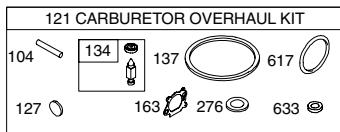

Engine Power Rating Information

The gross power rating for individual gas engine models is labeled in accordance with SAE (Society of Automotive Engineers) code J11940 (Small Engine Power & Torque Rating Procedure), and rating performance has been obtained and corrected in accordance with SAE J1995 (Revision 2002-5). Actual gross engine power will be lower and is affected by, among other things, ambient operating conditions and engine-to-engine variability. Given both the wide array of products on which engines are placed and the variety of environmental issues applicable to operating the equipment, the gas engine will not develop the rated gross power when used in a given piece of power equipment (actual "on-site" or net horsepower). This difference is due to a variety of factors including, but not limited to, accessories (air cleaner, exhaust, charging, cooling, carburetor, fuel pump, etc.), application limitations, ambient operating conditions (temperature, humidity, altitude), and engine-to-engine variability. Due to manufacturing and capacity limitations, Briggs & Stratton may substitute an engine of higher rated power for this Series engine.