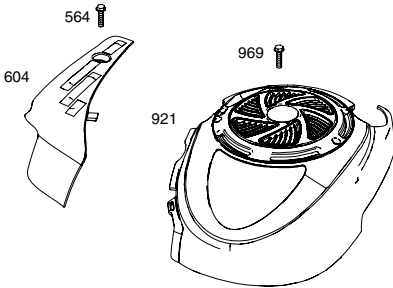

1036 EMISSIONS LABEL