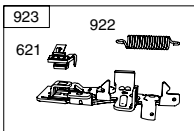

1036 EMISSIONS LABEL