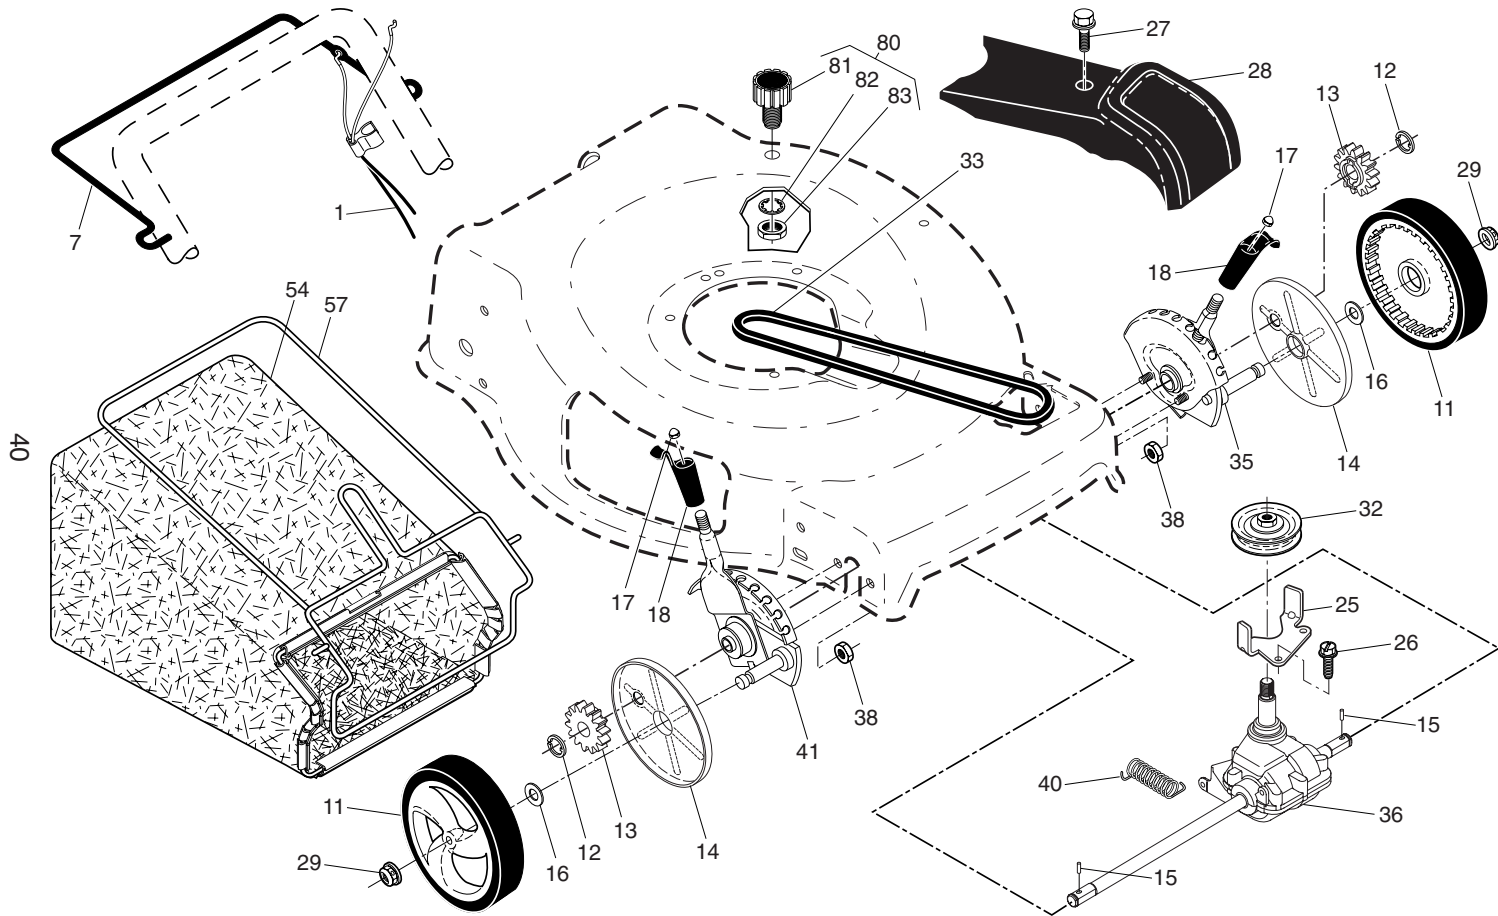

NOTE: All component dimensions given in U.S. inches. 1 inch = 25.4 mm.

IMPORTANT: Use only Original Equipment Manufacturer (O.E.M.) replacement parts. Failure to do so could be hazardous, damage your lawn mower and void your warranty.

CRAFTSMAN ROTARY LAWN MOWER -- MODEL NUMBER 917.370680

CRAFTSMAN ROTARY LAWN MOWER - - MODEL NUMBER 917.370680

KEY NO.	PART NO.	DESCRIPTION	KEY NO.	PART NO.	DESCRIPTION
1	439452	Cable, Drive Control	32	194018	Drive Pulley
7	194185X615	Control Bar, Drive	33	196853	V-Belt
11	194231X460	Wheel & Tire Assembly, Front	35	431124	Kit, Wheel Adjuster, Front, LH (Includes Red Knob and Pushnut)
12	12000058	E-Ring	36	424741	Gear Case Assembly, Complete
13	403849	Pinion	38	191730	Locknut, Hex 1/4-20
14	189403	Dust Cover	40	406558	Spring
15	404845	Pawl, Drive	41	431121	Kit, Wheel Adjuster, Front, RH (Includes Red Knob and Pushnut)
16	67725	Washer, Flat 3/8	54	439330	Grassbag
17	413808	Nut, Push	57	419951	Frame, Grassbag
18	419345X615	Selector Knob	80	421114	Water Washout Assembly
25	430458X004	Belt Keeper	81	419735	Fitting, Water Washout
26	163409	Screw, Hi-Lo Thread #12 x 5/8	82	415585	Washer, Lock, Internal Tooth
27	175262	Pan Head Tapping Screw #10-24 x 2-3/4	83	415586	Locknut, Hex, with O-Ring
28	421094	Drive Cover			
29	409148	Locknut, Hex			

NOTE: All component dimensions given in U.S. inches. 1 inch = 25.4 mm