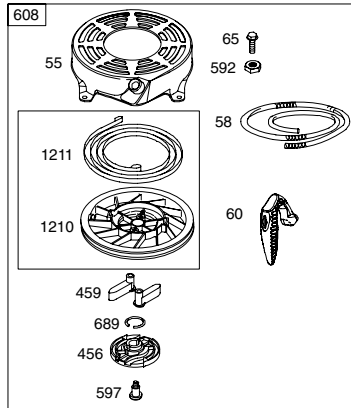

1036 EMISSIONS LABEL