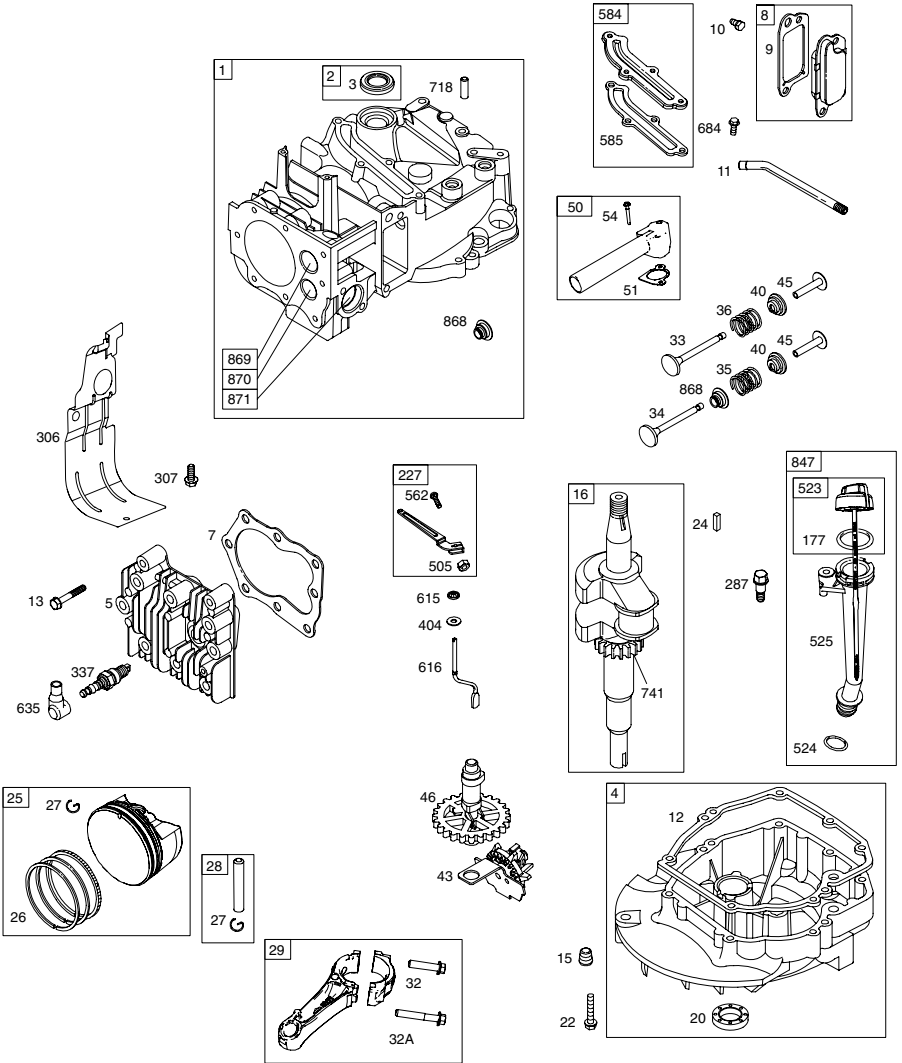

CRAFTSMAN ROTARY LAWN MOWER - - MODEL NUMBER 917.370680

KEY NO.	PART NO.	DESCRIPTION	KEY NO.	PART NO.	DESCRIPTION
1	439452	Cable, Drive Control	32	194018	Drive Pulley
7	194185X615	Control Bar, Drive	33	196853	V-Belt
11	194231X460	Wheel & Tire Assembly, Front	35	431124	Kit, Wheel Adjuster, Front, LH (Includes Red Knob and Pushnut)
12	12000058	E-Ring	36	424741	Gear Case Assembly, Complete
13	403849	Pinion	38	191730	Locknut, Hex 1/4-20
14	189403	Dust Cover	40	406558	Spring
15	404845	Pawl, Drive	41	431121	Kit, Wheel Adjuster, Front, RH (Includes Red Knob and Pushnut)
16	67725	Washer, Flat 3/8	54	439330	Grassbag
17	413808	Nut, Push	57	419951	Frame, Grassbag
18	419345X615	Selector Knob	80	421114	Water Washout Assembly
25	430458X004	Belt Keeper	81	419735	Fitting, Water Washout
26	163409	Screw, Hi-Lo Thread #12 x 5/8	82	415585	Washer, Lock, Internal Tooth
27	175262	Pan Head Tapping Screw #10-24 x 2-3/4	83	415586	Locknut, Hex, with O-Ring
28	421094	Drive Cover			
29	409148	Locknut, Hex			

NOTE: All component dimensions given in U.S. inches. 1 inch = 25.4 mm.

IMPORTANT: Use only Original Equipment Manufacturer (O.E.M.) replacement parts. Failure to do so could be hazardous, damage your lawn mower and void your warranty.

48 SHORT BLOCK

1058 OPERATOR'S MANUAL

1329 REPLACEMENT ENGINE

1330 REPAIR MANUAL