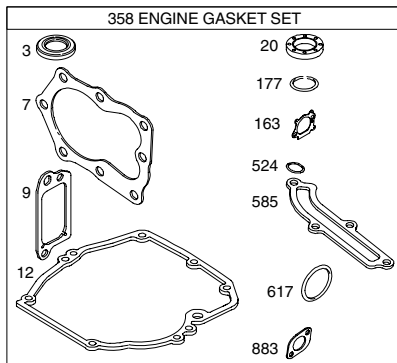

Engine Power Rating Information

The gross power rating for individual gas engine models is labeled in accordance with SAE (Society of Automotive Engineers) code J11940 (Small Engine Power & Torque Rating Procedure), and rating performance has been obtained and corrected in accordance with SAE J1995 (Revision 2002-5). Actual gross engine power will be lower and is affected by, among other things, ambient operating conditions and engine-to-engine variability. Given both the wide array of products on which engines are placed and the variety of environmental issues applicable to operating the equipment, the gas engine will not develop the rated gross power when used in a given piece of power equipment (actual "on-site" or net horsepower). This difference is due to a variety of factors including, but not limited to, accessories (air cleaner, exhaust, charging, cooling, carburetor, fuel pump, etc.), application limitations, ambient operating conditions (temperature, humidity, altitude), and engine-to-engine variability. Due to manufacturing and capacity limitations, Briggs & Stratton may substitute an engine of higher rated power for this Series engine.