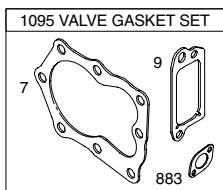

Engine Power Rating Information

The gross power rating for individual gas engine models is labeled in accordance with SAE (Society of Automotive Engineers) code J11940 (Small Engine Power & Torque Rating Procedure), and rating performance has been obtained and corrected in accordance with SAE J1995 (Revision 2002-5). Actual gross engine power will be lower and is affected by, among other things, ambient operating conditions and engine-to-engine variability. Given both the wide array of products on which engines are placed and the variety of environmental issues applicable to operating the equipment, the gas engine will not develop the rated gross power when used in a given piece of power equipment (actual "on-site" or net horsepower). This difference is due to a variety of factors including, but not limited to, accessories (air cleaner, exhaust, charging, cooling, carburetor, fuel pump, etc.), application limitations, ambient operating conditions (temperature, humidity, altitude), and engine-to-engine variability. Due to manufacturing and capacity limitations, Briggs & Stratton may substitute an engine of higher rated power for this Series engine.