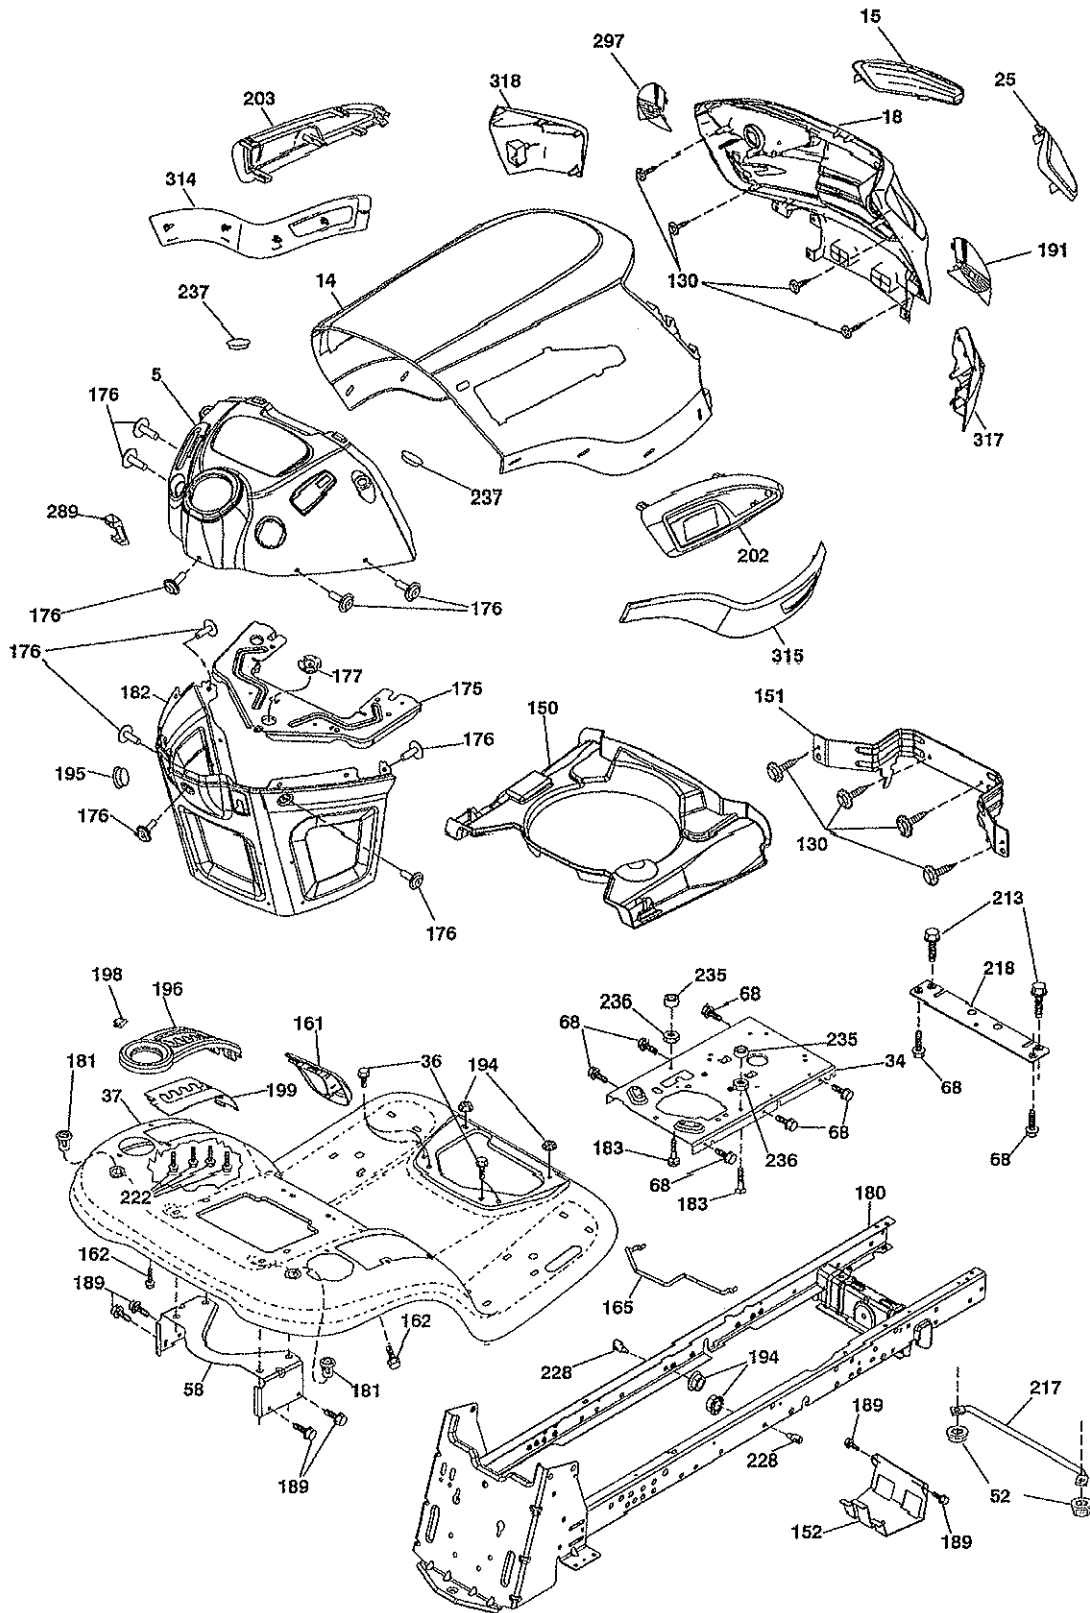

POSITION	CIRCUIT	"MAKE"
OFF	M+G+A1	
RUN/OVERRIDE	B+A1	
RUN	B+A1	L+A2
START	B + S + A1	

WIRING INSULATED CLIPS  
NOTE: IF WIRING INSULATED CLIPS WERE REMOVED FOR SERVICING OF UNIT, THEY SHOULD BE RE-INSTALLED TO PROPERLY SECURE YOUR WIRING.

Key ID	Part Number	Description
00NI01	416405	COUPLING QUICK DISCONNECT
00NI02	187292	MANDREL ASSEMBLY SERVICE (INCLUDES KEY NOS. 13-15 AND 33)
00NI03	403349	REPLACEMENT MOWER, COMPLETE
00NI04	193100X428	PAD FOOTREST RH
00NI05	193101X428	PAD FOOTREST LH
00NI06	446649	MANUAL, OPERATOR'S (ENG/SPAN)
00NI07	446650	MANUAL, PARTS
00NI08	144334	SEALANT, TIRE (10 OZ. TUBE)
1	163465	BATTERY
2	74760412	BOLT HEX HEAD 1/4-20 X 3/4
8	186491	BOX BATTERY
16	176138	SWITCH INTERLOCK PUSH-IN
21	400252	HARNESS SOCKET LIGHT W/4152J
22	4152J	BULB LIGHT
24	400253	CABLE BATTERY
25	412895	CABLE STARTER
26	175158	FUSE
27	73510400	NUT KEPS HEX 1/4-20 UNC
28	145491	CABLE, GROUND
29	401545	SWITCH, SEAT
30	193350	SWITCH, IGN
33	411932	KEY/CHAIN
34	110712X	SWITCH LIGHT/RESET
40	401104	HARNESS IGN. DASH
41	17720408	SCREW 1/4-20 X 1/2
42	131563	COVER, TERMINAL
43	192507	SOLENOID
46	401763	GAUGE HOURMETER
50	174652	SWITCH, PTO
55	17060512	SCREW 5/16-18 X 3/4
71	194276	HARNESS IGNITION
79	175242	SOCKET ASSEMBLY BULB
90	435395	COVER TERMINAL BATTERY
91	190270	STRAP BATTERY MOUNT FRONT
92	196615	HARNESS PIGTAIL CONSOLE
93	192540	SCREW PLASTITE 10-14 X 2.0
94	191834	MODULE REVERSE
99	17670412	SCREW HEXWSH THDROL 1/4-20 X 3/4
100	19091416	WASHER 9/32 X 7/8 X 16 GA.