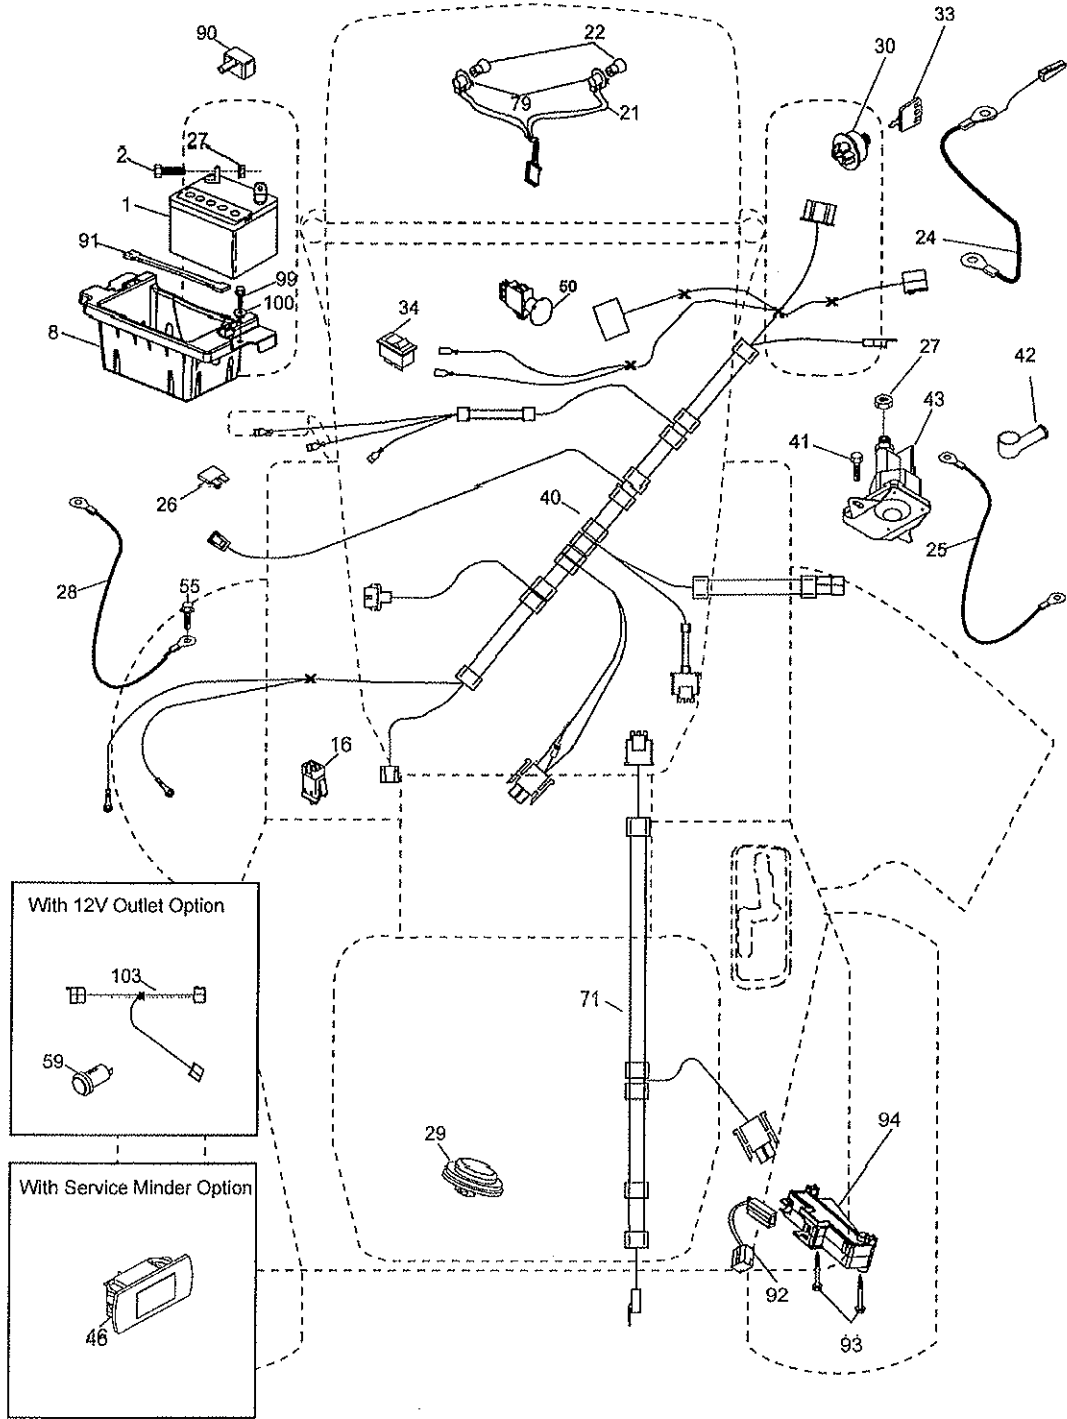

POSITION	CIRCUIT	"MAKE"
OFF	M+G+A1	
RUN/OVERRIDE	B+A1	
RUN	B+A1	L+A2
START	B + S + A1	

WIRING INSULATED CLIPS  
NOTE: IF WIRING INSULATED CLIPS WERE REMOVED FOR SERVICING OF UNIT, THEY SHOULD BE RE-INSTALLED TO PROPERLY SECURE YOUR WIRING.

Key ID	Part Number	Description
00NI01	416405	COUPLING QUICK DISCONNECT
00NI02	187292	MANDREL ASSEMBLY SERVICE (INCLUDES KEY NOS. 13-15 AND 33)
00NI03	403349	REPLACEMENT MOWER, COMPLETE
00NI04	193100X428	PAD FOOTREST RH
00NI05	193101X428	PAD FOOTREST LH
00NI06	446649	MANUAL, OPERATOR'S (ENG/SPAN)
00NI07	446650	MANUAL, PARTS
00NI08	144334	SEALANT, TIRE (10 OZ. TUBE)
1	163465	BATTERY
2	74760412	BOLT HEX HEAD 1/4-20 X 3/4
8	186491	BOX BATTERY
16	176138	SWITCH INTERLOCK PUSH-IN
21	400252	HARNESS SOCKET LIGHT W/4152J
22	4152J	BULB LIGHT
24	400253	CABLE BATTERY
25	412895	CABLE STARTER
26	175158	FUSE
27	73510400	NUT KEPS HEX 1/4-20 UNC
28	145491	CABLE, GROUND
29	401545	SWITCH, SEAT
30	193350	SWITCH, IGN
33	411932	KEY/CHAIN
34	110712X	SWITCH LIGHT/RESET
40	401104	HARNESS IGN. DASH
41	17720408	SCREW 1/4-20 X 1/2
42	131563	COVER, TERMINAL
43	192507	SOLENOID
46	401763	GAUGE HOURMETER
50	174652	SWITCH, PTO
55	17060512	SCREW 5/16-18 X 3/4
71	194276	HARNESS IGNITION
79	175242	SOCKET ASSEMBLY BULB
90	435395	COVER TERMINAL BATTERY
91	190270	STRAP BATTERY MOUNT FRONT
92	196615	HARNESS PIGTAIL CONSOLE
93	192540	SCREW PLASTITE 10-14 X 2.0
94	191834	MODULE REVERSE
99	17670412	SCREW HEXWSH THDROL 1/4-20 X 3/4
100	19091416	WASHER 9/32 X 7/8 X 16 GA.