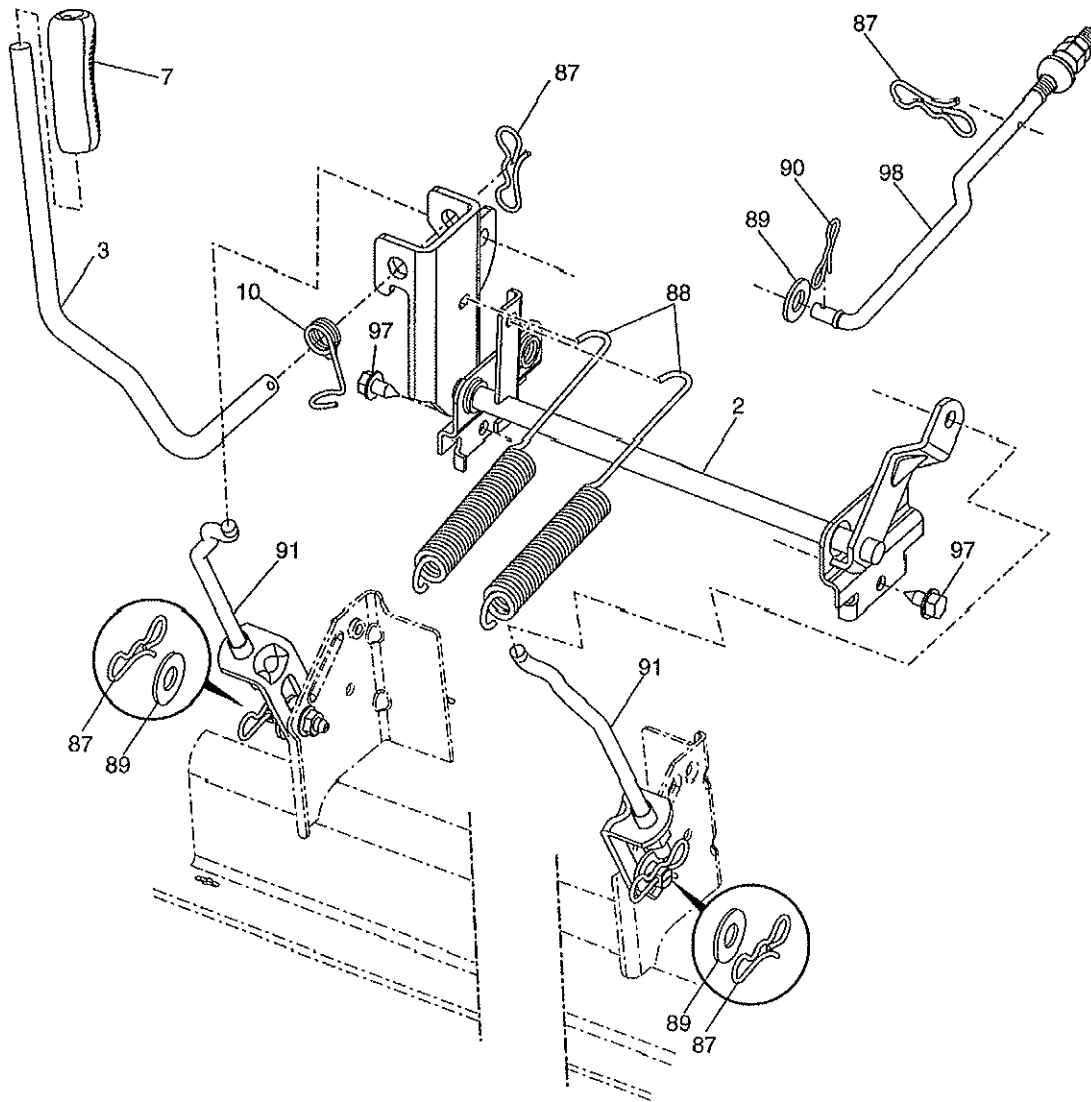

2	422027	SHAFT ASSEMBLY, LIFT
3	195230	LEVER ASSEMBLY, LIFT RH
7	196492X428	GRIP, LEVER
10	196314	SPRING TORSION
87	194209	PIN COTTER 7/16 BOW TIE LOCK
88	195304	SPRING LIFT ASSIST
89	19191912	WASHER CLEAR ZINC
90	194208	PIN COTTER 5/16 BOW TIE LOCK
91	403407	LINK LIFT ASSEMBLY REAR
97	17000612	SCREW 3/8-16 X .75 R.Z.
98	195264	LINK ASSEMBLY SUSP. FRONT MOWER