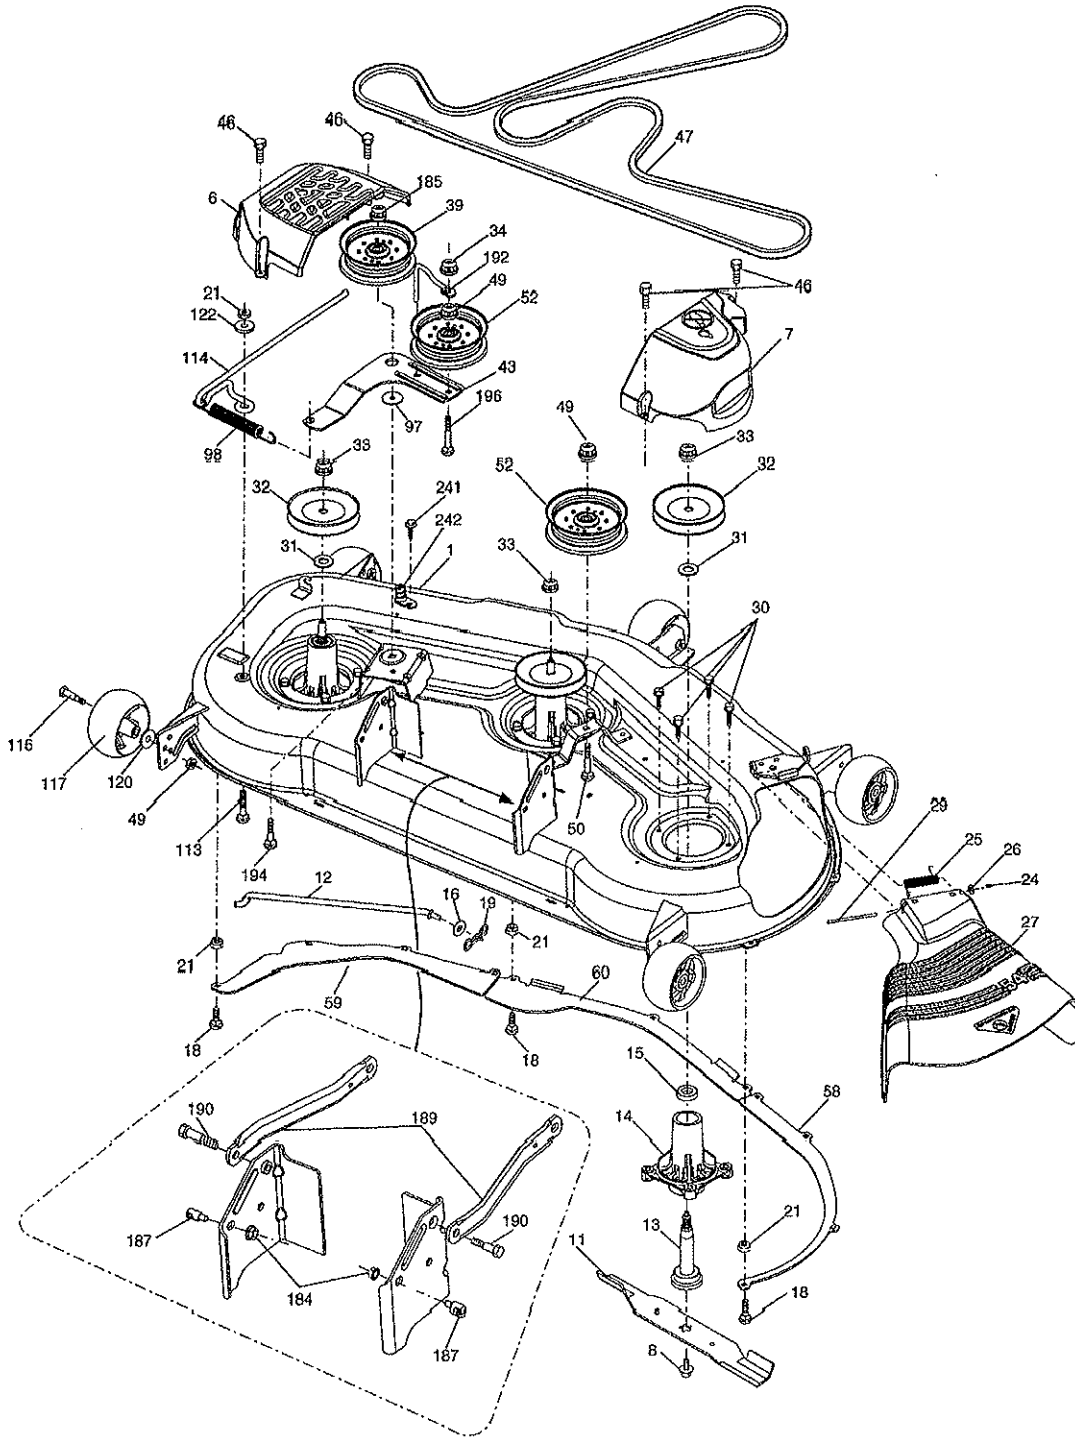

1	195632X613	DECK WELDMENT MOWER
6	196066	COVER MANDREL LH
7	197181	COVER MANDREL RH
8	193003	BOLT/WASHER ASSEMBLY 7/16-20 UNF
000008A	187255	BLADE MULCHING
11	187256	BLADE BAGGING
12	400337	ROD ANTI-SWAY
13	187291	SHAFT ASSEMBLY W/LOWER BEARING
14	187281	HOUSING, MANDREL
15	110485X	BEARING, BALL, MANDREL
16	19131312	WAHSER
18	72140505	BOLT RDHD 5/16-18 UNC X 5/8
19	194208	PIN COTTER
21	73680500	NUT, CROWNLOCK 5/16-18 UNC
24	105304X	CAP SLEEVE
25	178102	SPRING, TORSION
26	110452X	NUT, PUSH
27	187257X428	DEFLECTOR SHIELD
29	131491	ROD, HINGE
30	173984	SCREW, THDROLL WASHER HEAD
31	187690	WASHER SPACER
32	153535	PULLEY, MANDREL
33	400234	NUT, FLG. TOP LOCK
34	73680600	NUT
39	197380	PULLEY, IDLER
43	196065	ARM, IDLER
46	137729	SCREW, THDROLL. 1/4-20 X 5/8
47	196103	V-BELT, MOWER
49	73900600	NUT, LOCK FLG. 3/8-16 UNC
50	72110616	BOLT, CARR. 3/8-16 X 2
52	197379	PULLEY IDLER
58	187342	BAFFLE RIGHT
59	187344	BAFFLE LEFT
60	287607	BAFFLE CENTER
97	178515	WASHER HEADENED
98	196105	SPRING DRIVE
113	72110508	BOLT RDHD SQNK 5/16-18 X 3/4
114	187556	ROD TENSION RELIEF
116	193406	BOLT, SHOULDER
117	174873	GAUGE WHEEL
120	19132012	WASHER 13/32 X 1-1/4 X 12 GA.
122	187557	BUSHING TENSION RELIEF
184	73900500	NUT LOCK FLANGE 5/16-18
185	73900700	NUT LOCK FLANGE 7/16-14 GR. 5
187	195161	STUD FASTENER W/"D" ANTI-ROTATION
189	195185	ARM SUSP. MOWER REAR
190	196539	BOLT SHOULDER
192	198468	KEEPER BELT IDLER
194	74490736	BOLT CARR SQNK 3/8-16 X 2-1/4
196	72140620	BOLT RDHD 3/8-16 UNC X 2-1/2 GR. 5
241	152927	SCREW
242	415598	WASHOUT PROT