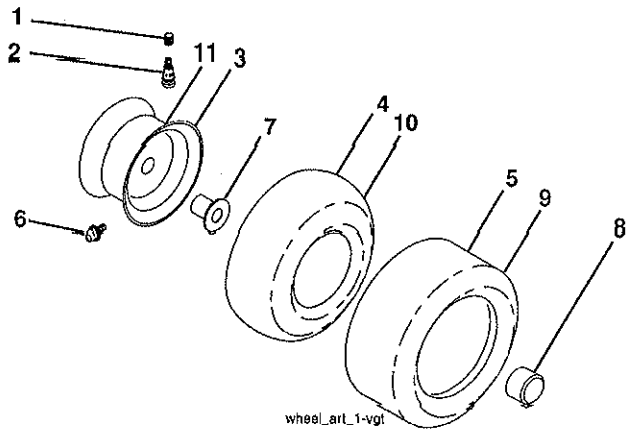

1	59192	CAP, VALVE, TIRE
2	65139	STEM, VALVE
3	148736X613	RIM ASSEMBLY, FRONT
4	8134H	TUBE, FRONT (SERVICE ITEM ONLY)
5	106230X	TIRE, FRONT
6	278H	FITTING, GREASE (FRONT WHEEL ONLY)
7	9040H	BEARING, FLANGE (FRONT WHEEL ONLY)
8	104757X428	CAP, AXLE (FRONT WHEEL ONLY)
9	105588X	TIRE, REAR
10	7154J	TUBE, REAR (SERVICE ITEM ONLY)
11	106277X613	RIM ASSEMBLY, REAR