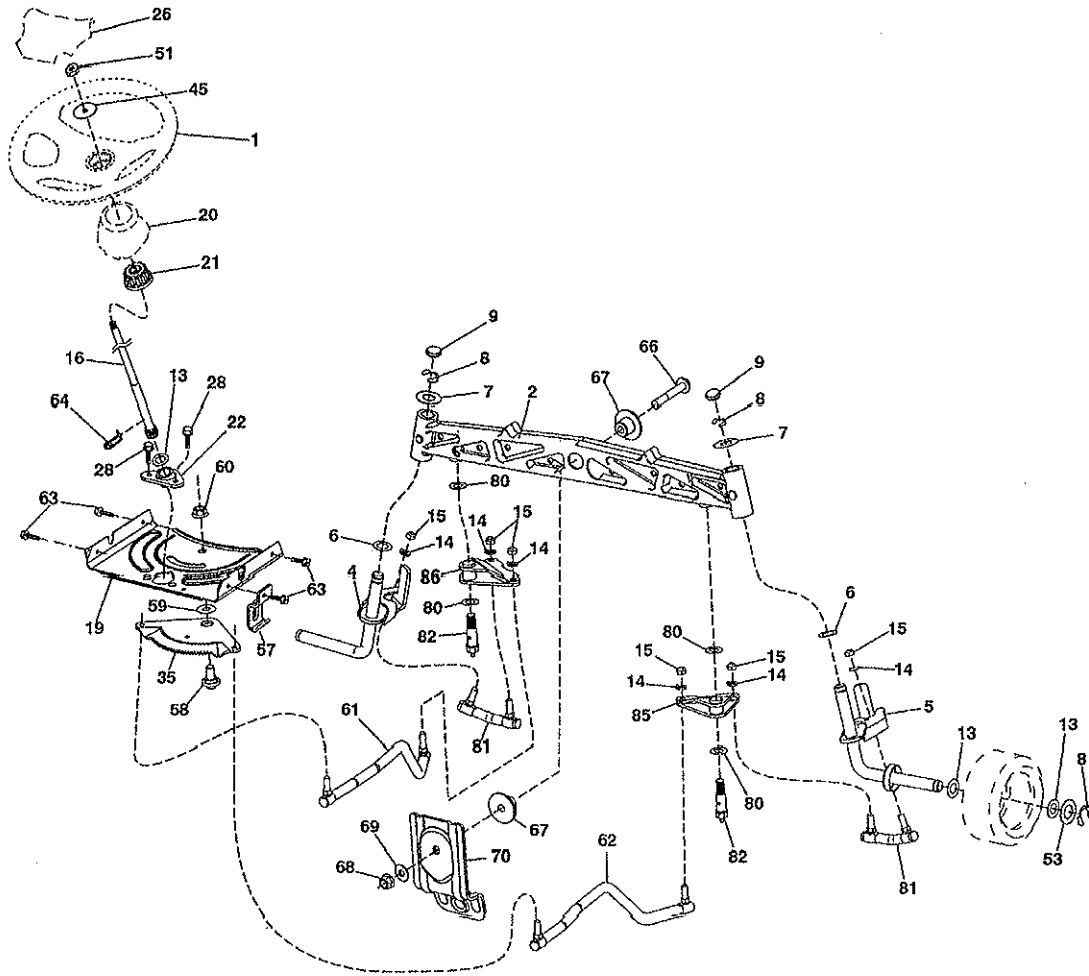

1	414851X659	WHEEL, STEERING
2	436870	AXLE ASSEMBLY, FRONT
4	436873	SPINDLE ASSEMBLY, LH
5	436874	SPINDLE ASSEMBLY, RH
6	6266H	WASHER THRUST 0.75 X 1.23
7	121748X	WASHER 25/32 X 1-5/8 X 16 GA.
8	12000029	RING, CLIP #T5304-75
9	184946X667	CAP, SPINDLE
13	121749X	WASHER 25/32 X 1-1/4 X 16 GA.
14	10040600	WASHER LOCK 3/8
15	73540600	NUT, CROWN LOCK 3/8-24 UNF
16	440785	SHAFT STEERING
19	194729	PLATE STEERING
20	199676X428	BOOT, STEERING
21	437747	ADAPTER, WHEEL STEERING
22	194845	BUSHING STRG. BLK
26	414852X659	INSERT, WHEEL STEERING
28	17000612	SCREW 3/8-16 X 3/4
35	440770	GEAR, SECTOR PLATE
45	19183812	WASHER
51	73940800	NUT HEX JAM TOPLOCK 1/2-20 UNF
53	188967	WASHER HARDENED .793 X 1.637 X .060
57	197246	BRACKET UPSTOP
58	194747	BOLT SHOULDER SECTOR PIVOT CFM
59	194748	WASHER THRUST SECTOR STEERING
60	73971000	NUT FLANGE LOCK 5/8-11
61	436884	DRAGLINK, LH
62	436885	DRAGLINK, RH
63	17000512	SCREW 5/16-18 X 3/4
64	199849	RETAINER CLIP SPRING STEERING
66	71020748	BOLT HEX FGHD 7/16-14 X 3 SERR
67	194737	BUSHING PM FRONT AXLE
68	73900700	NUT LOCK FLANGE 7/16-14 GR. 5
69	199162	WASHER 1.5 X .505 X .118
70	196197	BRACKET DECK SUSP. FRONT
80	1370H	WASHER
81	436887	LINK CROSS RH
82	436877	PIVOT BOLT
85	441873	PIVOT RH
86	441872	PIVOT LH