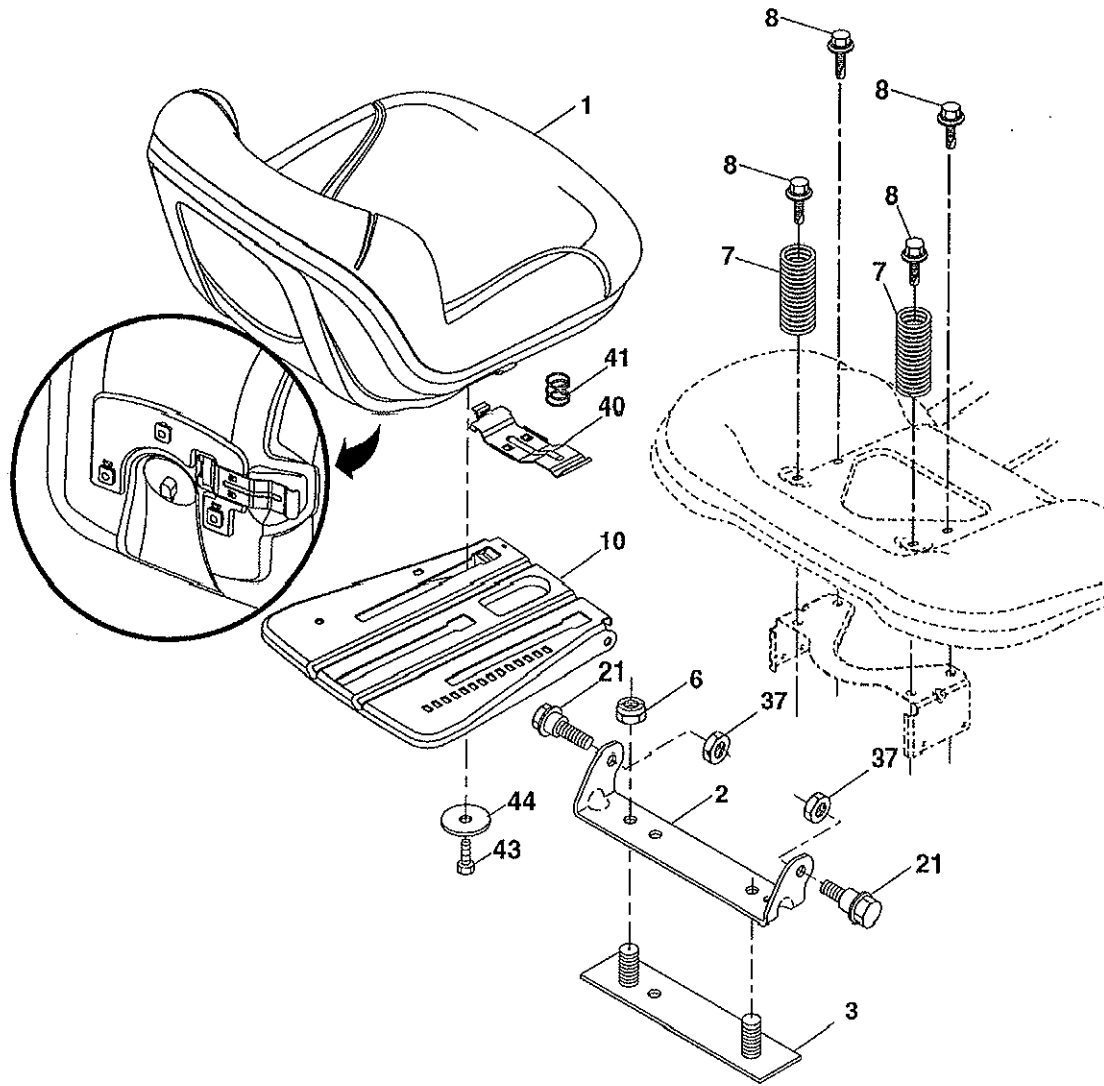

1	423810	SEAT
2	180166	BRACKET PIVOT FENDER
3	140675	STRAP, ASSEMBLY FENDER
6	73800600	NUT, LOCK W/INS. 3/8-16 UNC
7	124181X	SPRING, SEAT CPRSN
8	171877	BOLT 5/16-18 UNC X 3/4 W/SEMS
10	196977	PAN, SEAT
21	171852	BOLT, SHOULDER 5/16-18
37	73800500	NUT, LOCK 5/16-18 UNC
40	197661	HANDLE SLIDE SEAT
41	198200	SPRING LATCH SEAT
43	74760612	BOLT 3/8-16 UNC X 3/4
44	19133812	WASHER 13/32 X 2/3/8 X 12 GA.