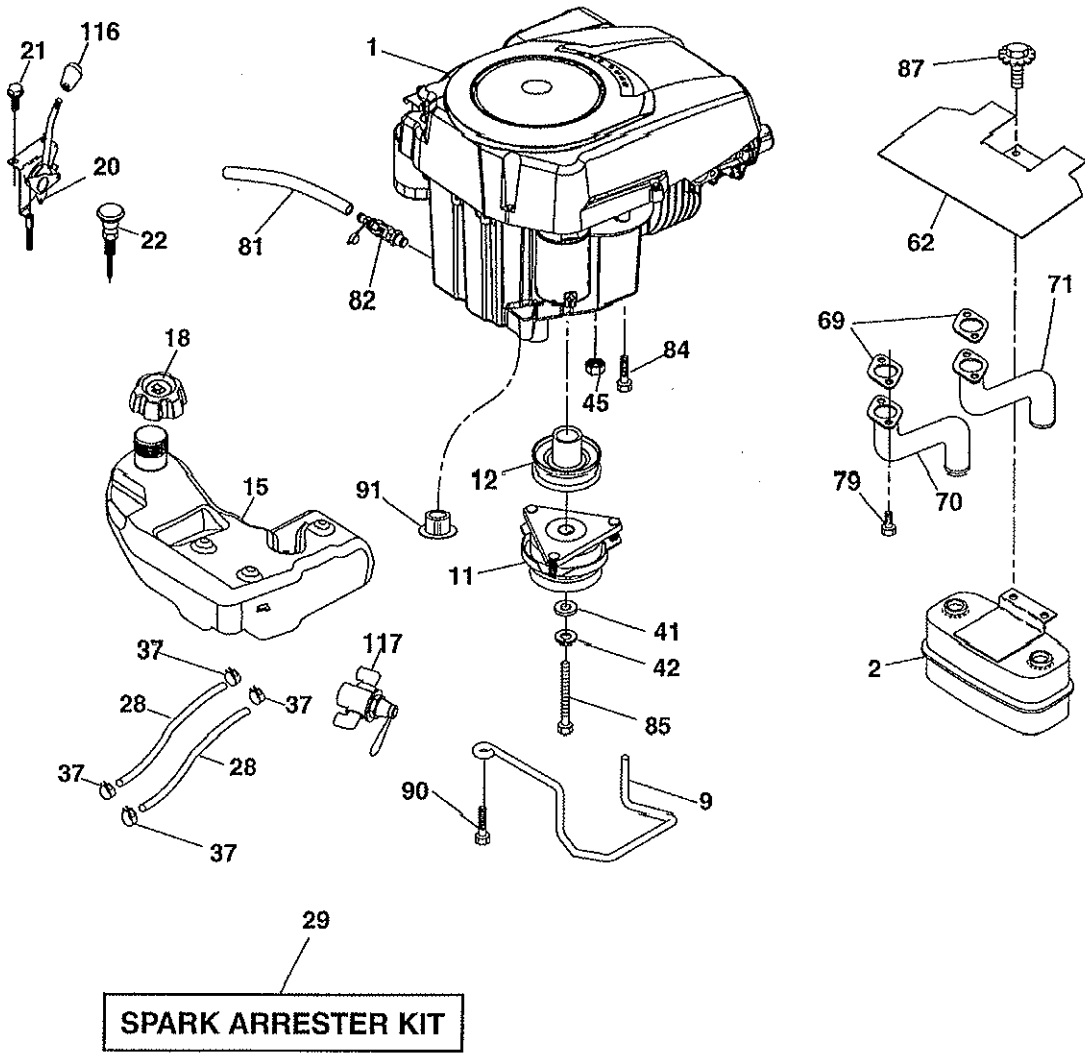

1		ENGINE KOHLER MODEL NO. SV735-3022 (438352) (SEE ENGINE BREAKDOWN.)
2	149723	MUFFLER
9	194319	KEEPER BELT ENGINE
11	179335	CLUTCH ELECTRIC
12	194342	PULLEY ENGINE
15	438082	TANK FUEL 4.0
18	430214	CAP ASSEMBLY
20	426184	CONTROL THROTTLE
21	416358	SCREW 10 X .750 BOS THREAD
22	187767X428	CONTROL CHOKE
28	401135	FUEL LINE
29	137180	SPARK ARRESTER KIT
37	123487X	CLAMP HOSE
41	126197X	WASHER 1-1/2 OD X 15/32 ID X .250
42	10040700	WASHER LOCK 7/16
45	73510400	NUT KEPS HEX 1/4-20 UNC
62	434017	SHIELD HEAT MUFFLER
69		GASKET (ORDER FROM ENG. MFGR.)
70	146699	TUBE EXHAUST LH
71	146700	TUBE EXHAUST RH
79	192334	SCREW 5/16-18 X 3/4
81	148456	TUBE DRAIN OIL EASY
82	428287	PLUG DRAIN OIL
84	17120616	SCREW 3/8-16 X 1
85	179953	BOLT HEX 7/16-20 X 3.75 GR. 5
87	198239	BOLT 5/16-18 UNC X 1 W/SEMS
90	17000616	SCREW 3/8-16 X 1
91	187495	BUSHING
116	423109X659	KNOB OVAL TAPERED
117	420828	FUEL VALVE