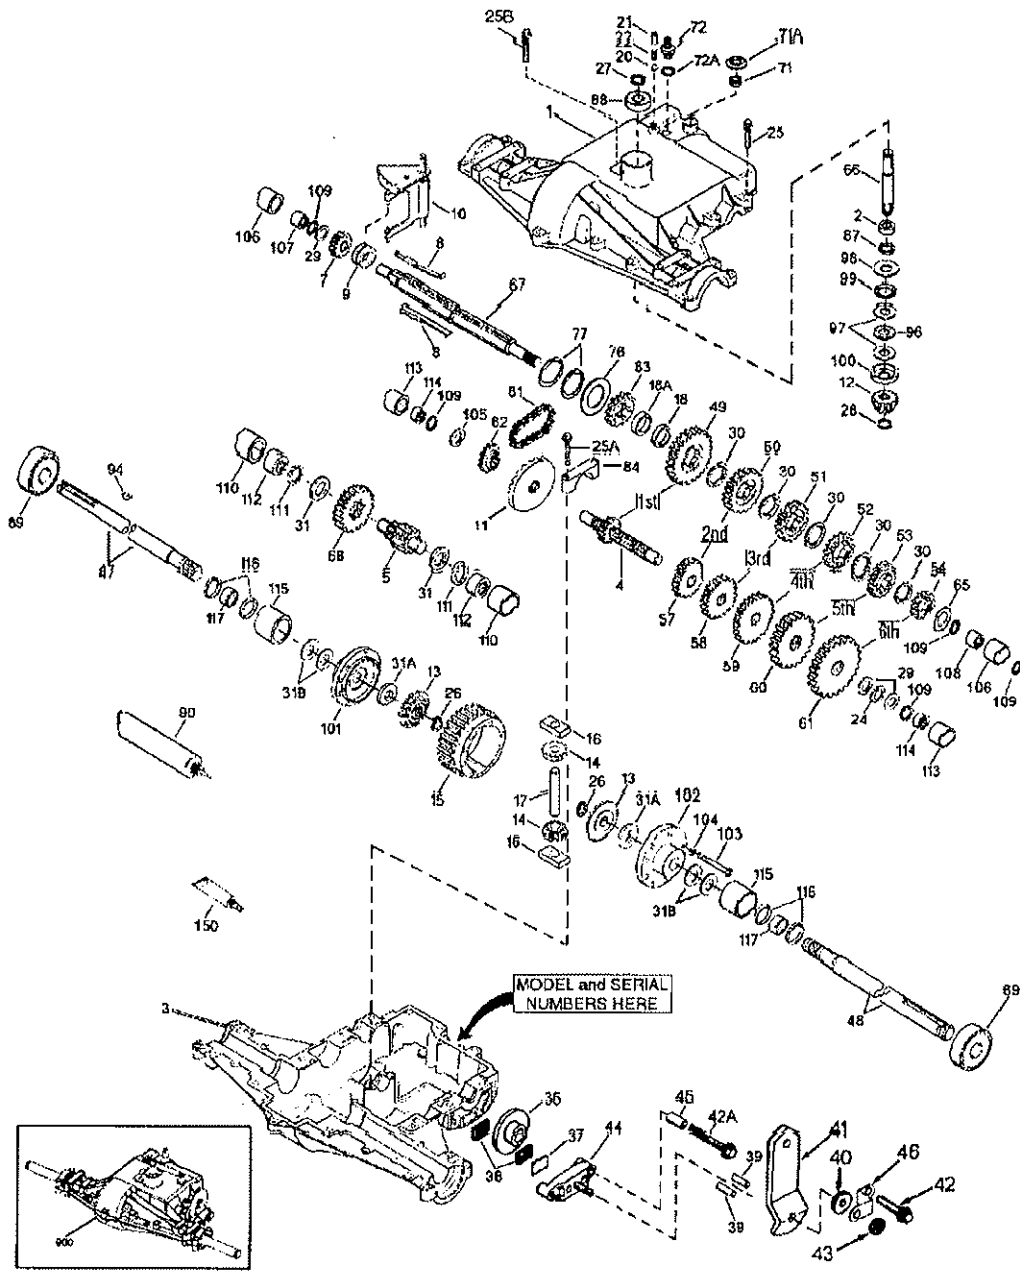

Product Type: Brand: Model:

Div	PLS	Part Number	Description	Page ID	Key ID	Key Suffix ID
71	143	772098A	TRANSAXLE COVER	1	1	NA
71	143	780155	NEEDLE BEARING	1	2	NA
71	143	770088	TRANSAXLE CASE	1	3	NA
71	143	776291	COUNTERSHAFT AND GEAR (9-TOOTH GEAR)	1	4	NA
71	143	776275	OUTPUT SHAFT	1	5	NA
71	143	778247	OUTPUT GEAR (35 TEETH-STEEL)	1	6	B
71	143	778253	SPUR GEAR (15 TEETH-STEEL)	1	7	NA
71	143	792180	SHIFT KEY	1	8	NA
71	143	784352	SHIFT COLLAR	1	9	NA
71	143	784375	SHIFT FORK	1	10	NA
71	143	778246	BEVEL GEAR (33 TEETH-STEEL)	1	11	NA
71	143	778245	INPUT BEVEL PINION (13 TEETH-STEEL)	1	12	NA
71	143	778198	BEVEL GEAR (16 TEETH-BEVEL)	1	13	NA
71	143	778197	BEVEL PINION (10 TEETH-STEEL)	1	14	NA
71	143	778248	RING GEAR	1	15	NA
71	143	786027	DRIVE BLOCK	1	16	NA
71	143	786019	DRIVE PIN	1	17	NA
71	143	786122	NEUTRAL SPACER (.276/.268 THICK)	1	18	A
71	143	786121	NEUTRAL SPACER (.350/.340 THICK)	1	18	NA
71	143	792077A	STEEL BALL, 5/16" DIA.	1	20	NA
71	143	792078	SET SCREW, 3/8-16 X 3/8"	1	21	NA
71	143	792079	SPRING	1	22	NA
71	143	780071	THRUST BEARING	1	24	NA
71	143	792073A	SCREW, 1/4-20 X 1-1/4"	1	25	A
71	143	792220	SCREW, 3/8-16 X 1-3/8" (CENTER BOLT)	1	25	B
71	143	792129A	SCREW, 5/16-18 X 1-3/8"	1	25	NA
71	143	792018	RETAINING RING	1	26	NA
71	143	792018	RETAINING RING	1	27	NA
71	143	788040	RETAINING RING	1	28	NA
71	143	780072	WASHER	1	29	NA
71	143	780108	CUP WASHER	1	30	NA
71	143	780107	WASHER	1	31	A
71	143	780042	WASHER	1	31	B
71	143	780128	WASHER	1	31	NA
71	143	790043	BRAKE DISK	1	36	NA
71	143	790007	BRAKE PAD PLATE	1	37	NA
71	143	799021	BRAKE PAD (PKG OF 2)	1	38	NA
71	143	786026	DOWEL PIN	1	39	NA
71	143	792076A	WASHER	1	40	NA
71	143	790014	BRAKE LEVER	1	41	A
71	143	792085A	SCREW, 1/4-20 X 2-1/4"	1	42	A
71	143	792073A	SCREW, 1/4-20 X 1-1/4"	1	42	NA
71	143	792075	LOCKNUT, 5/16-24	1	43	NA
71	143	790025	BRAKE PAD HOLDER	1	44	NA
71	143	786067	SPACER	1	45	NA
71	143	786086	BRAKE LEVER BRACKET	1	46	NA
71	143	774832	AXLE (12-5/16" LONG)	1	47	NA
71	143	774831	AXLE (16-3/16")	1	48	NA