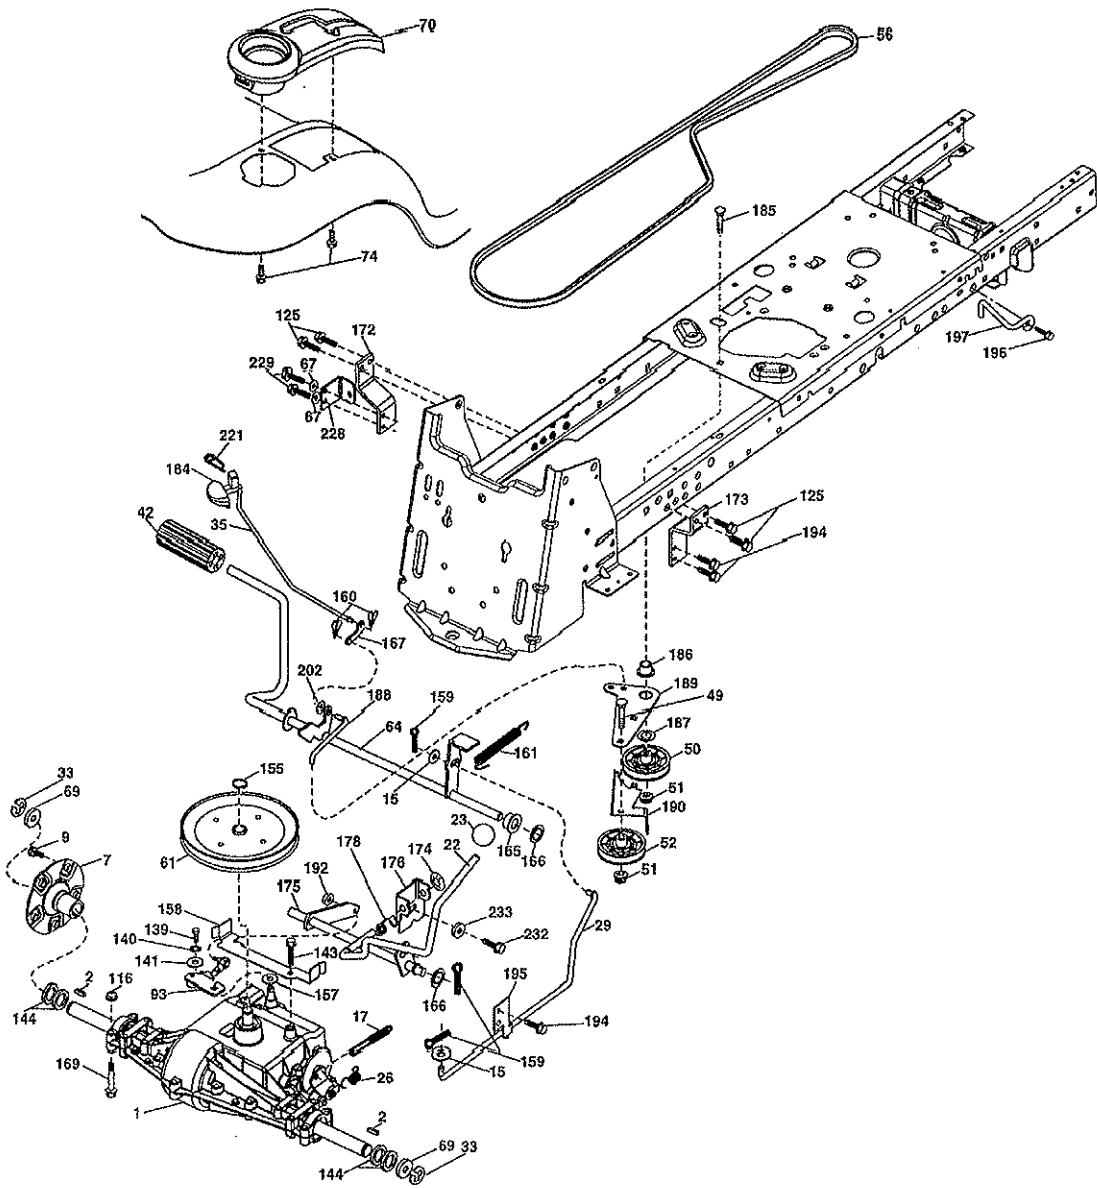

1		TRANSAXLE, PEERLESS P820-040 (197458) (SEE TRANSAXLE BREAKDOWN)
2	7070E	KEY 1/4 X 2.5
7	199837	HUB ASSEMBLY WHEEL REAR
9	140080	BOLT HUB WHEEL REAR
15	19131316	WASHER 13/32 X 13/16 X 16 GA.
17	197297	SPRING, BRAKE
22	400504	SHIFT SHAFT ASSEMBLY
23	106933X	KNOB
26	197455	SPRING BRAKE RETURN
29	197267	ROD, BRAKE
33	12000053	RING E #5133-100
35	435486	ROD, BRAKE, PARK
42	8883R	COVER, FOOT PEDAL
49	72110614	BOLT
50	194327	PULLEY IDLER FLAT
51	73900600	LOCK NUT 3/8-16
52	194326	IDLER V-GROOVE
56	199612	V-BELT, DRIVE
61	195779	PULLEY TRANSAXLE
64	196200	SHAFT ASSEMBLY PEDAL BRAKE CONTROL
67	19131312	WASHER 13/32 X 13/16 X 12 GA.
69	123800X	WASHER
70	193096X428	CONSOLE
74	142432	SCREW 1/4 X 1/2
93	197295	LINK SHIFT
116	73900500	NUT LOCK HEX FLANGE 5/16-18
125	17000512	SCREW 5/16-18 X 3/4
139	74550412	BOLT 1/4-28
140	10040400	WASHER LOCK HVY HELICAL
141	19091210	WASHER 9/32 X 3/4 X 10
143	17490508	SCREW 5/16-18 X 1/2
144	199915	WASHER SPACER AXLE
155	12000004	RING RETAINER
157	105701X	WASHER PLATE
158	195773	BELT KEEPER
159	76020412	PIN COTTER 1/8 X 3/4
160	169484	RETAINER CLIP
161	105709X	SPRING, RETURN, CLUTCH
165	196212	BUSING SHAFT BRAKE HAND CONTROL
166	429164	NUT PUSH .625
167	405257	LATCH BRAKE PARKING
169	74490540	BOLT 5/16-18 X GR. 5
172	196225	STRAP TORQUE LH
173	196226	TORQUE STRAP RH
174	197289	NUT PUSH
175	196224	SHAFT ASSEMBLY SHIFT GEAR DRIVE
176	196214	ARM CLEVIS ROD SHIFT
178	197456	SPRING SHIFT
184	196439X667	HANDLE PARKING BRAKE
185	72110622	BOLT
186	194321	SPACER RETAINER
187	19133210	WASHER
188	194323	LINK CLUTCH GROUND DRIVE
189	194317	BELLCRANK GROUND DRIVE
190	194318	KEEPER BELLCRANK GROUND DRIVE
192	150360	NUT LOCK CENTER 1/4-28
194	17060512	SCREW 5/16-18 X 3/4
195	197332	BRACKET BRAKE ROD
196	17000616	SCREW 3/8-16 X 1
197	199769	BRACKET ANTI-ROTATION CLUTCH
202	19111116	WASHER
221	403187	RETAINER SPRING CLIP HANDLE
228	400772	BRACKET ANTI-SWAY
229	17060516	SCREW 5/16-18 X 1
232	74780716	BOLT 7/16-14 X 1 GR. 5
233	405296	WASHER SERRATED