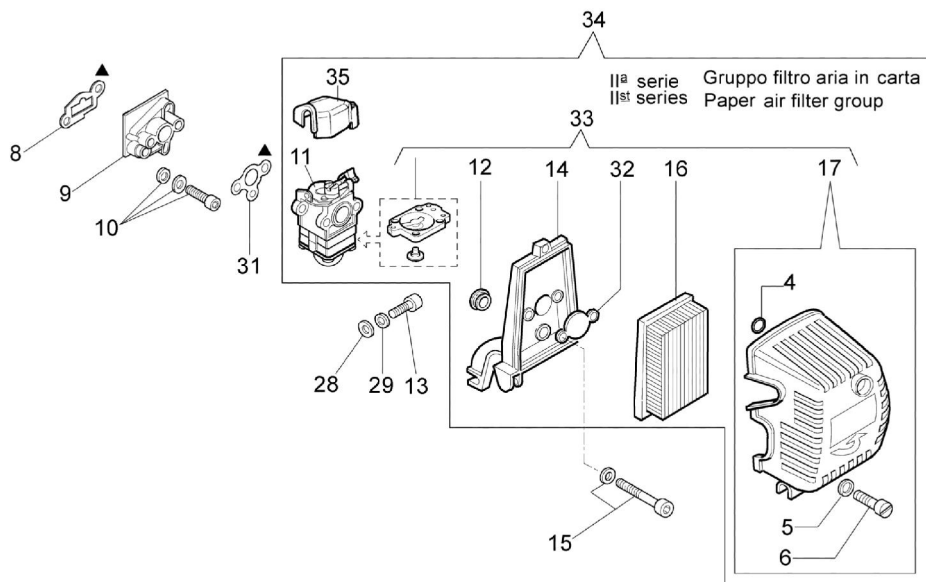

8530 Brushcutter - Fuel tank and air filter

8530 Brushcutter - Fuel tank and air filter

Ref.Nu	Qty	Part number	Description	Validity from	Validity till	Notes	Bulletin
1	1	61110098A	Carburetor set WYK-143A				
2	1	61112003	Filter support				
3	1	61110010AR	Air filter				
4	1	008200282	O-ring				
5	1	3916006	Washer				
6	1	3908036	Screw				
7	1	61112016	Filter cover				
8	1	61110006A	Gasket				
9	1	61110007A	Insulator				
10	2	4175124	Screw				
11	1	2318968AR	Carburetor WYK- 143B				
12	1	61120022	Gasket				
13	1	3801011	Screw				
14	1	61120024A	Filter support				BT3-078- 10/08
15	2	61112005	Screw				
16	1	61120018R	Air filter				
17	1	61122022	Filter cover				
18	1	61070011AR	Breather valve				
19	2	61110034	Hose				
20	2	4100415R	Hose				
21	1	4161211	Bush				
22	1	61070006	Gasket				
23	1	61070079R	Tank cap				
24	1	4098377	Band				
25	1	50010218R	Fuel filter				
26	1	61110028R	Tank				
27	1	61040015C	Stand				
28	4	3918005	Washer				
29	4	3819006R	Washer				
30	4	3801013R	Screw				
31	1	61110008A	Gasket				
32	1	61120020A	Plate				BT3-078- 10/08
33	1	61120025A	Exhauster kit				
34	1	61110098A	Carburetor set WYK-143A				
35	1	61120067	Cover				BT3-078- 10/08