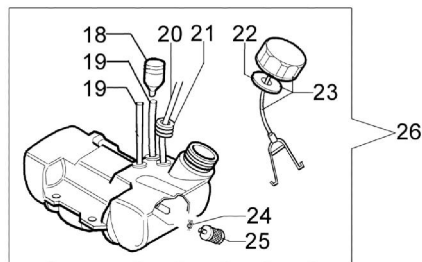

8530 Brushcutter - Fuel tank and air filter

8530 Brushcutter - Fuel tank and air filter

Ref.Nu	Qty	Part number	Description	Validity from	Validity till	Notes	Bulletin
1	1	61110098A	Carburetor set WYK-143A				
2	1	61112003	Filter support				
3	1	61110010AR	Air filter				
4	1	008200282	O-ring				
5	1	3916006	Washer				
6	1	3908036	Screw				
7	1	61112016	Filter cover				
8	1	61110006A	Gasket				
9	1	61110007A	Insulator				
10	2	4175124	Screw				
11	1	2318968AR	Carburetor WYK- 143B				
12	1	61120022	Gasket				
13	1	3801011	Screw				
14	1	61120024A	Filter support				BT3-078- 10/08
15	2	61112005	Screw				
16	1	61120018R	Air filter				
17	1	61122022	Filter cover				
18	1	61070011AR	Breather valve				
19	2	61110034	Hose				
20	2	4100415R	Hose				
21	1	4161211	Bush				
22	1	61070006	Gasket				
23	1	61070079R	Tank cap				
24	1	4098377	Band				
25	1	50010218R	Fuel filter				
26	1	61110028R	Tank				
27	1	61040015C	Stand				
28	4	3918005	Washer				
29	4	3819006R	Washer				
30	4	3801013R	Screw				
31	1	61110008A	Gasket				
32	1	61120020A	Plate				BT3-078- 10/08
33	1	61120025A	Exhauster kit				
34	1	61110098A	Carburetor set WYK-143A				
35	1	61120067	Cover				BT3-078- 10/08