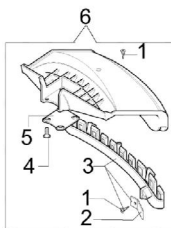

8530 Brushcutter - Accessories

8530 Brushcutter - Accessories

Ref.Nu	Qty	Part number	Description	Validity from	Validity till	Notes	Bulletin
1	2	3960040R	Screw				
2	1	4174275R	Blade				
3	1	4174283A	Skirt w/blade				
4	4	3802004CR	Screw				
5	1	4174278	Plate				
6	1	4192048A	Guard assy				
7	1	4199008B	Insert				
8	1	4199004	Spring				
9	1	4199031A	Nylon spool Ø3				
10	2	4199005A	Bushing				
11	1	4199026B	Cover				BT3-074-08/07
12	1	4199039AR	Compl. nylon head Ø3				BT3-074-08/07
13	1	4174113A	Plate				
14	1	4174117	Grip-end				
15	1	4174157	Tape red				
16	1	4174111A	Key				
17	1	4098812A	Spring				
18	1	4174163	Harness				
19	1	4095665R	Disk 3t				
20	1	63070002R	Harness				
21	1	63070025	Buckle set				
22	1	4191240	Tool kit				
23	1	61110052	Labels set				
24	1	63019018	Compl. nylon head Ø3				BT3-074-08/07
25	1	61110076	Insert				
26	1	4174280	Disc guard d.200				
27	1	4174279	Disc guard d.255				
28	4	3802004CR	Screw				
29	1	63070036	Hooking spring				
30	1	4199046	Cover				BT3-074-08/07
31	1	63019012A	Quick load nylon head Ø3				BT2-024-01/08
32	1	4199048R	Spring				
33	1	4199049	Nylon spool