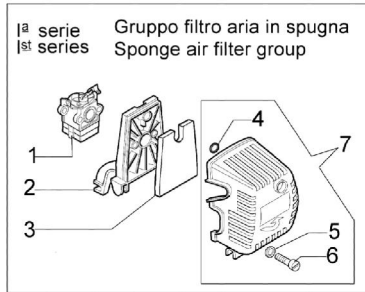

8530 Brushcutter - Fuel tank and air filter

8530 Brushcutter - Fuel tank and air filter

Ref.Nu	Qty	Part number	Description	Validity from	Validity till	Notes	Bulletin
1	1	61110098A	Carburetor set WYK-143A				
2	1	61112003	Filter support				
3	1	61110010AR	Air filter				
4	1	008200282	O-ring				
5	1	3916006	Washer				
6	1	3908036	Screw				
7	1	61112016	Filter cover				
8	1	61110006A	Gasket				
9	1	61110007A	Insulator				
10	2	4175124	Screw				
11	1	2318968AR	Carburetor WYK- 143B				
12	1	61120022	Gasket				
13	1	3801011	Screw				
14	1	61120024A	Filter support				BT3-078- 10/08
15	2	61112005	Screw				
16	1	61120018R	Air filter				
17	1	61122022	Filter cover				
18	1	61070011AR	Breather valve				
19	2	61110034	Hose				
20	2	4100415R	Hose				
21	1	4161211	Bush				
22	1	61070006	Gasket				
23	1	61070079R	Tank cap				
24	1	4098377	Band				
25	1	50010218R	Fuel filter				
26	1	61110028R	Tank				
27	1	61040015C	Stand				
28	4	3918005	Washer				
29	4	3819006R	Washer				
30	4	3801013R	Screw				
31	1	61110008A	Gasket				
32	1	61120020A	Plate				BT3-078- 10/08
33	1	61120025A	Exhauster kit				
34	1	61110098A	Carburetor set WYK-143A				
35	1	61120067	Cover				BT3-078- 10/08