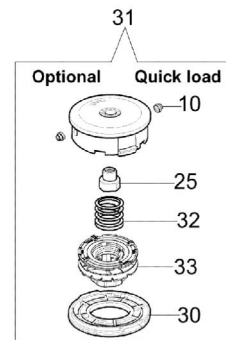

8530 Brushcutter - Accessories

8530 Brushcutter - Accessories

Ref.Nu	Qty	Part number	Description	Validity from	Validity till	Notes	Bulletin
1	2	3960040R	Screw				
2	1	4174275R	Blade				
3	1	4174283A	Skirt w/blade				
4	4	3802004CR	Screw				
5	1	4174278	Plate				
6	1	4192048A	Guard assy				
7	1	4199008B	Insert				
8	1	4199004	Spring				
9	1	4199031A	Nylon spool Ø3				
10	2	4199005A	Bushing				
11	1	4199026B	Cover				BT3-074-08/07
12	1	4199039AR	Compl. nylon head Ø3				BT3-074-08/07
13	1	4174113A	Plate				
14	1	4174117	Grip-end				
15	1	4174157	Tape red				
16	1	4174111A	Key				
17	1	4098812A	Spring				
18	1	4174163	Harness				
19	1	4095665R	Disk 3t				
20	1	63070002R	Harness				
21	1	63070025	Buckle set				
22	1	4191240	Tool kit				
23	1	61110052	Labels set				
24	1	63019018	Compl. nylon head Ø3				BT3-074-08/07
25	1	61110076	Insert				
26	1	4174280	Disc guard d.200				
27	1	4174279	Disc guard d.255				
28	4	3802004CR	Screw				
29	1	63070036	Hooking spring				
30	1	4199046	Cover				BT3-074-08/07
31	1	63019012A	Quick load nylon head Ø3				BT2-024-01/08
32	1	4199048R	Spring				
33	1	4199049	Nylon spool