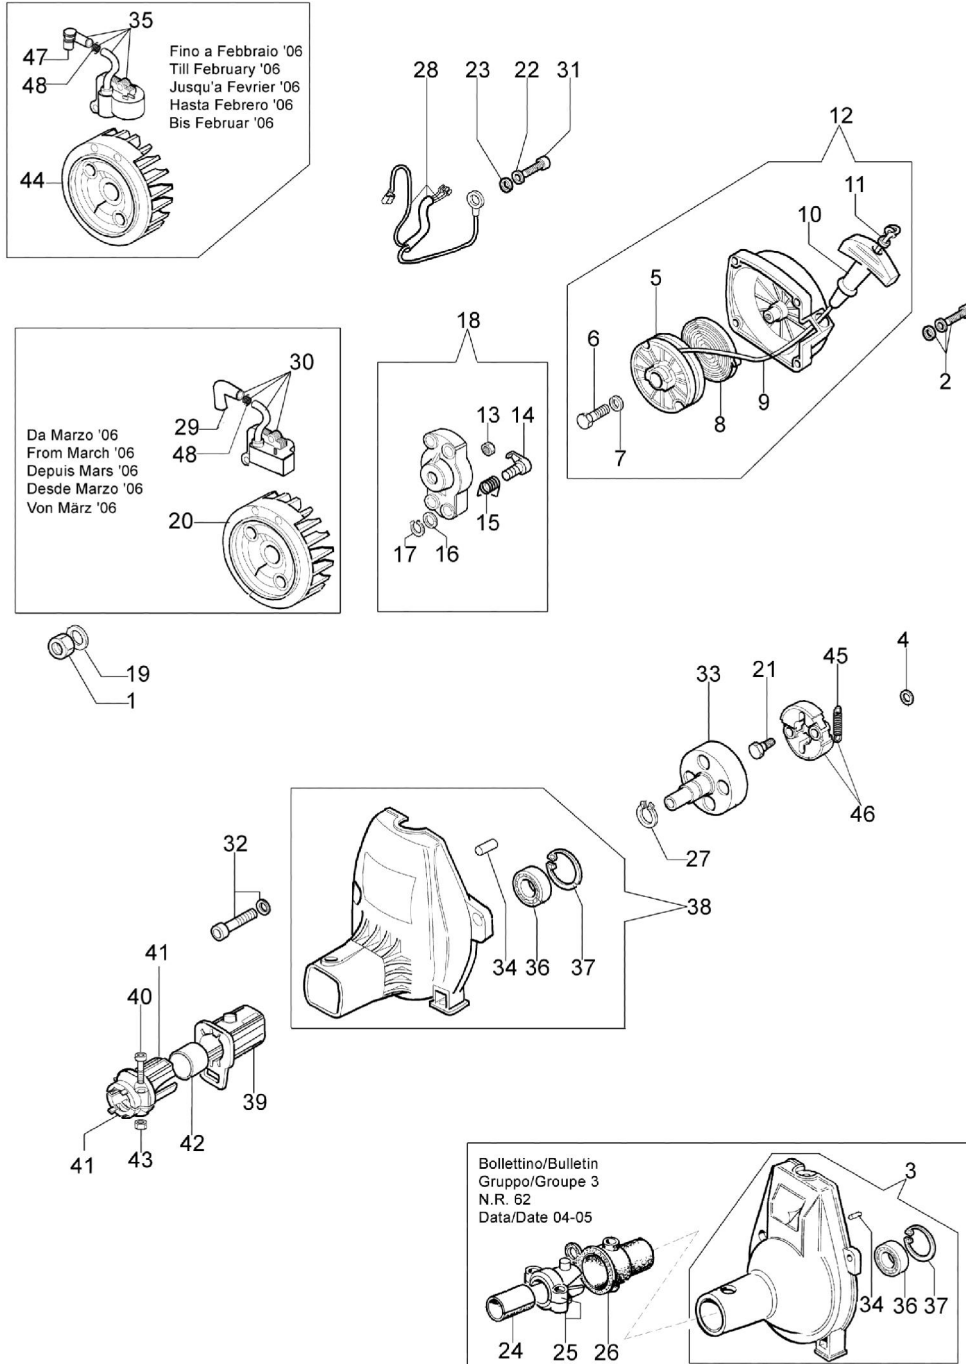

8530 Brushcutter - Starter Assy and Clutch

8530 Brushcutter - Starter assy and clutch

Ref.Nu	Qty	Part number	Description	Validity from	Validity till	Notes	Bulletin
1	1	3912012	Nut				
2	4	4175089A	Screw				
3	1	62030080B	Cover				
4	2	3818011A	Washer				
5	1	4191018BR	Starter pulley				
6	1	3906041	Screw				
7	1	3918006	Washer				
8	1	004000132R	Spring				
9	1	4098073R	Starter rope				
10	1	4191020A	Handle				
11	1	006000829	Washer				
12	1	4191144CR	Starter assy				
13	1	3933038	Nut				
14	2	4191016	Pawl				
15	2	4191017A	Spring				
16	2	3064010	Washer				
17	2	3024007	Ring				
18	1	4191143	Clutch driver				
19	1	3916010R	Washer				
20	1	61110081BR	Flywheel				
21	2	4191027FR	Pin				
22	2	3819006R	Washer				
23	2	3918010R	Washer				
24	1	4192003	Adapter				
25	2	4191060	Adaptor				
26	1	4191058A	Sleeve				
27	1	3024015	Seeger				
28	1	61250282R	Cable	sn 1751478796			BT3-112-01/12
28	1	61110105	Cable		sn 1751478795		BT3-112-01/12
29	1	4098064R	Spark plug cap				
30	1	61110153R	Ignition coil				
31	2	3801013R	Screw				
32	4	4175071AR	Screw				
33	1	4191030AR	Clutch drum				
34	2	3023008R	Plug				
35	1	4196142R	Ignition coil				
36	1	3035042R	Bearing				
37	1	3025022R	Seeger				
38	1	62030080B	Cover				
39	1	61040010	Sleeve				
40	2	3801016R	Screw				
41	2	61040017	Adaptor