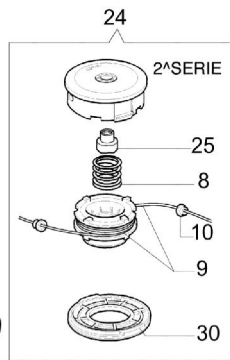

8530 Brushcutter - Accessories

8530 Brushcutter - Accessories

Ref.Nu	Qty	Part number	Description	Validity from	Validity till	Notes	Bulletin
1	2	3960040R	Screw				
2	1	4174275R	Blade				
3	1	4174283A	Skirt w/blade				
4	4	3802004CR	Screw				
5	1	4174278	Plate				
6	1	4192048A	Guard assy				
7	1	4199008B	Insert				
8	1	4199004	Spring				
9	1	4199031A	Nylon spool Ø3				
10	2	4199005A	Bushing				
11	1	4199026B	Cover				BT3-074-08/07
12	1	4199039AR	Compl. nylon head Ø3				BT3-074-08/07
13	1	4174113A	Plate				
14	1	4174117	Grip-end				
15	1	4174157	Tape red				
16	1	4174111A	Key				
17	1	4098812A	Spring				
18	1	4174163	Harness				
19	1	4095665R	Disk 3t				
20	1	63070002R	Harness				
21	1	63070025	Buckle set				
22	1	4191240	Tool kit				
23	1	61110052	Labels set				
24	1	63019018	Compl. nylon head Ø3				BT3-074-08/07
25	1	61110076	Insert				
26	1	4174280	Disc guard d.200				
27	1	4174279	Disc guard d.255				
28	4	3802004CR	Screw				
29	1	63070036	Hooking spring				
30	1	4199046	Cover				BT3-074-08/07
31	1	63019012A	Quick load nylon head Ø3				BT2-024-01/08
32	1	4199048R	Spring				
33	1	4199049	Nylon spool