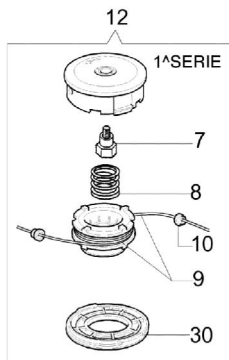

8530 Brushcutter - Accessories

8530 Brushcutter - Accessories

Ref.Nu	Qty	Part number	Description	Validity from	Validity till	Notes	Bulletin
1	2	3960040R	Screw				
2	1	4174275R	Blade				
3	1	4174283A	Skirt w/blade				
4	4	3802004CR	Screw				
5	1	4174278	Plate				
6	1	4192048A	Guard assy				
7	1	4199008B	Insert				
8	1	4199004	Spring				
9	1	4199031A	Nylon spool Ø3				
10	2	4199005A	Bushing				
11	1	4199026B	Cover				BT3-074-08/07
12	1	4199039AR	Compl. nylon head Ø3				BT3-074-08/07
13	1	4174113A	Plate				
14	1	4174117	Grip-end				
15	1	4174157	Tape red				
16	1	4174111A	Key				
17	1	4098812A	Spring				
18	1	4174163	Harness				
19	1	4095665R	Disk 3t				
20	1	63070002R	Harness				
21	1	63070025	Buckle set				
22	1	4191240	Tool kit				
23	1	61110052	Labels set				
24	1	63019018	Compl. nylon head Ø3				BT3-074-08/07
25	1	61110076	Insert				
26	1	4174280	Disc guard d.200				
27	1	4174279	Disc guard d.255				
28	4	3802004CR	Screw				
29	1	63070036	Hooking spring				
30	1	4199046	Cover				BT3-074-08/07
31	1	63019012A	Quick load nylon head Ø3				BT2-024-01/08
32	1	4199048R	Spring				
33	1	4199049	Nylon spool