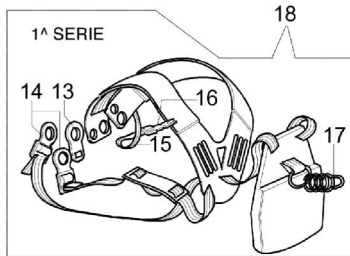

8530 Brushcutter - Accessories

8530 Brushcutter - Accessories

Ref.Nu	Qty	Part number	Description	Validity from	Validity till	Notes	Bulletin
1	2	3960040R	Screw				
2	1	4174275R	Blade				
3	1	4174283A	Skirt w/blade				
4	4	3802004CR	Screw				
5	1	4174278	Plate				
6	1	4192048A	Guard assy				
7	1	4199008B	Insert				
8	1	4199004	Spring				
9	1	4199031A	Nylon spool Ø3				
10	2	4199005A	Bushing				
11	1	4199026B	Cover				BT3-074-08/07
12	1	4199039AR	Compl. nylon head Ø3				BT3-074-08/07
13	1	4174113A	Plate				
14	1	4174117	Grip-end				
15	1	4174157	Tape red				
16	1	4174111A	Key				
17	1	4098812A	Spring				
18	1	4174163	Harness				
19	1	4095665R	Disk 3t				
20	1	63070002R	Harness				
21	1	63070025	Buckle set				
22	1	4191240	Tool kit				
23	1	61110052	Labels set				
24	1	63019018	Compl. nylon head Ø3				BT3-074-08/07
25	1	61110076	Insert				
26	1	4174280	Disc guard d.200				
27	1	4174279	Disc guard d.255				
28	4	3802004CR	Screw				
29	1	63070036	Hooking spring				
30	1	4199046	Cover				BT3-074-08/07
31	1	63019012A	Quick load nylon head Ø3				BT2-024-01/08
32	1	4199048R	Spring				
33	1	4199049	Nylon spool