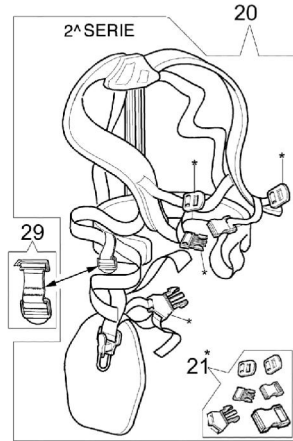

8530 Brushcutter - Accessories

8530 Brushcutter - Accessories

Ref.Nu	Qty	Part number	Description	Validity from	Validity till	Notes	Bulletin
1	2	3960040R	Screw				
2	1	4174275R	Blade				
3	1	4174283A	Skirt w/blade				
4	4	3802004CR	Screw				
5	1	4174278	Plate				
6	1	4192048A	Guard assy				
7	1	4199008B	Insert				
8	1	4199004	Spring				
9	1	4199031A	Nylon spool Ø3				
10	2	4199005A	Bushing				
11	1	4199026B	Cover				BT3-074-08/07
12	1	4199039AR	Compl. nylon head Ø3				BT3-074-08/07
13	1	4174113A	Plate				
14	1	4174117	Grip-end				
15	1	4174157	Tape red				
16	1	4174111A	Key				
17	1	4098812A	Spring				
18	1	4174163	Harness				
19	1	4095665R	Disk 3t				
20	1	63070002R	Harness				
21	1	63070025	Buckle set				
22	1	4191240	Tool kit				
23	1	61110052	Labels set				
24	1	63019018	Compl. nylon head Ø3				BT3-074-08/07
25	1	61110076	Insert				
26	1	4174280	Disc guard d.200				
27	1	4174279	Disc guard d.255				
28	4	3802004CR	Screw				
29	1	63070036	Hooking spring				
30	1	4199046	Cover				BT3-074-08/07
31	1	63019012A	Quick load nylon head Ø3				BT2-024-01/08
32	1	4199048R	Spring				
33	1	4199049	Nylon spool