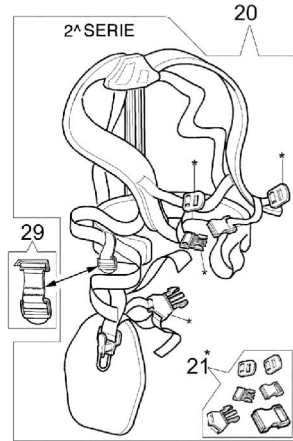

8460 Brushcutter - Accessories

8460 Brushcutter - Accessories

Ref.Nu	Qty	Part number	Description	Validity from	Validity till	Notes	Bulletin
1	2	3960040R	Screw				
2	1	4174275R	Blade				
3	1	4174283A	Skirt w/blade				
4	4	3802004CR	Screw				
5	1	4174278	Plate				
6	1	4192048A	Guard assy				
7	1	4199008B	Insert				
8	1	4199004	Spring				
9	1	4199031A	Nylon spool Ø3				
10	2	4199005A	Bushing				
11	1	4199026B	Cover				BT3-074-08/07
12	1	63019016	Compl. nylon head Ø3				BT3-074-08/07
13	1	4174113A	Plate				
14	1	4174117	Grip-end				
15	1	4174157	Tape red				
16	1	4174111A	Key				
17	1	4098812A	Spring				
18	1	4174163	Harness				
19	1	4095665R	Disk 3t				
20	1	63070002R	Harness				
21	1	63070025	Buckle set				
22	1	4191240	Tool kit				
23	1	61120012	Labels set				
24	1	63019018	Compl. nylon head Ø3				BT3-074-08/07
25	1	61110076	Insert				
26	1	4174280	Disc guard d.200				
27	1	4174279	Disc guard d.255				
28	4	3802004CR	Screw				
29	1	63070036	Hooking spring				
30	1	4199046	Cover				BT3-074-08/07
31	1	63019012A	Quick load nylon head Ø3				BT2-024-01/08
32	1	4199048R	Spring				
33	1	4199049	Nylon spool