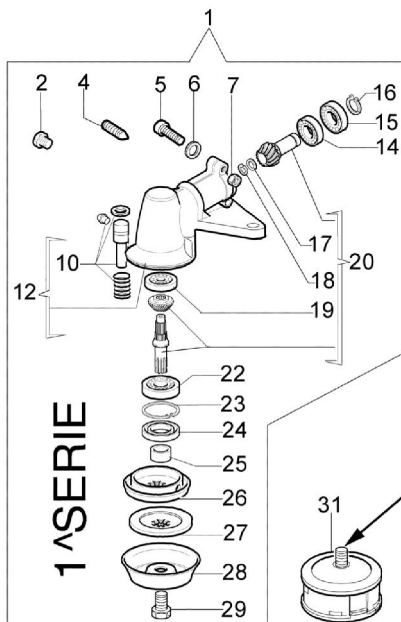

8460 Brushcutter - Bevel gear

8460 Brushcutter - Bevel gear

Ref.Nu	Qty	Part number	Description	Validity from	Validity till	Notes	Bulletin
1	1	61112072BR	Bevel gear Ø32				
2	1	4138428	Cap				
4	1	3805010	Screw				
5	1	3801016R	Screw				BT3-085-09/09
6	1	3833073R	Washer				BT3-085-09/09
7	1	3912005	Nut				
10	1	4174338A	Pin				
12	1	4174285	Gear case				
13	1	61110191	Gear case				BT3-085-09/09
14	1	3035040R	Bearing				
15	1	3035023R	Bearing				
16	1	3024012	Ring				
17	1	4138311A	Ring				
18	1	3025009	Ring				
19	1	3034218	Bearing				
20	1	4191233	Bevel gear set				
21	1	61112072BR	Bevel gear Ø32				BT3-085-09/09
22	1	3034012R	Bearing				
23	1	3025022R	Seeger				
24	1	3050023R	Seal ring				
25	1	4138668	Spacer				
26	1	4191247R	Hub				
27	1	4179088R	Flange				
28	1	61110074R	Guard				
29	1	61040074AR	Screw				
30	1	61110075R	Nut				
31	1	63019016	Compl. nylon head Ø3				
32	1	61040071R	Cap				
33	1	63019018	Compl. nylon head Ø3				
34	1	61112058	Bevel gear set				
35	1	61110072	Shaft