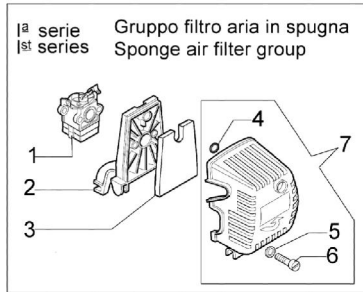

8460 Brushcutter - Fuel tank and air filter

8460 Brushcutter - Fuel tank and air filter

Ref.Nu	Qty	Part number	Description	Validity from	Validity till	Notes	Bulletin
1	1	61110098A	Carburetor set WYK-143A				
2	1	61112003	Filter support				
3	1	61110010AR	Air filter				
4	1	008200282	O-ring				
5	1	3916006	Washer				
6	1	3908036	Screw				
7	1	61112016	Filter cover				
8	1	61110006A	Gasket				
9	1	61110007A	Insulator				
10	2	4175124	Screw				
11	1	2318968AR	Carburetor WYK- 143B				
12	1	61120022	Gasket				
13	1	3801011	Screw				
14	1	61120024A	Filter support				BT3-078- 10/08
15	2	61112005	Screw				
16	1	61120018R	Air filter				
17	1	61122022	Filter cover				
18	1	61070011AR	Breather valve				
19	2	61110034	Hose				
20	2	4100415R	Hose				
21	1	4161211	Bush				
22	1	61070006	Gasket				
23	1	61070079R	Tank cap				
24	1	4098377	Band				
25	1	50010218R	Fuel filter				
26	1	61110028R	Tank				
27	1	61040015C	Stand				
28	4	3918005	Washer				
29	4	3819006R	Washer				
30	4	3801013R	Screw				
31	1	61110008A	Gasket				
32	1	61120020A	Plate				BT3-078- 10/08
33	1	61120025A	Exhauster kit				
34	1	61110098A	Carburetor set WYK-143A				
35	1	61120067	Cover				BT3-078- 10/08