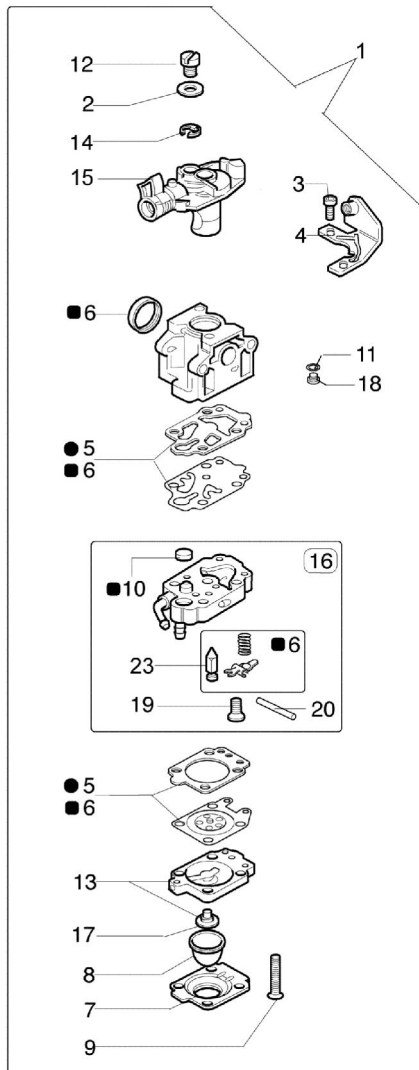

8460 Brushcutter - Carburator WYK-104, WYK143A

WYK-104 per i modelli con filtro aria in spugna
WYK-104 for mod.with sponge air filter

WYK-143A per i modelli con filtro aria in carta
WYK-143A for mod.with paper air filter

- 5 KIT MEMBRANE E GUARNIZIONI
  DIAPHRAGM & GASKET SET
- 6 KIT RIPARAZIONE
  REPAIR SET