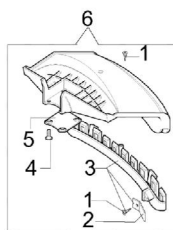

8460 Brushcutter - Accessories

8460 Brushcutter - Accessories

Ref.Nu	Qty	Part number	Description	Validity from	Validity till	Notes	Bulletin
1	2	3960040R	Screw				
2	1	4174275R	Blade				
3	1	4174283A	Skirt w/blade				
4	4	3802004CR	Screw				
5	1	4174278	Plate				
6	1	4192048A	Guard assy				
7	1	4199008B	Insert				
8	1	4199004	Spring				
9	1	4199031A	Nylon spool Ø3				
10	2	4199005A	Bushing				
11	1	4199026B	Cover				BT3-074-08/07
12	1	63019016	Compl. nylon head Ø3				BT3-074-08/07
13	1	4174113A	Plate				
14	1	4174117	Grip-end				
15	1	4174157	Tape red				
16	1	4174111A	Key				
17	1	4098812A	Spring				
18	1	4174163	Harness				
19	1	4095665R	Disk 3t				
20	1	63070002R	Harness				
21	1	63070025	Buckle set				
22	1	4191240	Tool kit				
23	1	61120012	Labels set				
24	1	63019018	Compl. nylon head Ø3				BT3-074-08/07
25	1	61110076	Insert				
26	1	4174280	Disc guard d.200				
27	1	4174279	Disc guard d.255				
28	4	3802004CR	Screw				
29	1	63070036	Hooking spring				
30	1	4199046	Cover				BT3-074-08/07
31	1	63019012A	Quick load nylon head Ø3				BT2-024-01/08
32	1	4199048R	Spring				
33	1	4199049	Nylon spool