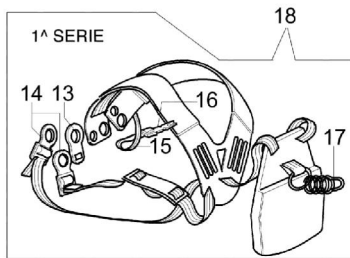

8460 Brushcutter - Accessories

8460 Brushcutter - Accessories

Ref.Nu	Qty	Part number	Description	Validity from	Validity till	Notes	Bulletin
1	2	3960040R	Screw				
2	1	4174275R	Blade				
3	1	4174283A	Skirt w/blade				
4	4	3802004CR	Screw				
5	1	4174278	Plate				
6	1	4192048A	Guard assy				
7	1	4199008B	Insert				
8	1	4199004	Spring				
9	1	4199031A	Nylon spool Ø3				
10	2	4199005A	Bushing				
11	1	4199026B	Cover				BT3-074-08/07
12	1	63019016	Compl. nylon head Ø3				BT3-074-08/07
13	1	4174113A	Plate				
14	1	4174117	Grip-end				
15	1	4174157	Tape red				
16	1	4174111A	Key				
17	1	4098812A	Spring				
18	1	4174163	Harness				
19	1	4095665R	Disk 3t				
20	1	63070002R	Harness				
21	1	63070025	Buckle set				
22	1	4191240	Tool kit				
23	1	61120012	Labels set				
24	1	63019018	Compl. nylon head Ø3				BT3-074-08/07
25	1	61110076	Insert				
26	1	4174280	Disc guard d.200				
27	1	4174279	Disc guard d.255				
28	4	3802004CR	Screw				
29	1	63070036	Hooking spring				
30	1	4199046	Cover				BT3-074-08/07
31	1	63019012A	Quick load nylon head Ø3				BT2-024-01/08
32	1	4199048R	Spring				
33	1	4199049	Nylon spool