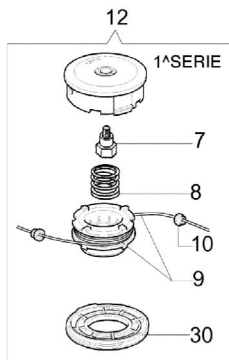

8460 Brushcutter - Accessories

8460 Brushcutter - Accessories

Ref.Nu	Qty	Part number	Description	Validity from	Validity till	Notes	Bulletin
1	2	3960040R	Screw				
2	1	4174275R	Blade				
3	1	4174283A	Skirt w/blade				
4	4	3802004CR	Screw				
5	1	4174278	Plate				
6	1	4192048A	Guard assy				
7	1	4199008B	Insert				
8	1	4199004	Spring				
9	1	4199031A	Nylon spool Ø3				
10	2	4199005A	Bushing				
11	1	4199026B	Cover				BT3-074-08/07
12	1	63019016	Compl. nylon head Ø3				BT3-074-08/07
13	1	4174113A	Plate				
14	1	4174117	Grip-end				
15	1	4174157	Tape red				
16	1	4174111A	Key				
17	1	4098812A	Spring				
18	1	4174163	Harness				
19	1	4095665R	Disk 3t				
20	1	63070002R	Harness				
21	1	63070025	Buckle set				
22	1	4191240	Tool kit				
23	1	61120012	Labels set				
24	1	63019018	Compl. nylon head Ø3				BT3-074-08/07
25	1	61110076	Insert				
26	1	4174280	Disc guard d.200				
27	1	4174279	Disc guard d.255				
28	4	3802004CR	Screw				
29	1	63070036	Hooking spring				
30	1	4199046	Cover				BT3-074-08/07
31	1	63019012A	Quick load nylon head Ø3				BT2-024-01/08
32	1	4199048R	Spring				
33	1	4199049	Nylon spool