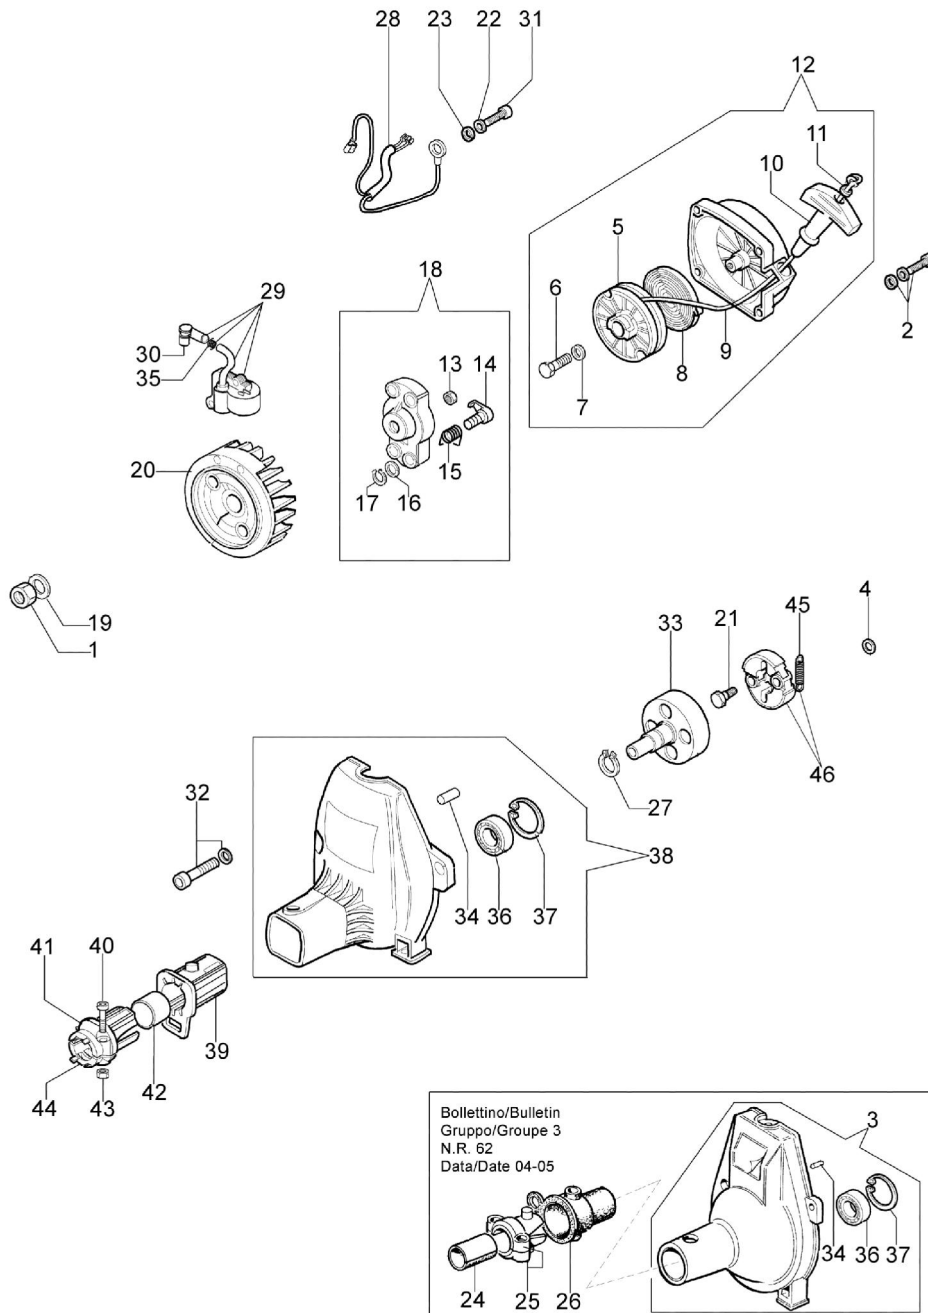

8460 Brushcutter - Starter Assy and clutch

8460 Brushcutter - Starter assy and clutch

Ref.Nu	Qty	Part number	Description	Validity from	Validity till	Notes	Bulletin
1	1	3912012	Nut				
2	4	4175089A	Screw				
3	1	4191188	Starter case				
4	2	3818011A	Washer				
5	1	4191018BR	Starter pulley				
6	1	3906041	Screw				
7	1	3918006	Washer				
8	1	004000132R	Spring				
9	1	4098073R	Starter rope				
10	1	4191020A	Handle				
11	1	006000829	Washer				
12	1	4191144CR	Starter assy				
13	1	3933038	Nut				
14	2	4191016	Pawl				
15	2	4191017A	Spring				
16	2	3064010	Washer				
17	2	3024007	Ring				
18	1	4191143	Clutch driver				
19	1	3916010R	Washer				
20	1	4191021BR	Flywheel				
21	2	4191027FR	Pin				
22	2	3819006R	Washer				
23	2	3918010R	Washer				
24	1	4192003	Adapter				
25	2	4191060	Adaptor				
26	1	4191058A	Sleeve				
27	1	3024015	Seeger				
28	1	61250282R	Cable	sn 1771483700			BT3-112-01/12
28	1	61110105	Cable		sn 1771483699		BT3-112-01/12
29	1	4196142R	Ignition coil				
30	1	094100014	Spark plug cap				
31	2	3801013R	Screw				
32	4	4175071AR	Screw				
33	1	4191030AR	Clutch drum				
34	2	3023008R	Plug				
35	1	094600169A	Spring				
36	1	3035042R	Bearing				
37	1	3025022R	Seeger				
38	1	62030080B	Cover				
39	1	61040010	Sleeve				
40	2	3801016R	Screw				
41	1	61040017	Adaptor