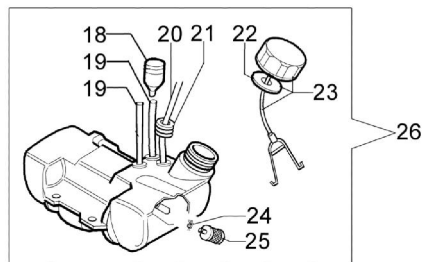

8460 Brushcutter - Fuel tank and air filter

8460 Brushcutter - Fuel tank and air filter

Ref.Nu	Qty	Part number	Description	Validity from	Validity till	Notes	Bulletin
1	1	61110098A	Carburetor set WYK-143A				
2	1	61112003	Filter support				
3	1	61110010AR	Air filter				
4	1	008200282	O-ring				
5	1	3916006	Washer				
6	1	3908036	Screw				
7	1	61112016	Filter cover				
8	1	61110006A	Gasket				
9	1	61110007A	Insulator				
10	2	4175124	Screw				
11	1	2318968AR	Carburetor WYK- 143B				
12	1	61120022	Gasket				
13	1	3801011	Screw				
14	1	61120024A	Filter support				BT3-078- 10/08
15	2	61112005	Screw				
16	1	61120018R	Air filter				
17	1	61122022	Filter cover				
18	1	61070011AR	Breather valve				
19	2	61110034	Hose				
20	2	4100415R	Hose				
21	1	4161211	Bush				
22	1	61070006	Gasket				
23	1	61070079R	Tank cap				
24	1	4098377	Band				
25	1	50010218R	Fuel filter				
26	1	61110028R	Tank				
27	1	61040015C	Stand				
28	4	3918005	Washer				
29	4	3819006R	Washer				
30	4	3801013R	Screw				
31	1	61110008A	Gasket				
32	1	61120020A	Plate				BT3-078- 10/08
33	1	61120025A	Exhauster kit				
34	1	61110098A	Carburetor set WYK-143A				
35	1	61120067	Cover				BT3-078- 10/08