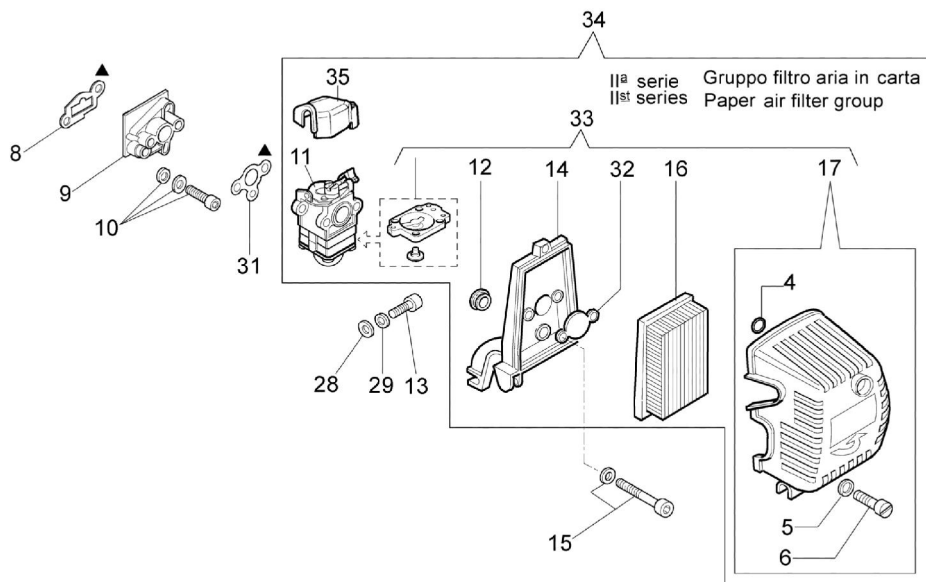

8460 Brushcutter - Fuel tank and air filter

8460 Brushcutter - Fuel tank and air filter

Ref.Nu	Qty	Part number	Description	Validity from	Validity till	Notes	Bulletin
1	1	61110098A	Carburetor set WYK-143A				
2	1	61112003	Filter support				
3	1	61110010AR	Air filter				
4	1	008200282	O-ring				
5	1	3916006	Washer				
6	1	3908036	Screw				
7	1	61112016	Filter cover				
8	1	61110006A	Gasket				
9	1	61110007A	Insulator				
10	2	4175124	Screw				
11	1	2318968AR	Carburetor WYK- 143B				
12	1	61120022	Gasket				
13	1	3801011	Screw				
14	1	61120024A	Filter support				BT3-078- 10/08
15	2	61112005	Screw				
16	1	61120018R	Air filter				
17	1	61122022	Filter cover				
18	1	61070011AR	Breather valve				
19	2	61110034	Hose				
20	2	4100415R	Hose				
21	1	4161211	Bush				
22	1	61070006	Gasket				
23	1	61070079R	Tank cap				
24	1	4098377	Band				
25	1	50010218R	Fuel filter				
26	1	61110028R	Tank				
27	1	61040015C	Stand				
28	4	3918005	Washer				
29	4	3819006R	Washer				
30	4	3801013R	Screw				
31	1	61110008A	Gasket				
32	1	61120020A	Plate				BT3-078- 10/08
33	1	61120025A	Exhauster kit				
34	1	61110098A	Carburetor set WYK-143A				
35	1	61120067	Cover				BT3-078- 10/08