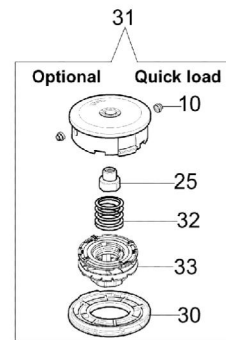

8460 Brushcutter - Accessories

8460 Brushcutter - Accessories

Ref.Nu	Qty	Part number	Description	Validity from	Validity till	Notes	Bulletin
1	2	3960040R	Screw				
2	1	4174275R	Blade				
3	1	4174283A	Skirt w/blade				
4	4	3802004CR	Screw				
5	1	4174278	Plate				
6	1	4192048A	Guard assy				
7	1	4199008B	Insert				
8	1	4199004	Spring				
9	1	4199031A	Nylon spool Ø3				
10	2	4199005A	Bushing				
11	1	4199026B	Cover				BT3-074-08/07
12	1	63019016	Compl. nylon head Ø3				BT3-074-08/07
13	1	4174113A	Plate				
14	1	4174117	Grip-end				
15	1	4174157	Tape red				
16	1	4174111A	Key				
17	1	4098812A	Spring				
18	1	4174163	Harness				
19	1	4095665R	Disk 3t				
20	1	63070002R	Harness				
21	1	63070025	Buckle set				
22	1	4191240	Tool kit				
23	1	61120012	Labels set				
24	1	63019018	Compl. nylon head Ø3				BT3-074-08/07
25	1	61110076	Insert				
26	1	4174280	Disc guard d.200				
27	1	4174279	Disc guard d.255				
28	4	3802004CR	Screw				
29	1	63070036	Hooking spring				
30	1	4199046	Cover				BT3-074-08/07
31	1	63019012A	Quick load nylon head Ø3				BT2-024-01/08
32	1	4199048R	Spring				
33	1	4199049	Nylon spool