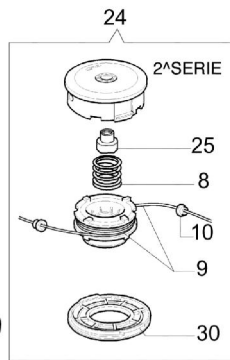

8460 Brushcutter - Accessories

8460 Brushcutter - Accessories

Ref.Nu	Qty	Part number	Description	Validity from	Validity till	Notes	Bulletin
1	2	3960040R	Screw				
2	1	4174275R	Blade				
3	1	4174283A	Skirt w/blade				
4	4	3802004CR	Screw				
5	1	4174278	Plate				
6	1	4192048A	Guard assy				
7	1	4199008B	Insert				
8	1	4199004	Spring				
9	1	4199031A	Nylon spool Ø3				
10	2	4199005A	Bushing				
11	1	4199026B	Cover				BT3-074-08/07
12	1	63019016	Compl. nylon head Ø3				BT3-074-08/07
13	1	4174113A	Plate				
14	1	4174117	Grip-end				
15	1	4174157	Tape red				
16	1	4174111A	Key				
17	1	4098812A	Spring				
18	1	4174163	Harness				
19	1	4095665R	Disk 3t				
20	1	63070002R	Harness				
21	1	63070025	Buckle set				
22	1	4191240	Tool kit				
23	1	61120012	Labels set				
24	1	63019018	Compl. nylon head Ø3				BT3-074-08/07
25	1	61110076	Insert				
26	1	4174280	Disc guard d.200				
27	1	4174279	Disc guard d.255				
28	4	3802004CR	Screw				
29	1	63070036	Hooking spring				
30	1	4199046	Cover				BT3-074-08/07
31	1	63019012A	Quick load nylon head Ø3				BT2-024-01/08
32	1	4199048R	Spring				
33	1	4199049	Nylon spool