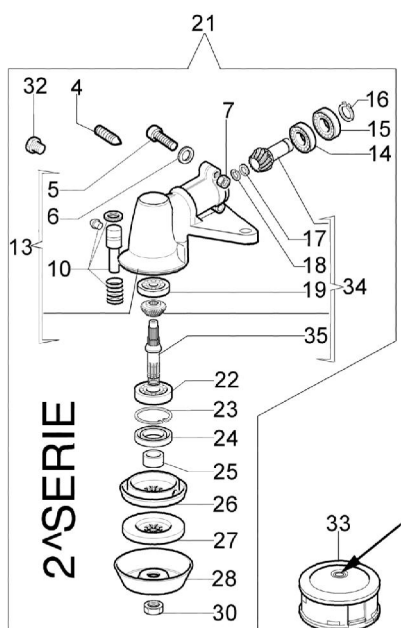

8460 Brushcutter - Bevel gear

8460 Brushcutter - Bevel gear

Ref.Nu	Qty	Part number	Description	Validity from	Validity till	Notes	Bulletin
1	1	61112072BR	Bevel gear Ø32				
2	1	4138428	Cap				
4	1	3805010	Screw				
5	1	3801016R	Screw				BT3-085-09/09
6	1	3833073R	Washer				BT3-085-09/09
7	1	3912005	Nut				
10	1	4174338A	Pin				
12	1	4174285	Gear case				
13	1	61110191	Gear case				BT3-085-09/09
14	1	3035040R	Bearing				
15	1	3035023R	Bearing				
16	1	3024012	Ring				
17	1	4138311A	Ring				
18	1	3025009	Ring				
19	1	3034218	Bearing				
20	1	4191233	Bevel gear set				
21	1	61112072BR	Bevel gear Ø32				BT3-085-09/09
22	1	3034012R	Bearing				
23	1	3025022R	Seeger				
24	1	3050023R	Seal ring				
25	1	4138668	Spacer				
26	1	4191247R	Hub				
27	1	4179088R	Flange				
28	1	61110074R	Guard				
29	1	61040074AR	Screw				
30	1	61110075R	Nut				
31	1	63019016	Compl. nylon head Ø3				
32	1	61040071R	Cap				
33	1	63019018	Compl. nylon head Ø3				
34	1	61112058	Bevel gear set				
35	1	61110072	Shaft