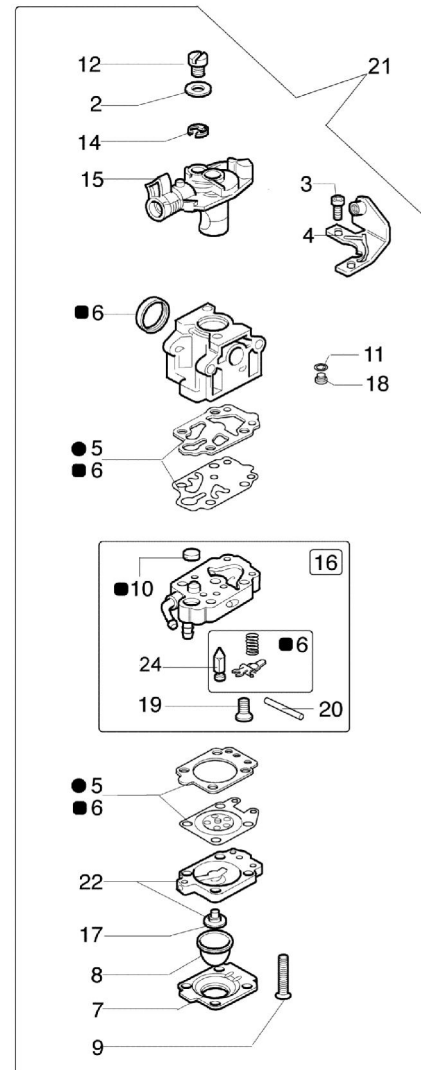

- 5 KIT MEMBRANE E GUARNIZIONI
  DIAPHRAGM & GASKET SET
- 6 KIT RIPARAZIONE
  REPAIR SET