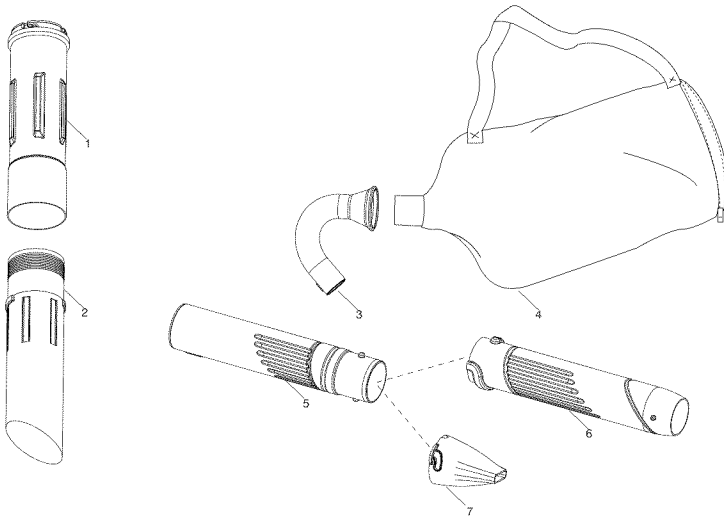

REPAIR PARTS

SEARS GAS BLOWER MODEL 358.794600

WARNING

All repairs, adjustments and maintenance not described in the Operator's Manual must be performed by Qualified Service Personnel.

Ref.	Part No.	Description	Ref.	Part No.	Description
1.	525592801	Assy - Muffler (Incl. 2,3,4)	33.	530032125	Bearing - Inner
2.	530058982	Bolt - Muffler	34.	530012582	Assy - Crankcase (Incl. 31,32,33)
3.	-----	Gasket - Muffler (Ref.#1,39)	35.	579012701	Assy - Crankcase/Crankshaft (Incl. 30,34)
4.	545098801	Shield - Muffler Heat	36.	-----	O - Ring (Ref.#37,39)
5.	545115301	Cylinder	37.	530057954	Assy - Rear Plug (Incl. 36)
6.	530015953	Bolt	38.	530016386	Screw
7.	Champion	Spark plug (RCJ-6Y)	39.	545081832	Kit - Gasket (Incl. 3,17,19,27,36)
8.	545084901	Adapter - Carb.			
9.	545115501	Linkage - Throttle			
10.	545081855	Kit - Carb. Assy (WT-875A) (Incl. 11,16)			
11.	545157104	Lever - Choke			
12.	574695501	Base - Airbox			
13.	530016429	Screw			
14.	545116801	Filter			
15.	545112702	Cover - Air box filter			
16.	530035497	Bulb - Purge (Walbro 188-16)			
17.	-----	Gasket(Carb/Adapter)(Ref.#39)			
18.	530016441	Screw			
19.	-----	O-Ring (Adapter/Cyl.)(Ref.#39)			
20.	545081864	Kit - Piston/Connecting Rod (Incl. 21,22,23)			
21.	530012472	Ring - Piston			
22.	530015162	Retainer - Wrist Pin			
23.	545081865	Kit - Assy Connecting Rod			
24.	545158001	Module - Ignition			
25.	530016357	Screw			
26.	545127601	Assy - Wire Harness			
27.	-----	O-ring seal - (Ref.#39)			
28.	530015828	Washer			
29.	530054115	Assy - Flywheel			
30.	530015941	Retainer -Crankshaft			
31.	530055728	Bearing - Outer			
32.	530019264	Seal			

REPAIR PARTS

SEARS GAS BLOWER MODEL 358.794600

Ref.	Part No.	Description
1.	545099401	Tube - Upper vac
2.	530095589	Tube - Lower vac
3.	575873501	Tube - J
4.	530095564	Assy - Vac bag
5.	545100501	Tube - Upper Blower
6.	545100601	Tube - Lower Blower
7.	545151201	Nozzle - High Speed