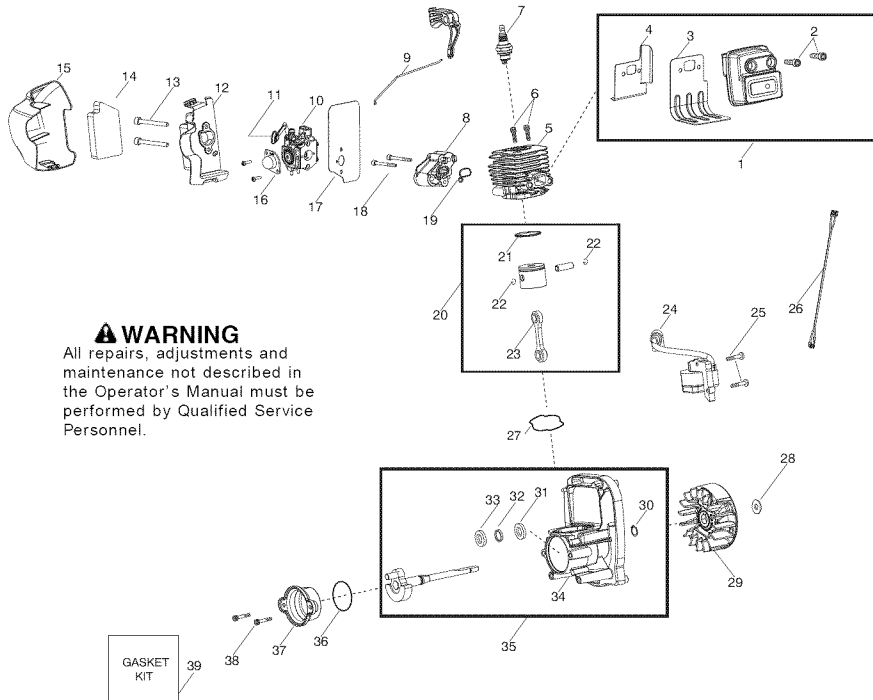

REPAIR PARTS

SEARS GAS BLOWER MODEL 358.794600

WARNING

All repairs, adjustments and maintenance not described in the Operator's Manual must be performed by Qualified Service Personnel.

Ref.	Part No.	Description	Ref.	Part No.	Description
1.	525592801	Assy - Muffler (Incl. 2,3,4)	33.	530032125	Bearing - Inner
2.	530058982	Bolt - Muffler	34.	530012582	Assy - Crankcase (Incl. 31,32,33)
3.	-----	Gasket - Muffler (Ref.#1,39)	35.	579012701	Assy - Crankcase/Crankshaft (Incl. 30,34)
4.	545098801	Shield - Muffler Heat	36.	-----	O - Ring (Ref.#37,39)
5.	545115301	Cylinder	37.	530057954	Assy - Rear Plug (Incl. 36)
6.	530015953	Bolt	38.	530016386	Screw
7.	Champion	Spark plug (RCJ-6Y)	39.	545081832	Kit - Gasket (Incl. 3,17,19,27,36)
8.	545084901	Adapter - Carb.			
9.	545115501	Linkage - Throttle			
10.	545081855	Kit - Carb. Assy (WT-875A) (Incl. 11,16)			
11.	545157104	Lever - Choke			
12.	574695501	Base - Airbox			
13.	530016429	Screw			
14.	545116801	Filter			
15.	545112702	Cover - Air box filter			
16.	530035497	Bulb - Purge (Walbro 188-16)			
17.	-----	Gasket(Carb/Adapter)(Ref.#39)			
18.	530016441	Screw			
19.	-----	O-Ring (Adapter/Cyl.)(Ref.#39)			
20.	545081864	Kit - Piston/Connecting Rod (Incl. 21,22,23)			
21.	530012472	Ring - Piston			
22.	530015162	Retainer - Wrist Pin			
23.	545081865	Kit - Assy Connecting Rod			
24.	545158001	Module - Ignition			
25.	530016357	Screw			
26.	545127601	Assy - Wire Harness			
27.	-----	O-ring seal - (Ref.#39)			
28.	530015828	Washer			
29.	530054115	Assy - Flywheel			
30.	530015941	Retainer -Crankshaft			
31.	530055728	Bearing - Outer			
32.	530019264	Seal			

REPAIR PARTS

SEARS GAS BLOWER MODEL 358.794600

Ref.	Part No.	Description
1.	545099401	Tube - Upper vac
2.	530095589	Tube - Lower vac
3.	575873501	Tube - J
4.	530095564	Assy - Vac bag
5.	545100501	Tube - Upper Blower
6.	545100601	Tube - Lower Blower
7.	545151201	Nozzle - High Speed