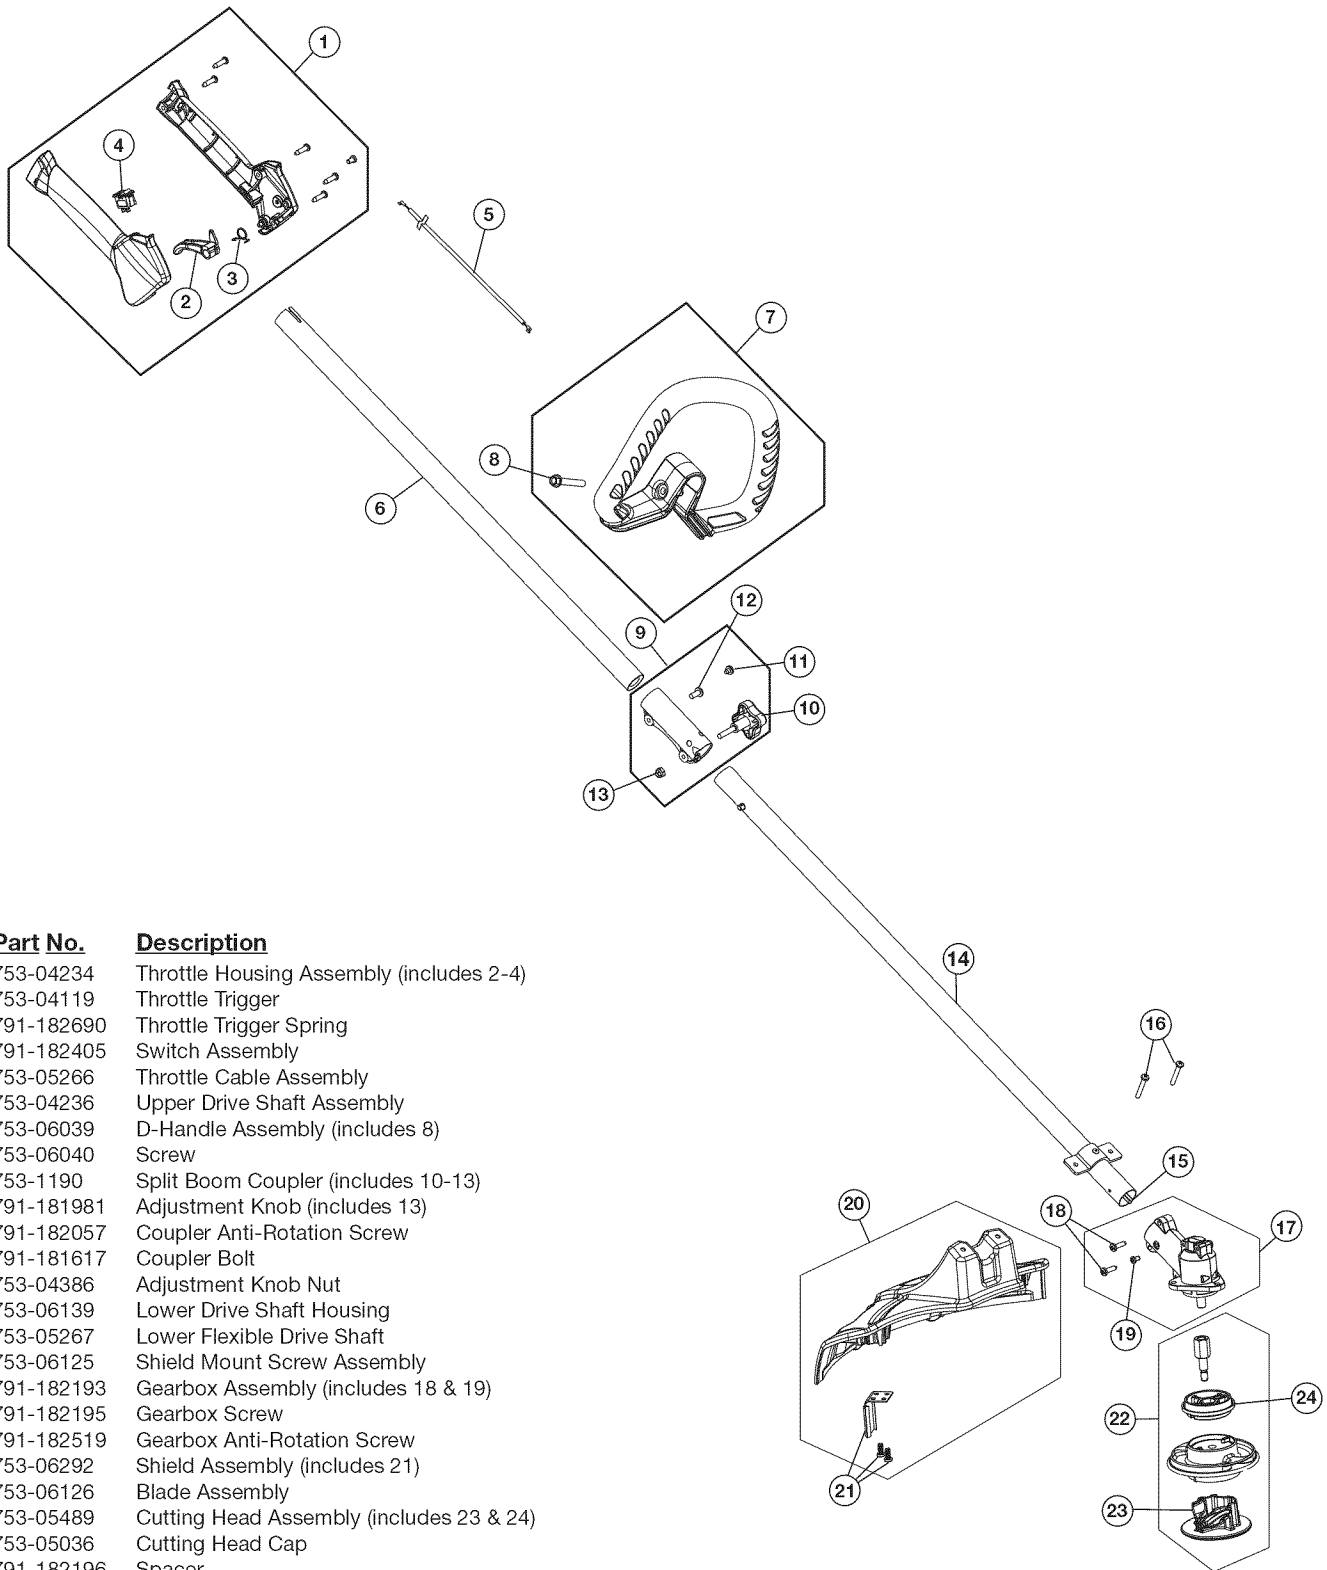

REPLACEMENT PARTS - MODEL 316.791961  
4-CYCLE GAS TRIMMER

Item	Part No.	Description
1	753-06113	Engine Cover Assembly (includes 2 & 3)
2	753-04595	Cover Screw
3	791-181003	Screw
4	753-05901	Rocker Cover
5	753-05902	Rocker Cover O-Ring
6	753-05910	Cylinder O-Ring
7	791-182379	Breather Hose
8	753-05408	Oil Plug (includes 9)
9	791-182290	Oil Plug O-Ring
10	753-06111	Crankcase Cover
11	753-05238	Crankcase Cover O-ring
12	753-06221	Flywheel Assembly
13	753-05264	Lead Wires
14	753-05447	Module Assembly
15	753-05245	Muffler Assembly (includes 16 & 17)
16	753-05244	Muffler Gasket

PARTS LIST

REPLACEMENT PARTS - MODEL 316.791961  
4-CYCLE GAS TRIMMER

Item	Part No.	Description
1	753-04234	Throttle Housing Assembly (includes 2-4)
2	753-04119	Throttle Trigger
3	791-182690	Throttle Trigger Spring
4	791-182405	Switch Assembly
5	753-05266	Throttle Cable Assembly
6	753-04236	Upper Drive Shaft Assembly
7	753-06039	D-Handle Assembly (includes 8)
8	753-06040	Screw
9	753-1190	Split Boom Coupler (includes 10-13)
10	791-181981	Adjustment Knob (includes 13)
11	791-182057	Coupler Anti-Rotation Screw
12	791-181617	Coupler Bolt
13	753-04386	Adjustment Knob Nut
14	753-06139	Lower Drive Shaft Housing
15	753-05267	Lower Flexible Drive Shaft
16	753-06125	Shield Mount Screw Assembly
17	791-182193	Gearbox Assembly (includes 18 & 19)
18	791-182195	Gearbox Screw
19	791-182519	Gearbox Anti-Rotation Screw
20	753-06292	Shield Assembly (includes 21)
21	753-06126	Blade Assembly
22	753-05489	Cutting Head Assembly (includes 23 & 24)
23	753-05036	Cutting Head Cap
24	791-182196	Spacer