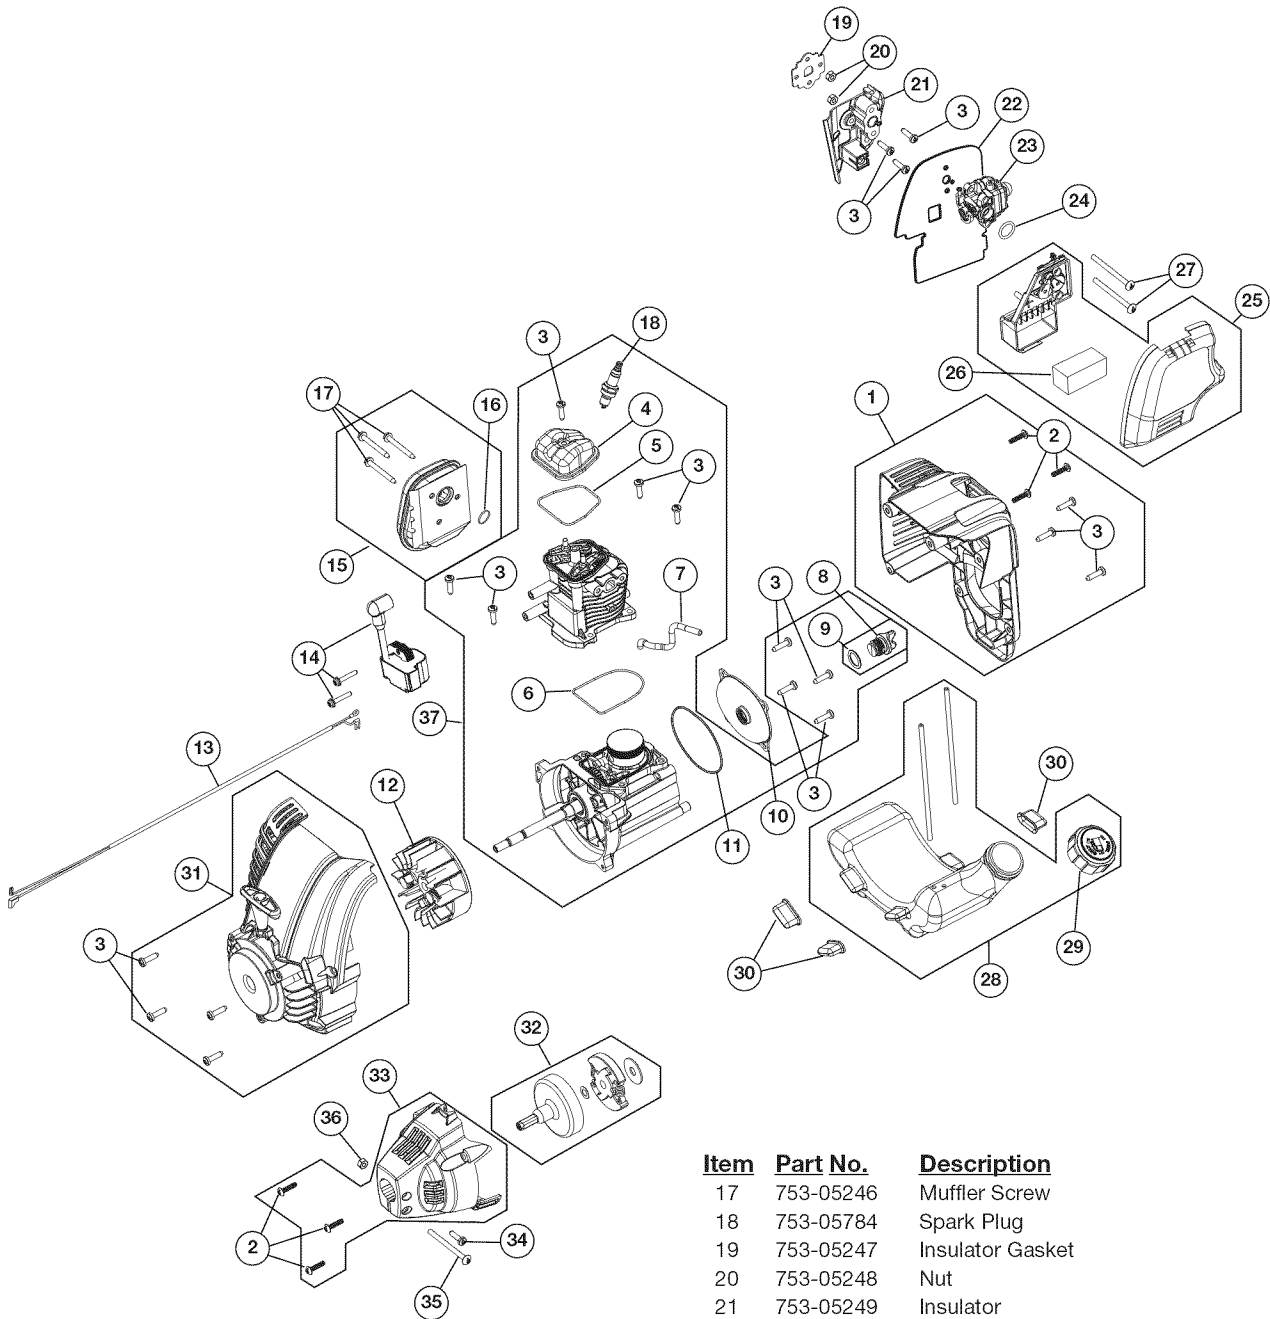

REPLACEMENT PARTS - MODEL 316.791961  
4-CYCLE GAS TRIMMER

Item	Part No.	Description
1	753-06113	Engine Cover Assembly (includes 2 & 3)
2	753-04595	Cover Screw
3	791-181003	Screw
4	753-05901	Rocker Cover
5	753-05902	Rocker Cover O-Ring
6	753-05910	Cylinder O-Ring
7	791-182379	Breather Hose
8	753-05408	Oil Plug (includes 9)
9	791-182290	Oil Plug O-Ring
10	753-06111	Crankcase Cover
11	753-05238	Crankcase Cover O-ring
12	753-06221	Flywheel Assembly
13	753-05264	Lead Wires
14	753-05447	Module Assembly
15	753-05245	Muffler Assembly (includes 16 & 17)
16	753-05244	Muffler Gasket

PARTS LIST

REPLACEMENT PARTS - MODEL 316.791961  
4-CYCLE GAS TRIMMER

Item	Part No.	Description
1	753-04234	Throttle Housing Assembly (includes 2-4)
2	753-04119	Throttle Trigger
3	791-182690	Throttle Trigger Spring
4	791-182405	Switch Assembly
5	753-05266	Throttle Cable Assembly
6	753-04236	Upper Drive Shaft Assembly
7	753-06039	D-Handle Assembly (includes 8)
8	753-06040	Screw
9	753-1190	Split Boom Coupler (includes 10-13)
10	791-181981	Adjustment Knob (includes 13)
11	791-182057	Coupler Anti-Rotation Screw
12	791-181617	Coupler Bolt
13	753-04386	Adjustment Knob Nut
14	753-06139	Lower Drive Shaft Housing
15	753-05267	Lower Flexible Drive Shaft
16	753-06125	Shield Mount Screw Assembly
17	791-182193	Gearbox Assembly (includes 18 & 19)
18	791-182195	Gearbox Screw
19	791-182519	Gearbox Anti-Rotation Screw
20	753-06292	Shield Assembly (includes 21)
21	753-06126	Blade Assembly
22	753-05489	Cutting Head Assembly (includes 23 & 24)
23	753-05036	Cutting Head Cap
24	791-182196	Spacer