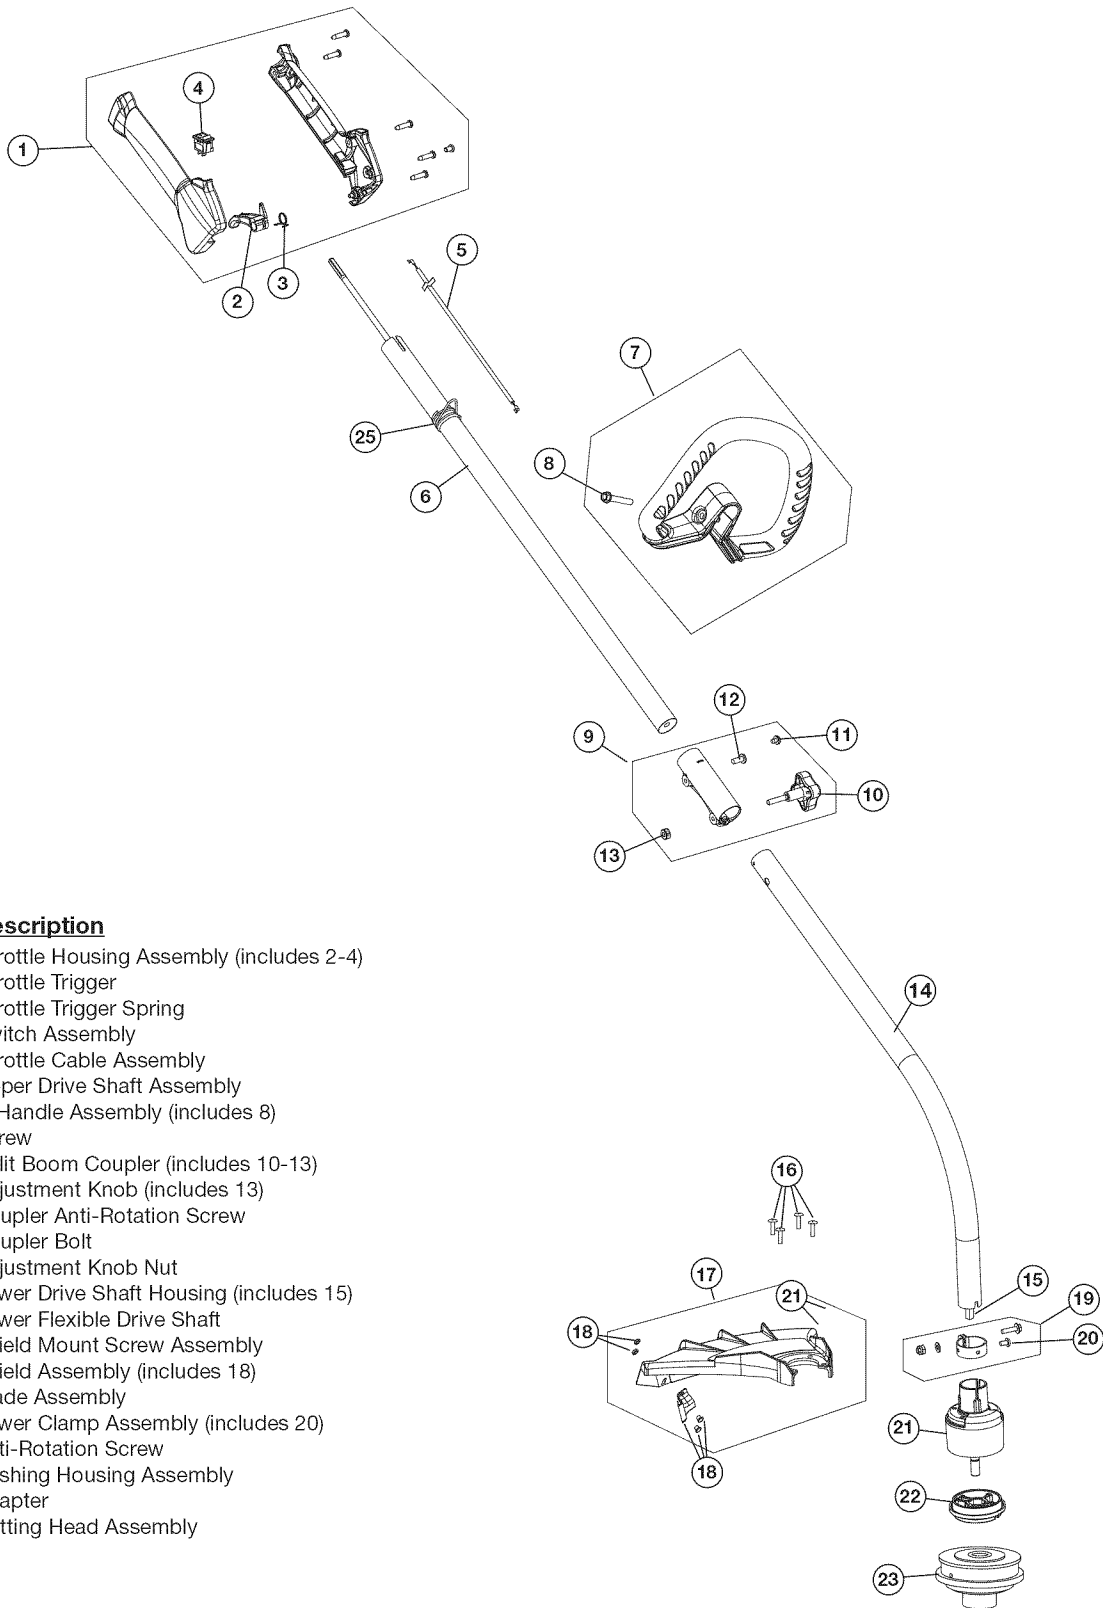

REPLACEMENT PARTS - MODEL 316.791700
4-CYCLE GAS TRIMMER

Item	Part No.	Description
1	753-06113	Engine Cover Assembly (includes 2 & 3)
2	753-04595	Cover Screw
3	791-181003	Screw
4	753-05901	Rocker Cover
5	753-05902	Rocker Cover O-Ring
6	753-05910	Cylinder O-Ring
7	791-182379	Breather Hose
8	753-05408	Oil Plug (includes 9)
9	791-182290	Oil Plug O-Ring
10	753-06111	Crankcase Cover
11	753-05238	Crankcase Cover O-ring
12	753-06221	Flywheel Assembly
13	753-05264	Lead Wires
14	753-05447	Module Assembly
15	753-05245	Muffler Assembly (includes 16 & 17)
16	753-05244	Muffler Gasket

PARTS LIST

REPLACEMENT PARTS - MODEL 316.791700
4-CYCLE TRIMMER

Item	Part No.	Description
1	753-04234	Throttle Housing Assembly (includes 2-4)
2	753-04119	Throttle Trigger
3	791-182690	Throttle Trigger Spring
4	791-182405	Switch Assembly
5	753-05266	Throttle Cable Assembly
6	753-04236	Upper Drive Shaft Assembly
7	753-06039	D-Handle Assembly (includes 8)
8	753-06040	Screw
9	753-1190	Split Boom Coupler (includes 10-13)
10	791-181981	Adjustment Knob (includes 13)
11	791-182057	Coupler Anti-Rotation Screw
12	791-181617	Coupler Bolt
13	753-04386	Adjustment Knob Nut
14	791-182387	Lower Drive Shaft Housing (includes 15)
15	791-181852	Lower Flexible Drive Shaft
16	791-180531	Shield Mount Screw Assembly
17	753-05032	Shield Assembly (includes 18)
18	753-05033	Blade Assembly
19	791-153597	Lower Clamp Assembly (includes 20)
20	791-145569	Anti-Rotation Screw
21	753-05050	Bushing Housing Assembly
22	753-05034	Adapter
23	796-00071	Cutting Head Assembly