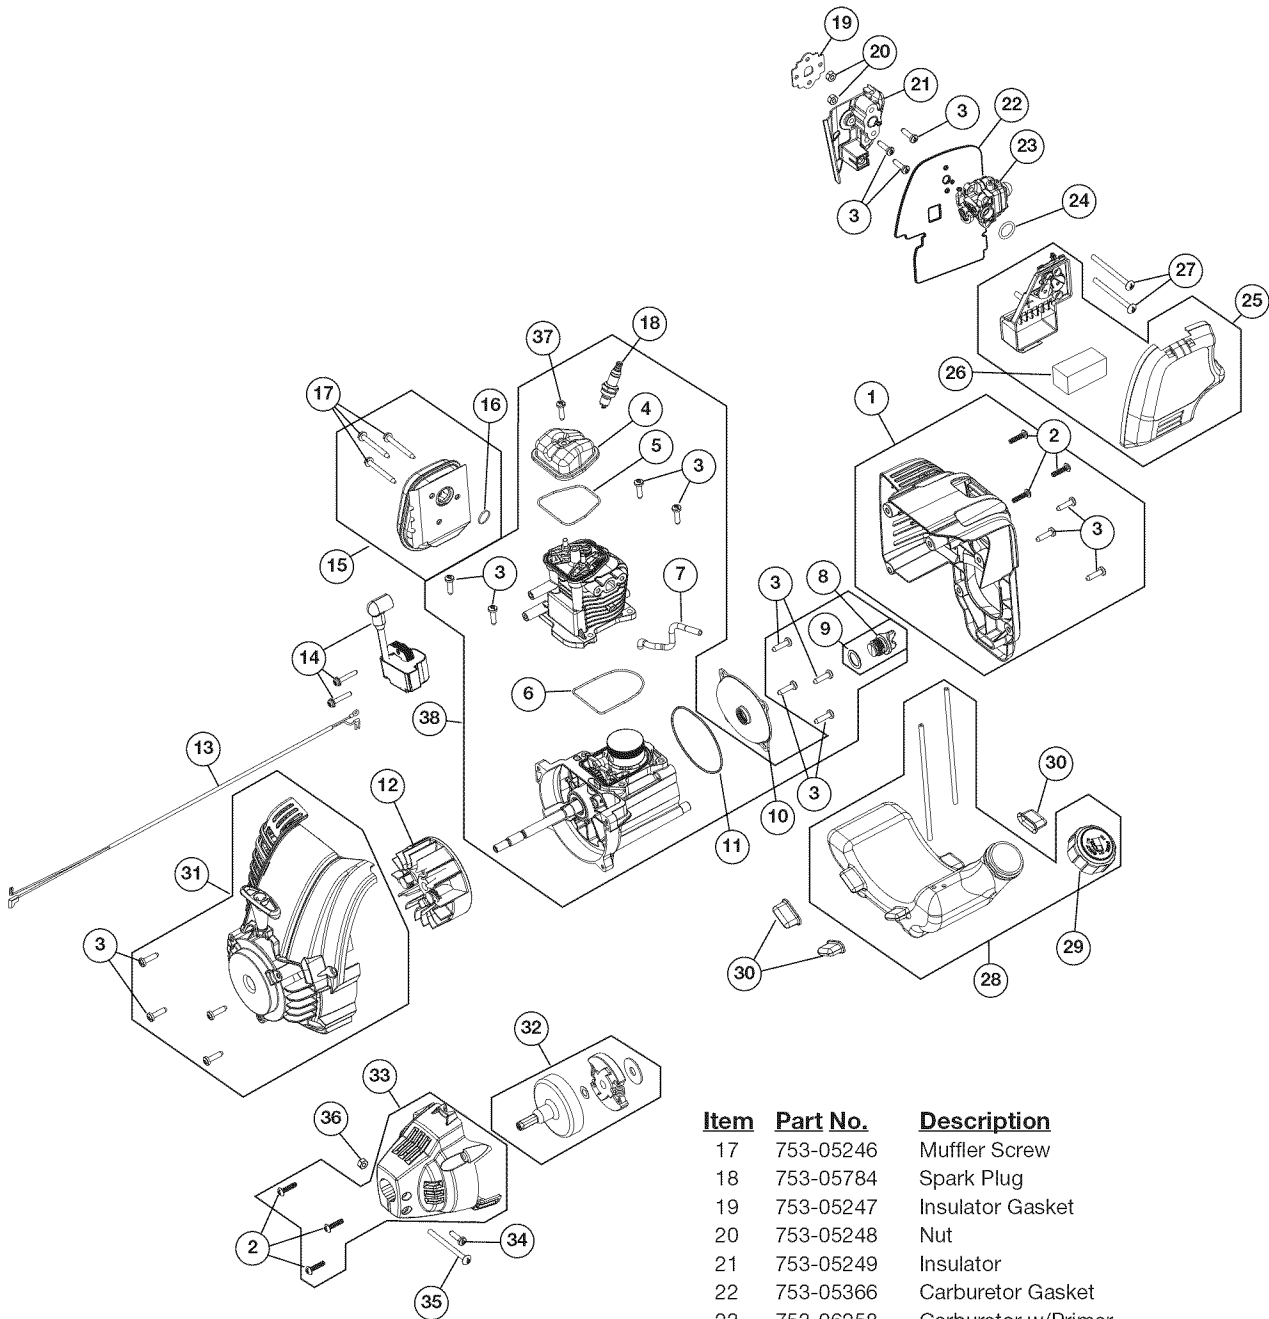

REPLACEMENT PARTS - MODEL 316.791700
4-CYCLE GAS TRIMMER

Item	Part No.	Description
1	753-06113	Engine Cover Assembly (includes 2 & 3)
2	753-04595	Cover Screw
3	791-181003	Screw
4	753-05901	Rocker Cover
5	753-05902	Rocker Cover O-Ring
6	753-05910	Cylinder O-Ring
7	791-182379	Breather Hose
8	753-05408	Oil Plug (includes 9)
9	791-182290	Oil Plug O-Ring
10	753-06111	Crankcase Cover
11	753-05238	Crankcase Cover O-ring
12	753-06221	Flywheel Assembly
13	753-05264	Lead Wires
14	753-05447	Module Assembly
15	753-05245	Muffler Assembly (includes 16 & 17)
16	753-05244	Muffler Gasket

PARTS LIST

REPLACEMENT PARTS - MODEL 316.791700
4-CYCLE TRIMMER

Item	Part No.	Description
1	753-04234	Throttle Housing Assembly (includes 2-4)
2	753-04119	Throttle Trigger
3	791-182690	Throttle Trigger Spring
4	791-182405	Switch Assembly
5	753-05266	Throttle Cable Assembly
6	753-04236	Upper Drive Shaft Assembly
7	753-06039	D-Handle Assembly (includes 8)
8	753-06040	Screw
9	753-1190	Split Boom Coupler (includes 10-13)
10	791-181981	Adjustment Knob (includes 13)
11	791-182057	Coupler Anti-Rotation Screw
12	791-181617	Coupler Bolt
13	753-04386	Adjustment Knob Nut
14	791-182387	Lower Drive Shaft Housing (includes 15)
15	791-181852	Lower Flexible Drive Shaft
16	791-180531	Shield Mount Screw Assembly
17	753-05032	Shield Assembly (includes 18)
18	753-05033	Blade Assembly
19	791-153597	Lower Clamp Assembly (includes 20)
20	791-145569	Anti-Rotation Screw
21	753-05050	Bushing Housing Assembly
22	753-05034	Adapter
23	796-00071	Cutting Head Assembly