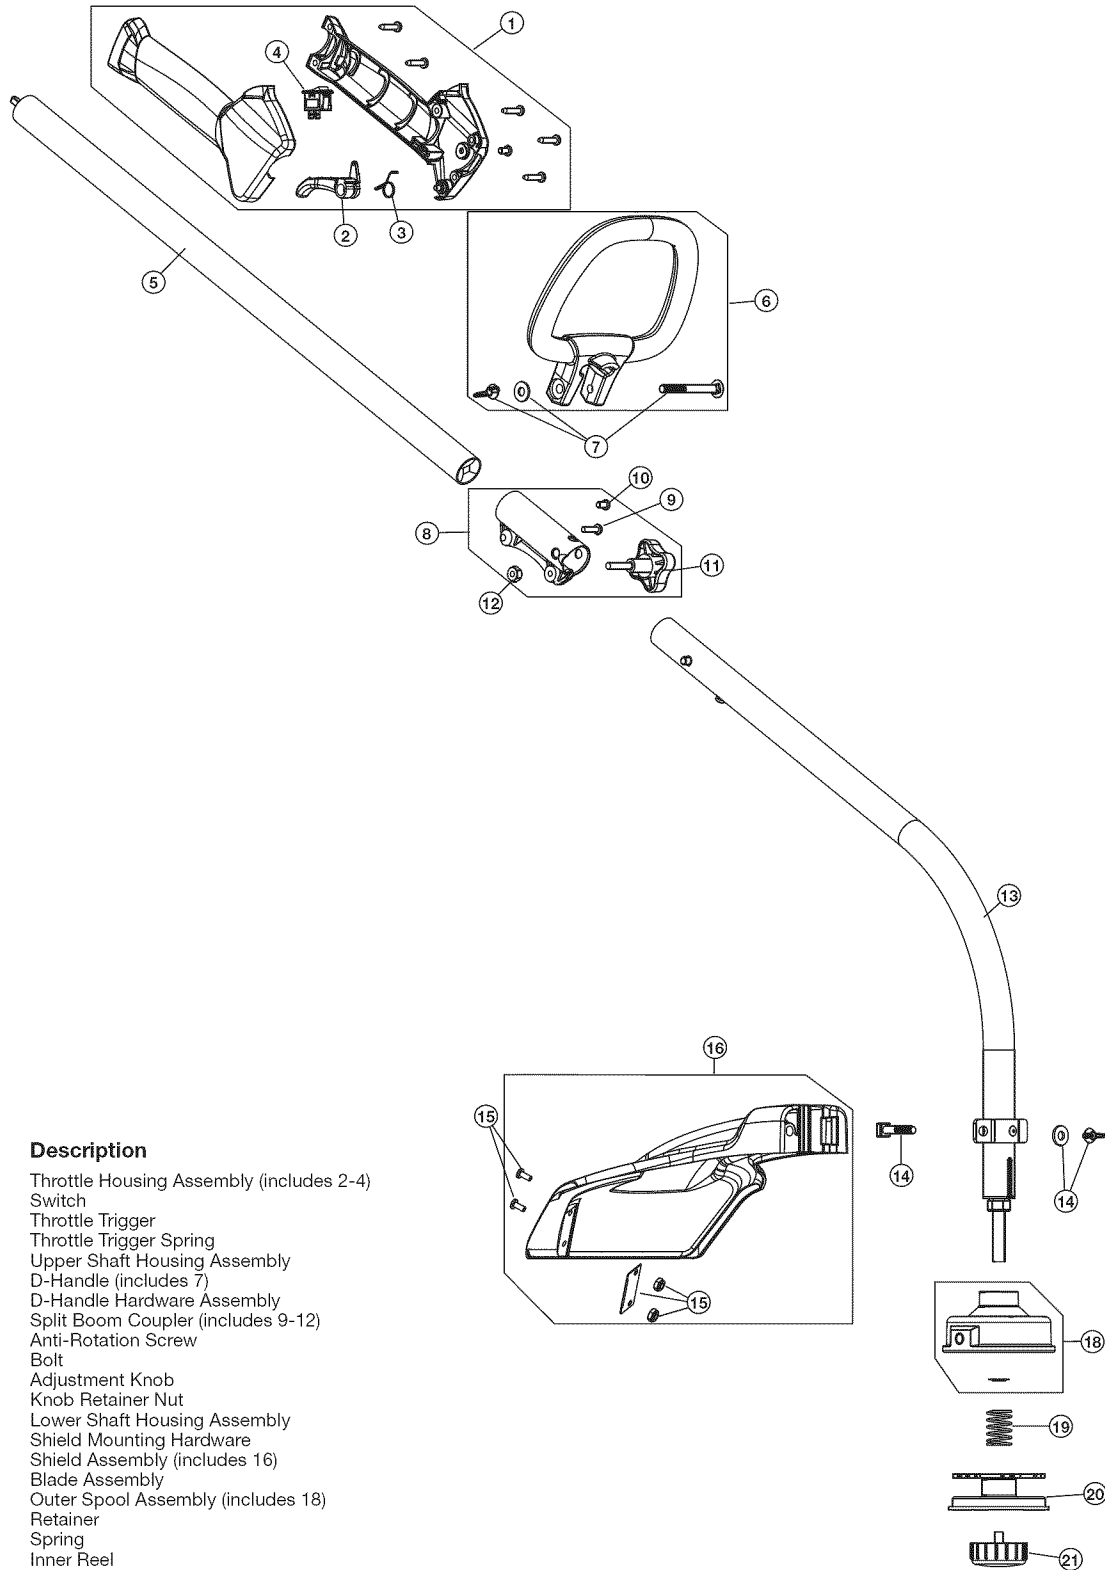

REPLACEMENT PARTS - MODEL 316.791020

2-CYCLE TRIMMER

PPN 41AD322C799

Item	Part No.	Description
1	753-04234	Throttle Housing Assembly (includes 2-4)
2	791-182405	Switch
3	753-04119	Throttle Trigger
4	791-182690	Throttle Trigger Spring
5	753-04344	Upper Shaft Housing Assembly
6	753-05461	D-Handle (includes 7)
7	791-181587	D-Handle Hardware Assembly
8	753-1190	Split Boom Coupler (includes 9-12)
9	791-182057	Anti-Rotation Screw
10	791-181617	Bolt
11	791-181981	Adjustment Knob
12	753-04386	Knob Retainer Nut
13	753-04508	Lower Shaft Housing Assembly
14	753-04282	Shield Mounting Hardware
15	753-04283	Shield Assembly (includes 16)
16	791-180553	Blade Assembly
17	753-04284	Outer Spool Assembly (includes 18)
18	791-610660	Retainer
19	791-610317B	Spring
20	753-1155	Inner Reel
21	791-153066B	Bump Head Knob Assembly
*	753-1156	Reel & Line Assembly
*	753-05778	Fixed Line Insert
*	791-180920	.095 Replacement Line