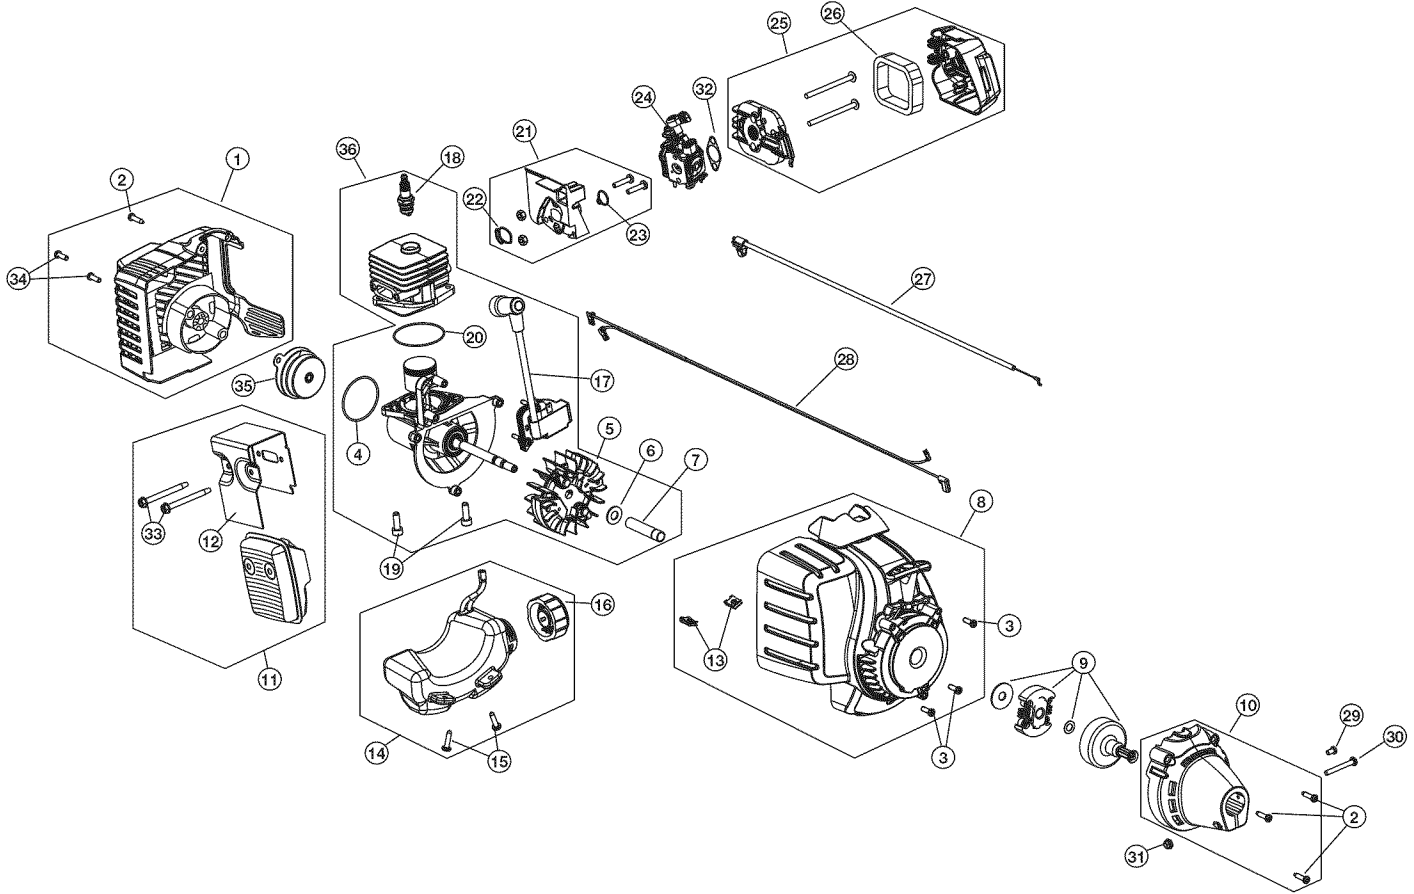

REPLACEMENT PARTS - MODEL 316.791020

2-CYCLE TRIMMER

PPN 41AD322C799

Item	Part No.	Description	Item	Part No.	Description
1	753-06177	Rear Cover Assembly (includes 2 & 34)	19	791-182723	Crankcase Bolt
2	791-181345	Cover Screw	20	753-06275	Crankcase O-Ring
3	791-181862	Housing Screw	21	753-06189	Insulator Assembly (includes 22 & 23)
4	753-06174	O-Ring	22	753-06184	Insulator O-Ring
5	753-06175	Flywheel Assembly	23	753-06185	Carburetor O-Ring
6	753-06247	Washer	24	753-06288	Carburetor
7	753-06218	Spacer	25	753-06500	Aircleaner Cover Assembly (includes 26)
8	753-06530	Starter Housing (includes 3 & 13)	26	753-06417	Aircleaner Filter
9	753-05860	Clutch Assembly	27	753-06188	Throttle Cable
10	753-06181	Clutch Cover (includes 2)	28	753-06187	Lead Wires
11	753-06418	Muffler Assembly (includes 12 & 33)	29	791-182519	Anti-rotation Screw
12	753-06419	Muffler Gasket	30	753-04003	Clamp Screw
13	791-182366	U-shaped Nut	31	791-180217	Clamp Nut
14	753-06183	Fuel Tank Assembly (includes 15 & 16)	32	753-06253	Air Cleaner Gasket
15	791-181930	Tank Screw	33	753-06294	Muffler Screw
16	791-182612	Fuel Cap	34	791-182195	Rear Housing Screw
17	753-06303	Module Assembly	35	753-06173	Electric Starter Cover Assembly
18	753-06193	Spark Plug	36	753-06523	Short Block Assembly (includes 4-7 & 17-20)