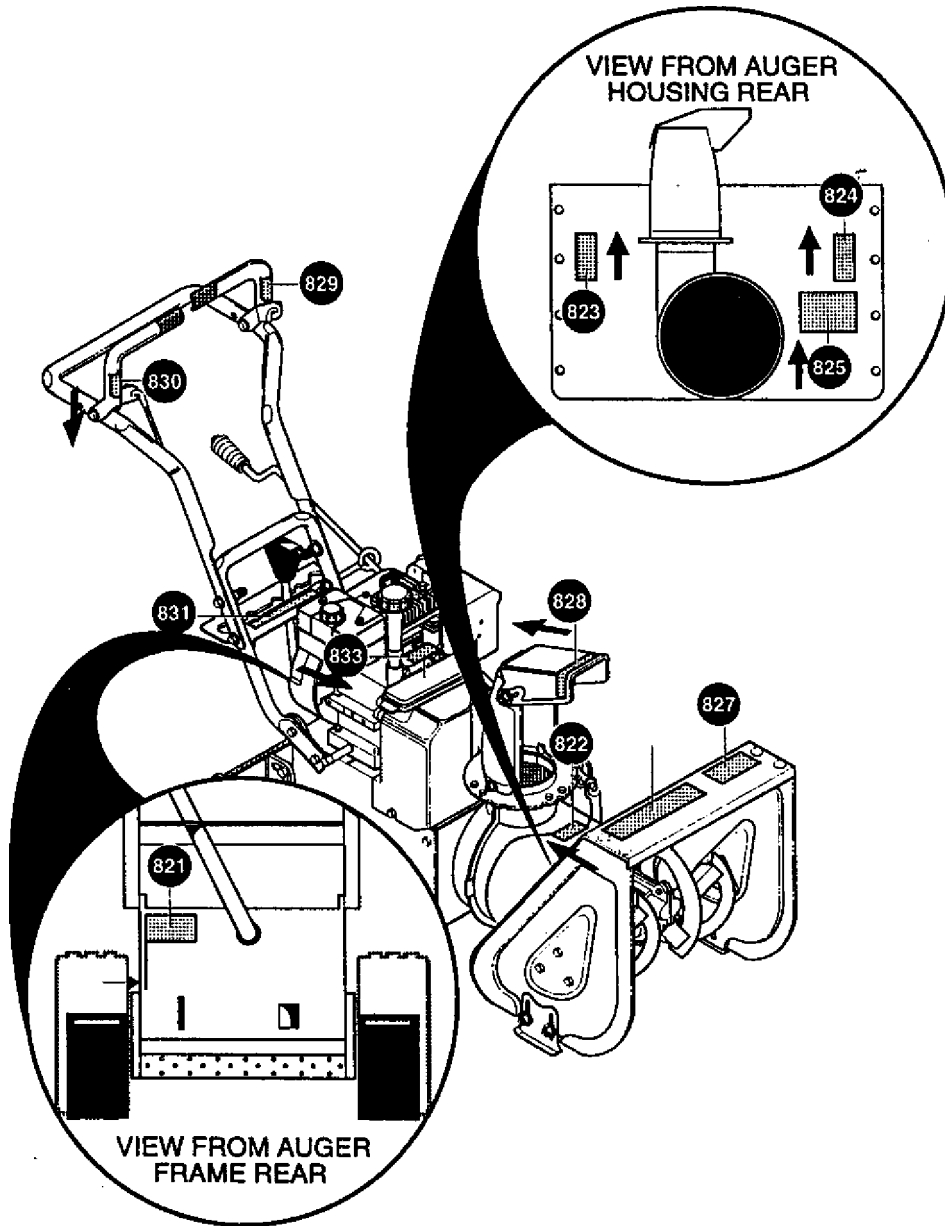

CRAFTSMAN 24" - 6H.P. SNOW THROWER 536.888400

DECALS

314005F

REF. NO.	PART NO.	PART NAME
822	760971	Decal, 9' Impeller
823	313892	Decal, Danger Chute
824	70141	Decal, Danger Auger
825	302922	Decal, Danger English
826	760972	Decal, Craftsman
827	761148	Decal, 6/24 ES
828	761079	Decal, Danger Chute
829	3902	Decal, Traction Dr. Engage
830	3903	Decal, Gear Selector
831	340047	Decal, Gear Selector
833	760983	Decal, Toolbox