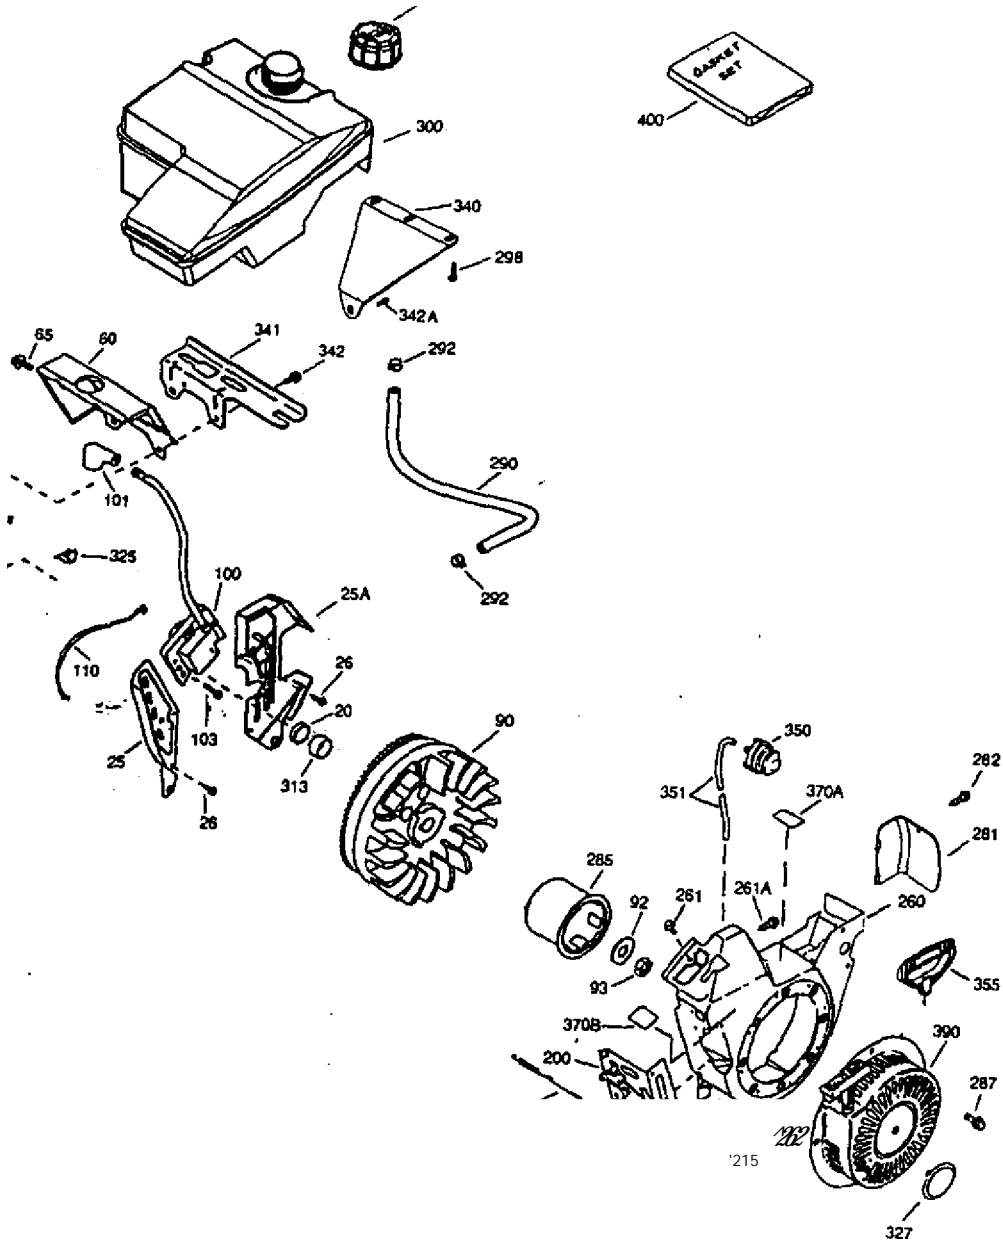

CRAFTSMAN 4-CYCLE ENGINE MODEL NUMBER: 143.985503

CRAFTSMAN 4-CYCLE ENGINE MODEL NUMBER: 143.985503