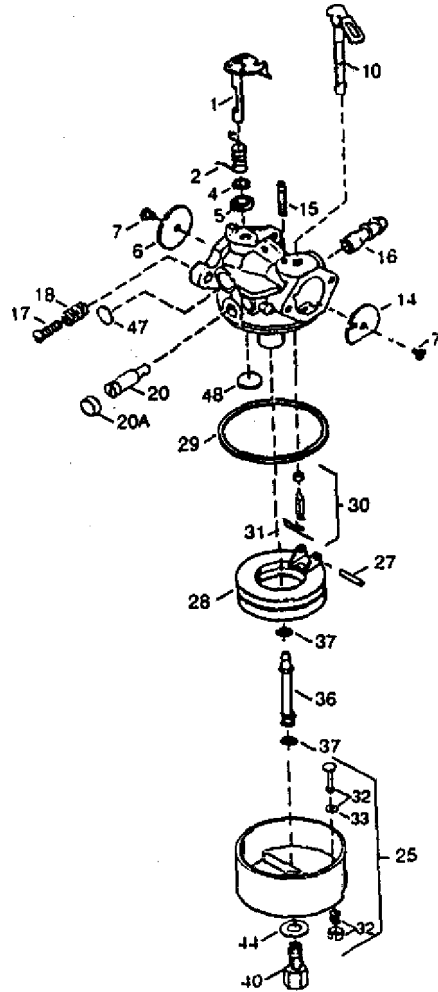

CRAFTSMAN 4-CYCLE ENGINE MODEL NUMBER: 143.985503

Carburetor No.640058

REF. NO.	PART NO.	PART NAME
0	64005B	Carburetor (inci 164 on enoine)
1	631615	ThrotHo Shaft & Lever AssV-
2	631767	Throttle Return Spring
4	631184	Dust Seal Washer
5	631183	Oust Seal (Throttle)
6	631036	Throtter Shutter
7	650506	Shutter Screw
10	632118	Choke Shaft & Lever Assy
14	631890	Choke Shutter
15	630735	Choke Positioning Spring
16	632164	Fuel Rtting
17	650417	Throttle Crack Screw/Idle Speed Screw
18	630766	Tension Spring
20	640018	Idle Restrictor Screw
20A	640053	Idle Restrictor Screw Cap
25	631951	Float Bowl Assy (Incl 32^33)
27	631024	Roat Shaft

REF. NO.	PART NO.	PART NAME
28	632019	Float
29	631028	Float Bowl *0* Ring
30	631021	Inlet Needle, Seat & Clip Oncl 31)
31	631022	Spring Clip
32	27136A	Bowl Drain Assembly
33	27554	Drain Plunger Gasket
36	640019	Madn Nozzle Tube
37	632547	'O' Ring Main Nozzle Tube
40	640059	High Speed Bowl Nut
44	27110	Bowl Nut Washer
47	630748	Welch Plug, idle Mixture Well
48	631027	Welch Plug, Atmospheric Vent