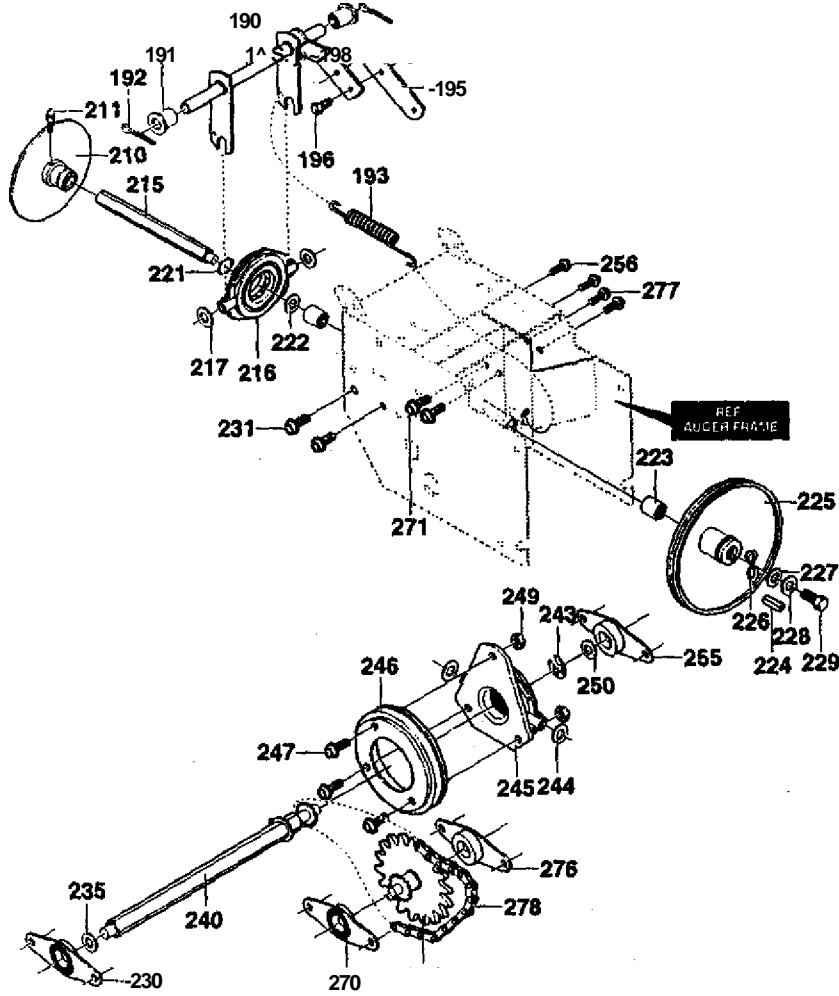

CRAFTSMAN 24" -6H.P. SNOW THROWER 536.888400

DRIVE ASSEMBLY

313995K

REF. NO.	PART NO.	PART NAME	REF. NO.	PART NO.	PART NAME
190	579941	Lever, Shaft Tract. Clutch	231	780055	Screw, 5/16-18X.50 Tap.
191	313853	Bearing, Flanged	235	579858	Washer, Sp. .502x.75x.0605
192	137185	Cotter Pin .125x1.00	240	579897	Hex, Assy #40-8TW/PBmg
193	313919	Return Spring	243	462	Ring, Retex
195	579937	Lever, Spring T rac Cl.	244	71074	Flatwasher .53x1 .00x.063
196	11871	Screw, 1/4-20X.63	245	337029	Bearing, Trunion Cl. Release
198	782585	Nut, 1/4-20 Reghexclrik	246	313883	Wheel Assy. Friction Disc
210	583163-853	Disc, Assy Fric. Wheel	247	11871	Screw, 1/4-20X.63
211	583206	Zer, Grease	249	303008	Nut, 1/4-20 Hexkeps
215	583155	Shaft, Hex Traction	250	579858	Washer, Sp .502x.75x.0605
216	85501	Bearing, Trunion	255	334163	Bearing & Retainer Assy.
217	71074	Bearing, Trunion	256	780055	Screw, 5/16-18X.50 Tap.
221	73811	Ring, Retaining	270	334163	Bearing & Retainer Assy.
222	580969	Flatwasher .680x1.12x.060	271	780055	Screw, 5/16-18X.50Tap.
223	43846	Bearing, Ball	275	579893	Jack Assy #41-36T&8T
224	580970	Key, Square	276	334163	Bearing & Retainer Assy.
225	580961	Pulley, V3L	277	780055	Screw, 5/16-18X.50 Tap.
226	580965	Wave Washer	278	579867	Chain, Roller #42X40P
227	578962	Flatwasher .281 x1 .00x.063			
228	71059	Washer, Sptik			
229	302628	Screw, 1/4-20X.75			
230	334163	Bearing & Retainer Assy.