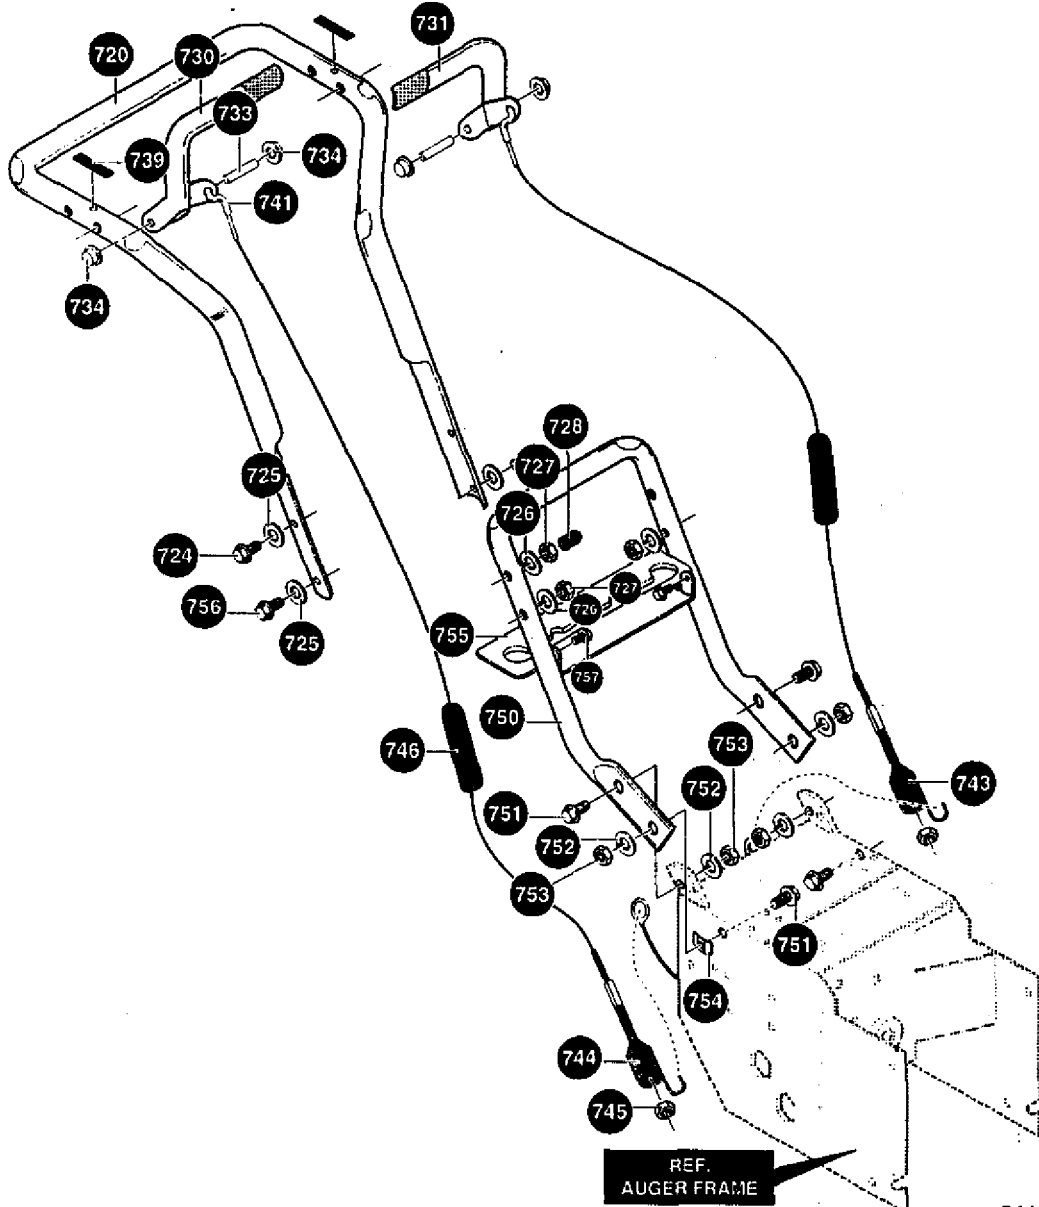

CRAFTSMAN 24" • 6H.P. SNOW THROWER 536.888400

HANDLE ASSEMBLY

341131A

REF NO.	PART NO.	PART NAME
720	9552-853	Upper Handle
724	11234	Screw, 5/16-18x2.75
725	120393	Flatwasher .344x.69x.065
726	120638	Washer, Hvsptik
727	120376	Nut, 5/16-18 Reghex
728	11261	Stop, Red Plastic
730	334195	Kit for RH Handle Assy
731	334195	Kit for LH Handle Assy.
733	4140	Clutch Pin
734	3535	Nut, Push On
739	4049	Bumper. Rect.
741	1579	Cable, Clutch
743	579869	Spring, Tension

REF NO.	PART NO.	PART NAME
744	1673	Spring, Auger Clutch
745	782585	Nut, 1/4-20 Reghexctrik
746	308146	Boot. Clutch Spring
750	339541-853	Handle, Lower
751	180079	Screw 5/16-18x1.00
752	120638	Washer, Hvsptik
753	120376	Nut, 5/16-18 Reghex
754	309436	Pushnut, 5/16
755	337407-853	Brkt, Gear Selector
756	180087	Screw, 5/16-18x2.00
757	300303	Screw, Plastite