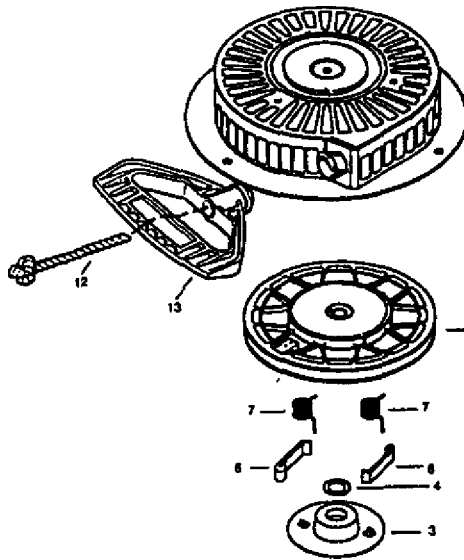

CRAFTSMAN 4-CYCLE ENGINE MODEL NUMBER: 143.985503

starter No. 590749 (Optional)

REF. NO.	PART NO.	PART NAME
0	590749	Rewind Starter
1	590599A	Spring Pin (Incl 4)
2	590600	Washer
3	590679	Retainer
4	590601	Washer
5	590698	Brake Spring
6	590680	Starter Dog
7	590412	Dog Spring
a	590682	Pulley & Rewind Spring
11	590750	Starter Hsing Assy
12	590535	Starter Rope (Length 98"x9/64* dia.)
13	590574	Mitten Grip Handle (included w/starter)