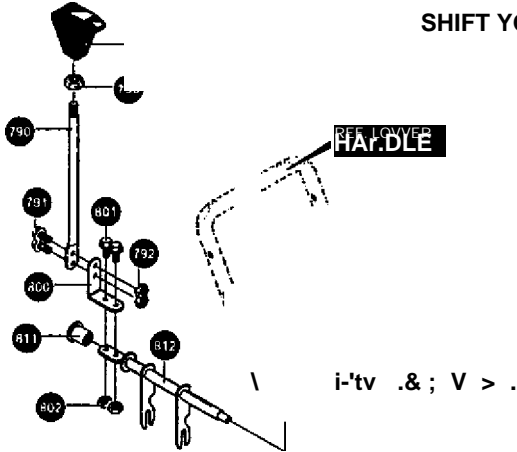

CRAFTSMAN 24" - 6H.P, SNOW THROWER 536.888400

SHIFT YOKE ASSEMBLY

REF. NO.	PART NO.	PART NAME
790	581631-853	Shift Rod
791	302628	Screw. 1/4-20X.75
792	782585	Nut, 1/4-20 Reghexctrik
795	318486	Nut, 1^-13 Hexjam
796	304438	Knob, Shift
800	760564	Lever, Spring
801	302628	Screw, 1/4-20X.75
802	782585	Nut, 1/4-20 Reghexctrik
811	579944	Bearing, Flanged
812	581795	Rod, Assy Yoke
813	71111	Nut, 3/8-16 Reghexctrik

319053D