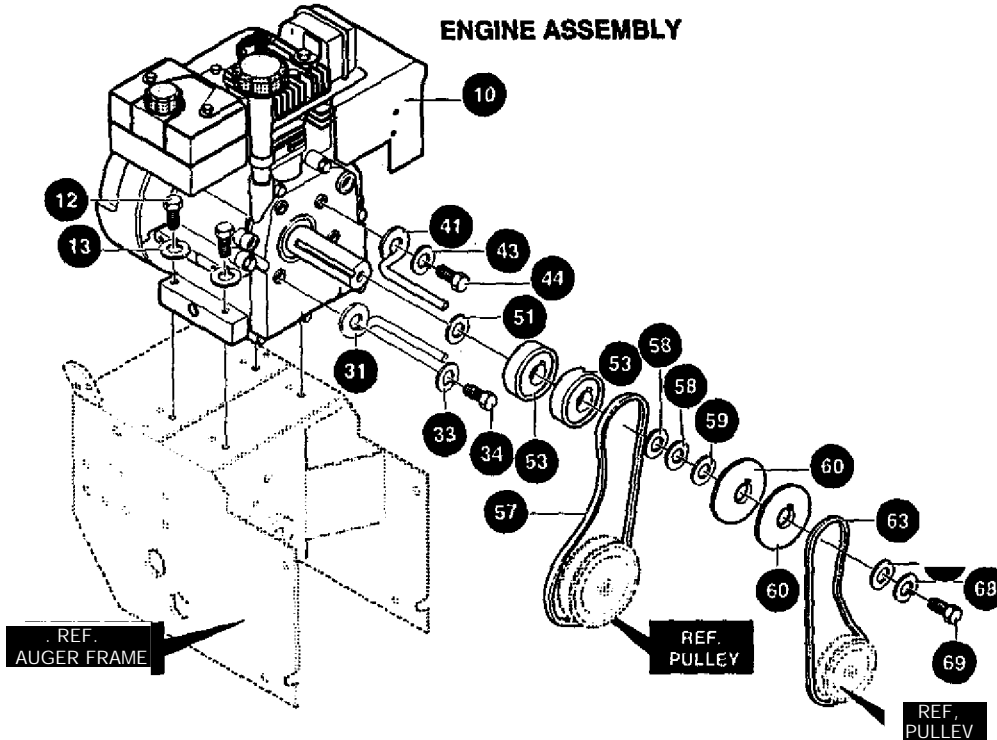

SEARS, ROEBUCK AND CO., Hoffman Estates, IL 60179 U.S.JV.

76081711/03/97

CRAFTSMAN 24" - 6H.P. SNOW THROWER 536.888400
ELECTRIC START ASSEMBLY

REF NO.	PART NO.	PART NAME
6	330783	Motor, Electric Starter
7	6216	Screw, 1/4-20X.50
8	300302	Screw #10 X .50
9	6219	Cord, Starter Motor
	760817	Owlet's Manual Eng/Sp

342856A

ENGINE ASSEMBLY

326928F

REF. NO.	PART NO.	PART NAME	REF. NO.	PART NO.	PART NAME
10	ENGINE	Model 143.985503 (See Engine pages)	51	579855	Washer, Crankshaft
12	710024	Screw, 5/16-18	53	579854	Pulley Half V3L
13	120638	Washer, Hvsptik	57	579932	Belt. V 3L 33.13Lg
31	3949	Guide, Rod Beit RH	58	73840	Flatwasher ,765x1.12x.06
33	120638	Washer, Hvsptik	59	586251	Spacer, Sleeve
34	910828	Screw, 6/16-24x1.00	60	586253	Pulley, Engine
41	3949	Guide, Rod Belt LH	63	581264	Belt. V 4L
43	120638	Washer, Hvsptik	67	313826	Flatwasher
44	910828	Screw, 5/16-24x1.00	68	120382	Washer, Regsptik
			69	39573	Screw, 3/8-24x1.00

*The replacement part number for Key #522 is 760875 Shear Pin, Self Locking.

CRAFTSMAN 24" - 6H.P. SNOW THROWER 536.888400
TRACK ASSEMBLY

319057D

REF. NO.	PART NO.	PART NAME
650	581115	Shaft, Axle/Track
652	579901	Sprocket, Hub #40-21Tx.75
653	73839	Screw, 1/4-20x2.25
654	782585	Nut, 1/4-20 Reghexctrik
655	581730	Bearing, Flanged
656	579867	Chain Roller #42x40P
660	580635-853	Plate, Track Direct Dr.
661	313912	Spring, Drive Idler
665	316863	Bearing, Track
666	302628	Screw, 1/4-20X 75
667	46931	Nut, 1/4-20 Mac-Lock
670	580763	Spacer .755x1.20x1.300
671	6104	Ratwasher .765x1.12x.06
672	318719	Sprocket, Track Drive
675	580984	Track, 4.75'
677	73840	Flatwasher .656x1,31x.07
678	239	Ring, Ret.
679	322424	Pin. Klik .25x1.62
680	580876	Idler Shaft 4.75* Track