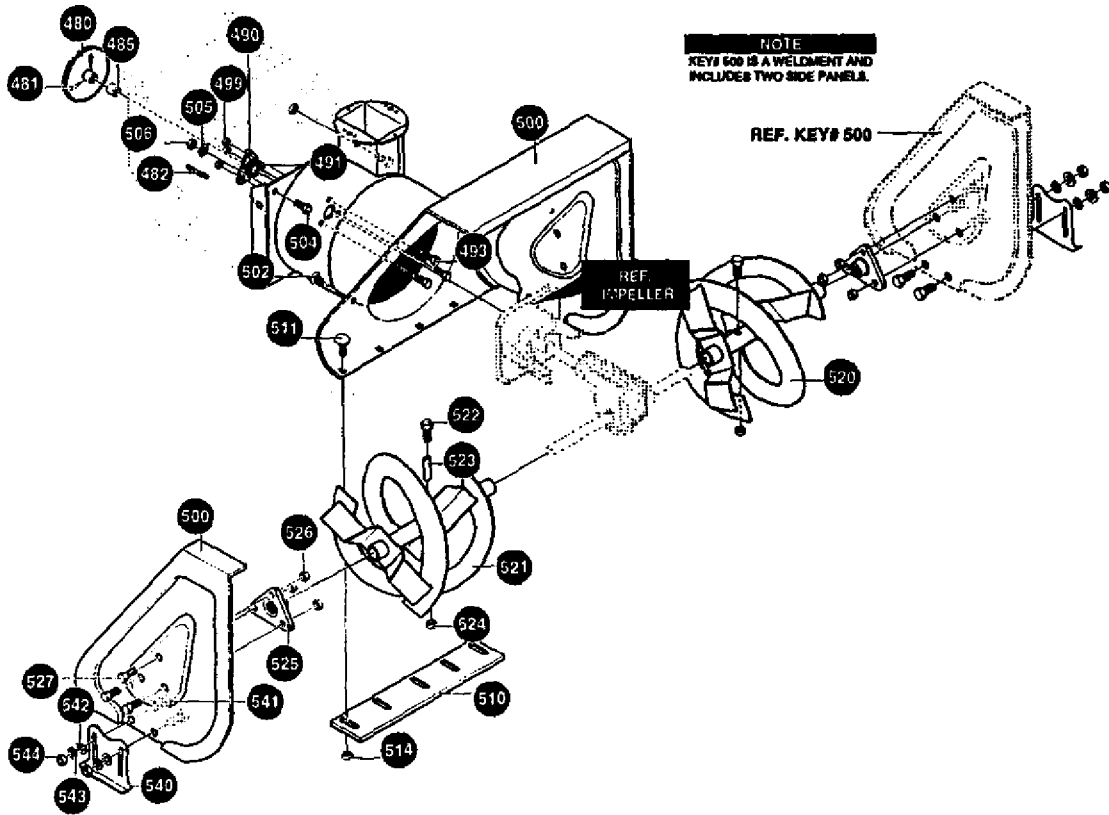

CRAFTSMAN 24" - 6H.P. SNOW THROWER 536.888400
AUGER HOUSING ASSEMBLY

339972F

REF NO.	PART NO.	PART NAME
480	583124	Pulley, V4L
481	577400	Screw 5/16-18X.63
482	71371	Square Key .18Sqx.88Lg
485	334514	Spacer, Slev .676x1 x.53
490	582960	Retainer, Ball
491	43846	Bearing, Ball
493	180077	Screw, 5/16-18X.75
499	710026	Nut, 5/16-18 Reghex
500	760810-833	Housing Assy.
502	309235 -	Ratchet Fastener
504	71003	Screw, 3/8-16X.75
505	120382	Washer, Regspstk
506	71111	Nut, 3/8-16 Hexctrik
510	581397-853	Blade, Scraper 24*
511	340714	Carr. Bolt, 1/4-20X.75
514	780285	Nut. 1/4-20 Whiz-kJck
520	340518-853	Auger Assy LH
521	340523-853	Auger Assy RH

REF. NO.	PART NO.	PART NAME
522		Screw, 1/4-20x1.75
523	3943	Spacer Sleeve
524		Nut, 1/4-20 Reghexctrk
525	9517	Ranged Bearing
526	711862	Nut, Top Lock
527	9357	Screw, 5/16-18X.75
540	780061	Skid, Height Adjust
541	340720	Carr. Bolt 5/16-18X.75
542	120393	Flatwasher .344x.69x.065
543	120638	Washer, Hvsptik
544	120376	Nut, 5/16-18 Reghex

*The replacement part number for Key #522 is 760875 Shear Pin, Self Locking.