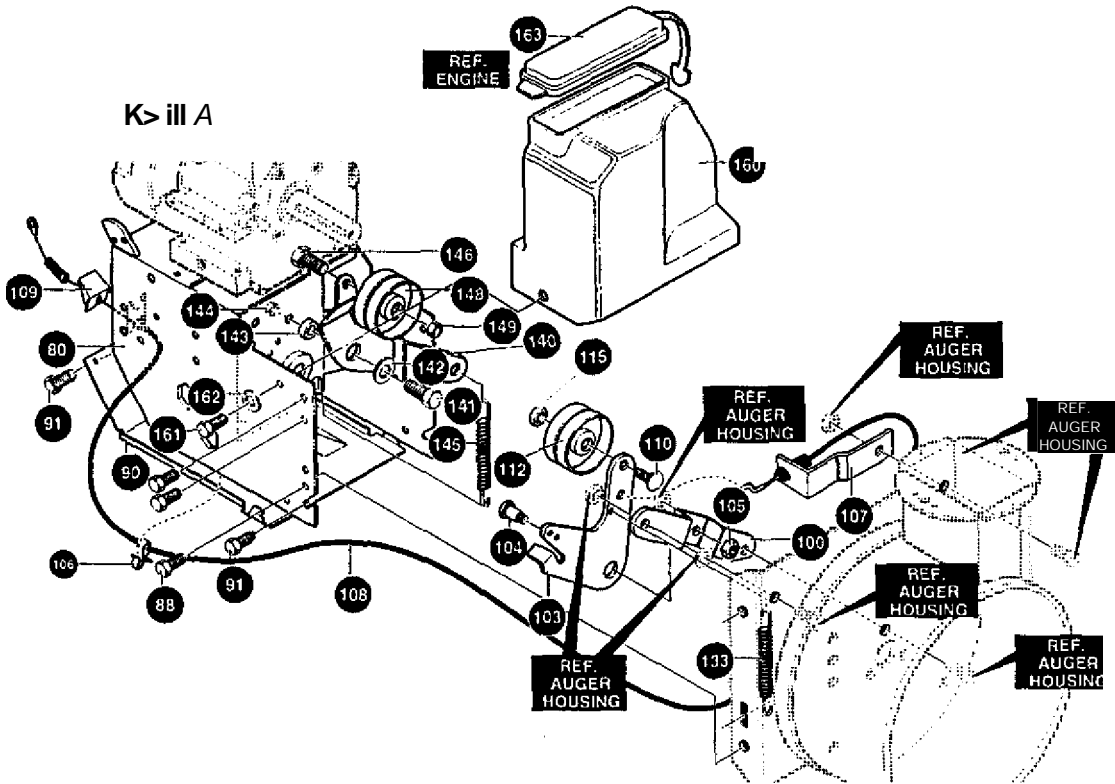

342856A

ENGINE ASSEMBLY

326928F

REF. NO.	PART NO.	PART NAME	REF. NO.	PART NO.	PART NAME
10	ENGINE	Model 143.985503 (See Engine pages)	51	579855	Washer, Crankshaft
12	710024	Screw, 5/16-18	53	579854	Pulley Half V3L
13	120638	Washer, Hvsptik	57	579932	Belt. V 3L 33.13Lg
31	3949	Guide, Rod Beit RH	58	73840	Flatwasher ,765x1.12x.06
33	120638	Washer, Hvsptik	59	586251	Spacer, Sleeve
34	910828	Screw, 6/16-24x1.00	60	586253	Pulley, Engine
41	3949	Guide, Rod Belt LH	63	581264	Belt. V 4L
43	120638	Washer, Hvsptik	67	313826	Flatwasher
44	910828	Screw, 5/16-24x1.00	68	120382	Washer, Regsptik
			69	39573	Screw, 3/8-24x1.00

FRAME ASSEMBLY

342573A

REF. NO.	PART NO.	PART NAME	REF. NO.	PART NO.	PART NAME
80	761115-833	Frame Assembly	115	41529	Nut, 3/8-16 Hxctrlkjam
88	780055	Screw, 5/16-18X.50 Tap.	133	313854	Spring, Tension Return
90	579760-853	Panel, Bottom	140	579872	Lever, Idler Arm Traction
91	310169	Screw, 1/4'20x.63Tap.	141	180077	Screw, 5/16-18X.75
100	761195	Plate, Clutch Arm Mtg.	142	73795	Flatwasher .328x.125x.075
103	761198	Arm-Clutch	143	579865	Bushing, Idler Lever
104	710200	Bolt, 3/8-16 Shoulder	144	71038	Nut, 5/16-18 Hexctrik
105	41529	Nut, 3/8-16 Hxctrlkjam	145	313854	Idler Spring
106	340682	Clip, Cable	146	180124	Screw, 3/8-16x1.25
107	340579	Bracket, Compact	148	313843	Idler Pulley
108	761153	Cable, Auger Clutch Cont.	149	41529	Nut, 3/8-16 Hexctrlkjam
109	340869	Shield, Cable	160	760478	Belt Cover w/ Storage
110	180124	Screw, 3/8-16x1.25	161	310169	Screw, 1/4-20X.63 Tap
112	313843	Idler Pulley	162	71067	Flatwasher .281x.63x.066
			163	760539	Lid, Belt Cover Tool Box