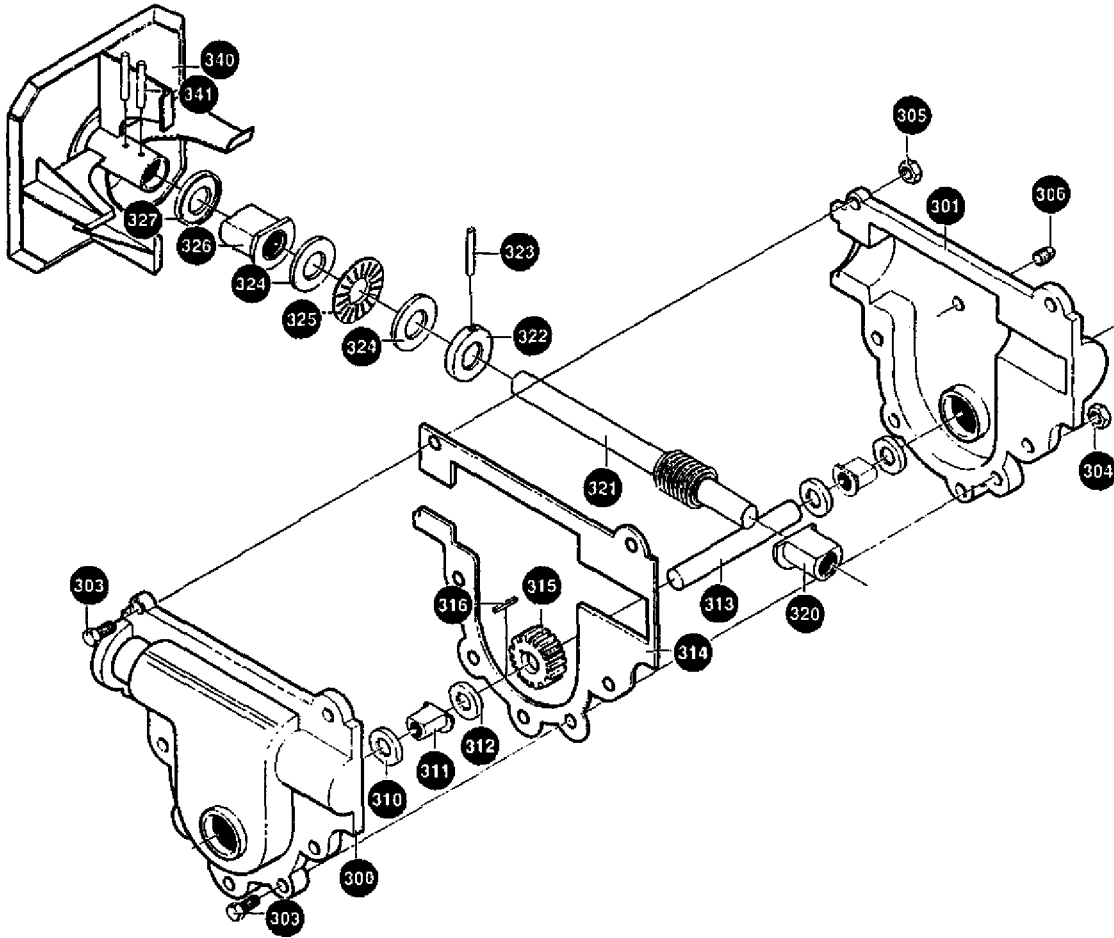

CRAFTSMAN 24" -6H.P. SNOW THROWER 536.888400

DRIVE ASSEMBLY

313995K

REF. NO.	PART NO.	PART NAME	REF. NO.	PART NO.	PART NAME
190	579941	Lever, Shaft Tract. Clutch	231	780055	Screw, 5/16-18X.50 Tap.
191	313853	Bearing, Flanged	235	579858	Washer, Sp. .502x.75x.0605
192	137185	Cotter Pin .125x1.00	240	579897	Hex, Assy #40-8TW/PBmg
193	313919	Return Spring	243	462	Ring, Retex
195	579937	Lever, Spring T rac Cl.	244	71074	Flatwasher .53x1 .00x.063
196	11871	Screw, 1/4-20X.63	245	337029	Bearing, Trunion Cl. Release
198	782585	Nut, 1/4-20 Reghexclrik	246	313883	Wheel Assy. Friction Disc
210	583163-853	Disc, Assy Fric. Wheel	247	11871	Screw, 1/4-20X.63
211	583206	Zer, Grease	249	303008	Nut, 1/4-20 Hexkeps
215	583155	Shaft, Hex Traction	250	579858	Washer, Sp .502x.75x.0605
216	85501	Bearing, Trunion	255	334163	Bearing & Retainer Assy.
217	71074	Bearing, Trunion	256	780055	Screw, 5/16-18X.50 Tap.
221	73811	Ring, Retaining	270	334163	Bearing & Retainer Assy.
222	580969	Flatwasher .680x1.12x.060	271	780055	Screw, 5/16-18X.50Tap.
223	43846	Bearing, Ball	275	579893	Jack Assy #41-36T&8T
224	580970	Key, Square	276	334163	Bearing & Retainer Assy.
225	580961	Pulley, V3L	277	780055	Screw, 5/16-18X.50 Tap.
226	580965	Wave Washer	278	579867	Chain, Roller #42X40P
227	578962	Flatwasher .281 x1 .00x.063			
228	71059	Washer, Sptik			
229	302628	Screw, 1/4-20X.75			
230	334163	Bearing & Retainer Assy.			

**CRAFTSMAN 24" - 6H.P. SNOW THROWER 536.888400
GEAR CASE ASSEMBLY**

REF. NO.	PART NO.	PART NAME
300	10577	Gear Case, RH
301	10576	Gear Case, LH
303	710025	Screw, 1/4-20x75
304	46931	Nut, 1/4-20 Mac-Lock
305	303008	Nut, 1/4-20 Hexkeps
306	9344	Screw, 3/8-16x.50 Tap.
310	9566	Oil Seal
311	50304	Bearing, Flanged
312	48275	Flatwasher .752x1.24x.093
313	340286	Shaft, Auger Output
314	51279	Gasket, Gear Case
315	51405	Gear, Worm