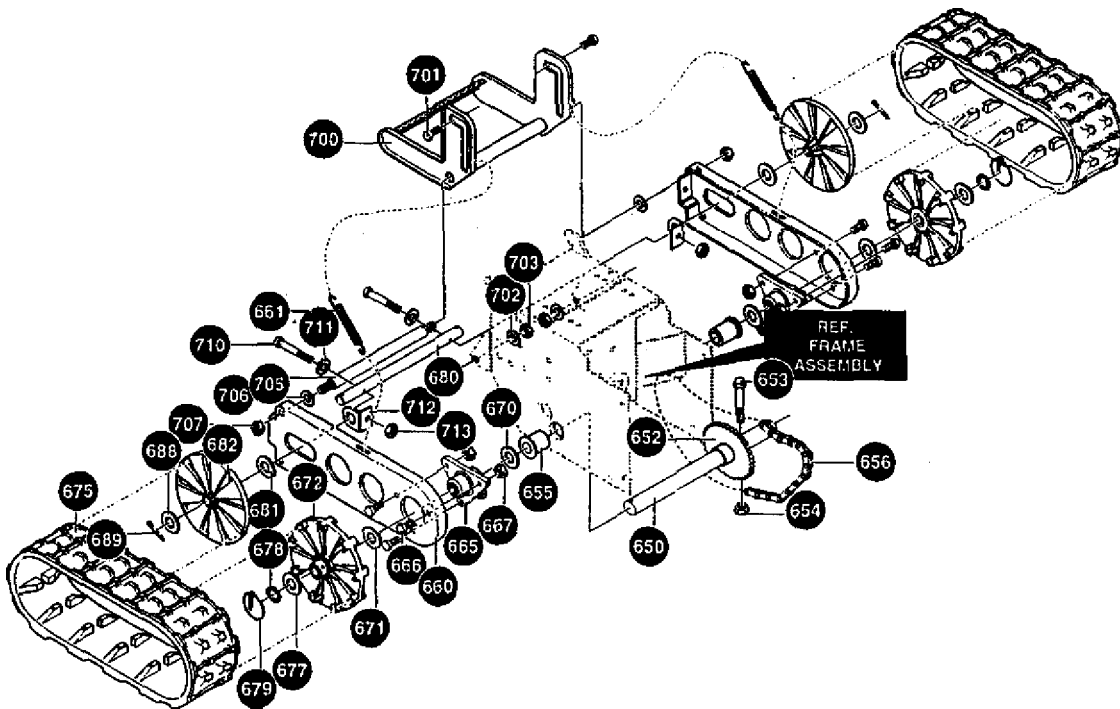

313996B

CRAFTSMAN 24" - 6H.P. SNOW THROWER 536.888400
AUGER HOUSING ASSEMBLY

339972F

REF NO.	PART NO.	PART NAME
480	583124	Pulley, V4L
481	577400	Screw 5/16-18X.63
482	71371	Square Key .18Sqx.88Lg
485	334514	Spacer, Slev .676x1 x.53
490	582960	Retainer, Ball
491	43846	Bearing, Ball
493	180077	Screw, 5/16-18X.75
499	710026	Nut, 5/16-18 Reghex
500	760810-833	Housing Assy.
502	309235 -	Ratchet Fastener
504	71003	Screw, 3/8-16X.75
505	120382	Washer, Regspstk
506	71111	Nut, 3/8-16 Hexctrik
510	581397-853	Blade, Scraper 24*
511	340714	Carr. Bolt, 1/4-20X.75
514	780285	Nut. 1/4-20 Whiz-kJck
520	340518-853	Auger Assy LH
521	340523-853	Auger Assy RH

REF. NO.	PART NO.	PART NAME
522		Screw, 1/4-20x1.75
523	3943	Spacer Sleeve
524		Nut, 1/4-20 Reghexctrk
525	9517	Ranged Bearing
526	711862	Nut, Top Lock
527	9357	Screw, 5/16-18X.75
540	780061	Skid, Height Adjust
541	340720	Carr. Bolt 5/16-18X.75
542	120393	Flatwasher .344x.69x.065
543	120638	Washer, Hvsptik
544	120376	Nut, 5/16-18 Reghex

*The replacement part number for Key #522 is 760875 Shear Pin, Self Locking.

CRAFTSMAN 24" - 6H.P. SNOW THROWER 536.888400
TRACK ASSEMBLY

319057D

REF. NO.	PART NO.	PART NAME
650	581115	Shaft, Axle/Track
652	579901	Sprocket, Hub #40-21Tx.75
653	73839	Screw, 1/4-20x2.25
654	782585	Nut, 1/4-20 Reghexctrik
655	581730	Bearing, Flanged
656	579867	Chain Roller #42x40P
660	580635-853	Plate, Track Direct Dr.
661	313912	Spring, Drive Idler
665	316863	Bearing, Track
666	302628	Screw, 1/4-20X 75
667	46931	Nut, 1/4-20 Mac-Lock
670	580763	Spacer .755x1.20x1.300
671	6104	Ratwasher .765x1.12x.06
672	318719	Sprocket, Track Drive
675	580984	Track, 4.75'
677	73840	Flatwasher .656x1,31x.07
678	239	Ring, Ret.
679	322424	Pin. Klik .25x1.62
680	580876	Idler Shaft 4.75* Track