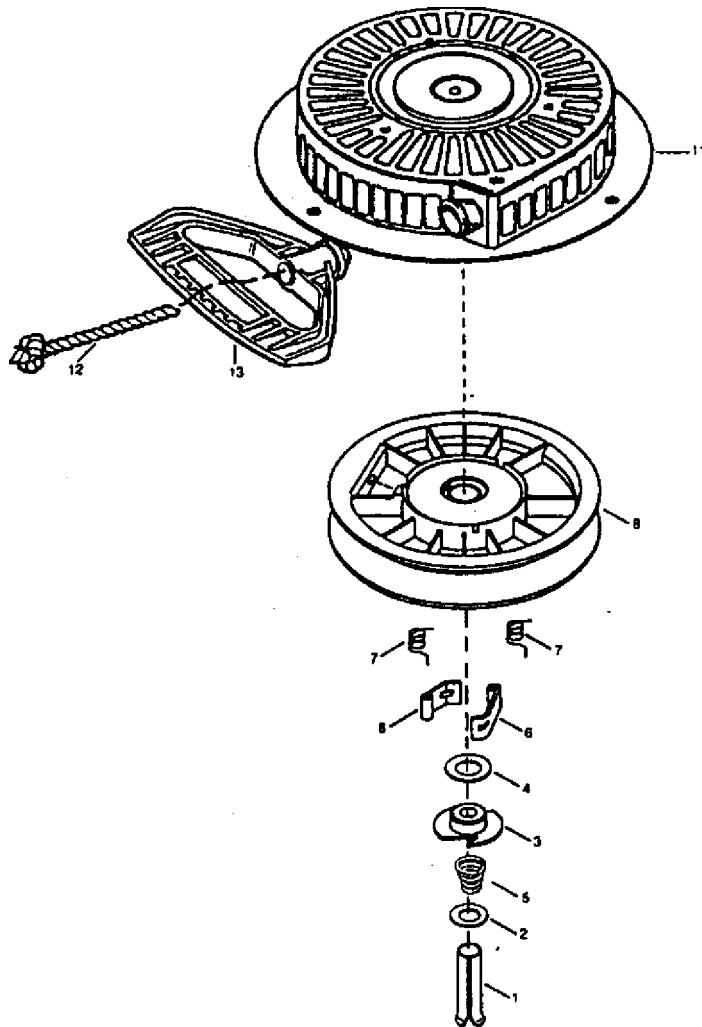

CRÀFTSMAN 4-CYCLE ENGINE MODEL NUMBER: 143.985503
starter No. 590733

REF. NO.	PART NO.	PART NAME
0	590733	Rewind Starter
1	590599A	Spring Pin (Incl 4)
2	590600	Washer
3	590696	Retainer
4	590601	Washer
5	590697	Brake Spring
6	590698	Starter Dog
7	590699	Dog Spring
8	590709	Pulley & Rewind Spring
11	590734	Starter Hsing Assy
12	590535	Starter Rope (Length 98"x9/64" dia.)
13	590574	Mitten Grip Handle (included w/starter)