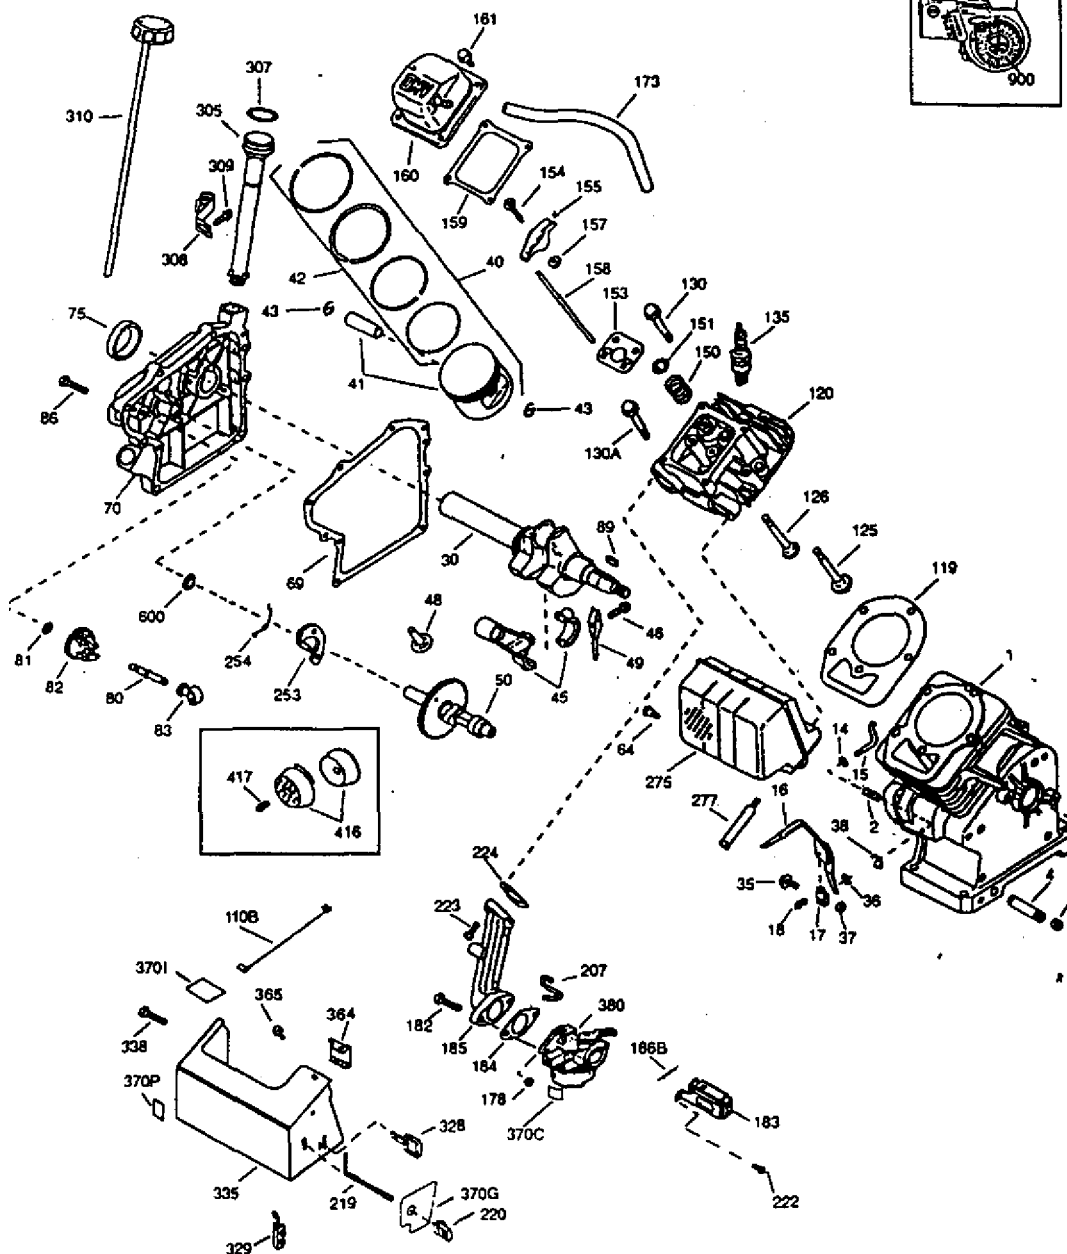

CRAFTSMAN 4-CYCLE ENGINE MODEL NUMBER; 143.985503