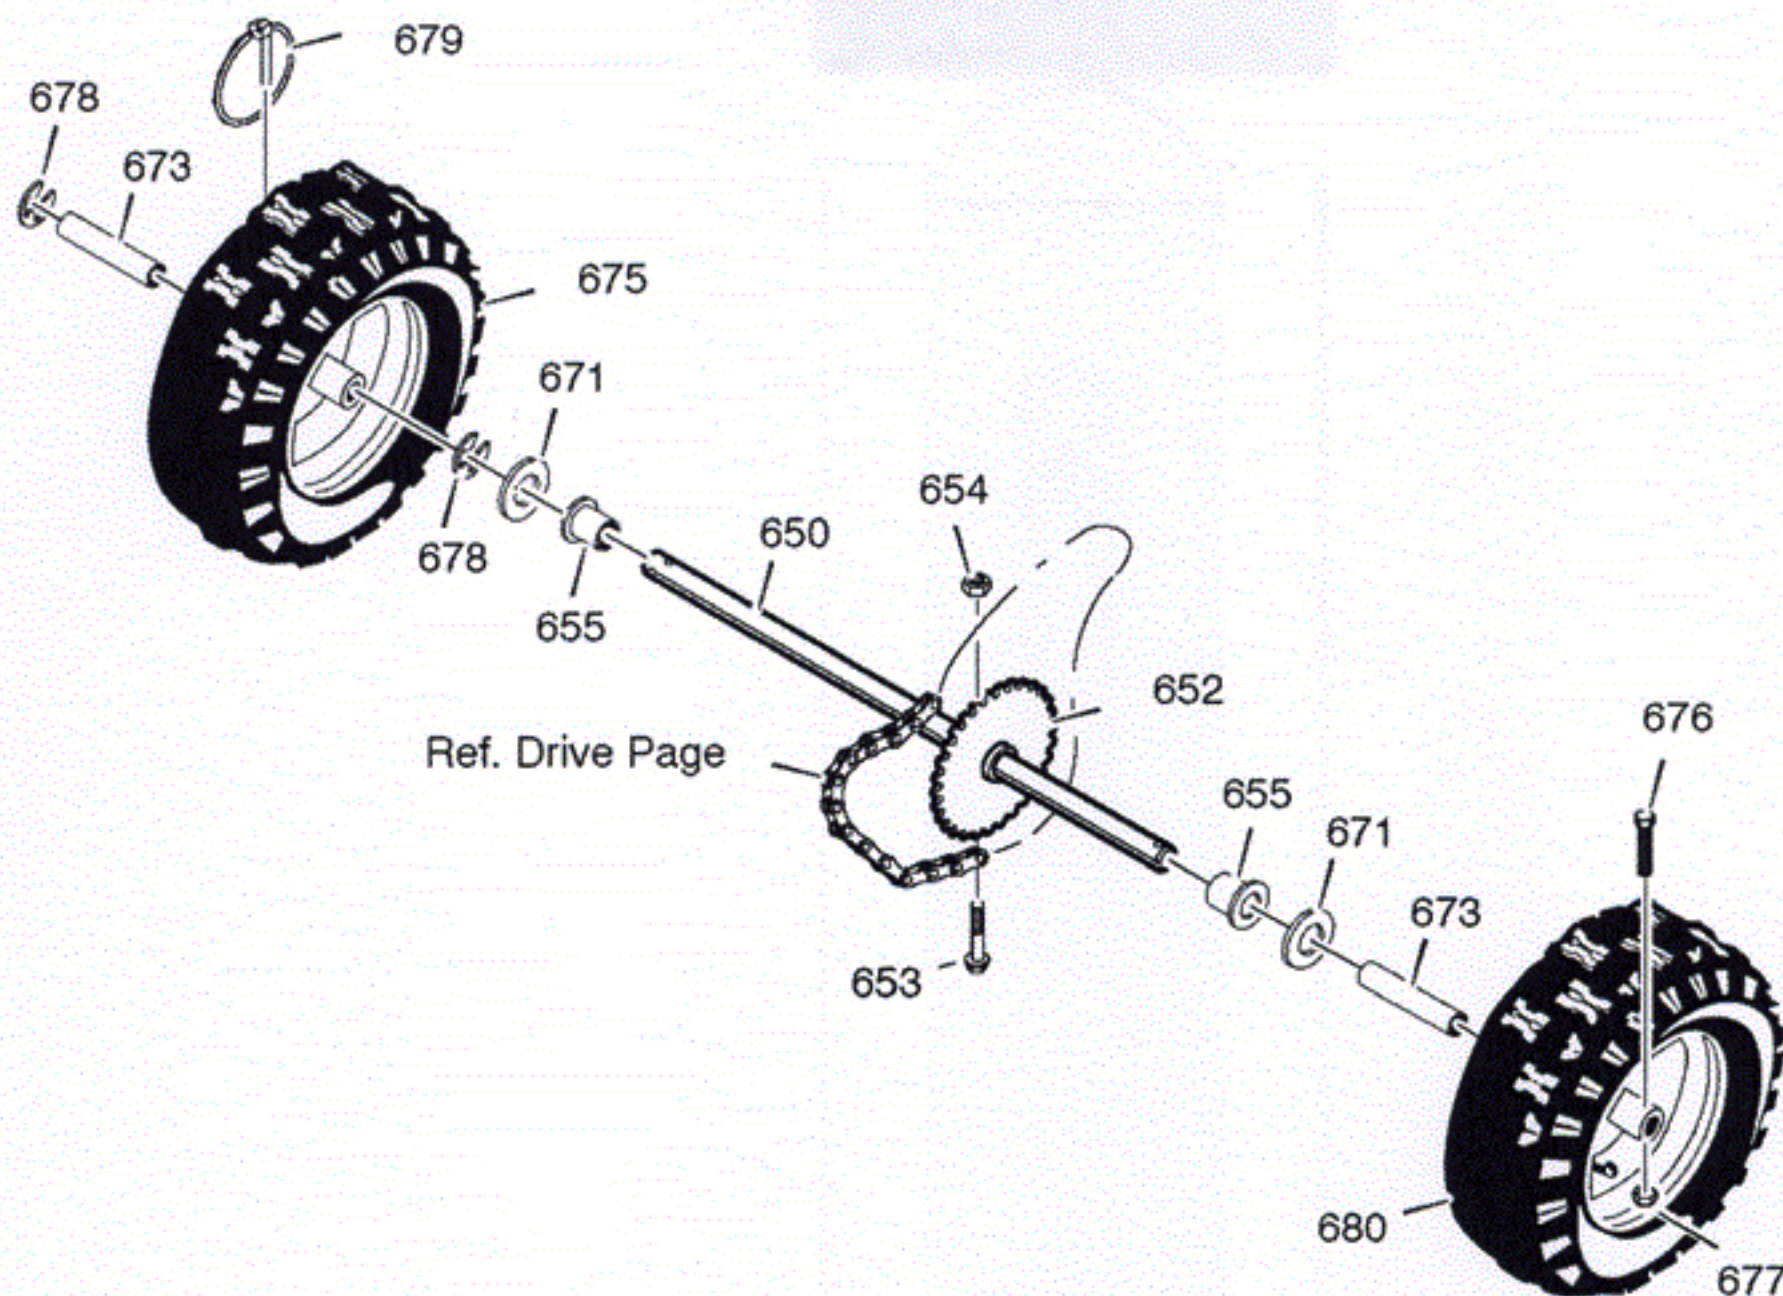

CRAFTSMAN 6.5HP SNOW THROWER 536.881650 WHEELS

Key No.	Part No.	Description
650	1501562	SHAFT, AXLE
652	1501089	SPRKT & HUB
653	01x193	SCREW, 1/4-20 x 1.75
654	15X145	NUT, 1/4-20 HEX NYLOCK YZ
655	1501114	BEARING, AXLE
671	712120	WASHER, FLAT
673	1501139	BUSHING, WHEEL
675	1501804	TIRE & RIM -RIGHT
676	577015	SCREW, 1/4-20X1.75 HH
677	15X145	NUT, 1/4-20 HEX NYLOCK YZ
678	239	RING, RET
679	73842	PIN, KLIK .25 X 1.38 DIA
680	1501805	TIRE & RIM -LEFT