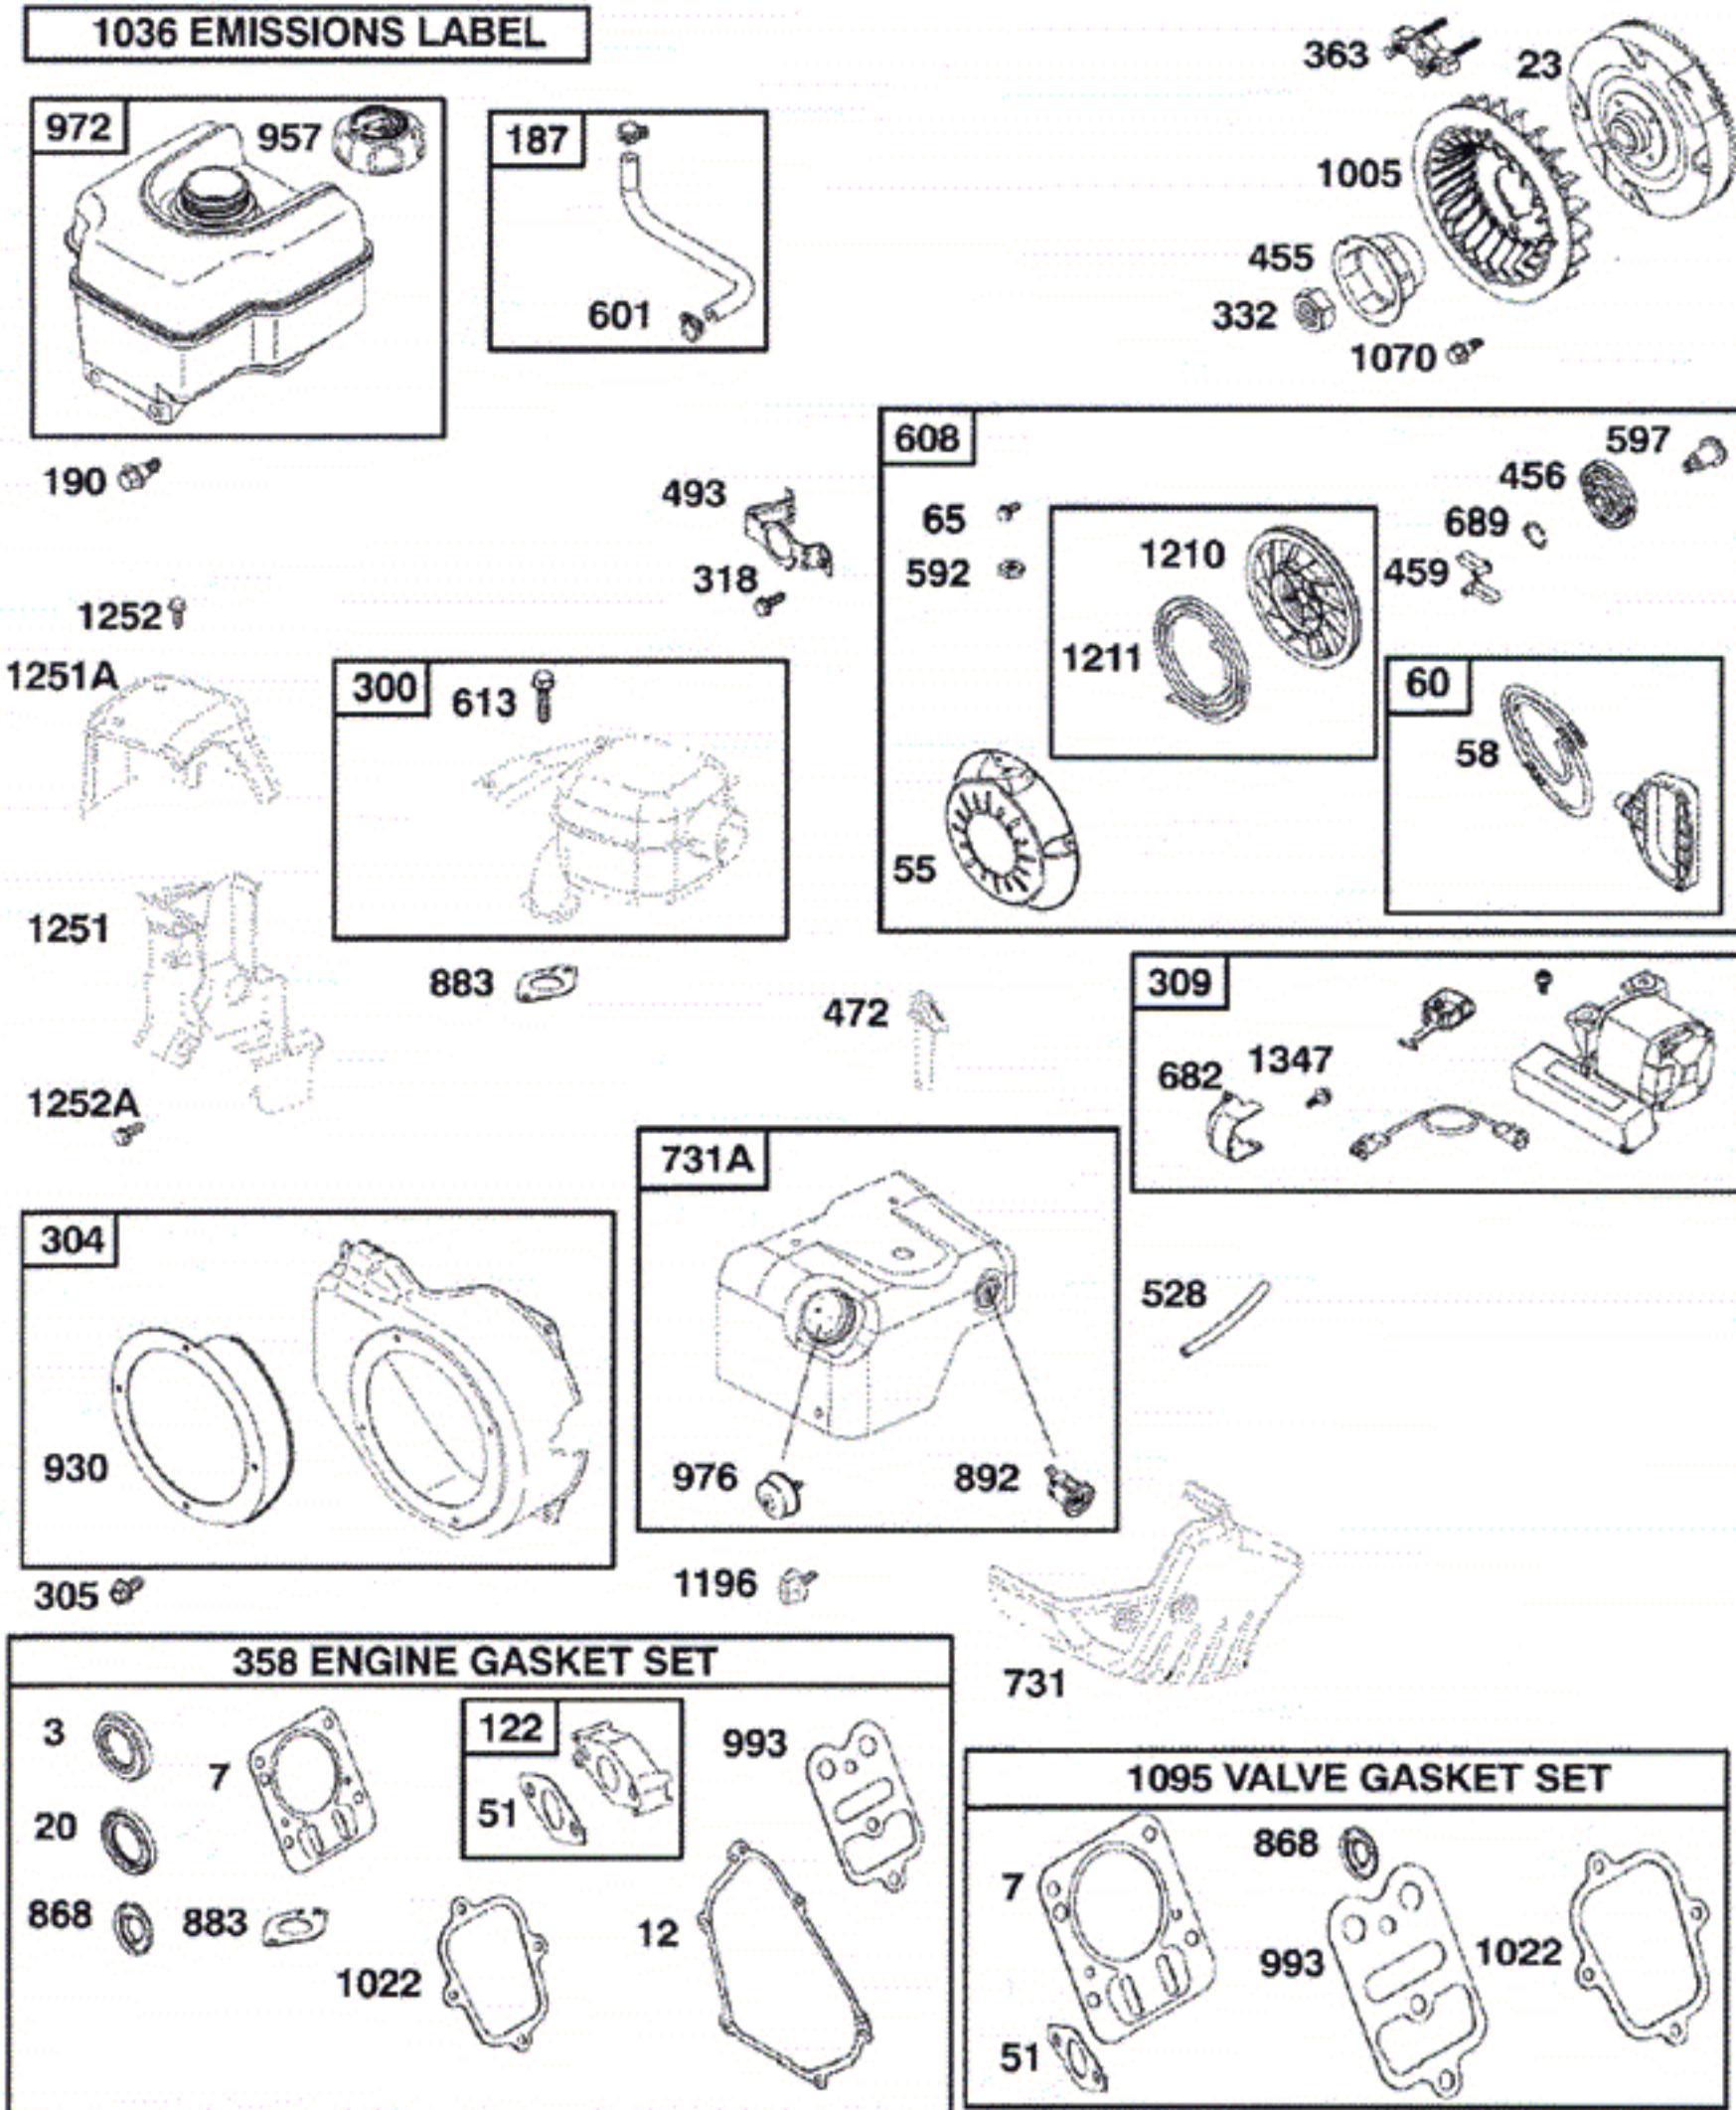

Assemblies include all parts shown in frames.

BRIGGS & STRATTON ENGINE

MODEL 12A113-0350-E1

Key No.	Part No.	Description	Key No.	Part No.	Description
3	*299819	Seal-Oil (Magneto Side)	601	95162	(Pawl Friction Plate) Clamp-Hose
7	*Ø698210	Gasket-Cylinder Head	608	699335	Starter-Rewind
12	*699485	Gasket-Crankcase	613	699209	Screw (Metric) (Muffler)
20	*692550	Seal-Oil (PTO Side)	682	698039	Shield-Starter
23	699516	Flywheel	689	691855	Spring-Friction
51	*Ø692555	Gasket-Intake	731	790554	Hood-Snow
55	696710	Housing-Rewind Starter	731A	790547	Hood-Snow
58	693389	Rope-Starter (Cut to Required Length)	868	*Ø692044	Seal-Valve
60	699334	Grip-Starter Rope	883	*691893	Gasket-Exhaust
65	699851	Screw (Rewind Starter)	892	696749	Switch-Key
122	*693749	Spacer-Carburetor	930	696709	Guard-Rewind
187	693401	Line-Fuel (Molded)	957	695737	Cap-Fuel Tank
190	699220	Screw (Metric) (Fuel Tank)	972	695736	Tank-Fuel
300	790548	Muffler	976	790221	Primer-Carburetor
304	699598	Housing-Blower	993	*Ø694088	Gasket-Cylinder Head Plate
305	699480	Screw (Metric) (Blower Housing)	1005	692592	Fan-Flywheel
309	696818	Motor-Starter	1022	*Ø691890	Gasket-Rocker Cover
318	690370	Screw (Mounting Bracket)	1036	790550	Label-Emissions
332	699359	Nut (Flywheel)	1070	699201	Screw (Metric) (Flywheel Fan)
358	699638	Gasket Set-Engine	1095	698215	Gasket Set-Valve
363	19069	Puller-Flywheel	1196	696692	Screw (Metric) (Snow Hood)
455	692591	Cup-Flywheel	1210	498144	Pulley/Spring Assembly (Pulley)
456	692299	Plate-Pawl Friction	1211	498144	Pulley/Spring Assembly (Spring)
459	281505	Pawl-Ratchet	1251	790556	Shield-Snow
472	790553	Knob-Choke Shaft	1251A	790555	Shield-Snow
493	695744	Bracket-Mounting	1252	699234	Screw (Metric) (Snow Shield)
528	695746	Hose-Primer	1252A	699632	Screw (Metric) (Snow Shield)
592	690800	Nut (Rewind Starter)	1347	699200	Screw (Metric) (Starter Shield)
597	691696	Screw