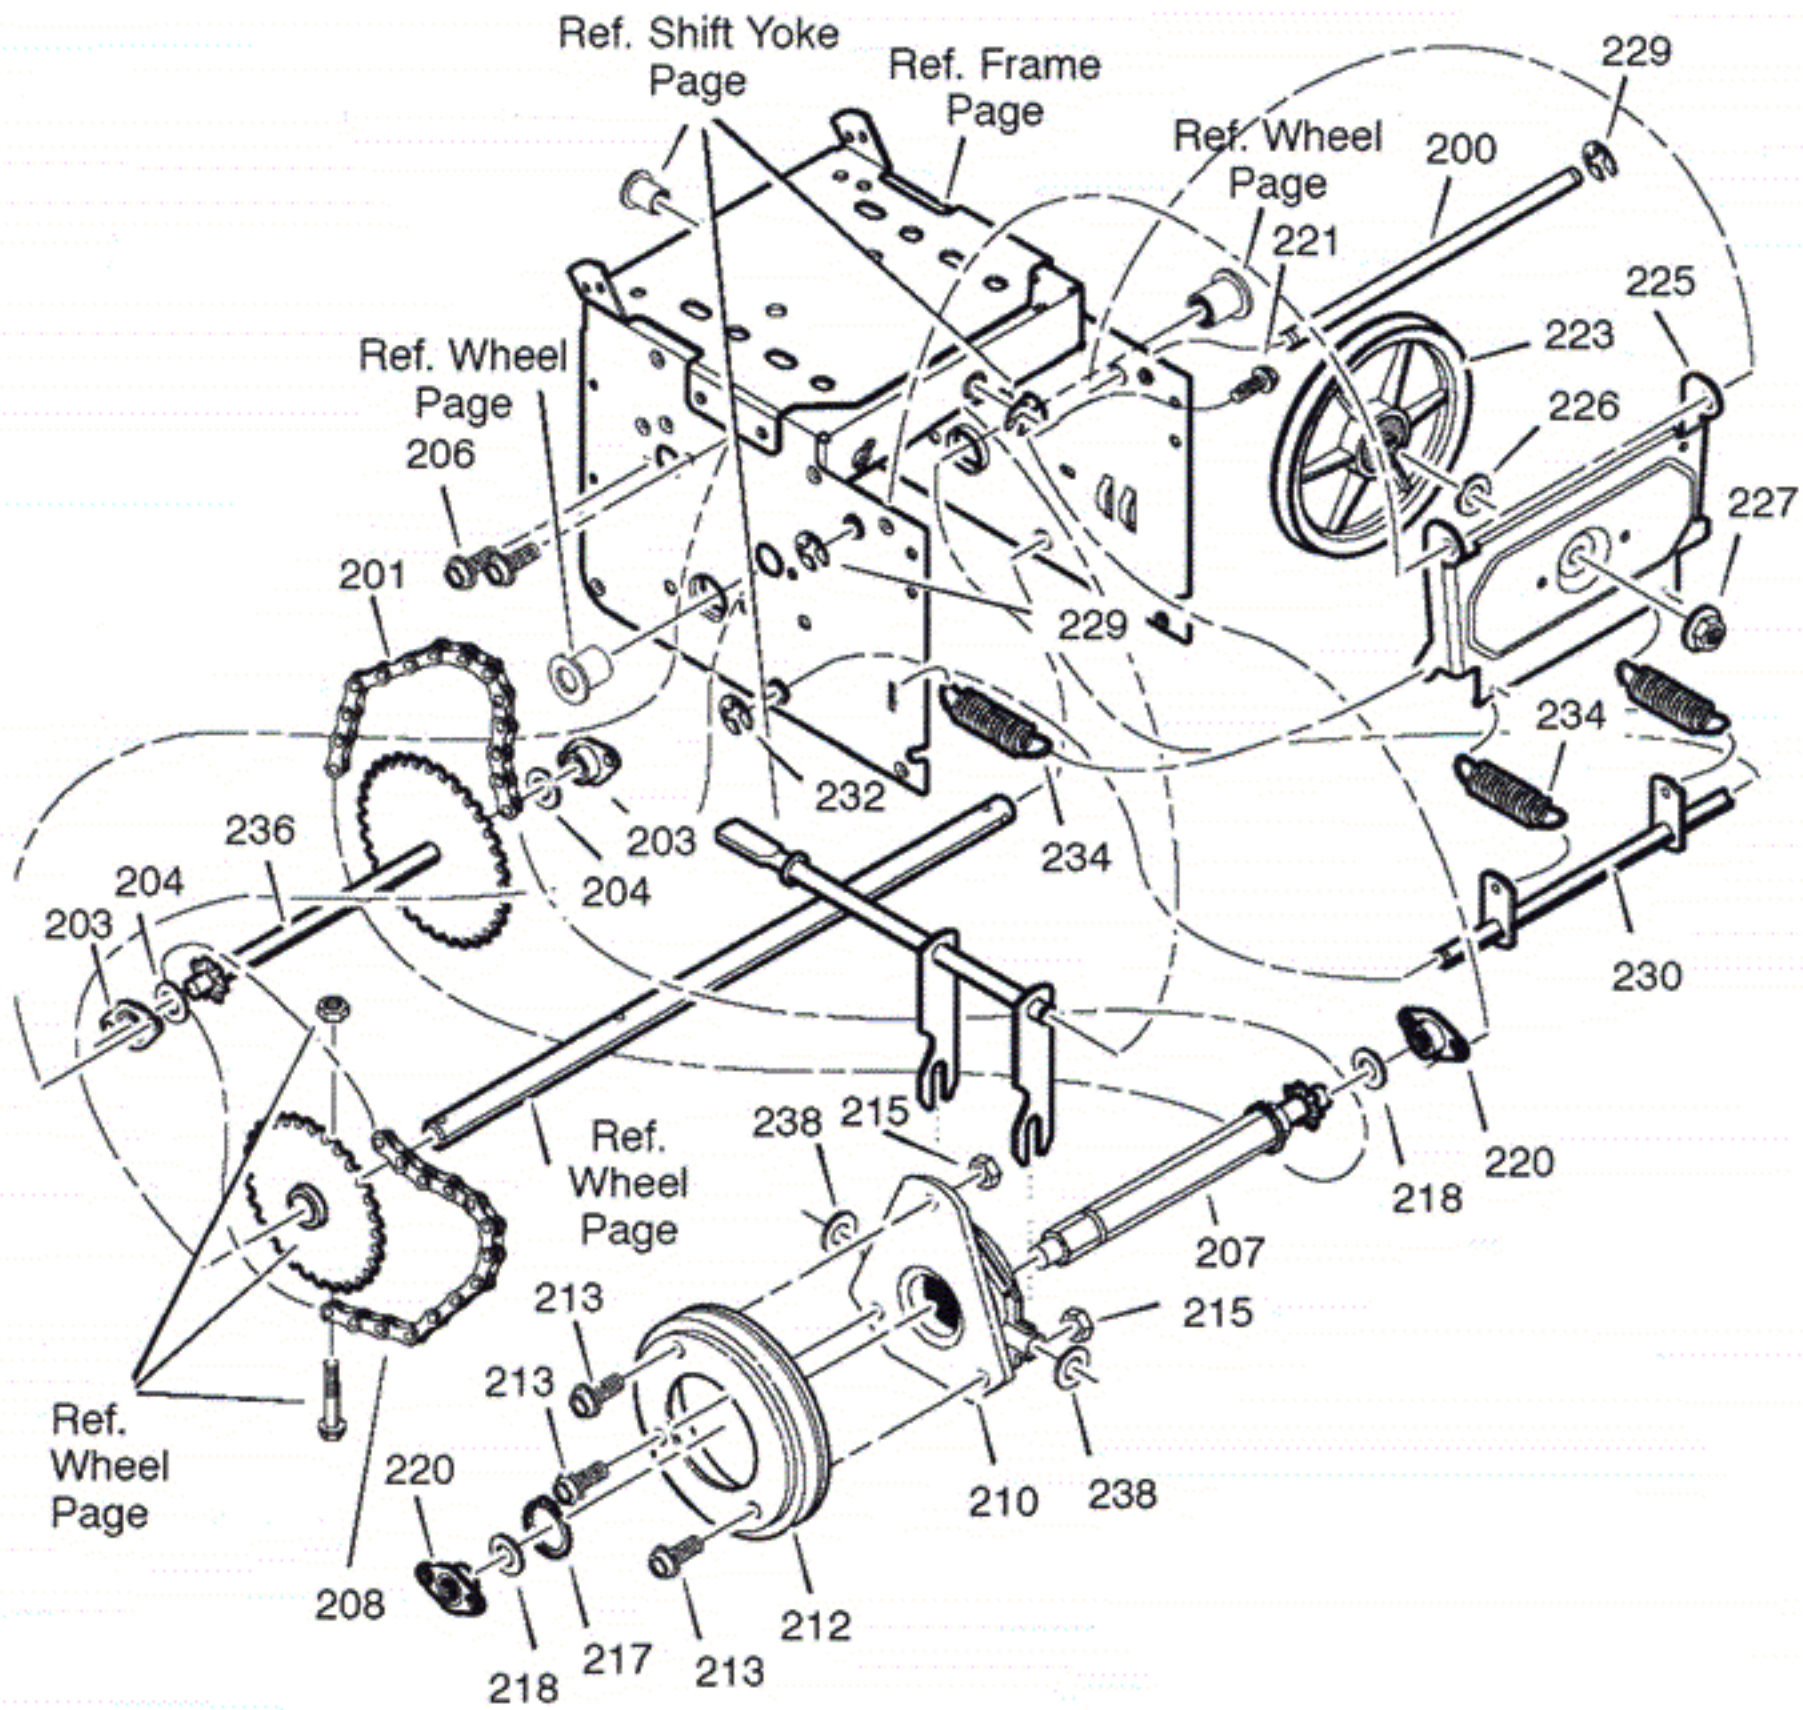

CRAFTSMAN 6.5HP SNOW THROWER 536.881650 DRIVE

CRAFTSMAN 6.5HP SNOW THROWER 536.881650 DRIVE

Key No.	Part No.	Description
200	1501092 YZ	LF AXLE, SWING PLATE YZ
201	579851	CHAIN, ROLLER #420x19.00
203	334163	BEARING AND RETAINER, ASSY
204	579858	WASHER
206	25x020	SCREW, TAP 5/16-18x0.5
207	1501100	ASSY, HEX SHAFT
208	579868	CHAIN, ROLLER #420x18.00 LG
210	337029	BEARING, TRUNION CLUTCH R
212	1501435	WHEEL, FRICTION DISC
213	001x38	SCREW, 1/4-20 x 0.63
215	303008	NUT, KEPS HEX 1/4-20
217	579859	RING, RETEXT
218	579858	WASHER
220	334163	BEARING AND RETAINER, ASSY
221	25x020	SCREW, TAP 5/16-18 x .5
223	1501115	ASSY, FRICTION PULLEY
225	1501057 YZ	LF PLATE, SWINGING YZ
226	1501158	SPACER, FRICTION PULLEY
227	15x114	NUT, FLANGE LOCK 3/8-24
229	11x30	RETAINER, RING
230	1502105 YZ	LF ASSY, SPRING LINK YZ
232	11x30	RETAINER, RING
234	165x112	SPRING, EXTENSION
236	1501090	WLD, INTERMED SPROCKET 33T/7
238	71074	WASHER, FLAT