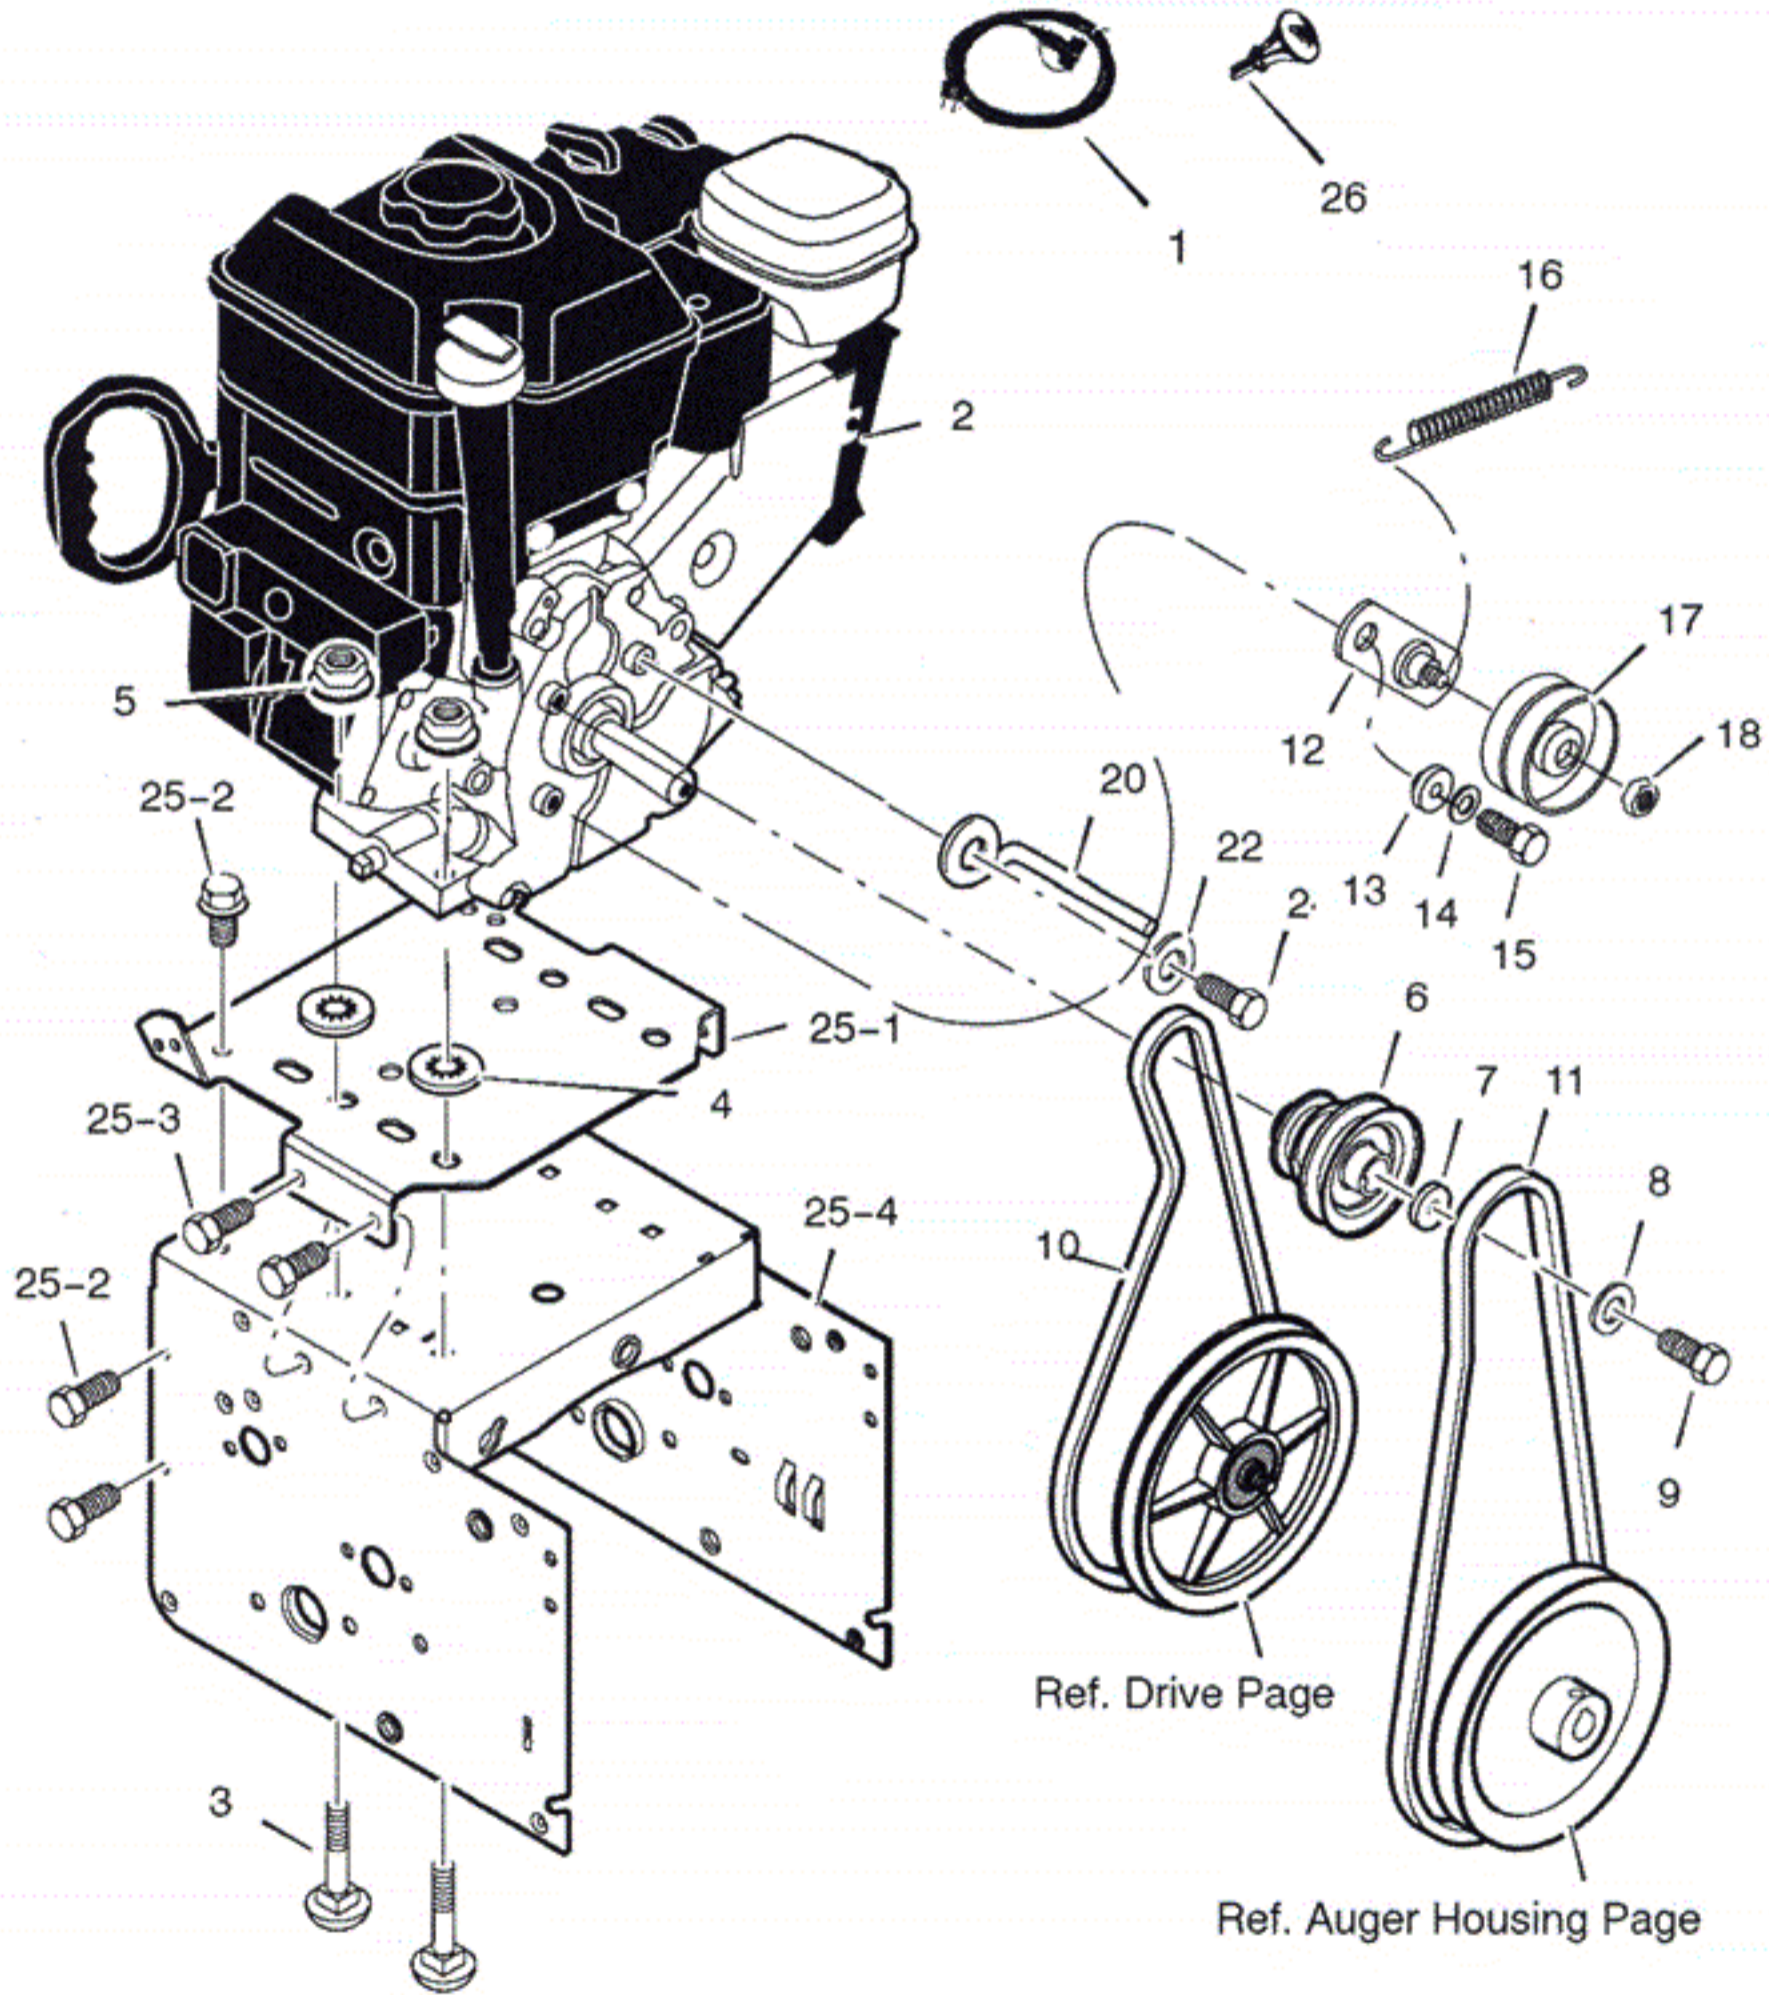

# CRAFTSMAN 6.5HP SNOW THROWER 536.881650 ENGINE

## CRAFTSMAN 6.5HP SNOW THROWER 536.881650 ENGINE

Key No.	Part No.	Description
1	6219	CORD, ELECTRIC
2	-----	ENGINE
3	002x97	BOLT, CARRIAGE
4	028x76	RETAINER, PUSH
5	710026	NUT
6	1501109	PULLEY, ENGINE
7	710247	WASHER
8	71063	WASHER
9	71015	SCREW
10	579932	BELT, DRIVE V 3L
11	37x120	BELT, AUGER V 4L
12	1501112 YZ	BRACKET ASSEMBLY, IDLER
13	1501065	BUSHING, IDLER BRACKET
14	71060	WASHER, SPLIT
15	710097	SCREW 5/16-24 X 0.75
16	53704	SPRING, IDLER TRACTION DRIVE
17	1502120	PULLEY, IDLER
18	590	NUT, JAM 3/8-16
20	1501201	GUIDE, ROD BELT
22	71060	WASHER
24	710097	SCREW
25	-----	FRAME ASSEMBLY
25-1	1501062E201	PLATE, ENGINE
25-2	310169	SCREW
25-3	25x020	SCREW
25-4	1501050E201	MOTOR BOX
26	1501214	KEY, ENGINE
--	F-051027L	MANUAL

# CRAFTSMAN 6.5HP SNOW THROWER 536.881650 FRAME

Key No.	Part No.	Description	Key No.	Part No.	Description
90	1501055E701	COVER, BOTTOM	122	25x021	SCREW, TAP
91	310169	SCREW	123	25x020	SCREW, TAP
103	1501111 YZ	IDLER, AUGER	148	1502120	PULLEY, IDLER
105	711682	PIN, HAIR	149	590	NUT, JAM 3/8-16
106	761761	PIN, CLEVIS	160	152170	COVER, BELT
107	165x160	SPRING, TENSION	162	26x306	SCREW, TAP
108	761675 YZ	SPRING ATTACH	167	71067	WASHER, FLAT
110	585781	BOLT, CARRIAGE	168	1501241	SPACER
111	711617	WASHER, FLAT			

# CRAFTSMAN 6.5HP SNOW THROWER 536.881650 GEAR CASE

Key No.	Part No.	Description	Key No.	Part No.	Description
300	10577	CASE, GEAR, RH	320	50221	BRNG, FL
301	10576	CASE, GEAR, LH	321	1501128	SHAFT, INPUT
303	710025	SCREW	322	580295	COLLAR, THRUST
304	15X143	NUT	323	454565	PIN, SPRING
306	9344	SCREW	324	48275	WASHER, FLAT
310	9566	SEAL, OIL	325	50684	BRNG, ROLL
311	50304	BEARING, FL	326	50304	BRNG, FL
312	48275	WASHER, FLAT	327	9566	SEAL, OIL
313	340286	SHAFT, OUTPUT	340	760194E701	IMPELLER
314	51279	GASKET	341	454565	PIN, SPRING
315	51405	GEAR, WORM	*	333431	10oz LUBRIPLATE
316	431787	KEY, WOODRUFF			