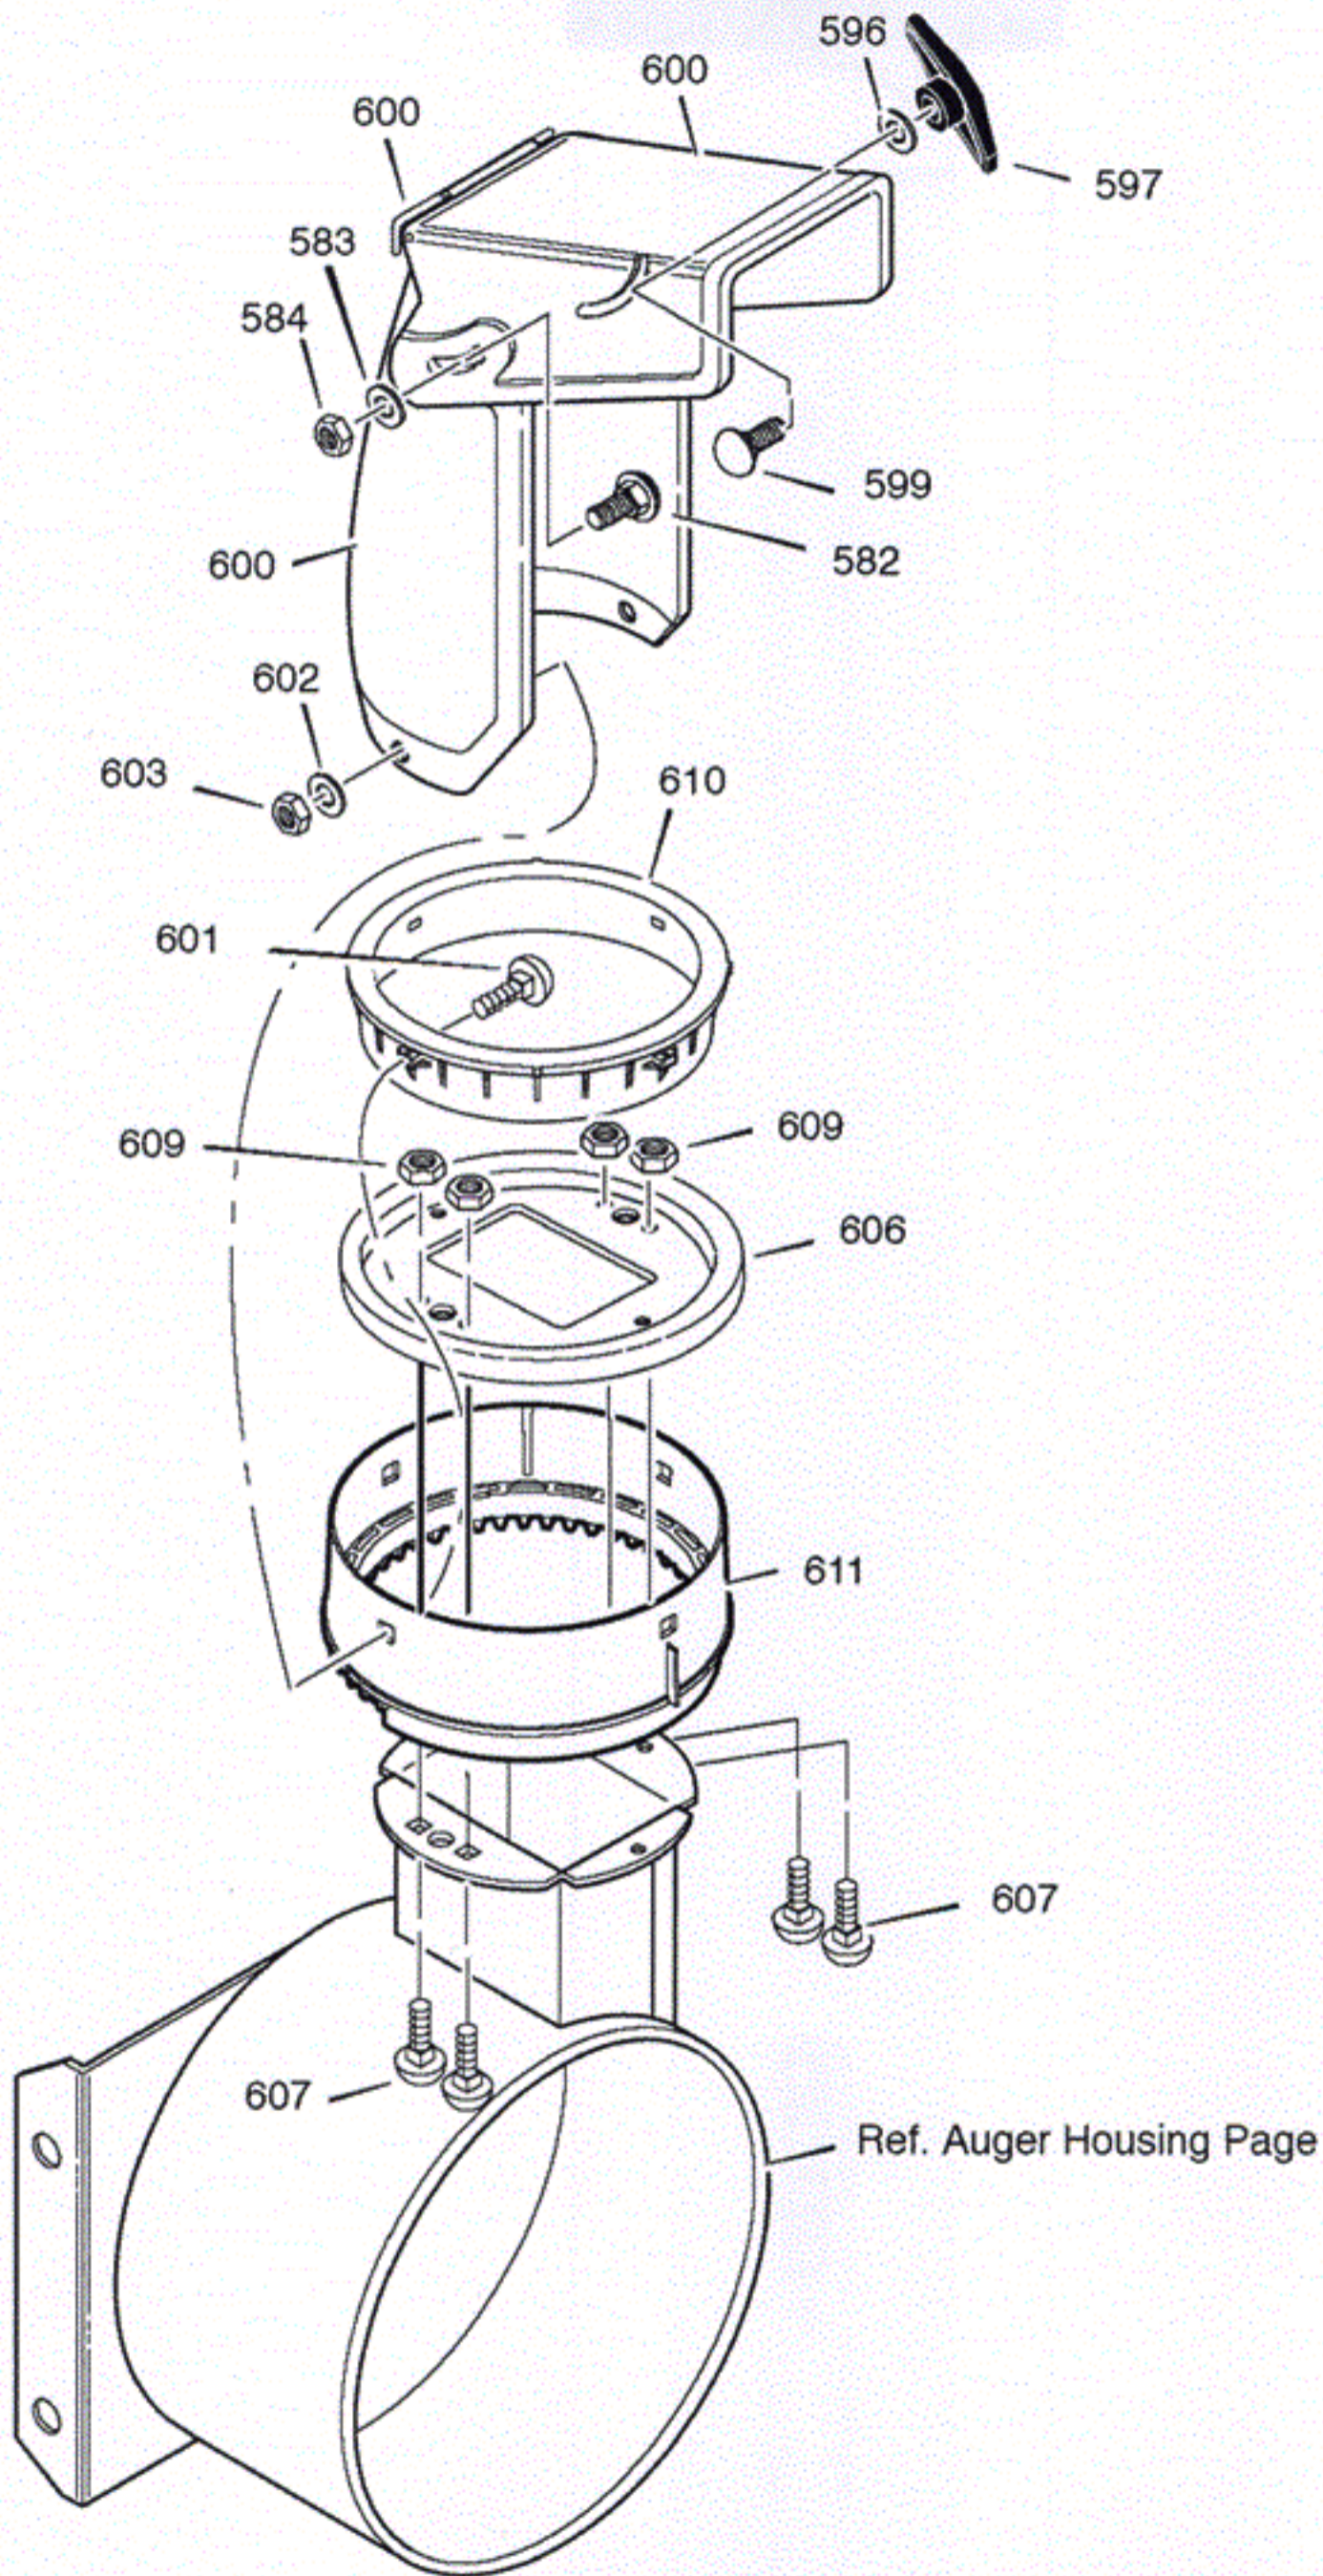

CRAFTSMAN 6.5HP SNOW THROWER 536.881650 DISCHARGE CHUTE

CRAFTSMAN 6.5HP SNOW THROWER 536.881650 DISCHARGE CHUTE

Key No.	Part No.	Description
582	2x100	BOLT, 5/16-18 X 1.00 CARG.
583	71071	WASHER, FLAT
584	71038	NUT, 5/16-18 NYLOCK
596	71071	WASHER
597	1501260	KNOB, WING 3.00
599	002x97	BOLT, 5/16-18X1.125
600	1501883-701	CHUTE ASSEMBLY
601	2x100	BOLT
602	71071	WASHER, FLAT
603	71038	NUT, 5/16-18 HEXNYL
606	1501932 YZ	CHUTE COLLAR
607	02x101	SCREW, 1/4-20 X .75
609	15x145	NUT, 1/4-20 HEX NYLOCK
610	337227	RETAINER RING INNER
611	1501282	RETAINER RING OUTER