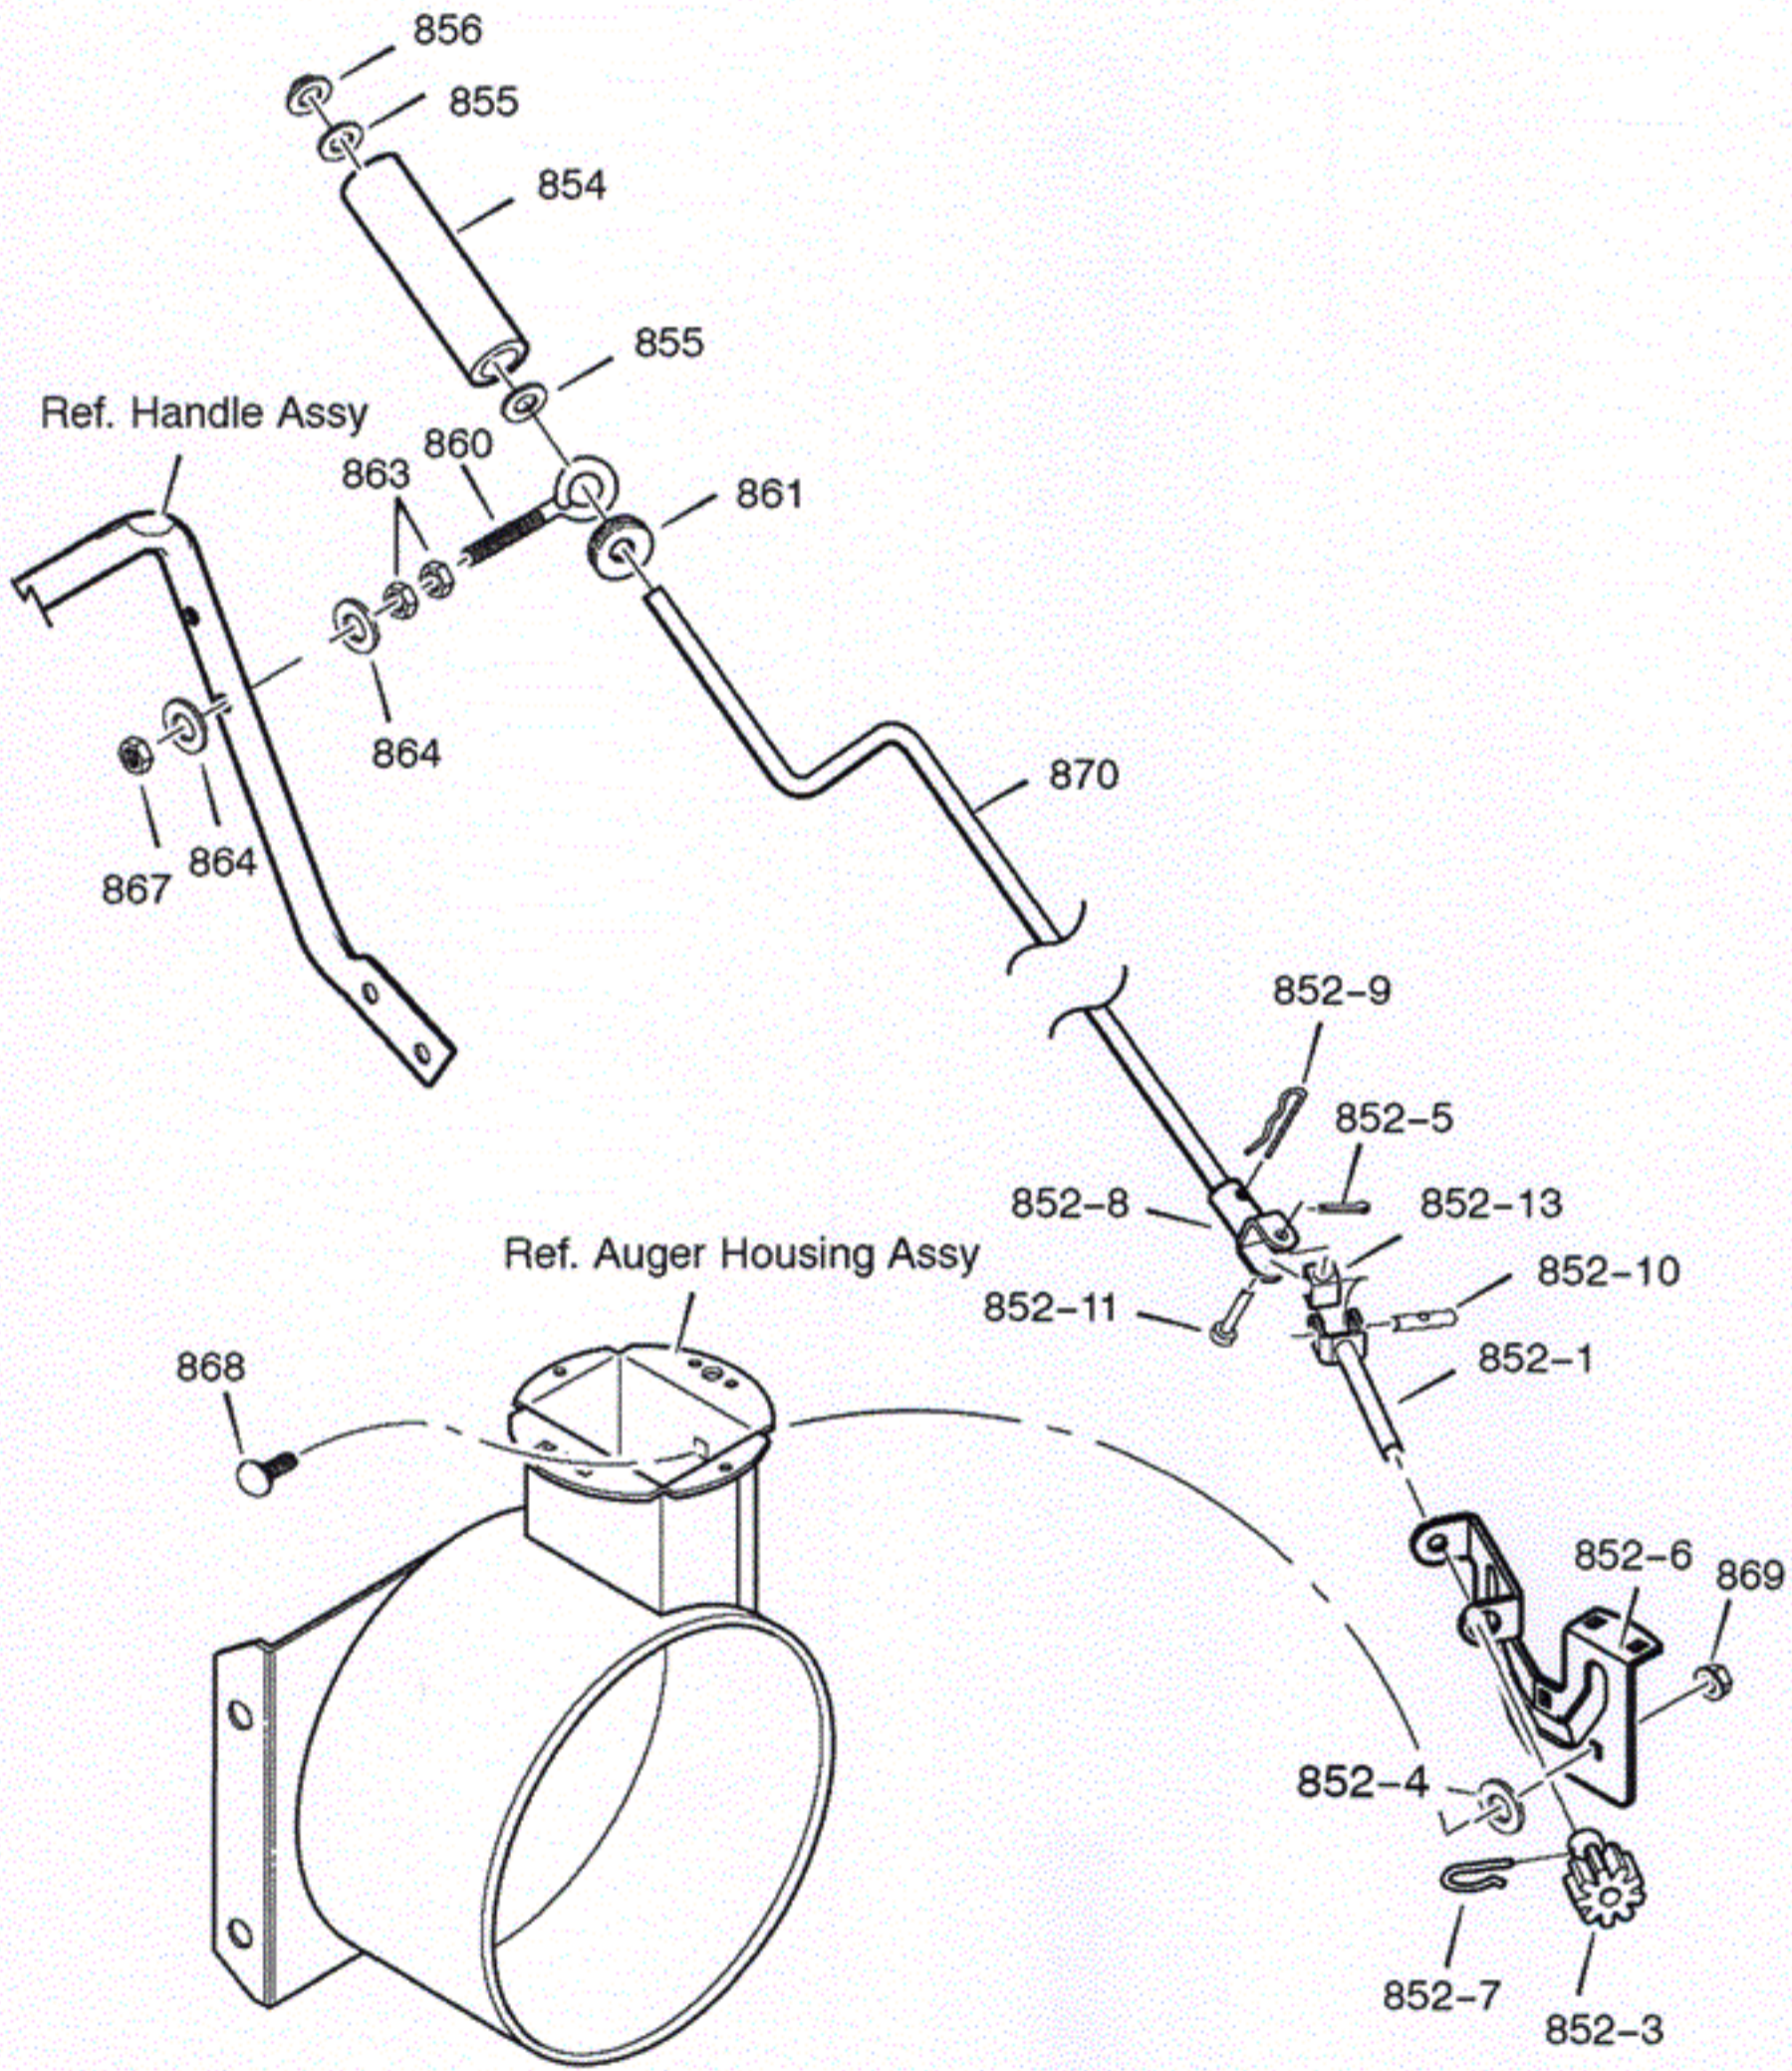

CRAFTSMAN 6.5HP SNOW THROWER 536.881650 CHUTE ROD

**CRAFTSMAN 6.5HP SNOW THROWER 536.881650
CHUTE ROD**

Key No.	Part No.	Description
852-1	1501533 YZ	ASSEMBLY, YOKE & ROD
852-3	1501067	GEAR, CHUTE ROTATION 9T
852-4	17x170	WASHER
852-5	579493	PIN, COTTER
852-6	1501306E701	BRACKET, GEAR MOUNT
852-7	1501293	PIN, HAIR
852-8	1501075 YZ	ASSEMBLY, YOKE ADAPTER YZ
852-9	711682	PIN, HAIR
852-10	578060	PIN, UNIVERSAL JOINT
852-11	578309	PIN, CLEVIS
852-13	578063	HOUSING, UNIVERSAL
854	51443	KNOB, CRANK
855	309312	FLATWASHER
856	73664	NUT, PUSH
860	1501456	EYE BOLT 3/8-16X6.00
861	148	GROMMET, EYE BOLT
863	71045	NUT, 3/8-16 HEXJAM
864	71072	FLATWASHER .406X.81X.066
867	71046	NUT, 3/8-16 HEXNYL
868	002x98	BOLT, CARRIAGE 1/4-20 X 1.00
869	15x145	NUT, 1/4-20 NYLOCK YZ
870	1501074 YZ	CRANK, ASSY CHUTE