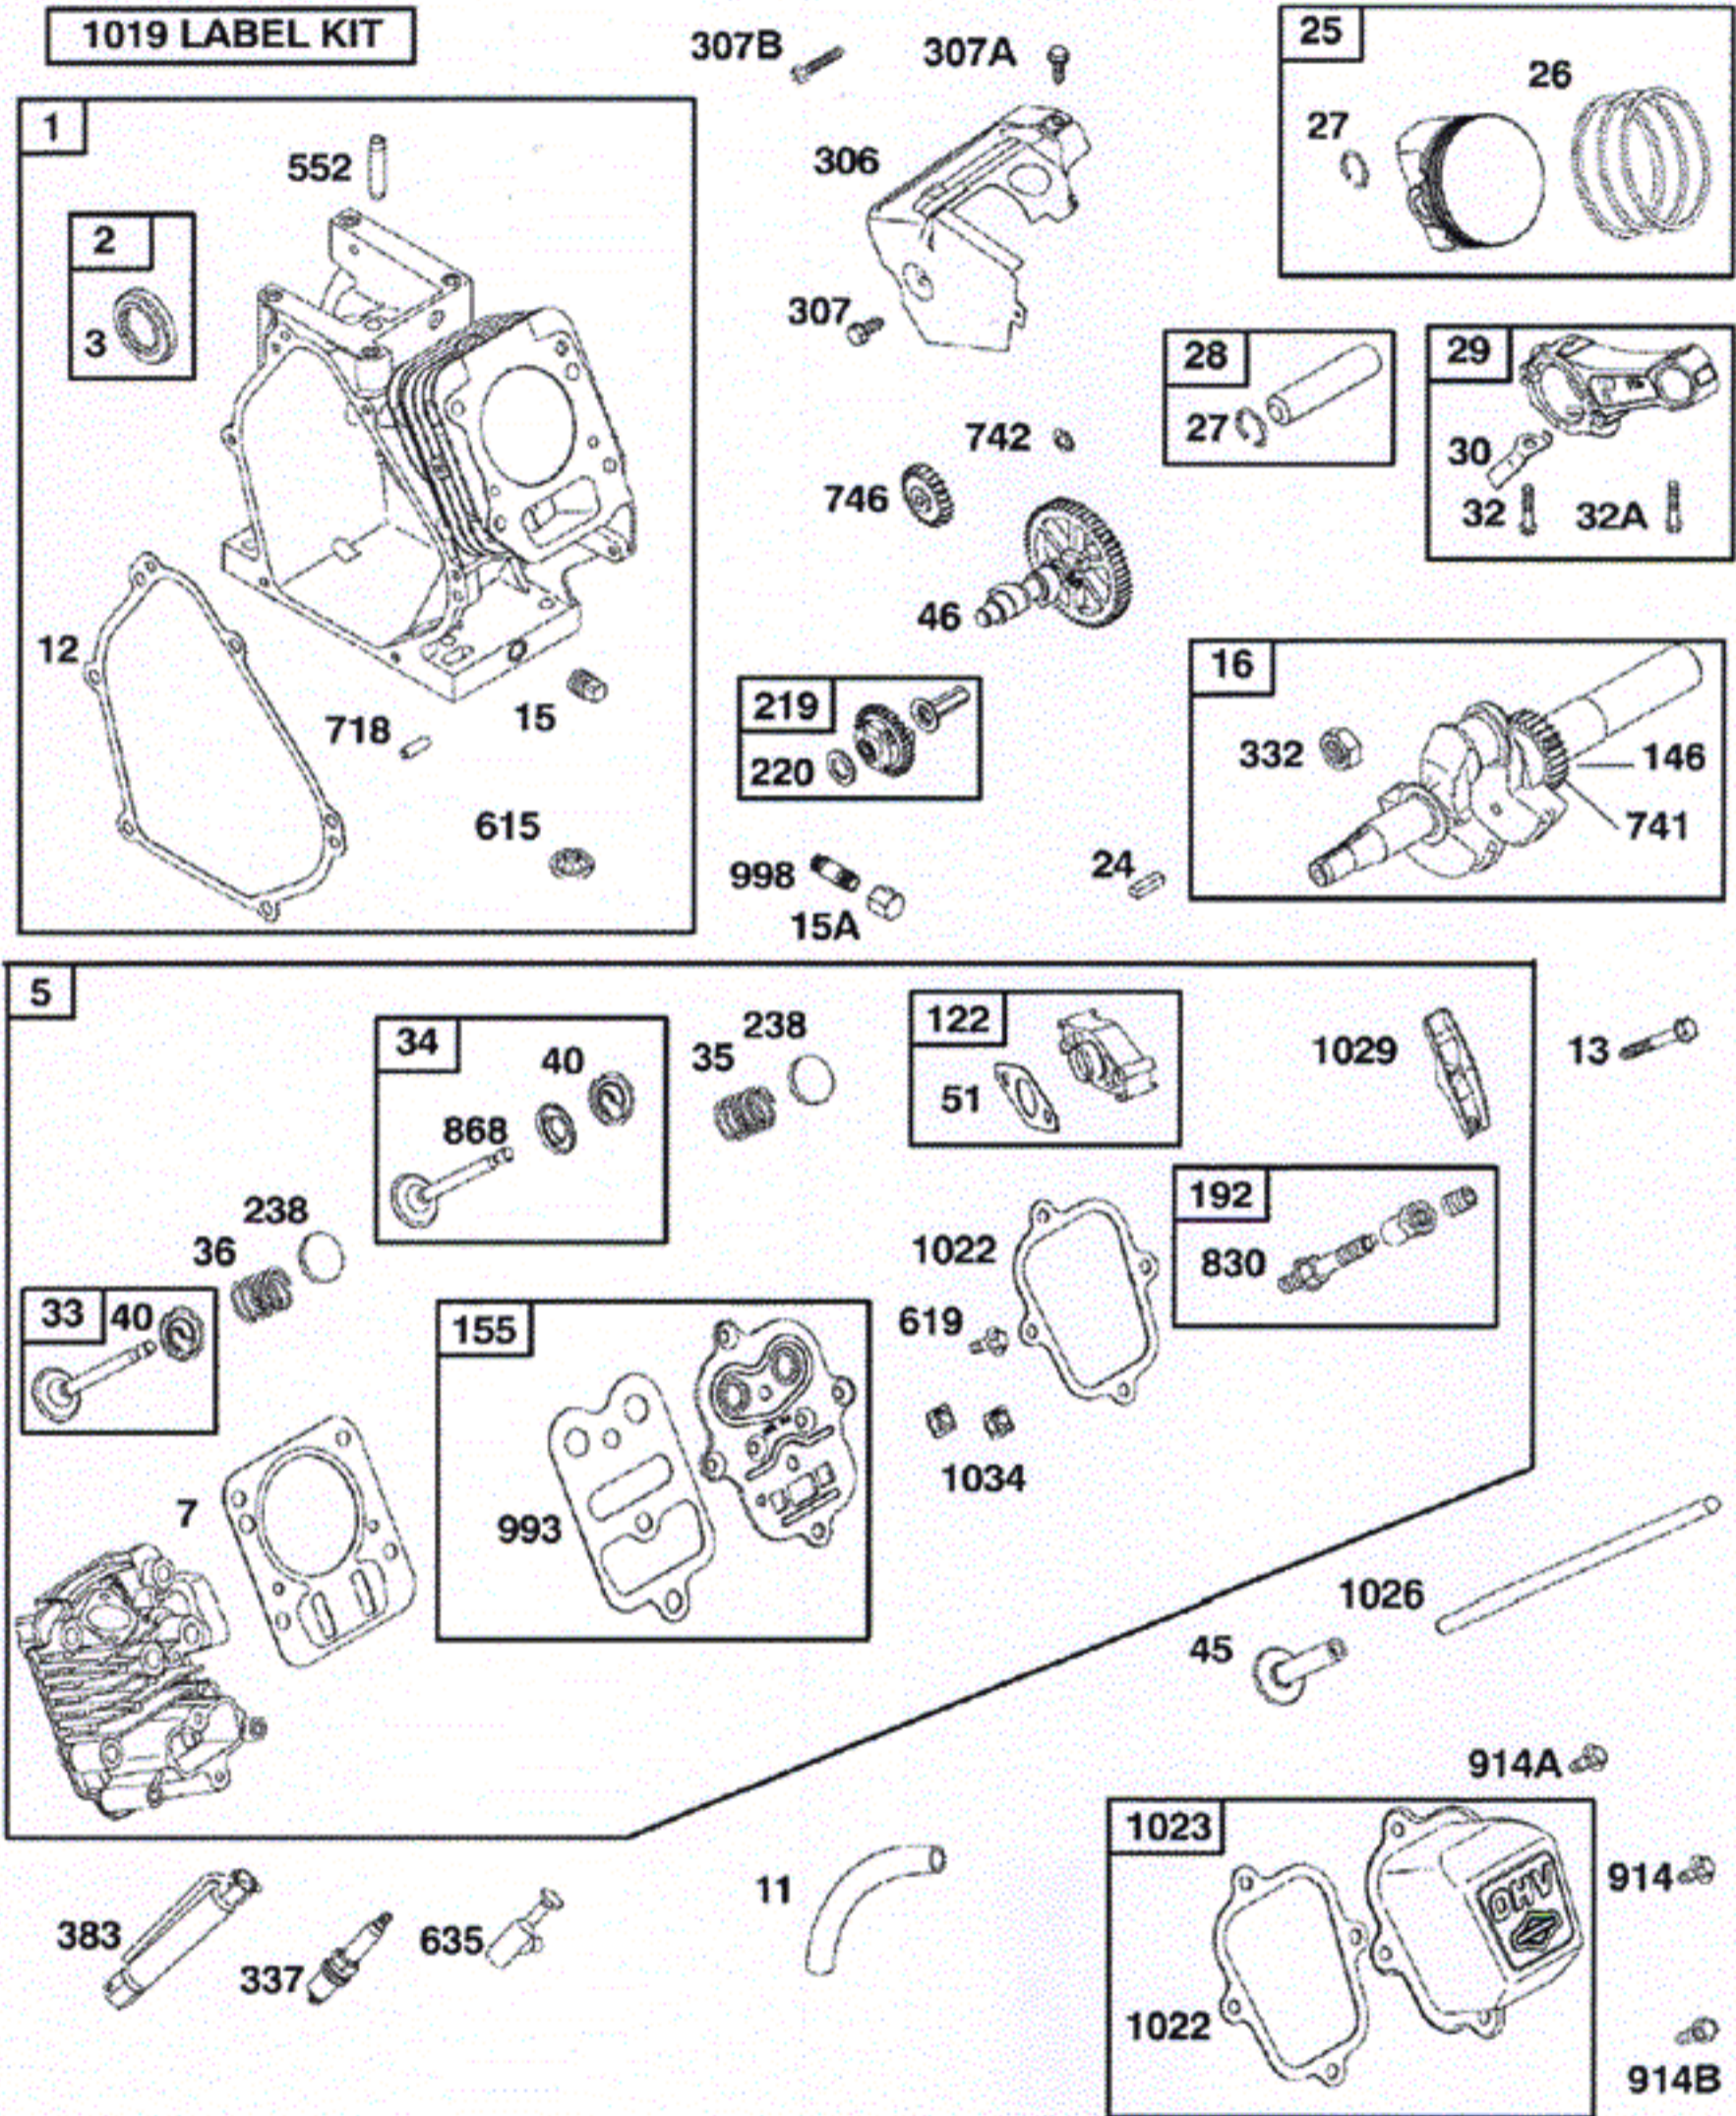

Assemblies include all parts shown in frames.

BRIGGS & STRATTON ENGINE

MODEL 12A113-0350-E1

Key No.	Part No.	Description	Key No.	Part No.	Description
1	699510	Cylinder Assembly	146	690979	Key-Timing
2	399269	Kit-Bushing/Seal (Magneto Side)	155	698214	Plate-Cylinder Head
3	*299819	Seal-Oil (Magneto Side)	192	694543	Adjuster-Rocker Arm
5	699486	Head-Cylinder	219	693578	Gear-Governor
7	*Ø698210	Gasket-Cylinder Head	220	691724	Washer (Governor Gear)
11	695745	Tube-Breather	238	691300	Cap-Valve
12	*699485	Gasket-Crankcase	306	695710	Shield-Cylinder
13	699482	Screw (Cyl. Head)	307	699483	Screw (Metric) (Cylinder Shield)
15	691686	Plug-Oil Drain	307A	699234	Screw (Metric) (Cylinder Shield)
15A	695757	Plug-Oil Drain	307B	790557	Screw (Metric) (Cylinder Shield)
16	699454	Crankshaft	332	699359	Nut (Flywheel)
24	222698	Key-Flywheel	337	491055	Plug-Spark
25	690021	Piston Assembly (Standard)	383	19374	Wrench-Spark Plug
		----- Note -----	552	692346	Bushing-Governor Crank
		694168 Piston Assembly (.020" Oversize)	615	692576	Retainer-Governor Shaft
26	499631	Ring Set (Standard)	619	699230	Screw (Metric) (Cylinder Head Plate)
		----- Note -----	635	692927	Boot-Spark Plug
		692786 Ring Set (.020" Oversize)	718	690959	Pin-Locating
27	691866	Lock-Piston Pin	741	695087	Gear-Timing
28	499423	Pin-Piston	742	692564	Retainer-E Ring
29	690124	Rod-Connecting	746	692566	Gear-Idler
30	692562	Dipper-Connecting Rod	830	694544	Stud, (Rocker Arm)
32	691664	Screw (1" Long) (Connecting Rod)	868 *Ø	692044	Seal-Valve
32A	695759	Screw (1 1/2" Long) (Connecting Rod)	914	697551	Screw, Side (Rocker Cover)
33	499642	Valve-Exhaust	914A	692557	Screw, Top (Rocker Cover,)
34	499641	Valve-Intake	914B	699481	Screw, Bottom (Rocker Cover)
35	691304	Spring-Valve (Intake)	993 *Ø	694088	Gasket-Cylinder Head Plate
36	691304	Spring-Valve (Exhaust)	998	696683	Pipe-Oil
40	692194	Retainer-Valve	1019	790459	Kit-Label
45	690977	Tappet-Valve	1022 *Ø	691890	Gasket-Rocker Cover
46	693404	Camshaft	1023	499924	Cover-Rocker Arm
51	*♦♦Ø692555	Gasket-Intake (2 Required)	1026	790287	Rod-Push
122	*♦693749	Spacer-Carburetor	1029	691230	Arm-Rocker
			1034	691343	Guide-Push Rod