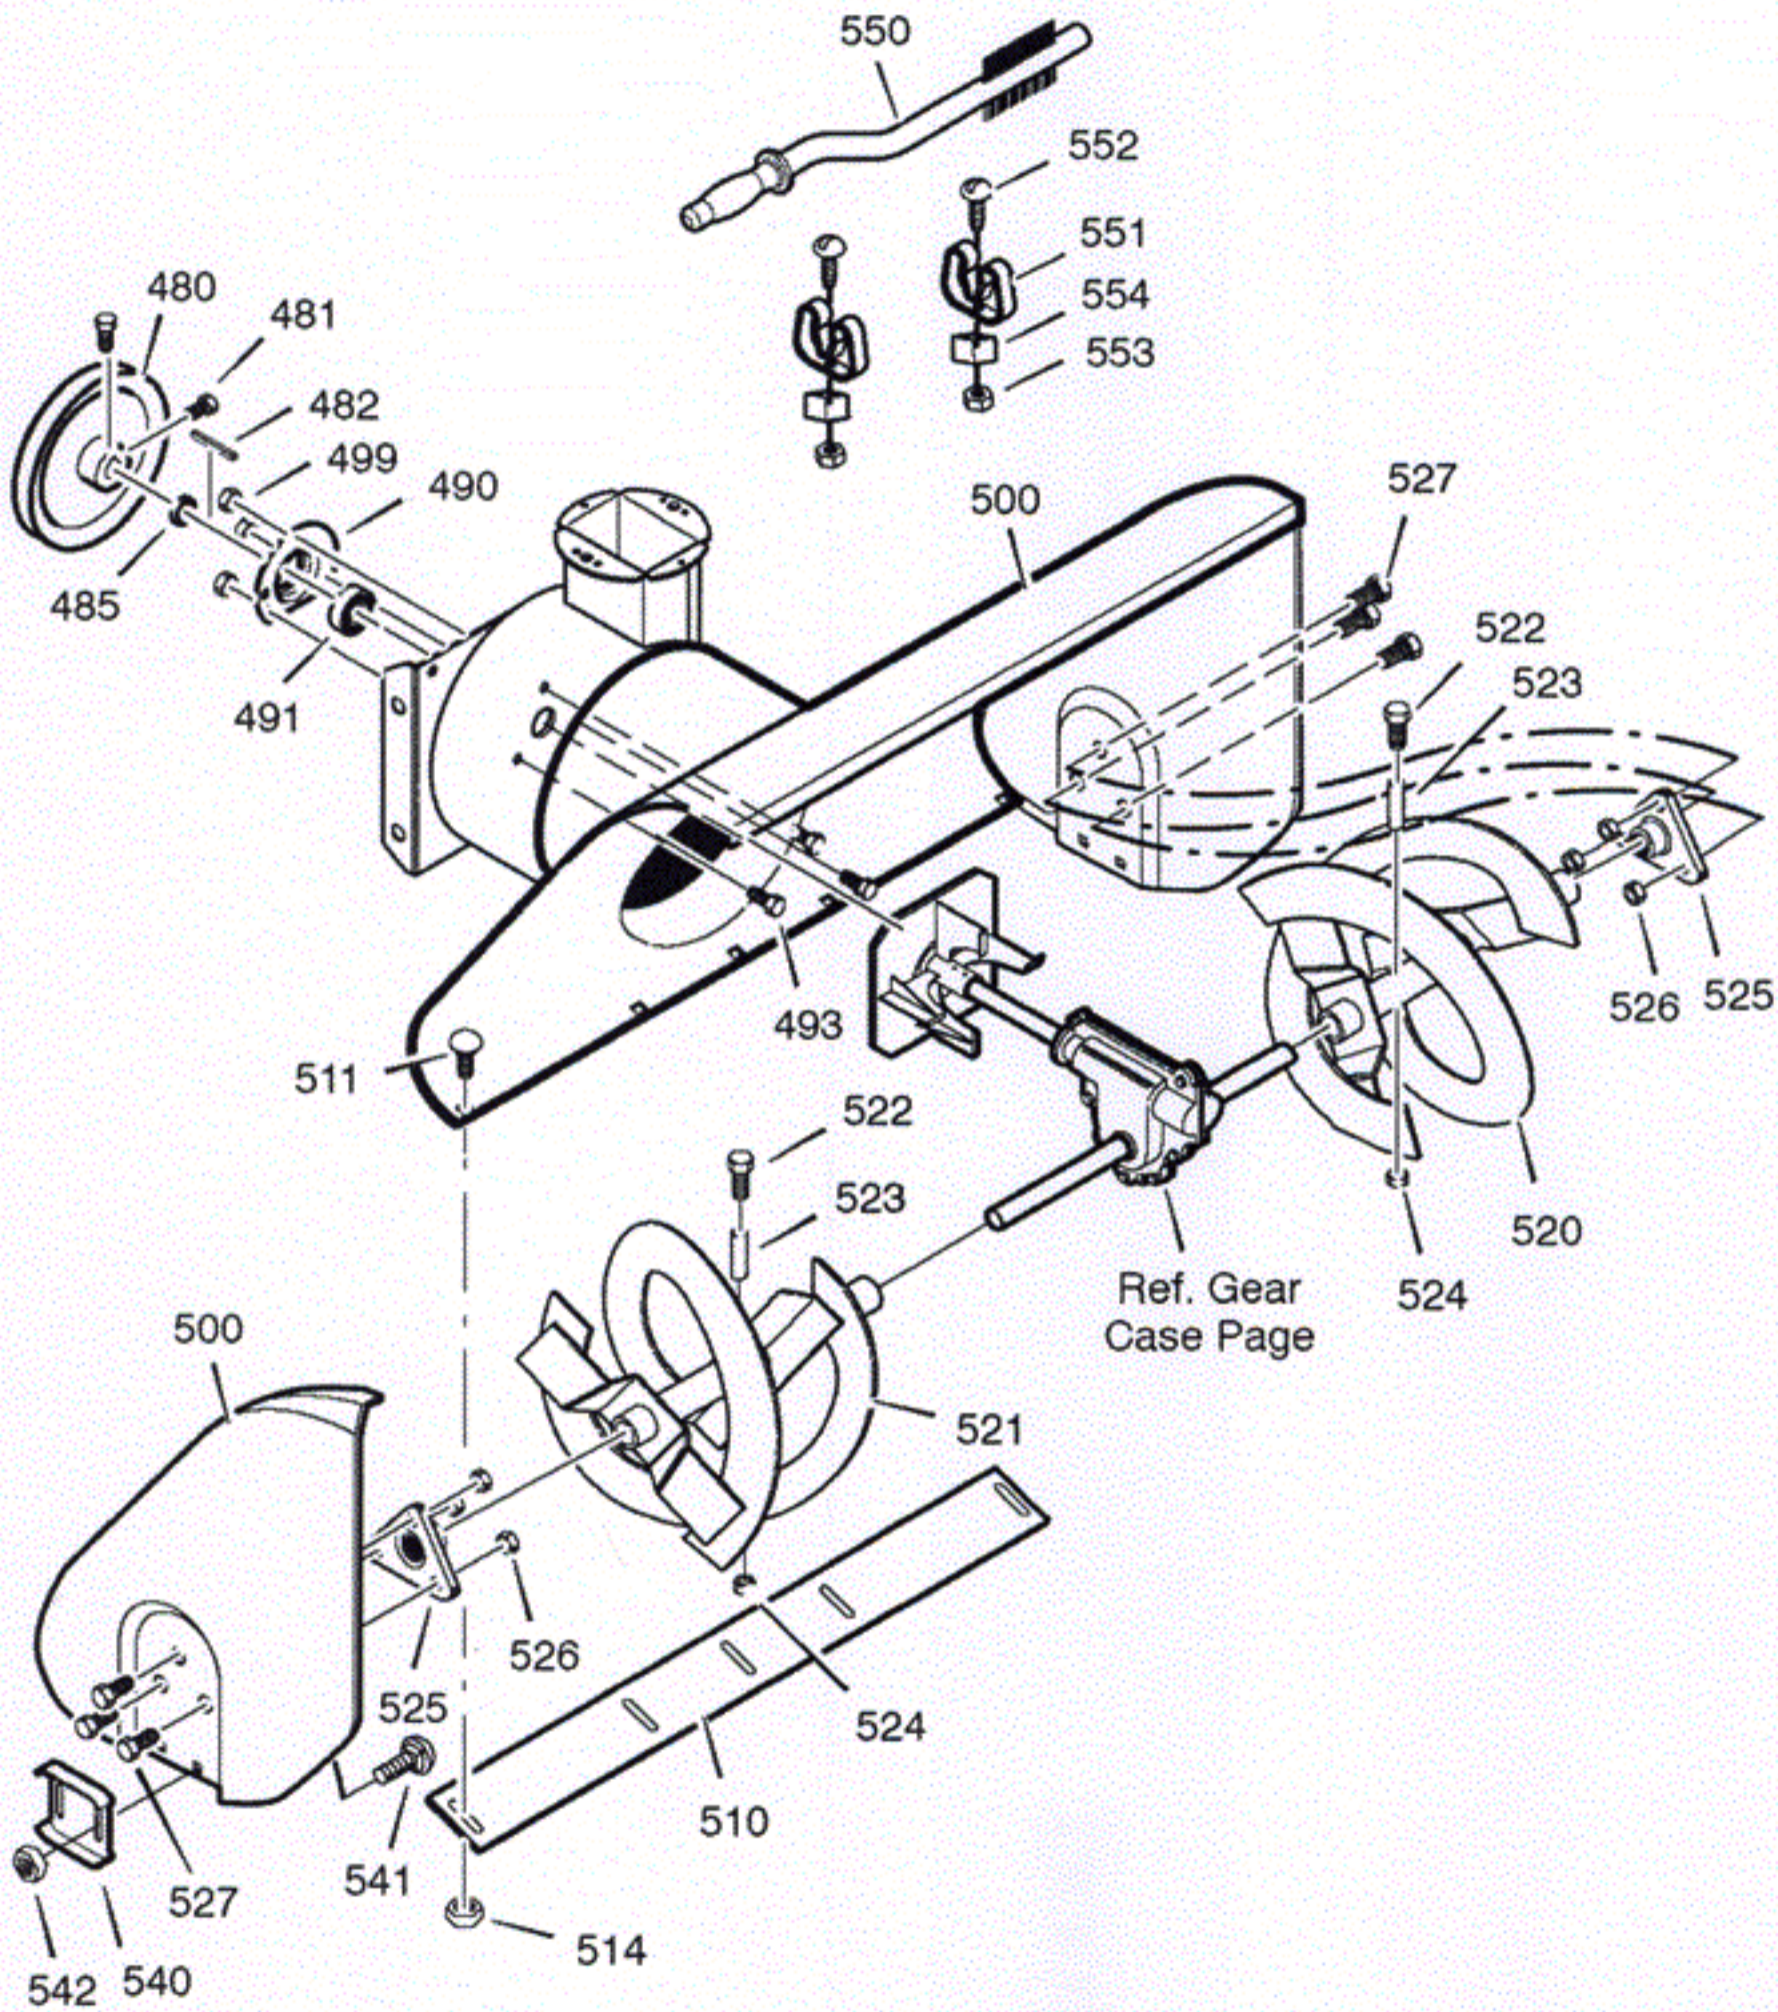

CRAFTSMAN 6.5HP SNOW THROWER 536.881650 AUGER HOUSING

CRAFTSMAN 6.5HP SNOW THROWER 536.881650 AUGER HOUSING

Key No.	Part No.	Description
480	762146	PULLEY, V4L 6.12X0.67
481	577400	SCREW, 5/16-18X0.63
482	2001022	KEY, SQUARE 3/16 X 3/4
485	1501158	SPACER, FRICTION PULLEY
490	582957 YZ	RETAINER, BALL BRNG
491	1501389	BEARING, BALL
493	001x92	BOLT, HEX 5/16-18 X 1/2
499	710026	NUT, 5/16-18 HEXWDFLLK
500	1501891E201	HOUSING, ASSY
510	581397E701	BLADE, SCRAPER
511	340714	BOLT, 1/4-20 X 3/4
514	780285	NUT, 1/4-20
520	1502015E701	AUGER, ASSY, LH
521	1502014E701	AUGER, ASSY, RH
522	9524	SCREW
523	3943	SPACER, SLEEVE
524	73826	NUT, 1/4-20
525	9517	BEARING, FLANGE
526	711862	NUT, 5/16-18
527	9357	SCREW, 5/16-18 X 3/4
540	301380E701	SKID, HEIGHT ADJUST
541	340720	BOLT, 5/16-18 X .75
542	710026	NUT, 5/16-18
550	1501576	BRUSH, CLEANOUT
551	1501672	CLIP, RETAINER
552	06x115	SCREW
553	15x146	NUT
554	578063	BLOCK
--	1501216	KIT, SHEAR BOLT