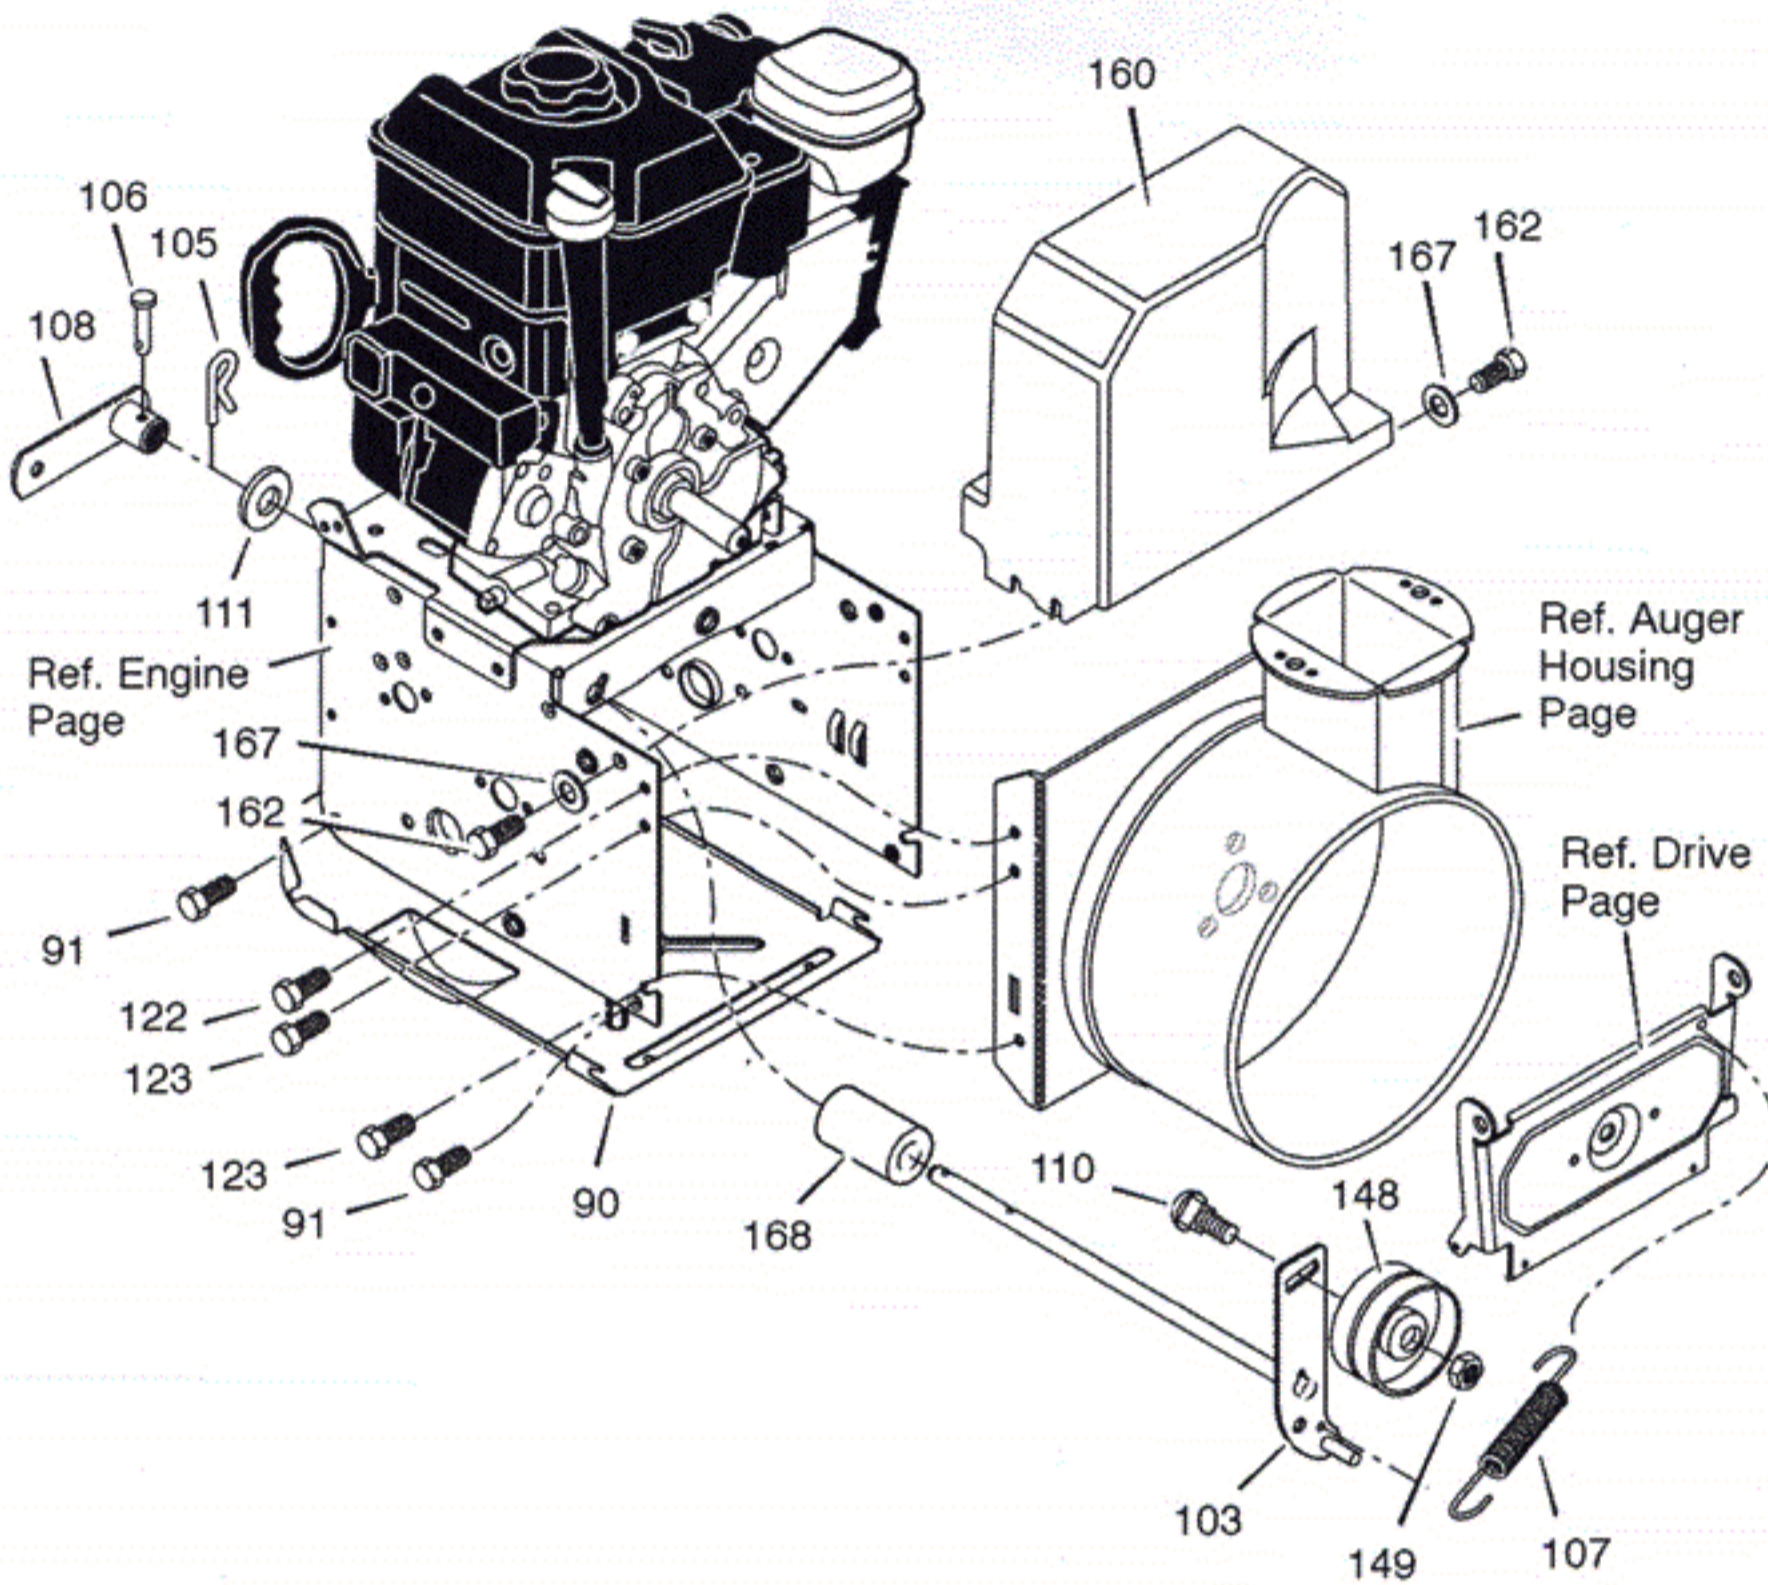

# CRAFTSMAN 6.5HP SNOW THROWER 536.881650 ENGINE

## CRAFTSMAN 6.5HP SNOW THROWER 536.881650 ENGINE

Key No.	Part No.	Description
1	6219	CORD, ELECTRIC
2	-----	ENGINE
3	002x97	BOLT, CARRIAGE
4	028x76	RETAINER, PUSH
5	710026	NUT
6	1501109	PULLEY, ENGINE
7	710247	WASHER
8	71063	WASHER
9	71015	SCREW
10	579932	BELT, DRIVE V 3L
11	37x120	BELT, AUGER V 4L
12	1501112 YZ	BRACKET ASSEMBLY, IDLER
13	1501065	BUSHING, IDLER BRACKET
14	71060	WASHER, SPLIT
15	710097	SCREW 5/16-24 X 0.75
16	53704	SPRING, IDLER TRACTION DRIVE
17	1502120	PULLEY, IDLER
18	590	NUT, JAM 3/8-16
20	1501201	GUIDE, ROD BELT
22	71060	WASHER
24	710097	SCREW
25	-----	FRAME ASSEMBLY
25-1	1501062E201	PLATE, ENGINE
25-2	310169	SCREW
25-3	25x020	SCREW
25-4	1501050E201	MOTOR BOX
26	1501214	KEY, ENGINE
--	F-051027L	MANUAL

# CRAFTSMAN 6.5HP SNOW THROWER 536.881650 FRAME

Key No.	Part No.	Description	Key No.	Part No.	Description
90	1501055E701	COVER, BOTTOM	122	25x021	SCREW, TAP
91	310169	SCREW	123	25x020	SCREW, TAP
103	1501111 YZ	IDLER, AUGER	148	1502120	PULLEY, IDLER
105	711682	PIN, HAIR	149	590	NUT, JAM 3/8-16
106	761761	PIN, CLEVIS	160	152170	COVER, BELT
107	165x160	SPRING, TENSION	162	26x306	SCREW, TAP
108	761675 YZ	SPRING ATTACH	167	71067	WASHER, FLAT
110	585781	BOLT, CARRIAGE	168	1501241	SPACER
111	711617	WASHER, FLAT			

# CRAFTSMAN 6.5HP SNOW THROWER 536.881650 GEAR CASE

Key No.	Part No.	Description	Key No.	Part No.	Description
300	10577	CASE, GEAR, RH	320	50221	BRNG, FL
301	10576	CASE, GEAR, LH	321	1501128	SHAFT, INPUT
303	710025	SCREW	322	580295	COLLAR, THRUST
304	15X143	NUT	323	454565	PIN, SPRING
306	9344	SCREW	324	48275	WASHER, FLAT
310	9566	SEAL, OIL	325	50684	BRNG, ROLL
311	50304	BEARING, FL	326	50304	BRNG, FL
312	48275	WASHER, FLAT	327	9566	SEAL, OIL
313	340286	SHAFT, OUTPUT	340	760194E701	IMPELLER
314	51279	GASKET	341	454565	PIN, SPRING
315	51405	GEAR, WORM	*	333431	10oz LUBRIPLATE
316	431787	KEY, WOODRUFF			