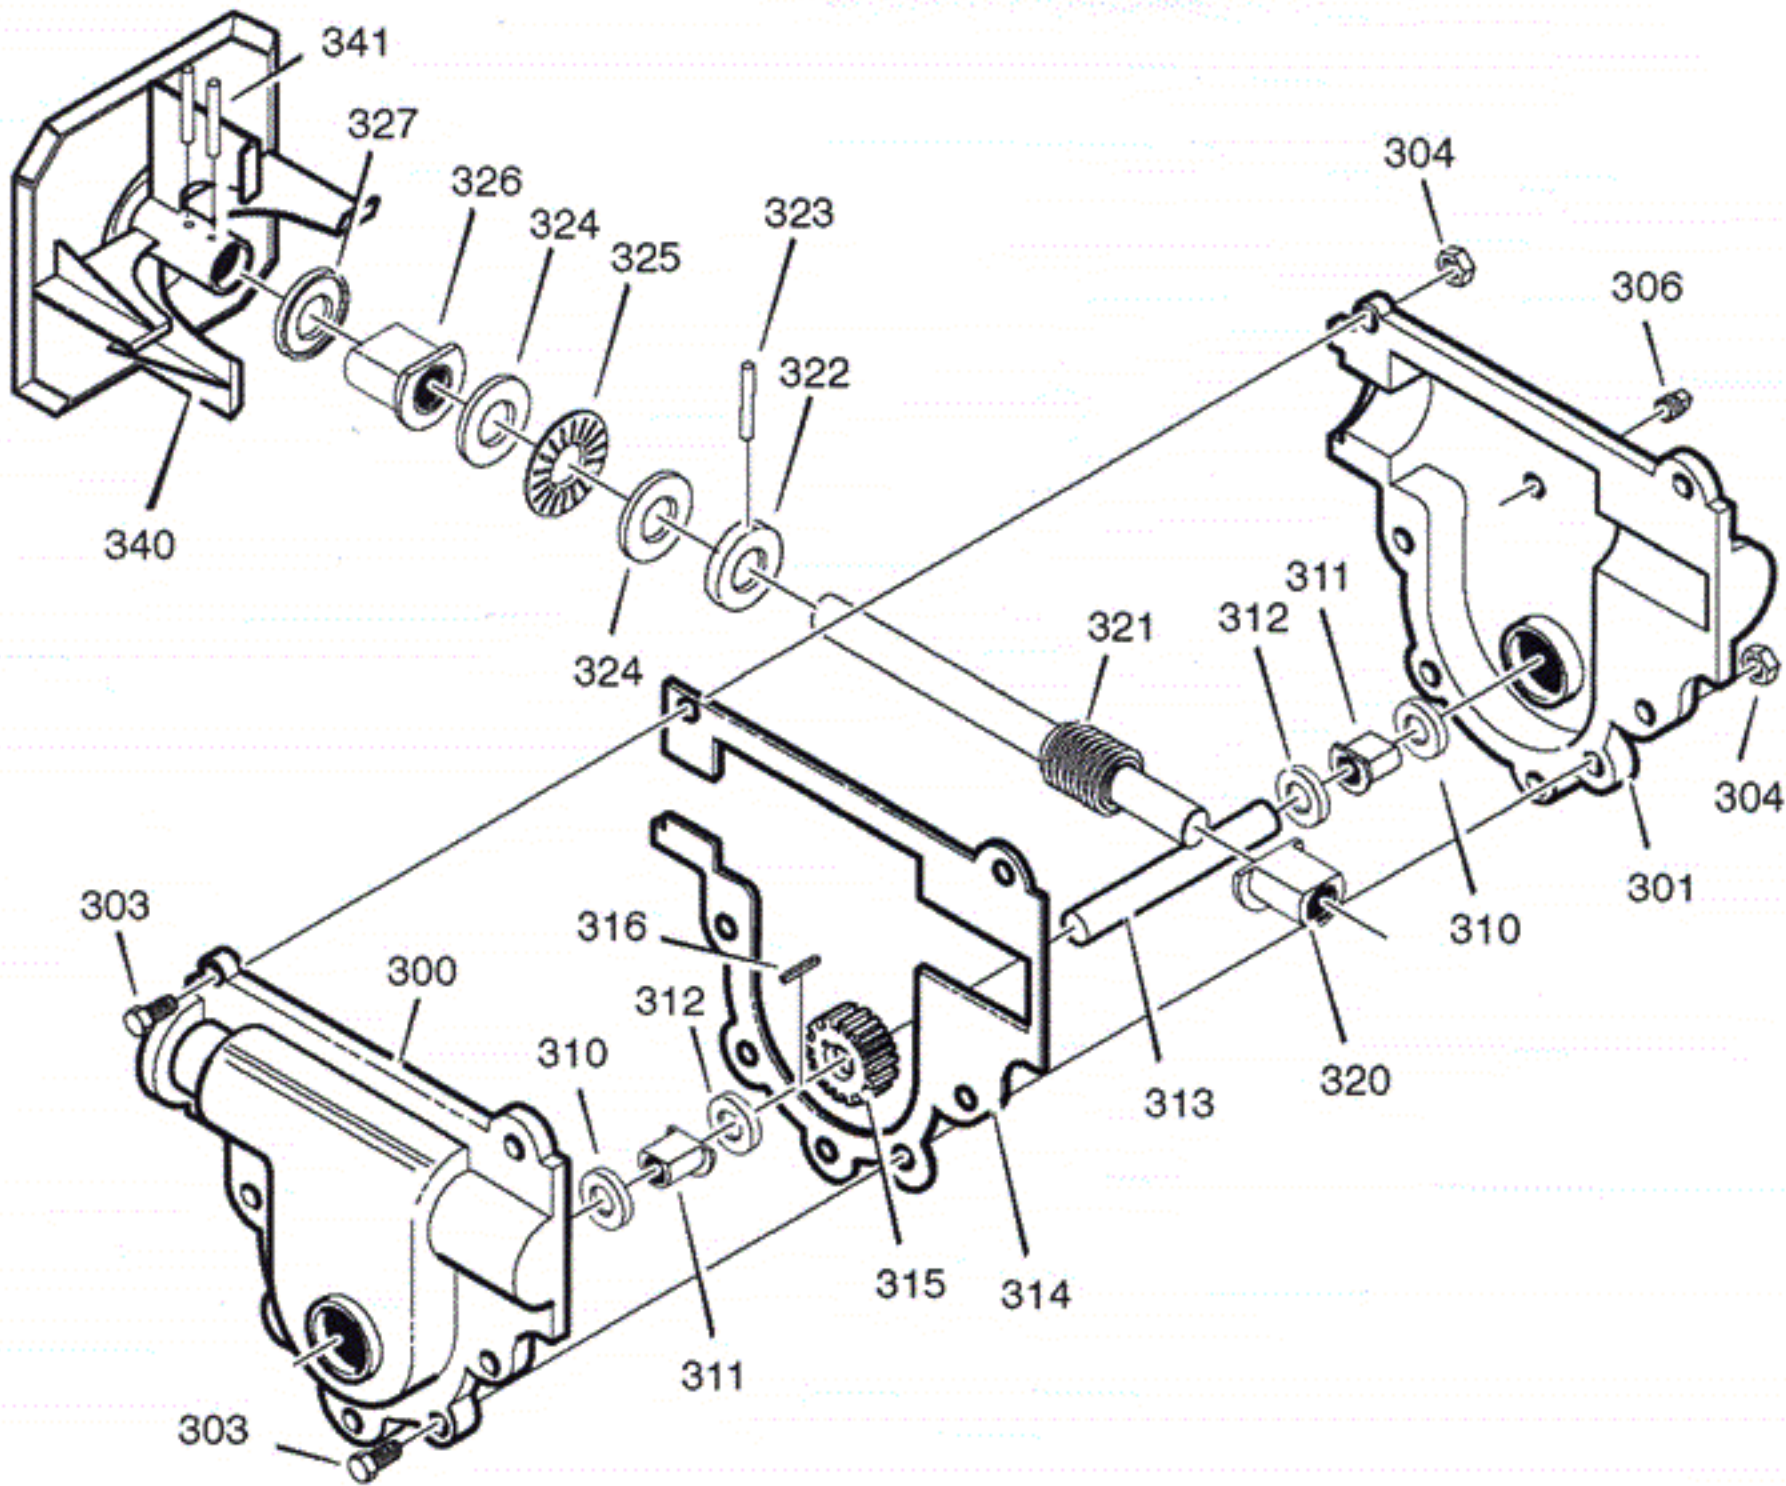

## CRAFTSMAN 6.5HP SNOW THROWER 536.881650 ENGINE

Key No.	Part No.	Description
1	6219	CORD, ELECTRIC
2	-----	ENGINE
3	002x97	BOLT, CARRIAGE
4	028x76	RETAINER, PUSH
5	710026	NUT
6	1501109	PULLEY, ENGINE
7	710247	WASHER
8	71063	WASHER
9	71015	SCREW
10	579932	BELT, DRIVE V 3L
11	37x120	BELT, AUGER V 4L
12	1501112 YZ	BRACKET ASSEMBLY, IDLER
13	1501065	BUSHING, IDLER BRACKET
14	71060	WASHER, SPLIT
15	710097	SCREW 5/16-24 X 0.75
16	53704	SPRING, IDLER TRACTION DRIVE
17	1502120	PULLEY, IDLER
18	590	NUT, JAM 3/8-16
20	1501201	GUIDE, ROD BELT
22	71060	WASHER
24	710097	SCREW
25	-----	FRAME ASSEMBLY
25-1	1501062E201	PLATE, ENGINE
25-2	310169	SCREW
25-3	25x020	SCREW
25-4	1501050E201	MOTOR BOX
26	1501214	KEY, ENGINE
--	F-051027L	MANUAL

# CRAFTSMAN 6.5HP SNOW THROWER 536.881650 FRAME

Key No.	Part No.	Description	Key No.	Part No.	Description
90	1501055E701	COVER, BOTTOM	122	25x021	SCREW, TAP
91	310169	SCREW	123	25x020	SCREW, TAP
103	1501111 YZ	IDLER, AUGER	148	1502120	PULLEY, IDLER
105	711682	PIN, HAIR	149	590	NUT, JAM 3/8-16
106	761761	PIN, CLEVIS	160	152170	COVER, BELT
107	165x160	SPRING, TENSION	162	26x306	SCREW, TAP
108	761675 YZ	SPRING ATTACH	167	71067	WASHER, FLAT
110	585781	BOLT, CARRIAGE	168	1501241	SPACER
111	711617	WASHER, FLAT			

# CRAFTSMAN 6.5HP SNOW THROWER 536.881650 GEAR CASE

Key No.	Part No.	Description	Key No.	Part No.	Description
300	10577	CASE, GEAR, RH	320	50221	BRNG, FL
301	10576	CASE, GEAR, LH	321	1501128	SHAFT, INPUT
303	710025	SCREW	322	580295	COLLAR, THRUST
304	15X143	NUT	323	454565	PIN, SPRING
306	9344	SCREW	324	48275	WASHER, FLAT
310	9566	SEAL, OIL	325	50684	BRNG, ROLL
311	50304	BEARING, FL	326	50304	BRNG, FL
312	48275	WASHER, FLAT	327	9566	SEAL, OIL
313	340286	SHAFT, OUTPUT	340	760194E701	IMPELLER
314	51279	GASKET	341	454565	PIN, SPRING
315	51405	GEAR, WORM	*	333431	10oz LUBRIPLATE
316	431787	KEY, WOODRUFF			