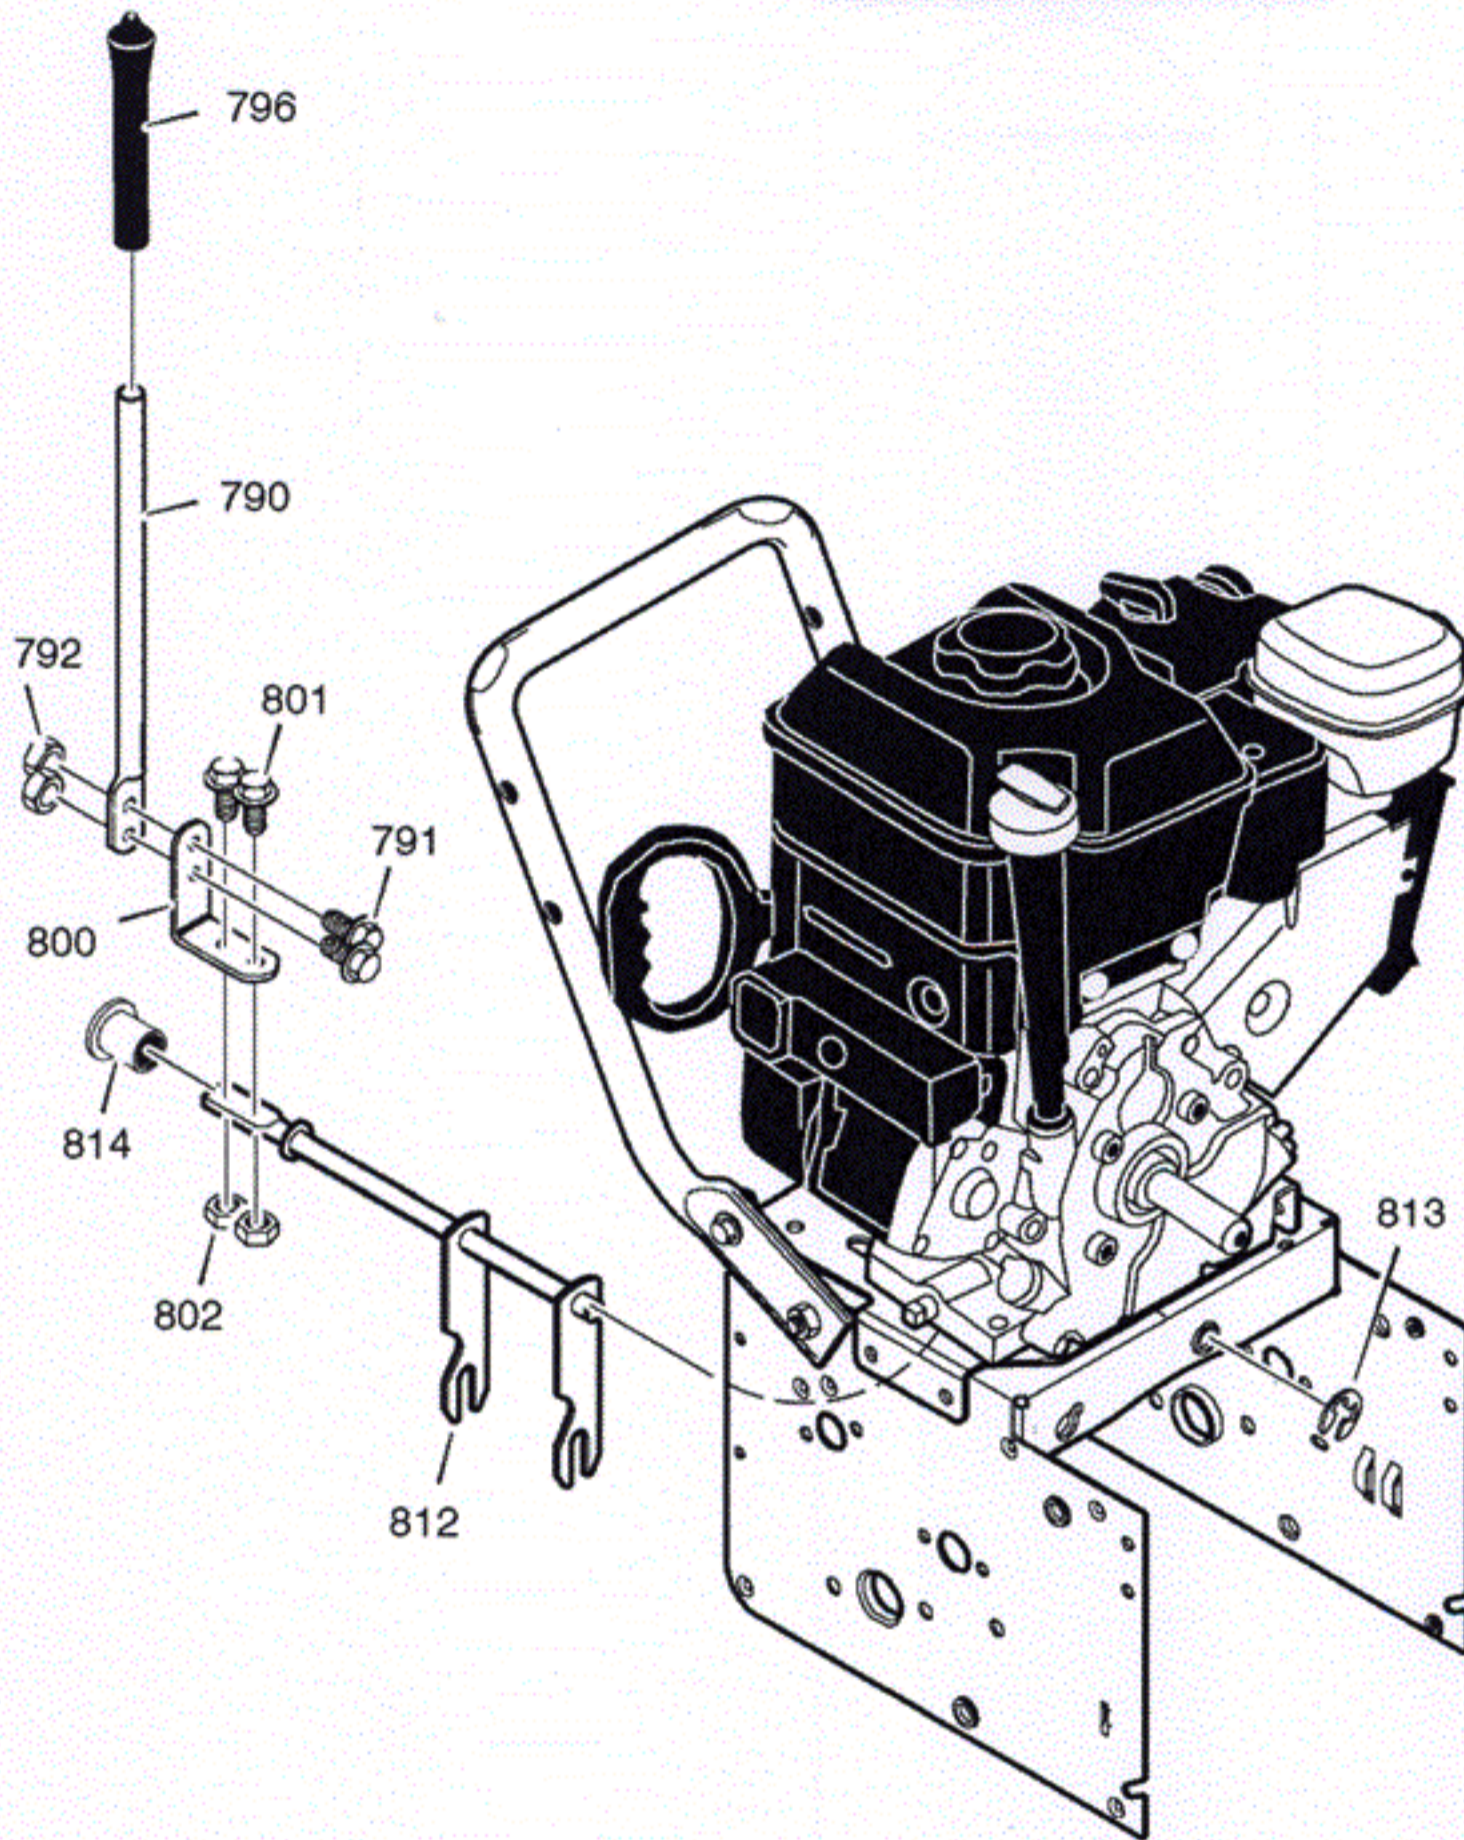

## CRAFTSMAN 6.5HP SNOW THROWER 536.881650 ENGINE

Key No.	Part No.	Description
1	6219	CORD, ELECTRIC
2	-----	ENGINE
3	002x97	BOLT, CARRIAGE
4	028x76	RETAINER, PUSH
5	710026	NUT
6	1501109	PULLEY, ENGINE
7	710247	WASHER
8	71063	WASHER
9	71015	SCREW
10	579932	BELT, DRIVE V 3L
11	37x120	BELT, AUGER V 4L
12	1501112 YZ	BRACKET ASSEMBLY, IDLER
13	1501065	BUSHING, IDLER BRACKET
14	71060	WASHER, SPLIT
15	710097	SCREW 5/16-24 X 0.75
16	53704	SPRING, IDLER TRACTION DRIVE
17	1502120	PULLEY, IDLER
18	590	NUT, JAM 3/8-16
20	1501201	GUIDE, ROD BELT
22	71060	WASHER
24	710097	SCREW
25	-----	FRAME ASSEMBLY
25-1	1501062E201	PLATE, ENGINE
25-2	310169	SCREW
25-3	25x020	SCREW
25-4	1501050E201	MOTOR BOX
26	1501214	KEY, ENGINE
--	F-051027L	MANUAL

# CRAFTSMAN 6.5HP SNOW THROWER 536.881650 SHIFT YOKE

Key No.	Part No.	Description
790	336702E701	ROD, SHIFT
791	302628	SCREW, 1/4-20X.75
792	73826	NUT, 1/4-20
796	331624	KNOB, SLIP
800	760564	LEVER, SPRING
801	302628	SCREW, 1/4-20X.75
802	73826	NUT, 1/4-20
812	1501085 YZ	ROD ASSY., SPEED SELECT
813	11x30	RETAINER, RING
814	579944	BEARING, FLANGED