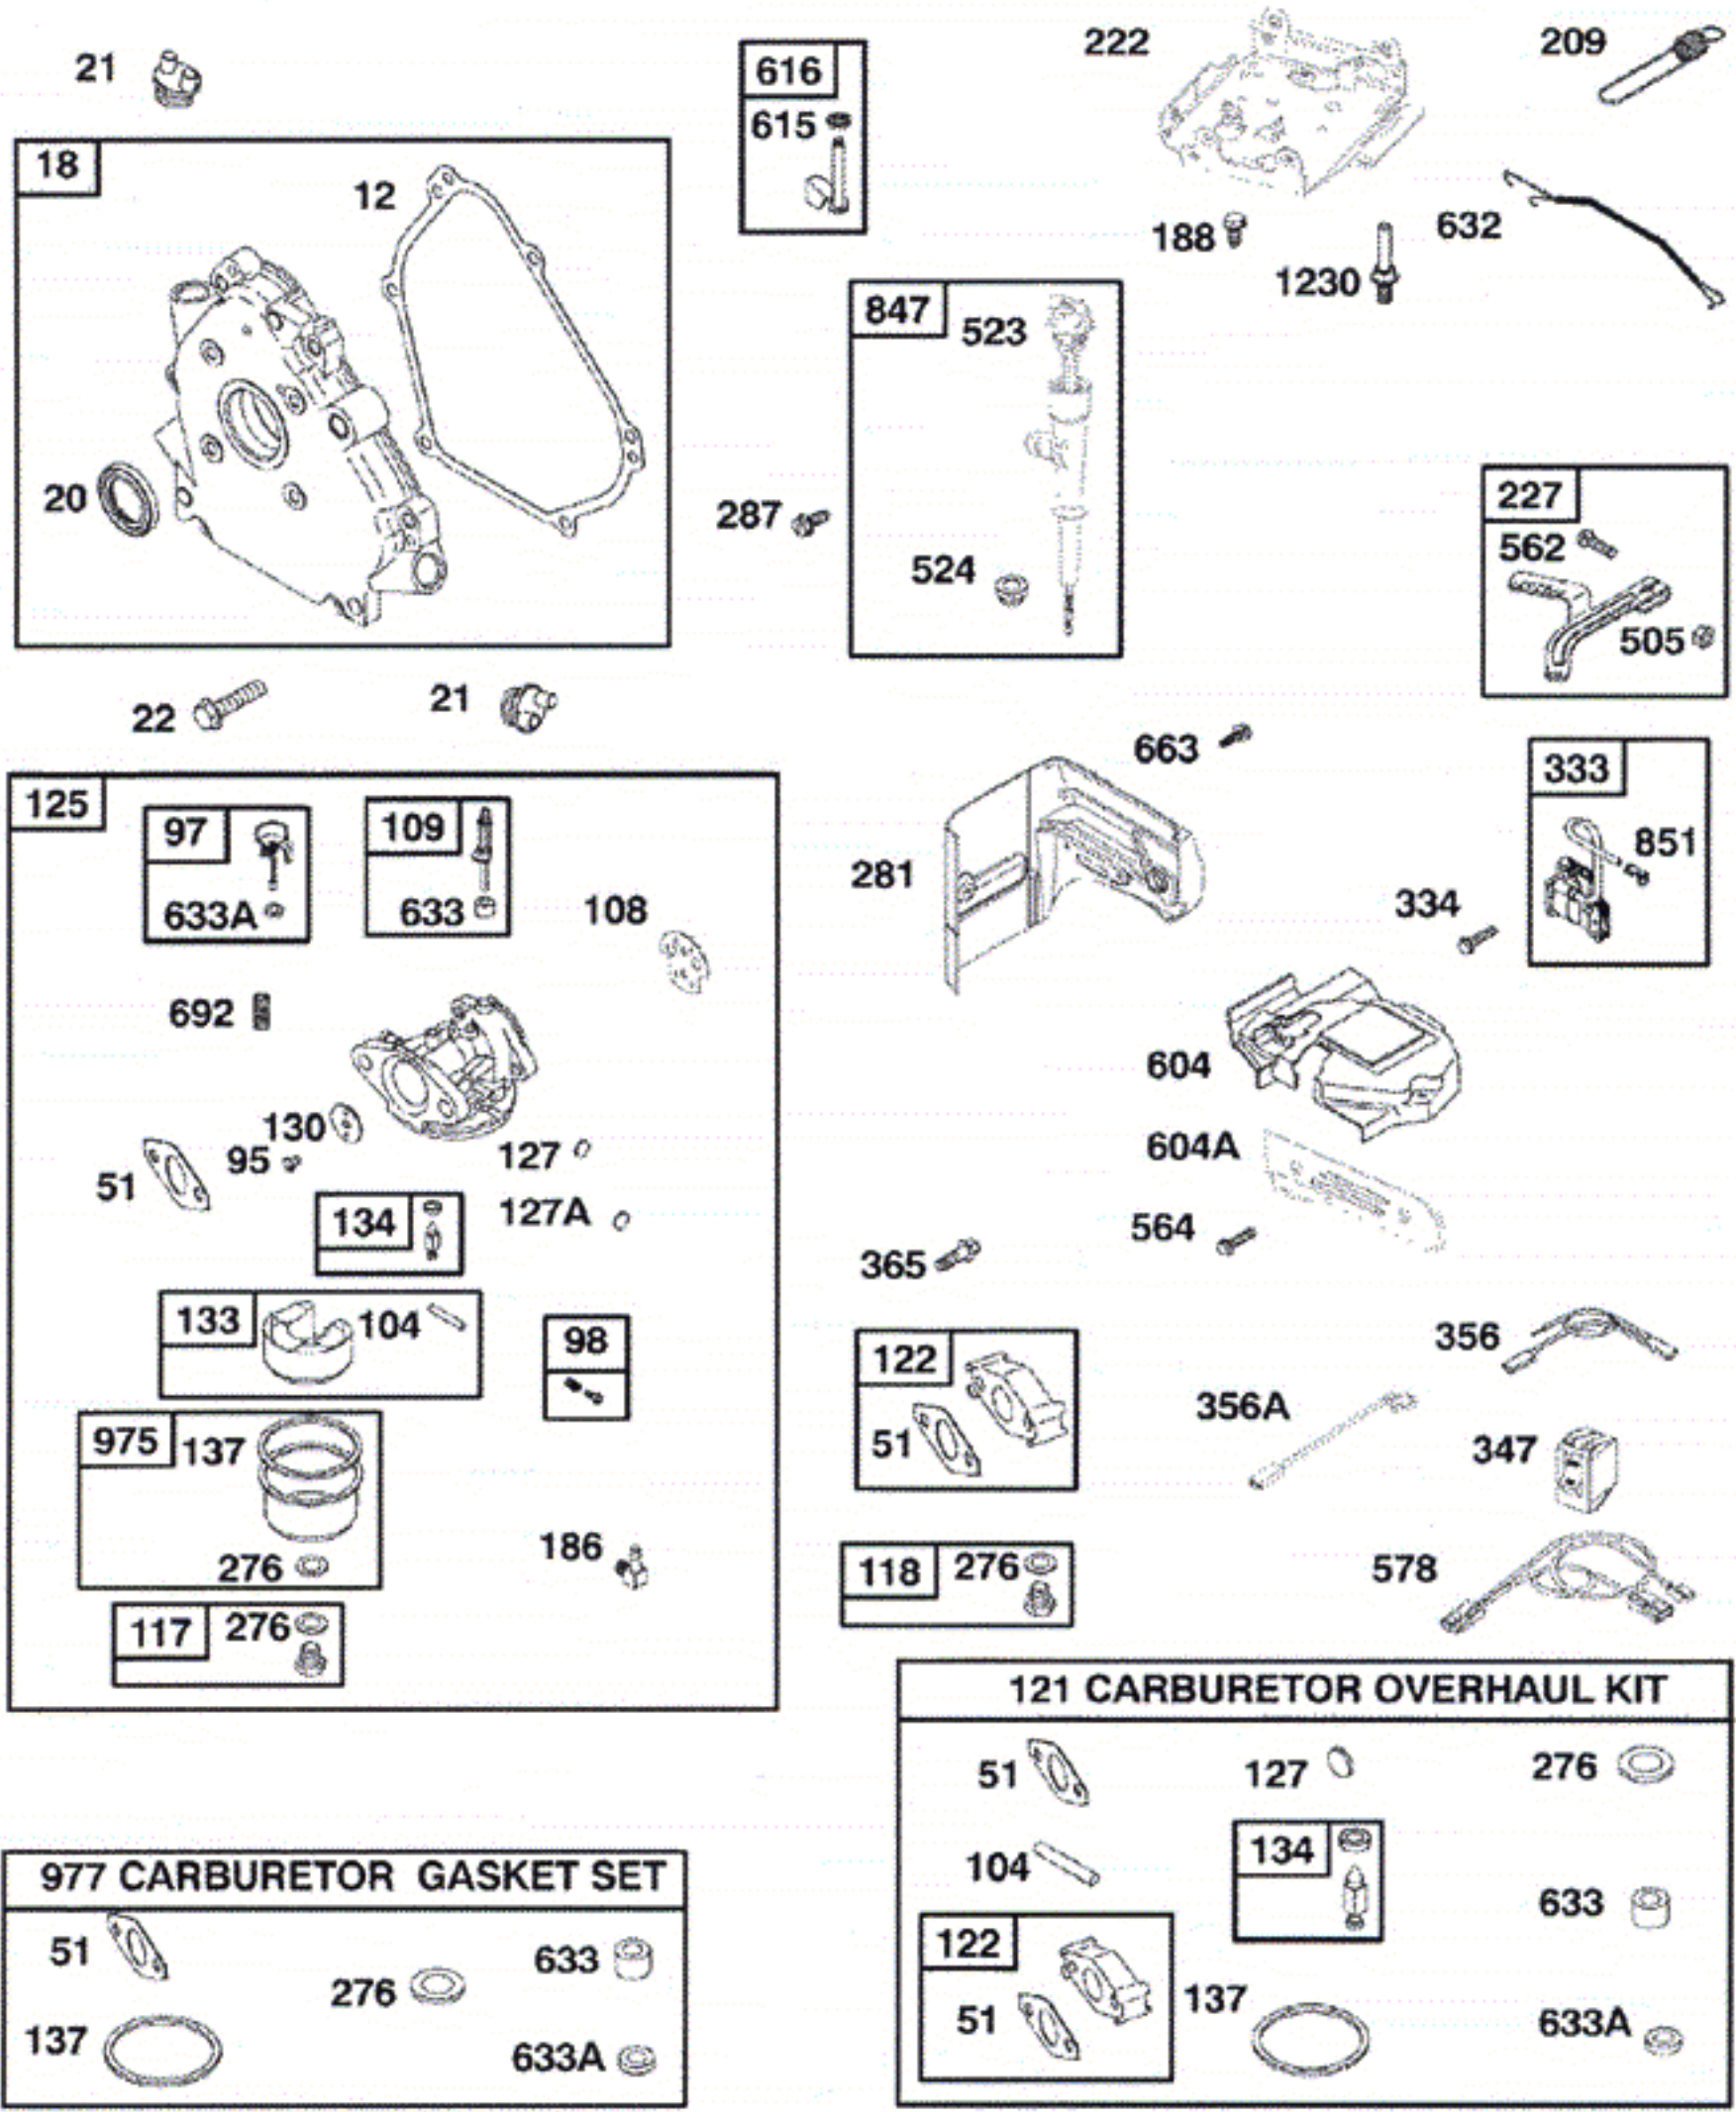

Assemblies include all parts shown in frames.

BRIGGS & STRATTON ENGINE

MODEL 12A113-0350-E1

Key No.	Part No.	Description	Key No.	Part No.	Description
12	★699485	Gasket-Crankcase	287	699629	Screw (Metric)
18	699804	Cover-Crankcase			(Dipstick Tube)
20	★692550	Seal-Oil (PTO Side)	333	695711	Armature-Magneto
21	281658	Cap-Oil Fill	334	699477	Screw (Metric)
22	699478	Screw (Metric) (Crankcase Cover/Sump)	347	698338	Switch-Rocker
51★♦♦	692555	Gasket-Intake (2 Required)	356	695630	Wire-Stop
95	691636	Screw (Throttle Valve)	356A	790552	Wire-Stop
97	690024	Shaft-Throttle	365	699484	Screw (Metric)
98	398185	Kit-Idle Speed	505	691251	Nut
104	♦691242	Pin-Float Hinge			(Governor Control Lever)
108	695807	Valve-Choke	523	790546	Dipstick
109	695729	Shaft-Choke	524	281370	Seal-Dipstick Tube
117	690048	Jet-Main (Standard)	562	691112	Bolt
118	498976	Jet-Main (High Altitude)			(Governor Control Lever)
121	695157	Kit-Carburetor Overhaul	564	699854	Screw
122	★♦693749	Spacer-Carburetor			(Control Cover)
125	790558	Carburetor	578	790481	Wire Assembly
127	♦694468	Plug-Welch (Bowl Vent)	604	695749	Cover-Control
127A	691739	Plug-Welch	604A	790473	Cover-Control
130	691181	Valve-Throttle	615	692576	Retainer-Governor Shaft
133	398187	Float-Carburetor	616	692547	Crank-Governor
134	♦398188	Kit-Needle/Seat	632	692653	Spring/Link- Mechanical Governor
137	♦♦693981	Gasket-Float Bowl	633	♦♦693867	Seal-Choke/Throttle Shaft (Choke)
186	692317	Connector-Hose	633A	♦♦691321	Seal-Choke/Throttle Shaft (Throttle)
188	699479	Screw (Metric) (Control Bracket)	663	699854	Screw
209	692571	Spring-Governor (Assemble in Number 6 Hole)			(Control Panel)
222	790549	Bracket-Control	692	690572	Spring-Detent
227	692573	Lever-Governor Control	847	790545	Dipstick/Tube Assembly
276	♦♦271716	Washer-Sealing	851	493880	Terminal-Spark Plug
281	699639	Panel-Control	975	790559	Bowl-Float
			977	695156	Gasket Set-Carburetor
			1230	699847	Stud (Metric) (Control Bracket)