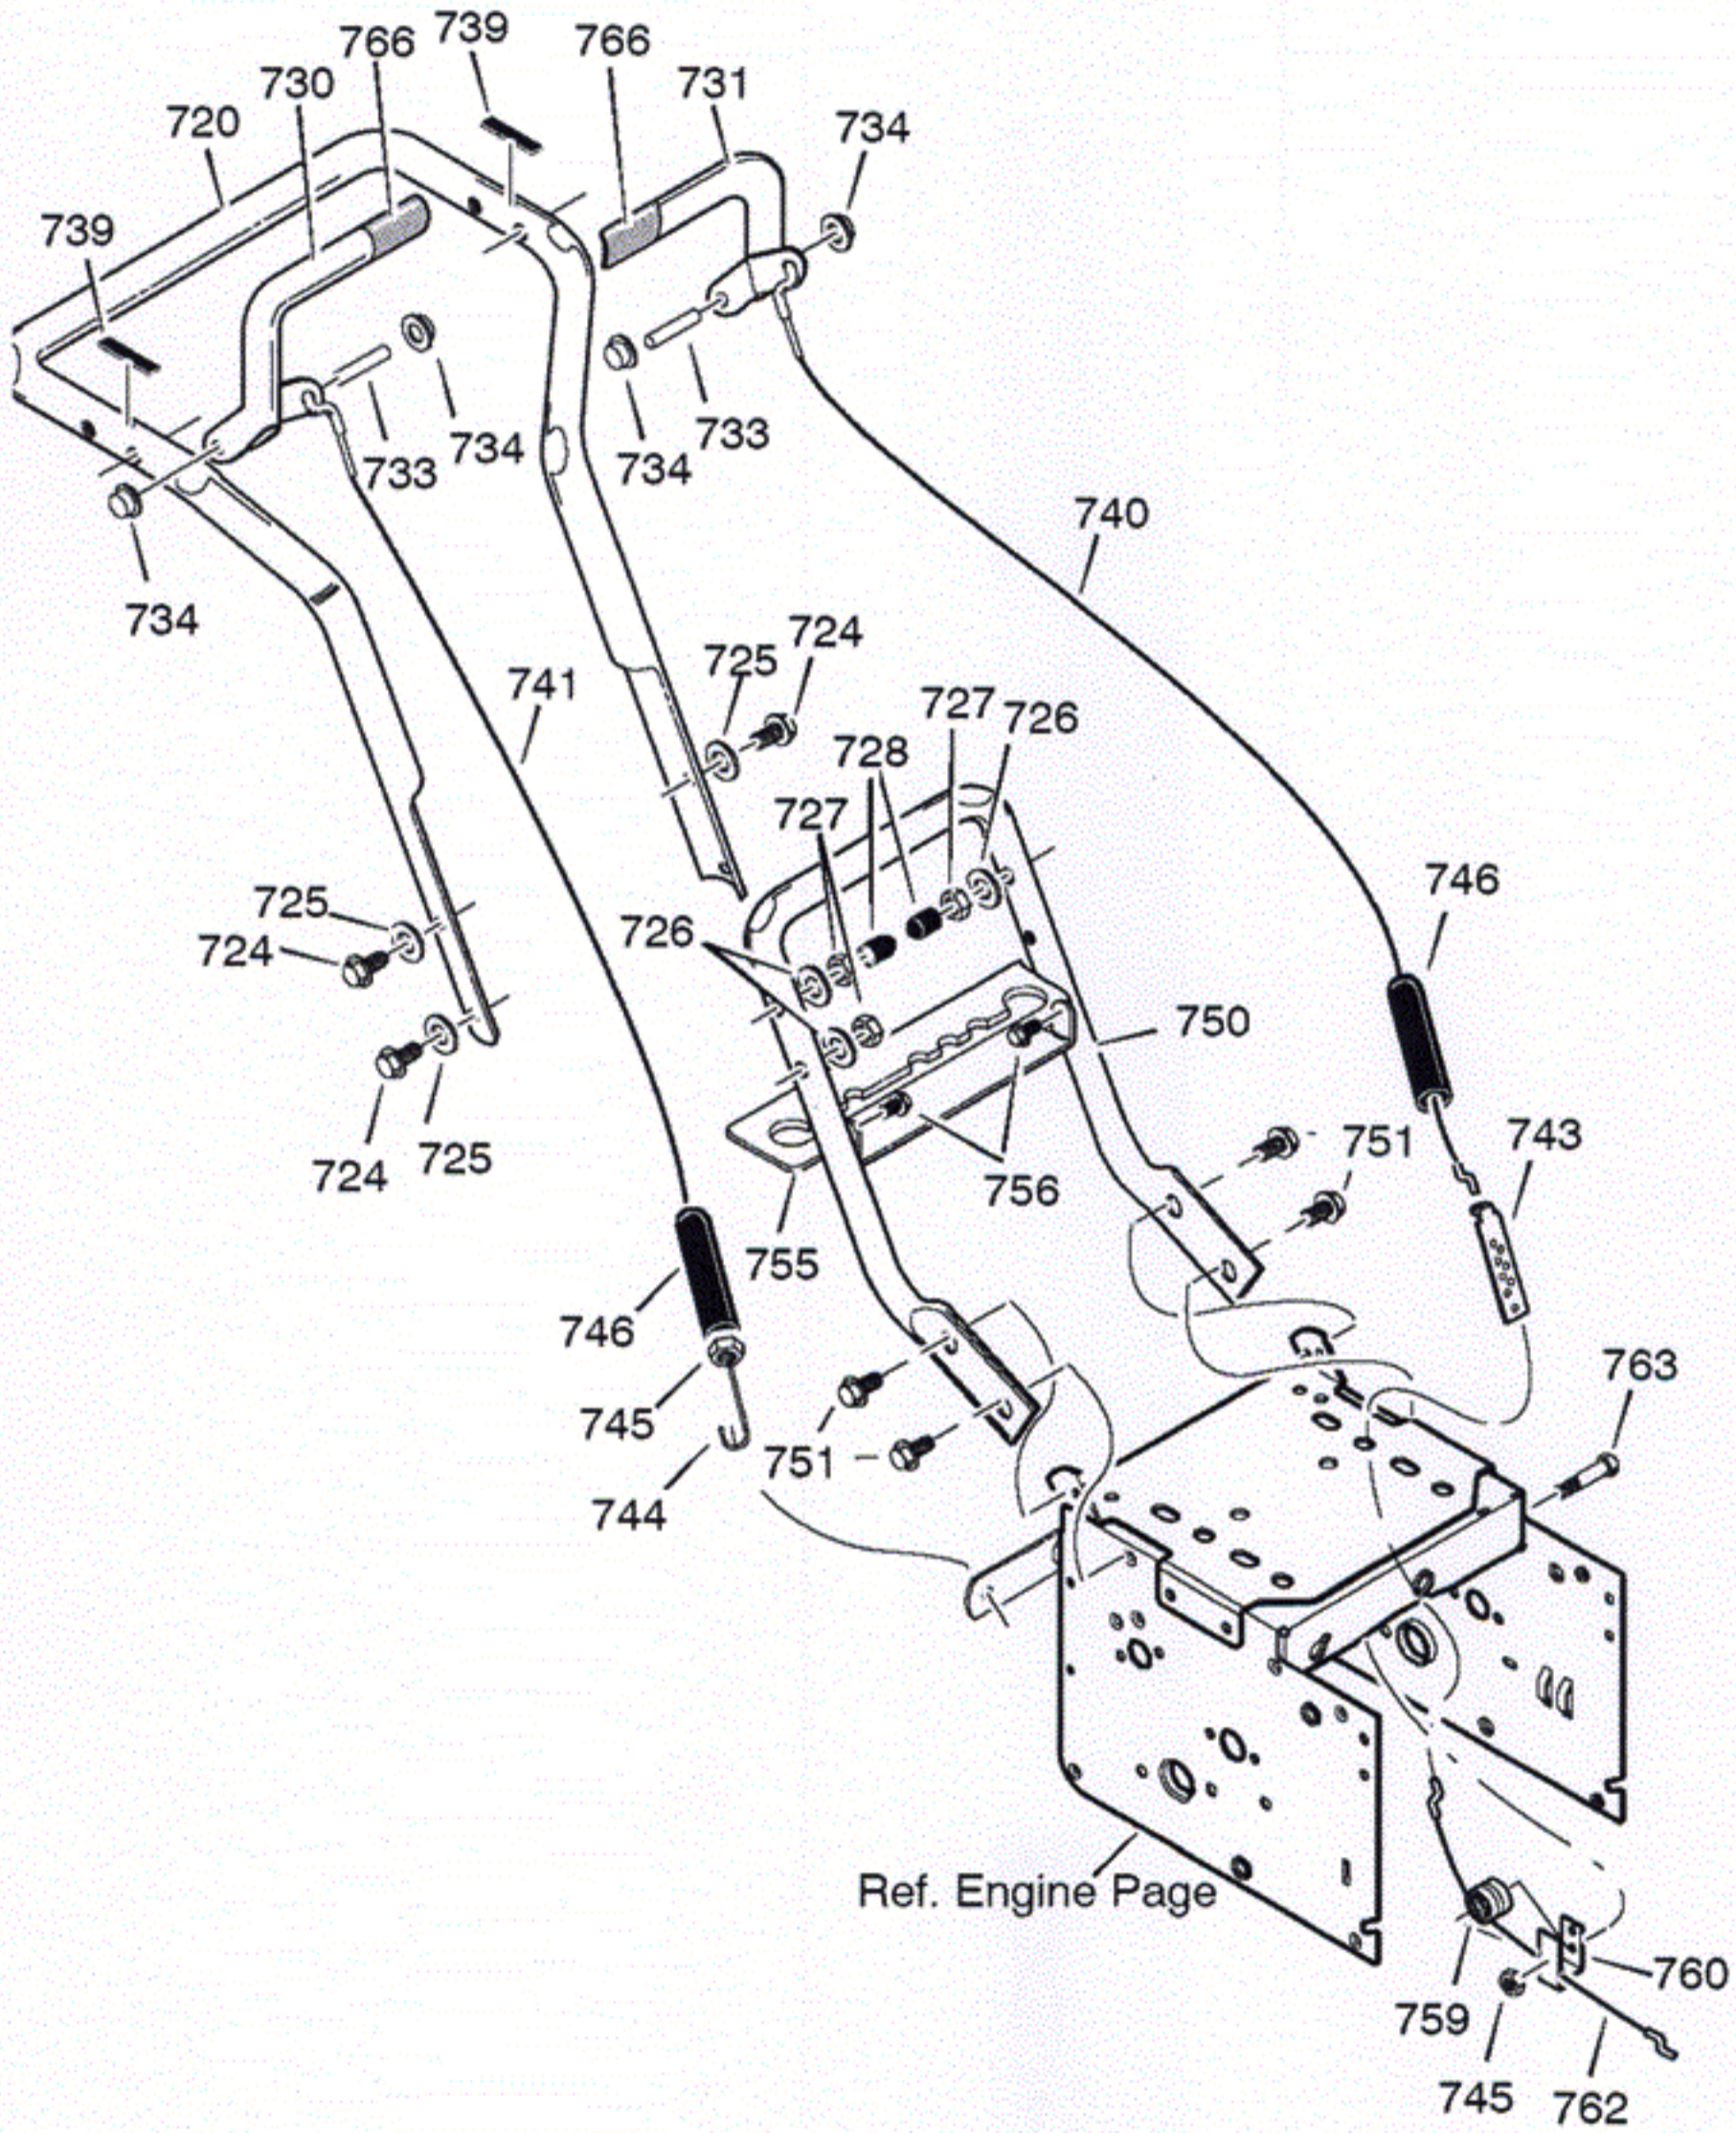

CRAFTSMAN 6.5HP SNOW THROWER 536.881650 HANDLE

CRAFTSMAN 6.5HP SNOW THROWER 536.881650 HANDLE

Key No.	Part No.	Description
720	321835E701	HANDLE, UPPER
724	11234	SCREW, 5/16-18X2.75
725	71071	WASHER, FLAT
726	71060	WASHER, SPTLK .31X.58X.08
727	15x144	NUT, 5/16-18 REGHEX
728	11261	STOP, RED PLASTIC
730	301386E701	CLUTCH HANDLE, RIGHT
731	301387E701	CLUTCH HANDLE, LEFT
733	1501477	PIN, PIVOT CLUTCH
734	3535	NUT, PUSH ON CAP
739	4049	BUMPER, RECTANGLE
740	1501123	CABLE, CLUTCH 28.44L
741	761589	CABLE, AUGER CLUTCH
743	313441	BRACKET, CABLE ADJUSTER
744	1673	SPRING, AUGER CLUTCH
745	15x145	NUT, 1/4-20
746	308146	BOOT, CLUTCH SPRING
750	339541E701	HANDLE, LOWER
751	25x021	SCREW, TAP 5/16-18 X .75
755	337407E701	BRKT, GEAR SELECTOR
756	310169	SCREW, 1/4-20 X 0.63
759	579860	SPOOL-CABLE, AUGRT CLUTCH
760	1501059 YZ	BRACKET, CABLE SPOOL YZ
762	1501122	CABLE, LOWER DRIVE 12"
763	001798	BOLT, HEX 1/4-20 X 1.50
766	333927	GRIP