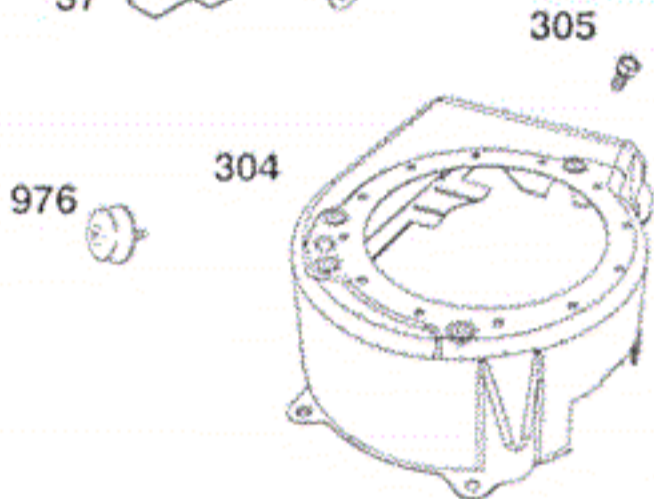

1036 EMISSIONS LABEL