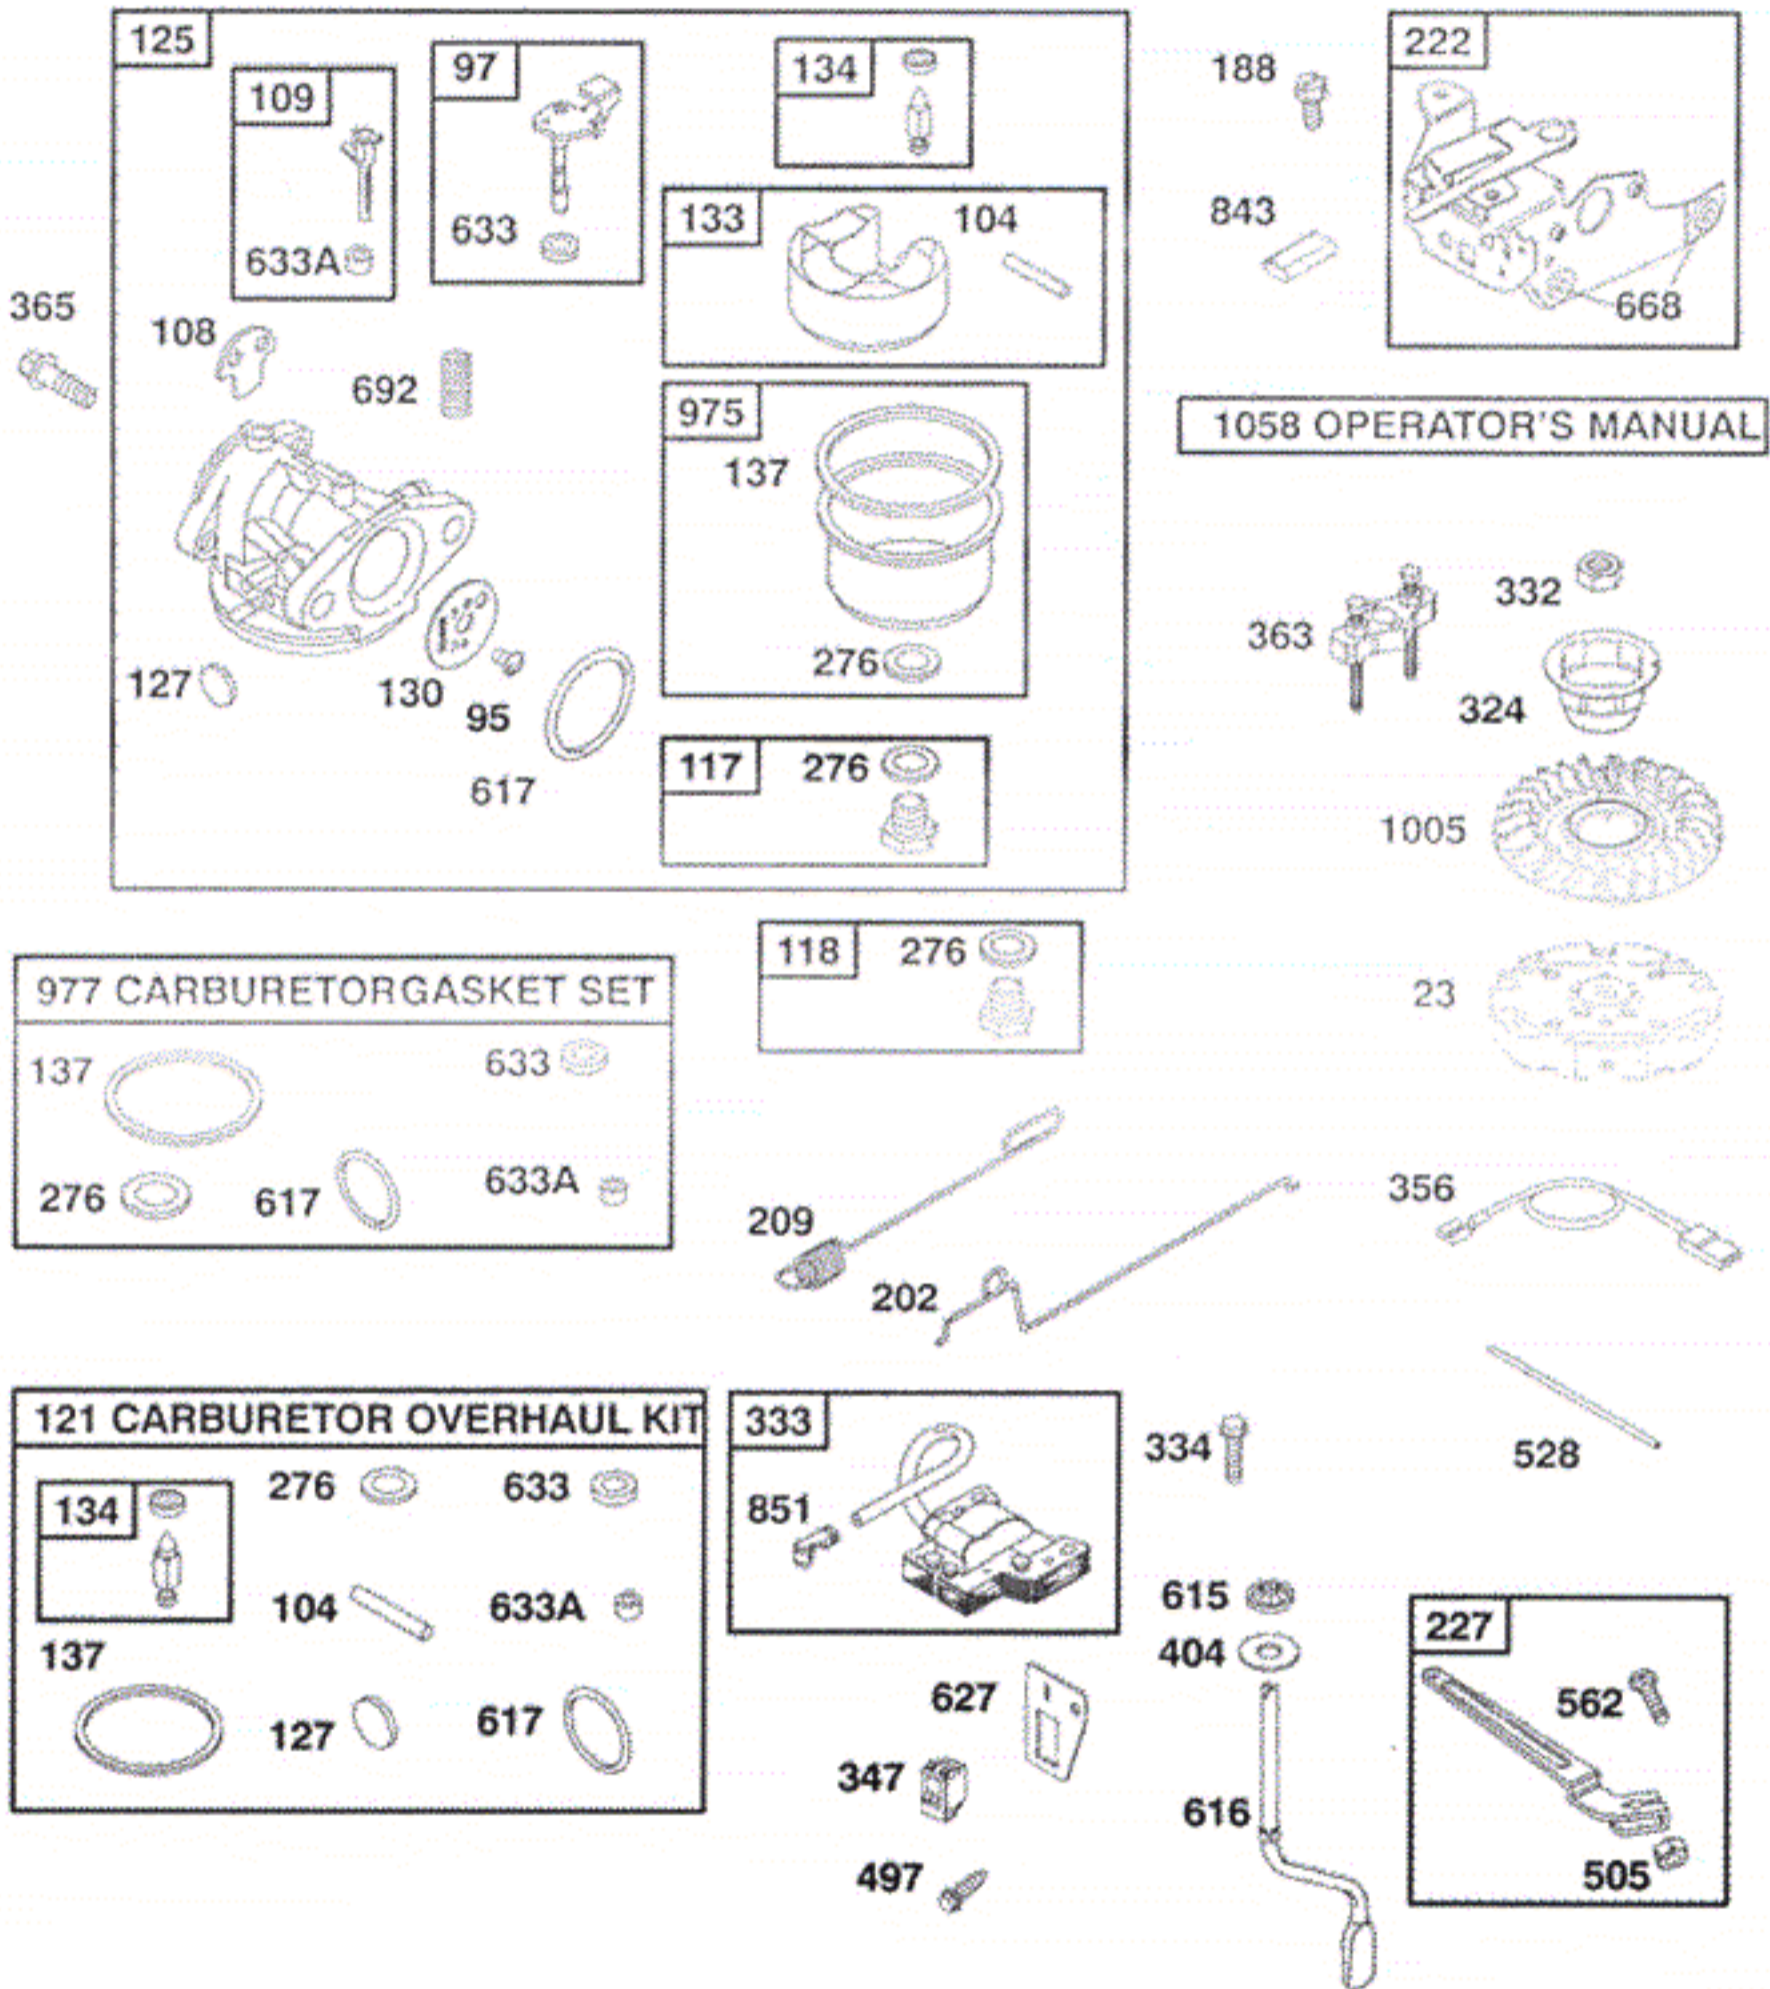

Assemblies include all parts shown in frames.

BRIGGS & STRATTON ENGINE

MODEL 120502-0255-E1

Key No.	Part No.	Description	Key No.	Part No.	Description
23	790536	Flywheel	347	790283	Switch—Rocker
95	691636	Screw (Throttle Valve)	356	693010	Wire—Stop
97	493267	Shaft—Throttle	363	19069	Puller—Flywheel
104	●691242	Pin—Float Hinge	365	692524	Screw (Carburetor)
108	691182	Valve—Choke	404	690272	Washer (Governor Crank)
109	498593	Shaft—Choke	497	690664	Screw (Stopswitch Bracket)
117	498975	Jet—Main (Standard)	505	691251	Nut (Governor Control Lever)
118	497348	Jet—Main (High Altitude)	528	696751	Hose—Primer
121	498260	Kit—Carburetor Overhaul	562	691119	Bolt (Governor Control Lever)
125	790276	Carburetor	615	690340	Retainer—Governor Shaft
127	●694468	Plug—Welch	616	698801	Crank—Governor
130	691203	Valve—Throttle	617★●◆270344		Seal—O Ring (Intake Manifold)
133	398187	Float—Carburetor	627	692872	Bracket—Stopswitch
134	●398188	Kit—Needle/Seat	633●◆691321		Seal—Choke/Throttle Shaft
137●◆693981		Gasket—Float Bowl	633A●◆693867		Seal—Choke/Throttle Shaft
188	693399	Screw (Control Bracket)	668	★493823	Spacer (Includes 2)
202	691829	Link—Mechanical Governor	692	690572	Spring—Detent
209	691851	Spring—Governor (Yellow)	843	691895	Sleeve—Lever
222	692982	Bracket—Control	851	493880	Terminal—Spark Plug
227	690783	Lever—Governor Control	975	493640	Bowl—Float
276●◆271716		Washer—Sealing	977	498261	Gasket Set—Carbure- tor
324	695161	Screen/Cup Assem- bly	1005	790035	Fan—Flywheel
332	690662	Nut (Flywheel)	1058	275963	Operator's Manual
333	802574	Magneto—Armature			
334	691061	Screw (Armature Magneto)