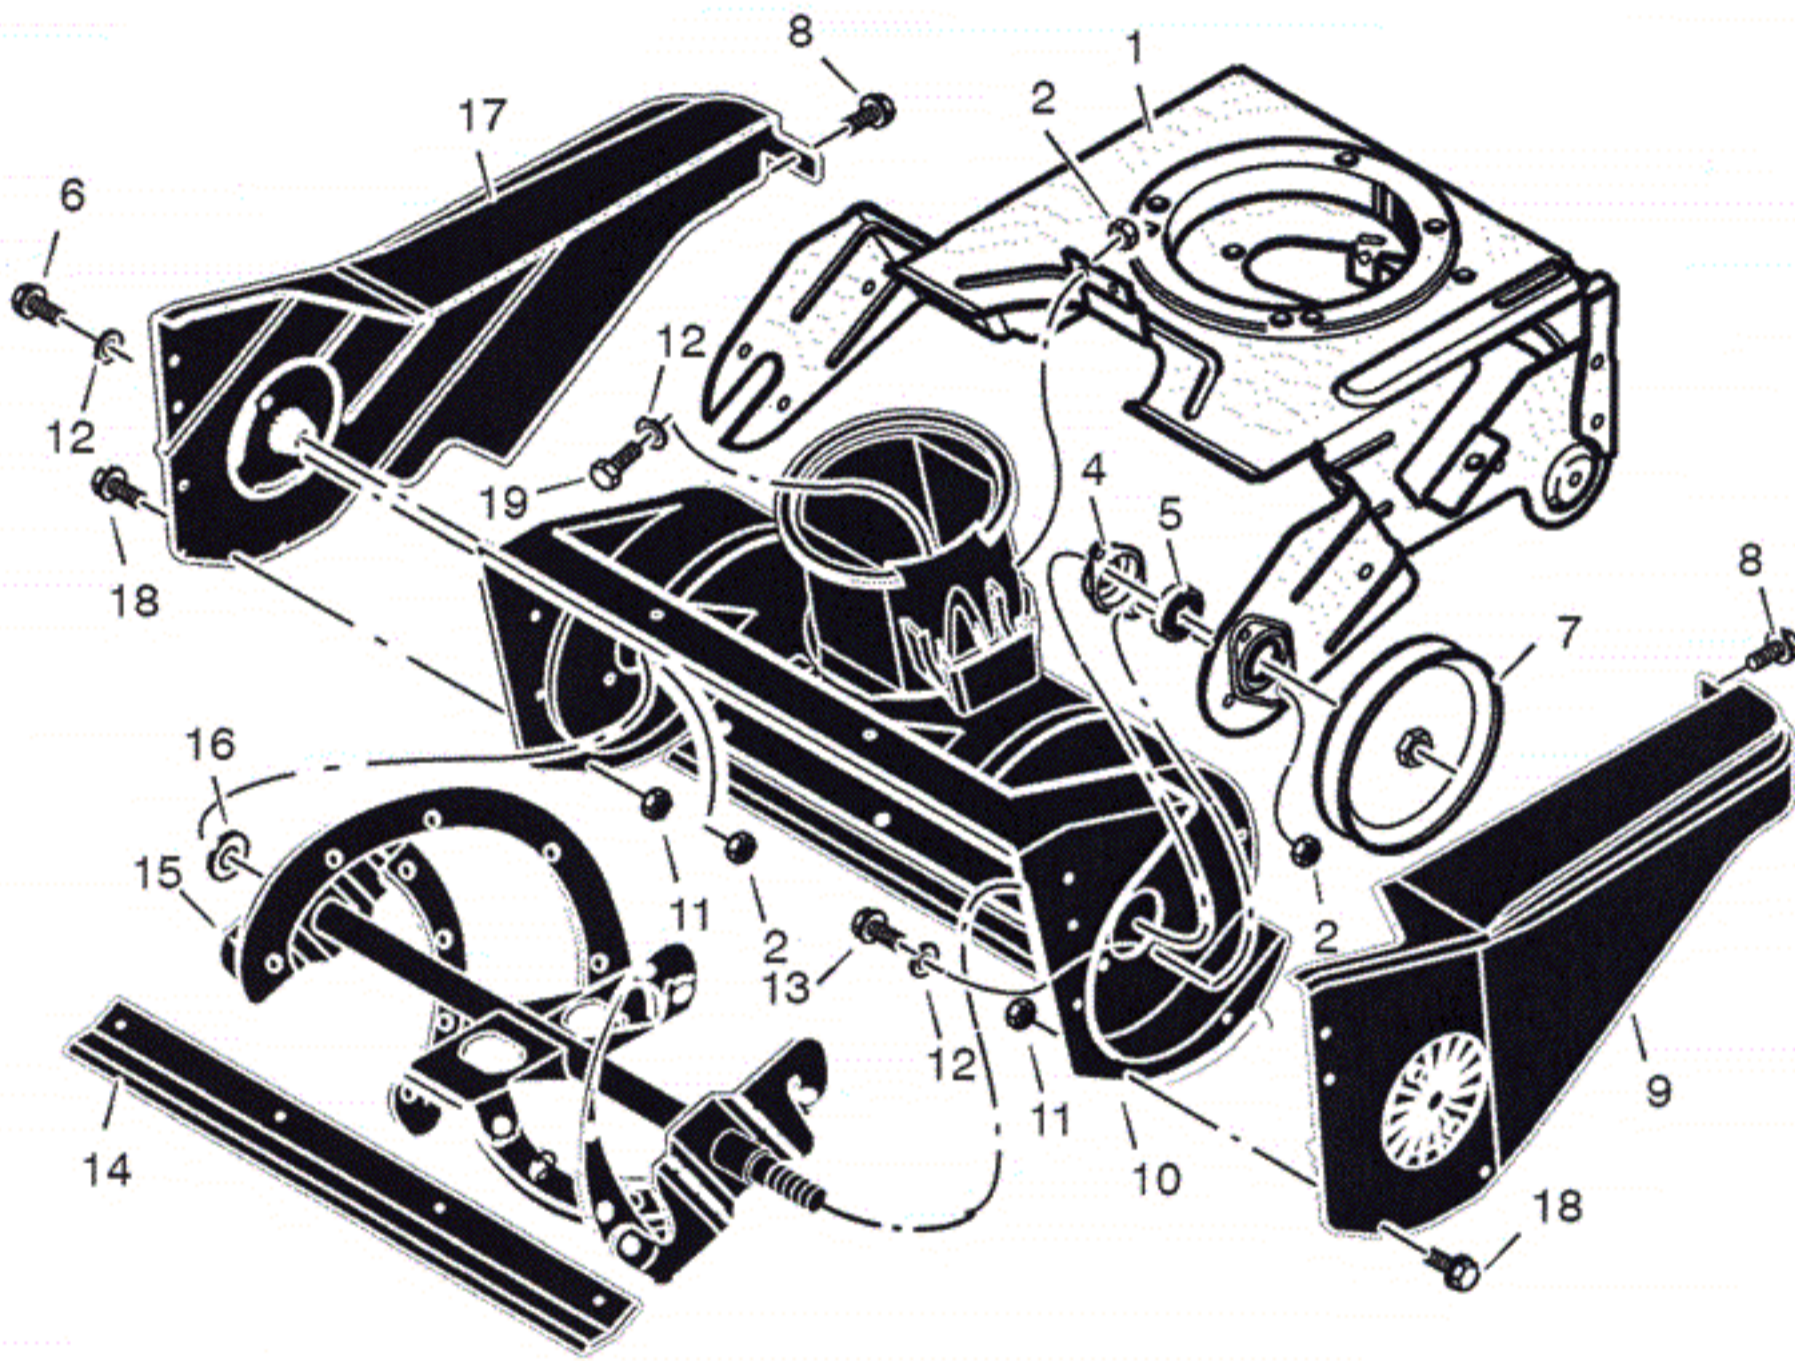

## DRIVE COMPONENTS

## DRIVE COMPONENTS

Key No.	Part No.	Description
1	1501812	Cover, Top
2	26x316	Screw
3	1501814	Base, Chute Rod
4	26x292	Screw
5	1501815	Cover, Chute Rod
6	1501911	Primerbulb, Red
7	1501813	Bracket, Engine Chute
8	1259	Hose
9	780212	Screw
10	578408	Screw
11	1501724	Handle, Starter
12	-----	Engine
13	1x215	Bolt
14	578109	Retainer
15	711627	Nut, Push Cap
17	760713	Wheel & Tire
18	71072	Washer
19	762280	Axle
20	71111	Nut
21	1502011E549	Frame, Motor Box
22	47792	Bolt
23	71007	Bolt
24	712233	Bolt, Shoulder
25	762254	Bracket, Idler Arm
26	71044	Nut
27	762257	Pulley, V-Belt
28	762258	Bolt, Shoulder
29	762256	Pulley, Flat Idler
30	37x131	Belt
31	315312	Screw
32	762267	Guide, Belt
33	910828	Screw
34	71060	Washer
35	762255	Pulley
36	165x143	Spring
37	26X263	Screw
38	762288	Arm, Brake
39	762285	Clamp
40	312300	Nut
41	762287	Rod, Adjustment
42	762380	Guide, Belt
43	18x35	Lockwasher
44	1501919	Guide, Rope
45	28x84	Washer
46	1501920	Seal, Foam
—	F-041067C	Book, Instruction

## AUGER COMPONENTS

**CRAFTSMAN 21" 4HP SNOW THROWER 536.881400**  
**AUGER COMPONENTS**

<b>Key No.</b>	<b>Part No.</b>	<b>Description</b>
1	1502011E549	Frame, Motor Box
2	15X143	Nut
4	580251	Retainer, Bearing
5	43846	Bearing
6	302628	Bolt
7	338965	Pulley, Auger
8	26x263	Screw
9	762277	Cover, Left Belt
10	1501927	Assembly, Auger Housing
11	312300	Nut
12	71067	Washer
13	579052	Bolt
14	55323	Blade, Scraper
15	327072	Auger Assembly
16	580969	Washer
17	762278	Cover, Right
18	12342	Screw
19	302628	Screw