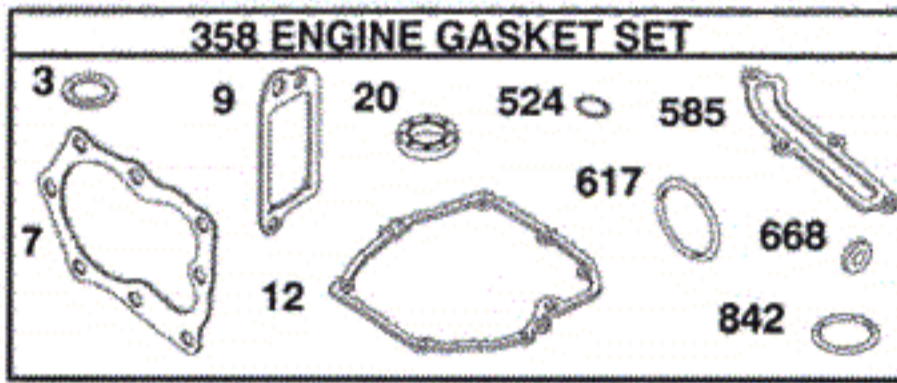

1330 REPAIR MANUAL

Assemblies include all parts shown in frames.