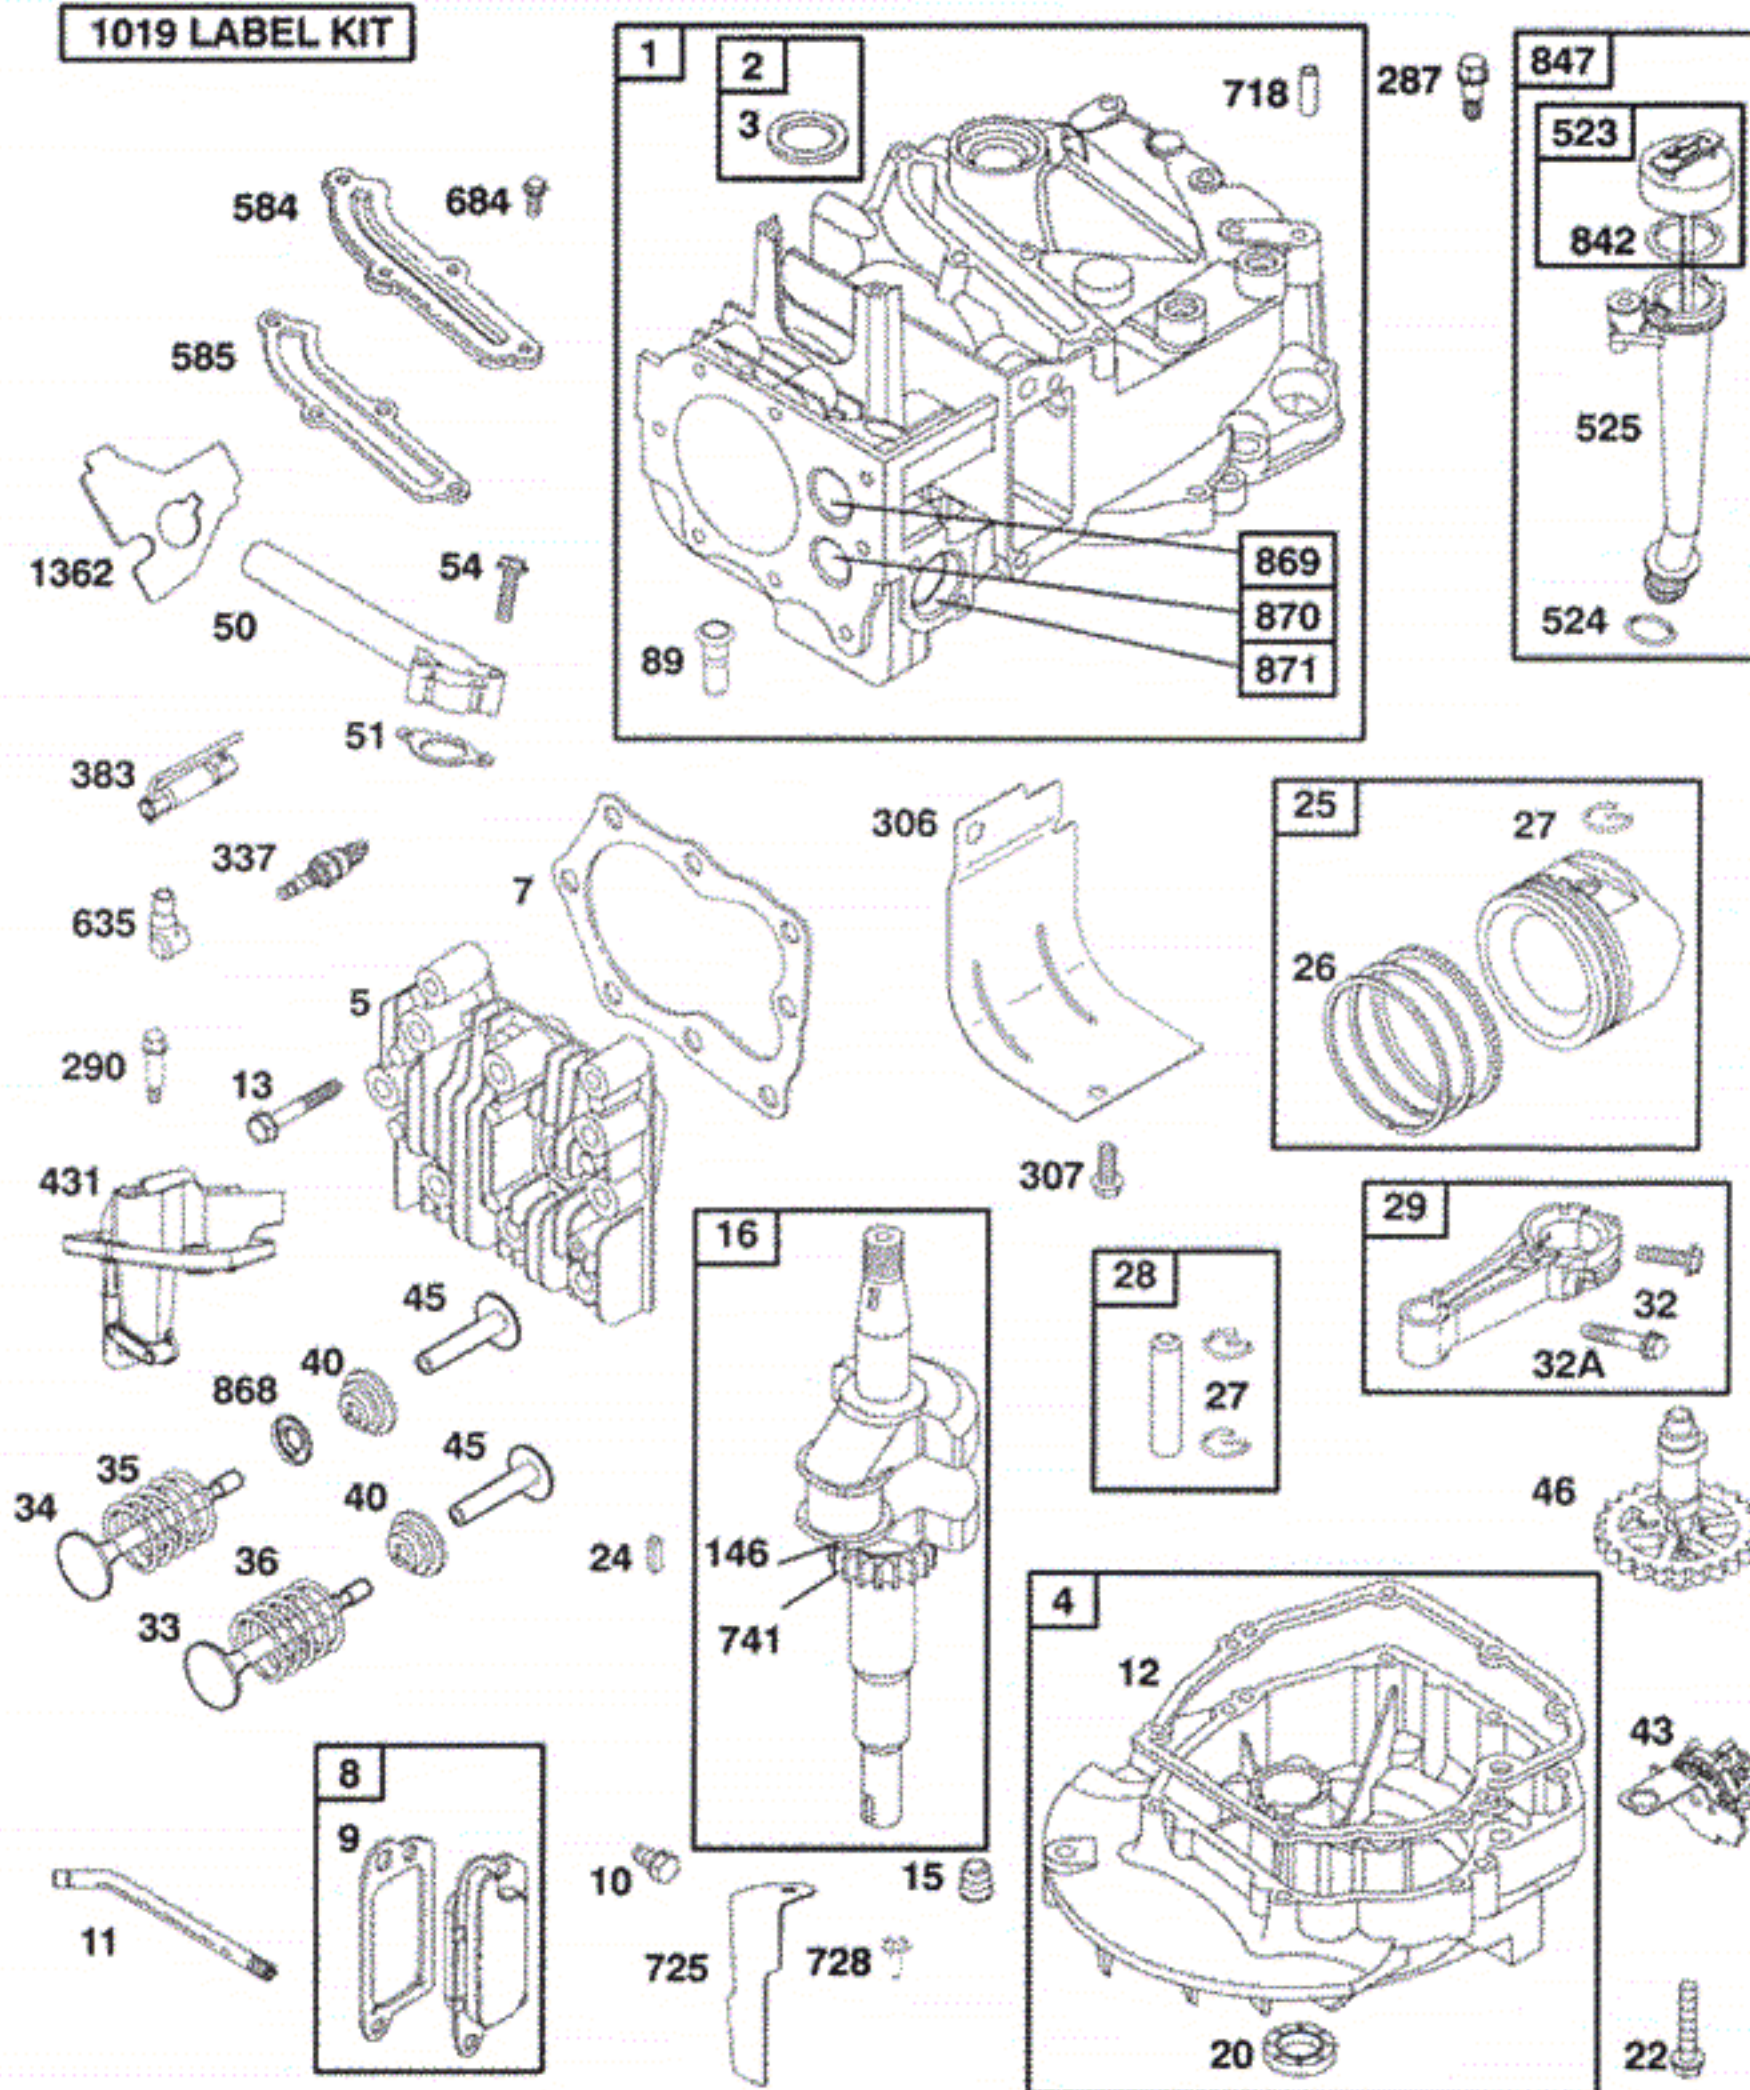

Assemblies include all parts shown in frames.

BRIGGS & STRATTON ENGINE

MODEL 120502-0255-E1

Key No.	Part No.	Description	Key No.	Part No.	Description
1	697322	Cylinder Assembly	40	692194	Retainer-Valve
2	399269	Kit-Bushing/Seal (Magneto Side)	43	691997	Slinger-Governor/Oil
3	*299819	Seal-Oil (Magneto Side)	45	690548	Tappet-Valve
4	493279	Sump-Engine	46	691449	Camshaft
5	691160	Head-Cylinder	50	790285	Manifold-Intake
7	*692249	Gasket-Cylinder	51	*692555	Gasket-Intake
8	695250	Tube-Breather	54	691650	Screw (Intake Manifold)
9	*699472	Gasket-Breather	89	692348	Plug-Oil
10	691125	Screw (Breather)	146	690979	Key-Timing
11	691781	Tube-Breather	287	690940	Screw (Dipstick Tube)
12	*692232	Gasket-Crankcase	290	690349	Screw (Intake Elbow)
13	690912	Screw (Cylinder Head)	306	690450	Shield-Cylinder
15	691680	Plug-Oil Drain	307	690345	Screw (Cylinder Shield)
16	790277	Crankshaft	337	802592	Plug-Spark
20	*399781	Seal-Oil (PTO Side)	383	19374	Wrench-Spark Plug
22	691092	Screw (Crankcase Cover/Sump)	431	790284	Elbow-Intake
24	222698	Key-Flywheel	523	495264	Dipstick
25	697339	Piston Assembly (Standard)	524	*692296	Seal-Dipstick Tube
		Note	525	495265	Tube-Dipstick
		697341 Piston Assembly (.020" Oversize)	584	697734	Cover-Breather
26	790360	Ring Set (Standard)	585	*691879	Gasket-Breather
		Note	635	66538	Boot-Spark Plug
		499427 Ring Set (.020" Oversize)	684	690345	Screw (Breather Cover)
27	691866	Lock-Piston Pin	718	690959	Pin-Locating
28	499423	Pin-Piston	725	790289	Shield-Heat
29	499424	Rod-Connecting	728	790282	Screw (Heat Shield)
32	691664	Screw (Connecting Rod)	741	691830	Gear-Timing
32A	695759	Screw (Conneting Rod)	842	*691031	Seal-O Ring (Dipstick Tube)
33	262651	Valve-Exhaust	847	692017	Dipstick/Tube
34	262652	Valve-Intake	868	697338	Seal-Valve
35	691270	Spring- Intake Valve	869	691155	Seat-Intake Valve
36	691270	Spring-Exhaust Valve	870	690380	Seat-Exhaust Valve
			871	262001	Bushing-Guide (Exhaust)
					Note
					63709 Bushing- Guide (Intake)
			1019	790295	Kit-Label
			1362	790288	Baffle-Intake Elbow