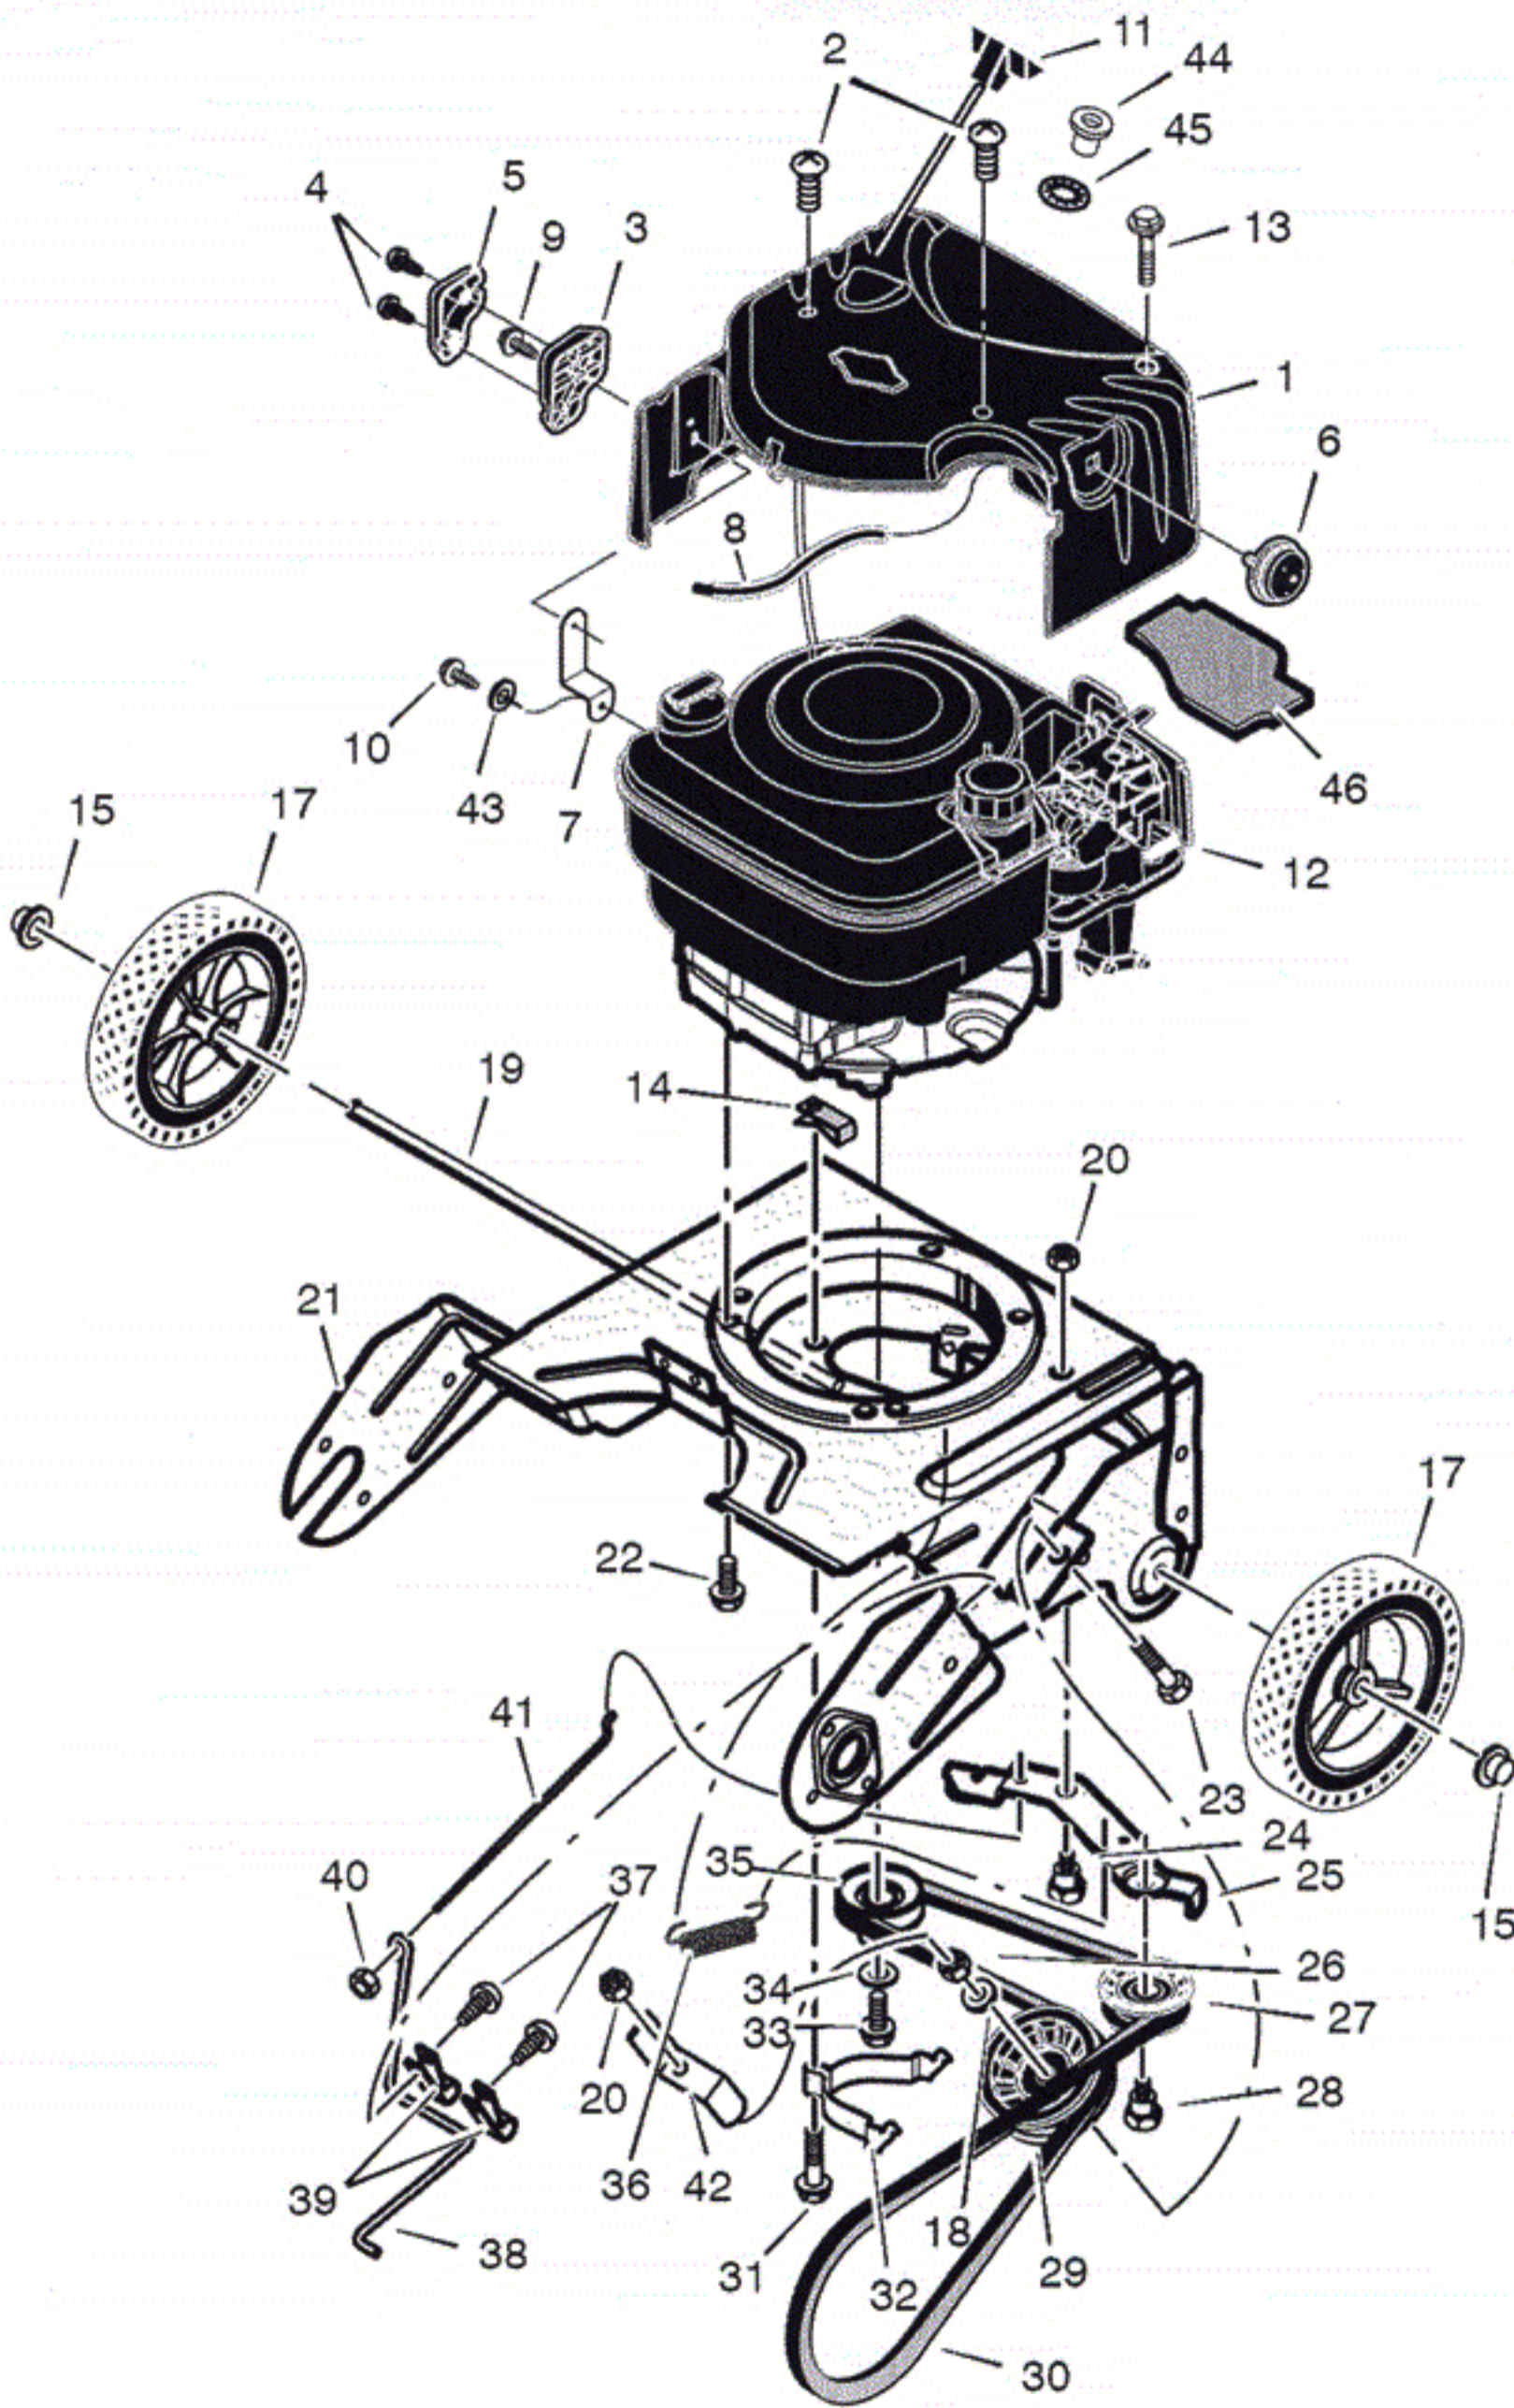

CRAFTSMAN 21" 4HP SNOW THROWER 536.881400

DRIVE COMPONENTS

CRAFTSMAN 21" 4HP SNOW THROWER 536.881400

DRIVE COMPONENTS

Key No.	Part No.	Description
1	1501812	Cover, Top
2	26x316	Screw
3	1501814	Base, Chute Rod
4	26x292	Screw
5	1501815	Cover, Chute Rod
6	1501911	Primerbulb, Red
7	1501813	Bracket, Engine Chute
8	1259	Hose
9	780212	Screw
10	578408	Screw
11	1501724	Handle, Starter
12	-----	Engine
13	1x215	Bolt
14	578109	Retainer
15	711627	Nut, Push Cap
17	760713	Wheel & Tire
18	71072	Washer
19	762280	Axle
20	71111	Nut
21	1502011E549	Frame, Motor Box
22	47792	Bolt
23	71007	Bolt
24	712233	Bolt, Shoulder
25	762254	Bracket, Idler Arm
26	71044	Nut
27	762257	Pulley, V-Belt
28	762258	Bolt, Shoulder
29	762256	Pulley, Flat Idler
30	37x131	Belt
31	315312	Screw
32	762267	Guide, Belt
33	910828	Screw
34	71060	Washer
35	762255	Pulley
36	165x143	Spring
37	26X263	Screw
38	762288	Arm, Brake
39	762285	Clamp
40	312300	Nut
41	762287	Rod, Adjustment
42	762380	Guide, Belt
43	18x35	Lockwasher
44	1501919	Guide, Rope
45	28x84	Washer
46	1501920	Seal, Foam
—	F-041067C	Book, Instruction