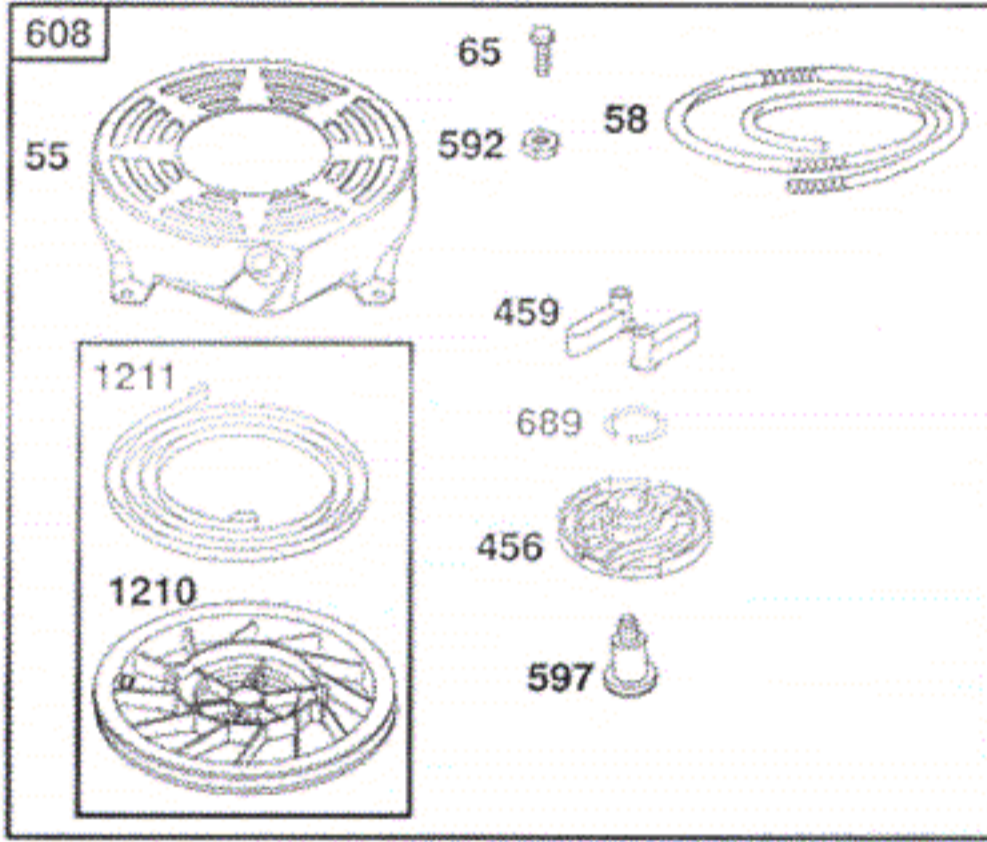

1036 EMISSIONS LABEL