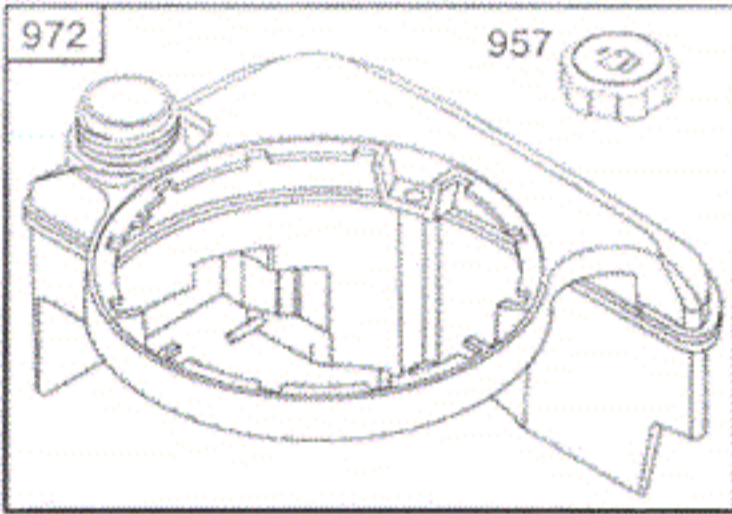

1036 EMISSIONS LABEL