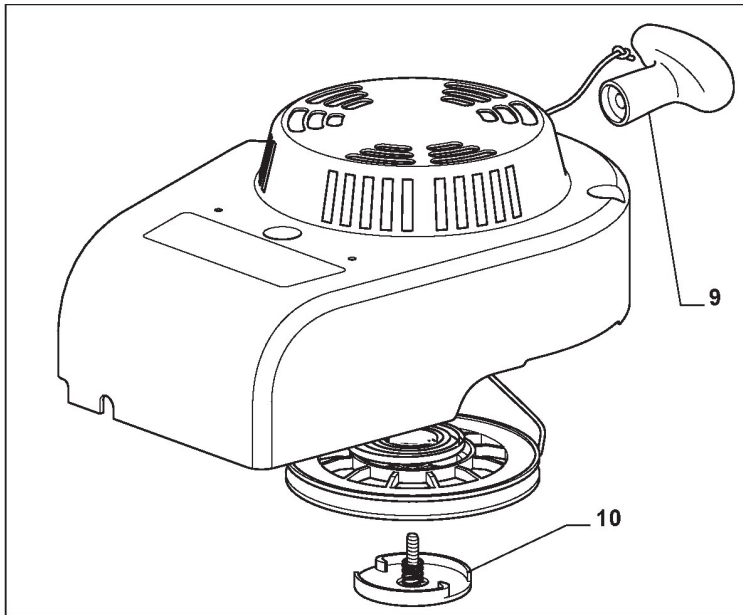

Engine - GGP WBE0701

Ref.nr.	Qty	Item number	Description	Notes	From	Up to
1	1	118550276/0	Starter Assy			
1	1	118550388/0	Kit Repair, Carburettor			
2	1	118550336/0	Nut			
3	1	118550335/0	Starter Cup			
4	1	118550254/0	Flywheel Fan			
5	1	118550391/0	Flywheel Ass.Y			
6	1	118550301/0	Stud Bolt			
7	1	118550255/0	Electronic Coil			
9	1	118550274/0	Starter Handle			
10	1	118550275/0	Starter Pawl Set			
11	1	118550258/1	Air Cleaner Assy			
12	1	118550378/0	Gasket Assy			
13	1	118550399/0	Micro			
14	2	118550302/0	Stud Bolt			
15	1	118550340/0	Fuel Pipe			
16	1	118550398/0	Remote Control Assy			
17	2	118550298/0	Stud Bolt			
18	1	118550339/0	Fuel Cap			
19	1	118550314/0	Fuel Filter			
20	1	118550316/0	Fuel Tank			
21	1	118550257/0	Air Filter			
21	1	118550396/0	Air Cleaner Cover			
22	1	118550337/0	Casing Clamp			
23	1	118550338/0	Screw			
24	1	118550397/0	Governor Link			
25	1	118550260/0	Spring			
26	1	118550266/0	Arm Governor Assy			
27	1	118550263/0	Spring			
28	1	118550264/0	Choke Control Rod			
29	1	118550251/0	Carburetor			
30	1	118550315/0	Stud Bolt			
999	1	118550248/0	Gasket Carburettor Assy			
999	1	118550389/0	Kit Repair