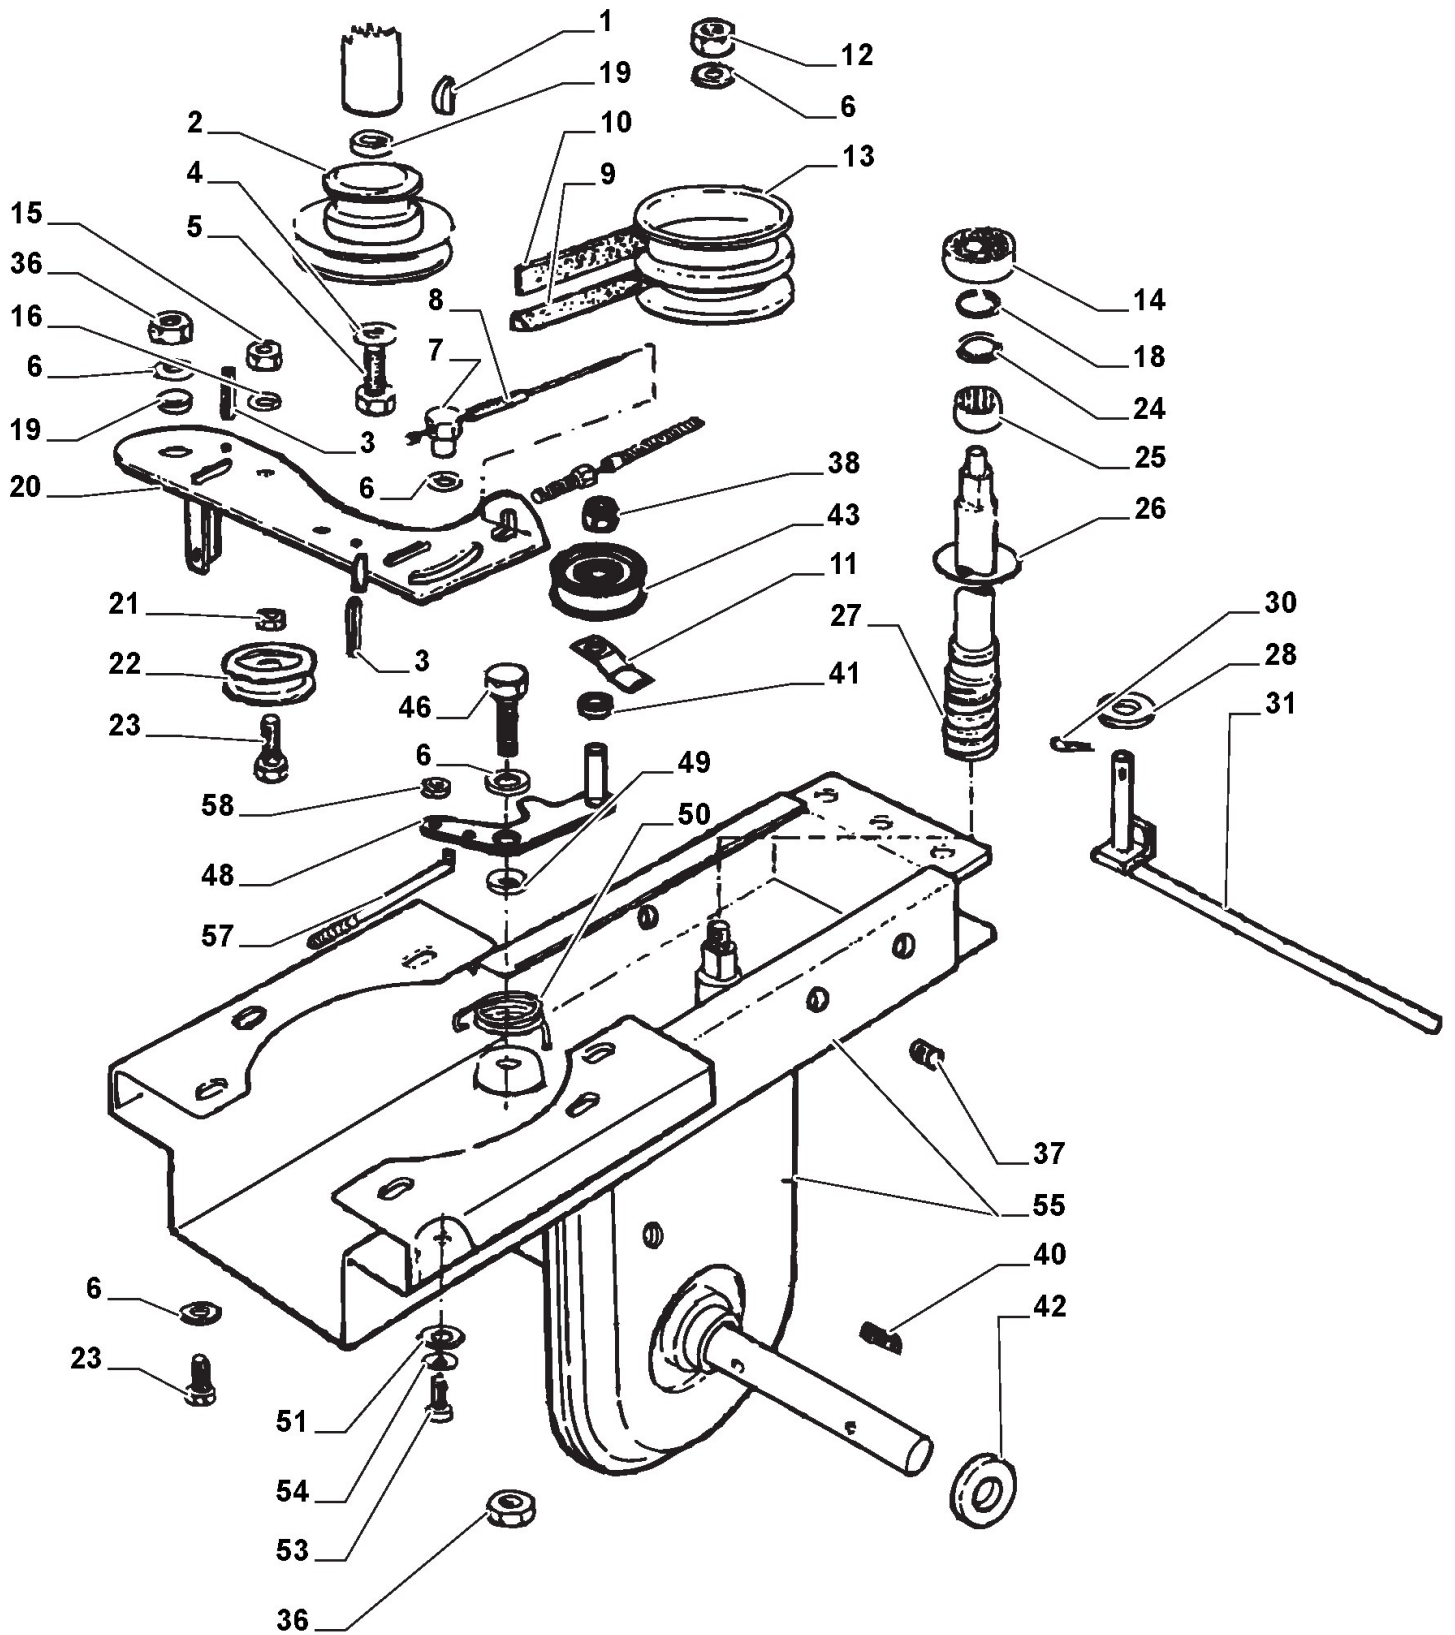

Transmission

Ref.nr.	Qty	Item number	Description	Notes	From	Up to
1	1	112139100/0	Key			
2	1	1483-2002-01	Pulley			
3	2	9595-0235-00	Pin			
4	1	9699-0035-02	Washer			
5	1	9987-5225-16	Screw			
6	4	9699-0105-02	Washer			
7	1	1483-2092-01	Pin			
8	1	1483-2097-01	Spring			
9	1	1483-2113-01	Belt			
10	1	1483-2114-01	Belt			
11	1	1483-2144-01	Belt Guide			
12	1	112295200/0	Nut			
13	1	1483-2087-01	Pulley			
14	1	1483-2192-01	Ball Bearing			
15	1	9799-1031-02	Nut			
16	1	9699-0035-02	Washer			
18	1	1483-2068-01	Seeger			
19	2	1483-2088-01	Spacer			
20	1	1483-2094-01	Lever			
21	1	1483-2090-01	Nut			
22	1	1483-2003-01	Roll			
23	2	9997-1025-16	Screw			
24	1	1483-2000-01	Spacer			
25	1	1483-2072-01	Needle Bearing			
26	1	1483-2188-01	O Ring			
27	1	1483-2081-01	Screw			
28	1	9699-0104-02	Washer			
30	1	9598-0002-02	Elastic Pin			
31	1	1483-2107-01	Lever			
36	2	9747-1031-02	Lock Nut			
37	1	1483-2108-01	Spacer			
38	1	9747-1231-02	Nut			
40	1	1483-2075-01	Cap			
41	1	1483-2089-01	Spacer			
42	2	1483-2070-01	Oil Seal			
43	1	1483-2004-01	Pulley			
46	1	9997-1020-16	Screw			
48	1	1483-2091-01	Lever			
49	1	1483-2001-01	Bushing			
50	1	1483-2096-01	Spring			
51	1	9699-0100-02	Flat washer			
53	1	9997-0612-16	Screw			
54	1	9683-0025-02	Washer			
55	1	1483-2093-01	Transm.Housing-Yellow			
57	1	1483-2095-01	Rod			
58	1	9747-0631-02	Lock Nut