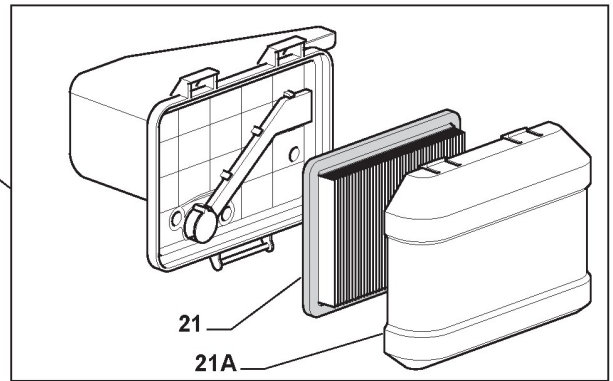

Engine - GGP WBE0701

Ref.nr.	Qty	Item number	Description	Notes	From	Up to
1	1	118550276/0	Starter Assy			
1	1	118550388/0	Kit Repair, Carburettor			
2	1	118550336/0	Nut			
3	1	118550335/0	Starter Cup			
4	1	118550254/0	Flywheel Fan			
5	1	118550391/0	Flywheel Ass.Y			
6	1	118550301/0	Stud Bolt			
7	1	118550255/0	Electronic Coil			
9	1	118550274/0	Starter Handle			
10	1	118550275/0	Starter Pawl Set			
11	1	118550258/1	Air Cleaner Assy			
12	1	118550378/0	Gasket Assy			
13	1	118550399/0	Micro			
14	2	118550302/0	Stud Bolt			
15	1	118550340/0	Fuel Pipe			
16	1	118550398/0	Remote Control Assy			
17	2	118550298/0	Stud Bolt			
18	1	118550339/0	Fuel Cap			
19	1	118550314/0	Fuel Filter			
20	1	118550316/0	Fuel Tank			
21	1	118550257/0	Air Filter			
21	1	118550396/0	Air Cleaner Cover			
22	1	118550337/0	Casing Clamp			
23	1	118550338/0	Screw			
24	1	118550397/0	Governor Link			
25	1	118550260/0	Spring			
26	1	118550266/0	Arm Governor Assy			
27	1	118550263/0	Spring			
28	1	118550264/0	Choke Control Rod			
29	1	118550251/0	Carburetor			
30	1	118550315/0	Stud Bolt			
999	1	118550248/0	Gasket Carburettor Assy			
999	1	118550389/0	Kit Repair