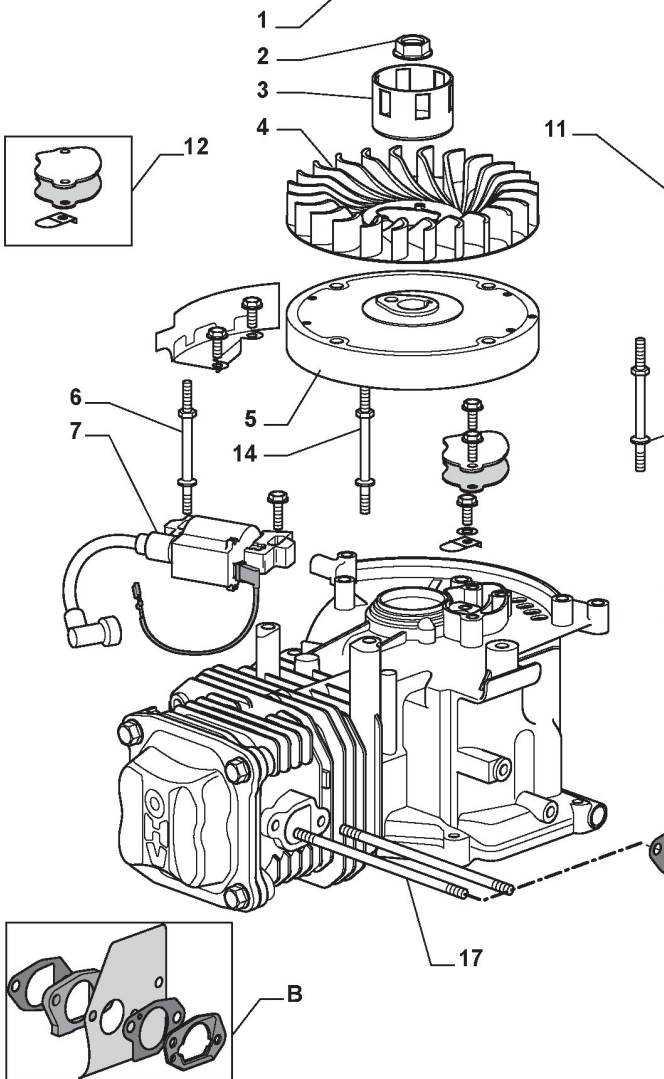

Engine - GGP WBE0701

Ref.nr.	Qty	Item number	Description	Notes	From	Up to
1	1	118550276/0	Starter Assy			
1	1	118550388/0	Kit Repair, Carburettor			
2	1	118550336/0	Nut			
3	1	118550335/0	Starter Cup			
4	1	118550254/0	Flywheel Fan			
5	1	118550391/0	Flywheel Ass.Y			
6	1	118550301/0	Stud Bolt			
7	1	118550255/0	Electronic Coil			
9	1	118550274/0	Starter Handle			
10	1	118550275/0	Starter Pawl Set			
11	1	118550258/1	Air Cleaner Assy			
12	1	118550378/0	Gasket Assy			
13	1	118550399/0	Micro			
14	2	118550302/0	Stud Bolt			
15	1	118550340/0	Fuel Pipe			
16	1	118550398/0	Remote Control Assy			
17	2	118550298/0	Stud Bolt			
18	1	118550339/0	Fuel Cap			
19	1	118550314/0	Fuel Filter			
20	1	118550316/0	Fuel Tank			
21	1	118550257/0	Air Filter			
21	1	118550396/0	Air Cleaner Cover			
22	1	118550337/0	Casing Clamp			
23	1	118550338/0	Screw			
24	1	118550397/0	Governor Link			
25	1	118550260/0	Spring			
26	1	118550266/0	Arm Governor Assy			
27	1	118550263/0	Spring			
28	1	118550264/0	Choke Control Rod			
29	1	118550251/0	Carburetor			
30	1	118550315/0	Stud Bolt			
999	1	118550248/0	Gasket Carburettor Assy			
999	1	118550389/0	Kit Repair