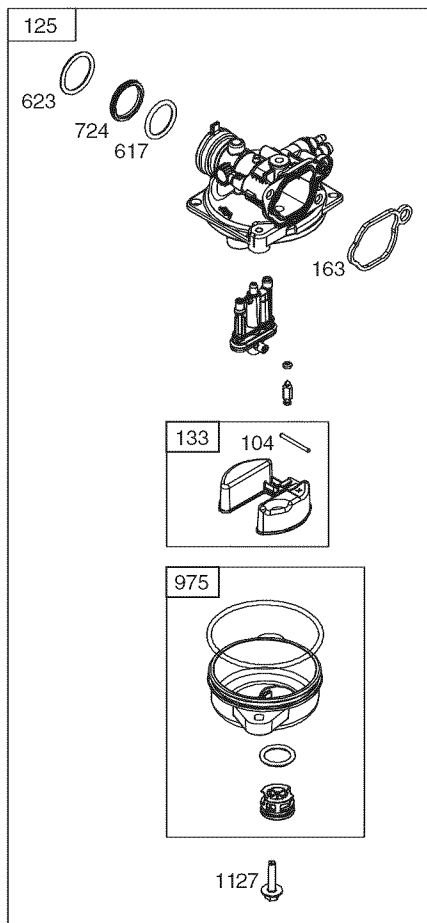

PARTS LIST

Craftsman Engine Model No. 09P702-0008-F1 For Craftsman Mower Model No. 247.374400