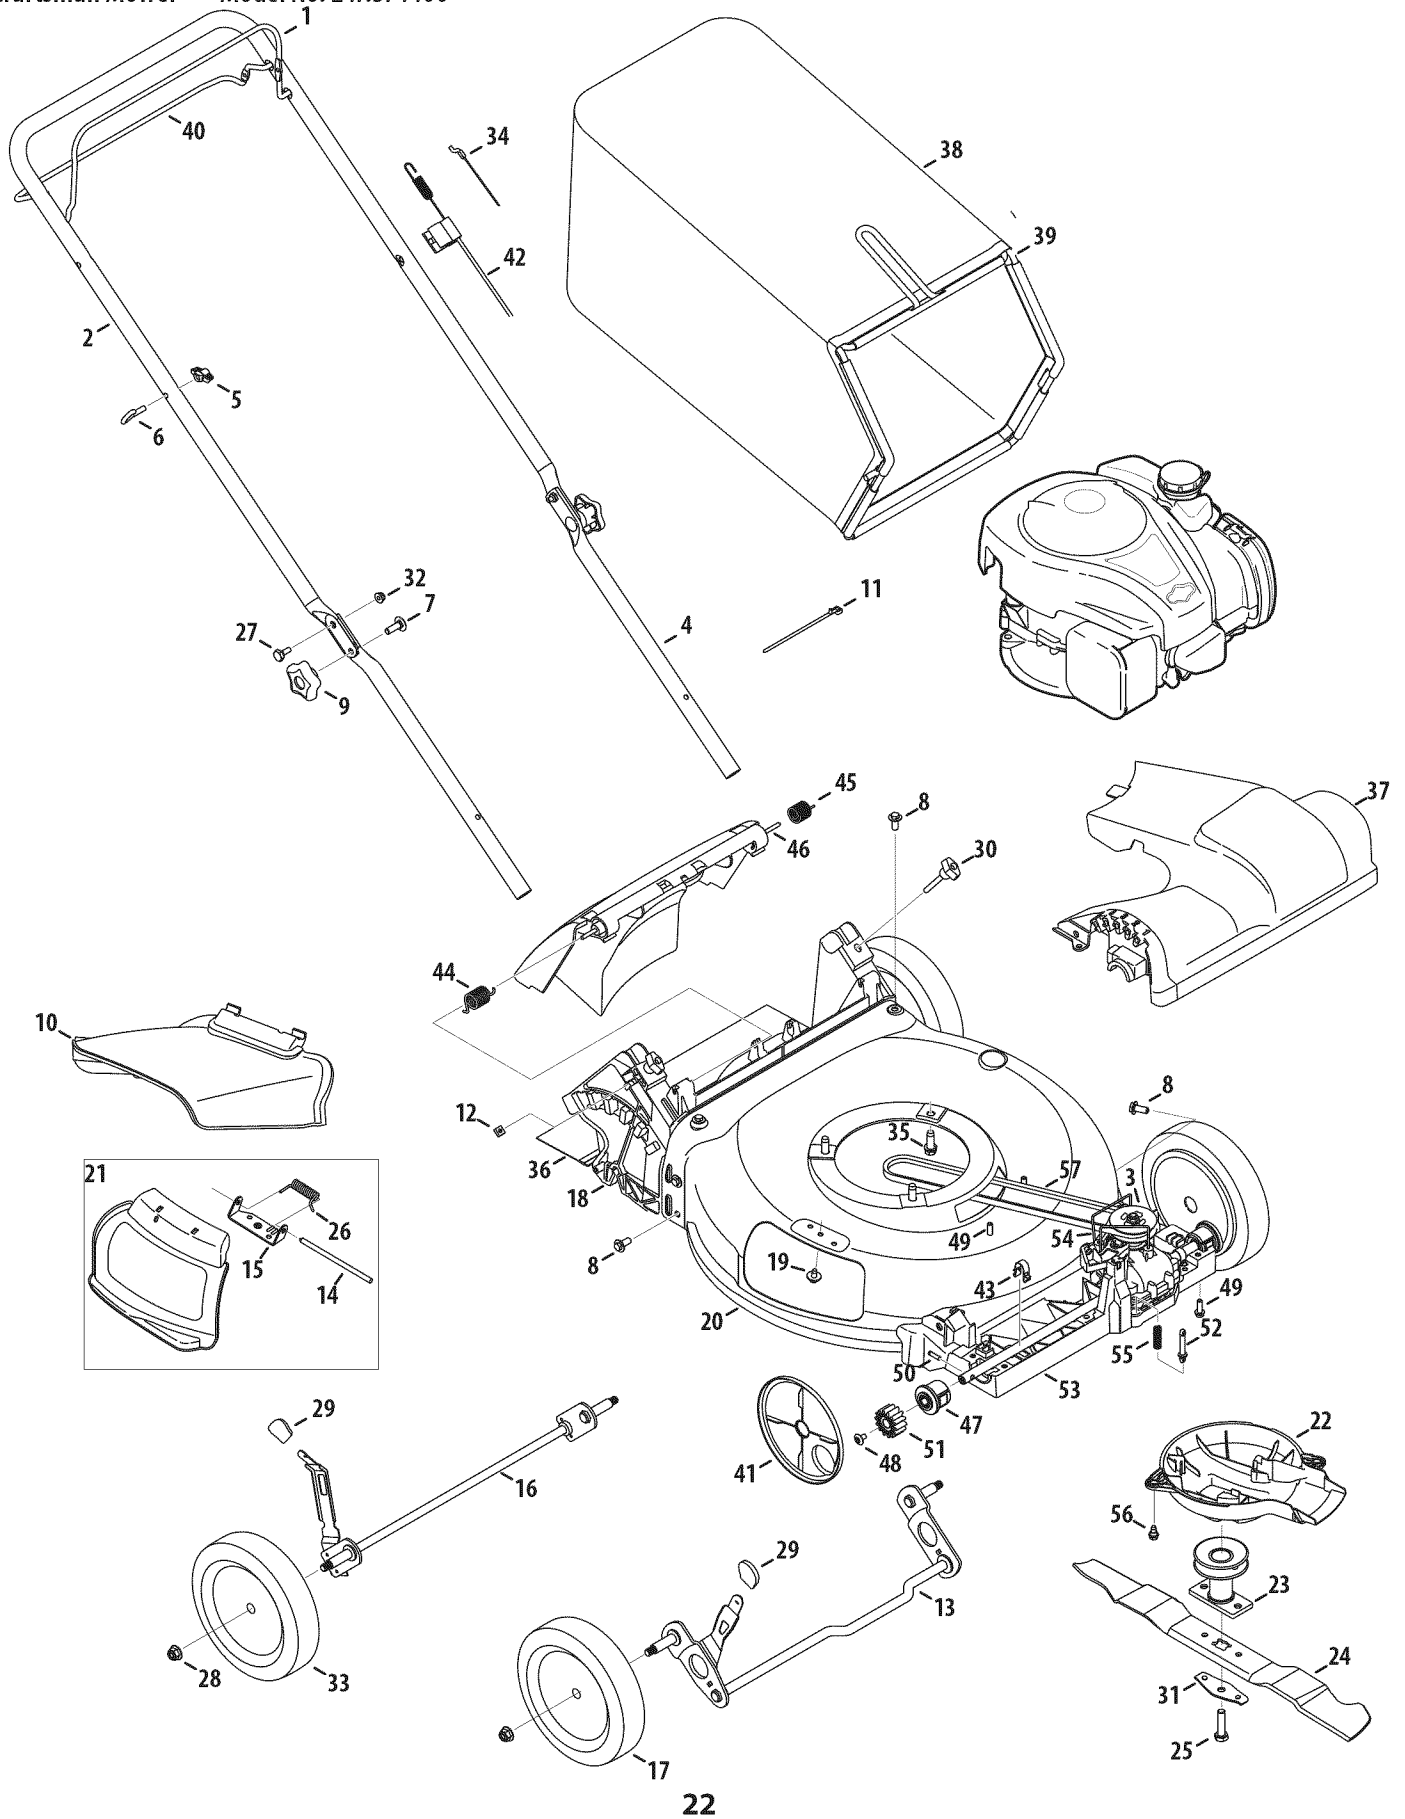

PARTS LIST

Craftsman Mower — Model No. 247.374400

PARTS LIST

Craftsman Mower — Model No. 247.374400

Ref. No.	Part No.	Description	Ref. No.	Part No.	Description
1	747-05184A	Blade Control	31	736-0524B	Blade Bell Support
2	749-04680-0637	Upper Handle	32	712-04064	Nut, Flange Lock, 1/4-20
3	618-04881A	Transmission	33	734-04563	Wheel, 8 x 1.8
4	749-04608A-0637	Lower Handle	34	946-1113	Control Cable
5	720-0279	Wing Nut	35	710-04683A	TT Screw, 3/8-16 x 1.0
6	710-1205	Rope Guide	36	731-07203	Trail shield
7	710-04998	Carriage Screw ,5/16-18	37	731-07797	Front Cover
8	710-04995A	Screw, 5/16-14 x .750	38	664-04154	Grass Bag
9	720-04072A	Hand Knob	39	747-05450	Frame
10	731-07486	Side Chute	40	747-05210A	Drive Control
11	725-0157	Cable Tie	41	731-07240A	Dust Cover
12	712-04222	Nut, Sq., 1/4-20	42	746-04728	Drive Cable
13	911-04150	Front Axle Assembly	43	787-01793	Clip
14	747-0710A	Hinge Pin	44	732-04673	Torsion Spring - RH
15	787-01779	Chute Deflector Bracket	45	732-04674	Torsion Spring - LH
16	911-04142	Rear Axle Assembly	46	747-05183	Pivot Rod
17	734-04581	Wheel, 8 x 1.8	47	641-00019	Bearing Assembly
18	631-04369A	Rear Door Assembly	48	710-04531	Screw, 1/4-20 x .390
19	710-05073	Screw, 1/4-20 x .500	49	710-0895	Screw, 1/4-15 x .750
20	787-01871A-4043	Deck - 21"	50	715-04099	Pin
21	987-02516	Hinged Mulch Plug Assembly	51	717-04801	Spur Gear - RH
22	631-04535B	Engine Baffle		717-04802	Spur Gear - LH
23	687-02539	Blade Adapter	52	731-07355	Body, Spr.
24	942-0741A	Mulching Blade	53	731-07789	Lower Tray
25	710-1044	Screw , 3/8-24 x 1.50	54	732-04675A	Wire
26	732-1014C	Torsion Spring	55	732-04704	Compression Spring
27	738-04419A	Sldr. Screw, .375 x .126 x 1/4-20	56	738-04278	Screw, Shldr., 1/4-20 x .50
28	712-04217	Flange Lock Nut, 3/8-16	57	754-04259A	Belt
29	720-04130	Adjustment Lever Knob	N/A		Engine (see breakdown)
30	720-04123B	Wing Nut			B & S Model No. 09P702-0008-F1