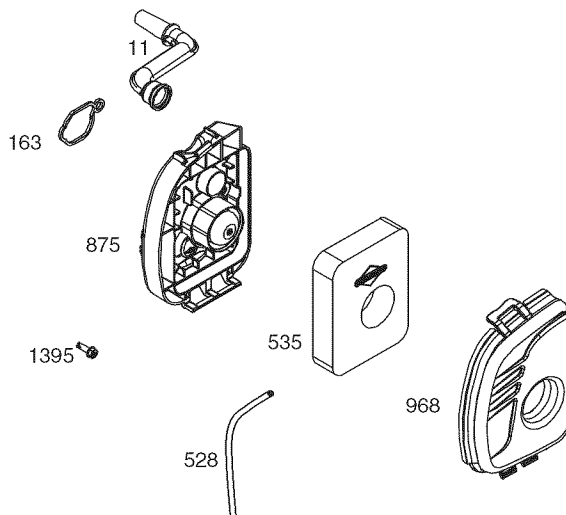

PARTS LIST

Craftsman Engine Model No. 09P702-0008-F1 For Craftsman Mower Model No. 247.374400