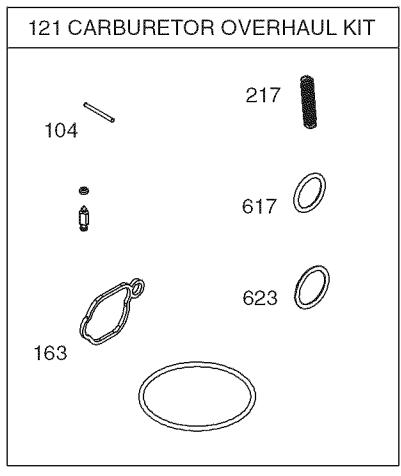

PARTS LIST

Craftsman Engine Model No. 09P702-0008-F1 For Craftsman Mower Model No. 247.374400

PARTS LIST

Craftsman Engine Model No. 09P702-0008-F1 For Craftsman Mower Model No. 247.374400

Ref. No.	Part No.	Description
1	590519	Cylinder Assembly
3	299819s	Kit-Bushing/Seal (Magneto Side)
4	590569	Sump-Engine
5	590525	Head-Cylinder
7	799586	Gasket-Cylinder Head
11	590522	Tube-Breather
12	799587	Gasket-Crankcase
13	590512	Screw (Cylinder Head)
16	590538	Crankshaft
20	391483s	Seal-Oil (PTO Side)
22	692551	Screw (Crankcase Cover/Sump) (1/4-20 x1.19)
22A	590763	Screw (Crankcase Cover/Sump) (1/4-20 x.78)
23	590544	Flywheel
24	222698s	Key-Flywheel (Aluminum)
25	590521	Piston Assembly (Standard)
26	590523	Ring Set (Standard)
27	691588	Lock-Piston Pin
28	699659	Pin-Piston
29	590518	Rod-Connecting
32	691664	Screw (Connecting Rod)
33	590531	Valve-Exhaust
34	590530	Valve-Intake
35	590532	Spring-Valve (Intake)
36	590532	Spring-Valve (Exhaust)
37	590582	Guard-Flywheel
40	590528	Retainer-Valve

Ref. No.	Part No.	Description
43	697799	Slinger-Governor/Oil
45	590514	Tappet-Valve
46	590524	Camshaft
48	N/A	Short Block (Not Available At This Printing)
58	591108	Rope-Starter
60	691915	Grip-Starter Rope
60A	799716	Grip-Starter Rope
75	590546	Washer (Flywheel)
78	793480	Screw (Flywheel Guard)
104	590558	Pin-Float Hinge
121	590589	Kit-Carburetor Overhaul
122	590549	Spacer-Carburetor
125	590556	Carburetor
130	691190	Valve-Throttle (Original Carburetor)
133	591120	Float-Carburetor
155	590529	Plate-Cylinder Head
163	799580	Gasket-Air Cleaner
187	791766	Line-Fuel (Cut To Required Length)
188	793480	Screw (Control Bracket)
192	590535	Adjuster-Rocker Arm
202	590517	Link-Mechanical Governor
209	590541	Spring-Governor (Purple)
222	590560	Bracket-Control
227	590520	Lever-Governor Control
238	590533	Cap-Valve
300	590565	Muffler
305	590586	Screw (Blower Housing)