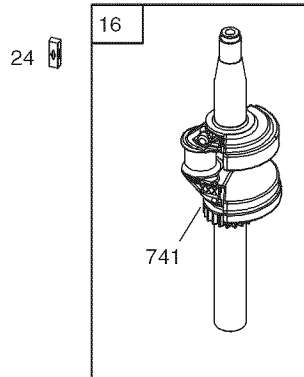

PARTS LIST

Craftsman Engine Model No. 09P702-0008-F1 For Craftsman Mower Model No. 247.374400

48 SHORTB LOCK

10580 PERATOR'SM ANUAL

1329 REPLACEMENT ENGINE

1330R EPAIRM ANUAL

1264
1263

615
404
616

22 22A