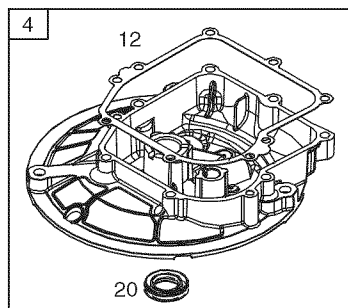

PARTS LIST

Craftsman Engine Model No. 09P702-0008-F1 For Craftsman Mower Model No. 247.374400

48 SHORTB LOCK

10580 PERATOR'SM ANUAL

1329 REPLACEMENT ENGINE

1330R EPAIRM ANUAL

1264
1263

615
404
616

22 22A