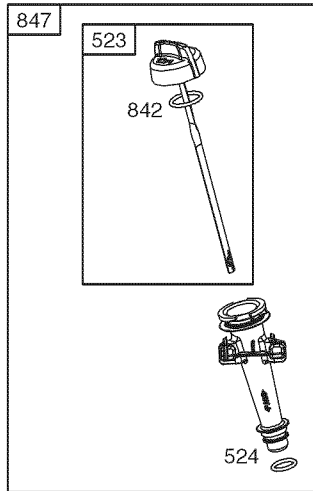

PARTS LIST

Craftsman Engine Model No. 09P702-0008-F1 For Craftsman Mower Model No. 247.374400

48 SHORTB LOCK

10580 PERATOR'SM ANUAL

1329 REPLACEMENT ENGINE

1330R EPAIRM ANUAL