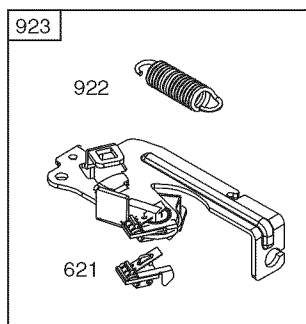

PARTS LIST

Craftsman Engine Model No. 09P702-0008-F1 For Craftsman Mower Model No. 247.374400

1036 EMISSIONS LABEL