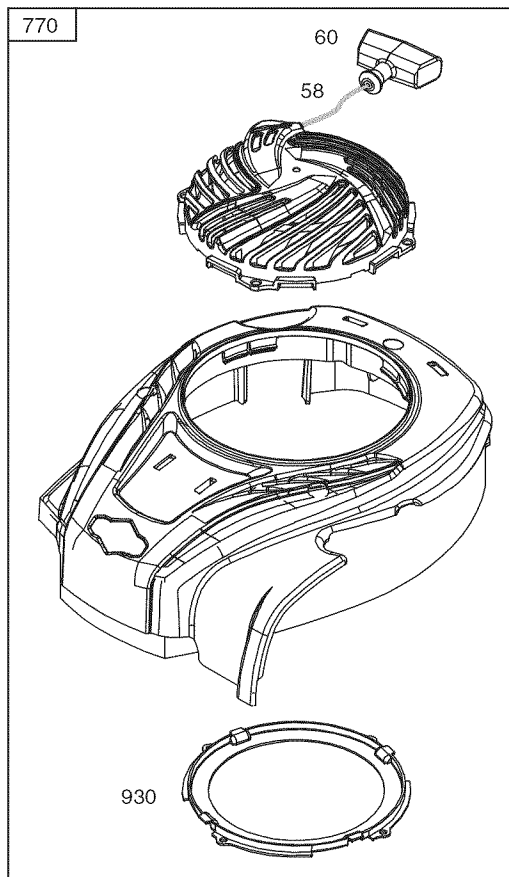

PARTS LIST

Craftsman Engine Model No. 09P702-0008-F1 For Craftsman Mower Model No. 247.374400

1036 EMISSIONS LABEL