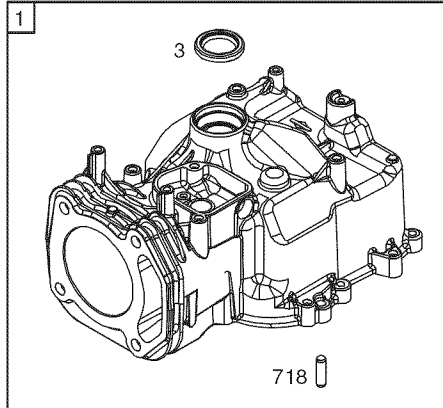

PARTS LIST

Craftsman Engine Model No. 09P702-0008-F1 For Craftsman Mower Model No. 247.374400

48 SHORTB LOCK

10580 PERATOR'SM ANUAL

1329 REPLACEMENT ENGINE

1330R EPAIRM ANUAL

1264
1263

615
404
616

22 22A