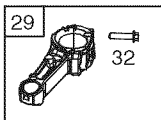

PARTS LIST

Craftsman Engine Model No. 09P702-0008-F1 For Craftsman Mower Model No. 247.374400

48 SHORTB LOCK

10580 PERATOR'SM ANUAL

1329 REPLACEMENT ENGINE

1330R EPAIRM ANUAL

1264
1263

615
404
616

22 22A