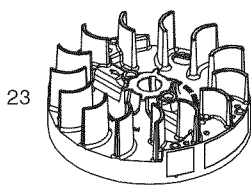

PARTS LIST

Craftsman Engine Model No. 09P702-0008-F1 For Craftsman Mower Model No. 247.374400

1036 EMISSIONS LABEL