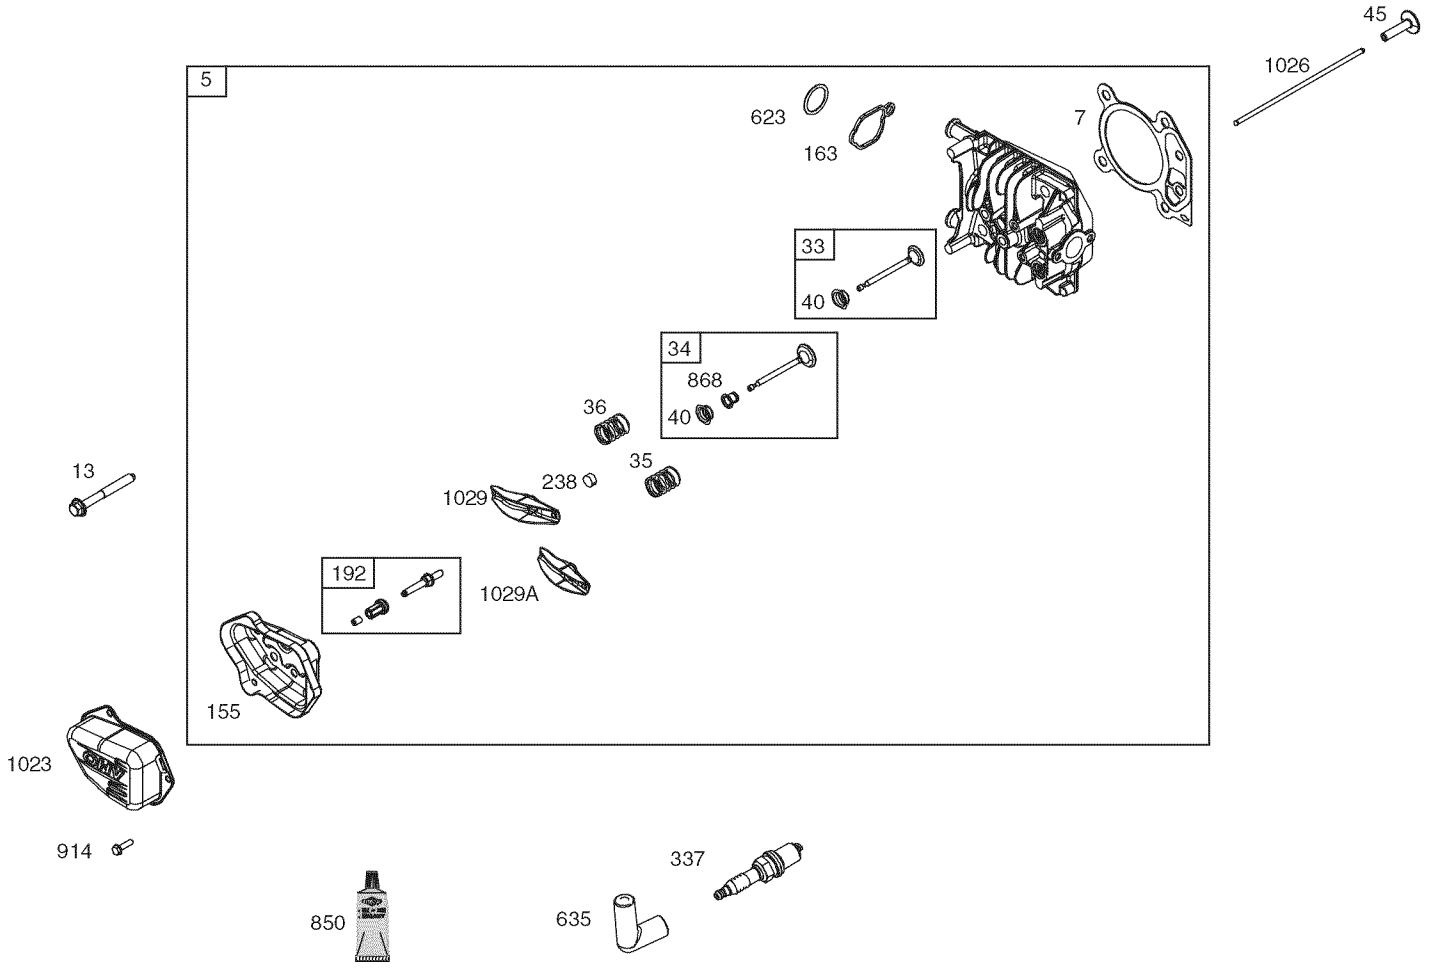

PARTS LIST

Craftsman Engine Model No. 09P702-0008-F1 For Craftsman Mower Model No. 247.374400

PARTS LIST

Craftsman Engine Model No. 09P702-0008-F1 For Craftsman Mower Model No. 247.374400

Ref. No.	Part No.	Description
1	590519	Cylinder Assembly
3	299819s	Kit-Bushing/Seal (Magneto Side)
4	590569	Sump-Engine
5	590525	Head-Cylinder
7	799586	Gasket-Cylinder Head
11	590522	Tube-Breather
12	799587	Gasket-Crankcase
13	590512	Screw (Cylinder Head)
16	590538	Crankshaft
20	391483s	Seal-Oil (PTO Side)
22	692551	Screw (Crankcase Cover/Sump) (1/4-20 x1.19)
22A	590763	Screw (Crankcase Cover/Sump) (1/4-20 x.78)
23	590544	Flywheel
24	222698s	Key-Flywheel (Aluminum)
25	590521	Piston Assembly (Standard)
26	590523	Ring Set (Standard)
27	691588	Lock-Piston Pin
28	699659	Pin-Piston
29	590518	Rod-Connecting
32	691664	Screw (Connecting Rod)
33	590531	Valve-Exhaust
34	590530	Valve-Intake
35	590532	Spring-Valve (Intake)
36	590532	Spring-Valve (Exhaust)
37	590582	Guard-Flywheel
40	590528	Retainer-Valve

Ref. No.	Part No.	Description
43	697799	Slinger-Governor/Oil
45	590514	Tappet-Valve
46	590524	Camshaft
48	N/A	Short Block (Not Available At This Printing)
58	591108	Rope-Starter
60	691915	Grip-Starter Rope
60A	799716	Grip-Starter Rope
75	590546	Washer (Flywheel)
78	793480	Screw (Flywheel Guard)
104	590558	Pin-Float Hinge
121	590589	Kit-Carburetor Overhaul
122	590549	Spacer-Carburetor
125	590556	Carburetor
130	691190	Valve-Throttle (Original Carburetor)
133	591120	Float-Carburetor
155	590529	Plate-Cylinder Head
163	799580	Gasket-Air Cleaner
187	791766	Line-Fuel (Cut To Required Length)
188	793480	Screw (Control Bracket)
192	590535	Adjuster-Rocker Arm
202	590517	Link-Mechanical Governor
209	590541	Spring-Governor (Purple)
222	590560	Bracket-Control
227	590520	Lever-Governor Control
238	590533	Cap-Valve
300	590565	Muffler
305	590586	Screw (Blower Housing)