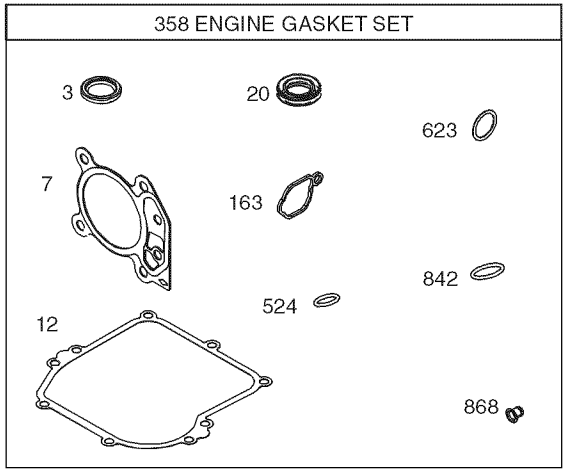

PARTS LIST

Craftsman Engine Model No. 09P702-0008-F1 For Craftsman Mower Model No. 247.374400

PARTS LIST

Craftsman Engine Model No. 09P702-0008-F1 For Craftsman Mower Model No. 247.374400

Ref. No.	Part No.	Description
1	590519	Cylinder Assembly
3	299819s	Kit-Bushing/Seal (Magneto Side)
4	590569	Sump-Engine
5	590525	Head-Cylinder
7	799586	Gasket-Cylinder Head
11	590522	Tube-Breather
12	799587	Gasket-Crankcase
13	590512	Screw (Cylinder Head)
16	590538	Crankshaft
20	391483s	Seal-Oil (PTO Side)
22	692551	Screw (Crankcase Cover/Sump) (1/4-20 x1.19)
22A	590763	Screw (Crankcase Cover/Sump) (1/4-20 x.78)
23	590544	Flywheel
24	222698s	Key-Flywheel (Aluminum)
25	590521	Piston Assembly (Standard)
26	590523	Ring Set (Standard)
27	691588	Lock-Piston Pin
28	699659	Pin-Piston
29	590518	Rod-Connecting
32	691664	Screw (Connecting Rod)
33	590531	Valve-Exhaust
34	590530	Valve-Intake
35	590532	Spring-Valve (Intake)
36	590532	Spring-Valve (Exhaust)
37	590582	Guard-Flywheel
40	590528	Retainer-Valve

Ref. No.	Part No.	Description
43	697799	Slinger-Governor/Oil
45	590514	Tappet-Valve
46	590524	Camshaft
48	N/A	Short Block (Not Available At This Printing)
58	591108	Rope-Starter
60	691915	Grip-Starter Rope
60A	799716	Grip-Starter Rope
75	590546	Washer (Flywheel)
78	793480	Screw (Flywheel Guard)
104	590558	Pin-Float Hinge
121	590589	Kit-Carburetor Overhaul
122	590549	Spacer-Carburetor
125	590556	Carburetor
130	691190	Valve-Throttle (Original Carburetor)
133	591120	Float-Carburetor
155	590529	Plate-Cylinder Head
163	799580	Gasket-Air Cleaner
187	791766	Line-Fuel (Cut To Required Length)
188	793480	Screw (Control Bracket)
192	590535	Adjuster-Rocker Arm
202	590517	Link-Mechanical Governor
209	590541	Spring-Governor (Purple)
222	590560	Bracket-Control
227	590520	Lever-Governor Control
238	590533	Cap-Valve
300	590565	Muffler
305	590586	Screw (Blower Housing)