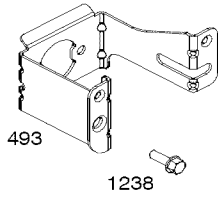

PARTS LIST

Craftsman Mower — Model No. 247.374300

PARTS LIST

Craftsman Mower — Model No. 247.374300

Ref. No.	Part No.	Description
1	747-05184A	Blade Control
2	749-04680-0637	Upper Handle
3	747-05450	Grass Catcher Frame
4	749-04608A-0637	Lower Handle
5	720-0279	Wing Nut
6	710-1205	Rope Guide
7	710-04998	Carriage Screw ,5/16-18
8	964-04154	Grass Bag
9	720-04072A	Hand Knob
10	731-07486	Side Chute
11	725-0157	Cable Tie
12	712-04222	Nut, Sq., 1/4-20
13	631-04369A	Rear Discharge Door Assembly
14	747-0710A	Hinge Pin
15	787-01779	Chute Deflector Bracket
16	732-04673	Torsion Spring - RH
17	734-04562	Wheel, 7" x 1.8"
18	710-0895	Screw, 1/4-15 x .750
19	710-05073	Screw, 1/4-20 x .500
20	787-01869A-4043	Deck - 21"
21	987-02516	Hinged Mulch Plug Assembly
22	732-04674	Torsion Spring - LH

Ref. No.	Part No.	Description
23	748-0376E	Blade Adapter
24	942-0741A	Mulching Blade
25	710-1044	Screw , 3/8-24 x 1.50
26	710-04995A	Screw, 5/16-14 x .750
27	738-04419A	Sldr. Screw, .375 x .126 x 1/4-20
28	712-04217	Flange Lock Nut, 3/8-16
29	720-04130	Adjustment Lever Knob
30	720-04123A	Wing Nut
31	736-0524B	Blade Bell Support
32	712-04064	Nut, Flange Lock, 1/4-20
33	634-04625	Wheel, 11" x 1.75"
34	946-0957	Control Cable
35	710-04683A	TT Screw, 3/8-16 x 1.0
36	731-07203	Trail shield
37	731-07078A	Front Cover
38	732-1014C	Torsion Spring
39	787-01818A-0637	Front Height Adjuster Plate
40	911-04144A	Rear Axle Assembly
41	911-04143B	Front Axle Assembly
N/A		Engine (see breakdown) B & S Model No. 09P602-0039-F1

PARTS LIST

Craftsman Engine Model No. 09P602-0039-F1 For Craftsman Mower Model No. 247.374300

48 SHORT BLOCK

1058 OPERATOR'S MANUAL

1329 REPLACEMENT ENGINE

1330 REPAIR MANUAL

PARTS LIST

Craftsman Engine Model No. 09P602-0039-F1 For Craftsman Mower Model No. 247.374300