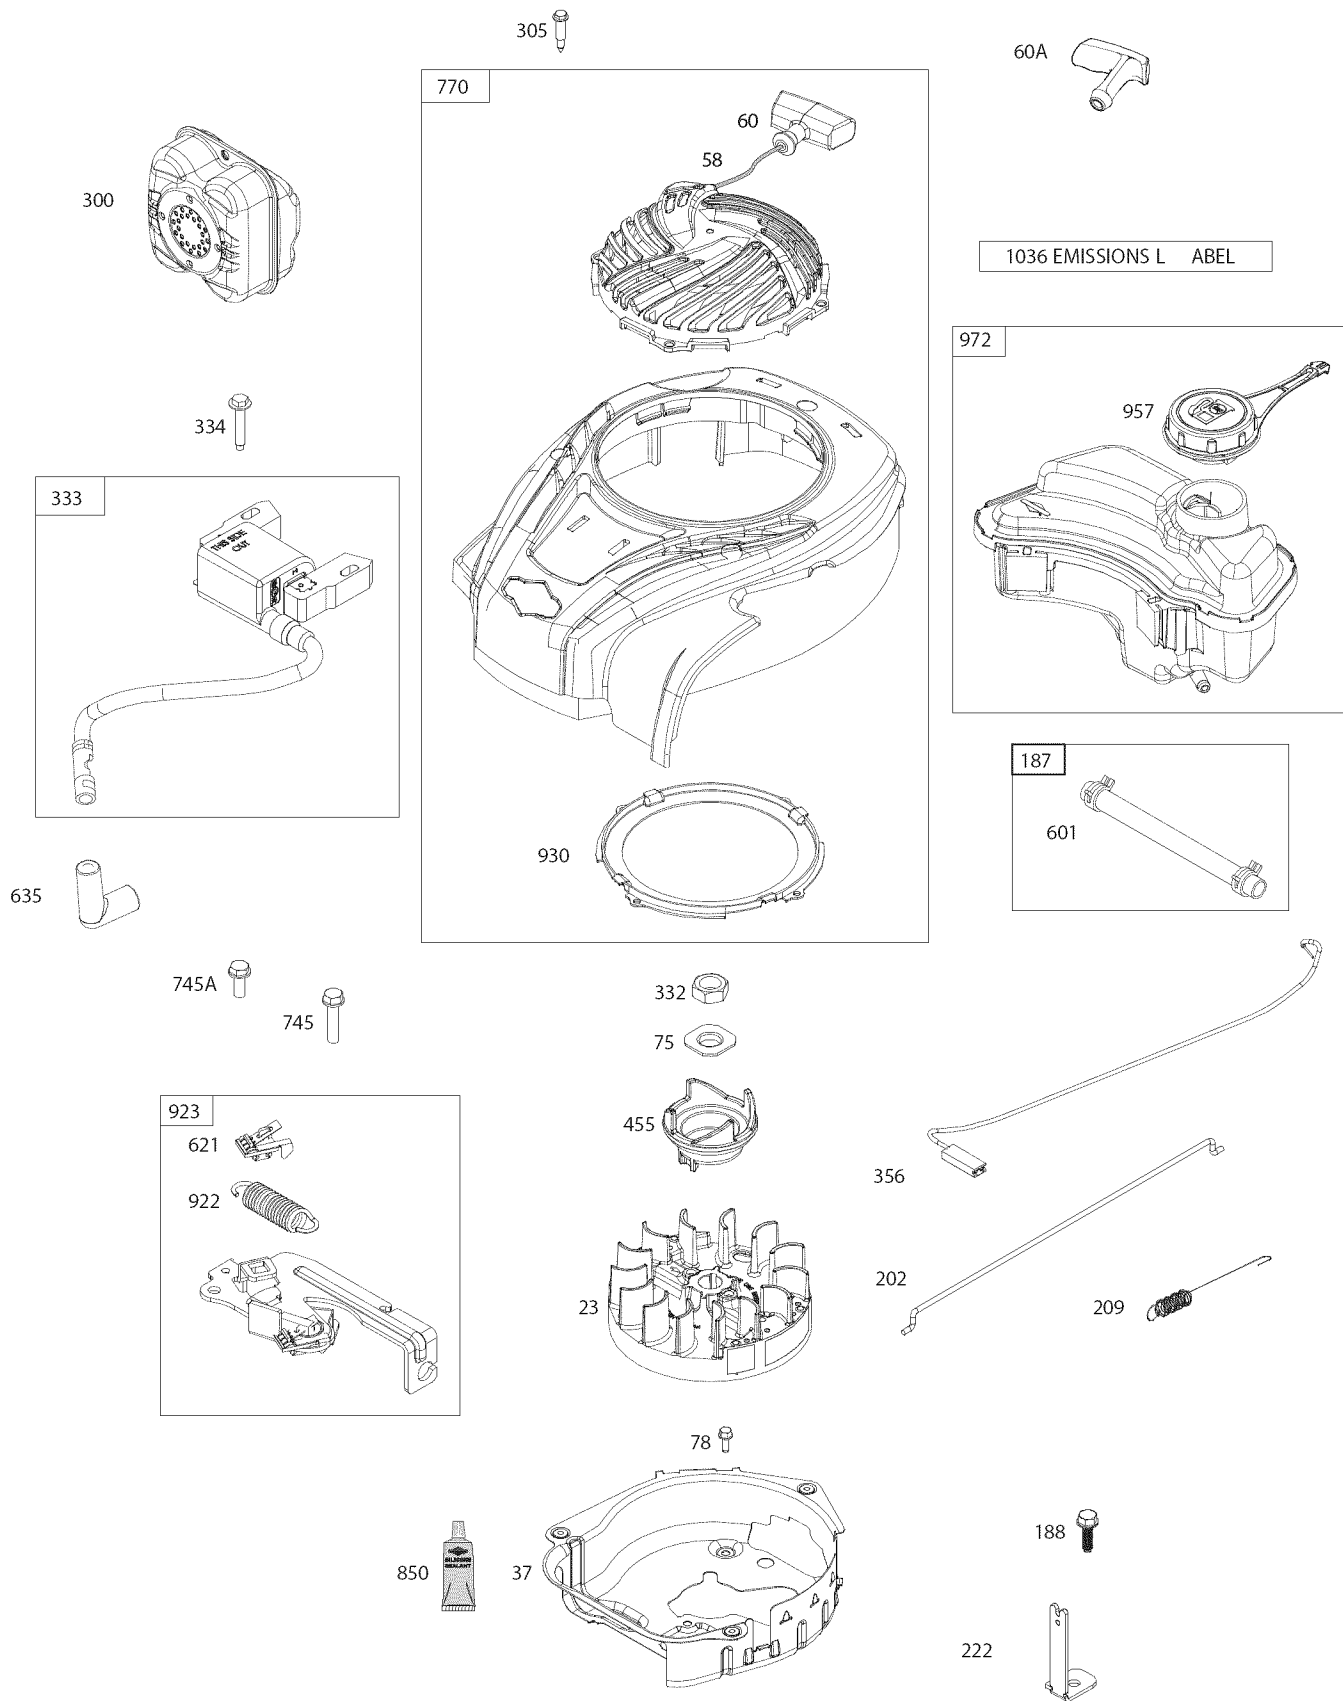

PARTS LIST

Craftsman Engine Model No. 09P602-0039-F1 For Craftsman Mower Model No. 247.374300

PARTS LIST

Craftsman Engine Model No. 09P602-0039-F1 For Craftsman Mower Model No. 247.374300

Ref. No.	Part No.	Description
1	590519	Cylinder Assembly
3	299819s	Kit-Bushing/Seal (Magneto Side)
4	590569	Sump-Engine
5	590525	Head-Cylinder
7	799586	Gasket-Cylinder Head
11	590522	Tube-Breather
12	799587	Gasket-Crankcase
13	590512	Screw (Cylinder Head)
16	590538	Crankshaft
20	391483s	Seal-Oil (PTO Side)
22	692551	Screw (Crankcase Cover/Sump) (1/4-20x1.19)
22A	590763	Screw (Crankcase Cover/Sump) (1/4-20x.78)
23	590544	Flywheel
24	222698s	Key-Flywheel (Aluminum)
25	590521	Piston Assembly (Standard)
26	590523	Ring Set (Standard)
27	691588	Lock-Piston Pin
28	699659	Pin-Piston
29	590518	Rod-Connecting
32	691664	Screw (Connecting Rod)
33	590531	Valve-Exhaust
34	590530	Valve-Intake
35	590532	Spring-Valve (Intake)
36	590532	Spring-Valve (Exhaust)
37	590582	Guard-Flywheel
40	590528	Retainer-Valve
43	697799	Slinger-Governor/Oil
45	590514	Tappet-Valve
46	590524	Camshaft
48	N/A	Short Block (N/A At This Printing)

Ref. No.	Part No.	Description
58	591108	Rope-Starter
60	691915	Grip-Starter Rope
60A	799716	Grip-Starter Rope
75	590546	Washer (Flywheel)
78	793480	Screw (Flywheel Guard)
104	590558	Pin-Float Hinge
117	591995	Jet-Main (Standard)
118	591992	Jet-Main (High Altitude)
121	590589	Kit-Carburetor Overhaul
122	590549	Spacer-Carburetor
125	799583	Carburetor
130	691190	Valve-Throttle (Original Carburetor)
133	591120	Float-Carburetor
155	590529	Plate-Cylinder Head
163	799580	Gasket-Air Cleaner
187	791766	Line-Fuel (Cut to Required Length)
188	793480	Screw (Control Bracket)
192	590535	Adjuster-Rocker Arm
202	590517	Link-Mechanical Governor
209	590541	Spring-Governor (Purple)
222	590560	Bracket-Control
227	590520	Lever-Governor Control
238	590533	Cap-Valve
300	590565	Muffler
305	590586	Screw (Blower Housing)
318	793480	Screw (Mounting Bracket)
332	690662	Nut (Flywheel)
333	799582	Armature-Magneto
334	691061	Screw (Magneto Armature)
337	491055s	Plug-Spark
356	692390	Wire-Stop
358	590590	Gasket Set-Engine