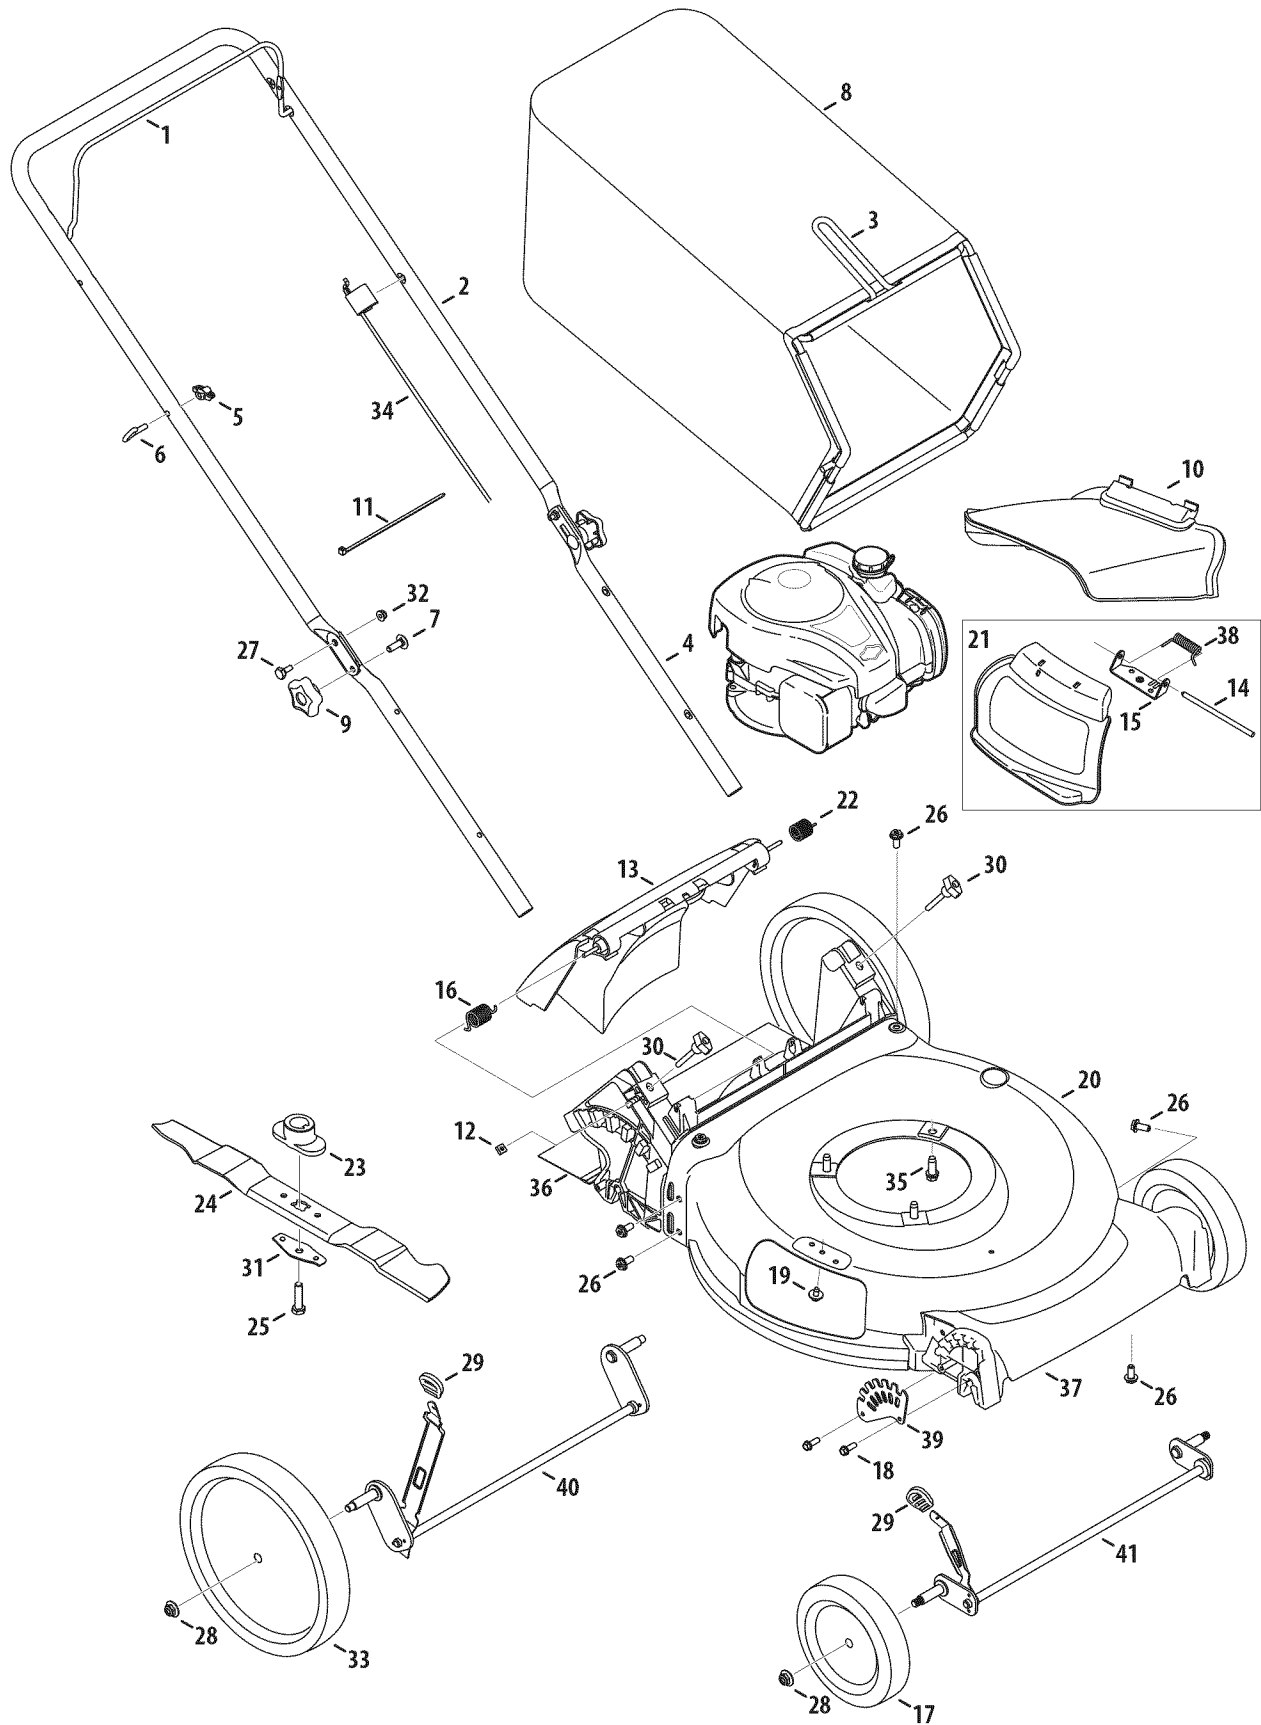

PARTS LIST

Craftsman Mower — Model No. 247.374300

PARTS LIST

Craftsman Mower — Model No. 247.374300

Ref. No.	Part No.	Description
1	747-05184A	Blade Control
2	749-04680-0637	Upper Handle
3	747-05450	Grass Catcher Frame
4	749-04608A-0637	Lower Handle
5	720-0279	Wing Nut
6	710-1205	Rope Guide
7	710-04998	Carriage Screw ,5/16-18
8	964-04154	Grass Bag
9	720-04072A	Hand Knob
10	731-07486	Side Chute
11	725-0157	Cable Tie
12	712-04222	Nut, Sq., 1/4-20
13	631-04369A	Rear Discharge Door Assembly
14	747-0710A	Hinge Pin
15	787-01779	Chute Deflector Bracket
16	732-04673	Torsion Spring - RH
17	734-04562	Wheel, 7" x 1.8"
18	710-0895	Screw, 1/4-15 x .750
19	710-05073	Screw, 1/4-20 x .500
20	787-01869A-4043	Deck - 21"
21	987-02516	Hinged Mulch Plug Assembly
22	732-04674	Torsion Spring - LH

Ref. No.	Part No.	Description
23	748-0376E	Blade Adapter
24	942-0741A	Mulching Blade
25	710-1044	Screw , 3/8-24 x 1.50
26	710-04995A	Screw, 5/16-14 x .750
27	738-04419A	Sldr. Screw, .375 x .126 x 1/4-20
28	712-04217	Flange Lock Nut, 3/8-16
29	720-04130	Adjustment Lever Knob
30	720-04123A	Wing Nut
31	736-0524B	Blade Bell Support
32	712-04064	Nut, Flange Lock, 1/4-20
33	634-04625	Wheel, 11" x 1.75"
34	946-0957	Control Cable
35	710-04683A	TT Screw, 3/8-16 x 1.0
36	731-07203	Trail shield
37	731-07078A	Front Cover
38	732-1014C	Torsion Spring
39	787-01818A-0637	Front Height Adjuster Plate
40	911-04144A	Rear Axle Assembly
41	911-04143B	Front Axle Assembly
N/A		Engine (see breakdown) B & S Model No. 09P602-0039-F1