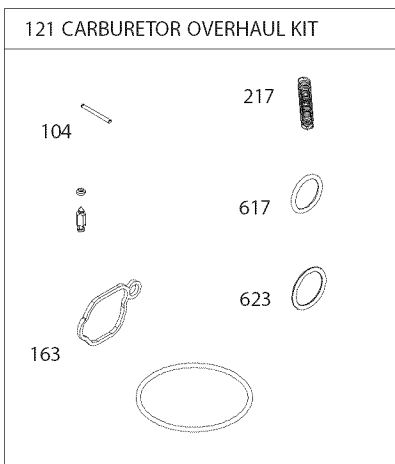

PARTS LIST

Craftsman Engine Model No. 09P602-0039-F1 For Craftsman Mower Model No. 247.374300

914