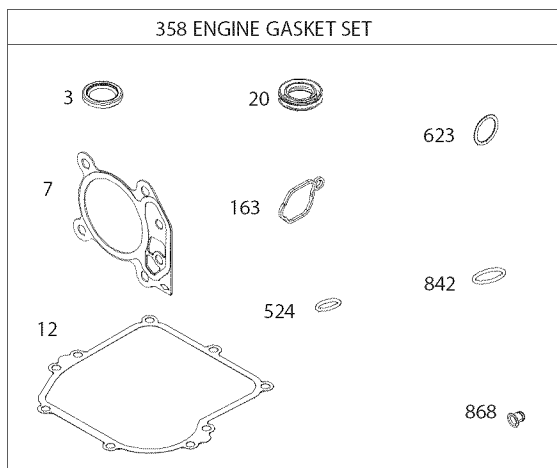

PARTS LIST

Craftsman Engine Model No. 09P602-0039-F1 For Craftsman Mower Model No. 247.374300

914