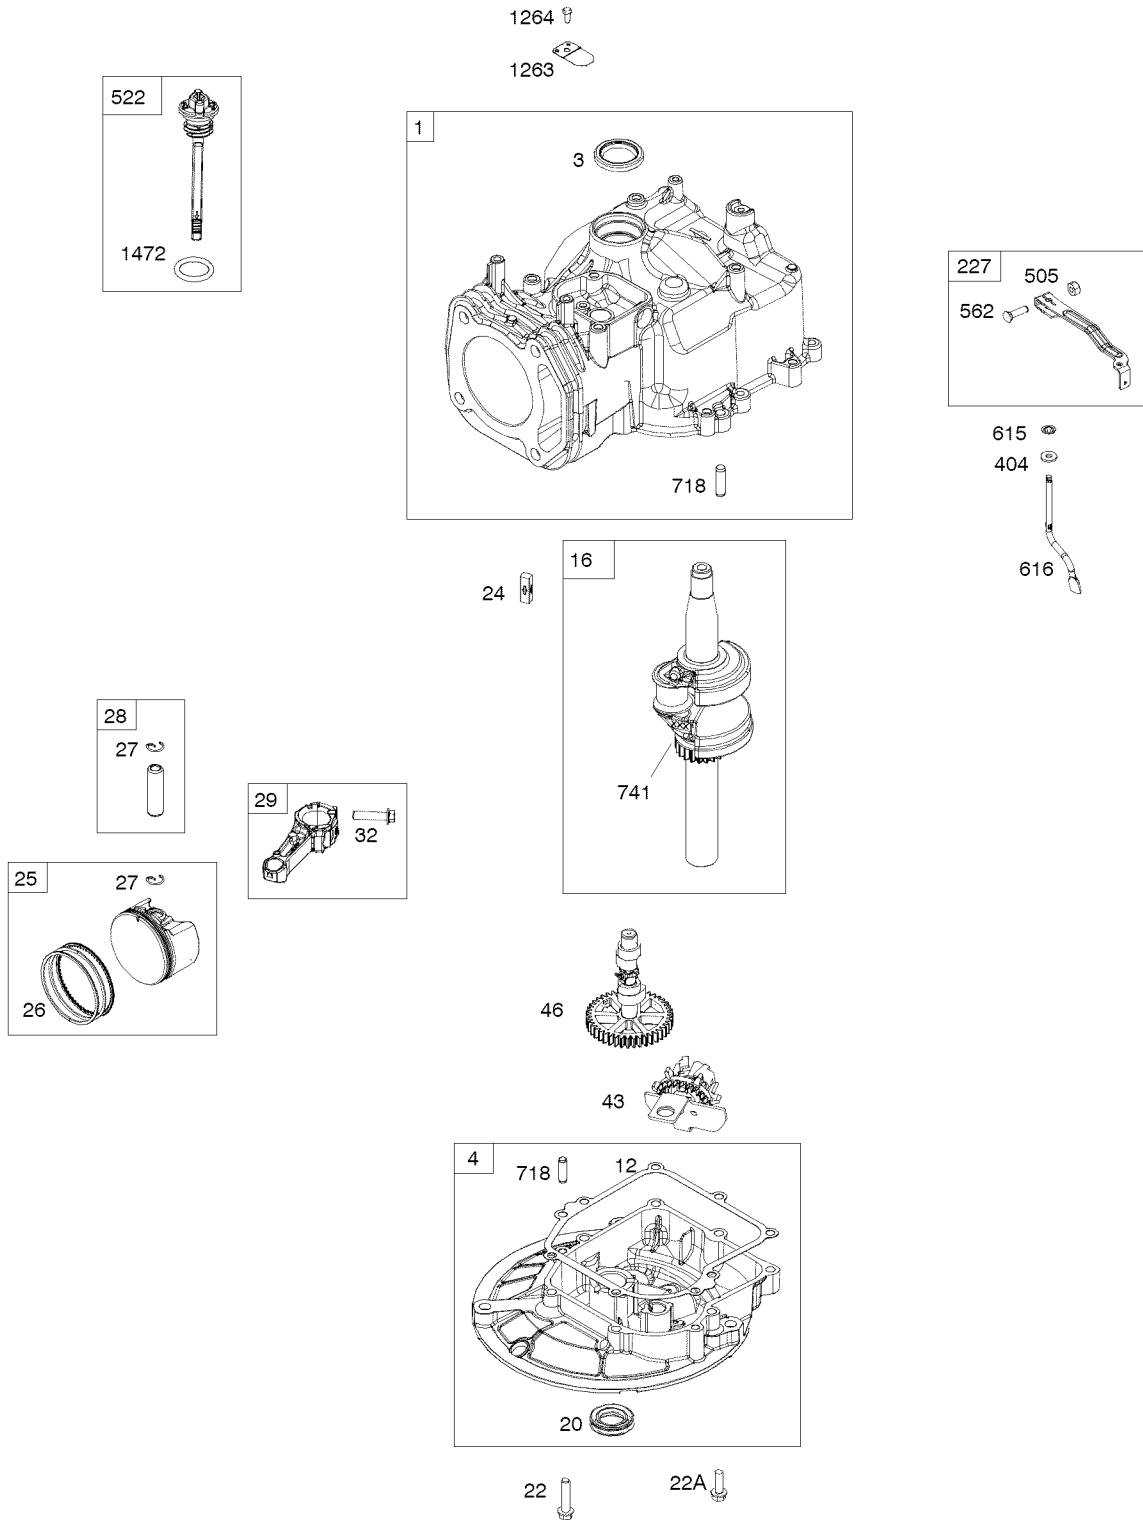

PARTS LIST

Craftsman Mower — Model No. 247.374300

Ref. No.	Part No.	Description
1	747-05184A	Blade Control
2	749-04680-0637	Upper Handle
3	747-05450	Grass Catcher Frame
4	749-04608A-0637	Lower Handle
5	720-0279	Wing Nut
6	710-1205	Rope Guide
7	710-04998	Carriage Screw ,5/16-18
8	964-04154	Grass Bag
9	720-04072A	Hand Knob
10	731-07486	Side Chute
11	725-0157	Cable Tie
12	712-04222	Nut, Sq., 1/4-20
13	631-04369A	Rear Discharge Door Assembly
14	747-0710A	Hinge Pin
15	787-01779	Chute Deflector Bracket
16	732-04673	Torsion Spring - RH
17	734-04562	Wheel, 7" x 1.8"
18	710-0895	Screw, 1/4-15 x .750
19	710-05073	Screw, 1/4-20 x .500
20	787-01869A-4043	Deck - 21"
21	987-02516	Hinged Mulch Plug Assembly
22	732-04674	Torsion Spring - LH

Ref. No.	Part No.	Description
23	748-0376E	Blade Adapter
24	942-0741A	Mulching Blade
25	710-1044	Screw , 3/8-24 x 1.50
26	710-04995A	Screw, 5/16-14 x .750
27	738-04419A	Sldr. Screw, .375 x .126 x 1/4-20
28	712-04217	Flange Lock Nut, 3/8-16
29	720-04130	Adjustment Lever Knob
30	720-04123A	Wing Nut
31	736-0524B	Blade Bell Support
32	712-04064	Nut, Flange Lock, 1/4-20
33	634-04625	Wheel, 11" x 1.75"
34	946-0957	Control Cable
35	710-04683A	TT Screw, 3/8-16 x 1.0
36	731-07203	Trail shield
37	731-07078A	Front Cover
38	732-1014C	Torsion Spring
39	787-01818A-0637	Front Height Adjuster Plate
40	911-04144A	Rear Axle Assembly
41	911-04143B	Front Axle Assembly
N/A		Engine (see breakdown) B & S Model No. 09P602-0039-F1

PARTS LIST

Craftsman Engine Model No. 09P602-0039-F1 For Craftsman Mower Model No. 247.374300

48 SHORT BLOCK

1058 OPERATOR'S MANUAL

1329 REPLACEMENT ENGINE

1330 REPAIR MANUAL