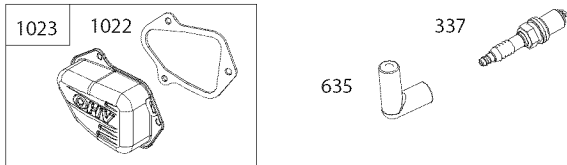

PARTS LIST

Craftsman Engine Model No. 09P602-0039-F1 For Craftsman Mower Model No. 247.374300