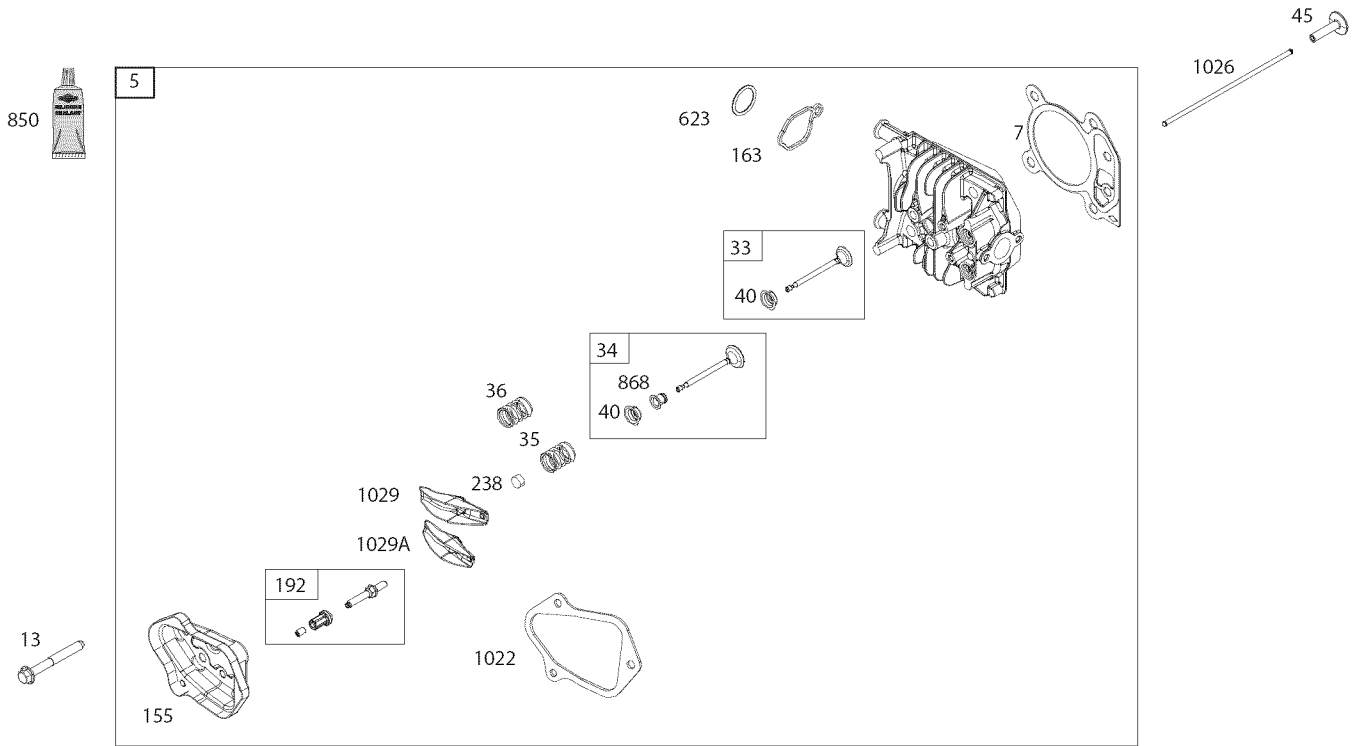

PARTS LIST

Craftsman Engine Model No. 09P602-0039-F1 For Craftsman Mower Model No. 247.374300