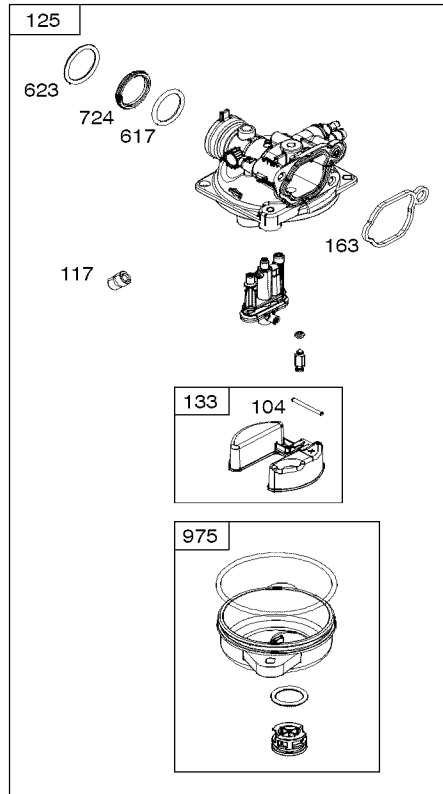

PARTS LIST

Craftsman Engine Model No. 09P602-0039-F1 For Craftsman Mower Model No. 247.374300

318

118

1127

11

163

875

1395

535

968