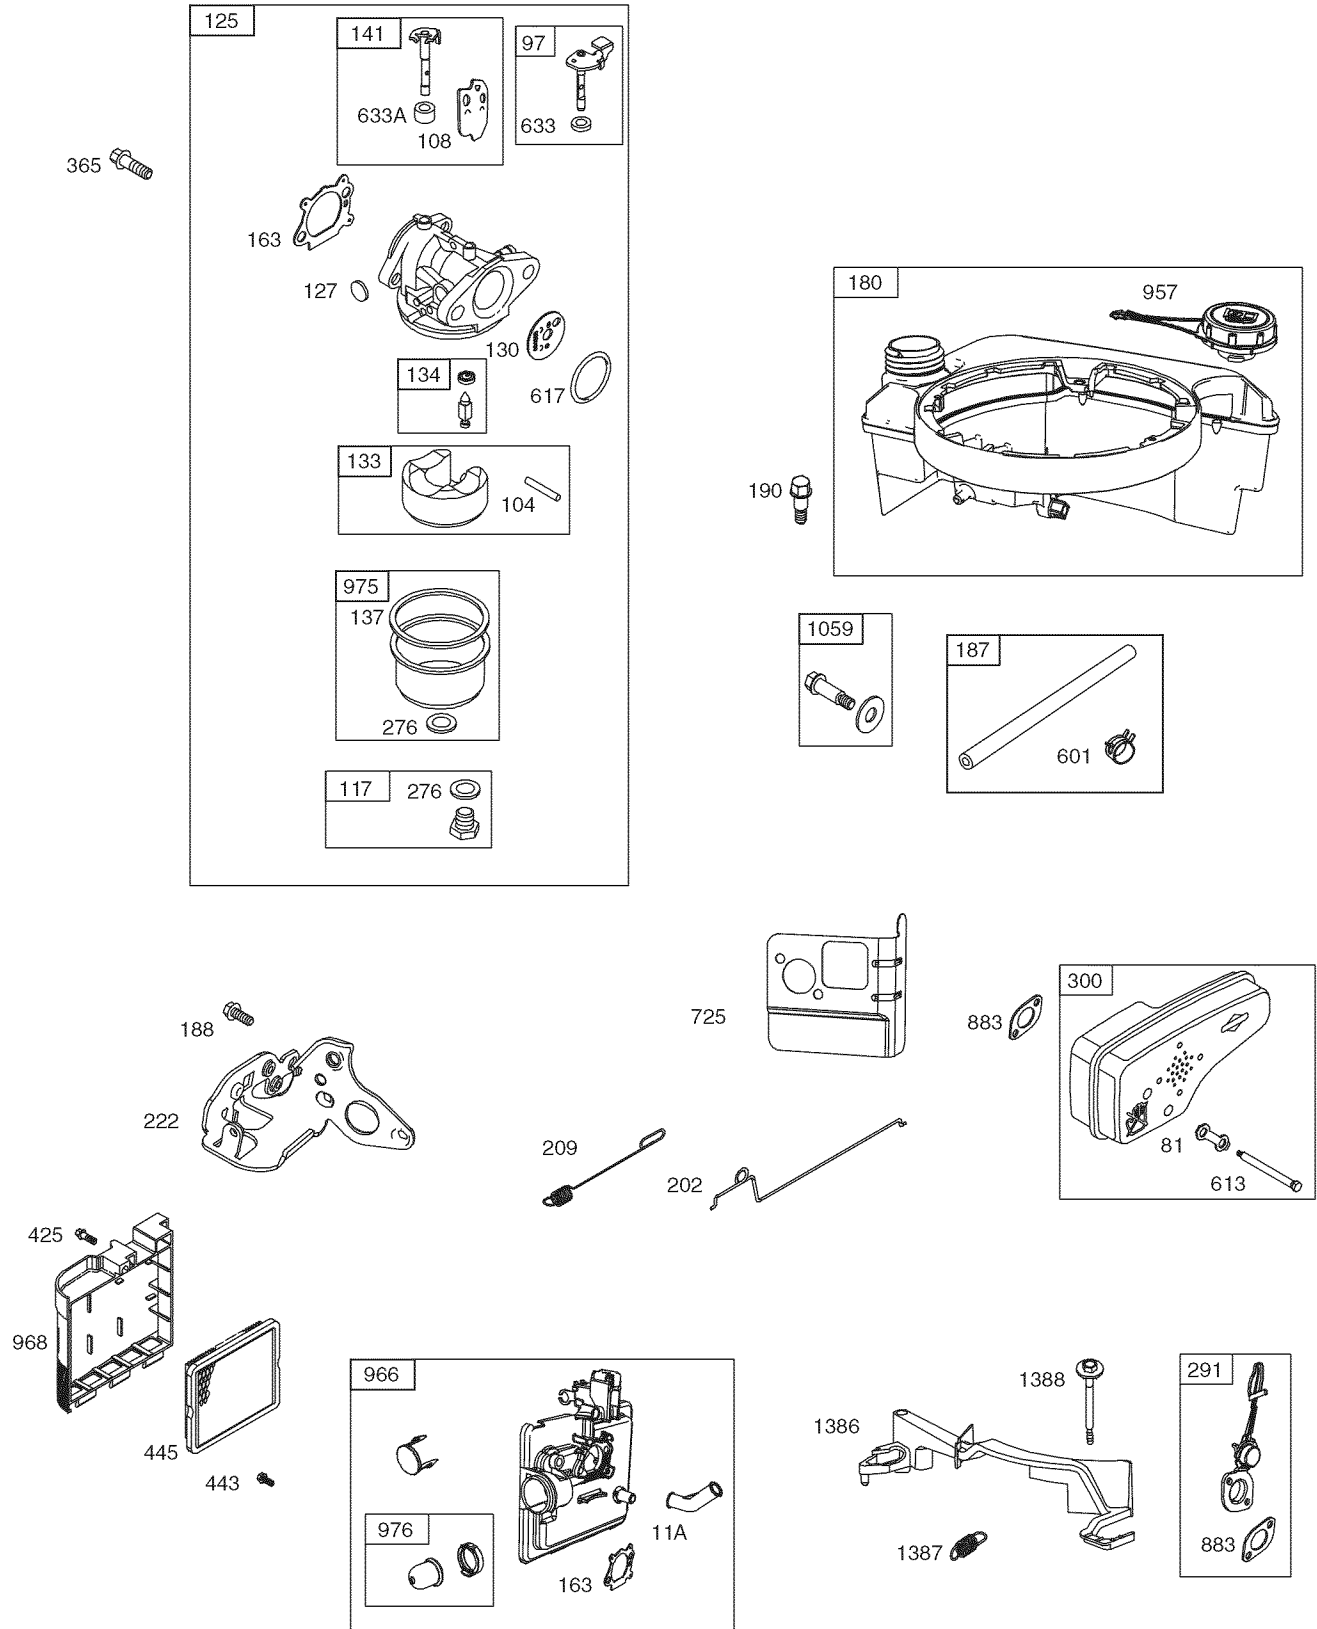

PARTS LIST

Craftsman Engine Model No. 126M02-6863-F1 For Craftsman Mower Model No. 247.370310