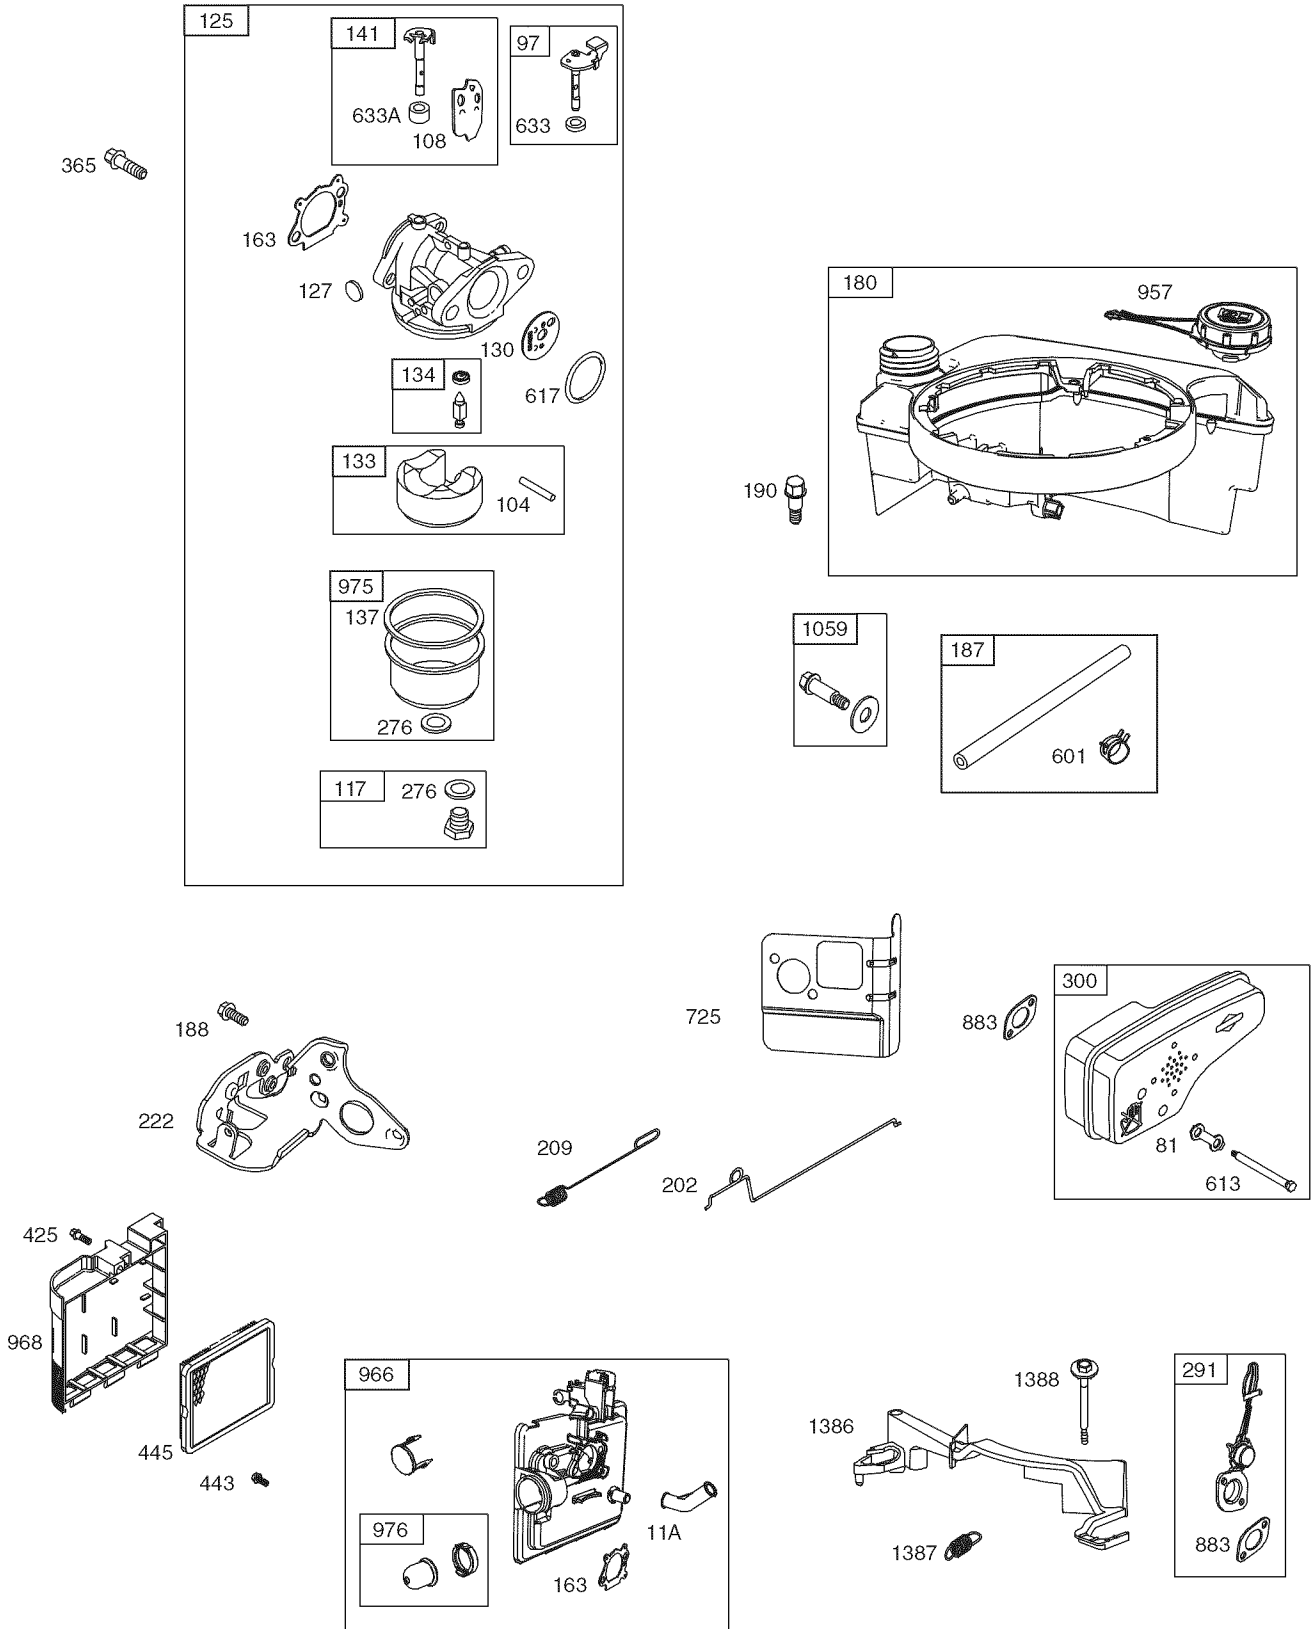

PARTS LIST

Craftsman Engine Model No. 126M02-6863-F1 For Craftsman Mower Model No. 247.370310

PARTS LIST

Craftsman Engine Model No. 126M02-6863-F1 For Craftsman Mower Model No. 247.370310

Ref. No.	Part No.	Description
1	590401	Cylinder Assembly
3	299819s	Seal-Oil (Magneto Side)
4	493279	Sump-Engine
5	590411	Head-Cylinder
7	799875	Gasket-Cylinder Head
8	590395	Breather Assembly
9	699472	Gasket-Breather
10	691125	Screw (Breather Assembly)
11	691781	Tube-Breather
11A	691923	Tube-Breather
12	692232	Gasket-Crankcase
13	590422	Screw (Cylinder Head)
15	691680	Plug-Oil Drain
16	797017	Crankshaft
20	399781s	Seal-Oil (PTO Side)
22	691092	Screw (Crankcase Cover/Sump)
23	691987	Flywheel
24	222698s	Key-Flywheel
25	590404	Piston Assembly (Standard)
	590405	Piston Assembly (.020" Oversize)
26	590402	Ring Set (Standard)
	590403	Ring Set (.020" Oversize)
27	691588	Lock-Piston Pin
28	298909	Pin-Piston
29	797306	Rod-Connecting
32	691664	Screw (Connecting Rod) (Short)
32A	695759	Screw (Connecting Rod) (Long)
33	590394	Valve-Exhaust
34	590393	Valve-Intake
35	691270	Spring-Valve (Intake)
36	691270	Spring-Valve (Exhaust)
37	793756	Guard-Flywheel
40	692194	Keeper-Valve
43	691997	Slinger-Governor/Oil
45	690548	Tappet-Valve
46	691449	Camshaft
48	N/A	Short Block (Not available at this printing)

Ref. No.	Part No.	Description
50	794305	Manifold-Intake
51	794306	Gasket-Intake
54	691650	Screw (Intake Manifold)
55	691421	Housing-Rewind Starter
58	697316	Rope-Starter
60	795426	Grip-Starter Rope
65	690837	Screw (Rewind Starter)
78	691108	Screw (Flywheel Guard)
81	691740	Lock-Muffler Screw
89	692348	Plug-Oil (Cylinder)
97	696565	Shaft-Throttle
104	797622	Pin-Float Hinge
108	795935	Valve-Choke
109	795936	Shaft-Choke
117	590440	Jet-Main (Standard)
121	498260	Kit-Carburetor Overhaul
125	799866	Carburetor
127	694468	Plug-Welch
130	696564	Valve-Throttle
133	398187	Float-Carburetor
134	398188	Kit-Needle/Seat
137	796610	Gasket-Float Bowl
141	796193	Kit - Choke Shaft
163	795629	Gasket-Air Cleaner
180	590490	Tank-Fuel
187	791766	Line-Fuel (Cut To Required Length)
188	693399	Screw (Control Bracket)
190	690940	Screw (Fuel Tank)
202	691829	Link-Mechanical Governor
209	699056	Spring-Governor (No Color)
222	793754	Bracket-Control
227	690783	Lever-Governor Control
276	271716	Washer-Sealing
287	690940	Screw (Dipstick Tube)
291	790830	Thermostat
300	790828	Muffler
304	790826	Housing-Blower