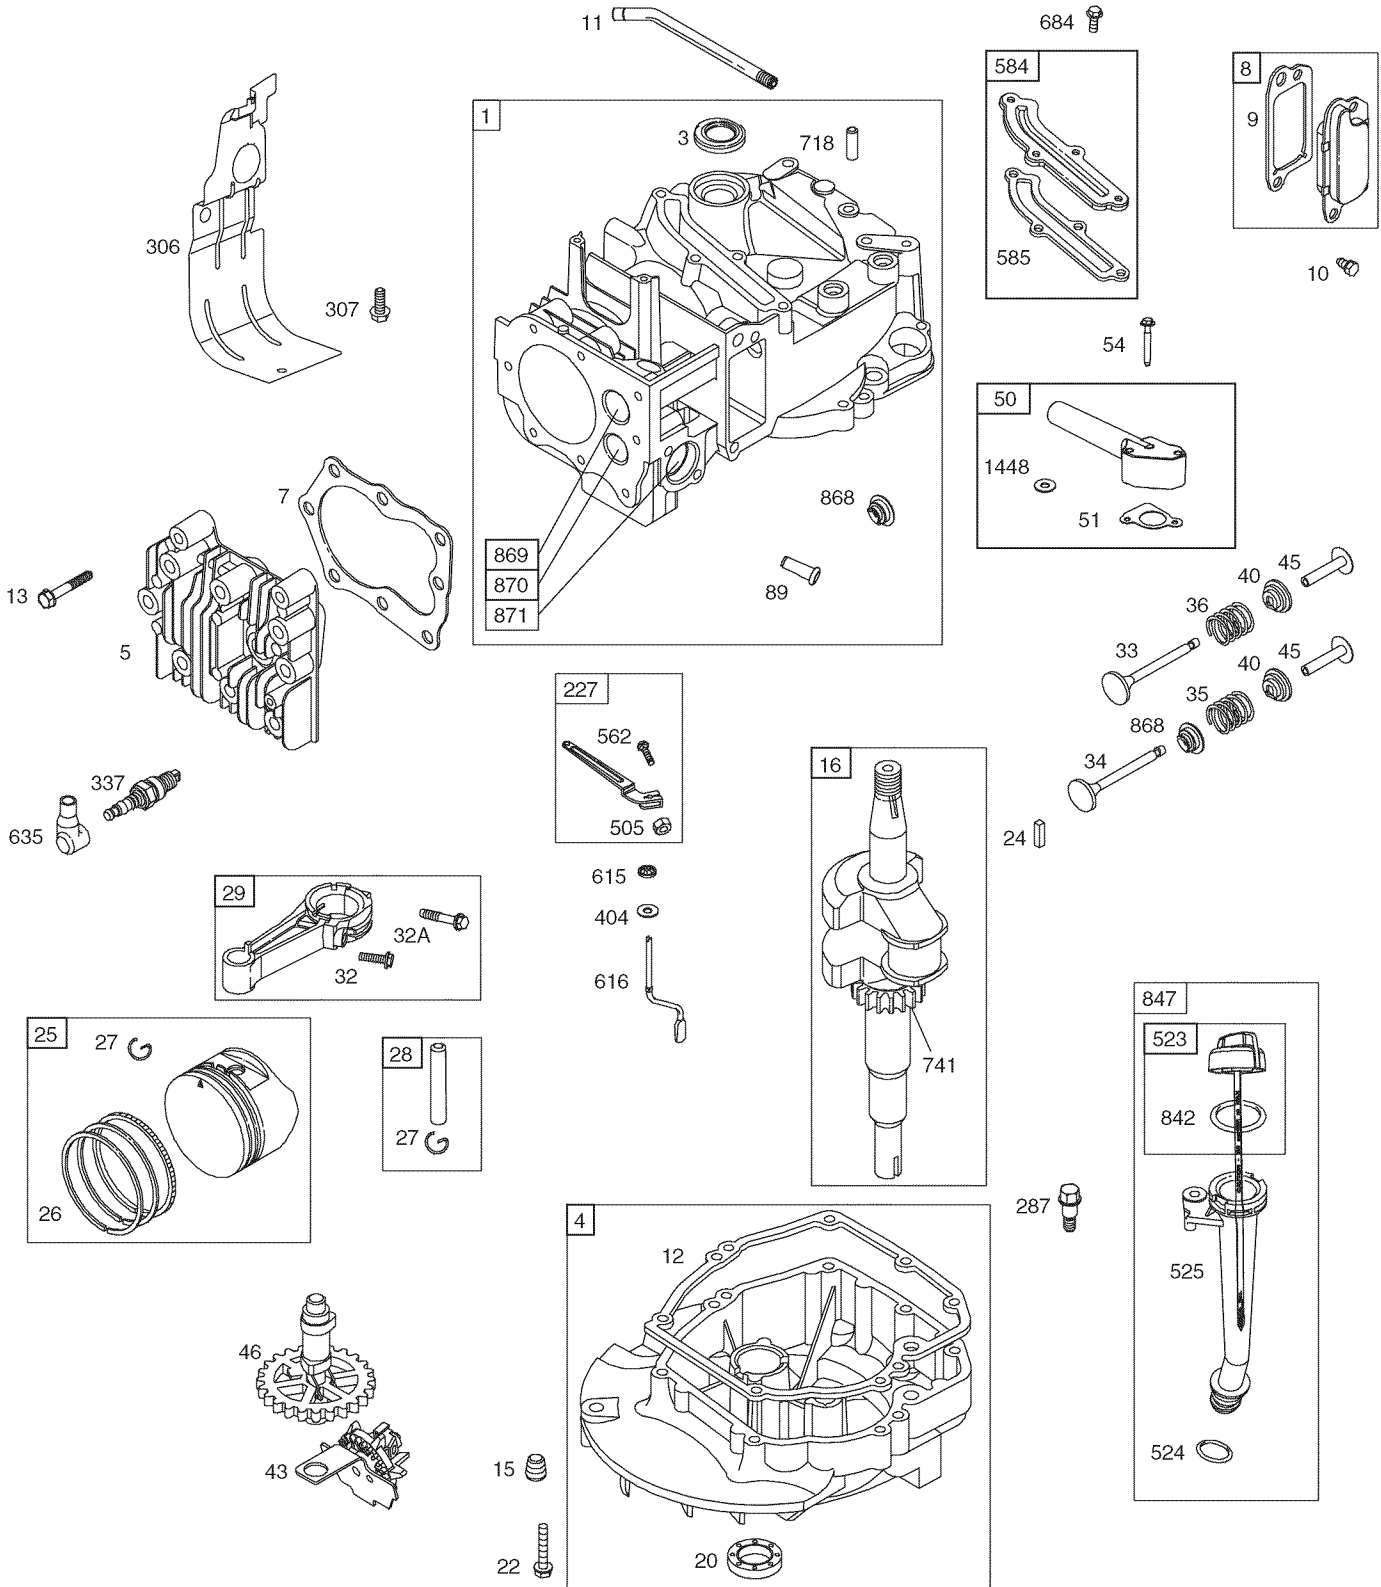

PARTS LIST

Craftsman Engine Model No. 126M02-6863-F1 For Craftsman Mower Model No. 247.370310

48 SHORTB LOCK

10580 PERATOR'SM ANUAL

1329 REPLACEMENTENGINE

1330 REPAIR MANUAL