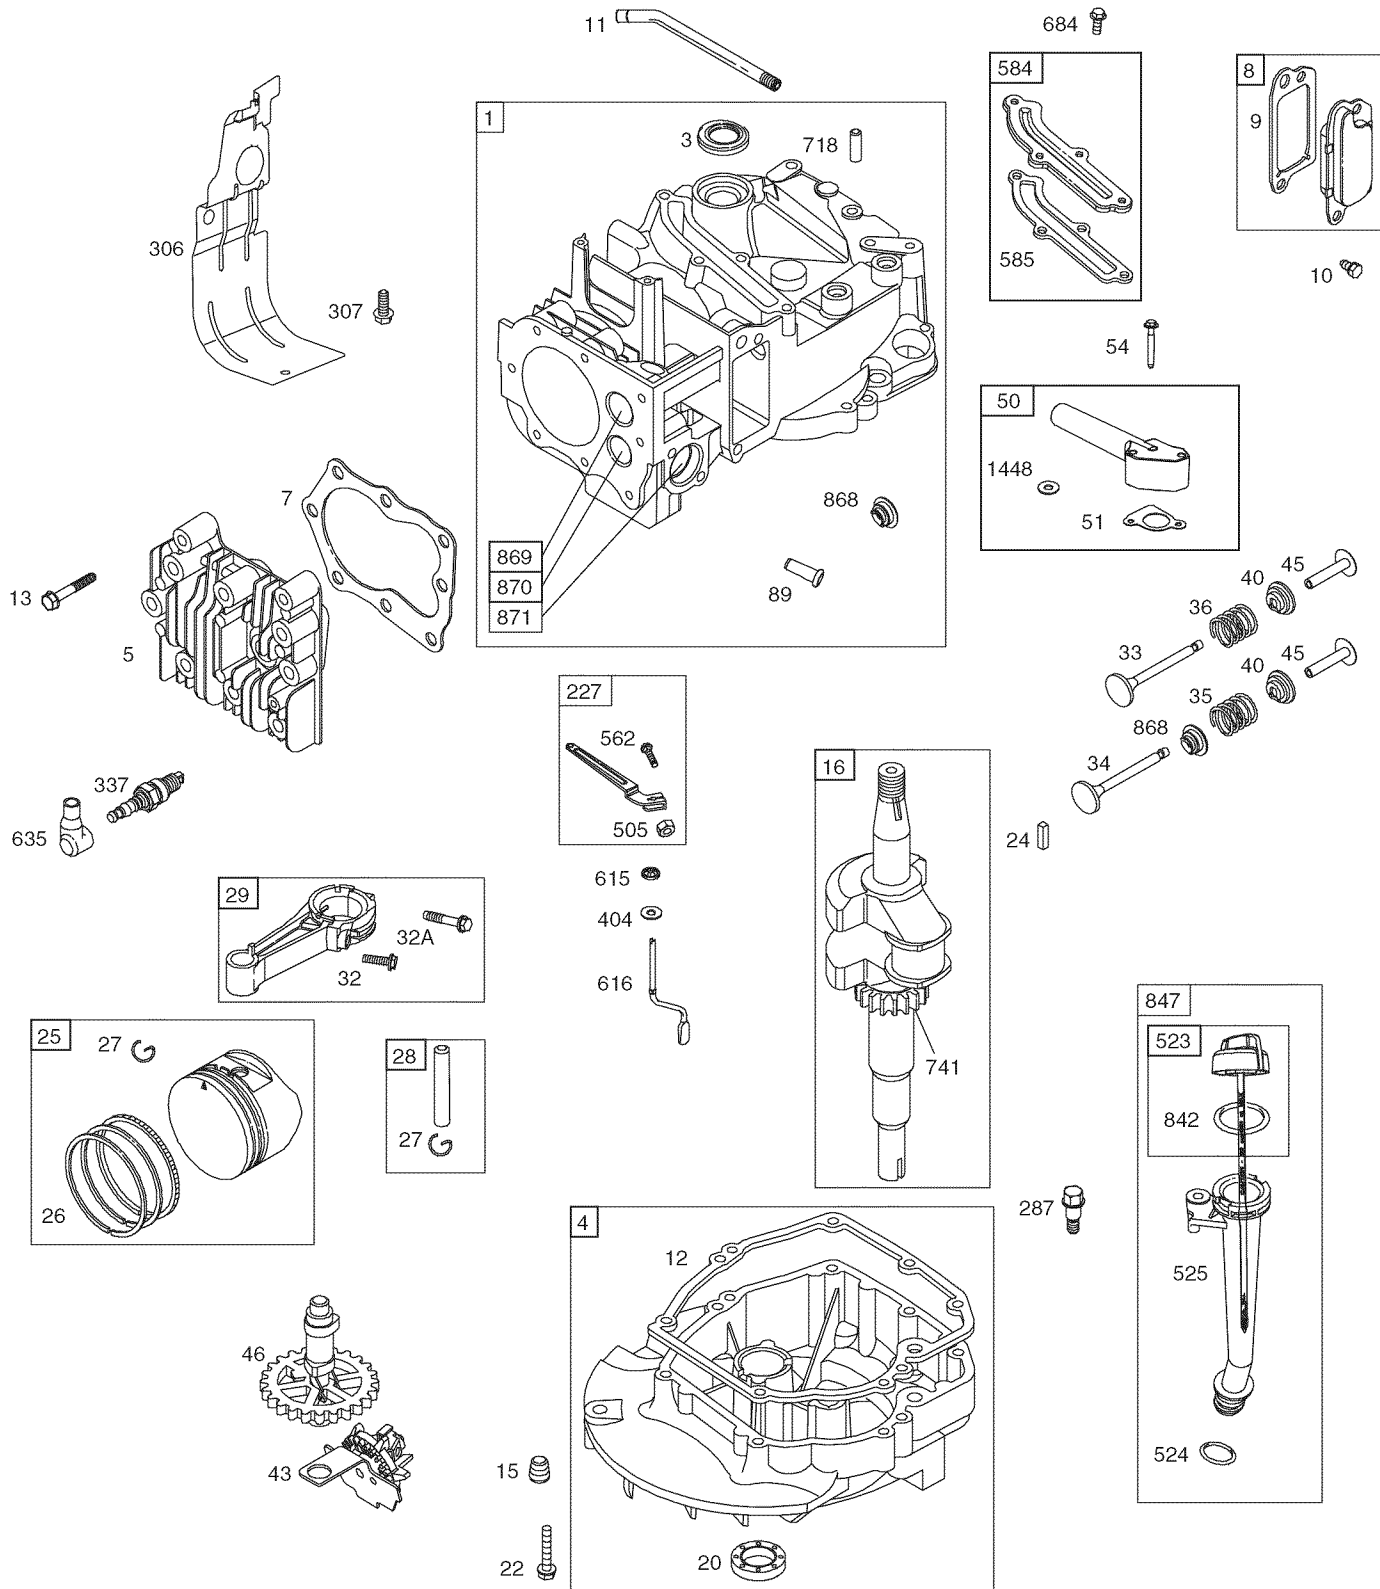

# PARTS LIST

## Craftsman Mower — Model No. 247.370310

Ref. No.	Part No.	Description
1	747-05184A	Blade Control
2	749-04681-0637	Upper Handle
3	747-05450	Grass Catcher Frame
4	749-04608A-0637	Lower Handle
5	720-0279	Wing Nut
6	710-1205	Rope Guide
7	710-04998	Carriage Screw ,5/16-18
8	964-04154	Grass Bag
9	720-04072A	Hand Knob
10	731-07486	Side Chute
11	725-0157	Cable Tie
12	712-04222	Nut, Sq., 1/4-20
13	631-04369A	Rear Discharge Door Assembly
14	747-0710A	Hinge Pin
15	787-01779	Chute Deflector Bracket
16	732-04673	Torsion Spring - RH
17	634-04642	Wheel, 7 x 2
18	921-04041	Water Nozzle Adapter
19	710-05073	Screw, 1/4-20 x .500
20	787-01874B-4044	Deck - 21"
21	987-02516	Hinged Mulch Plug Assembly
22	732-04674	Torsion Spring - LH
23	748-04096	Blade Adapter
24	942-0741A	Mulching Blade

Ref. No.	Part No.	Description
25	710-1044	Screw , 3/8-24 x 1.50
26	731-07531	Hub Cap - Front
	731-07173	Hub Cap - Rear
27	738-04419A	Sldr. Screw, .375 x .126 x 1/4-20
28	712-04217	Flange Lock Nut, 3/8-16
29	720-04130	Adjustment Lever Knob
30	720-04123A	Wing Nut
31	736-0524B	Blade Bell Support
32	712-04064	Nut, Flange Lock, 1/4-20
33	634-04659	Wheel, 8 x 2
34	946-04661	Control Cable
35	710-04683A	TT Screw, 3/8-16 x 1.0
36	731-07203	Trail shield
37	731-07174A	Front Cover
38	732-1014C	Torsion Spring
39	787-01818A-0637	Front Height Adjuster Plate
40	911-04142	Rear Axle Assembly
41	911-04143B	Front Axle Assembly
42	710-04995A	Screw, 5/16-14 x .750
43	710-0895	Screw, 1/4-15 x .750
44	738-04278	Screw, 1/4-20 x .500
45	731-07487	Deck Wash Nozzle
N/A		Engine (see breakdown)
		B & S Model No. 126M02-6863-F1

# PARTS LIST

Craftsman Engine Model No. 126M02-6863-F1 For Craftsman Mower Model No. 247.370310

48 SHORTB LOCK

10580 PERATOR'SM ANUAL

1329 REPLACEMENTENGINE

1330 REPAIR MANUAL