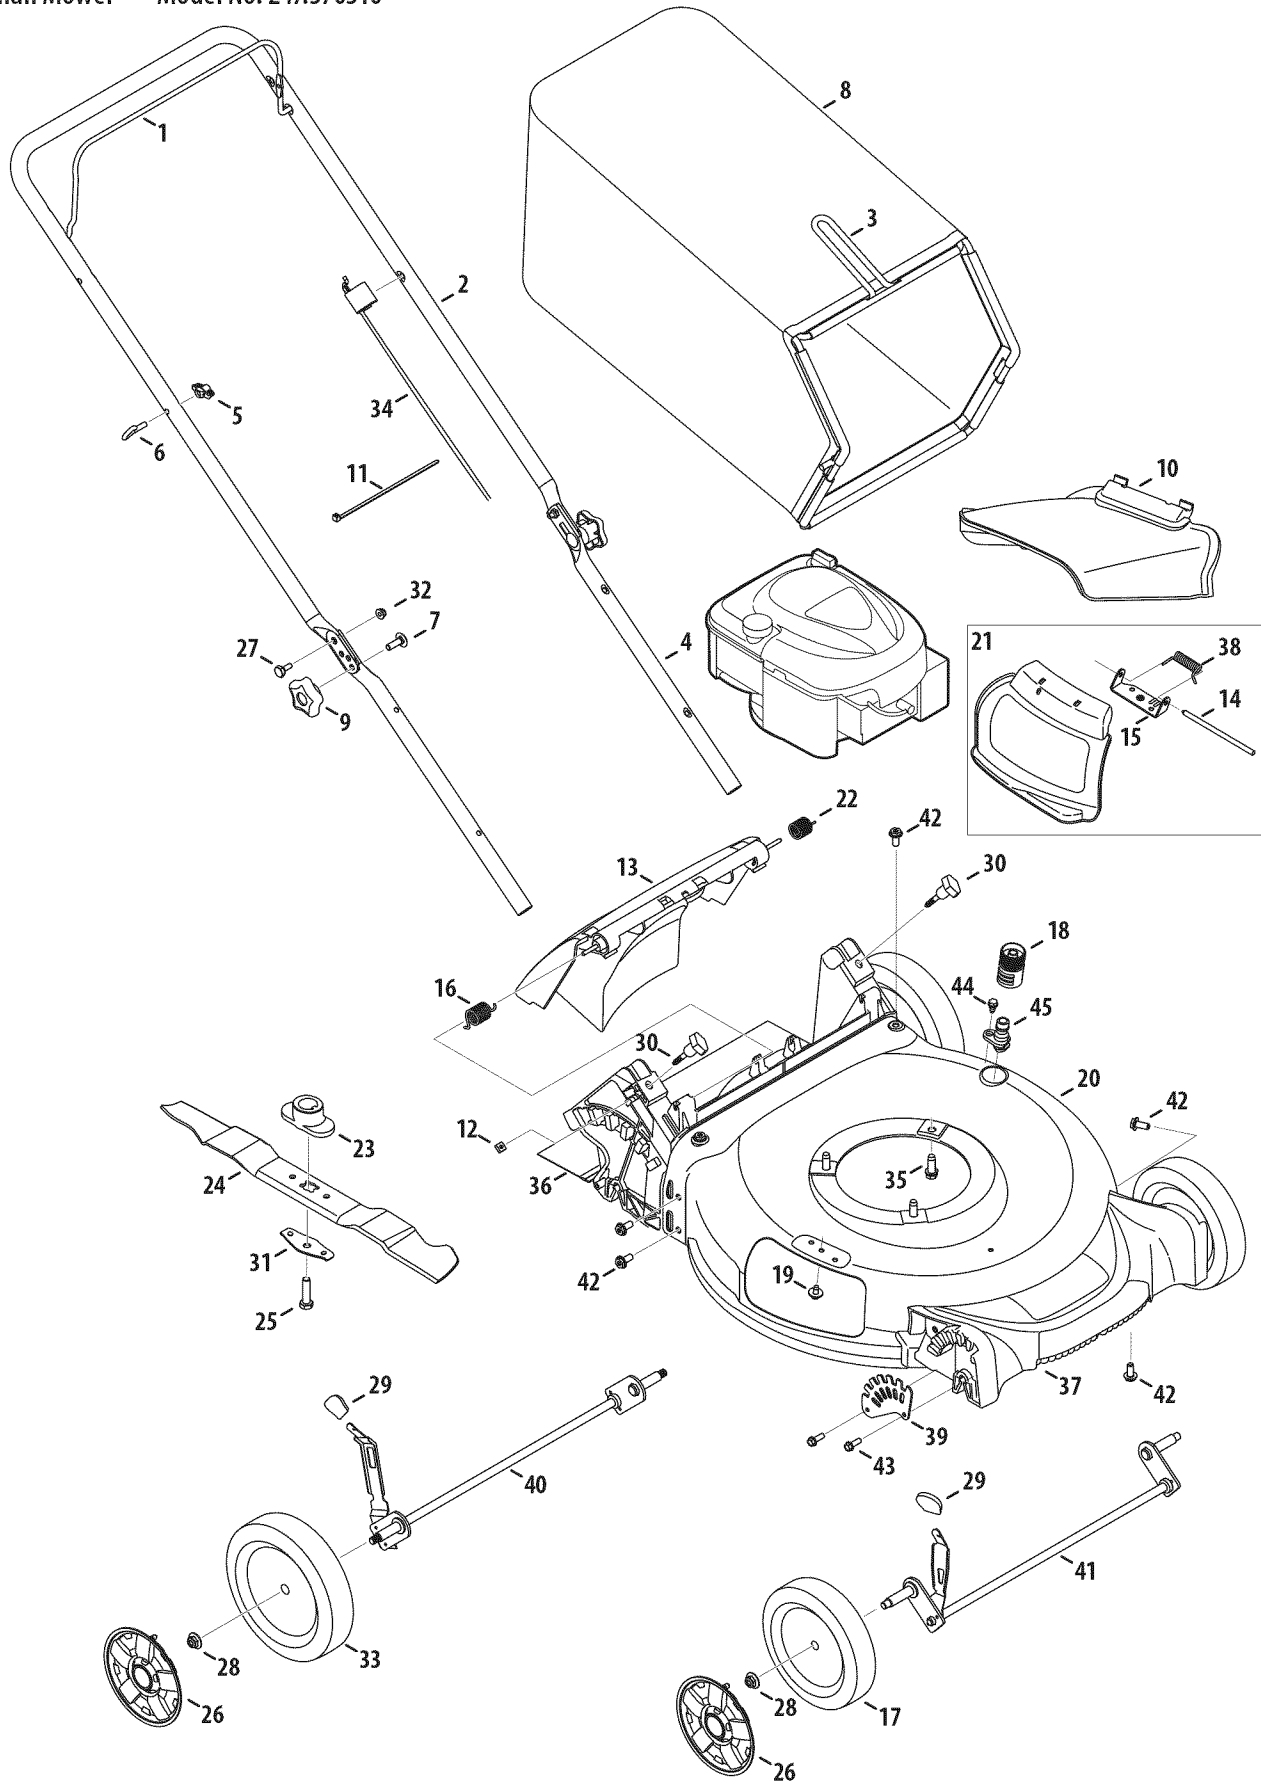

# PARTS LIST

Craftsman Mower — Model No. 247.370310

# PARTS LIST

## Craftsman Mower — Model No. 247.370310

Ref. No.	Part No.	Description
1	747-05184A	Blade Control
2	749-04681-0637	Upper Handle
3	747-05450	Grass Catcher Frame
4	749-04608A-0637	Lower Handle
5	720-0279	Wing Nut
6	710-1205	Rope Guide
7	710-04998	Carriage Screw ,5/16-18
8	964-04154	Grass Bag
9	720-04072A	Hand Knob
10	731-07486	Side Chute
11	725-0157	Cable Tie
12	712-04222	Nut, Sq., 1/4-20
13	631-04369A	Rear Discharge Door Assembly
14	747-0710A	Hinge Pin
15	787-01779	Chute Deflector Bracket
16	732-04673	Torsion Spring - RH
17	634-04642	Wheel, 7 x 2
18	921-04041	Water Nozzle Adapter
19	710-05073	Screw, 1/4-20 x .500
20	787-01874B-4044	Deck - 21"
21	987-02516	Hinged Mulch Plug Assembly
22	732-04674	Torsion Spring - LH
23	748-04096	Blade Adapter
24	942-0741A	Mulching Blade

Ref. No.	Part No.	Description
25	710-1044	Screw , 3/8-24 x 1.50
26	731-07531	Hub Cap - Front
	731-07173	Hub Cap - Rear
27	738-04419A	Sldr. Screw, .375 x .126 x 1/4-20
28	712-04217	Flange Lock Nut, 3/8-16
29	720-04130	Adjustment Lever Knob
30	720-04123A	Wing Nut
31	736-0524B	Blade Bell Support
32	712-04064	Nut, Flange Lock, 1/4-20
33	634-04659	Wheel, 8 x 2
34	946-04661	Control Cable
35	710-04683A	TT Screw, 3/8-16 x 1.0
36	731-07203	Trail shield
37	731-07174A	Front Cover
38	732-1014C	Torsion Spring
39	787-01818A-0637	Front Height Adjuster Plate
40	911-04142	Rear Axle Assembly
41	911-04143B	Front Axle Assembly
42	710-04995A	Screw, 5/16-14 x .750
43	710-0895	Screw, 1/4-15 x .750
44	738-04278	Screw, 1/4-20 x .500
45	731-07487	Deck Wash Nozzle
N/A		Engine (see breakdown)
		B & S Model No. 126M02-6863-F1