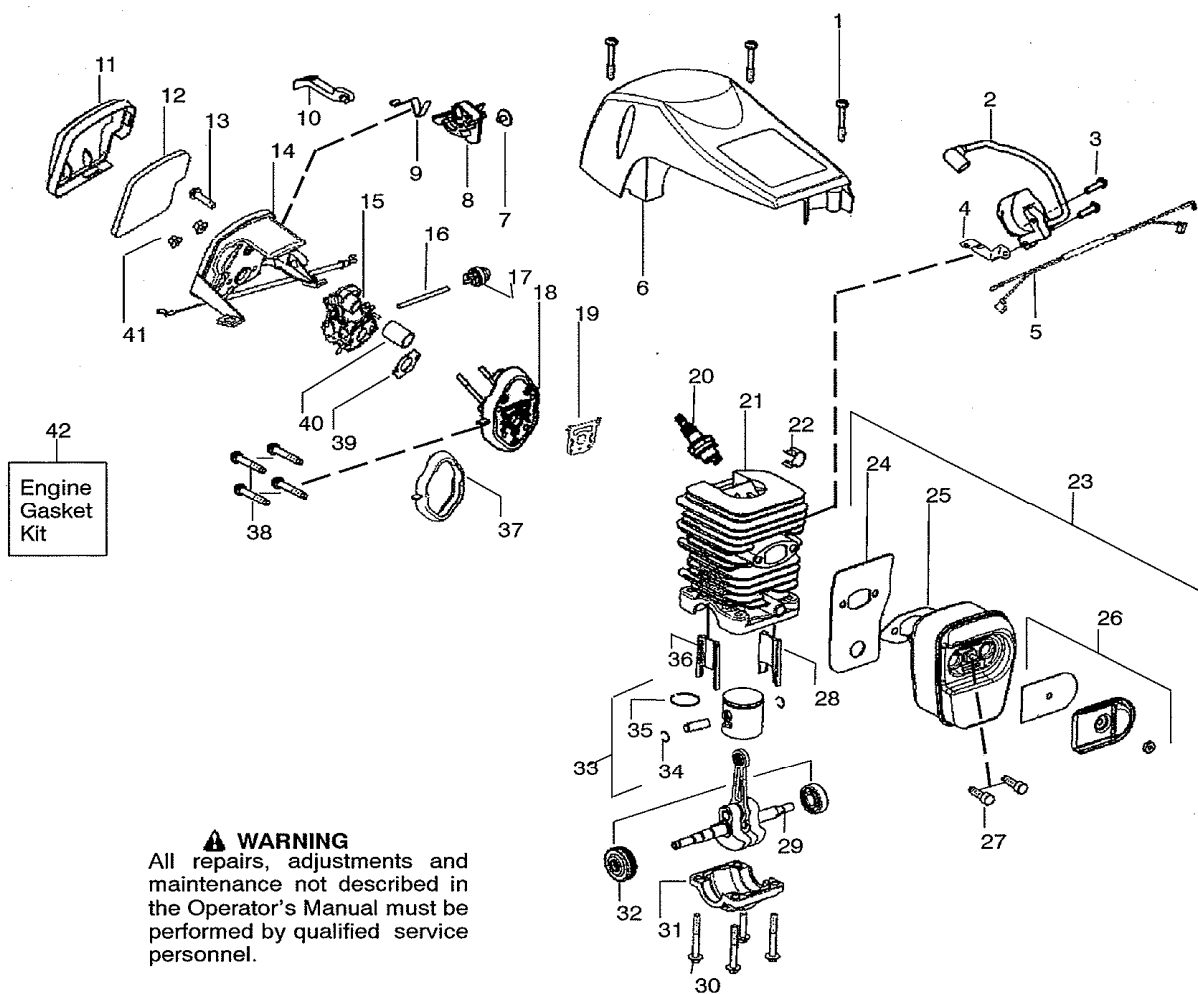

⚠ WARNING

All repairs, adjustments and maintenance not described in the Operator's Manual must be performed by qualified service personnel.

Ref.	Part No	Description
1	530071927	Saver trigger
2	545011906	Handle cover
3	530016433	Screw
4	530023877	Fuel line fitting
5	580727101	Kit-fuel line
6	530095646	In-tank fuel filte...
7	545012106	Handle
8	530059475	Spring isolator
10	530057905	Chainsaw clutch dr...
12	530057907	Clutch
13	530016419	Clutch washer
14	530015906	Screw
15	577858501	Chainsaw fuel cap ...
16	530015922	Speed nut
17	545016308	Chainsaw flywheel ...
18	530015127	Washer
19	530016134	Flywheel nut
20	530021179	Shoulder screw
21	530059677	Starter hub
22	530021180	Starter spring
23	530071966	Recoil starter rep...
24	578387201	Fan housing
25	530056402	Start handle
26	530069232	Rope
27	530016432	Screw m5.38-14 x 2...
28	576657801	Start spring
29	530016080	Screw
30	545045701	European baffle
31	530058786	Gas chainsaw oil v...

Ref.	Part No	Description
32	530057236	Oil cap
33	530057880	Hand guard
34	530016416	Hand guard spring
35	579061501	Chainsaw chassis a...
36	530071893	Chainsaw chain bra...
37	530016432	Screw m5.38-14 x 2...
38	530016133	Bolt, bar
39	530057910	Bar mounting plate
40	530015917	Bar nut
41	579325302	Clutch assembly
42	530069611	Chainsaw bar adjus...
43	530015826	Adjustable bar - p...
44	530038593	Retainer
45	71-3619	Chainsaw 18-in. ch...
46	71-36638	Bar 18"
47	530071945	Washer
48	530016432	Screw m5.38-14 x 2...
49	530016443	M 5.0 x 0.8
50	530059480	Spring isolator
51	530015906	Screw
52	530059479	Spring isolator
53	530057878	Handle
54	530057924	Gas chainsaw oil p...
55	530016432	Screw m5.38-14 x 2...
56	530071891	Oil pump
57	545227101	Scp#6-19x.43
58	530057931	Gas chainsaw oil p...
59	530037820	Worm gear spacer