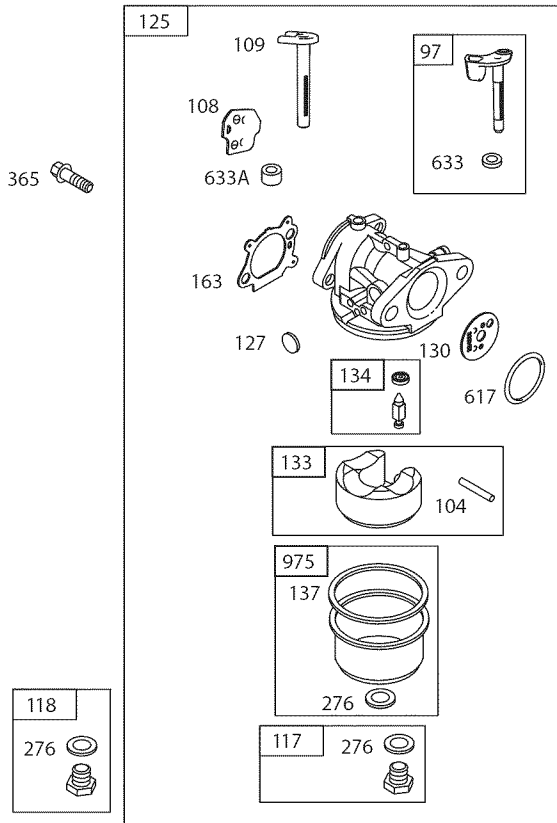

PARTS LIST

Craftsman Engine Model No. 126T02-0795-B1 For Craftsman Mower Model No. 247.38908