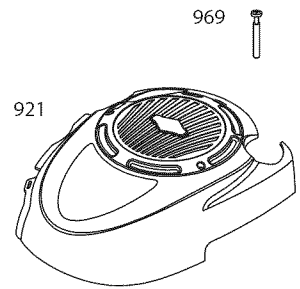

# PARTS LIST

Craftsman Engine Model No. 126T02-0795-B1 For Craftsman Mower Model No. 247.38908

# PARTS LIST

Craftsman Engine Model No. 126T02-0795-B1 For Craftsman Mower Model No. 247.38908

Ref. No.	Part No.	Description
1	697322	Cylinder Assembly
2	399269	Kit-Bushing/Seal (Magneto Side)
3•	299819s	Seal-Oil (Magneto Side)
4	493279	Sump-Engine
5	691160	Head-Cylinder
7•+	692249	Gasket-Cylinder Head
8	695250	Breather Assembly
9	699472	Gasket-Breather
10	691125	Screw (Breather Assembly)
11	691781	Tube-Breather
11A	691923	Tube-Breather
12•	692232	Gasket-Crankcase
13	690912	Screw (Cylinder Head)
15	691680	Plug-Oil Drain
16	691450	Crankshaft
20•	399781s	Seal-Oil (PTO Side)
22	691092	Screw (Crankcase Cover/Sump)
23	691987	Flywheel
24	222698s	Key-Flywheel
25	797302	Piston Assembly (Standard)
	797303	Piston Assembly (.020" Oversize)
26	797304	Ring Set (Standard)
	797305	Ring Set (.020" Oversize)
27	691588	Lock-Piston Pin
28	298909	Pin-Piston