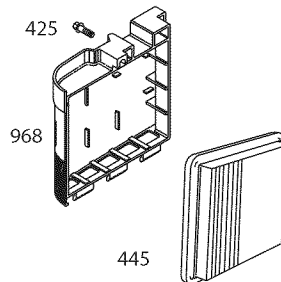

PARTS LIST

Craftsman Engine Model No. 126T02-0795-B1 For Craftsman Mower Model No. 247.38908