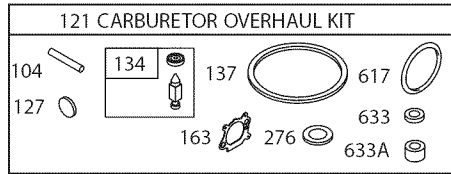

PARTS LIST

Craftsman Engine Model No. 126T02-0795-B1 For Craftsman Mower Model No. 247.38908