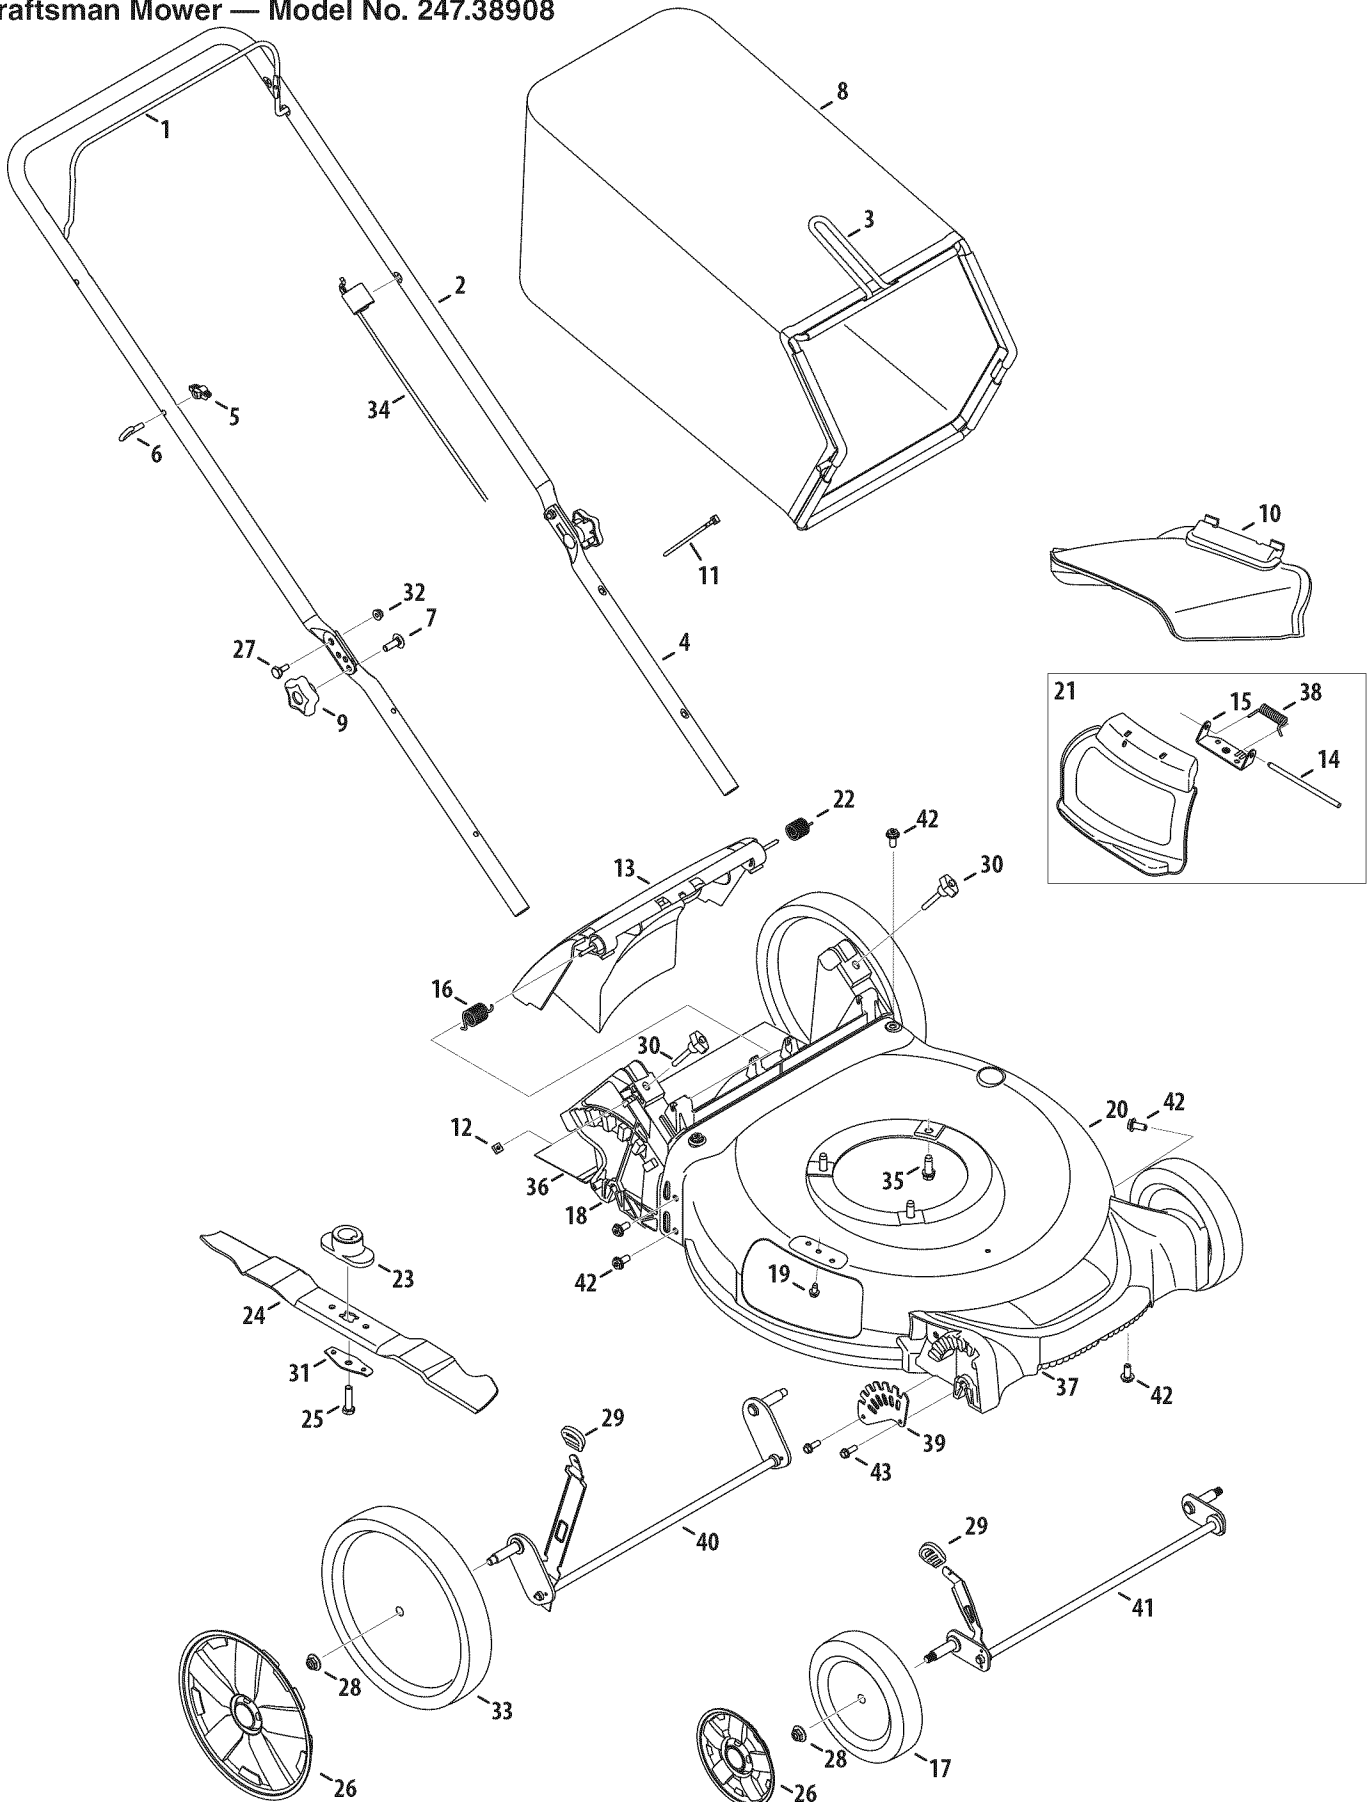

# PARTS LIST

Craftsman Mower — Model No. 247.38908

# PARTS LIST

## Craftsman Mower — Model No. 247.38908

Ref. No.	Part No.	Description
1	747-05184	Blade Control
2	749-04681-0637	Upper Handle
3	747-05226-0637	Grass Catcher Frame
4	749-04608A-0637	Lower Handle
5	720-0279	Wing Nut
6	710-1205	Rope Guide
7	710-04998	Carriage Screw ,5/16-18
8	964-04119	Grass Bag
9	720-04072A	Hand Knob
10	731-07486	Side Chute
11	725-0157	Cable Tie
12	712-04222	Nut, Sq., 1/4-20
13	631-04369	Rear Discharge Door Assembly
14	747-0710	Hinge Pin
15	787-01779	Chute Deflector Bracket
16	732-04673	Torsion Spring - RH
17	634-04642	Wheel, 7 x 2
18	731-07139	Rear Baffle
19	710-05073	Screw, 1/4-20 x .500
20	787-01776-4044	Deck - 21"
21	987-02516	Hinged Mulch Plug Assembly
22	732-04674	Torsion Spring - LH

Ref. No.	Part No.	Description
23	748-04096	Blade Adapter
24	942-0741A	Mulching Blade
25	710-1044	Screw , 3/8-24 x 1.50
26	731-07530	Hub Cap - Front
	731-07517	Hub Cap - Rear
27	738-04419A	Sldr. Screw, .375 x .126 x 1/4-20
28	712-04217	Flange Lock Nut, 3/8-16
29	720-04130	Adjustment Lever Knob
30	720-04123	Wing Nut
31	736-0524B	Blade Bell Support
32	712-04064	Nut, Flange Lock, 1/4-20
33	634-04630	Wheel, 11 x 2
34	946-04661	Control Cable
35	710-0654A	TT Sems Screw, 3/8-16 x 1.0
36	731-07203	Trail shield
37	731-07174	Front Cover
38	732-1014	Torsion Spring
39	787-01818-0637	Front Height Adjuster Plate
40	911-04144	Rear Axle Assembly
41	911-04143	Front Axle Assembly
42	710-04995	Screw, 5/16-14 x .750
43	710-0895	Screw, 1/4-15 x .750