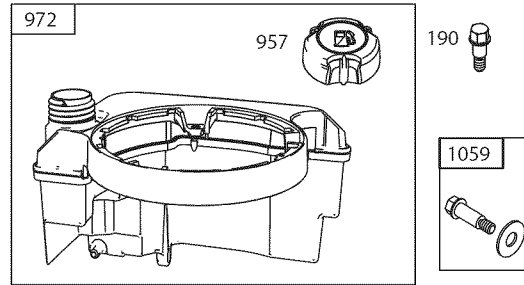

PARTS LIST

Craftsman Engine Model No. 126T02-0795-B1 For Craftsman Mower Model No. 247.38908