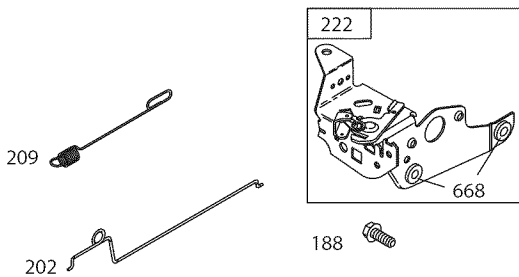

PARTS LIST

Craftsman Engine Model No. 126T02-0795-B1 For Craftsman Mower Model No. 247.38908