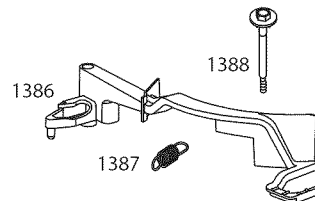

PARTS LIST

Craftsman Engine Model No. 126T02-0795-B1 For Craftsman Mower Model No. 247.38908