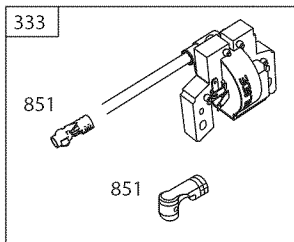

Ref. No.	Part No.	Description
23	748-04096	Blade Adapter
24	942-0741A	Mulching Blade
25	710-1044	Screw , 3/8-24 x 1.50
26	731-07530	Hub Cap - Front
	731-07517	Hub Cap - Rear
27	738-04419A	Sldr. Screw, .375 x .126 x 1/4-20
28	712-04217	Flange Lock Nut, 3/8-16
29	720-04130	Adjustment Lever Knob
30	720-04123	Wing Nut
31	736-0524B	Blade Bell Support
32	712-04064	Nut, Flange Lock, 1/4-20
33	634-04630	Wheel, 11 x 2
34	946-04661	Control Cable
35	710-0654A	TT Sems Screw, 3/8-16 x 1.0
36	731-07203	Trail shield
37	731-07174	Front Cover
38	732-1014	Torsion Spring
39	787-01818-0637	Front Height Adjuster Plate
40	911-04144	Rear Axle Assembly
41	911-04143	Front Axle Assembly
42	710-04995	Screw, 5/16-14 x .750
43	710-0895	Screw, 1/4-15 x .750

# PARTS LIST

Craftsman Engine Model No. 126T02-0795-B1 For Craftsman Mower Model No. 247.38908

# PARTS LIST

Craftsman Engine Model No. 126T02-0795-B1 For Craftsman Mower Model No. 247.38908

Ref. No.	Part No.	Description
1	697322	Cylinder Assembly
2	399269	Kit-Bushing/Seal (Magneto Side)
3•	299819s	Seal-Oil (Magneto Side)
4	493279	Sump-Engine
5	691160	Head-Cylinder
7•+	692249	Gasket-Cylinder Head
8	695250	Breather Assembly
9	699472	Gasket-Breather
10	691125	Screw (Breather Assembly)
11	691781	Tube-Breather
11A	691923	Tube-Breather
12•	692232	Gasket-Crankcase
13	690912	Screw (Cylinder Head)
15	691680	Plug-Oil Drain
16	691450	Crankshaft
20•	399781s	Seal-Oil (PTO Side)
22	691092	Screw (Crankcase Cover/Sump)
23	691987	Flywheel
24	222698s	Key-Flywheel
25	797302	Piston Assembly (Standard)
	797303	Piston Assembly (.020" Oversize)
26	797304	Ring Set (Standard)
	797305	Ring Set (.020" Oversize)
27	691588	Lock-Piston Pin
28	298909	Pin-Piston