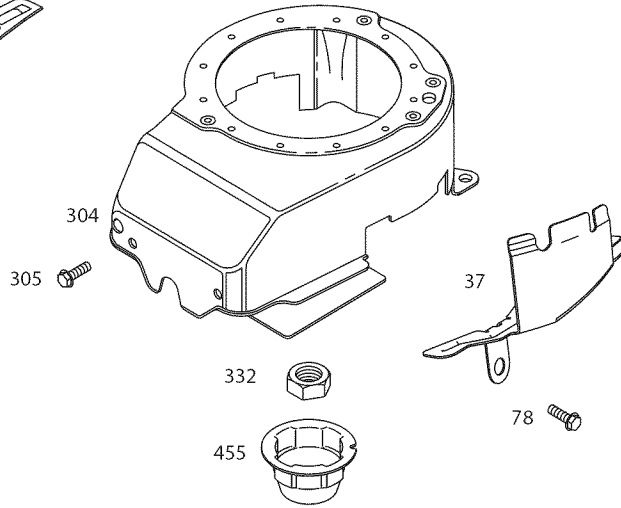

Ref. No.	Part No.	Description
23	748-04096	Blade Adapter
24	942-0741A	Mulching Blade
25	710-1044	Screw , 3/8-24 x 1.50
26	731-07530	Hub Cap - Front
	731-07517	Hub Cap - Rear
27	738-04419A	Sldr. Screw, .375 x .126 x 1/4-20
28	712-04217	Flange Lock Nut, 3/8-16
29	720-04130	Adjustment Lever Knob
30	720-04123	Wing Nut
31	736-0524B	Blade Bell Support
32	712-04064	Nut, Flange Lock, 1/4-20
33	634-04630	Wheel, 11 x 2
34	946-04661	Control Cable
35	710-0654A	TT Sems Screw, 3/8-16 x 1.0
36	731-07203	Trail shield
37	731-07174	Front Cover
38	732-1014	Torsion Spring
39	787-01818-0637	Front Height Adjuster Plate
40	911-04144	Rear Axle Assembly
41	911-04143	Front Axle Assembly
42	710-04995	Screw, 5/16-14 x .750
43	710-0895	Screw, 1/4-15 x .750

# PARTS LIST

Craftsman Engine Model No. 126T02-0795-B1 For Craftsman Mower Model No. 247.38908

Ref. No.	Part No.	Description
1	697322	Cylinder Assembly
2	399269	Kit-Bushing/Seal (Magneto Side)
3•	299819s	Seal-Oil (Magneto Side)
4	493279	Sump-Engine
5	691160	Head-Cylinder
7•+	692249	Gasket-Cylinder Head
8	695250	Breather Assembly
9	699472	Gasket-Breather
10	691125	Screw (Breather Assembly)
11	691781	Tube-Breather
11A	691923	Tube-Breather
12•	692232	Gasket-Crankcase
13	690912	Screw (Cylinder Head)
15	691680	Plug-Oil Drain
16	691450	Crankshaft
20•	399781s	Seal-Oil (PTO Side)
22	691092	Screw (Crankcase Cover/Sump)
23	691987	Flywheel
24	222698s	Key-Flywheel
25	797302	Piston Assembly (Standard)
	797303	Piston Assembly (.020" Oversize)
26	797304	Ring Set (Standard)
	797305	Ring Set (.020" Oversize)
27	691588	Lock-Piston Pin
28	298909	Pin-Piston