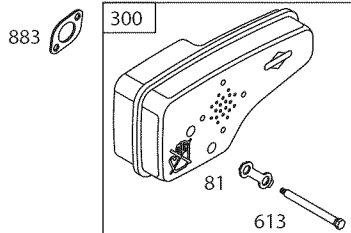

PARTS LIST

Craftsman Engine Model No. 126T02-0795-B1 For Craftsman Mower Model No. 247.38908