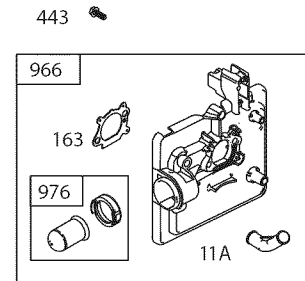

PARTS LIST

Craftsman Engine Model No. 126T02-0795-B1 For Craftsman Mower Model No. 247.38908