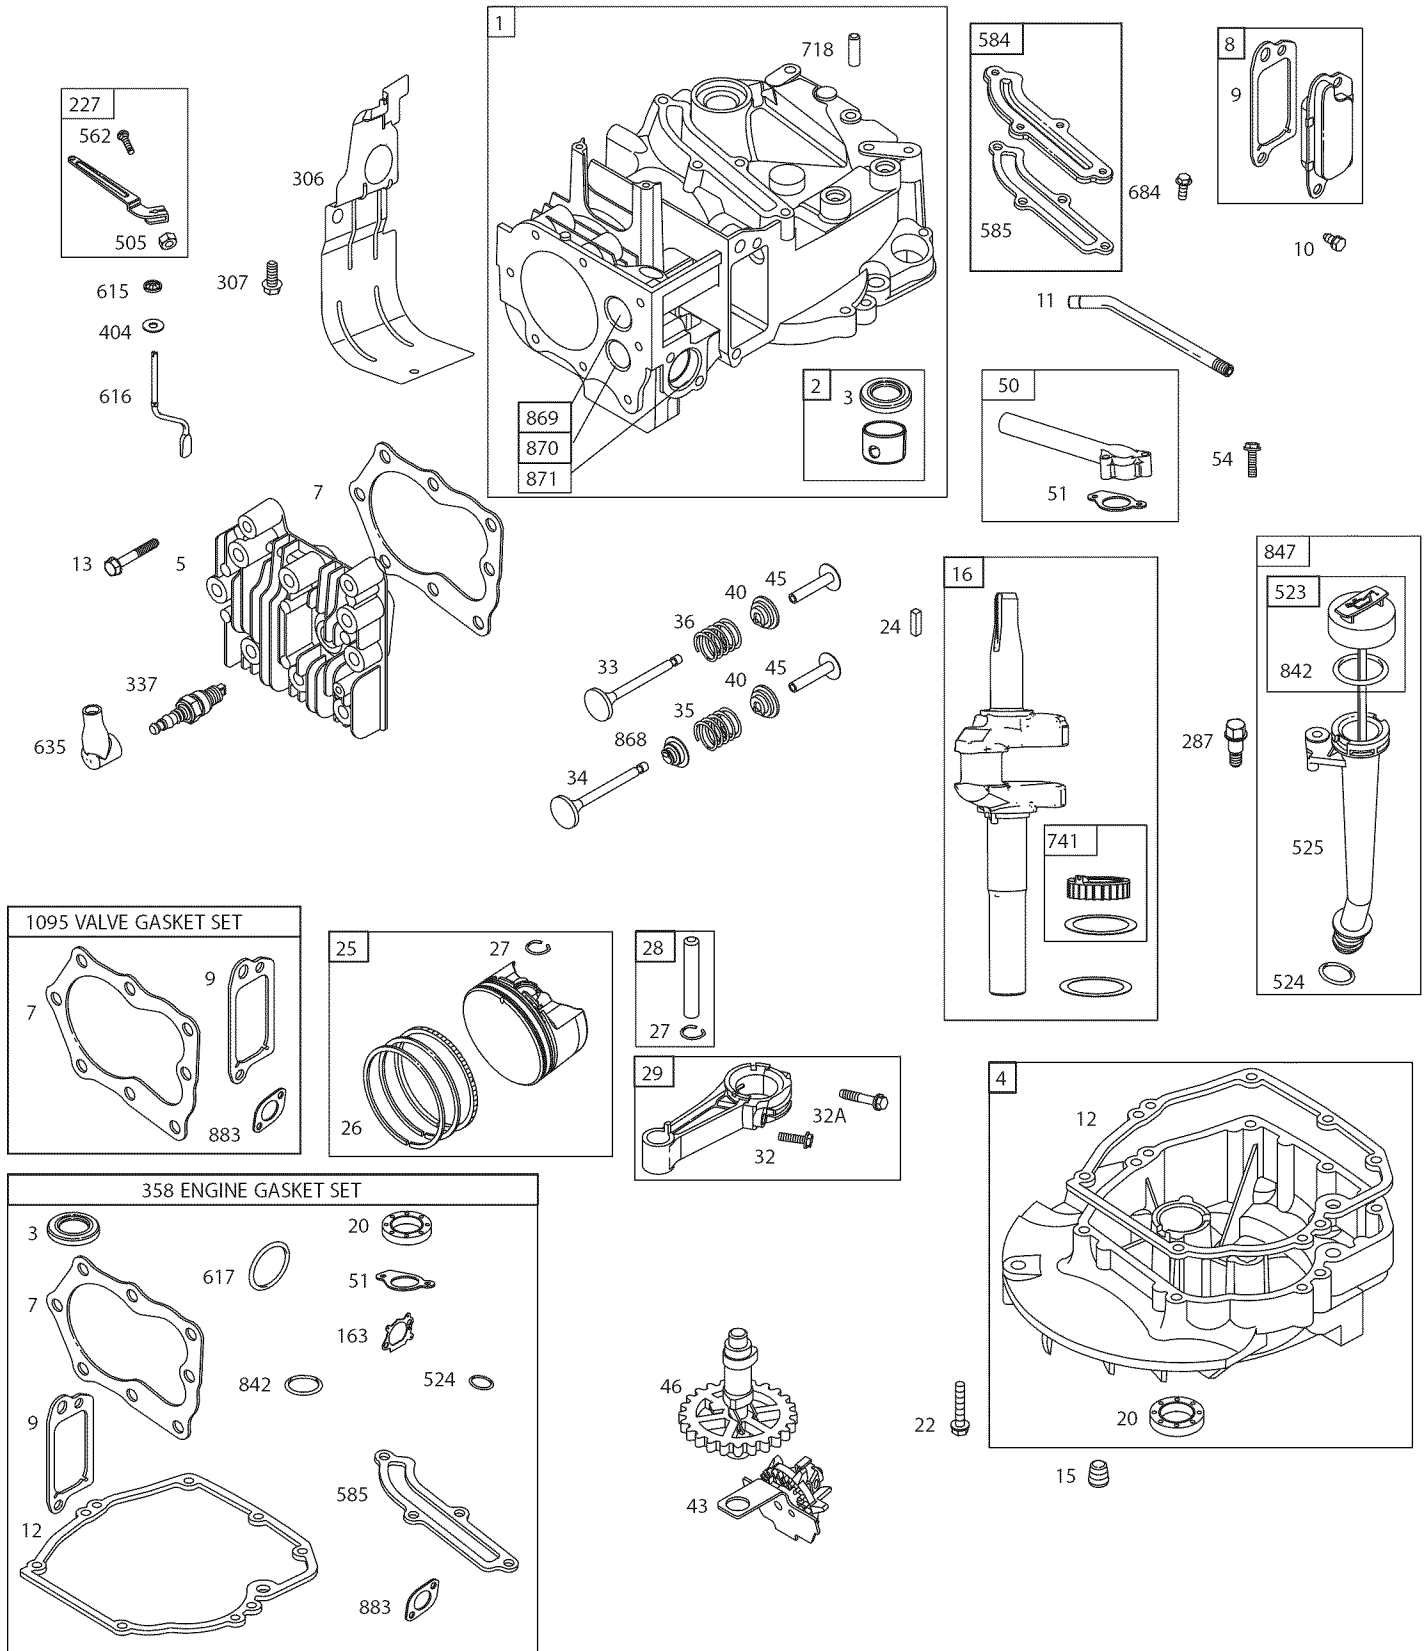

# PARTS LIST

## Craftsman Mower — Model No. 247.38908

Ref. No.	Part No.	Description
1	747-05184	Blade Control
2	749-04681-0637	Upper Handle
3	747-05226-0637	Grass Catcher Frame
4	749-04608A-0637	Lower Handle
5	720-0279	Wing Nut
6	710-1205	Rope Guide
7	710-04998	Carriage Screw ,5/16-18
8	964-04119	Grass Bag
9	720-04072A	Hand Knob
10	731-07486	Side Chute
11	725-0157	Cable Tie
12	712-04222	Nut, Sq., 1/4-20
13	631-04369	Rear Discharge Door Assembly
14	747-0710	Hinge Pin
15	787-01779	Chute Deflector Bracket
16	732-04673	Torsion Spring - RH
17	634-04642	Wheel, 7 x 2
18	731-07139	Rear Baffle
19	710-05073	Screw, 1/4-20 x .500
20	787-01776-4044	Deck - 21"
21	987-02516	Hinged Mulch Plug Assembly
22	732-04674	Torsion Spring - LH

Ref. No.	Part No.	Description
23	748-04096	Blade Adapter
24	942-0741A	Mulching Blade
25	710-1044	Screw , 3/8-24 x 1.50
26	731-07530	Hub Cap - Front
	731-07517	Hub Cap - Rear
27	738-04419A	Sldr. Screw, .375 x .126 x 1/4-20
28	712-04217	Flange Lock Nut, 3/8-16
29	720-04130	Adjustment Lever Knob
30	720-04123	Wing Nut
31	736-0524B	Blade Bell Support
32	712-04064	Nut, Flange Lock, 1/4-20
33	634-04630	Wheel, 11 x 2
34	946-04661	Control Cable
35	710-0654A	TT Sems Screw, 3/8-16 x 1.0
36	731-07203	Trail shield
37	731-07174	Front Cover
38	732-1014	Torsion Spring
39	787-01818-0637	Front Height Adjuster Plate
40	911-04144	Rear Axle Assembly
41	911-04143	Front Axle Assembly
42	710-04995	Screw, 5/16-14 x .750
43	710-0895	Screw, 1/4-15 x .750

# PARTS LIST

Craftsman Engine Model No. 126T02-0795-B1 For Craftsman Mower Model No. 247.38908

48 SHORT BLOCK

1058 OPERATOR'S MANUAL

1329 REPLACEMENT ENGINE

1330 REPAIR MANUAL