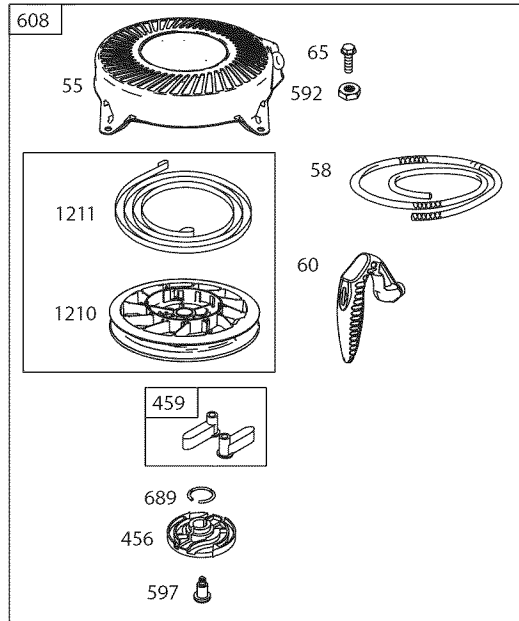

# PARTS LIST

Craftsman Engine Model No. 126T02-0795-B1 For Craftsman Mower Model No. 247.38908

Ref. No.	Part No.	Description
1	697322	Cylinder Assembly
2	399269	Kit-Bushing/Seal (Magneto Side)
3•	299819s	Seal-Oil (Magneto Side)
4	493279	Sump-Engine
5	691160	Head-Cylinder
7•+	692249	Gasket-Cylinder Head
8	695250	Breather Assembly
9	699472	Gasket-Breather
10	691125	Screw (Breather Assembly)
11	691781	Tube-Breather
11A	691923	Tube-Breather
12•	692232	Gasket-Crankcase
13	690912	Screw (Cylinder Head)
15	691680	Plug-Oil Drain
16	691450	Crankshaft
20•	399781s	Seal-Oil (PTO Side)
22	691092	Screw (Crankcase Cover/Sump)
23	691987	Flywheel
24	222698s	Key-Flywheel
25	797302	Piston Assembly (Standard)
	797303	Piston Assembly (.020" Oversize)
26	797304	Ring Set (Standard)
	797305	Ring Set (.020" Oversize)
27	691588	Lock-Piston Pin
28	298909	Pin-Piston

# PARTS LIST

Craftsman Engine Model No. 126T02-0795-B1 For Craftsman Mower Model No. 247.38908

Ref. No.	Part No.	Description
109	795936	Shaft-Choke
117	498977	Jet-Main (Standard) (Includes O-Ring Seal)
118	694975	Jet-Main (High Alt.) (Includes O-Ring Seal)
121	498260	Kit-Carburetor Overhaul
125	794304	Carburetor
127Ø	694468	Plug-Welch
130	696564	Valve-Throttle
133	398187	Float-Carburetor
134	398188	Kit-Needle/Seat
137Ø	796610	Gasket-Float Bowl
163Ø•	795269	Gasket-Air Cleaner
187	791766	Line-Fuel (Cut To Required Length)
188	693399	Screw (Control Bracket)
190	690940	Screw (Fuel Tank)
202	691829	Link-Mechanical Governor
209	699056	Spring-Governor (No Color)
222	793754	Bracket-Control
227	690783	Lever-Governor Control
276	271716	Washer-Sealing
287	690940	Screw (Dipstick Tube)
291	790830	Thermostat
300	790828	Muffler
304	790826	Housing-Blower
305	691108	Screw (Blower Housing)
306	790836	Shield-Cylinder
307	690345	Screw (Cylinder Shield)