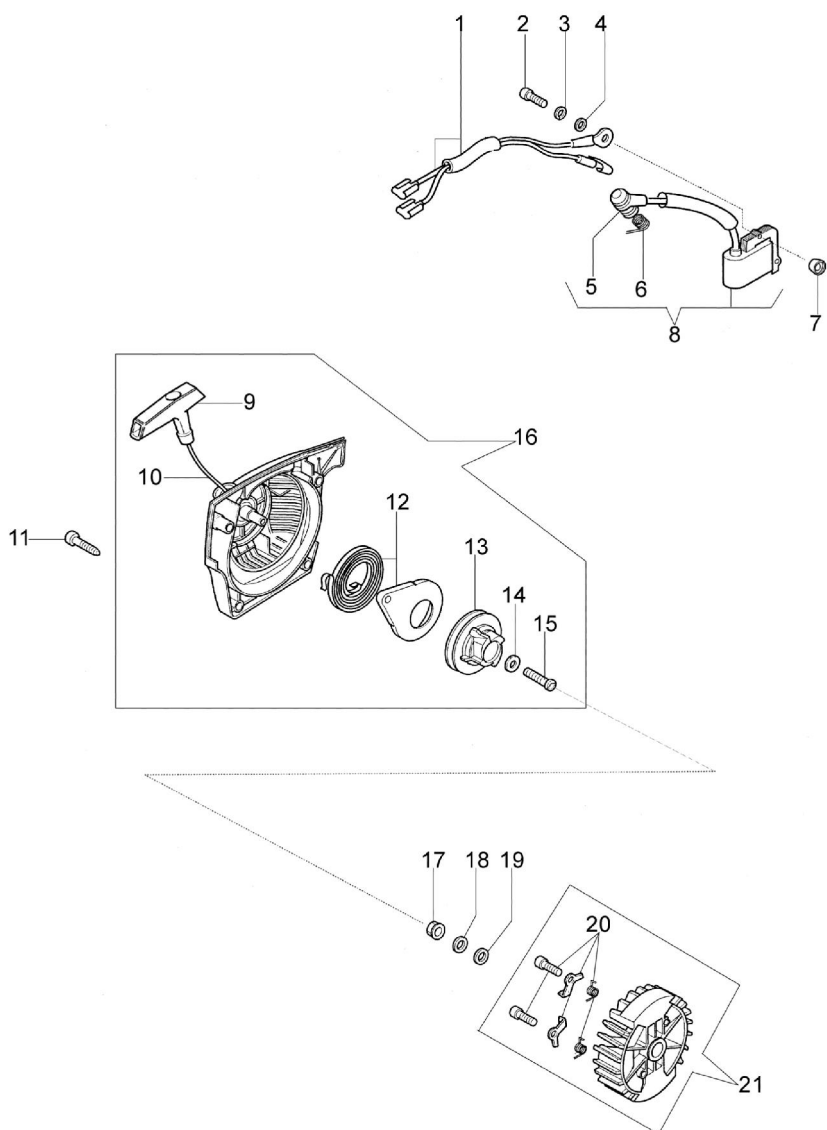

147 Chainsaw - Engine

147 Chainsaw - Engine

Ref.Nu	Qty	Part number	Description	Validity from	Validity till	Notes	Bulletin
1	3	3933100R	Nut				
2	1	50072025	Muffler				
3	1	50070031	Gasket				
4	2	50070032R	Screw				
5	2	3960073R	Screw				
6	2	3918010R	Washer				
7	4	3860095R	Screw				
8	1	3055115	Spark plug				
9	1	50070071	Cover				
10	2	50070186	Gasket				
11	8	3960074	Screw				
12	1	50070207	Decompressor				BT4-056-10/03
13	2	50070128R	Piston ring Ø42				
14	1	50070117R	Piston pin				
15	1	004900061R	Ring				
16	1	50072032A	Piston assy				
17	1	50070047A	Gasket				
18	1	097000059A	Spring				
19	1	50070010AR	Manifold				BT4-053-10/03
20	1	50070152	Hose				
21	1	50070224	Carburetor kit HDA-205E				
22	1	50072024A	Cylinder				
23	1	50070151	Hose				
24	1	50072040	Labels set				
25	1	026400089A	Hose				
26	2	007201313R	Seal ring				
27	4	3860096	Screw				
28	2	094600042	Pin				
29	1	3035015R	Bearing				
30	1	50070039AR	Gasket				
31	1	50070001R	Crankshaft				
32	1	094000005	Bearing				
33	1	3034012R	Bearing				
34	1	50072028	Gasket set				
35	1	50070175	Plate				
36	1	50072051	Crankcase assy				
37	1	50070070	Cover				

147 Chainsaw - Starter Assy

147 Chainsaw - Starter assy

Ref.Nu	Qty	Part number	Description	Validity from	Validity till	Notes	Bulletin
1	1	50070077	Cable				
2	1	094000227	Screw				
3	1	006000315R	Washer				
4	1	3916004R	Washer				
5	1	094600097A	Spark plug cap				
6	1	094600169A	Spring				
7	2	50070148	Spacer				
8	1	2501001R	Ignition coil				
9	1	097000064AR	Handle				
10	1	50070123R	Starter rope				
11	4	3960092AR	Screw				
12	1	50050073R	Spring				
13	1	50070050A	Starter pulley				
14	1	094500034R	Washer				
15	1	094600041AR	Screw				
16	1	50072011R	Starter assy				
17	2	004000142	Nut				
18	2	3833080	Washer				
19	2	005000361	Washer				
20	1	50072029	Pawl kit				
21	1	50260015R	Flywheel				