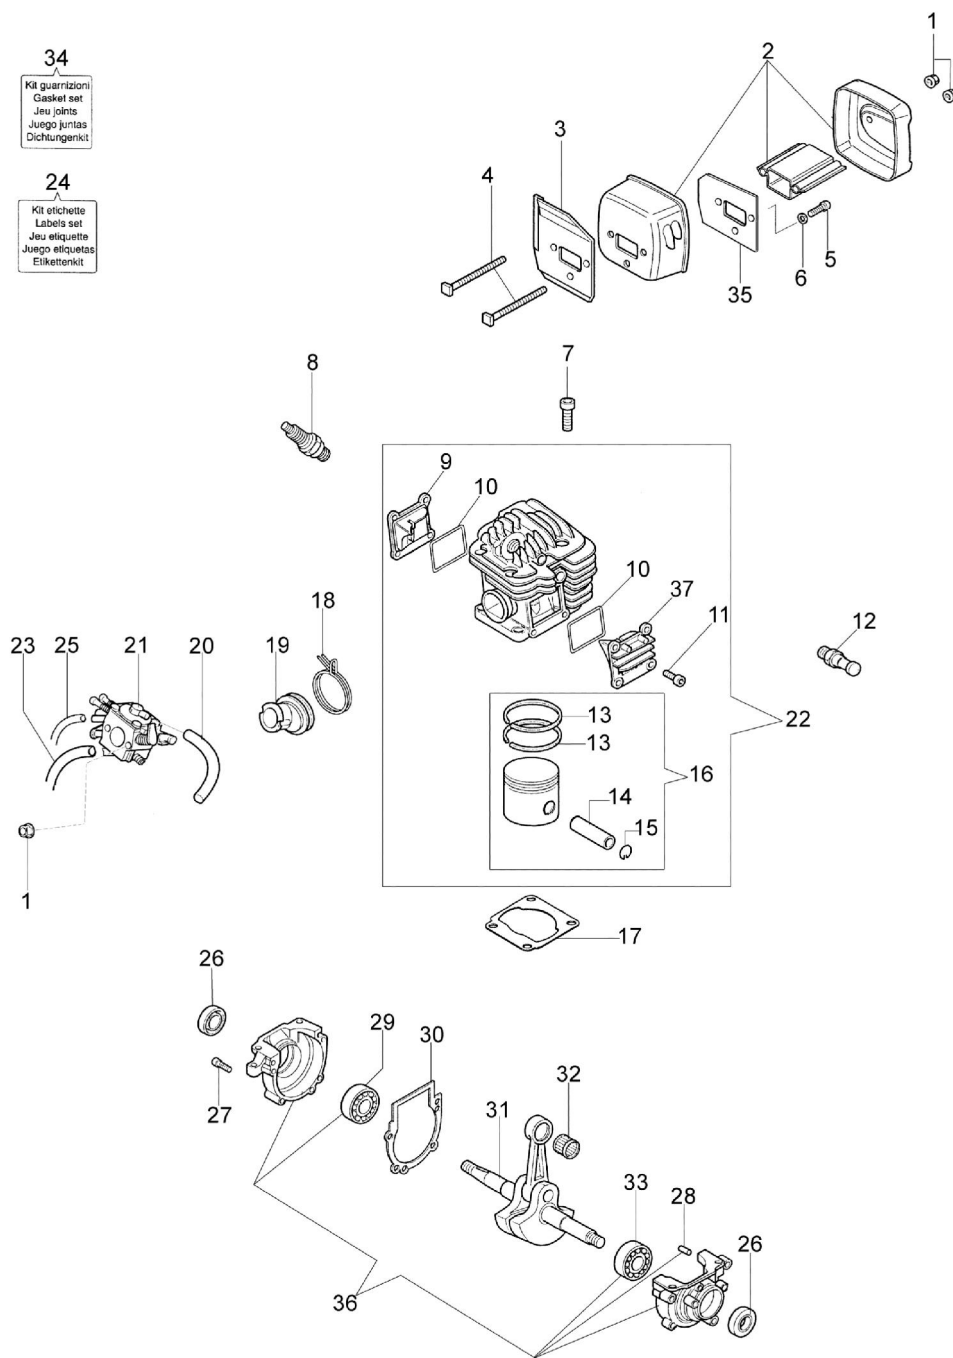

147 Chainsaw - Engine

147 Chainsaw - Engine

Ref.Nu	Qty	Part number	Description	Validity from	Validity till	Notes	Bulletin
1	3	3933100R	Nut				
2	1	50072025	Muffler				
3	1	50070031	Gasket				
4	2	50070032R	Screw				
5	2	3960073R	Screw				
6	2	3918010R	Washer				
7	4	3860095R	Screw				
8	1	3055115	Spark plug				
9	1	50070071	Cover				
10	2	50070186	Gasket				
11	8	3960074	Screw				
12	1	50070207	Decompressor				BT4-056-10/03
13	2	50070128R	Piston ring Ø42				
14	1	50070117R	Piston pin				
15	1	004900061R	Ring				
16	1	50072032A	Piston assy				
17	1	50070047A	Gasket				
18	1	097000059A	Spring				
19	1	50070010AR	Manifold				BT4-053-10/03
20	1	50070152	Hose				
21	1	50070224	Carburetor kit HDA-205E				
22	1	50072024A	Cylinder				
23	1	50070151	Hose				
24	1	50072040	Labels set				
25	1	026400089A	Hose				
26	2	007201313R	Seal ring				
27	4	3860096	Screw				
28	2	094600042	Pin				
29	1	3035015R	Bearing				
30	1	50070039AR	Gasket				
31	1	50070001R	Crankshaft				
32	1	094000005	Bearing				
33	1	3034012R	Bearing				
34	1	50072028	Gasket set				
35	1	50070175	Plate				
36	1	50072051	Crankcase assy				
37	1	50070070	Cover				

147 Chainsaw - Starter Assy

147 Chainsaw - Starter assy

Ref.Nu	Qty	Part number	Description	Validity from	Validity till	Notes	Bulletin
1	1	50070077	Cable				
2	1	094000227	Screw				
3	1	006000315R	Washer				
4	1	3916004R	Washer				
5	1	094600097A	Spark plug cap				
6	1	094600169A	Spring				
7	2	50070148	Spacer				
8	1	2501001R	Ignition coil				
9	1	097000064AR	Handle				
10	1	50070123R	Starter rope				
11	4	3960092AR	Screw				
12	1	50050073R	Spring				
13	1	50070050A	Starter pulley				
14	1	094500034R	Washer				
15	1	094600041AR	Screw				
16	1	50072011R	Starter assy				
17	2	004000142	Nut				
18	2	3833080	Washer				
19	2	005000361	Washer				
20	1	50072029	Pawl kit				
21	1	50260015R	Flywheel				