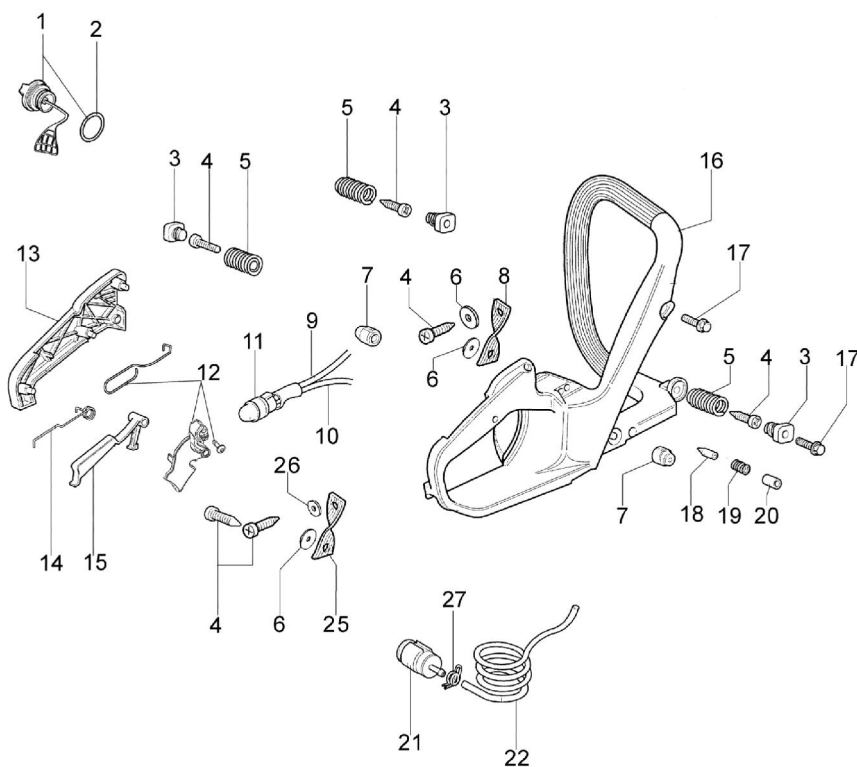

147 Chainsaw - Clutch

147 Chainsaw - Clutch

Ref.Nu	Qty	Part number	Description	Validity from	Validity till	Notes	Bulletin
1	1	50070095	Guard				
2	1	095000219R	Spring				
3	1	50010243	Pin				
4	1	50010088AR	Spring				
5	1	3960045	Screw				
6	1	50070124A	Plate				
7	1	3026003	Ring				
8	1	097000146	Lever				
9	1	094500297R	Clutch				
10	1	3960073R	Screw				
11	1	50050125R	Plate				
12	1	50050039R	Brake band				
13	1	006000300	Bushing				
14	1	50070149	Guard				
15	1	50070033	Spike				
16	2	3960098	Screw				
17	1	50010148R	Nut				
18	1	3960093	Screw				
19	1	50070081	Cover				
20	1	094500029	Spring				
21	1	50070088	Washer				
22	1	3049007	O-ring				
23	1	50070080	Chain tensioner screw				
24	1	50070087AR	Adjuster nut				BT4-055- 10/03
25	1	50072027A	Chain tensioner				BT4-055- 10/03
26	1	50072015	Chain cover				
27	1	50070069	Washer				
28	1	50070025	Worm gear				
29	1	005000165	Bearing				
30	1	094500761A	Clutch drum .325				
31	1	375100012AR	Washer				
32	1	097000106	Pin				
33	1	094600332R	Bar 16" - cm 41				
33	1	094600333R	Bar 18" - cm 46				
34	1	001000710R	Chain .325 x .058 (1.5mm) - 66 links				
34	1	001000711R	Chain .325 x .058 (1.5mm) - 72 links				

147 Chainsaw - Handle

147 Chainsaw - Handle

Ref.Nu	Qty	Part number	Description	Validity from	Validity till	Notes	Bulletin
1	1	50072009	Cap				
2	1	099900090	O-ring				
3	3	50070049	Support				
4	3	3960073R	Screw				
5	3	50070024	Spring				
6	3	3057005	Washer				
7	2	50010061R	AV-mount				
8	1	50070182	Strap				
9	1	50060039	Hose				
10	1	61110034	Hose				
11	1	2318817R	Air purge				
12	1	50070260	Carb/throttle s				BT4-103-05/10
13	1	50050214A	Cover				
14	1	097000028R	Spring				
15	1	50050096AR	Lever				
16	1	50070065BR	Fuel tank assy				
17	3	3960099R	Screw				
18	1	094500577A	Valve				
19	1	094500575R	Spring				
20	1	50050071	Breather valve				
21	1	50010218R	Fuel filter				
22	1	50070064	Fuel line				
25	1	50070181	Strap				
26	1	3916005R	Sealing washer				
27	1	4098377	Band				