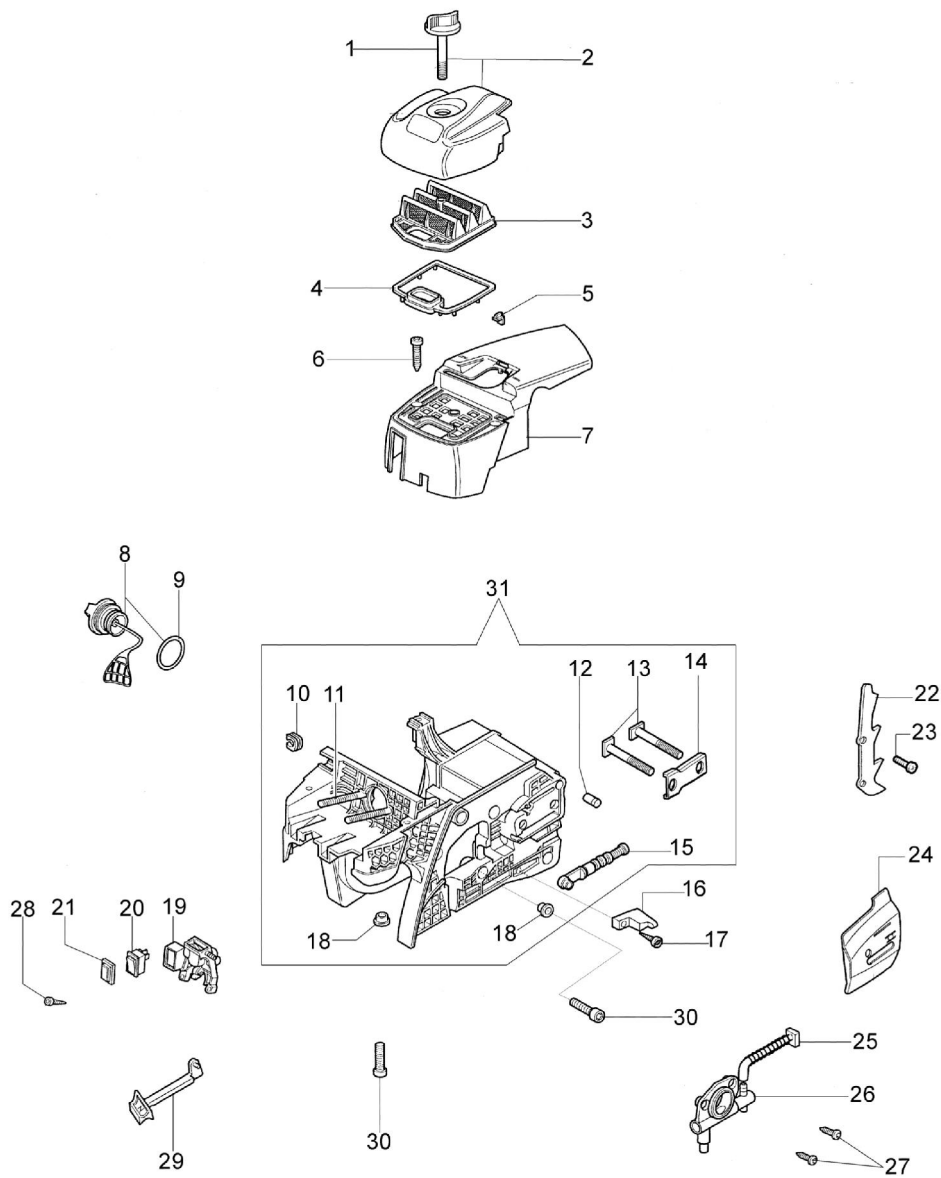

147 Chainsaw - Tank and air filter

147 Chainsaw - Tank and air filter

Ref.Nu	Qty	Part number	Description	Validity from	Validity till	Notes	Bulletin
1	1	50070034	Knob				
2	1	50072031	Cover				
3	1	50070036R	Air filter standard				BT1-017-07/07
3	1	50070244R	Air filter optional				BT1-017-07/07
4	1	50070056	Gasket				
5	1	50070066	Deflector				
6	3	3960092AR	Screw				
7	1	50070193	Cylinder cover				
8	1	50052005R	Tank cap				
9	1	3049025	O-ring				
10	1	005000347A	Grommet				
11	1	50070067A	Rod				
12	1	097000229R	Breather valve				
13	1	50070052AR	Screw				
14	1	50070211	Plate				
15	1	50072010A	Oil filter				
16	1	094600369R	Guard				
17	1	094600041AR	Screw				
18	5	50050067	Spacer				
19	1	50070035A	Filter support				BT4-053-10/03
20	1	2317021R	Switch				
21	1	2317013	Guard				
22	1	50070062	Spike				
23	2	3960098	Screw				
24	1	50070055	Plate				
25	1	50070054	Hose				
26	1	50170051AR	Oil pump				BT4-087-10/07
27	2	3960074	Screw				
28	2	3960057R	Screw				
29	1	50070228	Lever				
30	5	3860097R	Screw				
31	1	50070114BR	Crankcase