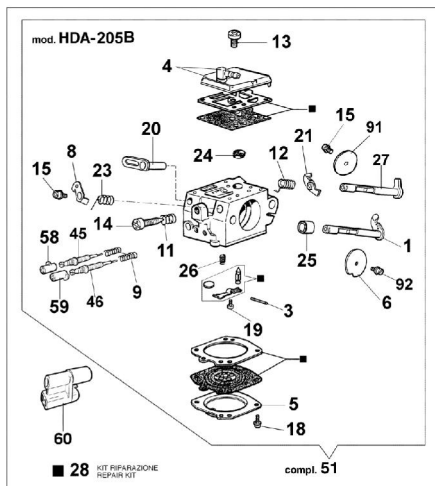

147 Chainsaw - Carburetor HDA-205

compl. 22

kit 93

compl. 90