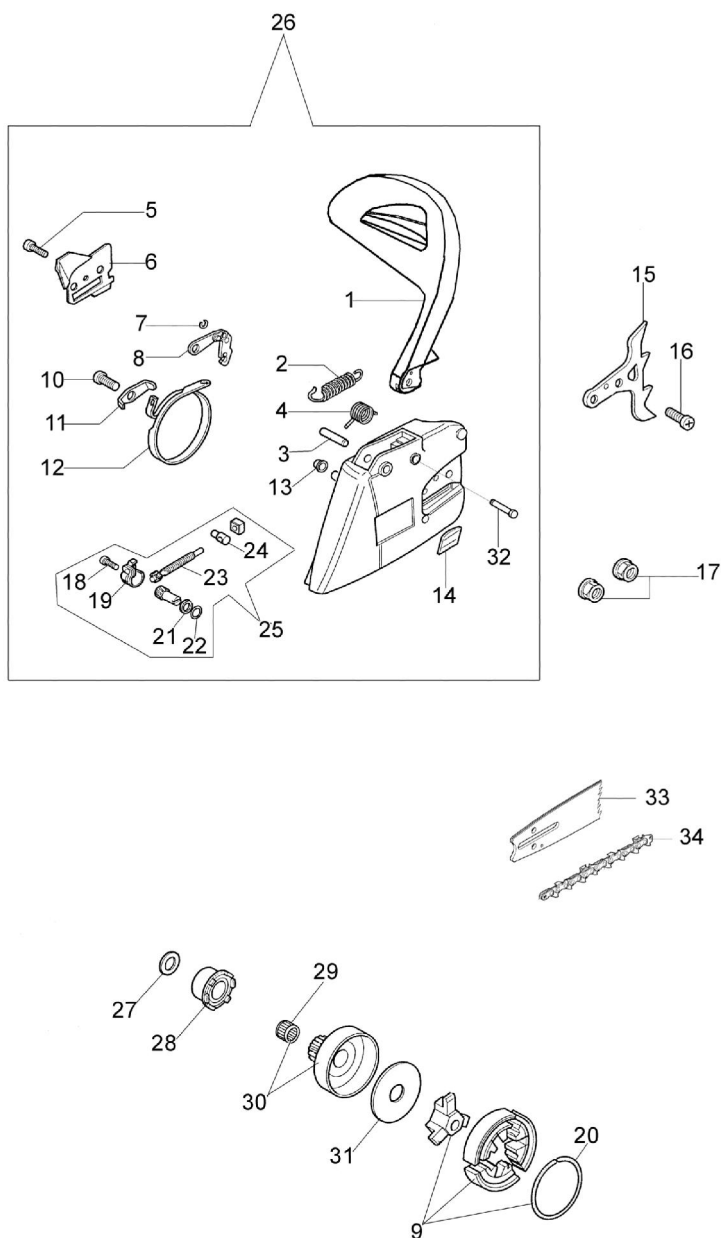

147 Chainsaw - Clutch

147 Chainsaw - Clutch

Ref.Nu	Qty	Part number	Description	Validity from	Validity till	Notes	Bulletin
1	1	50070095	Guard				
2	1	095000219R	Spring				
3	1	50010243	Pin				
4	1	50010088AR	Spring				
5	1	3960045	Screw				
6	1	50070124A	Plate				
7	1	3026003	Ring				
8	1	097000146	Lever				
9	1	094500297R	Clutch				
10	1	3960073R	Screw				
11	1	50050125R	Plate				
12	1	50050039R	Brake band				
13	1	006000300	Bushing				
14	1	50070149	Guard				
15	1	50070033	Spike				
16	2	3960098	Screw				
17	1	50010148R	Nut				
18	1	3960093	Screw				
19	1	50070081	Cover				
20	1	094500029	Spring				
21	1	50070088	Washer				
22	1	3049007	O-ring				
23	1	50070080	Chain tensioner screw				
24	1	50070087AR	Adjuster nut				BT4-055- 10/03
25	1	50072027A	Chain tensioner				BT4-055- 10/03
26	1	50072015	Chain cover				
27	1	50070069	Washer				
28	1	50070025	Worm gear				
29	1	005000165	Bearing				
30	1	094500761A	Clutch drum .325				
31	1	375100012AR	Washer				
32	1	097000106	Pin				
33	1	094600332R	Bar 16" - cm 41				
33	1	094600333R	Bar 18" - cm 46				
34	1	001000710R	Chain .325 x .058 (1.5mm) - 66 links				
34	1	001000711R	Chain .325 x .058 (1.5mm) - 72 links				