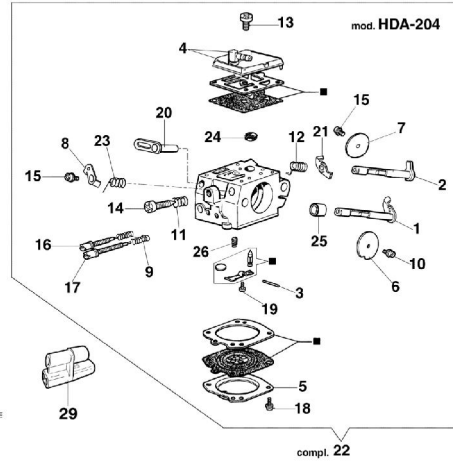

147 Chainsaw - Carburetor HDA-205

compl. 22