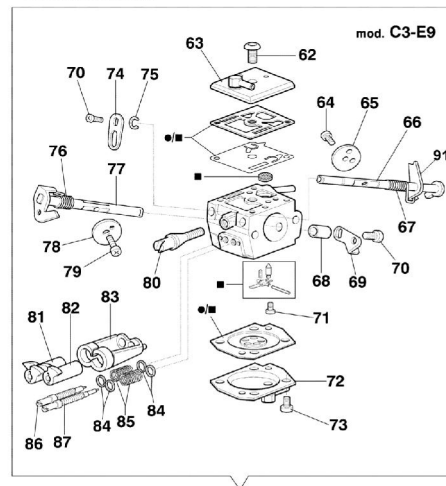

147 Chainsaw - Carburetor HDA-205

compl. 22

kit 93

compl. 90