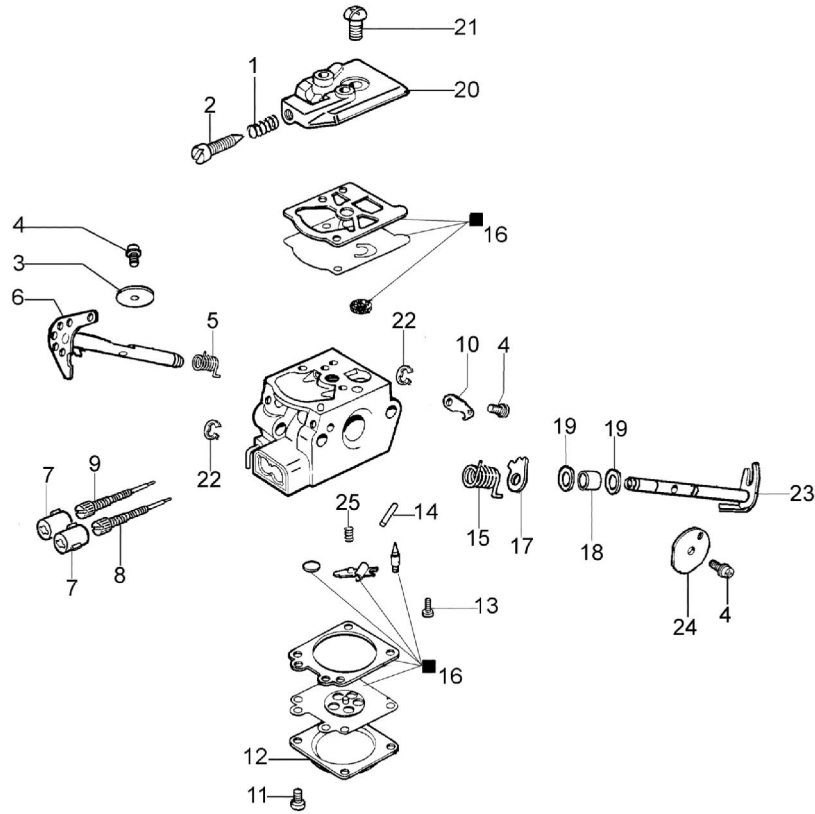

141 S Chainsaw - Carburetor WT-780D

WT-780D

16 ■ KIT RIPARAZIONE
REPAIR KIT

141 S Chainsaw - Carburetor WT-780D

Ref.Nu	Qty	Part number	Description	Validity from	Validity till	Notes	Bulletin
1	1	094600148	Spring				
2	1	074000240	Adjust.screw				
3	1	095000141	Shutter				
4	3	50010141	Screw				
5	1	094600208	Spring				
6	1	2318753	Shaft				
7	2	2318867	Cap				
8	1	2318837	Adjust. screw				
9	1	2318893	Adjusting screw				
10	1	2318743	Throttle lever				
11	4	035000162	Screw				
12	1	2318191	Cover				
13	1	003300202	Screw				
14	1	003300201	Spindle				
15	1	50050115	Spring				
16	1	2318671	Repair kit				
17	1	2318742	Lever				
18	1	2318751	Bushing				
19	2	50010265	Washer				
20	1	50050107	Cover				
21	1	003300197	Screw				
22	2	095000164	Ring				
23	1	2318764	Shaft				
24	1	094600140	Shutter