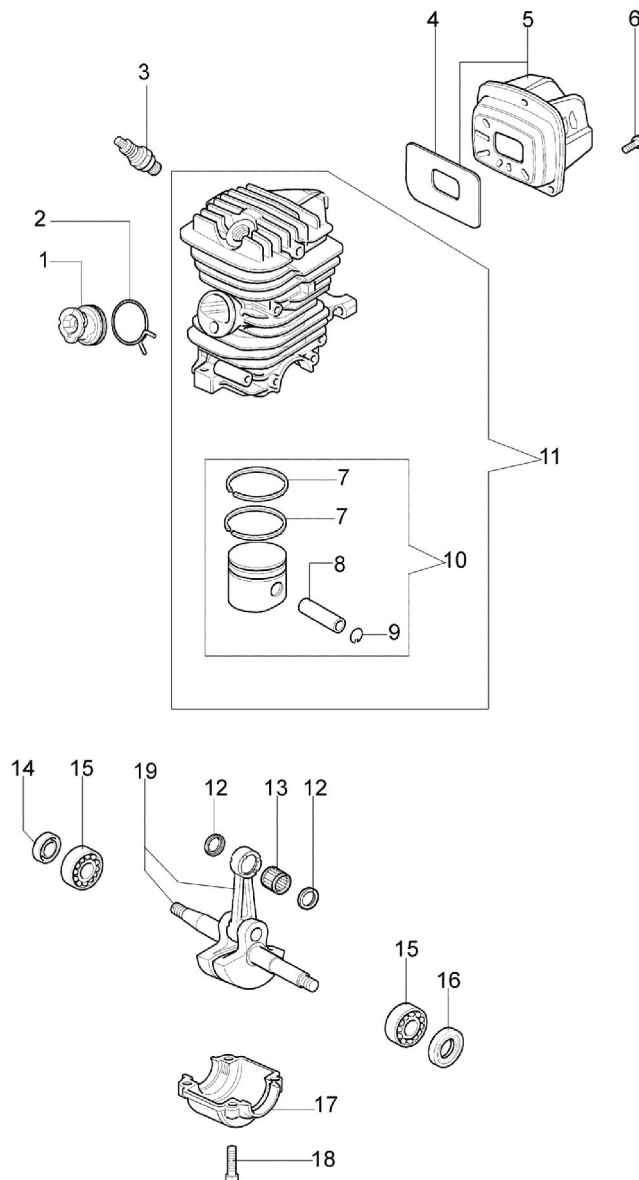

141 S Chainsaw - Starter assy

141 S Chainsaw - Starter assy

Ref.Nu	Qty	Part number	Description	Validity from	Validity till	Notes	Bulletin
1	1	50172002R	Starter assy				
2	1	50170017R	Starter handle				
3	1	50070123R	Starter rope				
4	1	005000361	Washer				
5	1	3833080	Washer				
6	1	50050073R	Spring				
7	1	004000142	Nut				
8	1	50170050R	Starter pulley				
9	1	50160024	Screw				
10	4	3960115R	Screw				
11	2	3960075	Screw				
12	2	006000315R	Washer				
13	2	3916004R	Washer				
14	1	50170144CR	Ignition coil				
15	1	50170090R	Cable				
16	1	50072029	Pawl kit				
17	1	50170015R	Flywheel				
18	1	50050127	Spring				
19	1	50050126	Spark plug cap				
20	1	2304073	Wrench 13x19				
21	1	50172016	Labels set				

141 S Chainsaw - Engine

141 S Chainsaw - Engine

Ref.Nu	Qty	Part number	Description	Validity from	Validity till	Notes	Bulletin
1	1	50170010R	Manifold				
2	1	094600103	Band				
3	1	3055101	Spark plug				
4	1	50170031R	Gasket				
5	1	50170027R	Muffler				
6	3	3860117R	Screw				
7	2	004000015R	Piston ring d.40				
8	1	50110047R	Piston pin				
9	2	004900061R	Ring				
10	1	50120034	Piston assy				
11	1	50172021	Complete cylinder				
12	2	50110043R	Spacer				
13	1	50110044R	Bearing				
14	1	3050022R	Gasket				
15	1	094000006R	Bearing				
16	1	3050024R	Seal ring				
17	1	50050016R	Cover				
18	4	3801047	Screw				
19	1	50110045R	Crankshaft				