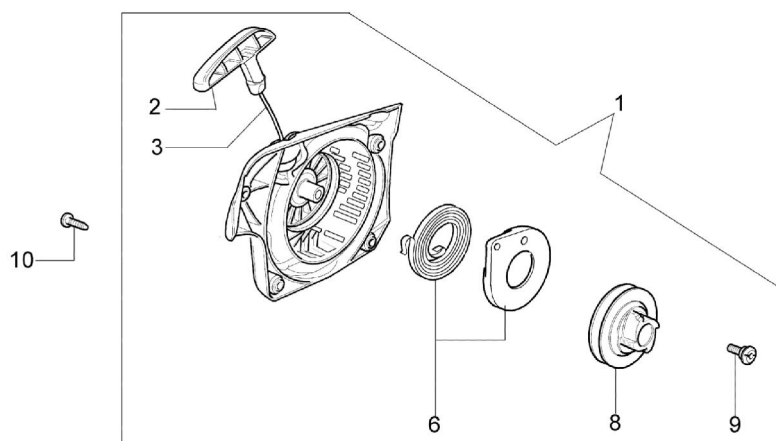

141 S Chainsaw - Starter assy

141 S Chainsaw - Starter assy

Ref.Nu	Qty	Part number	Description	Validity from	Validity till	Notes	Bulletin
1	1	50172002R	Starter assy				
2	1	50170017R	Starter handle				
3	1	50070123R	Starter rope				
4	1	005000361	Washer				
5	1	3833080	Washer				
6	1	50050073R	Spring				
7	1	004000142	Nut				
8	1	50170050R	Starter pulley				
9	1	50160024	Screw				
10	4	3960115R	Screw				
11	2	3960075	Screw				
12	2	006000315R	Washer				
13	2	3916004R	Washer				
14	1	50170144CR	Ignition coil				
15	1	50170090R	Cable				
16	1	50072029	Pawl kit				
17	1	50170015R	Flywheel				
18	1	50050127	Spring				
19	1	50050126	Spark plug cap				
20	1	2304073	Wrench 13x19				
21	1	50172016	Labels set				

141 S Chainsaw - Engine

141 S Chainsaw - Engine

Ref.Nu	Qty	Part number	Description	Validity from	Validity till	Notes	Bulletin
1	1	50170010R	Manifold				
2	1	094600103	Band				
3	1	3055101	Spark plug				
4	1	50170031R	Gasket				
5	1	50170027R	Muffler				
6	3	3860117R	Screw				
7	2	004000015R	Piston ring d.40				
8	1	50110047R	Piston pin				
9	2	004900061R	Ring				
10	1	50120034	Piston assy				
11	1	50172021	Complete cylinder				
12	2	50110043R	Spacer				
13	1	50110044R	Bearing				
14	1	3050022R	Gasket				
15	1	094000006R	Bearing				
16	1	3050024R	Seal ring				
17	1	50050016R	Cover				
18	4	3801047	Screw				
19	1	50110045R	Crankshaft				