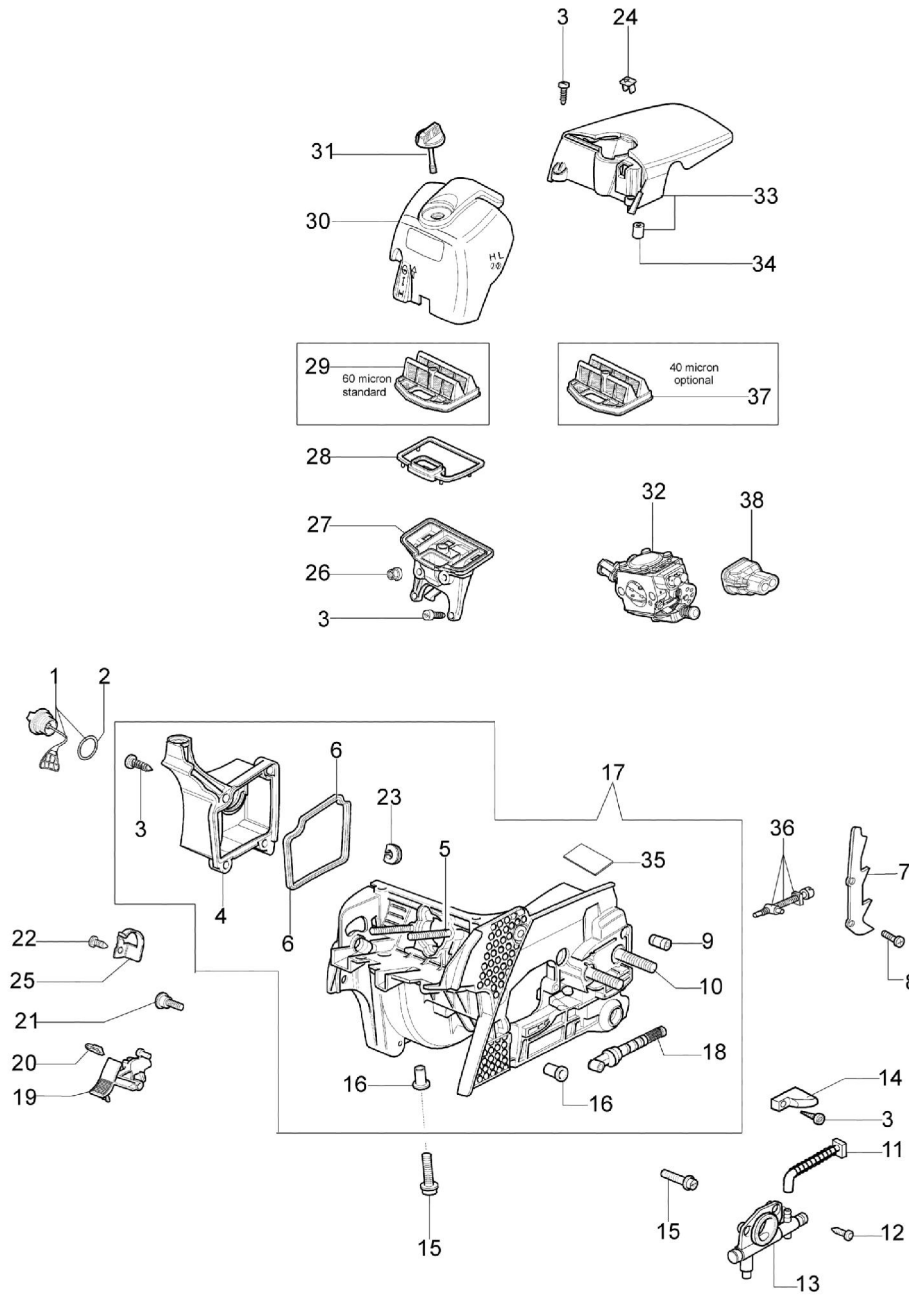

141 S Chainsaw - Crankcase

141 S Chainsaw - Crankcase

Ref.Nu	Qty	Part number	Description	Validity from	Validity till	Notes	Bulletin
1	1	50052005R	Tank cap				
2	1	3049025	O-ring				
3	11	3960115R	Screw				
4	1	50170071R	Cover				
5	5	50070067A	Rod				
6	1	50170004R	Gasket				
7	1	50170042R	Spike				
8	2	3960099R	Screw				
9	1	097000229R	Breather valve				
10	2	50050052R	Stud				
11	1	50050049R	Hose				
12	3	3960074	Screw				
13	1	50180007AR	Oil pump				
14	1	094600369R	Guard				
15	5	3860097R	Screw				
16	5	50050067	Spacer				
17	1	50172009R	Crankcase assy				
18	1	50170149R	Oil filter				
19	1	50170060AR	Lever				
20	1	50170062R	Plate				
21	1	50160024	Screw				
22	1	3960070AR	Screw				
23	1	005000347A	Grommet				
24	1	50170032R	Deflector				
25	1	50170061R	Spring				
26	2	3933100R	Nut				
27	1	50170132R	Support				
28	1	50050056BR	Gasket				
29	1	50170036R	Air filter				BT1-019-05/08
30	1	50170079AR	Cover				
31	1	50110007R	Knob				
32	1	2318755DR	Carburetor WT-780F				
33	1	50172020R	Cover				
34	1	50070126R	Spacer				
35	1	50170033R	Guard				
36	1	50050133	Chain tensioner				
37	1	50170231R	Air filter optional				
38	1	50170150R	Grommet