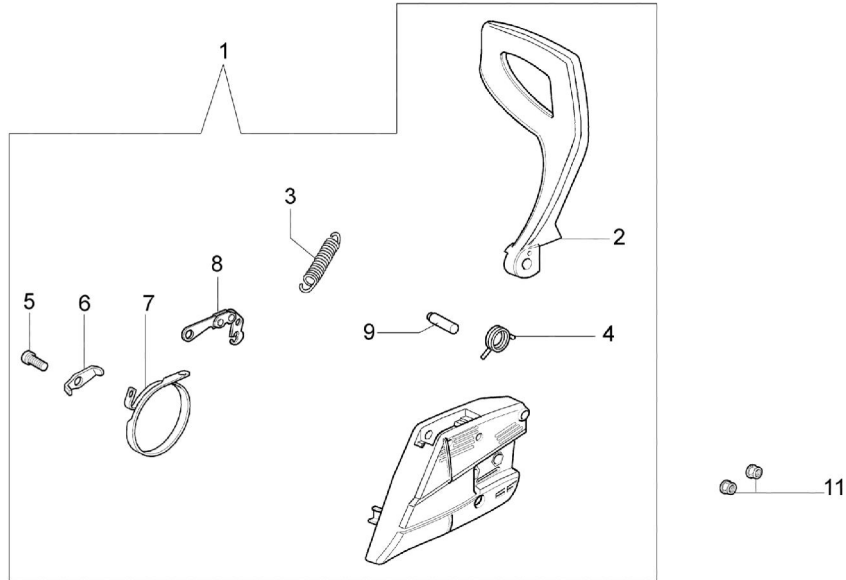

141 S Chainsaw - Tank-handle

141 S Chainsaw - Tank-handle

Ref.Nu	Qty	Part number	Description	Validity from	Validity till	Notes	Bulletin
1	1	50052005R	Tank cap				
2	1	3049025	O-ring				
3	1	50170024R	Cover				
4	1	50050096AR	Lever				
5	1	097000028R	Spring				
6	1	50170249A	Throttle lever kit				BT4-104-06/10
7	1	2318817R	Air purge				
8	1	50050123R	Strap				
9	1	094600450R	Fuel filter				
10	1	50170152R	Hose				
11	1	094500577A	Valve				
12	1	094500575R	Spring				
13	1	50050071	Breather valve				
14	3	50010061R	AV-mount				
15	3	50050047AR	Spring				BT4-101-10/09
16	1	3918010R	Washer				
17	3	3960115R	Screw				
18	3	50170034R	Support				
19	7	3960099R	Screw				
20	1	50172007AR	Tank				
21	1	50170026R	Handle				
22	1	50170224R	Hose				
23	1	50170121R	Sheath				
24	1	50060014R	Hose				

141 S Chainsaw - Clutch-brake

141 S Chainsaw - Clutch-brake

Ref.Nu	Qty	Part number	Description	Validity from	Validity till	Notes	Bulletin
1	1	50170129R	Chain cover assy				
2	1	50170040R	Guard				
3	1	095000219R	Spring				
4	1	50010088AR	Spring				
5	1	3960070AR	Screw				
6	1	50050125R	Plate				
7	1	50050039R	Brake band				
8	1	097000146	Lever				
9	1	50050064R	Pin				
10	1	004000352	Washer				
11	2	50010148R	Nut				
12	1	094500029	Spring				
13	1	094000129AR	Clutch				
14	1	50050136A	Chain sprocket 3/8				
15	1	004400285	Washer				
16	1	50050025	Worm gear 3/8				
17	1	50030372	Bearing				
18	1	50052019R	Bar 16" - cm 41				
19	1	50050093R	Chain .3/8 x .050 (1.3mm) - 57 links				