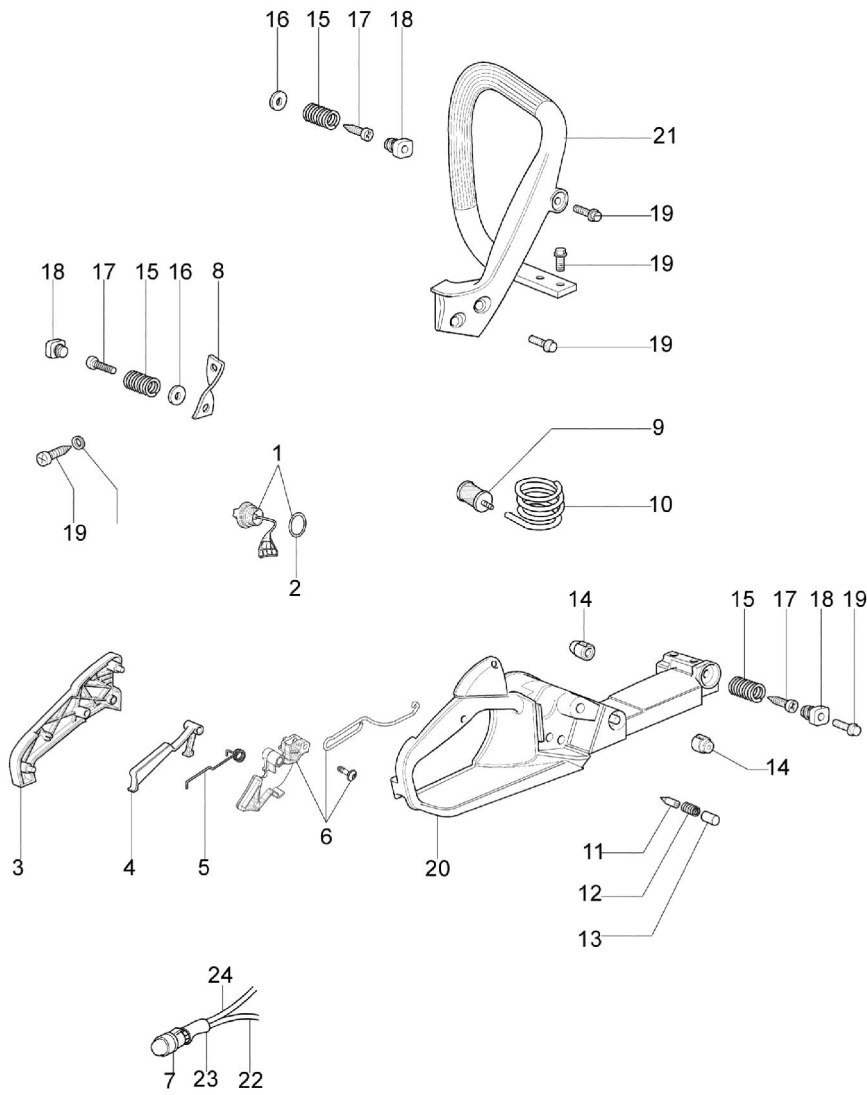

141 S Chainsaw - Tank-handle

141 S Chainsaw - Tank-handle

Ref.Nu	Qty	Part number	Description	Validity from	Validity till	Notes	Bulletin
1	1	50052005R	Tank cap				
2	1	3049025	O-ring				
3	1	50170024R	Cover				
4	1	50050096AR	Lever				
5	1	097000028R	Spring				
6	1	50170249A	Throttle lever kit				BT4-104-06/10
7	1	2318817R	Air purge				
8	1	50050123R	Strap				
9	1	094600450R	Fuel filter				
10	1	50170152R	Hose				
11	1	094500577A	Valve				
12	1	094500575R	Spring				
13	1	50050071	Breather valve				
14	3	50010061R	AV-mount				
15	3	50050047AR	Spring				BT4-101-10/09
16	1	3918010R	Washer				
17	3	3960115R	Screw				
18	3	50170034R	Support				
19	7	3960099R	Screw				
20	1	50172007AR	Tank				
21	1	50170026R	Handle				
22	1	50170224R	Hose				
23	1	50170121R	Sheath				
24	1	50060014R	Hose