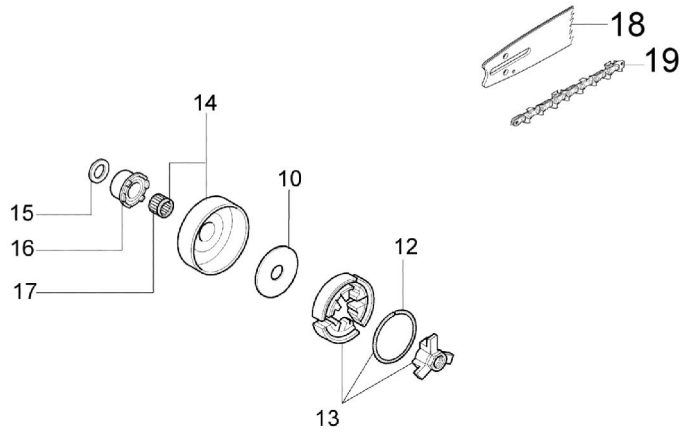

141 S Chainsaw - Tank-handle

141 S Chainsaw - Tank-handle

Ref.Nu	Qty	Part number	Description	Validity from	Validity till	Notes	Bulletin
1	1	50052005R	Tank cap				
2	1	3049025	O-ring				
3	1	50170024R	Cover				
4	1	50050096AR	Lever				
5	1	097000028R	Spring				
6	1	50170249A	Throttle lever kit				BT4-104-06/10
7	1	2318817R	Air purge				
8	1	50050123R	Strap				
9	1	094600450R	Fuel filter				
10	1	50170152R	Hose				
11	1	094500577A	Valve				
12	1	094500575R	Spring				
13	1	50050071	Breather valve				
14	3	50010061R	AV-mount				
15	3	50050047AR	Spring				BT4-101-10/09
16	1	3918010R	Washer				
17	3	3960115R	Screw				
18	3	50170034R	Support				
19	7	3960099R	Screw				
20	1	50172007AR	Tank				
21	1	50170026R	Handle				
22	1	50170224R	Hose				
23	1	50170121R	Sheath				
24	1	50060014R	Hose				

141 S Chainsaw - Clutch-brake

141 S Chainsaw - Clutch-brake

Ref.Nu	Qty	Part number	Description	Validity from	Validity till	Notes	Bulletin
1	1	50170129R	Chain cover assy				
2	1	50170040R	Guard				
3	1	095000219R	Spring				
4	1	50010088AR	Spring				
5	1	3960070AR	Screw				
6	1	50050125R	Plate				
7	1	50050039R	Brake band				
8	1	097000146	Lever				
9	1	50050064R	Pin				
10	1	004000352	Washer				
11	2	50010148R	Nut				
12	1	094500029	Spring				
13	1	094000129AR	Clutch				
14	1	50050136A	Chain sprocket 3/8				
15	1	004400285	Washer				
16	1	50050025	Worm gear 3/8				
17	1	50030372	Bearing				
18	1	50052019R	Bar 16" - cm 41				
19	1	50050093R	Chain .3/8 x .050 (1.3mm) - 57 links				