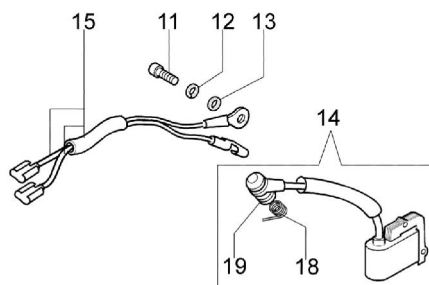

141 S Chainsaw - Starter assy

141 S Chainsaw - Starter assy

Ref.Nu	Qty	Part number	Description	Validity from	Validity till	Notes	Bulletin
1	1	50172002R	Starter assy				
2	1	50170017R	Starter handle				
3	1	50070123R	Starter rope				
4	1	005000361	Washer				
5	1	3833080	Washer				
6	1	50050073R	Spring				
7	1	004000142	Nut				
8	1	50170050R	Starter pulley				
9	1	50160024	Screw				
10	4	3960115R	Screw				
11	2	3960075	Screw				
12	2	006000315R	Washer				
13	2	3916004R	Washer				
14	1	50170144CR	Ignition coil				
15	1	50170090R	Cable				
16	1	50072029	Pawl kit				
17	1	50170015R	Flywheel				
18	1	50050127	Spring				
19	1	50050126	Spark plug cap				
20	1	2304073	Wrench 13x19				
21	1	50172016	Labels set