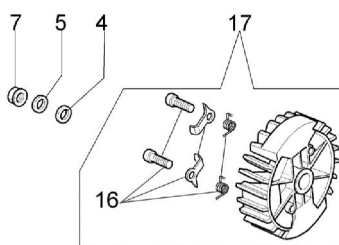

141 S Chainsaw - Starter assy

141 S Chainsaw - Starter assy

Ref.Nu	Qty	Part number	Description	Validity from	Validity till	Notes	Bulletin
1	1	50172002R	Starter assy				
2	1	50170017R	Starter handle				
3	1	50070123R	Starter rope				
4	1	005000361	Washer				
5	1	3833080	Washer				
6	1	50050073R	Spring				
7	1	004000142	Nut				
8	1	50170050R	Starter pulley				
9	1	50160024	Screw				
10	4	3960115R	Screw				
11	2	3960075	Screw				
12	2	006000315R	Washer				
13	2	3916004R	Washer				
14	1	50170144CR	Ignition coil				
15	1	50170090R	Cable				
16	1	50072029	Pawl kit				
17	1	50170015R	Flywheel				
18	1	50050127	Spring				
19	1	50050126	Spark plug cap				
20	1	2304073	Wrench 13x19				
21	1	50172016	Labels set