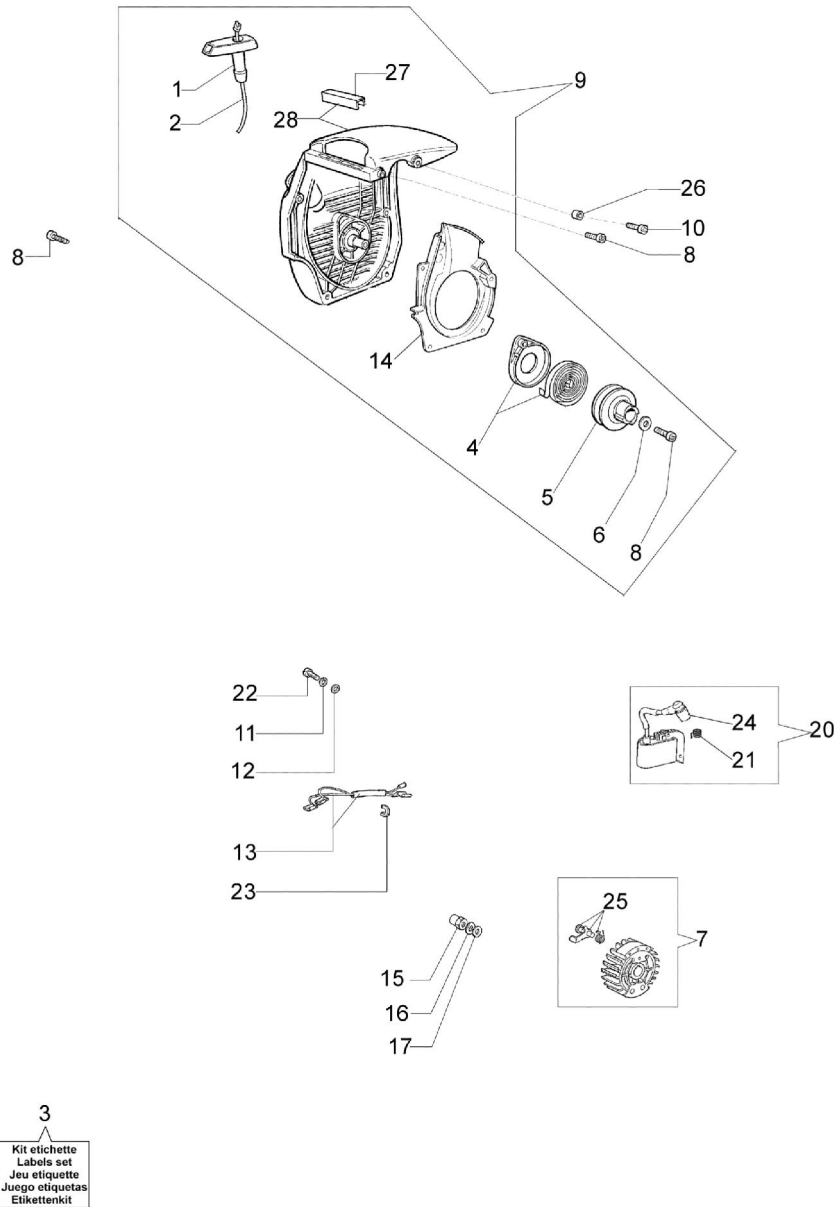

136 Chainsaw - Engine

136 Chainsaw - Engine

Ref.Nu	Qty	Part number	Description	Validity from	Validity till	Notes	Bulletin
1	1	3055114	Spark plug				
2	2	50050032	Screw				
3	4	3801047	Screw				
4	2	3960073R	Screw				
5	1	3050022R	Gasket				
6	2	50110043R	Spacer				BT4-085-02/07
7	2	004900061R	Ring				
8	1	50050222	Piston pin				
9	1	094600103	Band				
10	1	50110045R	Crankshaft				BT4-085-02/07
11	2	50060076	Gasket				
12	1	50050010R	Manifold				
13	2	3933100R	Nut				
14	2	094000006R	Bearing				
15	1	50050027A	Muffler				
16	1	003300015R	Piston ring				
17	1	50050131A	Piston assy Ø38				
18	1	50050132B	Compl. cylinder Ø38				
19	1	3037013	Bearing				
20	1	3050024R	Seal ring				
21	1	50050001	Crankshaft				
22	1	50050016R	Cover				
23	1	50110044R	Bearing				BT4-085-02/07
24	1	50110047R	Piston pin				BT4-085-02/07
25	1	50110066A	Piston assy Ø38				BT4-085-02/07
26	1	50050276A	Compl. cylinder Ø38				BT4-085-02/07

136 Chainsaw - Starter Assy

136 Chainsaw - Starter assy

Ref.Nu	Qty	Part number	Description	Validity from	Validity till	Notes	Bulletin
1	1	097000064AR	Handle				
2	1	50070123R	Starter rope				
3	1	50050134	Labels set				
4	1	50050073R	Spring				
5	1	50050017AR	Starter pulley				
6	1	094500034R	Washer				
7	1	50050240R	Flywheel				
8	1	3960057R	Screw				
9	1	50060110	Starter assy				
10	1	3960082BR	Screw				
11	1	006000315R	Washer				
12	1	3916004R	Washer				
13	1	50050081	Cable				
14	1	50060086	Flange				
15	1	50050261	Nut				BT4-083-01/07
16	1	3833080	Washer				
17	1	005000361	Washer				
20	1	50050013AR	Ignition coil				
21	1	50050127	Spring				
22	1	3960075	Screw				
23	1	005000347A	Grommet				
24	1	50050126	Spark plug cap				
25	1	50072029	Pawl kit				
26	1	50050124	Spacer				
27	1	50050148	Plate				
28	1	50060112	Starter assy				