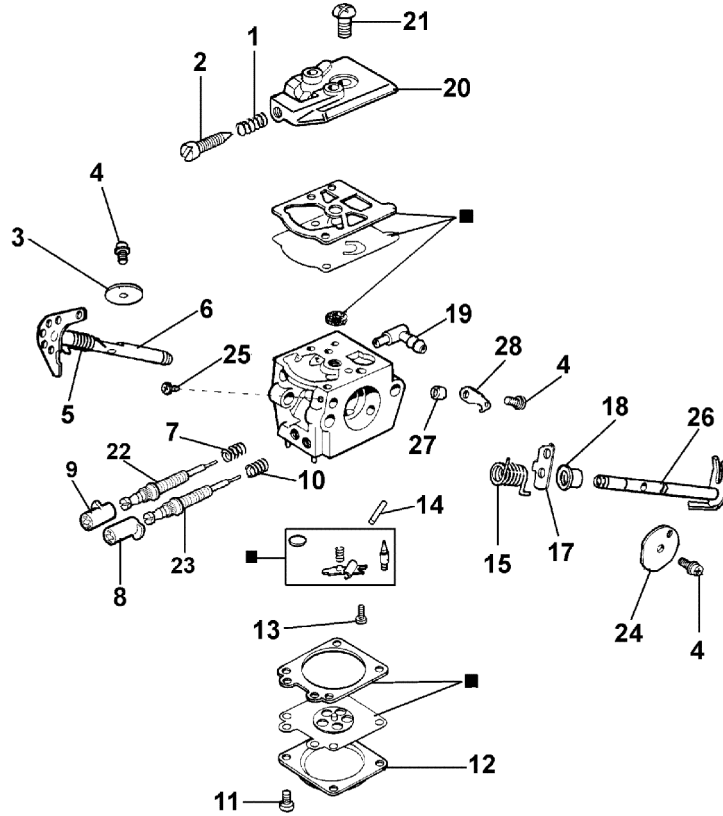

136 Chainsaw - Carburetor WT-562

Walbro WT-562

16 ■ KIT RIPARAZIONE
REPAIR KIT

136 Chainsaw - Carburetor WT-562

Ref.Nu	Qty	Part number	Description	Validity from	Validity till	Notes	Bulletin
1	1	094600148	Spring				
2	1	074000240	Adjust.screw				
3	1	095000141	Shutter				
4	4	003300209	Screw				
5	1	094600208	Spring				
6	1	50050112	Shaft				
7	1	035000165	Spring				
8	1	2318694	Cap				
9	1	2318695	Cap				
10	1	093500115	Spring				
11	4	035000162	Screw				
12	1	2318191	Cover				
13	1	003300202	Screw				
14	1	003300201	Spindle				
15	1	50050115	Spring				
16	1	2318671	Repair kit				
17	1	50050111	Lever				
18	1	50050109	Bushing				
19	1	003300036	Fittings				
20	1	50050107	Cover				
21	1	003300197	Screw				
22	1	2318942	Screw L				
23	1	2318943	Screw H				
24	1	094600140	Shutter				
25	1	50050117	Screw				
26	1	50050113	Shaft				
27	1	50050110	Bushing				
28	1	50050108	Throttle lever