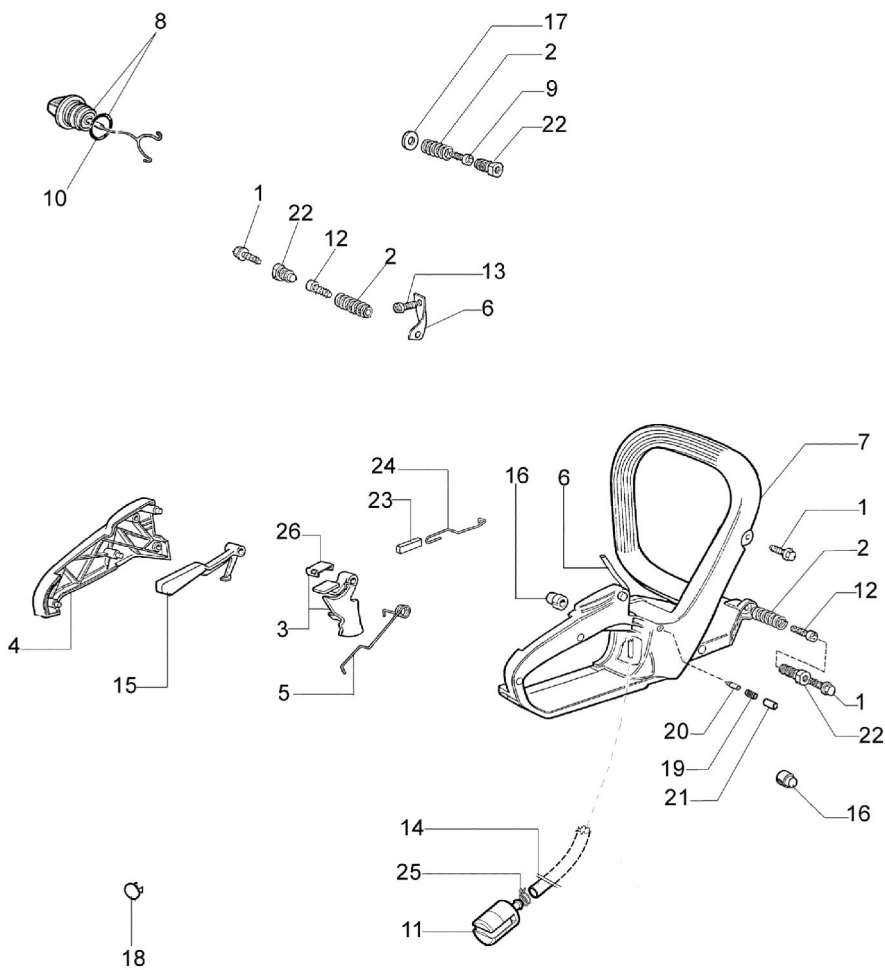

136 Chainsaw - Handle

136 Chainsaw - Handle

Ref.Nu	Qty	Part number	Description	Validity from	Validity till	Notes	Bulletin
1	3	097000061AR	Screw				
2	3	50050359R	Spring				
3	1	50052045	Carb/throttle s				
4	1	50050214A	Cover				
5	1	097000028R	Spring				
6	1	50050123R	Strap				
7	1	50120029R	Fuel tank				
8	2	50052005R	Tank cap				
9	2	3960073R	Screw				
10	2	3049025	O-ring				
11	1	094600450R	Fuel filter				
12	4	094600041AR	Screw				
13	1	3960057R	Screw				
14	1	50050070A	Hose				
15	1	50050096AR	Lever				
16	2	50010061R	AV-mount				
17	1	3918010R	Washer				
18	1	50050072	Cap				
19	1	094500575R	Spring				
20	1	094500577A	Valve				
21	1	50050071	Breather valve				
22	3	50050182R	Support				
23	1	50070197A	Knob				
24	1	50050044A	Throttle rod				
25	2	3059017	Band				
26	1	50050119	Plate