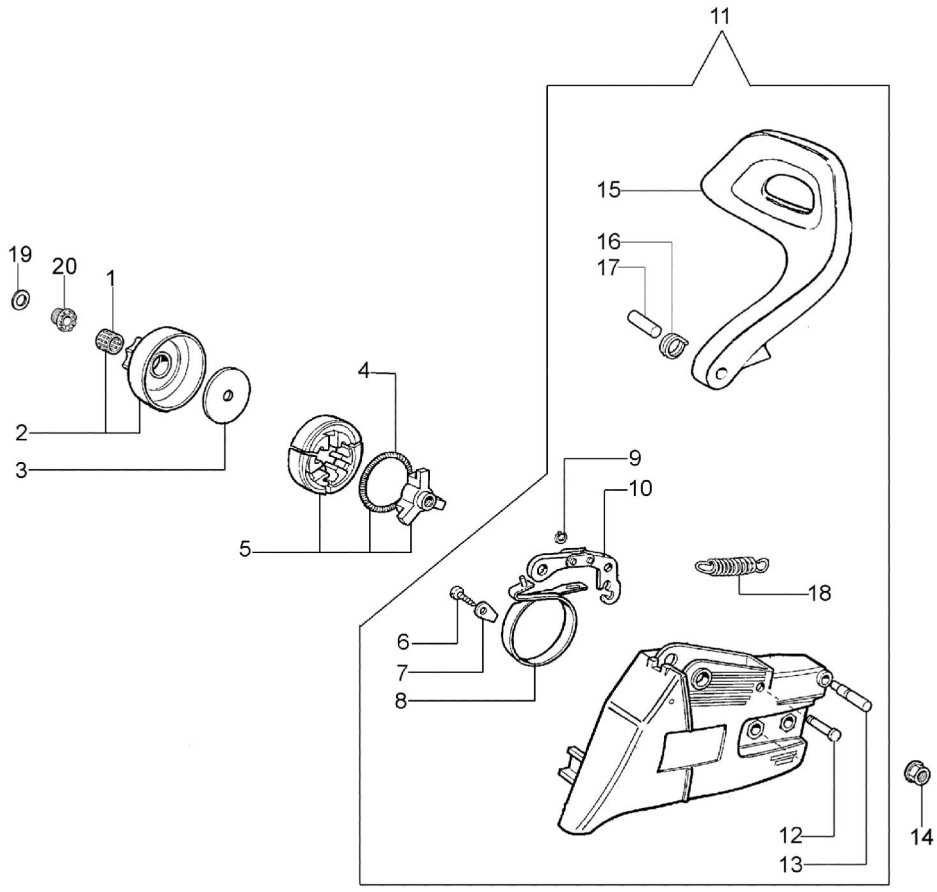

136 Chainsaw - Clutch assy

136 Chainsaw - Clutch assy

Ref.Nu	Qty	Part number	Description	Validity from	Validity till	Notes	Bulletin
1	1	50030372	Bearing				
2	1	50050136A	Chain sprocket 3/8				
3	1	004000352	Washer				
4	1	094500029	Spring				
5	1	094000129AR	Clutch				
6	1	3960070AR	Screw				
7	1	50050125R	Plate				
8	1	50050039R	Brake band				
9	1	3026003	Ring				
10	1	097000146	Lever				
11	1	50052014AR	Chain cover assy				
12	1	097000106	Pin				
13	1	50050064R	Pin				
14	2	50010148R	Nut				
15	1	50050040	Guard				
16	1	50010088AR	Spring				
17	1	50050066	Pin				
18	1	095000219R	Spring				
19	1	004400285	Washer				
20	1	50050025	Worm gear 3/8