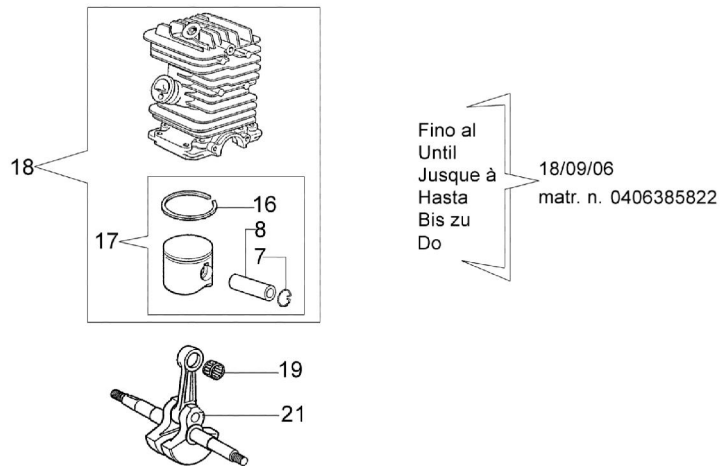

136 Chainsaw - Engine

136 Chainsaw - Engine

Ref.Nu	Qty	Part number	Description	Validity from	Validity till	Notes	Bulletin
1	1	3055114	Spark plug				
2	2	50050032	Screw				
3	4	3801047	Screw				
4	2	3960073R	Screw				
5	1	3050022R	Gasket				
6	2	50110043R	Spacer				BT4-085-02/07
7	2	004900061R	Ring				
8	1	50050222	Piston pin				
9	1	094600103	Band				
10	1	50110045R	Crankshaft				BT4-085-02/07
11	2	50060076	Gasket				
12	1	50050010R	Manifold				
13	2	3933100R	Nut				
14	2	094000006R	Bearing				
15	1	50050027A	Muffler				
16	1	003300015R	Piston ring				
17	1	50050131A	Piston assy Ø38				
18	1	50050132B	Compl. cylinder Ø38				
19	1	3037013	Bearing				
20	1	3050024R	Seal ring				
21	1	50050001	Crankshaft				
22	1	50050016R	Cover				
23	1	50110044R	Bearing				BT4-085-02/07
24	1	50110047R	Piston pin				BT4-085-02/07
25	1	50110066A	Piston assy Ø38				BT4-085-02/07
26	1	50050276A	Compl. cylinder Ø38				BT4-085-02/07

136 Chainsaw - Clutch assy

136 Chainsaw - Clutch assy

Ref.Nu	Qty	Part number	Description	Validity from	Validity till	Notes	Bulletin
1	1	50030372	Bearing				
2	1	50050136A	Chain sprocket 3/8				
3	1	004000352	Washer				
4	1	094500029	Spring				
5	1	094000129AR	Clutch				
6	1	3960070AR	Screw				
7	1	50050125R	Plate				
8	1	50050039R	Brake band				
9	1	3026003	Ring				
10	1	097000146	Lever				
11	1	50052014AR	Chain cover assy				
12	1	097000106	Pin				
13	1	50050064R	Pin				
14	2	50010148R	Nut				
15	1	50050040	Guard				
16	1	50010088AR	Spring				
17	1	50050066	Pin				
18	1	095000219R	Spring				
19	1	004400285	Washer				
20	1	50050025	Worm gear 3/8				