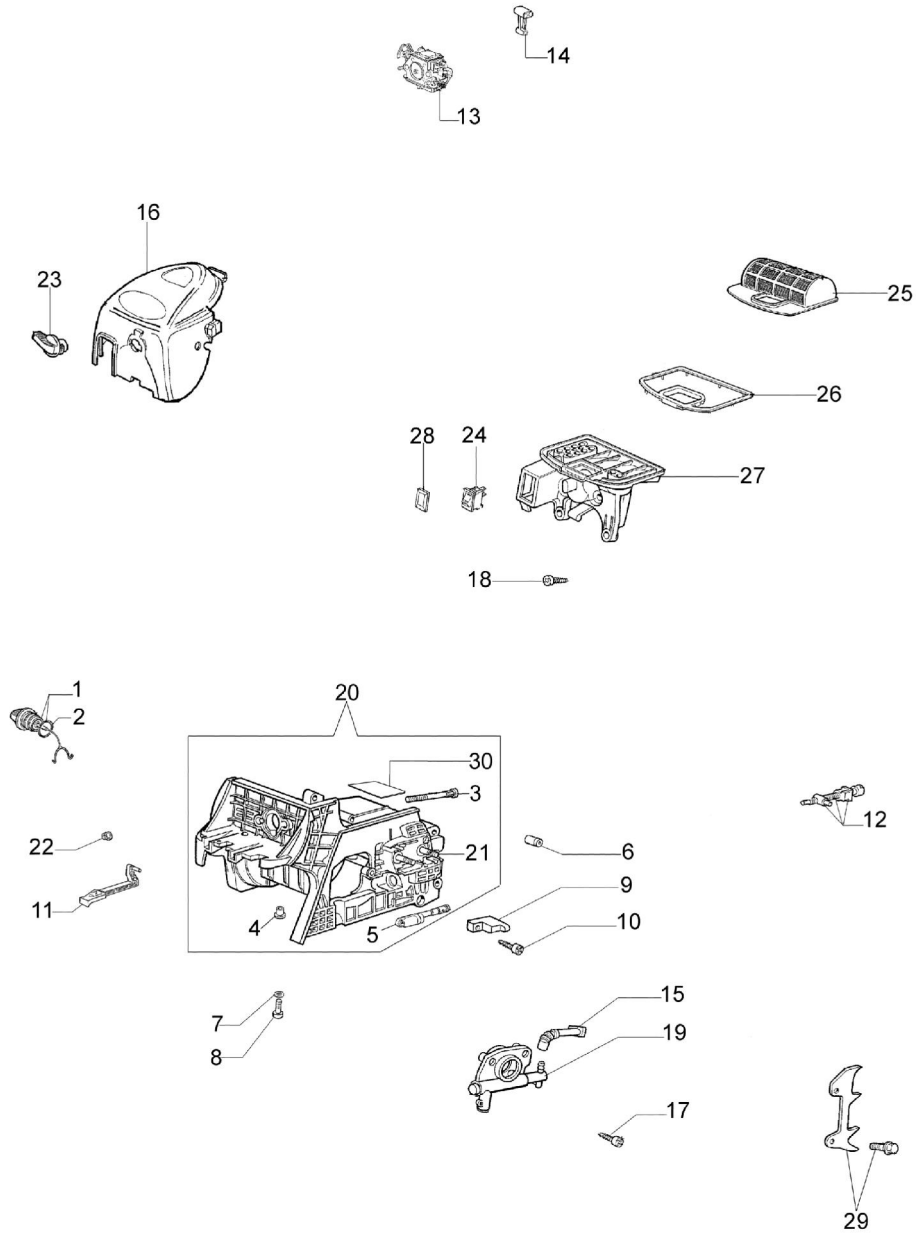

136 Chainsaw - Crankcase and air filter

136 Chainsaw - Crankcase and air filter

Ref.Nu	Qty	Part number	Description	Validity from	Validity till	Notes	Bulletin
1	1	50052005R	Tank cap				
2	1	3049025	O-ring				
3	2	094600262A	Tie rod				
4	4	50050067	Spacer				
5	1	50052006A	Oil filter				
6	1	097000229R	Breather valve				
7	4	3833073R	Washer				
8	4	3860096	Screw				
9	1	094600369R	Guard				
10	1	094600041AR	Screw				
11	1	50050269B	Starter lever				
12	1	50050133	Chain tensioner				
13	1	2318950R	Carburetor WT-562A				
14	1	50050121	Screw guide				
15	1	50050049R	Hose				
16	1	50050084R	Cover				
17	3	3960074	Screw				
18	2	3960057R	Screw				
19	1	50050020R	Oil pump				
20	1	50060092R	Crankcase assy				
21	2	50050052R	Stud				
22	1	3933100R	Nut				
23	1	50050034	Knob				
24	1	2317021R	Switch				
25	1	50050036AR	Air filter				BT1-017-07/07
25	1	50050331R	Air filter optional				BT1-017-07/07
26	1	50050056BR	Gasket				
27	1	50050035C	Support				
28	1	2317013	Guard				
29	1	50062023	Spike				
30	1	50050122	Guard