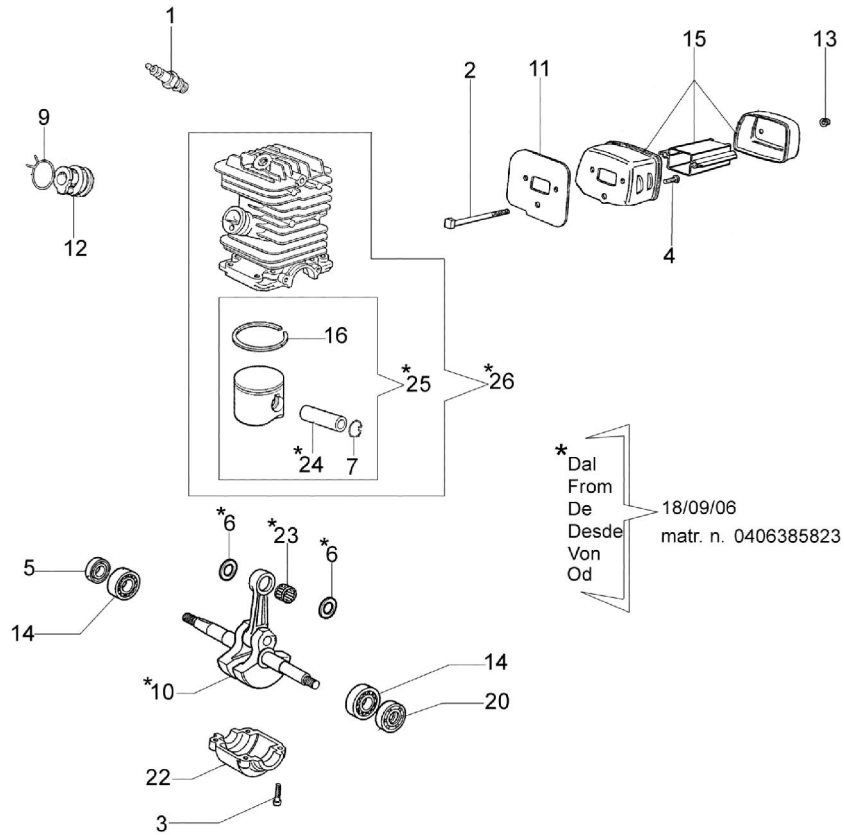

136 Chainsaw - Engine

136 Chainsaw - Engine

Ref.Nu	Qty	Part number	Description	Validity from	Validity till	Notes	Bulletin
1	1	3055114	Spark plug				
2	2	50050032	Screw				
3	4	3801047	Screw				
4	2	3960073R	Screw				
5	1	3050022R	Gasket				
6	2	50110043R	Spacer				BT4-085-02/07
7	2	004900061R	Ring				
8	1	50050222	Piston pin				
9	1	094600103	Band				
10	1	50110045R	Crankshaft				BT4-085-02/07
11	2	50060076	Gasket				
12	1	50050010R	Manifold				
13	2	3933100R	Nut				
14	2	094000006R	Bearing				
15	1	50050027A	Muffler				
16	1	003300015R	Piston ring				
17	1	50050131A	Piston assy Ø38				
18	1	50050132B	Compl. cylinder Ø38				
19	1	3037013	Bearing				
20	1	3050024R	Seal ring				
21	1	50050001	Crankshaft				
22	1	50050016R	Cover				
23	1	50110044R	Bearing				BT4-085-02/07
24	1	50110047R	Piston pin				BT4-085-02/07
25	1	50110066A	Piston assy Ø38				BT4-085-02/07
26	1	50050276A	Compl. cylinder Ø38				BT4-085-02/07

136 Chainsaw - Starter Assy

136 Chainsaw - Starter assy

Ref.Nu	Qty	Part number	Description	Validity from	Validity till	Notes	Bulletin
1	1	097000064AR	Handle				
2	1	50070123R	Starter rope				
3	1	50050134	Labels set				
4	1	50050073R	Spring				
5	1	50050017AR	Starter pulley				
6	1	094500034R	Washer				
7	1	50050240R	Flywheel				
8	1	3960057R	Screw				
9	1	50060110	Starter assy				
10	1	3960082BR	Screw				
11	1	006000315R	Washer				
12	1	3916004R	Washer				
13	1	50050081	Cable				
14	1	50060086	Flange				
15	1	50050261	Nut				BT4-083-01/07
16	1	3833080	Washer				
17	1	005000361	Washer				
20	1	50050013AR	Ignition coil				
21	1	50050127	Spring				
22	1	3960075	Screw				
23	1	005000347A	Grommet				
24	1	50050126	Spark plug cap				
25	1	50072029	Pawl kit				
26	1	50050124	Spacer				
27	1	50050148	Plate				
28	1	50060112	Starter assy				