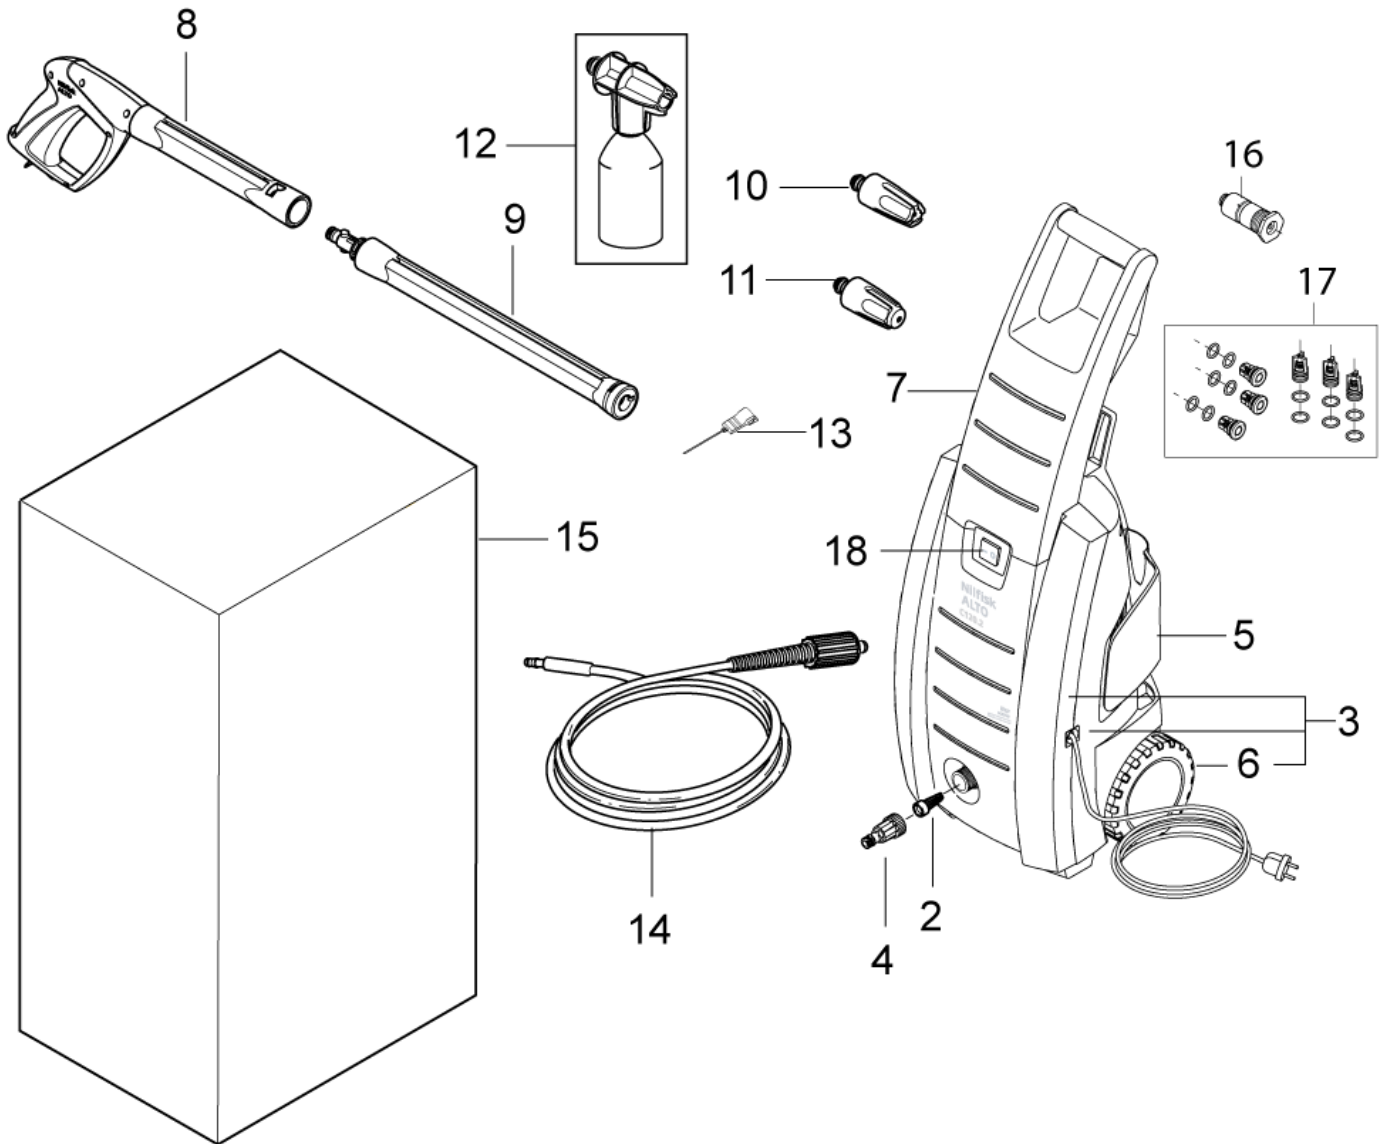

Overview 2007

C120.2 and C125.2

31-05-2011

Part List ID

C120201

5

Overview 2007

C120.2 and C125.2

31-05-2011

Part List ID
C120201

6

Pos	Part no.	Qty	Description	EAN
1	126486831	1	SWITCH CPL.	5701715418
2	6481094	1	STRAINER	5701715268
3	126486836	1	CABINET FRONT +REAR +WHEELS	5701715418
4	1402809	1	QUICK COUPLING MALE	5701715008
5	126486838	1	CABLE HOLDER	5701715418
6	126486835	1	WHEEL CPL.	5701715418
7	126486837	1	DRIVING HANDLE	5701715418
8	126481132	1	G3 GUN WITH INTERMEDIATE TUBE	5703887102
9	126481134	1	G3 LANCE COMPLETE	5703887102
10	126481115	1	POWERSPEED GREEN	5703887101
11	126481117	1	PR TORNADO GREEN AUS	5703887101
11	126481120	1	PR TORNADO DARK BLUE EU, JP	5703887101
12	6411132	1	CC FOAM SPRAYER W.BOTTLE	5701715255
13	6520844	1	CLEANING TOOL BLACK	5701715215
14	126481138	1	HOSE 6M C120.2	5703887102
14	126481139	1	HOSE 8M C125.2	5703887102
15	128307006	1	10 Pcs. BOX C120.2 C120.2 and C125.2	5703887105
16	127410240	1	START/STOP VALVE COMPLETE	5703887106
17	126486773	1	REP.KIT VALVE SYSTEM	5701715397
18	126486831	1	SWITCH CPL.	5701715418