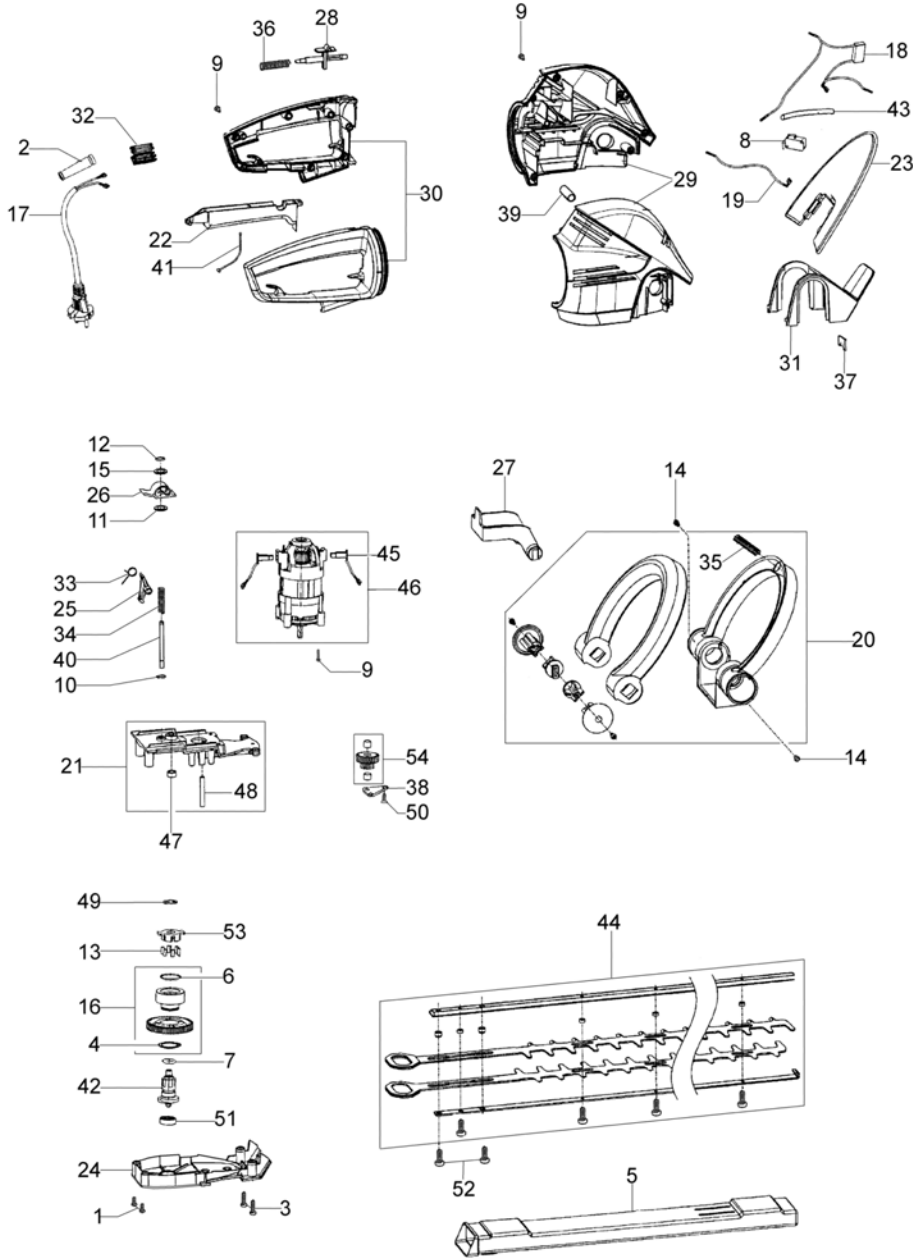

TG 750 E - Illustrated part list

TG 750 E - Illustrated part list

Ref.Nu	Qty	Part number	Description	Validity from	Validity till	Notes	Bulletin
1	1	K27120211	Screw				
2	1	K45190012	Sleeve				
3	2	K45190204	Screw				
4	1	K45190217	Ring				
5	1	K45490046	Guard				
6	5	K45490069	O-ring				
7	5	K45490070	O-ring				
8	1	K45490142	Switch				
9	10	K45490232	Screw				
10	5	K45490233	Snap ring				
11	5	K45490235	Washer				
12	5	K45490237	Spring				
13	6	K45490239	Roller				
14	4	K45490244	Screw				
15	5	K45490411	Washer				
16	1	K45491801	Compl. gear				
17	1	K45530110	Cable				
18	1	K45530124	Condenser				
19	1	K45530125	Cable				
20	1	K45580200	Handle group				
21	1	K45580122	Support				
22	1	K45590105	Lever				
23	1	K45590106	Hand guard				
24	1	K45590107	Plate				
25	1	K45590108	Lever				
26	1	K45590109	Slide control				
27	1	K45590111	Lever				
28	1	K45590117	Button				
29	1	K45590185	Motor housing				
30	1	K45590186	Complete handle				
31	1	K45590153	Support				
32	1	K45590154	Clamp				
33	1	K45590201	Spring				
34	1	K45590202	Spring				
35	1	K45590204	Spring				
36	1	K45590205	Spring				
37	5	K45590220	Felt				
38	1	K45590401	Plate				
39	1	K45590402	Pin				
40	1	K45590404	Pin				
41	1	K45590406	Cable				
42	1	K45590433	Cam				
43	1	K45590806	Sheath				
44	1	K45590842	Blades assy				

Ref.Nu	Qty	Part number	Description	Validity from	Validity till	Notes	Bulletin
45	2	K45690147	Brush				
46	1	K45690158	Motor				
47	1	K45690243	Bushing				
48	1	K45690246	Pin				
49	5	K45690248	Ring				
50	5	K45690255	Screw				
51	1	K45690260	Bearing				
52	5	K45690273	Screw				
53	1	K45690433	Support				
54	1	K45680010	Bevel gear set				