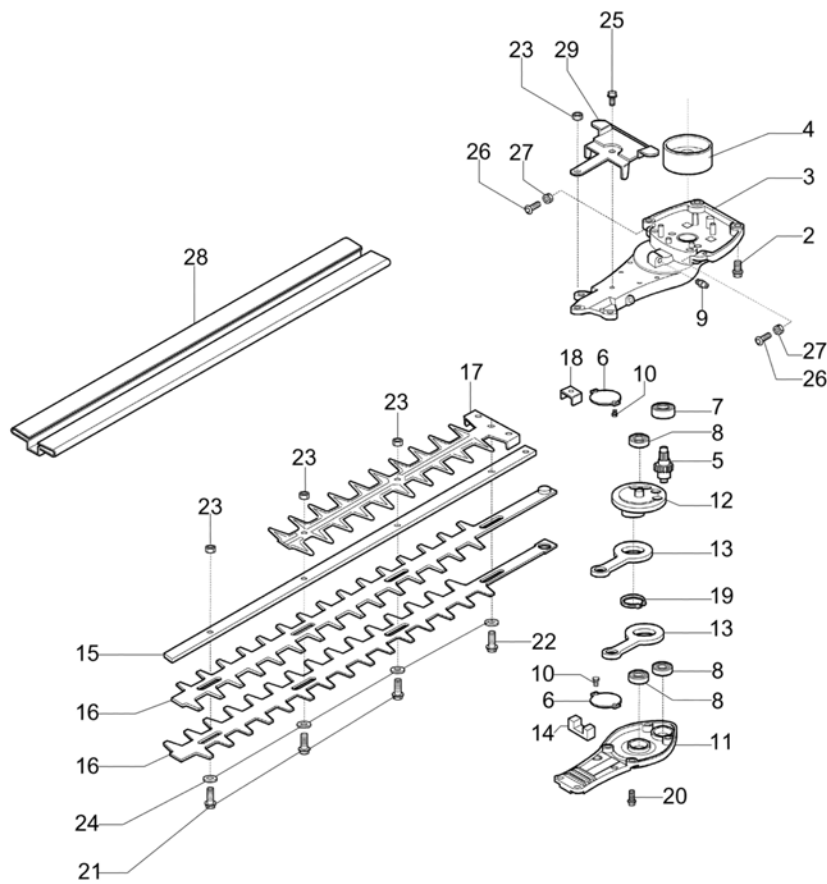

TG 2600 XP Hedgetrimmer - Blades assy

TG 2600 XP Hedgetrimmer - Blades assy

Ref.Nu	Qty	Part number	Description	Validity from	Validity till	Notes	Bulletin
2	4	W58040002	Screw				
3	1	W58040003	Upper case				
4	1	W58040004R	Clutch drum				
5	1	W58040005	Sprocket				
6	2	W58040006	Plate				
7	1	W58040007R	Bearing				
8	3	W58040008R	Bearing				
9	1	W58040009	Nipple				
10	4	W58040010	Screw				
11	1	W58040011	Cover				
12	1	W58040012	Gear wheel				
13	2	W58040013R	Connecting rod				
14	1	W58040014	Felt				
15	1	W58040015	Blade guide				
16	2	W58040016R	Blade 600mm				
17	1	W58040017	Guard				
18	1	W58040018	Plate				
19	1	W58040019	Ring				
20	6	W58040002	Screw				
21	3	W58040021R	Screw				
22	1	W58040022	Screw				
23	4	W58040023R	Nut				
24	4	W58040024R	Washer				
25	1	W58040025	Screw				
26	2	W58040026	Screw				
27	2	W58040027	Nut				
28	1	W58040028	Guard				
29	1	W58040029	Bracket