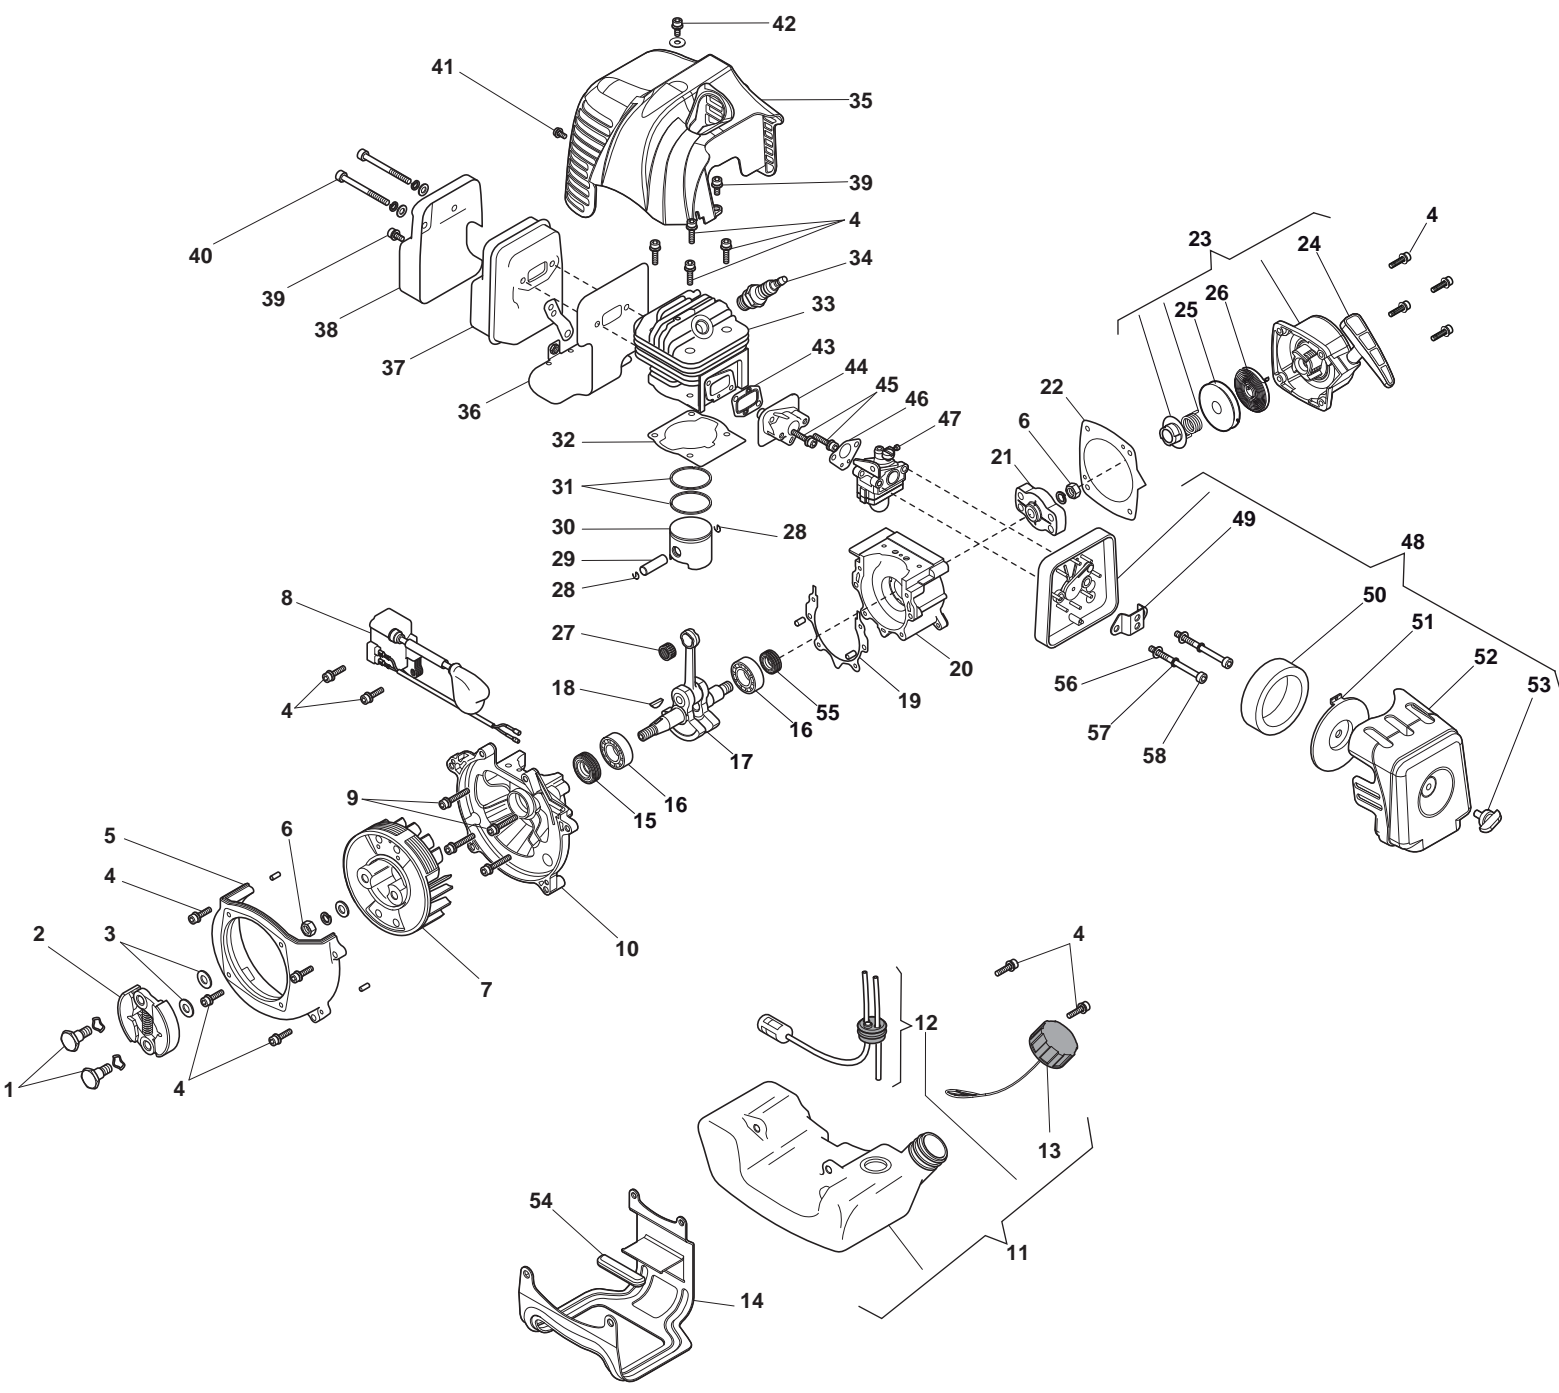

TB 420				Engine Parts
POS	CODE	Q.TY	DESCRIPTION	NOTES
1	118801189/0	2	Screw	
2	118801181/0	1	Clutch Drive	
3	2321230	2	Washer	
4	2135030	16	Screw	
5	118801214/0	1	Transmission Support Case	
6	2670120	2	Nut	
7	118801211/0	1	Flywheel	
8	118801209/0	1	Electronic Coil	
9	2135050	4	Screw	
10	118801217/0	1	Crank Case	
11	118801212/0	1	Fuel Tank Assy	
12	118801392/0	1	Fuel Pipe	
13	118801393/0	1	Fuel Cap Assy	
14	118801207/0	1	Tank Protection	
15	118801197/0	1	Oil Seal	
16	3112040	2	Bearing	
17	118801213/0	1	Crankshaft	
18	123072002/0	1	Key	
19	118801201/0	1	Crankcase Gasket	
20	118801218/0	1	Crank Case	
21	118801191/0	1	Starter Cup	
22	118801193/0	1	Gasket	
23	118801186/0	1	Starter Recoil Case	
24	118802161/0	1	Starter Handle	
25	118802162/0	1	Starter Pulley	
26	118802163/0	1	Starter Spring	
27	118801195/0	1	Needle Bearing	
28	118801196/0	2	Circlip	
29	118801199/0	1	Piston Pin	
30	118801216/0	1	Piston	
31	118801198/0	2	Piston Ring	
32	118801202/0	1	Cylinder Gasket	
33	118801215/0	1	Cylinder	
34	3210024	1	Spark Plug	
35	118802115/0	1	Blck Cylinder Cover	
36	118801221/0	1	Muffler Gasket	
37	118801222/0	1	Muffler	
38	118801219/0	1	Muffler Guard	
39	2135180	1	Screw	
40	118801180/0	2	Screw	
41	123878020/0	1	Screw	
42	2135040	1	Screw	
43	118801204/0	1	Intake Manifold Gasket	
44	118801200/0	1	Intake Manifold	
45	2135060	2	Screw	
46	118801203/0	1	Carburetor Gasket	
47	118801208/0	1	Carburetor	
48	118802159/0	1	Air Filter Assy Yellow	
49	118801525/0	1	Deflector	
50	118801526/0	1	Air Filter	
51	118802110/0	1	Plate	
52	118802160/0	1	Air Cleaner Cover, Yellow	
53	118801528/0	1	Knob	
54	118801192/0	1	Grommet	
55	118801188/0	1	Oil Seal	
56	2312020	2	Washer	
57	2330020	2	Washer	
58	2135260	2	Screw