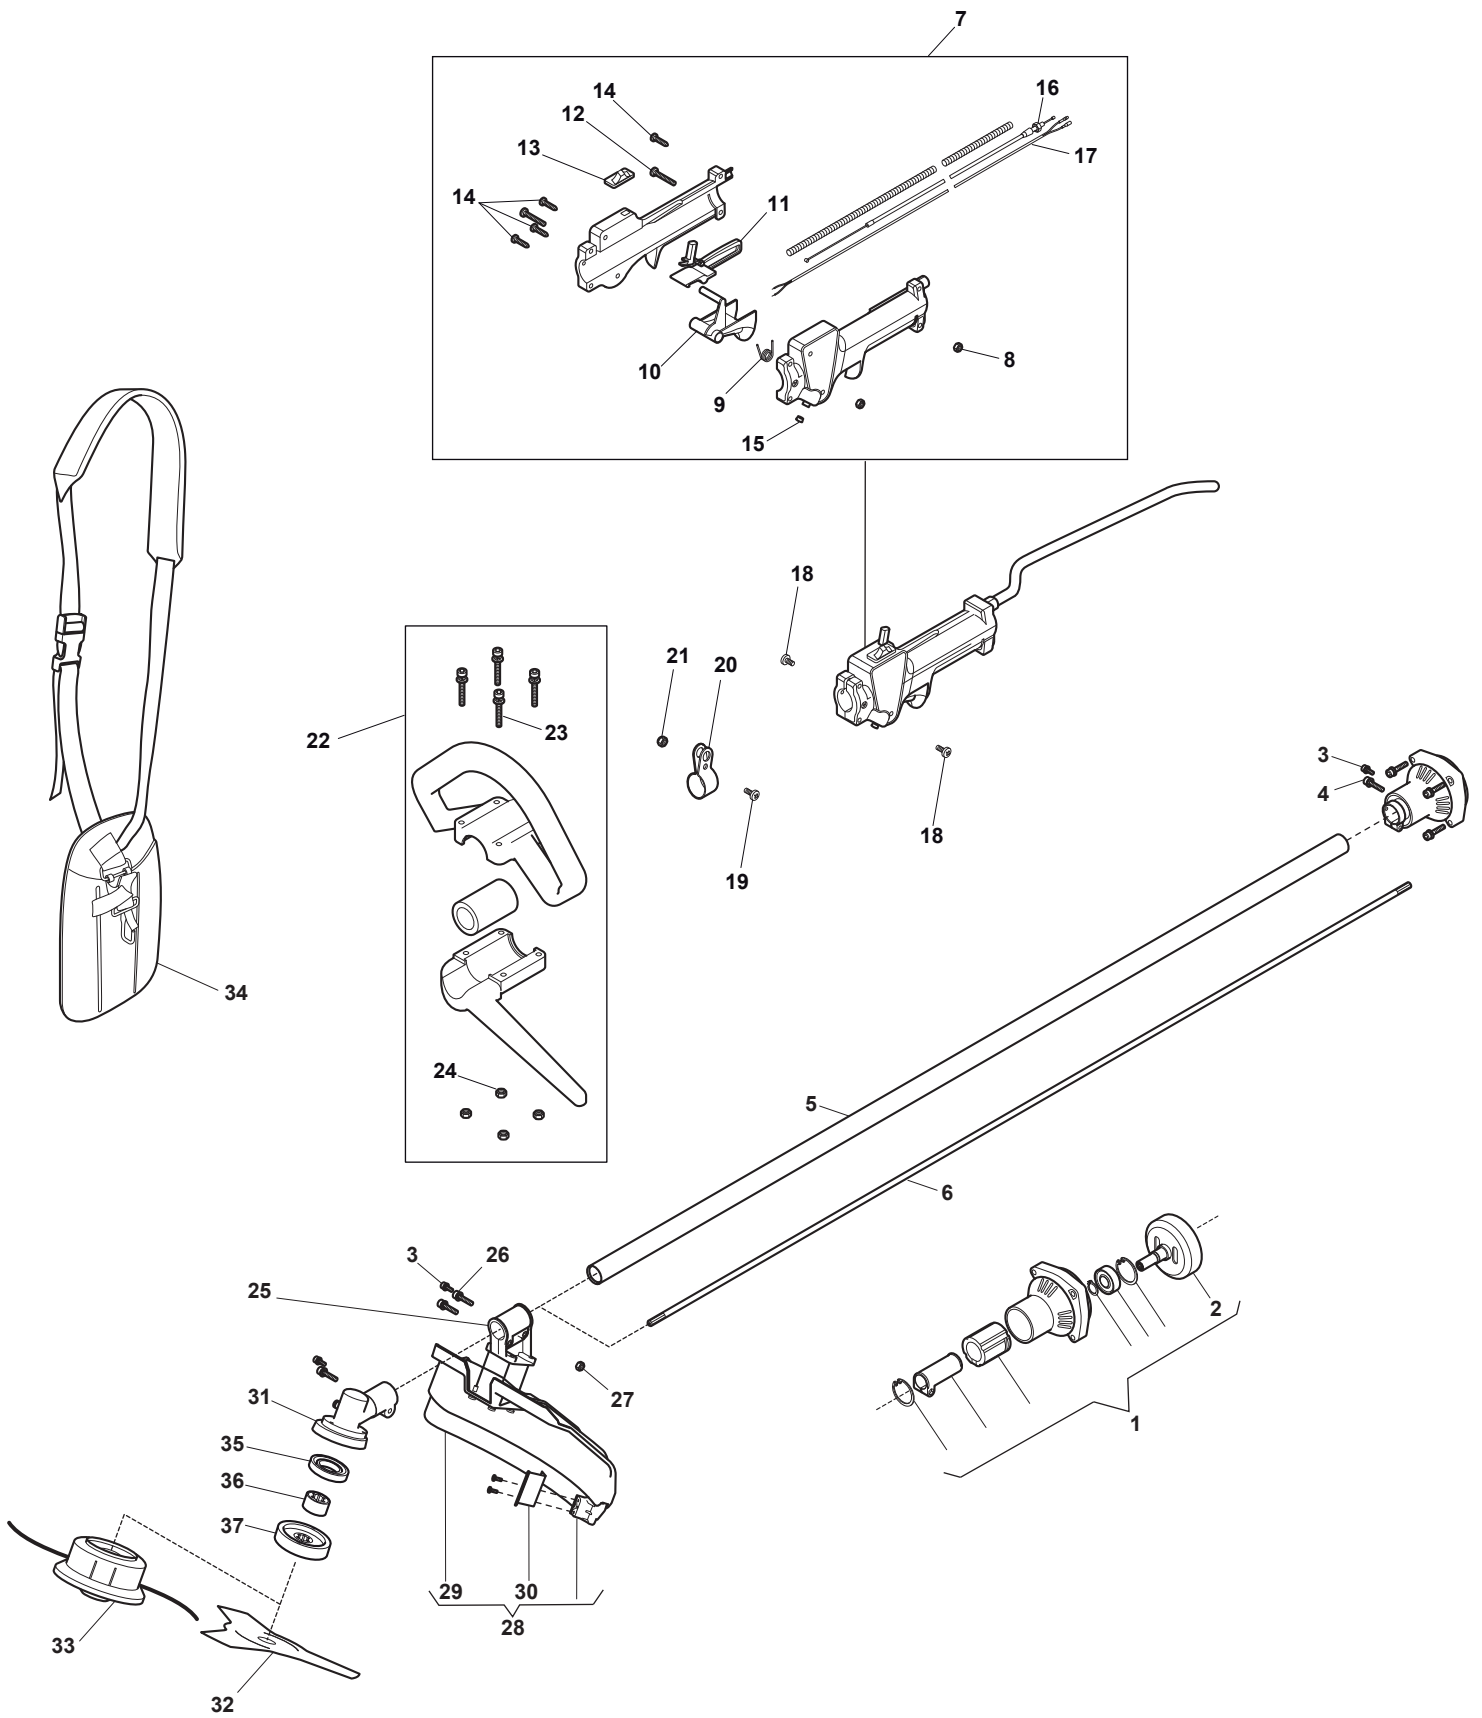

TB 420		Transmission Parts		
POS	CODE	Q.TY	DESCRIPTION	NOTES
1	118801187/0	1	Support Transmission Ass.Y	
2	118801398/0	1	Sprocket	
3	2135180	3	Screw	
4	2132180	2	Screw	
5	118802055/0	1	Transmission Pipe	
6	118801190/0	1	Trasmission Shaft	
7	118802103/0	1	Handle Assy	
8	112154320/0	2	Nut	
9	118802104/0	1	Spring	
10	118802105/0	1	Throttle Lever	
11	118802106/0	1	Throttle Lever	
12	2135060	2	Screw	
13	118802107/0	1	Switch	
14	112728099/1	5	Screw	
15	118802088/0	1	Retainer	
16	118802108/0	1	Stop Wire	
17	118802109/0	1	Throttle Cable	
18	112727815/0	2	Screw	
19	112727790/0	1	Screw	
20	118802054/0	1	Harness Support Ass.Y	
21	112154320/0	1	Nut	
22	118802102/0	1	Front Handgrip Assy	
23	2135130	4	Screw	
24	112154320/0	4	Nut	
25	118801205/0	1	Support	
26	2135050	2	Screw	
27	112154320/0	2	Nut	
28	118802063/0	1	Safety Cover Ass.Y	
29	118802064/0	1	Guard	
30	118802065/0	1	Line Cutter Blade	
31	118801184/0	1	Gear Case	
32	118801125/0	1	Nylon Disk 3 Theet	
33	118801124/0	1	Nylon Head Assy	
34	118802056/0	1	Harness	
35	118802464/0	1	Plate	
36	118802465/0	1	Plate	
37	118802466/0	1	Protection Cover	