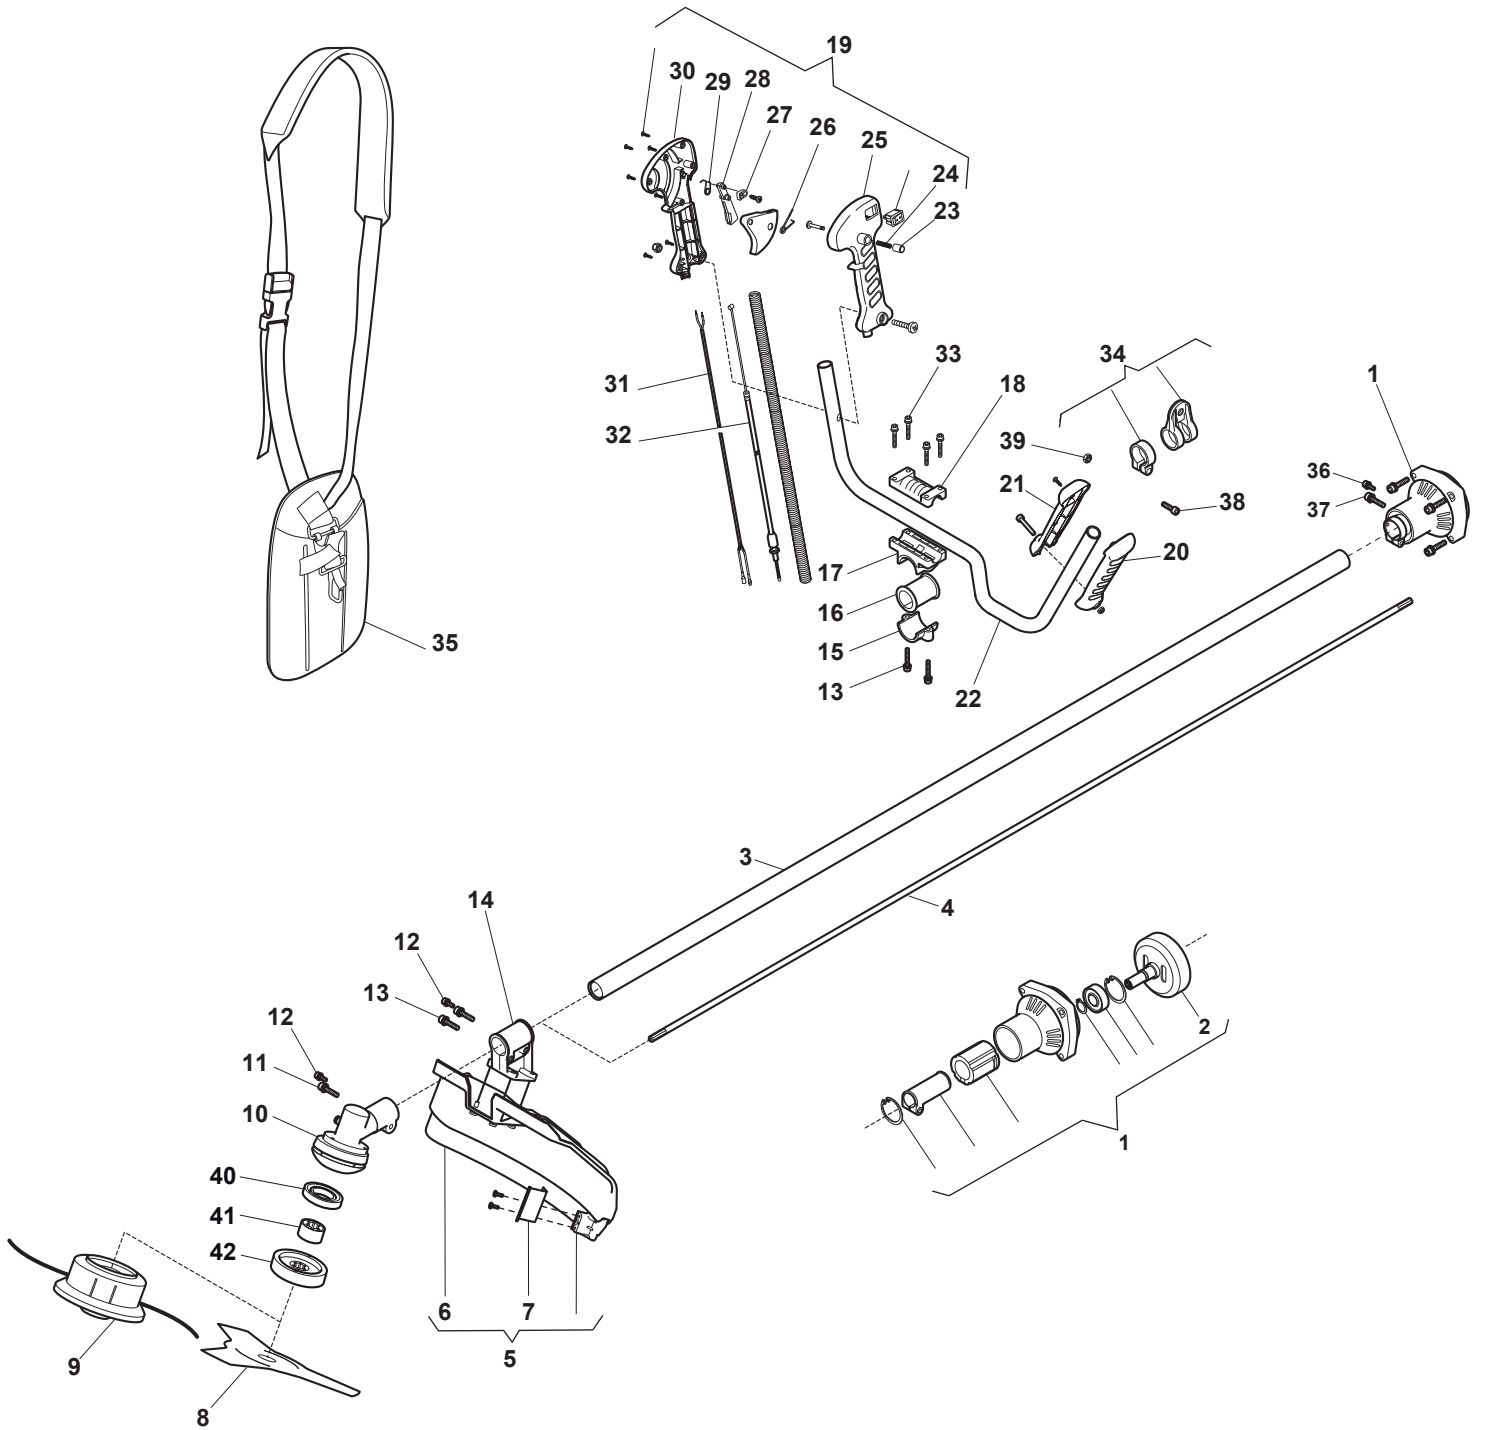

TB 320		Transmission Parts		
POS	CODE	Q.TY	DESCRIPTION	NOTES
1	118801187/0	1	Support Transmission Ass.Y	
2	118801398/0	1	Sprocket	
3	118801416/0	1	Transmission Pipe	
4	118801190/0	1	Trasmission Shaft	
5	118802063/0	1	Safety Cover Ass.Y	
6	118802064/0	1	Guard	
7	118802065/0	1	Line Cutter Blade	
8	118801125/0	1	Nylon Disk 3 Theet	
9	118801124/0	1	Nylon Head Assy	
10	118801184/0	1	Gear Case	
11	2132180	2	Screw	
12	2135180	3	Screw	
13	2135130	4	Screw	
14	118801205/0	1	Support	
15	118801412/0	1	Lower Support	
16	118801413/0	1	Reduction	
17	118801414/0	1	Handgrip Support Ass.Y	
18	118801415/0	1	Upper Handgrip Support	
19	118802167/0	1	Right Handgrip	
20	118801405/0	1	Left Handle	
21	118801406/0	1	Left Handle	
22	118801409/0	1	Handle	
23	118801410/0	1	Button	
24	118801411/0	1	Spring	
25	118801407/0	1	Right Handgrip	
26	118801404/0	1	Torsion Spring	
27	118801403/0	1	Trigger lock block	
28	118801402/0	1	Throttle Lever	
29	118801401/0	1	Torsion Spring	
30	118801408/0	1	Right Handgrip	
31	118801399/0	1	Stop Wire	
32	118801400/0	1	Throttle Cable	
33	2135060	4	Screw	
34	118801182/0	1	Harness Support Ass.Y	
35	118801185/0	1	Harness	
36	2135180	3	Screw	
37	2132180	2	Screw	
38	112727790/0	1	Screw	
39	112154320/0	1	Nut	
40	118802464/0	1	Plate	
41	118802465/0	1	Plate	
42	118802466/0	1	Protection Cover	