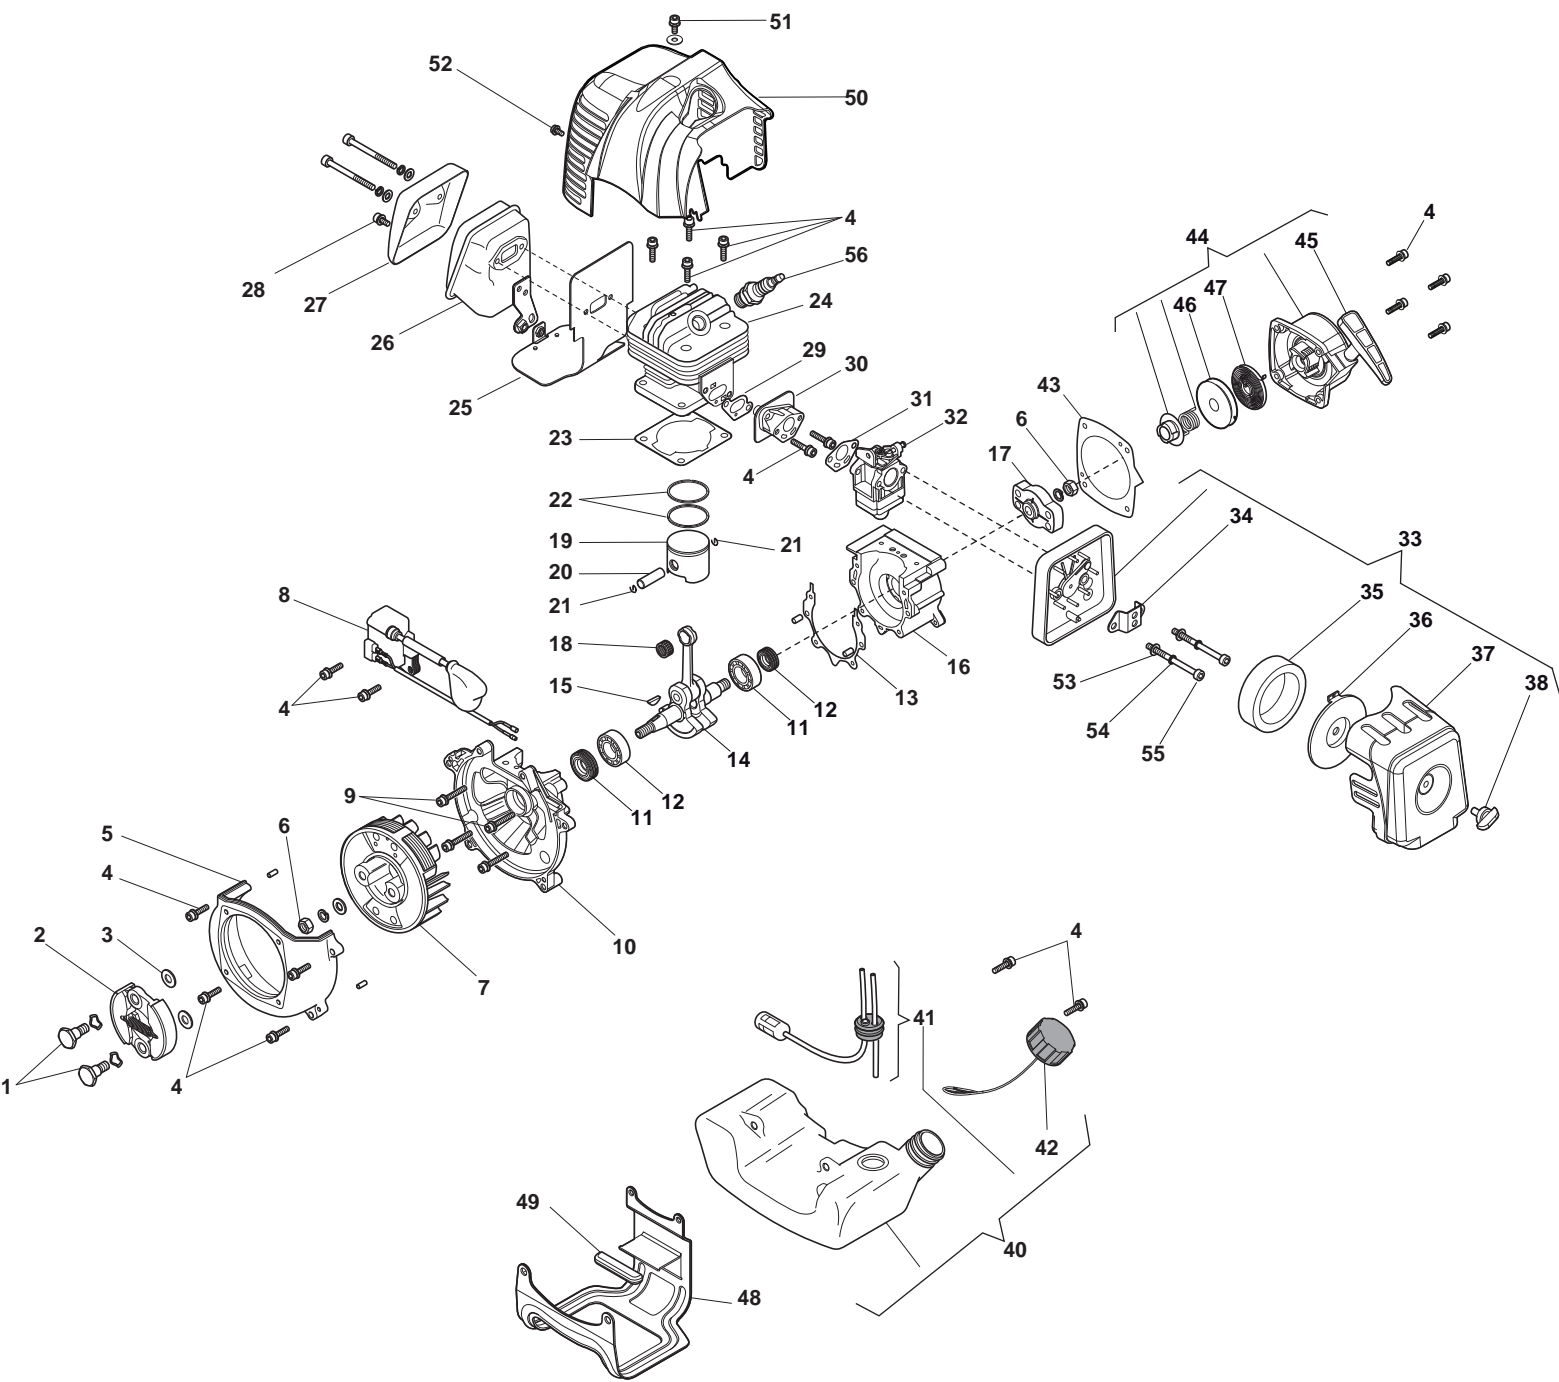

TB 320				Engine Parts
POS	CODE	Q.TY	DESCRIPTION	NOTES
1	118801189/0	2	Screw	
2	118801181/0	1	Clutch Drive	
3	2321230	2	Washer	
4	2135030	18	Screw	
5	118801503/0	1	Transmission Support Case	
6	2670120	2	Nut	
7	118801504/0	1	Flywheel	
8	118801505/0	1	Electronic Coil	
9	2135050	4	Screw	
10	118801506/0	1	Crank Case	
11	118801188/0	1	Oil Seal	
12	3112170	2	Bearing	
13	118801507/0	1	Crankcase Gasket	
14	118801508/0	1	Crankshaft	
15	123072002/0	1	Key	
16	118801509/0	1	Crank Case	
17	118801191/0	1	Starter Cup	
18	118801510/0	1	Needle Bearing	
19	118801511/0	1	Piston	
20	118801512/0	1	Piston Pin	
21	118801513/0	2	Circlip	
22	118801514/0	2	Piston Ring	
23	118801515/0	1	Cylinder Gasket	
24	118801516/0	1	Cylinder	
25	118801517/0	1	Muffler Gasket	
26	118801518/0	1	Muffler	
27	118801519/0	1	Muffler Guard	
28	2135180	1	Screw	
29	118801520/0	1	Intake Manifold Gasket	
30	118801521/0	1	Intake Manifold	
31	118801522/0	1	Carburetor Gasket	
32	118801523/0	1	Carburetor	
33	118802159/0	1	Air Filter Assy Yellow	
34	118801525/0	1	Deflector	
35	118801526/0	1	Air Filter	
36	118802110/0	1	Plate	
37	118802160/0	1	Air Cleaner Cover, Yellow	
38	118801528/0	1	Knob	
40	118801529/0	1	Fuel Tank Assy	
41	118801530/0	1	Fuel Pipe	
42	118801393/0	1	Fuel Cap Assy	
43	118801193/0	1	Gasket	
44	118801186/0	1	Starter Recoil Case	
45	118802161/0	1	Starter Handle	
46	118802162/0	1	Starter Pulley	
47	118802163/0	1	Starter Spring	
48	118801207/0	1	Tank Protection	
49	118801192/0	1	Grommet	
50	118802116/0	1	Black Cylinder Cover	
51	2135040	1	Screw	
52	123878020/0	1	Screw	
53	2312020	2	Washer	
54	2330020	2	Washer	
55	2135250	2	Screw	
56	3210024	1	Spark Plug