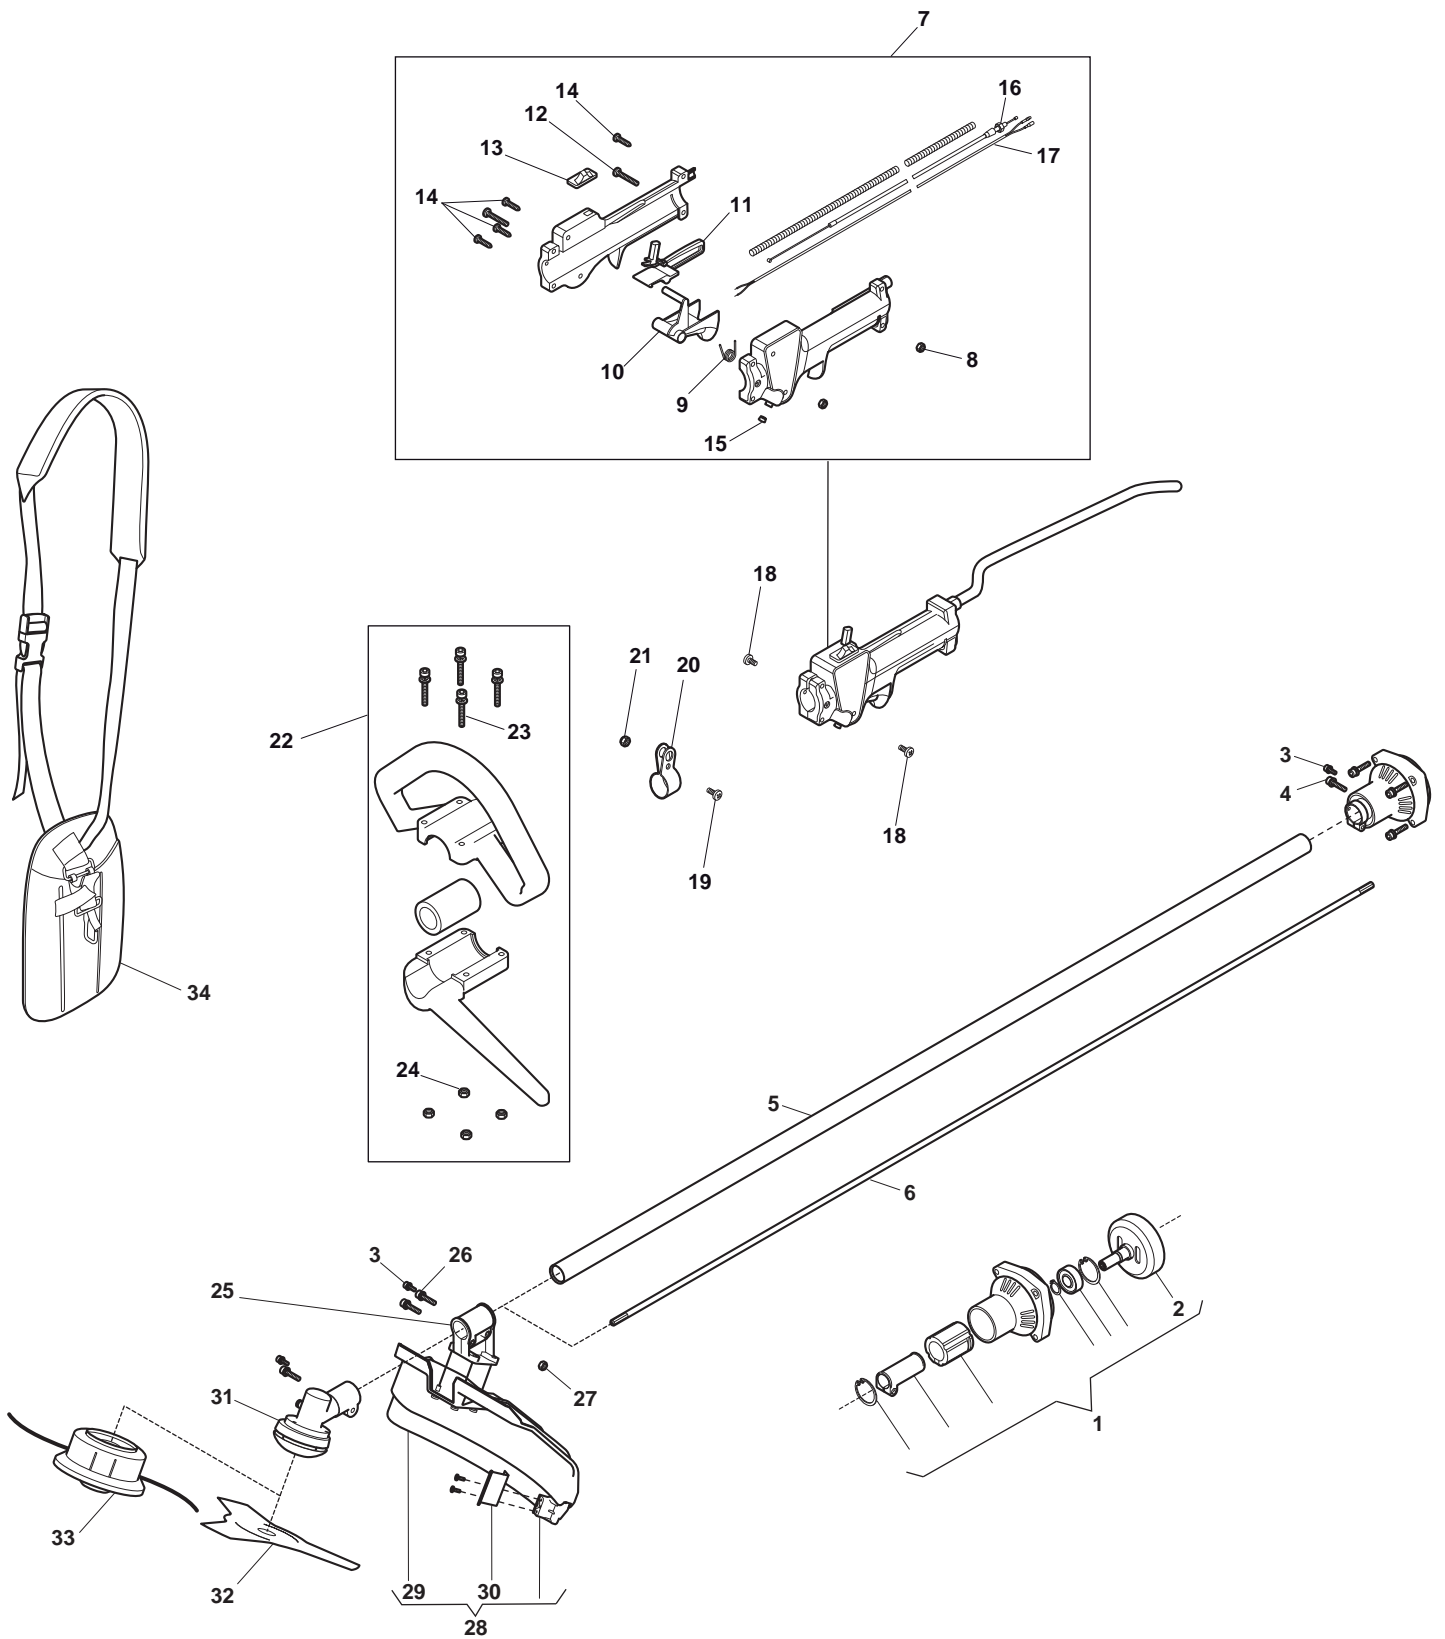

TB 320		Transmission Parts		
POS	CODE	Q.TY	DESCRIPTION	NOTES
1	118801187/0	1	Support Transmission Ass.Y	
2	118801398/0	1	Sprocket	
3	2135180	3	Screw	
4	2132180	2	Screw	
5	118802055/0	1	Transmission Pipe	
6	118801190/0	1	Trasmission Shaft	
7	118802103/0	1	Handle Assy	
8	112154320/0	2	Nut	
9	118802104/0	1	Spring	
10	118802105/0	1	Trigger	
11	118802106/0	1	Safety Lever	
12	2135060	2	Screw	
13	118802107/0	1	Switch	
14	112728099/1	4	Screw	
15	118802088/0	1	Blocker	
16	118802108/0	1	Stop Wire	
17	118802109/0	1	Throttle Cable	
18	112727815/0	2	Screw	
19	112727790/0	1	Screw	
20	118802054/0	1	Harness Support Ass.Y	
21	112154320/0	1	Nut	
22	118802102/0	1	Front Handgrip Assy	
23	2135130	4	Screw	
24	112154320/0	4	Nut	
25	118801205/0	1	Support	
26	2135050	2	Screw	
27	112154320/0	2	Nut	
28	118802063/0	1	Safety Cover Ass.Y	
29	118802064/0	1	Guard	
30	118802065/0	1	Line Cutter Blade	
31	118801184/0	1	Gear Case	
32	118801125/0	1	Nylon Disk 3 Theet	
33	118801124/0	1	Nylon Head Assy	
34	118802056/0	1	Harness	
35	118802464/0	1	Plate	
36	118802465/0	1	Plate	
37	118802466/0	1	Protection Cover	