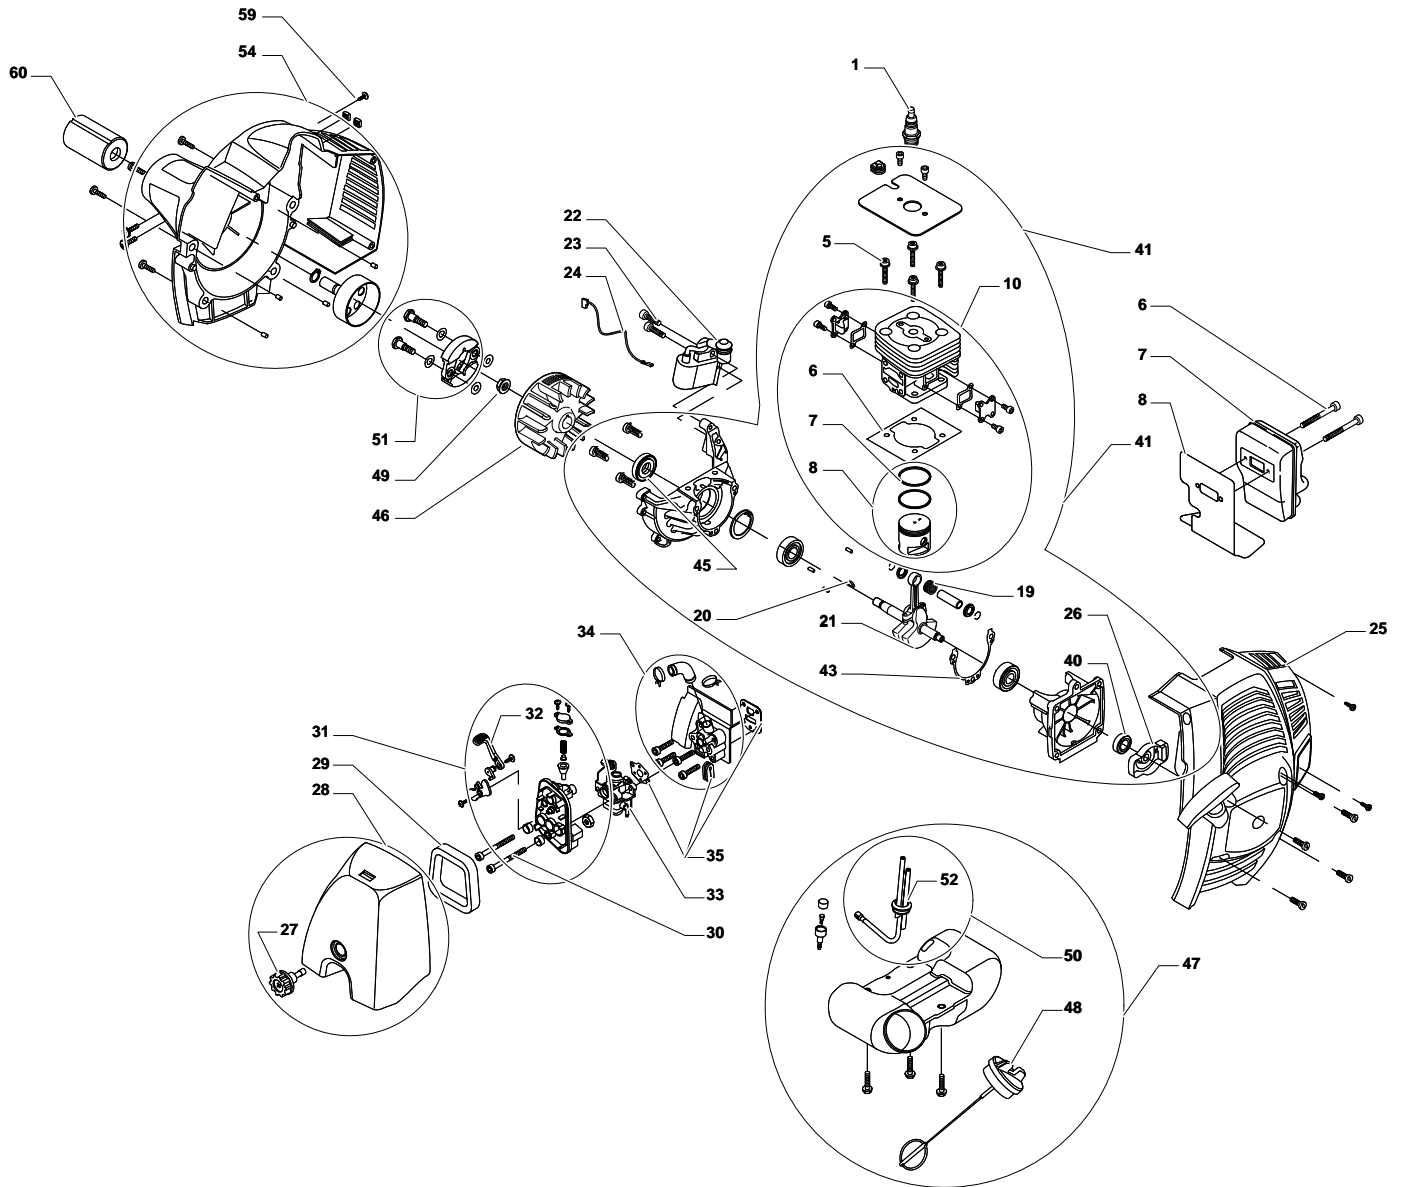

TB 27 J - Model Year 2008

Engine

TB 27 J - Model Year 2008

Engine

Pos.	Part no.	Q.ty	Description	Remarks
1	23051000/0	1	Spark Plug	
5	123878049/0	1	Screw	
6	123878050/0	1	Screw	
7	183740005/0	1	Muffler	
8	123280025/0	1	Gasket	
10	183070003/0	1	Cylinder - Piston Ass'Y	
13	123280026/0	1	Cylinder Gasket	
14	123204004/0	2	Piston Ring	
15	183590003/0	1	Piston Ass' Y	
19	123072001/0	1	Needle Bearing	
20	123072000/0	1	Flywheel Key	
21	123020019/0	1	Flywheel Key	
22	123044007/0	1	Electr. Coil	
23	123878051/0	1	Screw	
24	123065033/0	1	Spark Plug Cable	
25	183037001/0	1	Starter Assy Yellow	
26	123082001/0	1	Starter Cup	
27	123593505/0	1	Knob	
28	183090003/0	1	Filter Cover, Yellow	
28	183090004/0	1	Filter Cover, Red	
29	123220008/0	1	Air Filter	
30	123878052/0	1	Screw	
31	383781001/0	1	Air Filter Holder	
32	123315077/0	1	Choke Lever	
33	123054021/0	1	Carburettor	
34	383073501/0	1	Intake Manifold Assy	
35	183303511/0	1	Gasket Ass' Y	
40	119035154/0	1	Seal Ring	
41	183275301/0	1	Engine Short Block	
43	123280027/0	1	Crankcase Gasket	
45	112020001/0	1	Seal Ring	
46	183880004/0	1	Flywheel Ass.Y	
47	183733004/0	1	Kit Fuel Tank	
48	123790016/0	1	Fuel Cap Assy	
49	123120004/0	1	Nut	
50	383240001/0	1	Grommet Assy	
51	183215003/0	1	Clutch Ass.Y	
52	183520001/0	1	Intake Filter	
54	383785001/0	1	Support Trasm.Assy, Yellow	
59	6980624	1	Screw	
60	123275020/0	1	Grommet