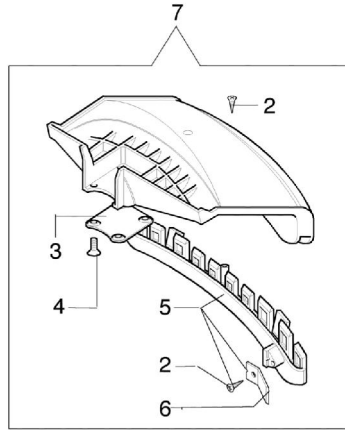

STARK 44 - Accessories

STARK 44 - Accessories

Ref.Nu	Qty	Part number	Description	Validity from	Validity till	Notes	Bulletin
1	1	63019018	Compl. nylon head Ø3				BT3-098- 07/10
2	2	3960040R	Screw				
3	1	4174278	Plate				
4	4	3802004CR	Screw				
5	1	4174283A	Skirt w/blade				
6	1	4174275R	Blade				
7	1	61042035A	Guard				
8	2	4199005A	Bushing				
9	1	61110076	Insert				BT3-098- 07/10
10	1	4199004	Spring				
11	1	4199042R	Nylon+spool Ø3				
12	1	4095673AR	Disk				
13	1	4199035AR	Cover				
14	1	61052031	Tool kit				
15	1	61200106R	Harness				
16	1	61202037	Labels set				
17	1	4199039AR	Compl. nylon head Ø3				BT3-098- 07/10
18	1	4199008B	Insert				BT3-098- 07/10
19	1	63019010A	Quick load nylon head Ø3				BT3-098- 07/10
20	1	4199048R	Spring				
21	1	4199049	Nylon spool				
22	1	4199046	Cover				
23	1	63019012A	Quick load nylon head Ø3				BT3-098- 07/10