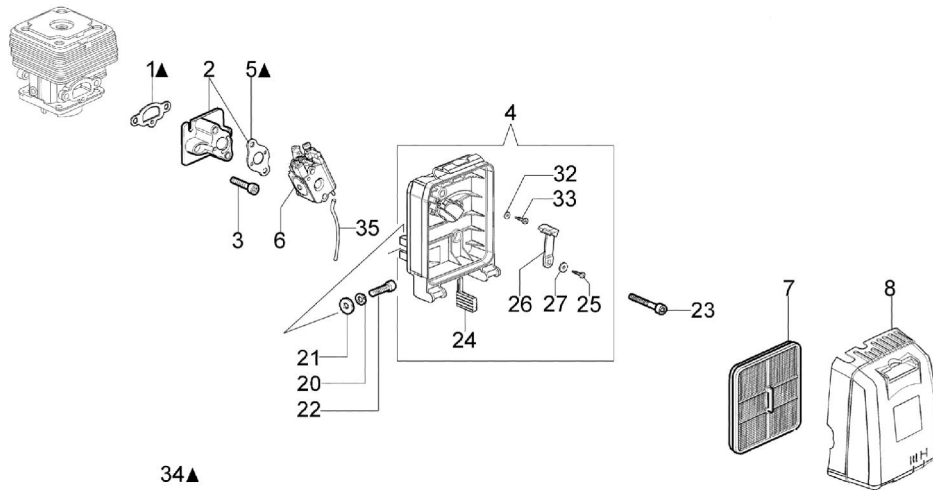

STARK 44 - Fuel tank and air filter

STARK 44 - Fuel tank and air filter

Ref.Nu	Qty	Part number	Description	Validity from	Validity till	Notes	Bulletin
1	1	61200019AR	Gasket				
2	1	61200198	Insulator				
3	2	3801015	Screw				
4	1	61202063	Compl. support				BT3-101-11/10
5	1	61200196R	Gasket				
6	1	2318735CR	Carburetor WT-870C				
7	1	61200025AR	Air filter				
8	1	61200205R	Filter cover				
9	1	61200028AR	Complete tank				
10	1	4098377	Band				
11	1	61200092AR	Hose				
12	1	61200093R	Hose				
13	1	4161211	Bush				
14	1	61070011AR	Breather valve				
15	1	61200030AR	Hose				
16	1	61070079R	Tank cap				
17	1	61070006	Gasket				
18	1	094600450R	Fuel filter				
19	1	61200057R	Stand				
20	5	3819006R	Washer				
21	5	3918005	Washer				
22	1	3801013R	Screw				
23	2	4175097	Screw				
24	1	61200024R	Lever				
25	1	3960087AR	Screw				
26	1	61200204AR	Lever				
27	1	3918003	Washer				
28	4	61200128R	Insert				
29	4	3916008R	Washer				
30	1	61200129R	Spring				
31	4	3801016R	Screw				
32	2	3916022R	Washer				
33	2	3960145R	Screw				BT3-101-11/10
34	1	61202038R	Gasket set				
35	1	61250257	Hose