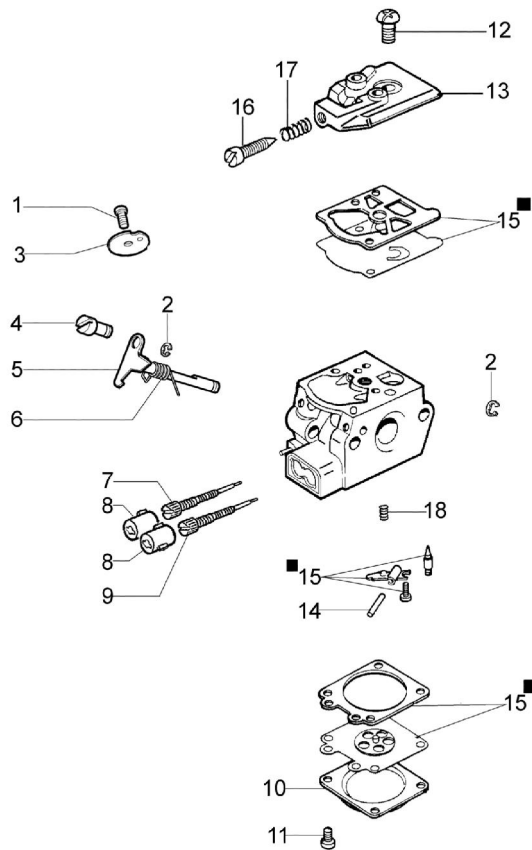

STARK 44 - Carburator WT-869

Walbro WT-870B

15 ■ KIT RIPARAZIONE
REPAIR KIT

STARK 44 - Carburator WT-869

Ref.Nu	Qty	Part number	Description	Validity from	Validity till	Notes	Bulletin
1	1	50010141	Screw				
2	2	095000164	Ring				
3	1	095000141	Shutter				
4	1	2318211	Pin				
5	1	2318786	Shaft				
6	1	094600208	Spring				
7	1	2318736	Adjust. screw				
8	2	2318687	Caps-lock				
9	1	2318631	Adjust. screw				
10	1	2318191	Cover				
11	4	035000162	Screw				
12	1	003300197	Screw				
13	1	50050107	Cover				
14	1	003300201	Spindle				
15	1	2318671	Repair kit				
16	1	074000240	Adjust.screw				
17	1	094600148	Spring				
18	1	2318607	Spring