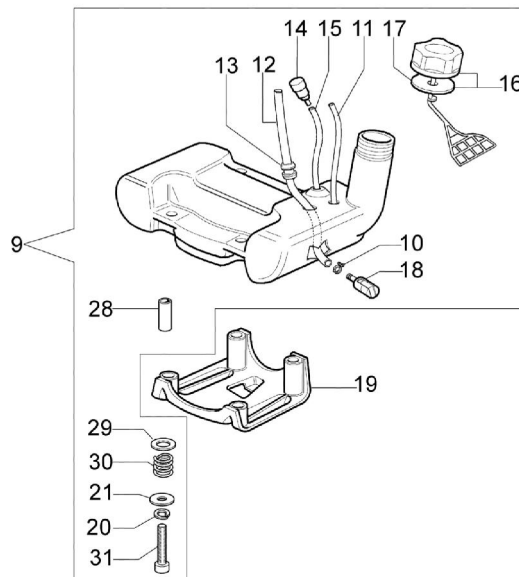

STARK 44 - Fuel tank and air filter

STARK 44 - Fuel tank and air filter

Ref.Nu	Qty	Part number	Description	Validity from	Validity till	Notes	Bulletin
1	1	61200019AR	Gasket				
2	1	61200198	Insulator				
3	2	3801015	Screw				
4	1	61202063	Compl. support				BT3-101-11/10
5	1	61200196R	Gasket				
6	1	2318735CR	Carburetor WT-870C				
7	1	61200025AR	Air filter				
8	1	61200205R	Filter cover				
9	1	61200028AR	Complete tank				
10	1	4098377	Band				
11	1	61200092AR	Hose				
12	1	61200093R	Hose				
13	1	4161211	Bush				
14	1	61070011AR	Breather valve				
15	1	61200030AR	Hose				
16	1	61070079R	Tank cap				
17	1	61070006	Gasket				
18	1	094600450R	Fuel filter				
19	1	61200057R	Stand				
20	5	3819006R	Washer				
21	5	3918005	Washer				
22	1	3801013R	Screw				
23	2	4175097	Screw				
24	1	61200024R	Lever				
25	1	3960087AR	Screw				
26	1	61200204AR	Lever				
27	1	3918003	Washer				
28	4	61200128R	Insert				
29	4	3916008R	Washer				
30	1	61200129R	Spring				
31	4	3801016R	Screw				
32	2	3916022R	Washer				
33	2	3960145R	Screw				BT3-101-11/10
34	1	61202038R	Gasket set				
35	1	61250257	Hose