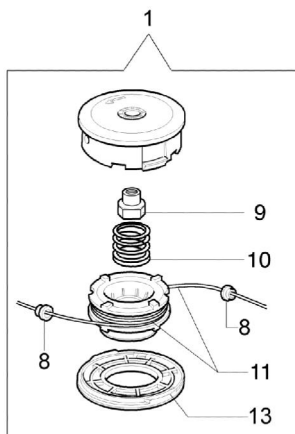

STARK 44 - Accessories

STARK 44 - Accessories

Ref.Nu	Qty	Part number	Description	Validity from	Validity till	Notes	Bulletin
1	1	63019018	Compl. nylon head Ø3				BT3-098- 07/10
2	2	3960040R	Screw				
3	1	4174278	Plate				
4	4	3802004CR	Screw				
5	1	4174283A	Skirt w/blade				
6	1	4174275R	Blade				
7	1	61042035A	Guard				
8	2	4199005A	Bushing				
9	1	61110076	Insert				BT3-098- 07/10
10	1	4199004	Spring				
11	1	4199042R	Nylon+spool Ø3				
12	1	4095673AR	Disk				
13	1	4199035AR	Cover				
14	1	61052031	Tool kit				
15	1	61200106R	Harness				
16	1	61202037	Labels set				
17	1	4199039AR	Compl. nylon head Ø3				BT3-098- 07/10
18	1	4199008B	Insert				BT3-098- 07/10
19	1	63019010A	Quick load nylon head Ø3				BT3-098- 07/10
20	1	4199048R	Spring				
21	1	4199049	Nylon spool				
22	1	4199046	Cover				
23	1	63019012A	Quick load nylon head Ø3				BT3-098- 07/10