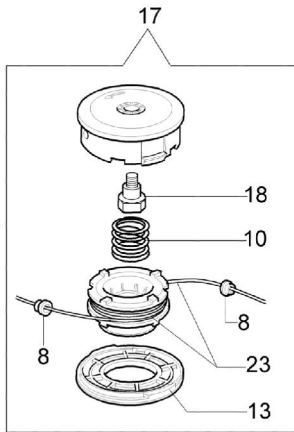

STARK 44 - Accessories

STARK 44 - Accessories

Ref.Nu	Qty	Part number	Description	Validity from	Validity till	Notes	Bulletin
1	1	63019018	Compl. nylon head Ø3				BT3-098- 07/10
2	2	3960040R	Screw				
3	1	4174278	Plate				
4	4	3802004CR	Screw				
5	1	4174283A	Skirt w/blade				
6	1	4174275R	Blade				
7	1	61042035A	Guard				
8	2	4199005A	Bushing				
9	1	61110076	Insert				BT3-098- 07/10
10	1	4199004	Spring				
11	1	4199042R	Nylon+spool Ø3				
12	1	4095673AR	Disk				
13	1	4199035AR	Cover				
14	1	61052031	Tool kit				
15	1	61200106R	Harness				
16	1	61202037	Labels set				
17	1	4199039AR	Compl. nylon head Ø3				BT3-098- 07/10
18	1	4199008B	Insert				BT3-098- 07/10
19	1	63019010A	Quick load nylon head Ø3				BT3-098- 07/10
20	1	4199048R	Spring				
21	1	4199049	Nylon spool				
22	1	4199046	Cover				
23	1	63019012A	Quick load nylon head Ø3				BT3-098- 07/10