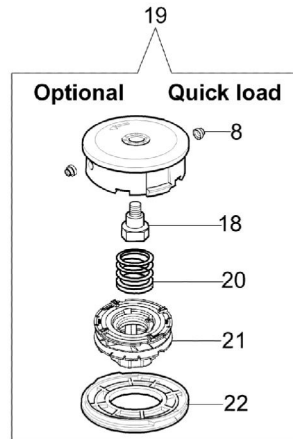

STARK 44 - Accessories

STARK 44 - Accessories

Ref.Nu	Qty	Part number	Description	Validity from	Validity till	Notes	Bulletin
1	1	63019018	Compl. nylon head Ø3				BT3-098- 07/10
2	2	3960040R	Screw				
3	1	4174278	Plate				
4	4	3802004CR	Screw				
5	1	4174283A	Skirt w/blade				
6	1	4174275R	Blade				
7	1	61042035A	Guard				
8	2	4199005A	Bushing				
9	1	61110076	Insert				BT3-098- 07/10
10	1	4199004	Spring				
11	1	4199042R	Nylon+spool Ø3				
12	1	4095673AR	Disk				
13	1	4199035AR	Cover				
14	1	61052031	Tool kit				
15	1	61200106R	Harness				
16	1	61202037	Labels set				
17	1	4199039AR	Compl. nylon head Ø3				BT3-098- 07/10
18	1	4199008B	Insert				BT3-098- 07/10
19	1	63019010A	Quick load nylon head Ø3				BT3-098- 07/10
20	1	4199048R	Spring				
21	1	4199049	Nylon spool				
22	1	4199046	Cover				
23	1	63019012A	Quick load nylon head Ø3				BT3-098- 07/10