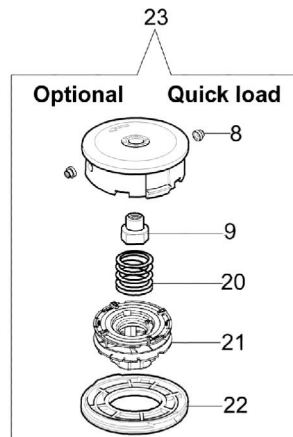

STARK 44 - Accessories

STARK 44 - Accessories

Ref.Nu	Qty	Part number	Description	Validity from	Validity till	Notes	Bulletin
1	1	63019018	Compl. nylon head Ø3				BT3-098- 07/10
2	2	3960040R	Screw				
3	1	4174278	Plate				
4	4	3802004CR	Screw				
5	1	4174283A	Skirt w/blade				
6	1	4174275R	Blade				
7	1	61042035A	Guard				
8	2	4199005A	Bushing				
9	1	61110076	Insert				BT3-098- 07/10
10	1	4199004	Spring				
11	1	4199042R	Nylon+spool Ø3				
12	1	4095673AR	Disk				
13	1	4199035AR	Cover				
14	1	61052031	Tool kit				
15	1	61200106R	Harness				
16	1	61202037	Labels set				
17	1	4199039AR	Compl. nylon head Ø3				BT3-098- 07/10
18	1	4199008B	Insert				BT3-098- 07/10
19	1	63019010A	Quick load nylon head Ø3				BT3-098- 07/10
20	1	4199048R	Spring				
21	1	4199049	Nylon spool				
22	1	4199046	Cover				
23	1	63019012A	Quick load nylon head Ø3				BT3-098- 07/10