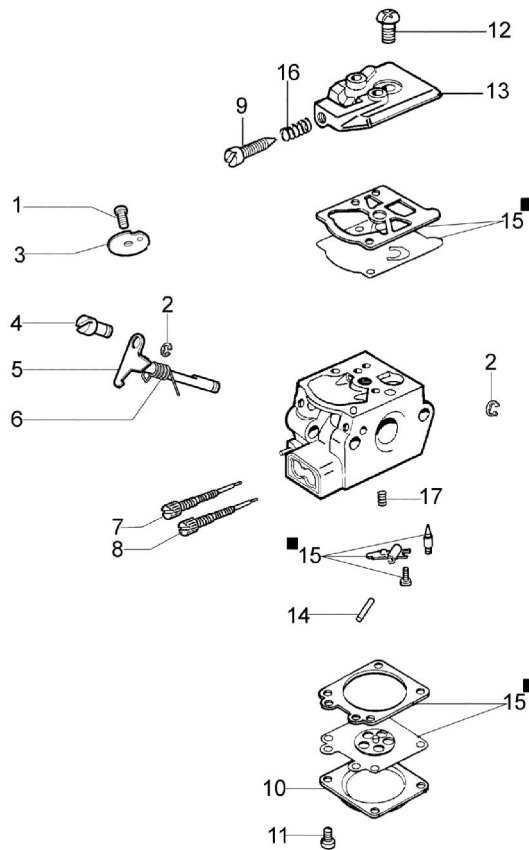

STARK 42 BP - Carburator WT-869

Walbro WT-869

15 ■ KIT RIPARAZIONE
REPAIR KIT

STARK 42 BP - Carburetor WT-869

Ref.Nu	Qty	Part number	Description	Validity from	Validity till	Notes	Bulletin
1	1	50010141	Screw				
2	2	095000164	Ring				
3	1	072700211	Shutter				
4	1	2318211	Pin				
5	1	2318737	Shaft				
6	1	072700347	Spring				
7	1	2318837	Adjust. screw				
8	1	074000240	Adjust.screw				
9	1	2318631	Adjust. screw				
10	1	2318191	Cover				
11	4	035000162	Screw				
12	1	003300197	Screw				
13	1	375100087	Cover				
14	1	003300201	Spindle				
15	1	2318671	Repair kit				
16	1	094600148	Spring				
17	1	094600430	Spring