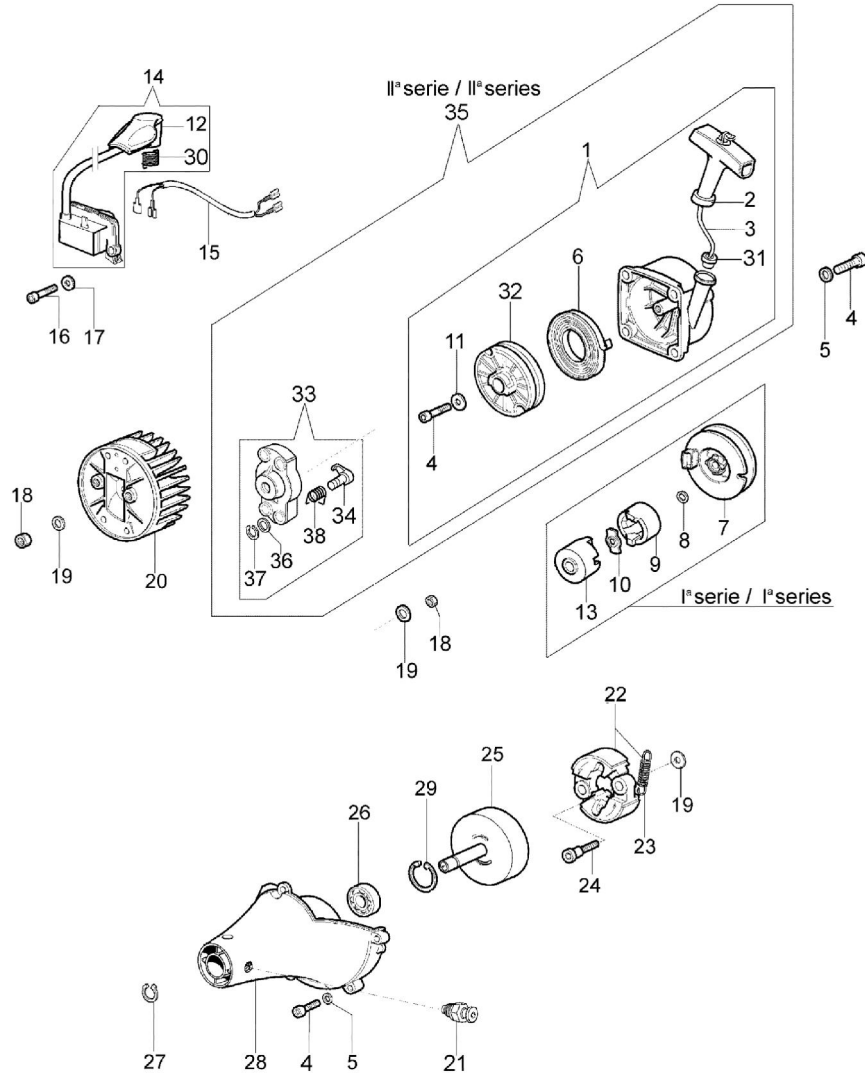

STARK 42 BP - Starter assy and clutch

STARK 42 BP - Starter assy and clutch

Ref.Nu	Qty	Part number	Description	Validity from	Validity till	Notes	Bulletin
1	1	61200258R	Starter assy				
2	1	61200015R	Starter handle				
3	1	56520087R	Starter rope				
4	8	3801010R	Screw				
5	4	3916005R	Sealing washer				
6	1	004000132R	Spring				
7	1	56520038AR	Pulley				
8	1	3027005R	Ring				
8	4	3801010R	Screw				
9	1	56520039A	Insert				
10	1	56520040A	Plate				
11	1	3918028R	Washer				
12	1	61200012R	Spark plug cap				
13	1	61200062AR	Clutch driver				
14	1	61250015BR	Ignition coil				
15	1	61200042R	Cable				
16	2	3801013R	Screw				
17	2	3819006R	Washer				
18	1	3912009	Nut				
19	1	3818011A	Washer				
20	1	61250014AR	Flywheel				
21	1	4197011	Pin				
22	1	4191153AR	Clutch				
23	1	4191028R	Spring				
24	1	4191027FR	Pin				
25	1	4193005AR	Clutch drum				
26	1	3035042R	Bearing				
27	1	3024015	Seeger				
28	1	62040011R	Starter case				
29	1	3025022R	Seeger				
30	1	61200067R	Spring				
31	1	072700089	Bushing				BT3-097-07/10
32	1	4191018BR	Starter pulley				BT3-097-07/10
33	1	61252002R	Clutch driver				BT3-097-07/10
34	2	4191016R	Pawl				BT3-097-07/10
35	1	61200260	Starter kit assy				BT3-097-07/10
36	2	3064010	Washer				BT3-097-07/10
37	2	3024007	Ring				BT3-097-07/10