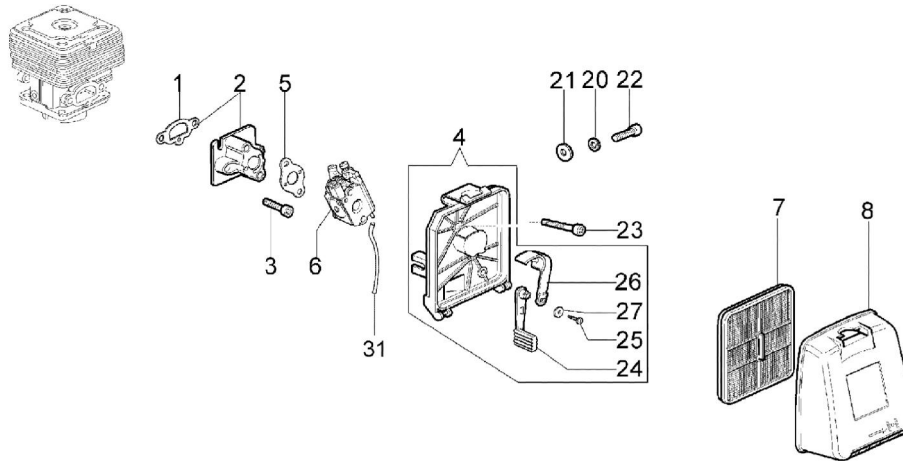

STARK 42 BP - Fuel tank and air filter

STARK 42 BP - Fuel tank and air filter

Ref.Nu	Qty	Part number	Description	Validity from	Validity till	Notes	Bulletin
1	1	61200019AR	Gasket				
2	1	61200198	Insulator				
3	2	3801015	Screw				
4	1	61212062	Compl. support				
5	1	61200196R	Gasket				
6	1	2318765AR	Carburator WT-869A				
7	1	61200025AR	Air filter				
8	1	61200026R	Cover				
9	1	62042010R	Tank				
10	1	4098377	Band				
11	1	61200092AR	Hose				
12	1	61200093R	Hose				
13	1	4161211	Bush				
14	1	61070011AR	Breather valve				
15	1	61200030AR	Hose				
16	1	61070079R	Tank cap				
17	1	61070006	Gasket				
18	1	50010218R	Fuel filter				
19	4	3801016R	Screw				
20	4	3918005	Washer				
21	5	3801013R	Screw				
22	4	3819006R	Washer				
23	2	61052009B	Screw				
24	1	61200024R	Lever				
25	1	3960069AR	Screw				
26	1	61200023AR	Lever				
27	1	4120070	Washer				
28	4	61250143R	Spacer				
29	4	3916008R	Washer				
30	4	61200129R	Spring				
31	1	61200091R	Tube