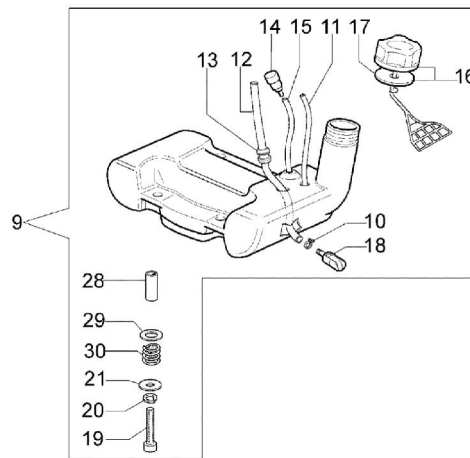

STARK 42 BP - Fuel tank and air filter

STARK 42 BP - Fuel tank and air filter

Ref.Nu	Qty	Part number	Description	Validity from	Validity till	Notes	Bulletin
1	1	61200019AR	Gasket				
2	1	61200198	Insulator				
3	2	3801015	Screw				
4	1	61212062	Compl. support				
5	1	61200196R	Gasket				
6	1	2318765AR	Carburator WT-869A				
7	1	61200025AR	Air filter				
8	1	61200026R	Cover				
9	1	62042010R	Tank				
10	1	4098377	Band				
11	1	61200092AR	Hose				
12	1	61200093R	Hose				
13	1	4161211	Bush				
14	1	61070011AR	Breather valve				
15	1	61200030AR	Hose				
16	1	61070079R	Tank cap				
17	1	61070006	Gasket				
18	1	50010218R	Fuel filter				
19	4	3801016R	Screw				
20	4	3918005	Washer				
21	5	3801013R	Screw				
22	4	3819006R	Washer				
23	2	61052009B	Screw				
24	1	61200024R	Lever				
25	1	3960069AR	Screw				
26	1	61200023AR	Lever				
27	1	4120070	Washer				
28	4	61250143R	Spacer				
29	4	3916008R	Washer				
30	4	61200129R	Spring				
31	1	61200091R	Tube