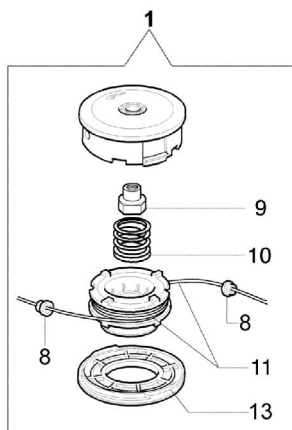

STARK 38 - Accessories

STARK 38 - Accessories

Ref.Nu	Qty	Part number	Description	Validity from	Validity till	Notes	Bulletin
1	1	63019018	Compl. nylon head Ø3				BT3-098- 07/10
2	1	3960040R	Screw				
3	1	4174278	Plate				
4	4	3802004CR	Screw				
5	1	4174283A	Skirt w/blade				
6	1	4174275R	Blade				
7	1	4192048A	Guard assy				
8	2	4199005A	Bushing				
9	1	61110076	Insert				BT3-098- 07/10
10	1	4199004	Spring				
11	1	4199031A	Nylon spool Ø3				
12	1	4095673AR	Disk				
13	1	4199035AR	Cover				
14	1	61052031	Tool kit				
15	1	61200106R	Harness				
16	1	61212053	Labels set