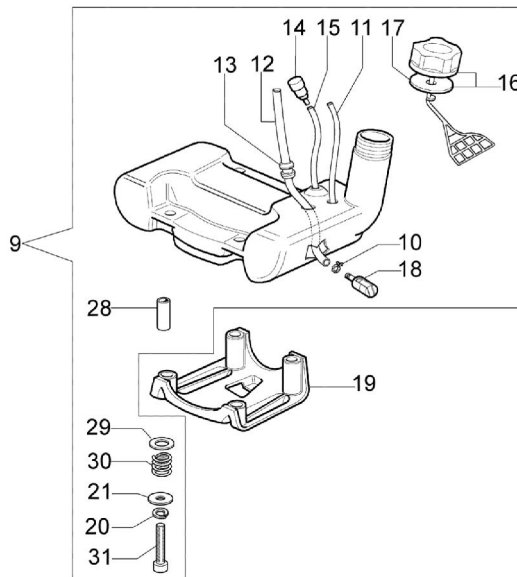

STARK 38 - Fuel tank and air filter

STARK 38 - Fuel tank and air filter

Ref.Nu	Qty	Part number	Description	Validity from	Validity till	Notes	Bulletin
1	1	61200019AR	Gasket				
2	1	61200198	Insulator				
3	2	3801015	Screw				
4	1	61212062	Compl. support				
5	1	61200196R	Gasket				
6	1	2318765AR	Carburator WT-869A				
7	1	61200025AR	Air filter				
8	1	61200026R	Cover				
9	1	61200028AR	Complete tank				BT3-075-04/07
10	1	4098377	Band				
11	1	61200092AR	Hose				
12	1	61200093R	Hose				
13	1	4161211	Bush				
14	1	61070011AR	Breather valve				
15	1	61200030AR	Hose				
16	1	61070079R	Tank cap				
17	1	61070006	Gasket				
18	1	094600450R	Fuel filter				
19	1	61200057R	Stand				
20	5	3819006R	Washer				BT3-075-04/07
21	5	3918005	Washer				BT3-075-04/07
22	1	3801013R	Screw				
23	2	61052009B	Screw				
24	1	61200024R	Lever				
25	1	3960069AR	Screw				
26	1	61200023AR	Lever				
27	1	4120070	Washer				
28	4	61200128R	Insert				BT3-075-04/07
29	4	3916008R	Washer				BT3-075-04/07
30	1	61200129R	Spring				BT3-075-04/07
31	4	3801016R	Screw				BT3-075-04/07
32	1	61202038R	Gasket set				
33	1	61200091R	Tube