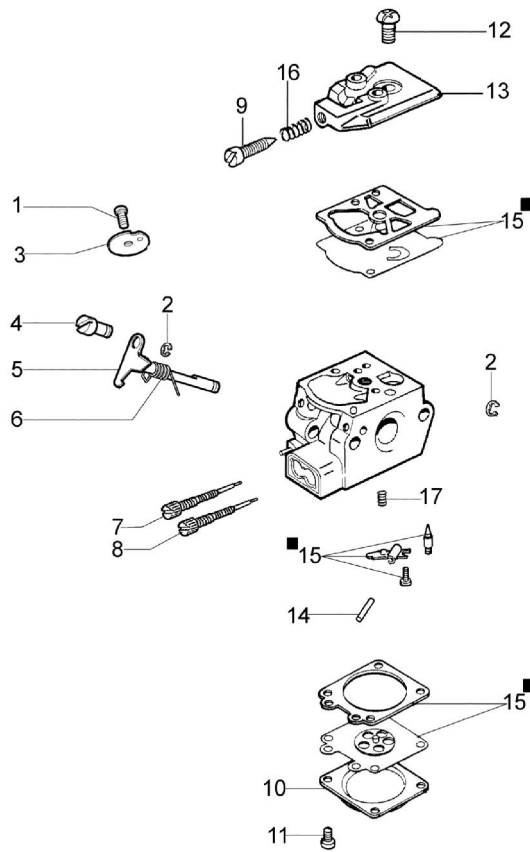

STARK 38 - Carbuirettor

Walbro WT-869

15 ■ KIT RIPARAZIONE
REPAIR KIT

STARK 38 - Carbuirettor

Ref.Nu	Qty	Part number	Description	Validity from	Validity till	Notes	Bulletin
1	1	50010141	Screw				
2	2	095000164	Ring				
3	1	072700211	Shutter				
4	1	2318211	Pin				
5	1	2318737	Shaft				
6	1	072700347	Spring				
7	1	2318837	Adjust. screw				
8	1	074000240	Adjust.screw				
9	1	2318631	Adjust. screw				
10	1	2318191	Cover				
11	4	035000162	Screw				
12	1	003300197	Screw				
13	1	375100087	Cover				
14	1	003300201	Spindle				
15	1	2318671	Repair kit				
16	1	094600148	Spring				
17	1	094600430	Spring