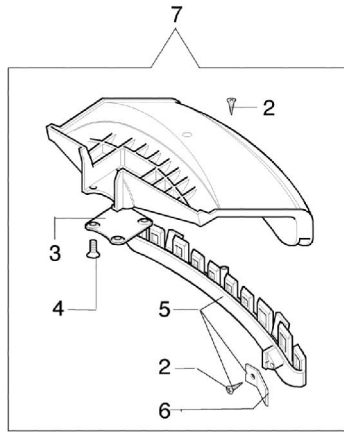

STARK 38 - Accessories

STARK 38 - Accessories

Ref.Nu	Qty	Part number	Description	Validity from	Validity till	Notes	Bulletin
1	1	63019018	Compl. nylon head Ø3				BT3-098- 07/10
2	1	3960040R	Screw				
3	1	4174278	Plate				
4	4	3802004CR	Screw				
5	1	4174283A	Skirt w/blade				
6	1	4174275R	Blade				
7	1	4192048A	Guard assy				
8	2	4199005A	Bushing				
9	1	61110076	Insert				BT3-098- 07/10
10	1	4199004	Spring				
11	1	4199031A	Nylon spool Ø3				
12	1	4095673AR	Disk				
13	1	4199035AR	Cover				
14	1	61052031	Tool kit				
15	1	61200106R	Harness				
16	1	61212053	Labels set