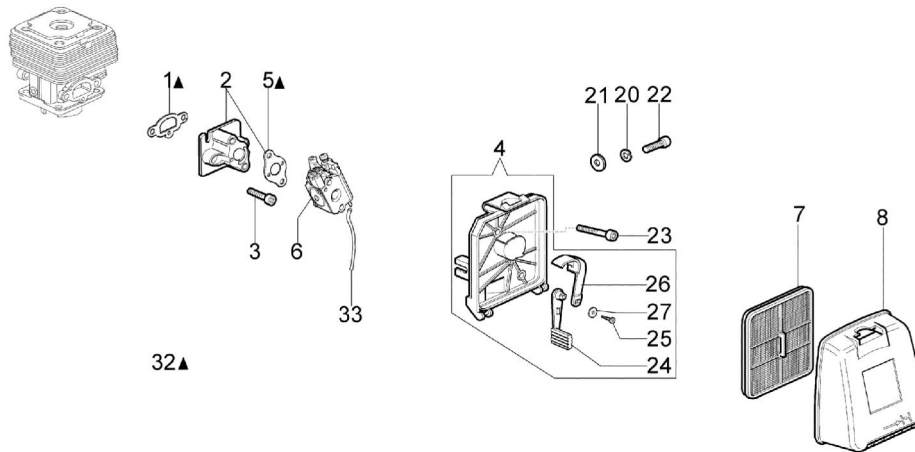

STARK 38 - Fuel tank and air filter

STARK 38 - Fuel tank and air filter

Ref.Nu	Qty	Part number	Description	Validity from	Validity till	Notes	Bulletin
1	1	61200019AR	Gasket				
2	1	61200198	Insulator				
3	2	3801015	Screw				
4	1	61212062	Compl. support				
5	1	61200196R	Gasket				
6	1	2318765AR	Carburator WT-869A				
7	1	61200025AR	Air filter				
8	1	61200026R	Cover				
9	1	61200028AR	Complete tank				BT3-075-04/07
10	1	4098377	Band				
11	1	61200092AR	Hose				
12	1	61200093R	Hose				
13	1	4161211	Bush				
14	1	61070011AR	Breather valve				
15	1	61200030AR	Hose				
16	1	61070079R	Tank cap				
17	1	61070006	Gasket				
18	1	094600450R	Fuel filter				
19	1	61200057R	Stand				
20	5	3819006R	Washer				BT3-075-04/07
21	5	3918005	Washer				BT3-075-04/07
22	1	3801013R	Screw				
23	2	61052009B	Screw				
24	1	61200024R	Lever				
25	1	3960069AR	Screw				
26	1	61200023AR	Lever				
27	1	4120070	Washer				
28	4	61200128R	Insert				BT3-075-04/07
29	4	3916008R	Washer				BT3-075-04/07
30	1	61200129R	Spring				BT3-075-04/07
31	4	3801016R	Screw				BT3-075-04/07
32	1	61202038R	Gasket set				
33	1	61200091R	Tube