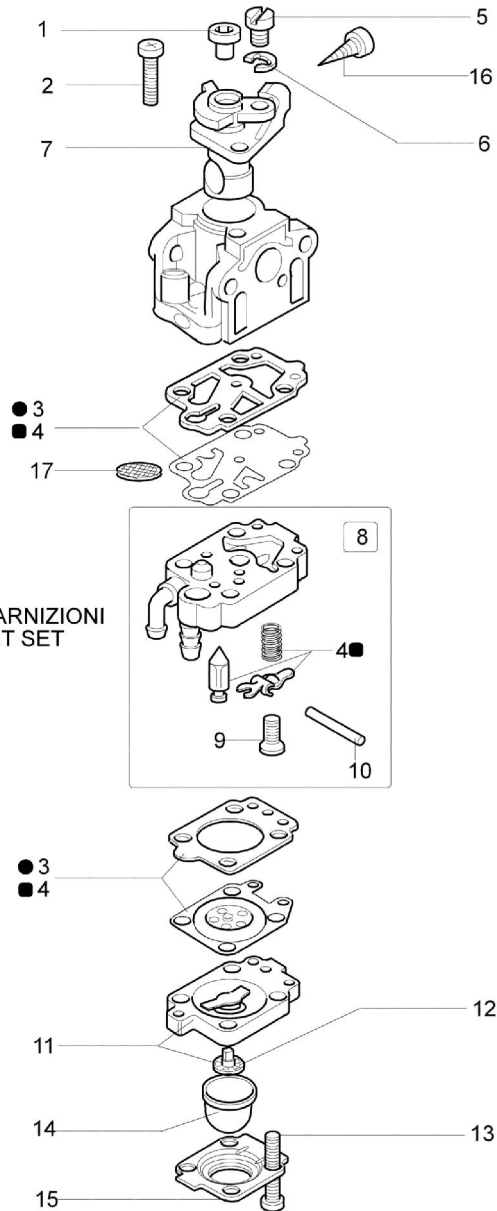

STARK 25 TR Brushcutter - Carburetor WYL-159A

18 Walbro WYL-159A

- **3** KIT MEMBRANE & GUARNIZIONI
  DIAPHRAGM & GASKET SET
- **4** KIT RIPARAZIONE
  REPAIR KIT

STARK 25 TR Brushcutter - Carburetor WYL-159A

Ref.Nu	Qty	Part number	Description	Validity from	Validity till	Notes	Bulletin
1	1	2318578	Cap				
2	2	2318954	Screw				
3		-	Not available for this product				
4	1	2318674	Repair kit				
5	1	2318577	Adjuster screw				
6	1	2318189	Ring				
7	1	2318958	Valve				
8	1	2318567	Pump body				
9	1	2318569	Screw				
10	1	003300201	Spindle				
11	1	2318570	Primer body				
12	1	2318592	Valve				
13	4	2318585	Screw				
14	1	2318572	Primer pump				
15	1	2318571	Cover				
16	1	2318583	Screw				
17	1	003300204	Fuel filter				
18	1	2318947AR	Carburetor WYL-205