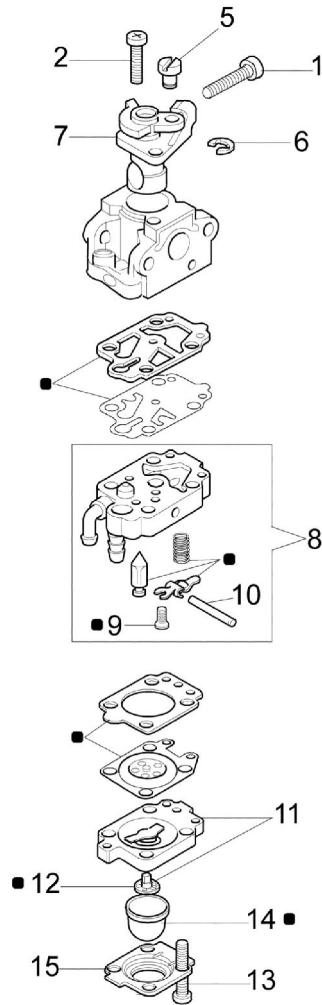

STARK 25 TR Brushcutter - Carburetor WYL-205B

Mod. WYL-205B
compl. p/n 2318947AR

■ 4 KIT RIPARAZIONE
REPAIR KIT

STARK 25 TR Brushcutter - Carburetor WYL-205B

Ref.Nu	Qty	Part number	Description	Validity from	Validity till	Notes	Bulletin
1	1	2318583	Screw				
2	2	2318954	Screw				
4	1	2318674	Repair kit				
5	1	2318577	Adjuster screw				
6	1	2318189	Ring				
7	1	2318958	Valve				
8	1	2318567	Pump body				
9	1	2318569	Screw				
10	1	003300201	Spindle				
11	1	2318570	Primer body				
12	1	2318592	Valve				
13	4	2318585	Screw				
14	1	2318572	Primer pump				
15	1	2318571	Cover