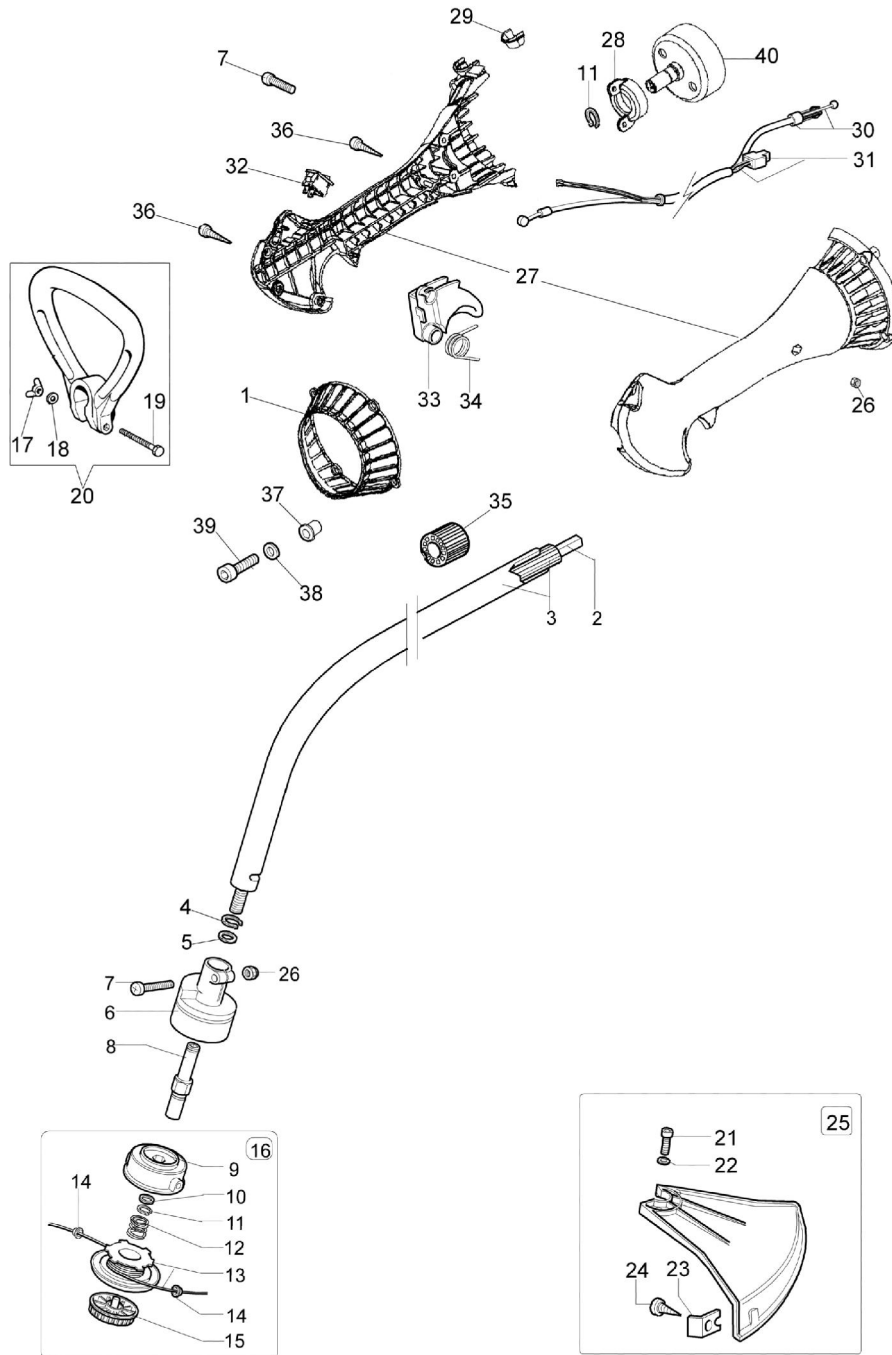

STARK 25 TR Brushcutter - Transmission

STARK 25 TR Brushcutter - Transmission

Ref.Nu	Qty	Part number	Description	Validity from	Validity till	Notes	Bulletin
1	1	61160009	Grid				
2	1	61150020AR	Drive shaft				BT3-095-07/10
3	1	60012079AR	Tube Ø22				
4	1	3024010R	Ring				
5	1	004400285	Washer				
6	1	60012002R	Hub				
7	2	3979017	Screw				
8	1	071000005	Pin				
9	1	070000192A	Cover				EI-07/06
10	1	3064004AR	Washer				
11	2	3024012	Ring				
12	1	071000010AR	Spring				
13	1	61062006R	Nylon spool				
14	2	070000193R	Bushing				
15	1	071000006BR	Knob				
16	1	61062023	Nylon head				EI-07/06
17	1	3915006	Nut				
18	1	3916006	Washer				
19	1	3906053	Screw				
20	1	4162042A	Handle				
21	1	3801010R	Screw				
22	1	3916005R	Sealing washer				
23	1	4174275R	Blade				
24	1	3960014	Screw				
25	1	60012008	Guard assy				
26	3	3914003R	Nut				
27	1	61162027	Complete handle				
28	1	61160015	Flange				
29	1	61160008	Bushing				
30	1	61130006	Throttle cable				
31	1	4162267A	Cable				
32	1	2317021R	Switch				
33	1	61060003AR	Throttle lever				
34	1	61060007	Spring				
35	1	61150034A	Spacer				
36	5	3960069AR	Screw				
37	4	61160005	Bushing				
38	4	3918010R	Washer				
39	4	4175074	Screw				
40	1	61160007R	Clutch drum				