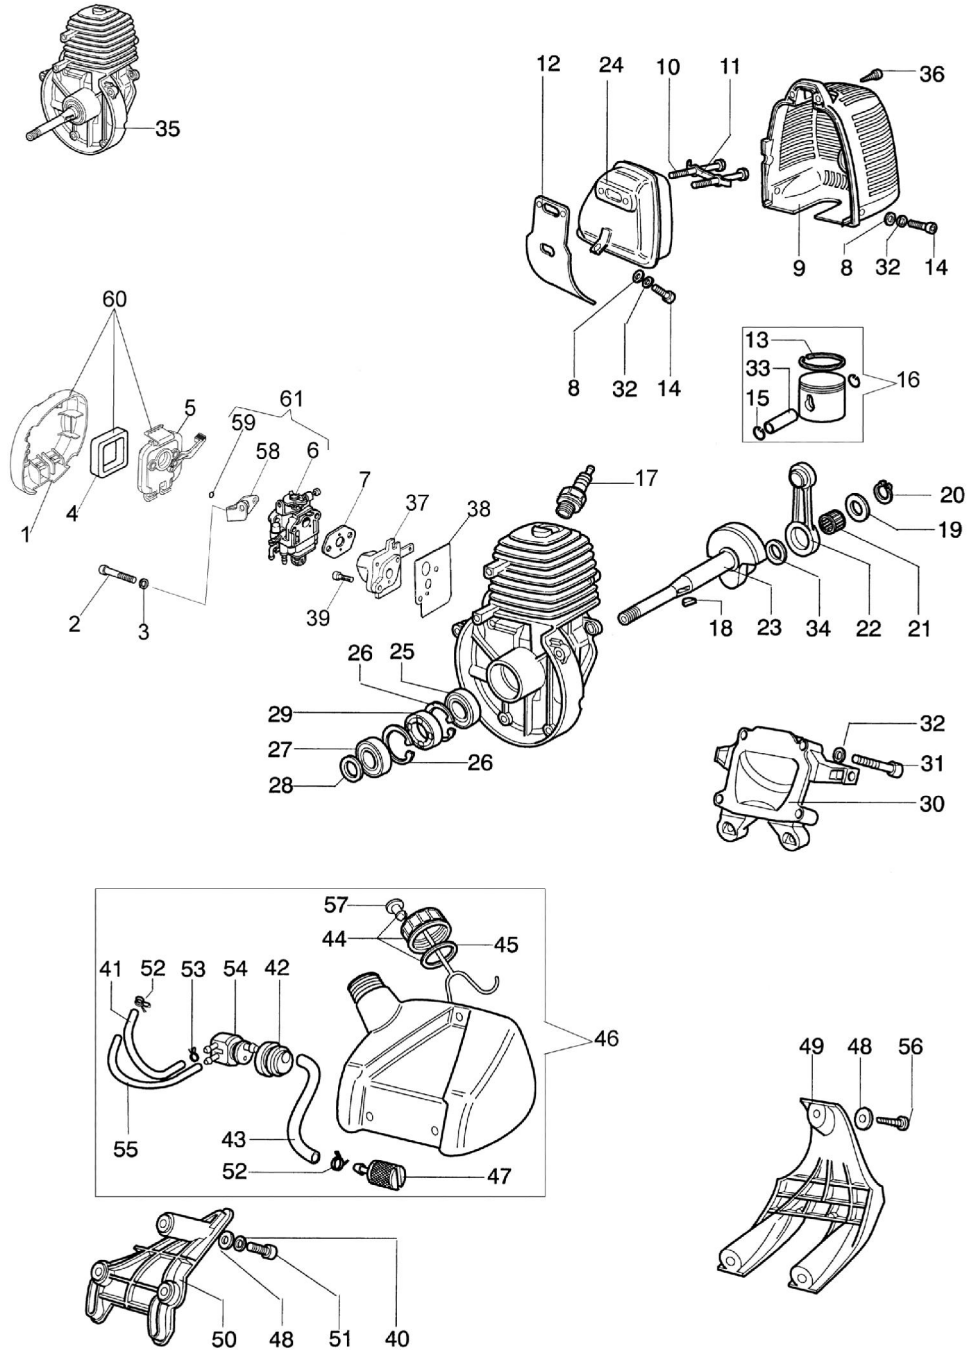

STARK 25 TR Brushcutter - Engine

STARK 25 TR Brushcutter - Engine

Ref.Nu	Qty	Part number	Description	Validity from	Validity till	Notes	Bulletin
1	1	61160011AR	Cover				
2	2	3801012	Screw				
3	2	3833073R	Washer				
4	1	61160014AR	Air filter				BT3-070-03/07
5	1	61162007BR	Filter support				
6	1	2318947AR	Carburetor WYL-205				
7	1	4161438	Gasket				
8	2	3916005R	Sealing washer				
9	1	61010005	Muffler cover				
10	2	3806028	Screw				
11	1	4095211R	Plate				
12	1	61010011	Gasket				
13	1	072700048R	Piston ring Ø34				
14	2	3801010R	Screw				
15	2	4160025R	Ring				
16	1	4161030B	Piston assy Ø34				
17	1	3055101	Spark plug				
18	1	4098232R	Key				
19	1	3064005AR	Washer				
20	1	3024010R	Ring				
21	1	3037026R	Roller cage				
22	1	4161599R	Connecting rod				
23	1	4160479R	Crankshaft				
24	1	61010012R	Muffler				
25	1	3034003R	Bearing				
26	2	3025019	Ring				
27	1	3035235	Bearing				
28	1	4160124R	Washer				
29	1	3050030R	Seal ring				
30	1	61010001R	Cover				
31	4	3801015	Screw				
32	4	3819006R	Washer				
33	1	4160026R	Pin				
34	1	4098683R	Washer				
35	1	4161570R	Short block				
36	1	3960067AR	Screw				
37	1	4162256BR	Insulator				
38	1	61030112R	Gasket				
39	2	3801047	Screw				
40	3	3819006R	Washer				
41	1	4162297R	Tube				
42	1	4162268R	Bushing				