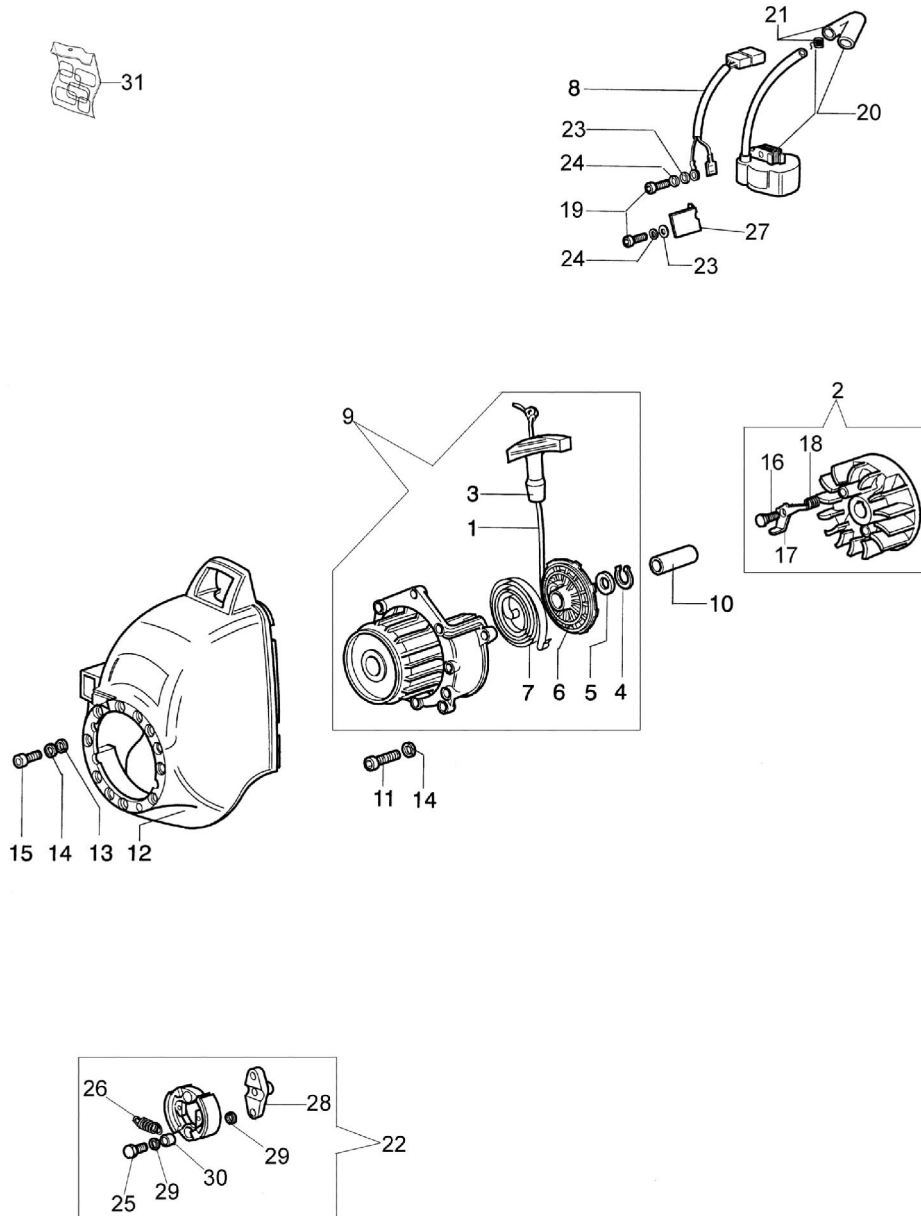

STARK 25 TR Brushcutter - Starter Assy and clutch

STARK 25 TR Brushcutter - Starter assy and clutch

Ref.Nu	Qty	Part number	Description	Validity from	Validity till	Notes	Bulletin
1	1	4160125R	Starter rope				
2	1	4161264BR	Flywheel				
3	1	4191020A	Handle				
4	1	3024018R	Ring				
5	1	4161150R	Ring				
6	1	4161148AR	Pulley				
7	1	004000132R	Spring				
8	1	4162358	Cable				
9	1	4161160AR	Starter assy				
10	2	4160072R	Spacer				
11	1	3801010R	Screw				
12	1	61010027R	Starter case				
13	4	3916005R	Sealing washer				
14	4	3916006	Washer				
15	4	3801009	Screw				
16	1	4161151	Pin				
17	1	4138441R	Pawl				
18	1	4161186A	Spring				
19	2	3801003	Screw				
20	1	4138722R	Ignition coil				
21	1	4098064R	Spark plug cap				
22	1	4161202R	Clutch				
23	2	3916004R	Washer				
24	2	3819005	Washer				
25	2	3806035	Screw				
26	1	4161200R	Spring				
27	1	4160146AR	Deflector				
28	1	4161199	Clutch driver				
29	2	3918007	Washer				
30	2	4161201	Bushing				
31	1	61162016	Labels set