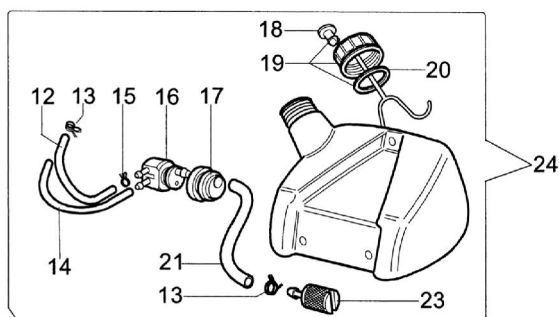

STARK 25 Brushcutter - Tank and air filter

STARK 25 Brushcutter - Tank and air filter

Ref.Nu	Qty	Part number	Description	Validity from	Validity till	Notes	Bulletin
1	1	61162017A	Air filter kit				
2	1	61010004	Stand				
3	3	3918010R	Washer				
4	3	3960057R	Screw				
5	1	61160014AR	Air filter				
6	1	4161438	Gasket				
7	2	3801047	Screw				
8	1	4162256BR	Insulator				
9	1	61030112R	Gasket				
10	2	3801012	Screw				
11	2	3833073R	Washer				
12	1	4162297R	Tube				
13	1	4098377	Band				
14	1	4162316	Hose				
15	1	3059002	Band				
16	1	4162270A	Fittings				
17	1	4162268R	Bushing				
18	1	4098658AR	Breather valve				
19	1	4151258R	Cap				
20	1	4100308R	Gasket				
21	1	4162296	Hose				
22	3	3801010R	Screw				
23	1	094600450R	Fuel filter				
24	1	61032026R	Complete tank				
25	1	61010002	Support				
26	3	3918005	Washer				
27	3	3819006R	Washer				
28	1	2318947AR	Carburetor WYL- 205				
29	1	3049040	O-ring				
30	1	61150025R	Bracket				
31	1	61010030	Carburetor kit