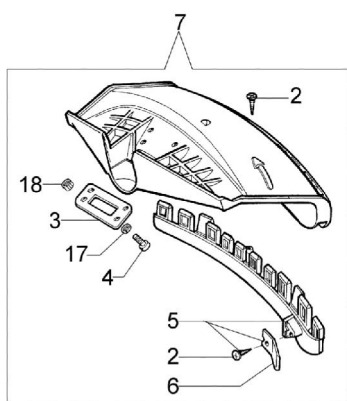

STARK 25 Brushcutter - Carburetor WYL-205B

Mod. WYL-205B
compl. p/n 2318947AR

■ 4 KIT RIPARAZIONE
REPAIR KIT

STARK 25 Brushcutter - Carburetor WYL-205B

Ref.Nu	Qty	Part number	Description	Validity from	Validity till	Notes	Bulletin
1	1	2318583	Screw				
2	2	2318954	Screw				
4	1	2318674	Repair kit				
5	1	2318577	Adjuster screw				
6	1	2318189	Ring				
7	1	2318958	Valve				
8	1	2318567	Pump body				
9	1	2318569	Screw				
10	1	003300201	Spindle				
11	1	2318570	Primer body				
12	1	2318592	Valve				
13	4	2318585	Screw				
14	1	2318572	Primer pump				
15	1	2318571	Cover				

STARK 25 Brushcutter - Accessories

STARK 25 Brushcutter - Accessories

Ref.Nu	Qty	Part number	Description	Validity from	Validity till	Notes	Bulletin
1	1	63019022	Compl. nylon head EF Ø2,4				BT2-020- 06/07
2	2	3960040R	Screw				
3	1	61240161R	Plate				
4	4	3801011	Screw				
5	1	4179113A	Skirt w/blade				
6	1	4174275R	Blade				
7	1	4161506A	Guard assy				
8	1	4199005A	Bushing				BT2-020- 06/07
9	1	4199008B	Insert				BT2-020- 06/07
10	1	4199004	Spring				BT2-020- 06/07
11	1	4199014A	Nylon spool Ø2,4				BT2-020- 06/07
12	1	4199046	Cover				BT2-020- 06/07
13	1	4095673AR	Disk				
14	1	61052031	Tool kit				
15	1	4160463AR	Harness				
16	1	61032046	Labels set				
17	4	3819006R	Washer				
18	4	3914003R	Nut				
19	1	63019009A	Quick load nylon head Ø2,4mm				
20	1	4199048R	Spring				
21	1	4199049	Nylon spool				
22	1	4199046	Cover				