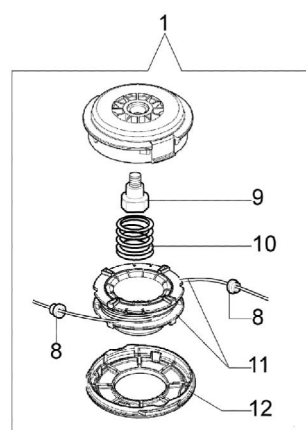

STARK 25 Brushcutter - Carburetor WYL-205B

Mod. WYL-205B
compl. p/n 2318947AR

■ 4 KIT RIPARAZIONE
REPAIR KIT

STARK 25 Brushcutter - Carburetor WYL-205B

Ref.Nu	Qty	Part number	Description	Validity from	Validity till	Notes	Bulletin
1	1	2318583	Screw				
2	2	2318954	Screw				
4	1	2318674	Repair kit				
5	1	2318577	Adjuster screw				
6	1	2318189	Ring				
7	1	2318958	Valve				
8	1	2318567	Pump body				
9	1	2318569	Screw				
10	1	003300201	Spindle				
11	1	2318570	Primer body				
12	1	2318592	Valve				
13	4	2318585	Screw				
14	1	2318572	Primer pump				
15	1	2318571	Cover				

STARK 25 Brushcutter - Accessories

STARK 25 Brushcutter - Accessories

Ref.Nu	Qty	Part number	Description	Validity from	Validity till	Notes	Bulletin
1	1	63019022	Compl. nylon head EF Ø2,4				BT2-020- 06/07
2	2	3960040R	Screw				
3	1	61240161R	Plate				
4	4	3801011	Screw				
5	1	4179113A	Skirt w/blade				
6	1	4174275R	Blade				
7	1	4161506A	Guard assy				
8	1	4199005A	Bushing				BT2-020- 06/07
9	1	4199008B	Insert				BT2-020- 06/07
10	1	4199004	Spring				BT2-020- 06/07
11	1	4199014A	Nylon spool Ø2,4				BT2-020- 06/07
12	1	4199046	Cover				BT2-020- 06/07
13	1	4095673AR	Disk				
14	1	61052031	Tool kit				
15	1	4160463AR	Harness				
16	1	61032046	Labels set				
17	4	3819006R	Washer				
18	4	3914003R	Nut				
19	1	63019009A	Quick load nylon head Ø2,4mm				
20	1	4199048R	Spring				
21	1	4199049	Nylon spool				
22	1	4199046	Cover				