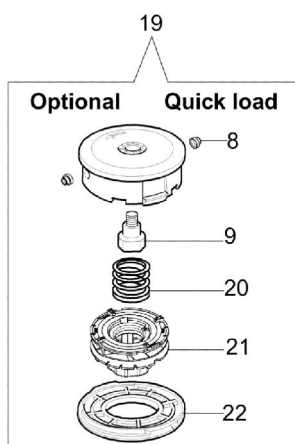

STARK 25 Brushcutter - Accessories

STARK 25 Brushcutter - Accessories

Ref.Nu	Qty	Part number	Description	Validity from	Validity till	Notes	Bulletin
1	1	63019022	Compl. nylon head EF Ø2,4				BT2-020- 06/07
2	2	3960040R	Screw				
3	1	61240161R	Plate				
4	4	3801011	Screw				
5	1	4179113A	Skirt w/blade				
6	1	4174275R	Blade				
7	1	4161506A	Guard assy				
8	1	4199005A	Bushing				BT2-020- 06/07
9	1	4199008B	Insert				BT2-020- 06/07
10	1	4199004	Spring				BT2-020- 06/07
11	1	4199014A	Nylon spool Ø2,4				BT2-020- 06/07
12	1	4199046	Cover				BT2-020- 06/07
13	1	4095673AR	Disk				
14	1	61052031	Tool kit				
15	1	4160463AR	Harness				
16	1	61032046	Labels set				
17	4	3819006R	Washer				
18	4	3914003R	Nut				
19	1	63019009A	Quick load nylon head Ø2,4mm				
20	1	4199048R	Spring				
21	1	4199049	Nylon spool				
22	1	4199046	Cover