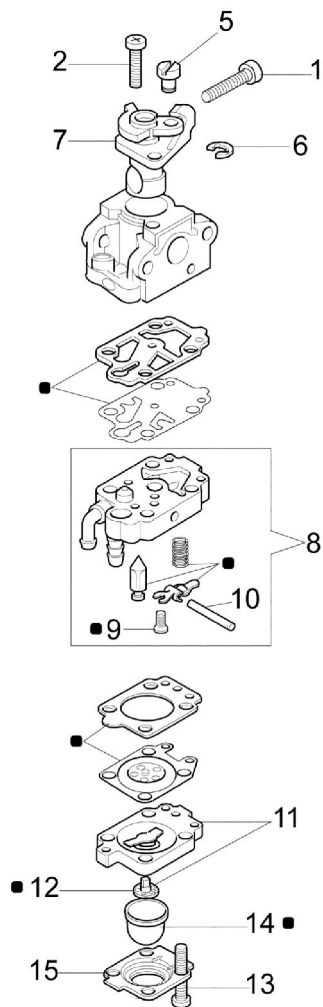

STARK 25 Brushcutter - Carburetor WYL-205B

Mod. WYL-205B
compl. p/n 2318947AR

■ 4 KIT RIPARAZIONE
REPAIR KIT

STARK 25 Brushcutter - Carburetor WYL-205B

Ref.Nu	Qty	Part number	Description	Validity from	Validity till	Notes	Bulletin
1	1	2318583	Screw				
2	2	2318954	Screw				
4	1	2318674	Repair kit				
5	1	2318577	Adjuster screw				
6	1	2318189	Ring				
7	1	2318958	Valve				
8	1	2318567	Pump body				
9	1	2318569	Screw				
10	1	003300201	Spindle				
11	1	2318570	Primer body				
12	1	2318592	Valve				
13	4	2318585	Screw				
14	1	2318572	Primer pump				
15	1	2318571	Cover