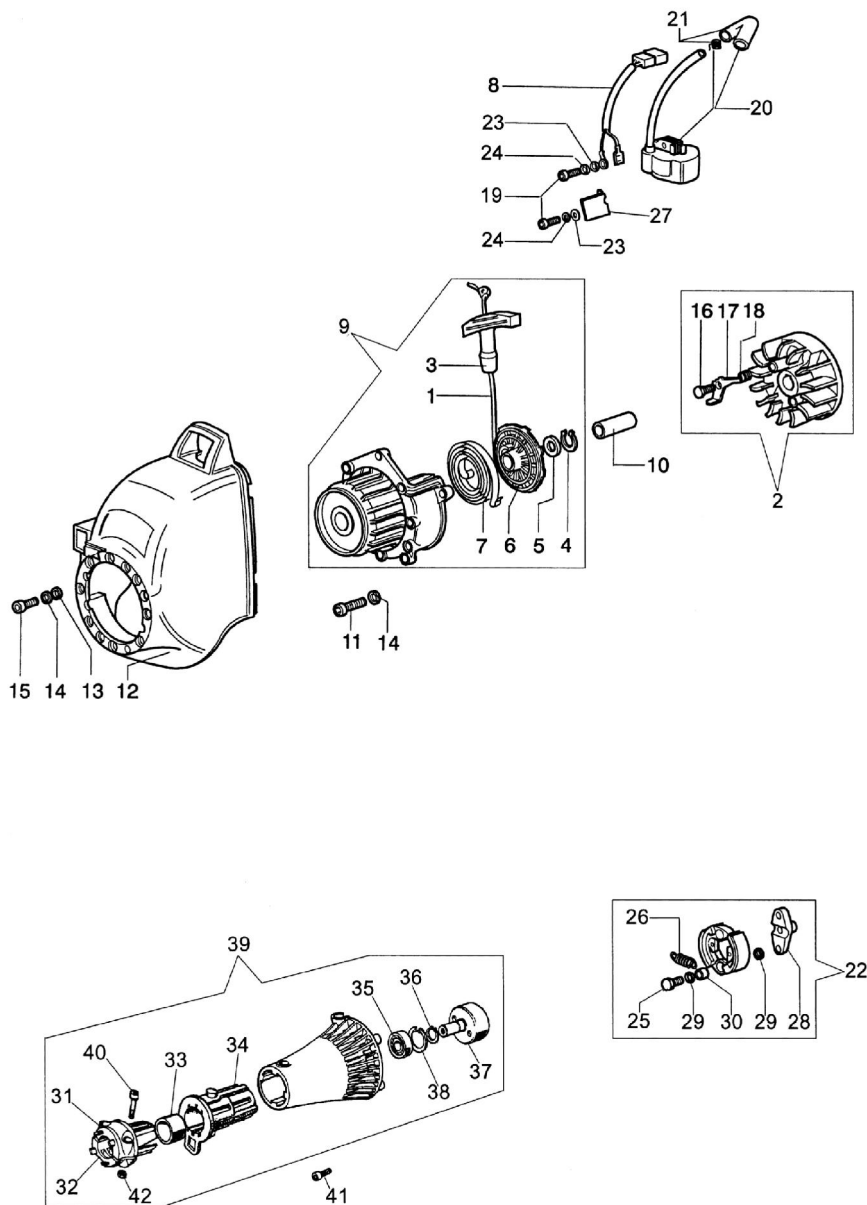

STARK 25 Brushcutter - Starter Assy and clutch

STARK 25 Brushcutter - Starter assy and clutch

Ref.Nu	Qty	Part number	Description	Validity from	Validity till	Notes	Bulletin
1	1	4160125R	Starter rope				
2	1	4161264BR	Flywheel				
3	1	4191020A	Handle				
4	1	3024018R	Ring				
5	1	4161150R	Ring				
6	1	4161148AR	Pulley				
7	1	004000132R	Spring				
8	1	4162358	Cable				
9	1	4161160AR	Starter assy				
10	1	4160072R	Spacer				
11	4	3801011	Screw				
12	1	61010027R	Starter case				
13	4	3916005R	Sealing washer				
14	4	3819006R	Washer				
15	4	3801009	Screw				
16	2	4161151	Pin				
17	2	4138441R	Pawl				
18	2	4161186A	Spring				
19	2	3801003	Screw				
20	1	4138722R	Ignition coil				
21	1	4098064R	Spark plug cap				
22	1	4161202R	Clutch				
23	2	3916004R	Washer				
24	2	3819005	Washer				
25	2	3806035	Screw				
26	1	4161200R	Spring				
27	1	4160146AR	Deflector				
28	1	4161199	Clutch driver				
29	2	3918007	Washer				
30	1	4161201	Bushing				
31	1	61010021	Adaptor				
32	1	61010020	Adaptor				
33	1	4161364	Bushing				
34	1	4161428	Sleeve				
35	1	3035235	Bearing				
36	1	3024012	Ring				
37	1	4161343R	Clutch drum				
38	1	3025019	Ring				
39	1	61032029R	Clutch cover				
40	2	3801016R	Screw				
41	4	4175074	Screw				
42	2	3914003R	Nut