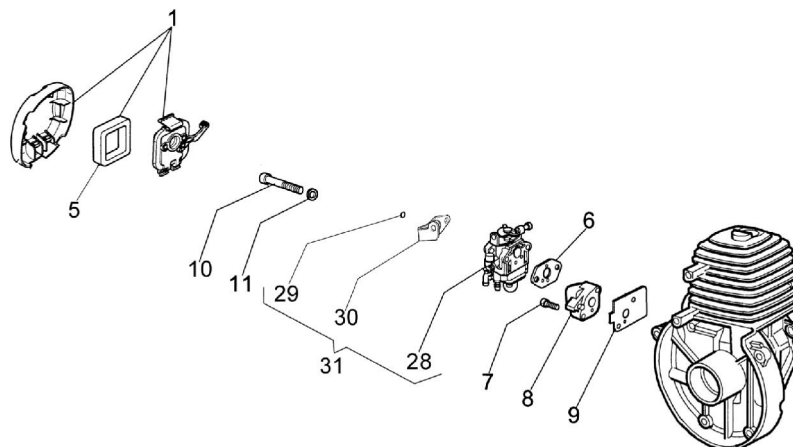

STARK 25 Brushcutter - Tank and air filter

STARK 25 Brushcutter - Tank and air filter

Ref.Nu	Qty	Part number	Description	Validity from	Validity till	Notes	Bulletin
1	1	61162017A	Air filter kit				
2	1	61010004	Stand				
3	3	3918010R	Washer				
4	3	3960057R	Screw				
5	1	61160014AR	Air filter				
6	1	4161438	Gasket				
7	2	3801047	Screw				
8	1	4162256BR	Insulator				
9	1	61030112R	Gasket				
10	2	3801012	Screw				
11	2	3833073R	Washer				
12	1	4162297R	Tube				
13	1	4098377	Band				
14	1	4162316	Hose				
15	1	3059002	Band				
16	1	4162270A	Fittings				
17	1	4162268R	Bushing				
18	1	4098658AR	Breather valve				
19	1	4151258R	Cap				
20	1	4100308R	Gasket				
21	1	4162296	Hose				
22	3	3801010R	Screw				
23	1	094600450R	Fuel filter				
24	1	61032026R	Complete tank				
25	1	61010002	Support				
26	3	3918005	Washer				
27	3	3819006R	Washer				
28	1	2318947AR	Carburetor WYL- 205				
29	1	3049040	O-ring				
30	1	61150025R	Bracket				
31	1	61010030	Carburetor kit