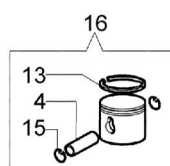

STARK 25 Brushcutter - Engine

STARK 25 Brushcutter - Engine

Ref.Nu	Qty	Part number	Description	Validity from	Validity till	Notes	Bulletin
1	1	3960067AR	Screw				
2	1	4161570R	Short block				
3	1	4098683R	Washer				
4	1	4160026R	Pin				
5	4	3819006R	Washer				
6	4	3801015	Screw				
7	1	61010001R	Cover				
8	2	3916005R	Sealing washer				
9	1	61010005	Muffler cover				
10	2	3806028	Screw				
11	1	4095211R	Plate				
12	1	61010011	Gasket				
13	1	072700048R	Piston ring Ø34				
14	2	3801010R	Screw				
15	2	4160025R	Ring				
16	1	4161030B	Piston assy Ø34				
17	1	3055101	Spark plug				
18	1	4098232R	Key				
19	1	3064005AR	Washer				
20	1	3024010R	Ring				
21	1	3037026R	Roller cage				
22	1	4161599R	Connecting rod				
23	1	4160479R	Crankshaft				
24	1	61010012R	Muffler				
25	1	3034003R	Bearing				
26	2	3025019	Ring				
27	1	3035023R	Bearing				
28	1	4160124R	Washer				
29	1	3050030R	Seal ring