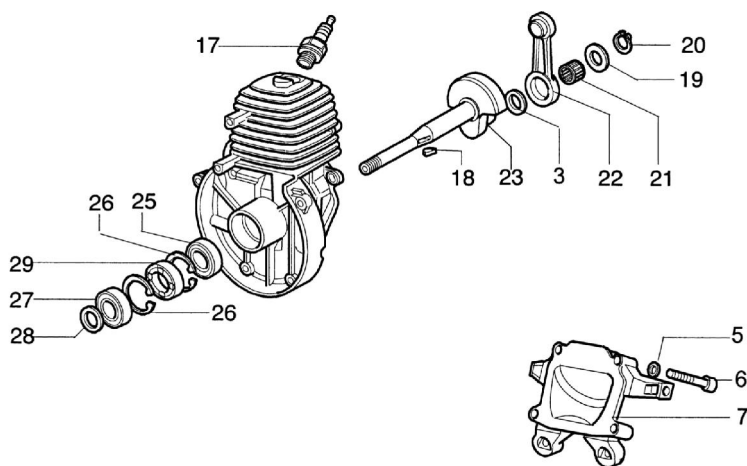

STARK 25 Brushcutter - Engine

STARK 25 Brushcutter - Engine

Ref.Nu	Qty	Part number	Description	Validity from	Validity till	Notes	Bulletin
1	1	3960067AR	Screw				
2	1	4161570R	Short block				
3	1	4098683R	Washer				
4	1	4160026R	Pin				
5	4	3819006R	Washer				
6	4	3801015	Screw				
7	1	61010001R	Cover				
8	2	3916005R	Sealing washer				
9	1	61010005	Muffler cover				
10	2	3806028	Screw				
11	1	4095211R	Plate				
12	1	61010011	Gasket				
13	1	072700048R	Piston ring Ø34				
14	2	3801010R	Screw				
15	2	4160025R	Ring				
16	1	4161030B	Piston assy Ø34				
17	1	3055101	Spark plug				
18	1	4098232R	Key				
19	1	3064005AR	Washer				
20	1	3024010R	Ring				
21	1	3037026R	Roller cage				
22	1	4161599R	Connecting rod				
23	1	4160479R	Crankshaft				
24	1	61010012R	Muffler				
25	1	3034003R	Bearing				
26	2	3025019	Ring				
27	1	3035023R	Bearing				
28	1	4160124R	Washer				
29	1	3050030R	Seal ring				