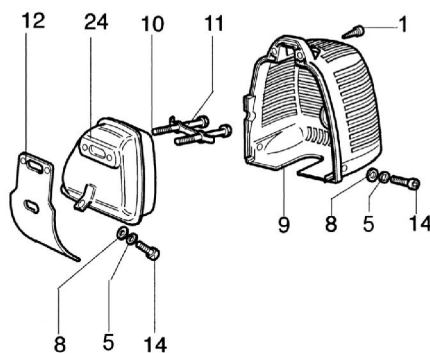

STARK 25 Brushcutter - Engine

STARK 25 Brushcutter - Engine

Ref.Nu	Qty	Part number	Description	Validity from	Validity till	Notes	Bulletin
1	1	3960067AR	Screw				
2	1	4161570R	Short block				
3	1	4098683R	Washer				
4	1	4160026R	Pin				
5	4	3819006R	Washer				
6	4	3801015	Screw				
7	1	61010001R	Cover				
8	2	3916005R	Sealing washer				
9	1	61010005	Muffler cover				
10	2	3806028	Screw				
11	1	4095211R	Plate				
12	1	61010011	Gasket				
13	1	072700048R	Piston ring Ø34				
14	2	3801010R	Screw				
15	2	4160025R	Ring				
16	1	4161030B	Piston assy Ø34				
17	1	3055101	Spark plug				
18	1	4098232R	Key				
19	1	3064005AR	Washer				
20	1	3024010R	Ring				
21	1	3037026R	Roller cage				
22	1	4161599R	Connecting rod				
23	1	4160479R	Crankshaft				
24	1	61010012R	Muffler				
25	1	3034003R	Bearing				
26	2	3025019	Ring				
27	1	3035023R	Bearing				
28	1	4160124R	Washer				
29	1	3050030R	Seal ring