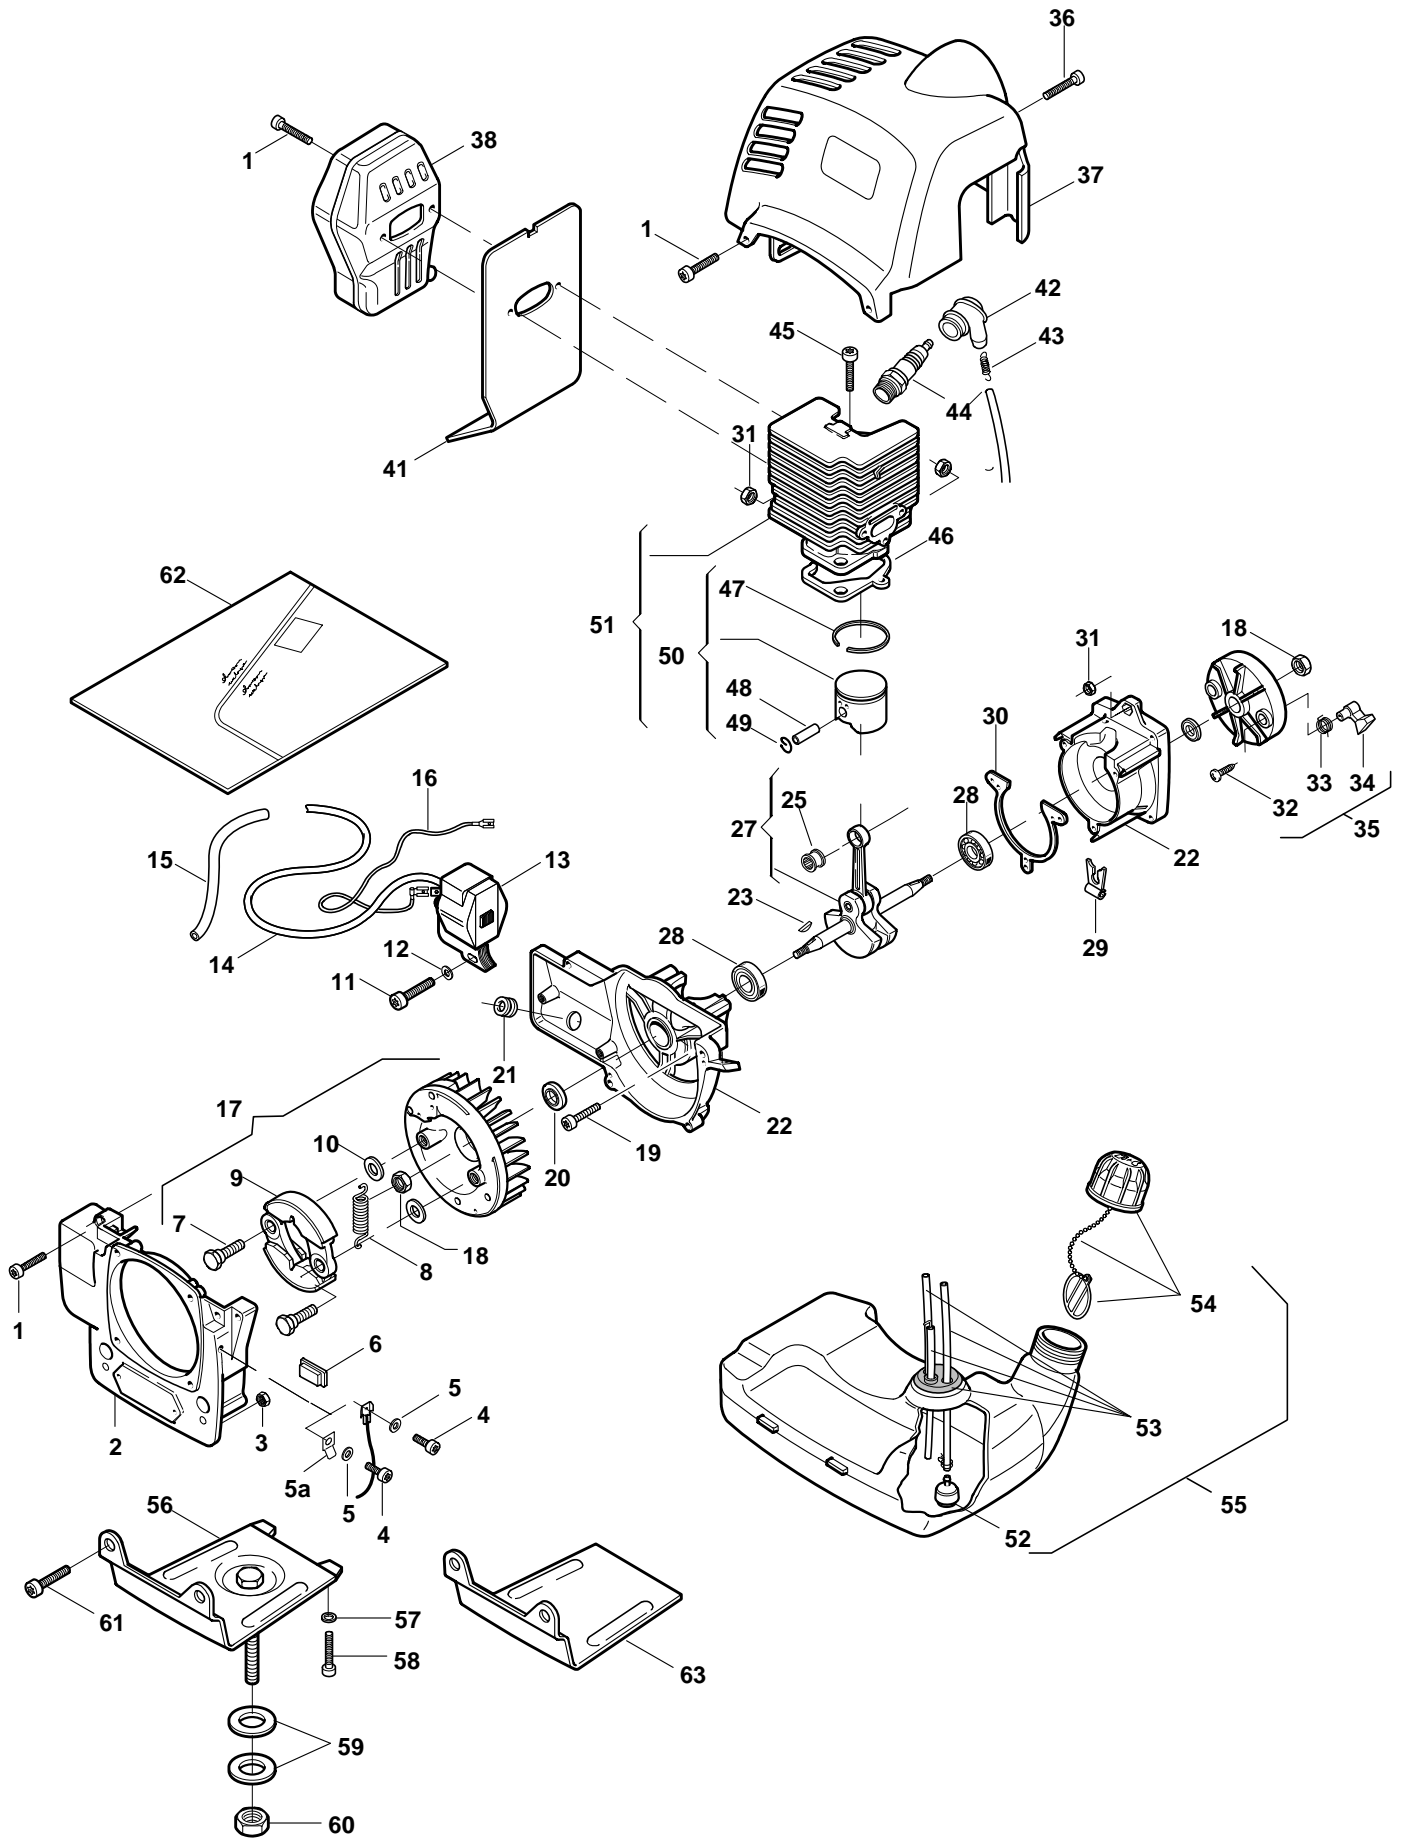

STAR 41 D - Model Year 2008

Engine 1

STAR 41 D - Model Year 2008

Engine 1

Pos.	Part no.	Q.ty	Description	Remarks
1	2135040	12	Screw	
2	4540800	1	Trasm. Support Case	
3	2432030	2	Nut	
4	2132500	1	Screw	
5	2312120	1	Washer	
5a	3211420	1	Faston (Flex)	
6	3745530	4	Grommet	
7	2653210	2	Screw	
8	3654040	1	Spring Mod.Piston Ass.Y D.42	
9	3660430/1	2	Clutch Unit Mod.Piston Ass.Y D.42	
10	2321230	2	Washer	
11	2135060	2	Screw	
12	2321150	2	Washer	
13	3211015	1	Elettronic Coil	
14	3211080	1	Spark Plug Cable	
15	3782040	1	Wire Jacket	
16	3211415	1	Earth Cable	
17	4251480/1	1	Flywheel Ass.Y (Incl. 7,9,10)	
18	2670120	2	Nut	
19	2135050	3	Screw	
20	3121070	2	Seal Ring	
21	3745130	1	Grommet	
22	8521010	1	Cranckase Ass.Y	
23	3151010	1	Flywheel Key	
25	3116100	1	Needle Bearing	
27	8250840	1	Crankshaft (Incl. 25)	
28	3112240	2	Bearing	
29	3750280	1	Massathread Guide	
30	3724050	1	Gasket	
31	2432040	5	Nut	
32	2123100	3	Screw	
33	3654050	2	Spring	
34	3749570	2	Starter Hook	
35	8540810	1	Starter Cup Ass.Y (Incl.32-34)	
36	2135180	1	Screw	
37	4563660	1	Cylinder Cover Ass.Y Yellow	
38	4122120	1	Muffler	
41	3724340	1	Muffler Gasket	
42	3744850	1	Spark Plug Cover	
43	3657530	1	Spark Plug Spring	
44	3210024	1	Spark Plug	
45	2135150	2	Screw	
46	3724260	1	Cylinder Gasket	
47	3123150	1	Piston Ring	
48	3158260	1	Piston Pin	
49	3356050	2	Circlip	
50	8541120	1	Piston Ass.Y D.38 (Incl.26,47-49)	
51	8541110	1	Cylinder-Piston Ass.Y D.38 (Incl.50)	
52	4253290	1	Intake Filter	
53	8745541	1	Grommet Ass.Y	
54	8741370	1	Fuel Cap Ass.Y	
55	4252470	1	Fuel Tank Ass.Y (Incl.52-54)	
56	4122180	1	Flange (Flex)	
57	2330020	2	Grower	
58	2135010	2	Screw	
59	2330060	2	Washer	
60	2412180	1	Nut (Flex)	
61	2112310	2	Screw	
62	8724340	1	Gasket Set (Incl.30,41,46)	
63	4612587	1	Flange