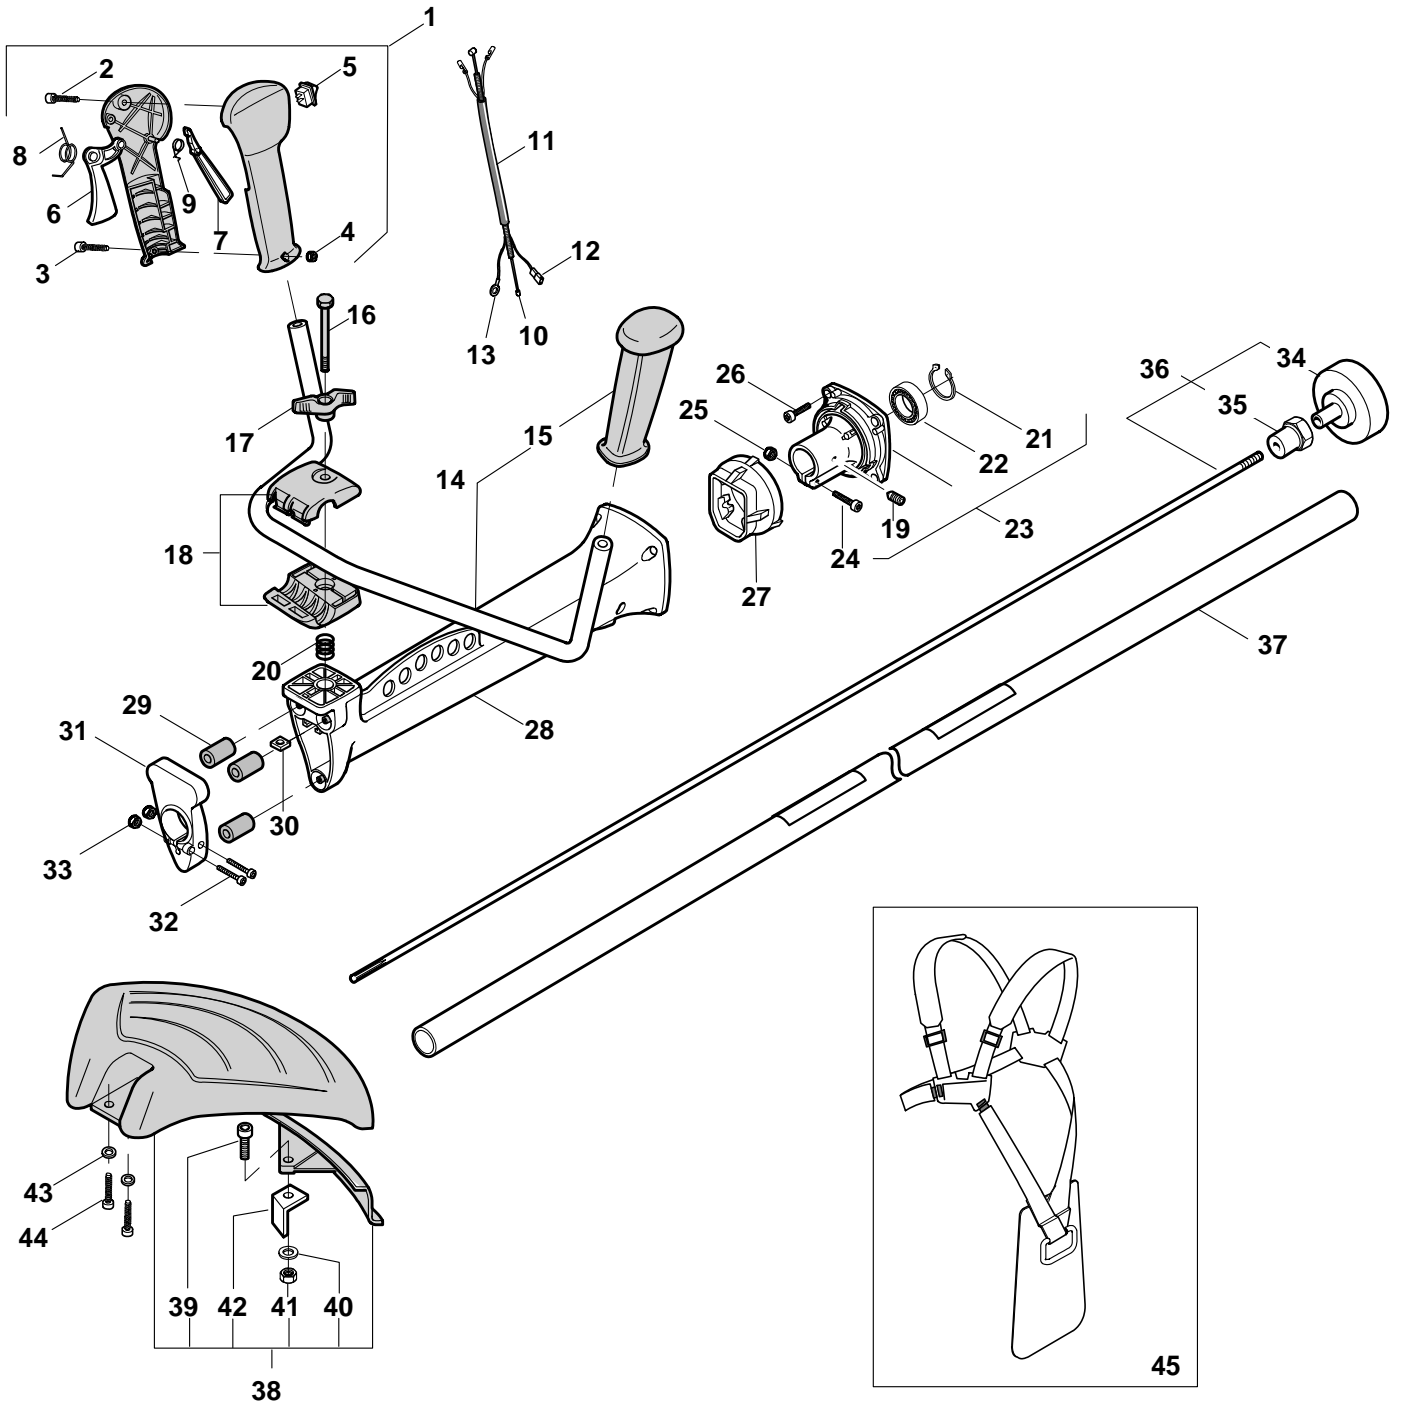

STAR 41 D - Model Year 2008

Handle-transmission

STAR 41 D - Model Year 2008

Handle-transmission

Pos.	Part no.	Q.ty	Description	Remarks
1	8563830	1	Handle Ass.Y	
2	2123030	1	Screw	
3	2135050	1	Screw	
4	12154330/0	1	Nut	
5	3210970	1	Stop Switch	
6	3743431/1	1	Throttle Lever	
7	3743441	1	Safety Lever	
8	3654270/1	1	Spring	
9	3654280/1	1	Spring	
10	4252570	1	Cable, Trottle	
11	3786220	1	Wire Sheath	
12	3211590	1	Coil-Switch Cable (Red)	
13	3211600/1	1	Earth Cable (Black)	
14	4252840/1	1	Handle	
15	3744860/1	1	Left Knob	
16	2112580	1	Screw	
17	3750480	1	Wing Nut	
18	8521070	1	Handgrip Support Ass.Y	
19	2126050	1	Screw	
20	3654530	1	Spring	
21	3353080	1	Seeger Ring	
22	3112170	1	Bearing	
23	3L8520990/3	1	Transmission Hub Ass.Y	
24	2135150	1	Screw	
25	2432030	1	Nut	
26	2135160	4	Screw	
27	3744330	1	Rear Shock Absorber	
28	4563850/2	1	Transmission Housing	
29	3744320	3	Front Shock Absorber	
30	3615190	1	Handle Fixing Plate	
31	4563860	1	Front Housing Support	
32	2135060	2	Screw	
33	12154330/0	2	Nut	
34	4121861/1	1	Clutch	
35	3642191	1	Bearing Hub	
36	4251400	1	Trasmission Shaft	
37	4251204	1	Trasmission Pipe Ass.Y	
38	8563570	1	Safety Cover Ass.Y (Incl.40-43)	
39	2135030	1	Screw	
40	2312150	1	Washer	
41	2432040	1	Nut	
42	3615000	1	Line Cutter	
43	2312150	2	Washer	
44	2135060	2	Screw	
45	4253440	1	Harness	