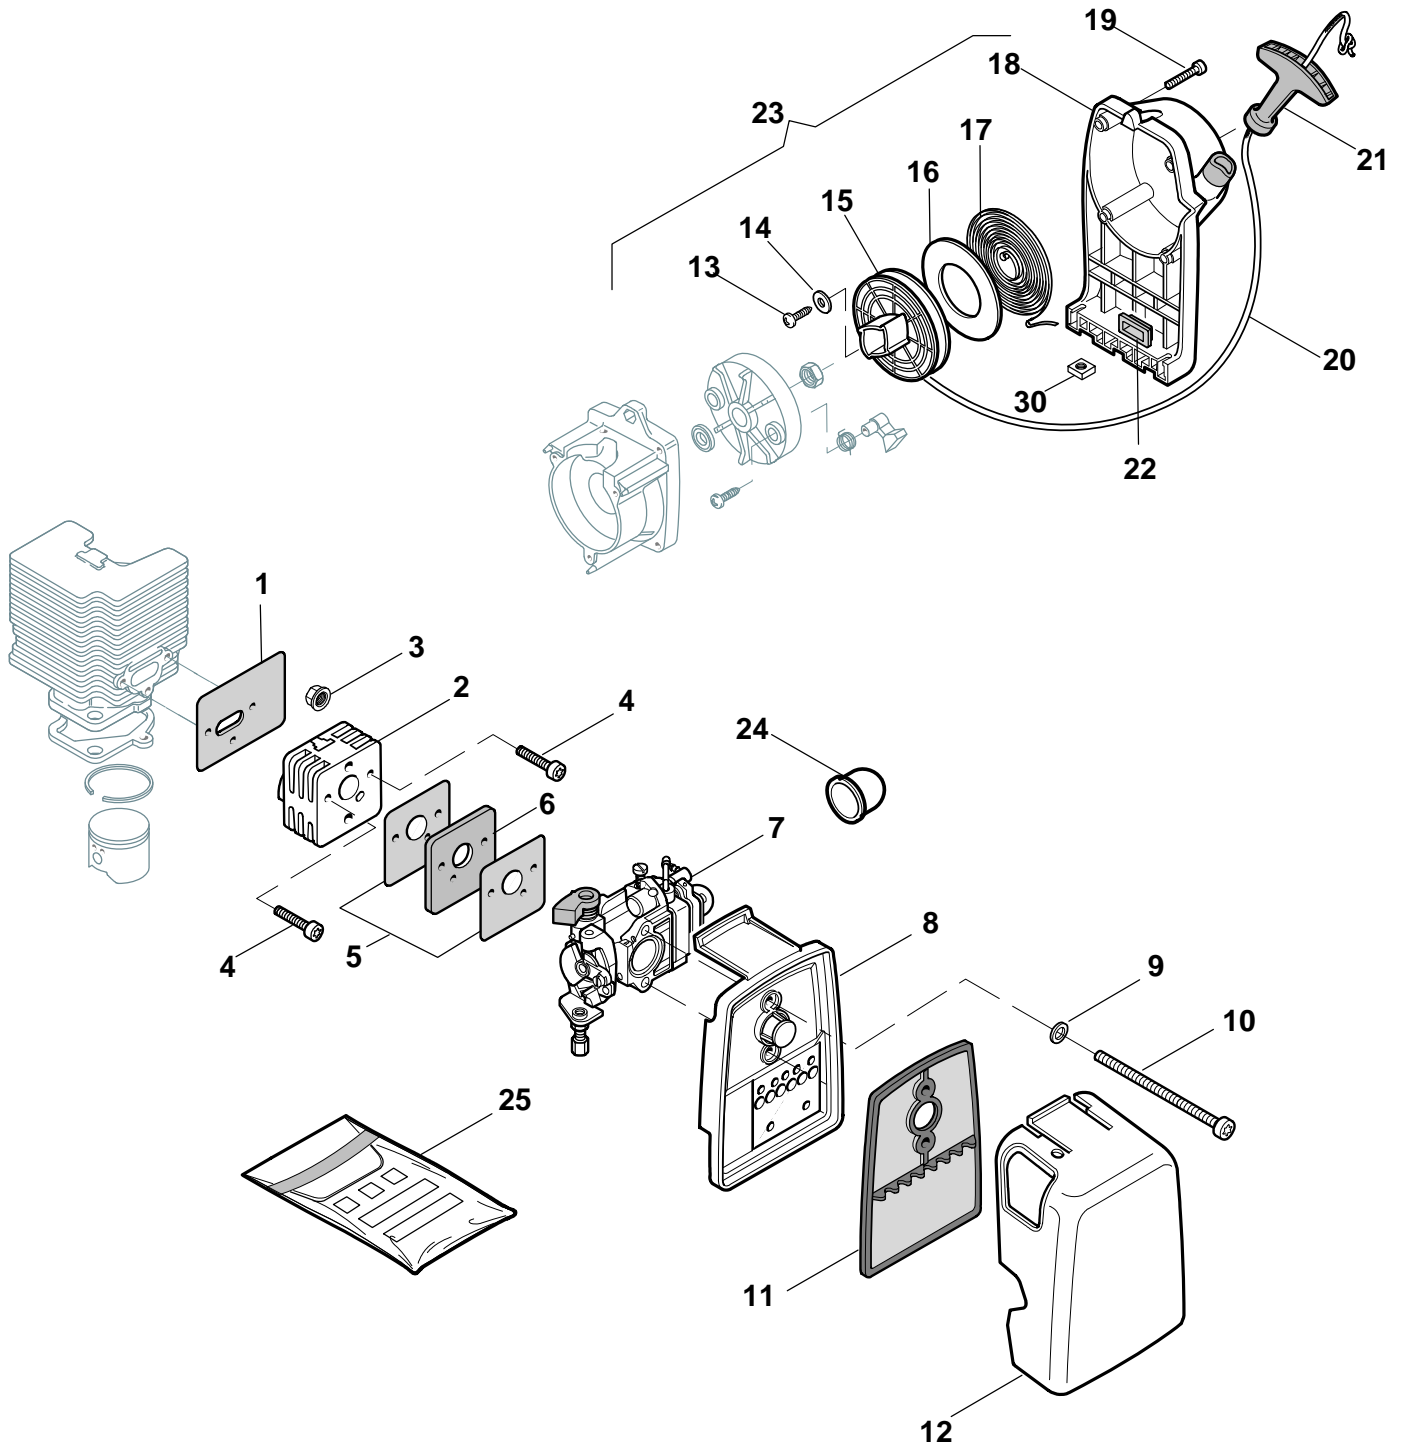

STAR 41 D - Model Year 2008

Engine 2

STAR 41 D - Model Year 2008

Engine 2

Pos.	Part no.	Q.ty	Description	Remarks
1	3724360	1	Intake Manif-Gasket	
2	3750410	1	Intake Manifold	
3	2670280	2	Nut	
4	2135050	2	Screw	
5	3724400	2	Intake-Carb Gasket	
6	3785070	1	Heat Block	
7	4353270/1	1	Carburettor	Walbro WYJ 317A
8	8750390	1	Air Filter Holder	
9	2312090	3	Washer	
10	2135250	2	Screw	
11	3781600	1	Air Filter	
12	4563670	1	Filter Cover Yellow	
13	2123100	3	Screw	
14	3613420	1	Washer	
15	4562220	1	Starter Pulley	
16	3723640	1	Disc	
17	4611480	1	Spring	
18	8563650	1	Starter Recoil Case	
19	2135040	12	Screw	
20	3784030	1	Starter Cord	
21	3750067	1	Starter Handle	
22	3745530	4	Grommet	
23	4252680	1	Starter Ass.Y (Incl. 13-22)	
24	3744870	1	Primer	
25	4353150	1	Gasket-Diaph. Set	
30	2461030	2	Nut	