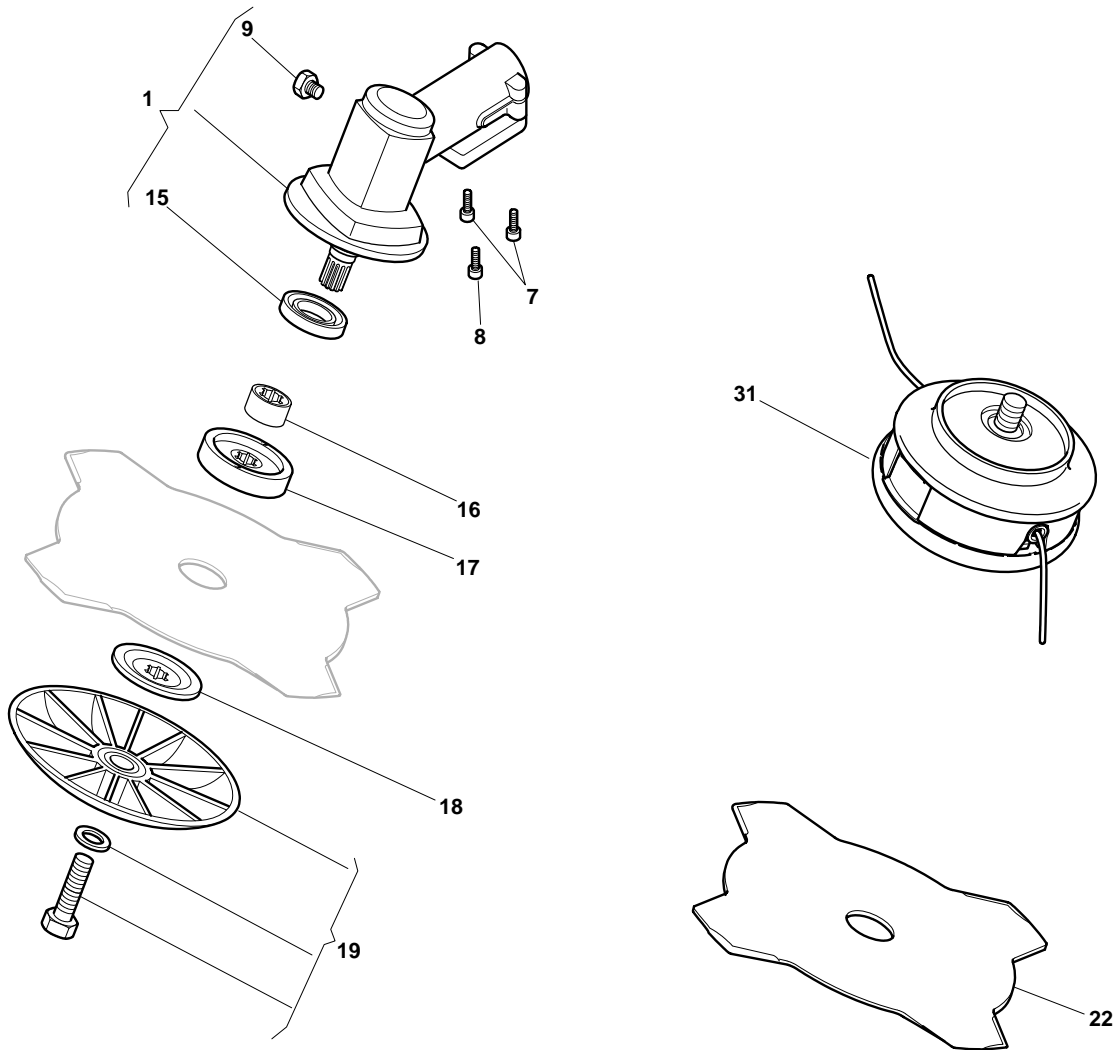

STAR 41 D - Model Year 2008

Pruner tool

Pos.	Part no.	Q.ty	Description	Remarks
1	6910500	1	Transmission Case Ass.Y D.24	
1	6910501	1	Transmission Case Ass.Y D.26	
2	6910502	1	Chain Housing	
3	6910503	1	Oil Tank	
4	6910504	1	Cover Ø24	
4	6910505	1	Cover Ø26	
5	6910506	1	Flange	
6	6910507	1	Screw	
7	6910508	1	Oil Pump Ass.Y	
8	4112610	1	"Guide Bar 10''"	10" 3/8" .042" (1.1 mm)
9	4113551	1	"Chain 10''"	10" 3/8" .042" (1.1 mm) - 38E

STAR 41 D - Model Year 2008

"All Cutting" tool

Pos.	Part no.	Q.ty	Description	Remarks
1	6910520	1	Blade Ass.Y	
2	6910521	1	Transmission Shaft Ass.Y	
3	6910524	1	Gear Case Ass.Y	
4	6910523	1	Lever+Regulation Rod	
5	4252640	1	Coupling	
6	2382430	1	Spacer	

STAR 41 D - Model Year 2008

Gear case

Pos.	Part no.	Q.ty	Description	Remarks
1	4252780/1	1	Gear Case Assy	
1	4252790/1	1	Gear Case Assy Ø28	
7	2135050	2	Screw	
8	2653090	1	Screw	
9	2653460	1	Screw	
15	3121170	1	Oil Seal	
16	3641700/1	1	Collar	
17	3641640	1	Upper Ring Nut	
18	3612640	1	Lower Ring Nut	
19	4560610	1	Stabilizer	
20	2321230	1	Washer	
21	2653170	1	Screw	
22	4611880	1	4 Teeth Disc 25 Cm	
31	4353240/1	1	2 Hedges Nylon Head	