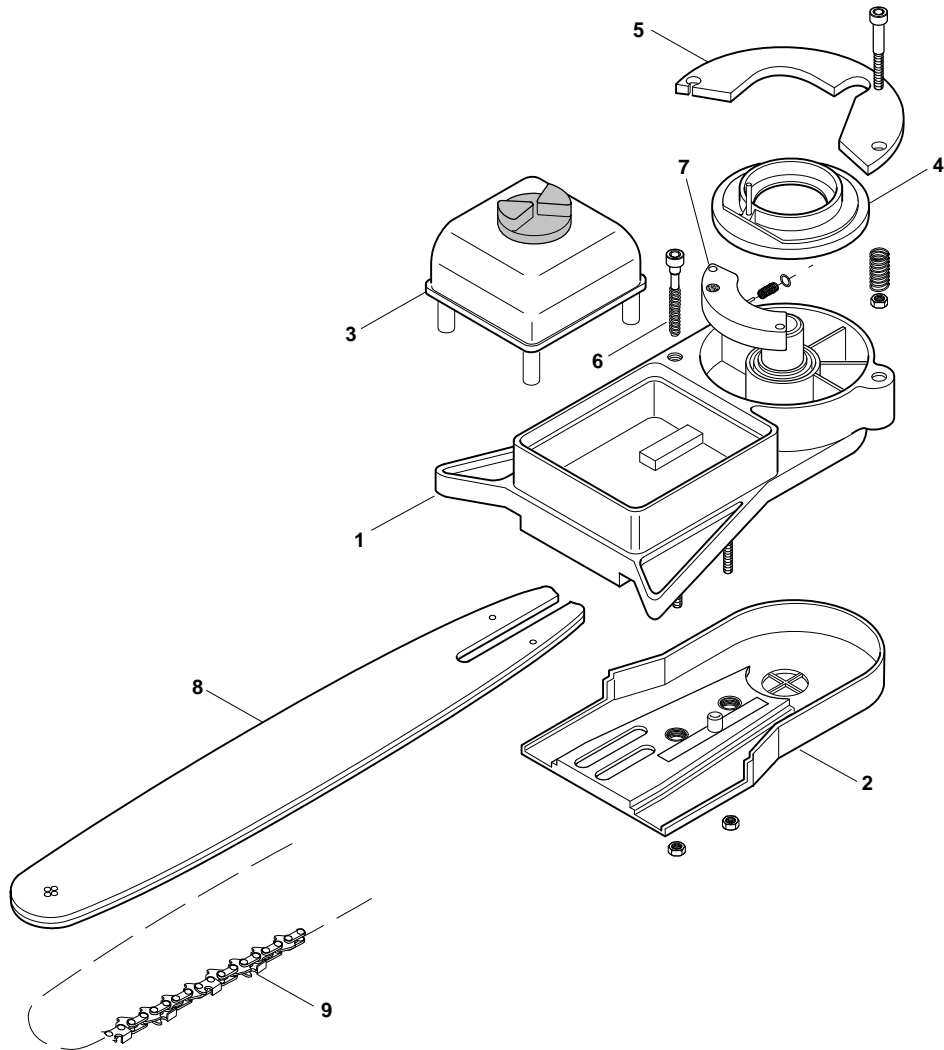

STAR 41 D - Model Year 2008

Pruner tool

Pos.	Part no.	Q.ty	Description	Remarks
1	6910500	1	Transmission Case Ass.Y D.24	
1	6910501	1	Transmission Case Ass.Y D.26	
2	6910502	1	Chain Housing	
3	6910503	1	Oil Tank	
4	6910504	1	Cover Ø24	
4	6910505	1	Cover Ø26	
5	6910506	1	Flange	
6	6910507	1	Screw	
7	6910508	1	Oil Pump Ass.Y	
8	4112610	1	"Guide Bar 10''"	10" 3/8" .042" (1.1 mm)
9	4113551	1	"Chain 10''"	10" 3/8" .042" (1.1 mm) - 38E