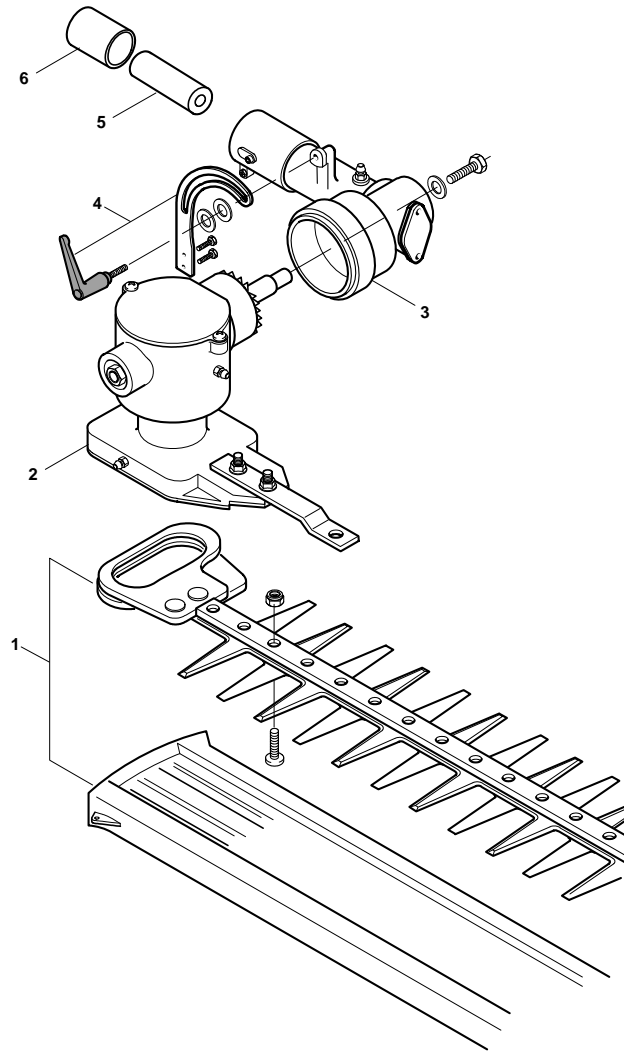

STAR 41 D - Model Year 2008

"All Cutting" tool

Pos.	Part no.	Q.ty	Description	Remarks
1	6910520	1	Blade Ass.Y	
2	6910521	1	Transmission Shaft Ass.Y	
3	6910524	1	Gear Case Ass.Y	
4	6910523	1	Lever+Regulation Rod	
5	4252640	1	Coupling	
6	2382430	1	Spacer