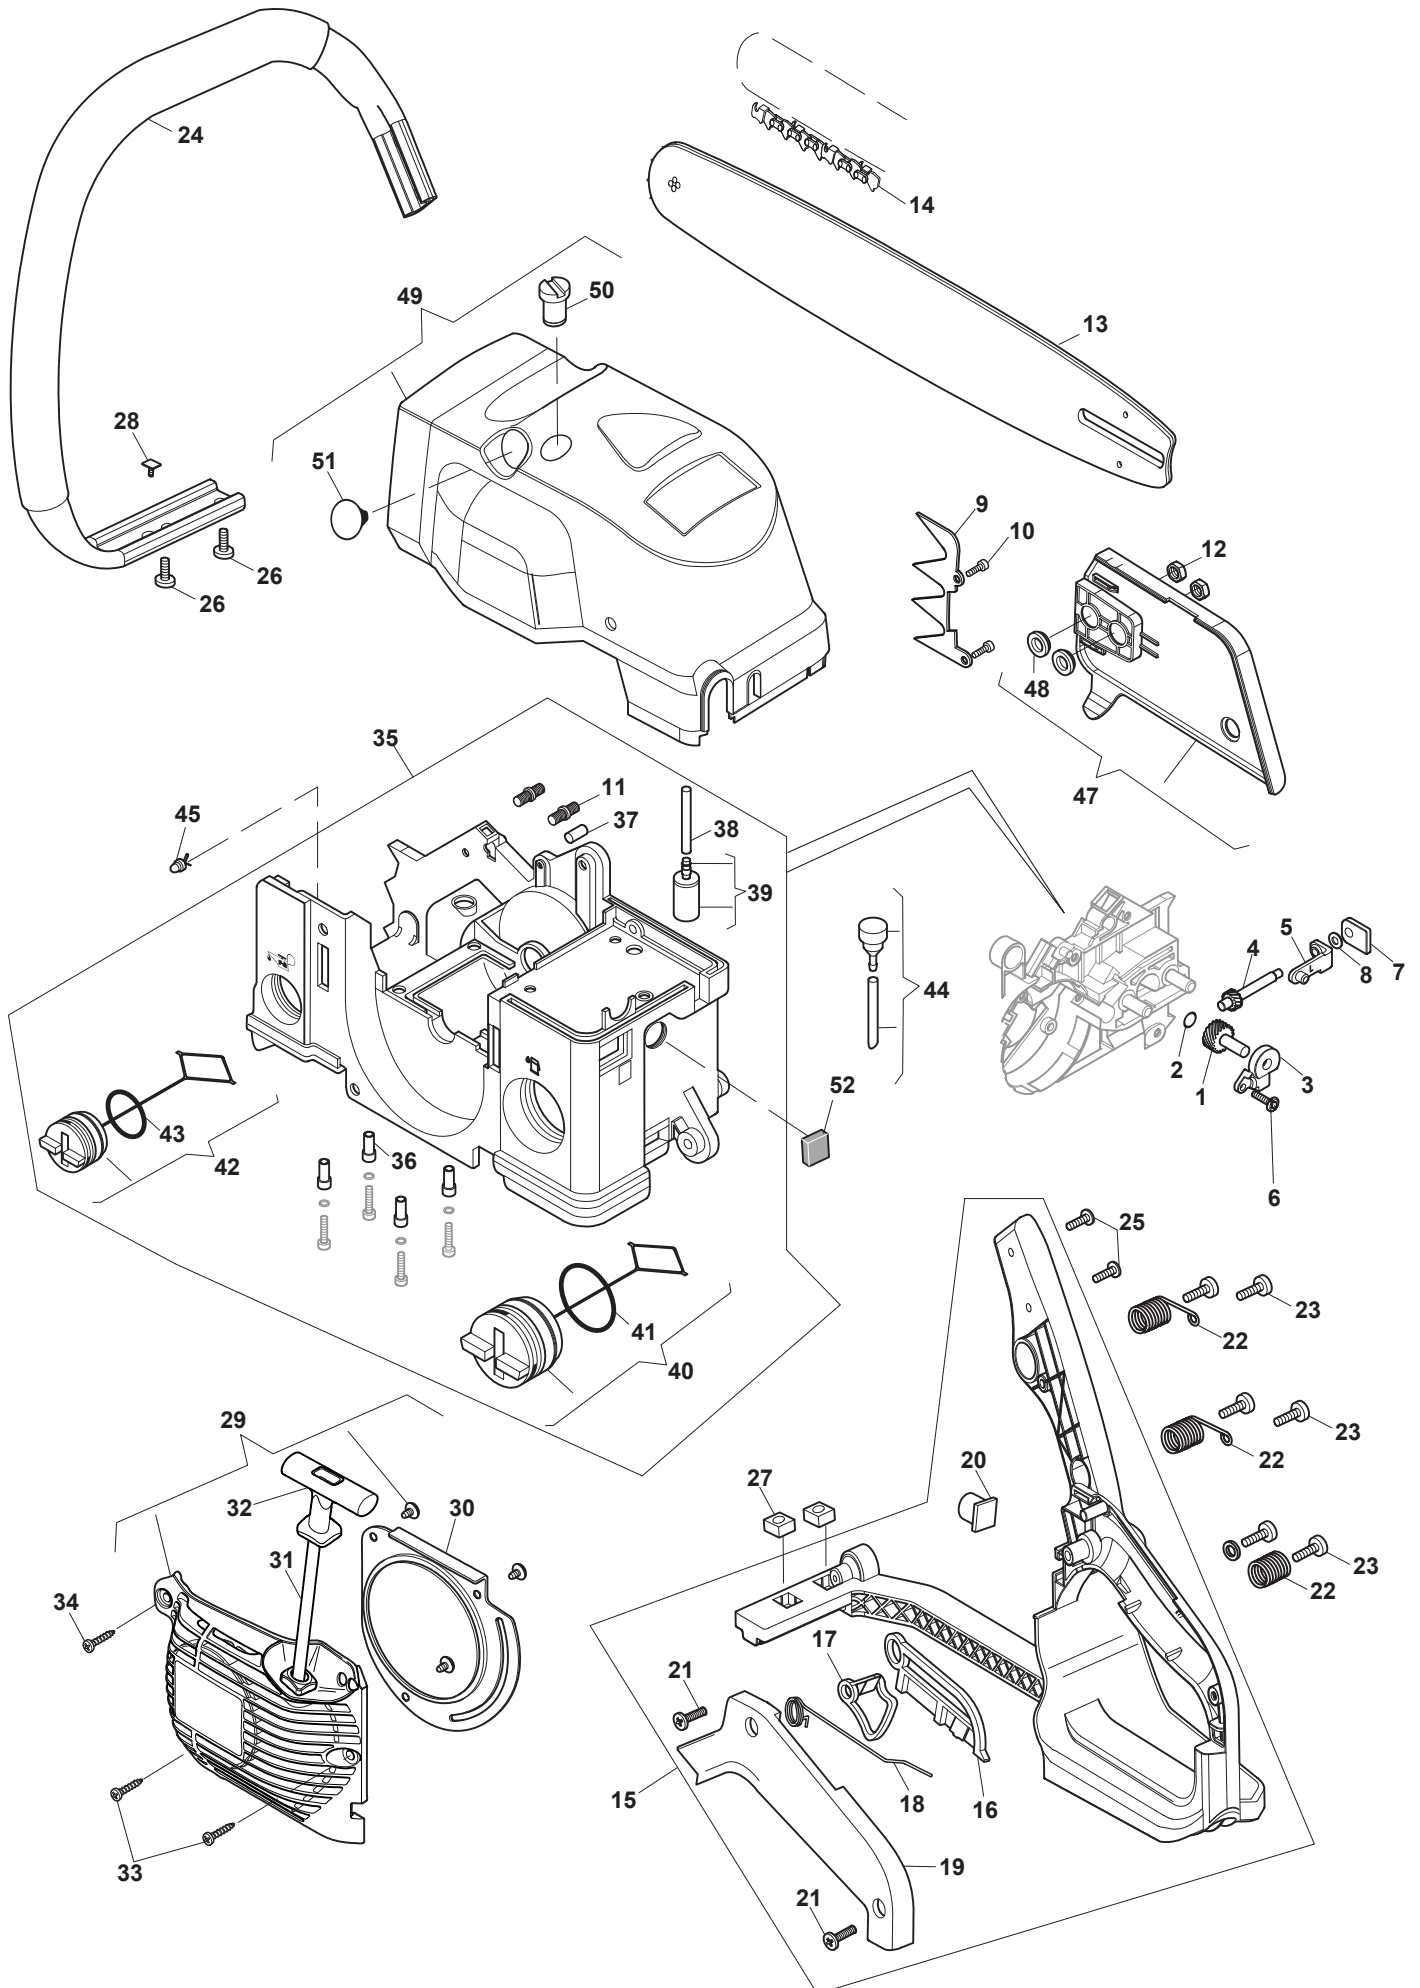

SP 43 - Model Year 2012

Pos. Fig.	Antal Quantity	Art No Part No	Benämning	Description	Anmärkning Notes
1	1	118800707/0	Skruv	F. H. Screw	
2	1	118800655/0	O-ring	O-ring	
3	1	118800717/0	Dämpelement	Gear cover	
4	1	118800708/0	Skruv	Tornillo de tension	
5	1	118800734/0	Skruv	Tension carriage	
6	1	118800629/0	Skruv	Screw	
7	1	118800718/0	Stöd	Support	
8	1	118800643/0	Bricka	Washer	
9	1	118800712/0	Bucking spike	Bucking spike	
10	2	118800633/0	Skruv	Screw	
11	2	118800635/0	Skruv	Screw	
12	2	118800638/0	Mutter	Nut	
13	1	118800624/0	Kettensteg 325"	Guide bar, .325"	
14	1	4113724	Kedja 15"	Chain 15" (38 cm)	
15	1	118800728/0	Handtag	Handle housing compl.,	
16	1	118800727/0	Safety lever	Safety lever	
17	1	118800726/0	Gasreglage	Gas lever	
18	1	118800666/0	Fjäder	Spring	
19	1	118800723/0	Grip cup	Grip cup	
20	1	118800713/0	Rubber element	Rubber element	
21	2	118800630/0	Skruv	Screw	
22	3	118800665/0	Fjäder	Spring	
23	6	2123100	Skruv	Screw	
24	1	118800735/0	Handtagsgrepp	Handle bar	
25	2	118800632/0	Skruv	Screw	
26	2	118800626/0	Skruv	Screw	
27	2	118800639/0	Mutter	Nut	
28	1	118800672/0	Handskydd	Buffer	
29	1	118800695/0	Start kpl	Starter compl.	
30	1	118800677/0	Air guide	Air guide	
31	1	118800657/0	Starter rope	Starter rope	
32	1	118800685/0	Starthandtag	Starter handle	
33	2	118800632/0	Skruv	Screw	
34	1	118800631/0	Skruv	Screw	
35	1	118800729/0	Hus	Main housing	
36	4	118800645/0	Spacer tube	Spacer tube	
37	1	118800646/0	Stift	Pin	
38	1	118800715/0	Fuel hose	Fuel hose	
39	1	118800696/0	Bränsleslang	Fuel pick-up	
40	1	118800700/0	Oljevol	Tank cap	
41	1	118800656/0	Packning	Gasket	
42	1	118800697/0	Oljevol	Oil tank cap	
43	1	118800654/0	O-ring	O-ring	
44	1	118800699/0	Ventilation hose compl.	Ventilation hose compl.	
45	1	118800698/0	Ventilation part oil tank	Ventilation part oil tank	
47	1	118800730/0	Chain guard	Chain guard	
48	2	118800638/0	Mutter	Nut	
49	1	118800731/0	Kåpa	Cover	
50	1	2653090	Skruv	Screw	
51	1	118800719/0	Stift	Plug	
52	1	118800653/0	Felt	Felt