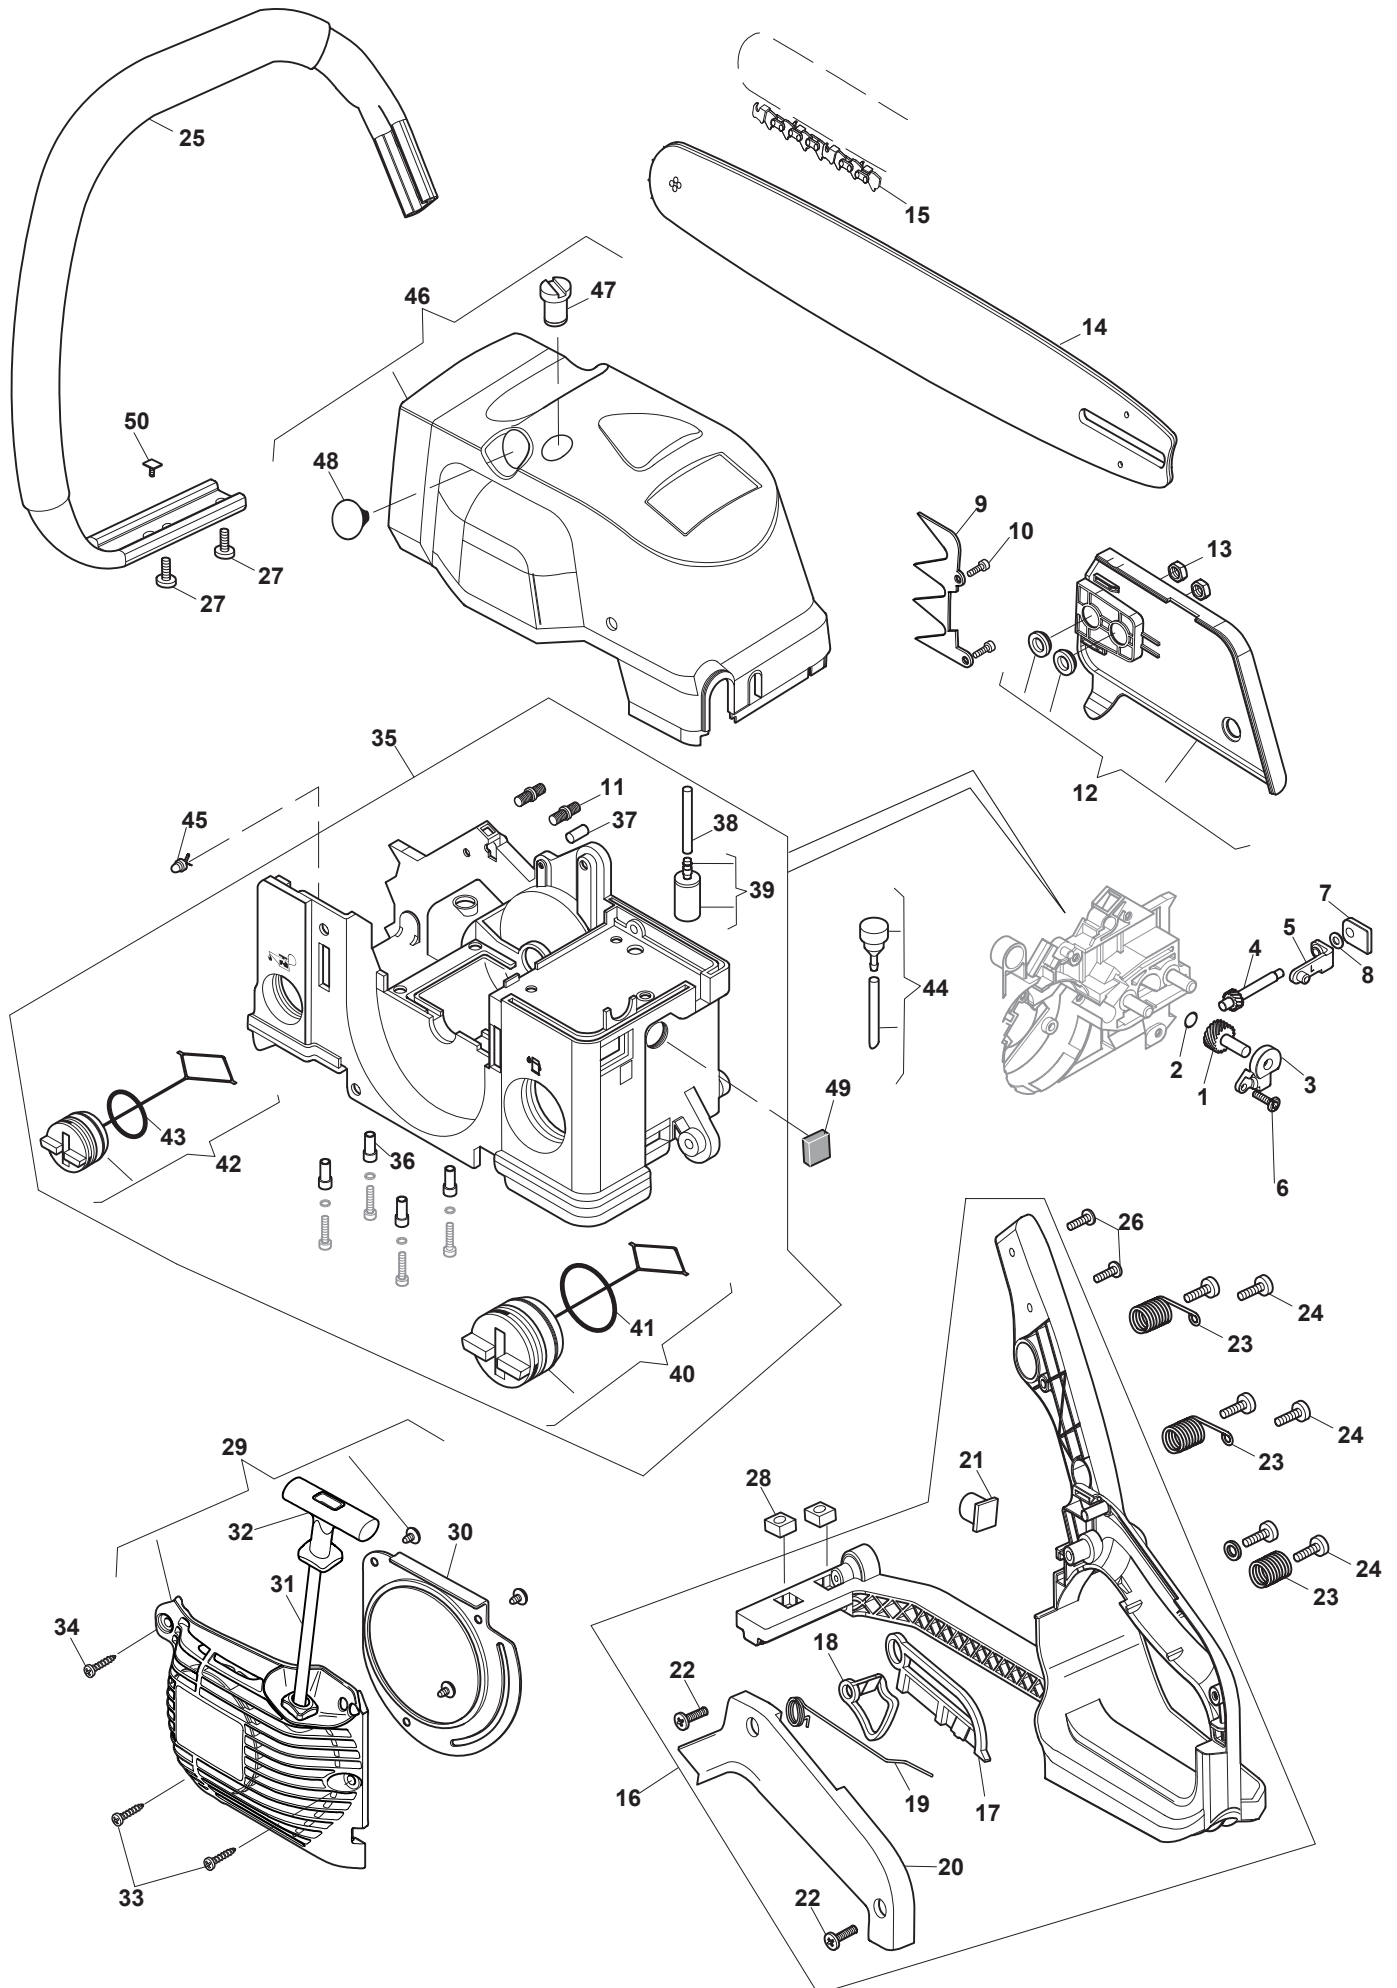

SP 36 - Model Year 2012

Pos. Fig.	Antal Quantity	Art No Part No	Benämning	Description	Anmärkning Notes
1	1	118800707/0	Skruv	F. H. Screw	
2	1	118800655/0	O-ring	O-ring	
3	1	118800717/0	Dämpelement	Gear cover	
4	1	118800708/0	Skruv	Tornillo de tension	
5	1	118800734/0	Skruv	Tension carriage	
6	1	118800629/0	Skruv	Screw	
7	1	118800718/0	Stöd	Support	
8	1	118800643/0	Bricka	Washer	
9	1	118800712/0	Bucking spike	Bucking spike	
10	2	118800633/0	Skruv	Screw	
11	2	118800635/0	Skruv	Screw	
12	1	118800730/0	Chain guard	Chain guard	
13	2	118800638/0	Mutter	Nut	
14	1	118800623/0	Kettensteg 3/8"	Guide bar, 3/8" spez.,	
15	1	4113703	Kedja	Chain 14" (35 cm)	
16	1	118800728/0	Handtag	Handle housing compl.,	
17	1	118800727/0	Safety lever	Safety lever	
18	1	118800726/0	Gasreglage	Gas lever	
19	1	118800666/0	Fjäder	Spring	
20	1	118800723/0	Grip cup	Grip cup	
21	1	118800713/0	Rubber element	Rubber element	
22	2	118800630/0	Skruv	Screw	
23	3	118800665/0	Fjäder	Spring	
24	6	2123100	Skruv	Screw	
25	1	118800735/0	Handtagsgrepp	Handle bar	
26	2	118800632/0	Skruv	Screw	
27	2	118800626/0	Skruv	Screw	
28	2	118800639/0	Mutter	Nut	
29	1	118800695/0	Start kpl	Starter compl.	
30	1	118800677/0	Air guide	Air guide	
31	1	118800657/0	Starter rope	Starter rope	
32	1	118800685/0	Starthandtag	Starter handle	
33	2	118800632/0	Skruv	Screw	
34	1	118800631/0	Skruv	Screw	
35	1	118800729/0	Hus	Main housing	
36	4	118800645/0	Spacer tube	Spacer tube	
37	1	118800646/0	Stift	Pin	
38	1	118800715/0	Fuel hose	Fuel hose	
39	1	118800696/0	Bränsleslang	Fuel pick-up	
40	1	118800700/0	Oljevol	Tank cap	
41	1	118800656/0	Packning	Gasket	
42	1	118800697/0	Oljevol	Oil tank cap	
43	1	118800654/0	O-ring	O-ring	
44	1	118800699/0	Ventilation hose compl.	Ventilation hose compl.	
45	1	118800698/0	Ventilation part oil tank	Ventilation part oil tank	
46	1	118800731/0	Kåpa	Cover	
47	1	2653090	Skruv	Screw	
48	1	118800719/0	Stift	Plug	
49	1	118800653/0	Felt	Felt	
50	1	118800672/0	Handskydd	Buffer