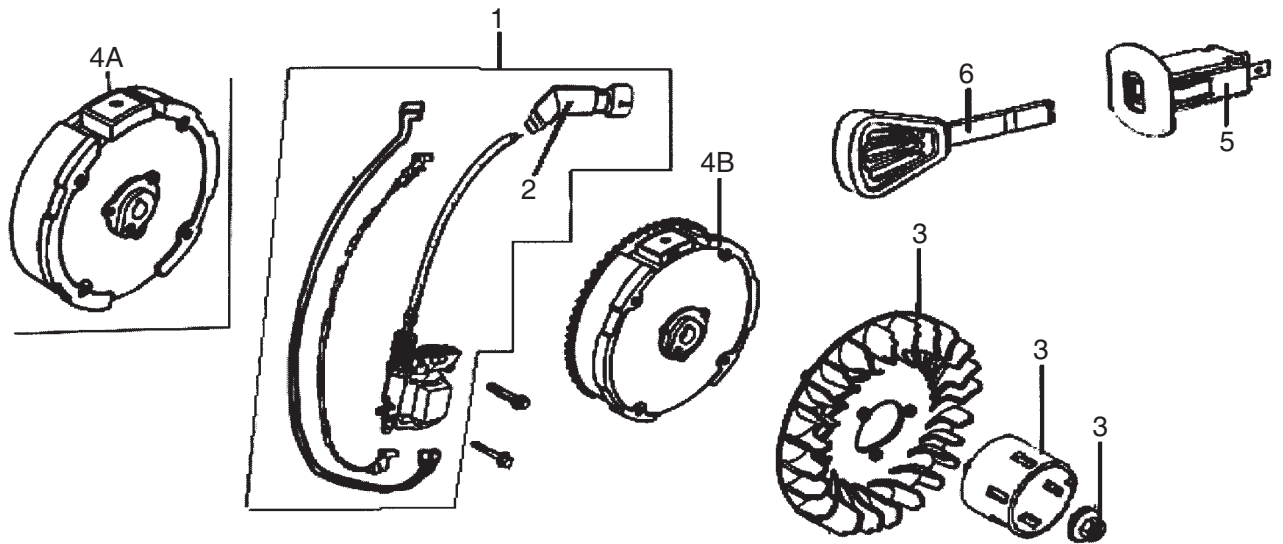

Utgåva Issue		Bildnr Picture No		GGP MOTOR SM 70		GGP ENGINE SM 70		Sida Page	
2011-14		2835						126	
Pos. Fig.	Antal/Quantity			Art nr Part No	Benämning	Description	Sats Kit	Anmärkning Notes	
	SM70 man	SM70 el							
X	1	1	1	118550634/0	Tändspole kpl	Ignition coil assy		Inkl. pos 2	
	2	1	1	118550633/0	• Tändstiftshatt.....	• Spark plug cap			
	3	1	1	118550635/0	Kylfläkt kpl.....	Cooling fan assy.....			
	4A	1		118550489/0	Svånghjul kpl.....	Flywheel assy			
	4B		1	118550735/0	Svånghjul kpl.....	Flywheel assy			
	5	1	1	118550638/0	Tändningslås	Ignition switch			
	6	2	2	118550639/0	Tändningsnyckel.....	Switch key.....			
	10		1	118550640/0	Startmotor	Starter motor			
	20		1	118550636/0	Fäste- startbox kpl	Holder- starting box