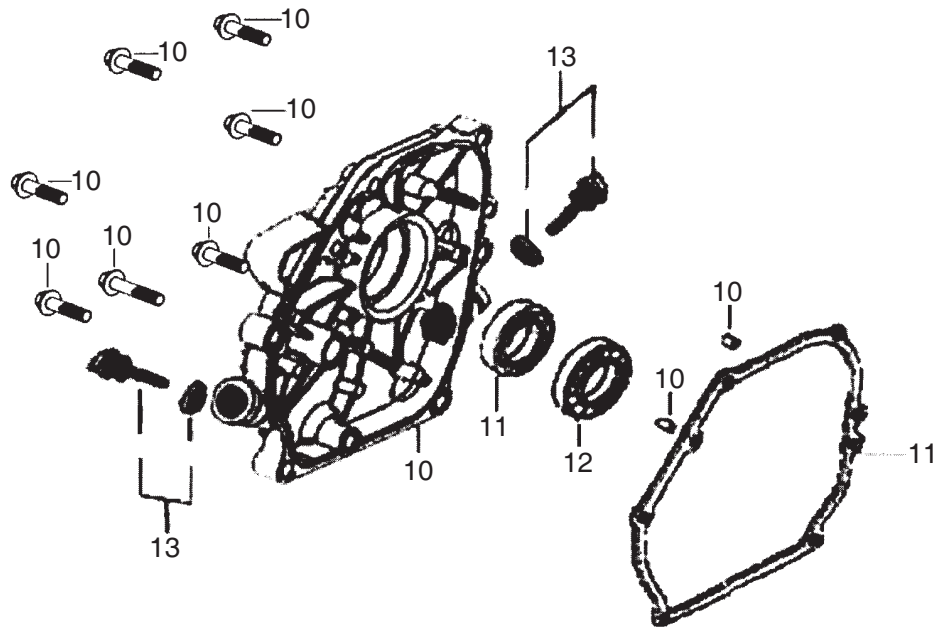

Utgåva Issue		Bildnr Picture No		GGP MOTOR SM 70		GGP ENGINE SM 70		Sida Page	
2011-14		2834						124	
Pos. Fig.	Antal/Quantity			Art nr Part No	Benämning	Description	Sats Kit	Anmärkning Notes	
	SM70 man	SM70 el							
1	1	1		118550615/0	• Kolringssats	• Ring set.....			
2	1	1		118550614/0	Kolv kpl.....	Piston assy		Inkl. pos 1	
3	1	1		118550616/0	Vevstake	Connecting rod			
4	1	1		118550617/0	Vevaxel	Crankshaft.....			
5	1	1		118550618/0	Kil	Key			
10	1	1		118550619/0	Vevhusgavel kpl.....	Case cover assy		Inkl. pos 12-13	
11	1	1		118550621/0	Packningssats	Engine gasket set			
12	1	1		118550462/0	• Kullager	• Ball bearing			
13	2	2		118550620/0	• Plugg kpl	• Cap assy.....			
20	1	1		118550632/1	Fläkthuset m start.....	Recoil starter assy		Inkl. pos 21	
21	1	1		118550628/1	• Start kpl	• Starter assy		Inkl. pos 22-24	
22	2	2		118550629/0	•• Startspärr.....	•• Starter ratchet			
23	1	1		118550630/0	•• Returfjäder.....	•• Recoil starter spring.....			
24	1	1		118550631/0	•• Starthandtag	•• Recoil starter knob			

X
X