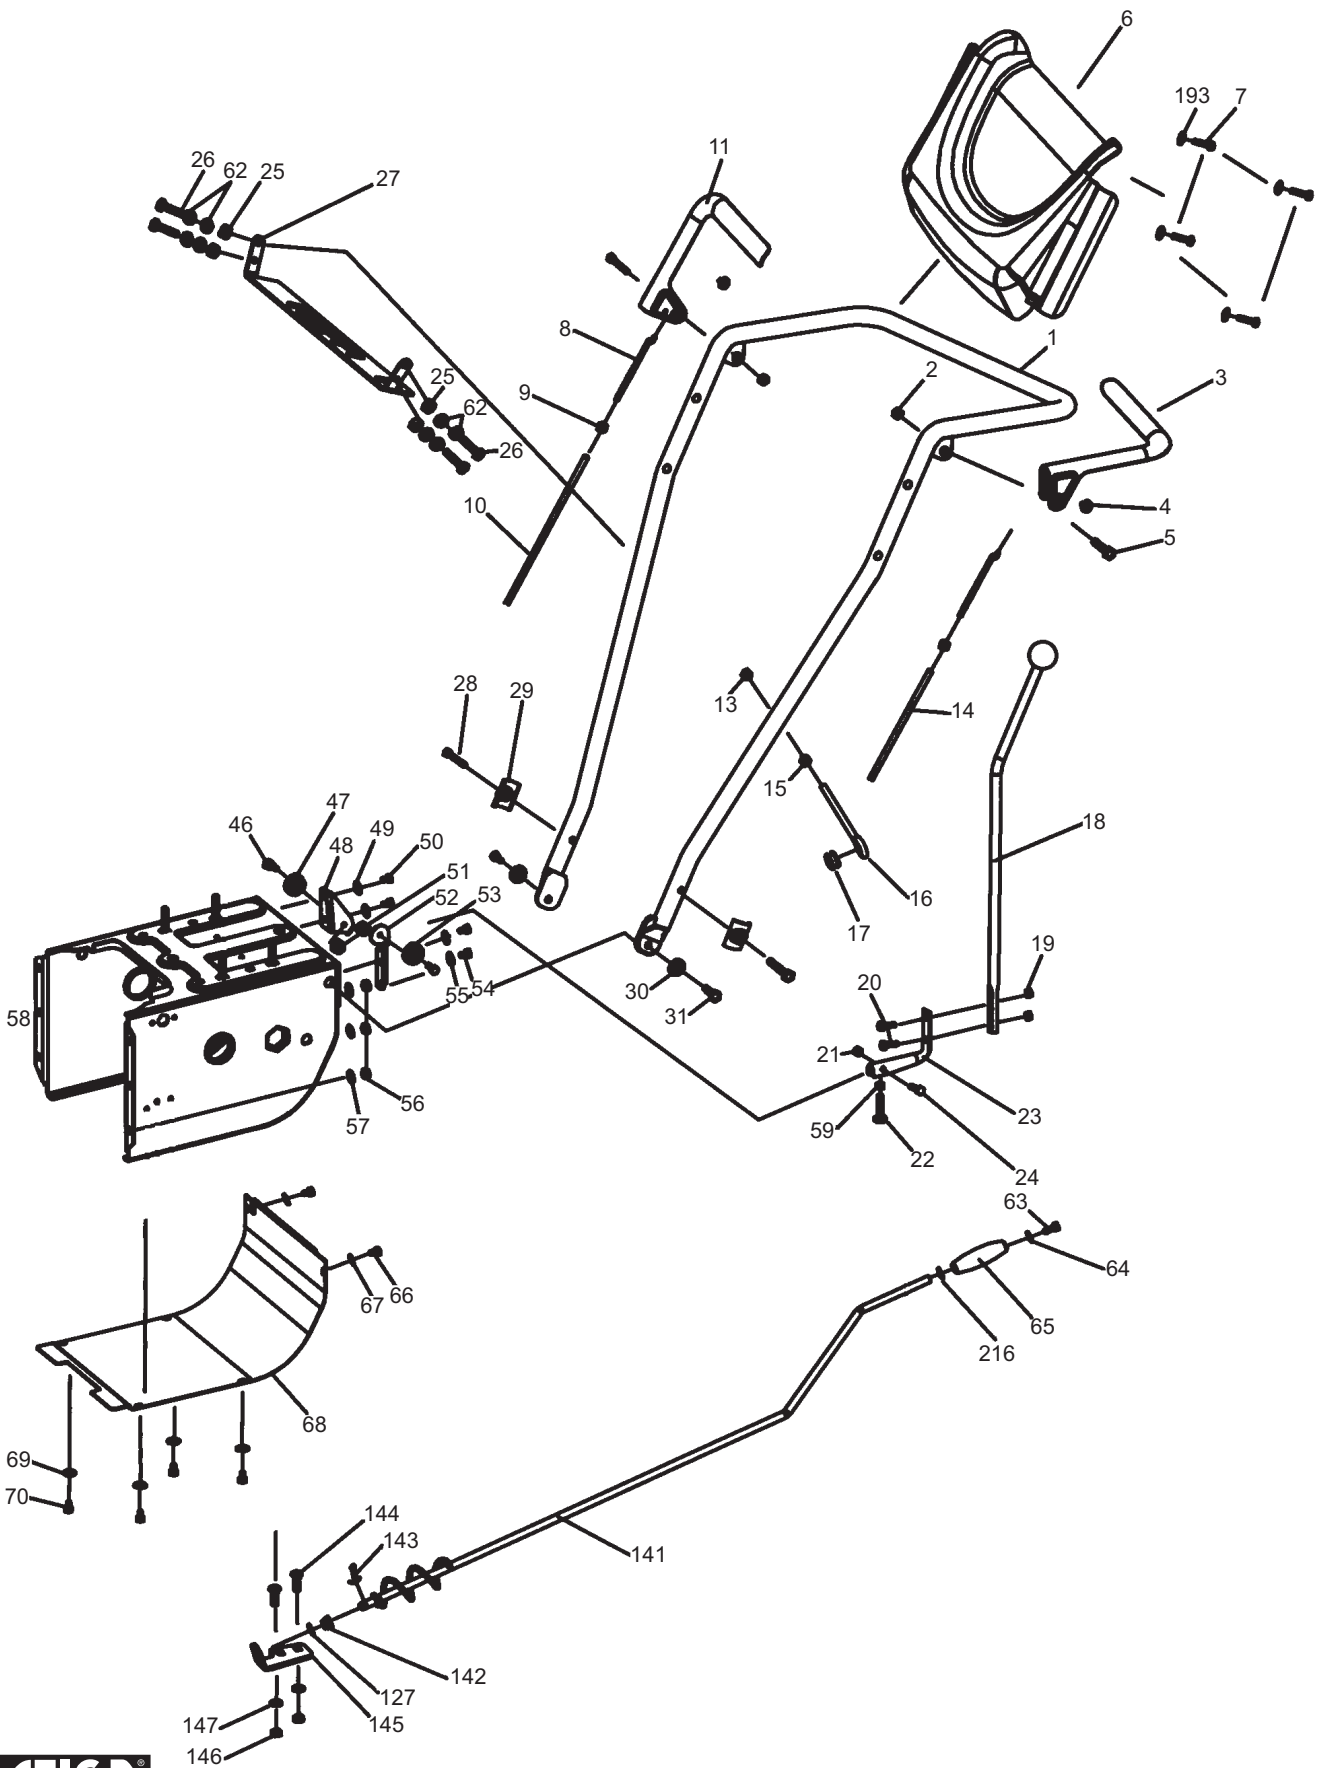

Utgåva Issue		Bildnr Picture No		SNOW CUBE ALPINA AS 56A, AS 62A STYRE REGLAGE		SNOW CUBE ALPINA AS 56A, AS 62A HANDLE CONTROLS		Sida Page	
2011-14		2171B						32	
Pos. Fig.	Antal/Quantity			Art nr Part No	Benämning	Description	Sats Kit	Anmärkning Notes	
	2803 -31	2870 -41	2867 -41						
1	1	1		1811-2466-01	Styre	Handle			
1			1	1811-2557-01	Styre	Handle			
2	2	2	2	9747-0831-02	Mutter	Lock nut			
3	1	1	1	1811-2567-01	Inkoppl.handtag- hö	Clutch handle- RH		Sett framifrån	
4	2	2	2	1811-2472-01	Gummiskydd	Rubber cap			
5	2	2	2	9997-0845-12	Skruv	Screw			
6	1			1811-2570-01	Panel- gul	Dashboard- yellow			
6		1	1	1811-2570-02	Panel- vit	Dashboard- white			
7	4	4	4	1811-2400-01	Skruv	Screw			
8	2	2	2	1811-2458-01	Justerstång	Adjustment rod			
9	2	2	2	9799-0531-02	Mutter	Nut			
10	1	1	1	1811-2585-01	Reglagewire	Control cable		L = 105 cm	
11	1	1	1	1811-2566-01	Inkoppl.handtag- vä	Clutch handle- LH		Sett framifrån	
13	1	1	1	9747-0831-02	Mutter	Lock nut			
14	1	1		1811-2586-01	Reglagewire	Control cable		L = 116,5 cm	
14			1	1811-2587-01	Reglagewire	Control cable		L = 117,5 cm	
15	1	1	1	9787-0831-32	Mutter	Nut			
16	1	1	1	1811-2468-01	Ögla	Eye bolt			
17	1	1	1	1811-2469-01	Gummihylsa	Rubber sleeve			
18	1	1	1	1811-2563-01	Växelspak	Gear lever			
19	2	2	2	9739-0631-22	Mutter	Nut			
20	2	2	2	9997-0620-16	Skruv	Screw			
21	1	1	1	9739-0631-22	Mutter	Nut			
22	1	1	1	9997-0620-16	Skruv	Screw			
23	1	1	1	1811-2482-01	Växelarm	Gear rod			
24	1	1	1	9997-0625-16	Skruv	Screw			
25	4	4	4	9747-0631-02	Låsmutter	Lock nut			
26	4	4	4	9997-0635-12	Skruv	Screw			
27	1	1	1	1811-2565-01	Växellägesplåt	Gear select plate			
28	2	2	2	9997-0840-16	Skruv	Screw			
29	2	2	2	1811-2453-01	Styresbricka	Handle washer			
30	2	2	2	9699-0062-02	Planbricka	Flat washer			
31	2	2	2	9997-0820-16	Skruv	Screw			
46	2	2	2	1811-2476-01	Ansatsbult	Shoulder bolt			
47	1	1	1	1811-2440-01	Wirerulle	Wire pulley			
48	1	1	1	1811-2439-01	Fäste	Bracket			
49	2	2	2	9699-0025-02	Planbricka	Washer			
50	2	2	2	9997-0612-16	Skruv	Screw			
51	2	2	2	9739-0631-22	Mutter	Nut			
52	1	1	1	1811-2437-01	Fäste	Bracket			
53	1	1	1	1811-2440-01	Wirerulle	Wire pulley			
54	2	2	2	9997-0612-16	Skruv	Screw			
55	2	2	2	9699-0025-02	Planbricka	Washer			
56	6	6	6	9747-0831-02	Mutter	Lock nut			
57	6	6	6	9699-0028-02	Planbricka	Flat washer			
58	1			1811-2595-01	Chassi- gul	Chassis- yellow			
58		1	1	1811-2595-02	Chassi- vit	Chassis- white			
59	1	1	1	9747-0631-02	Låsmutter	Lock nut			
62	8	8	8	9699-0025-02	Planbricka	Washer			
63	1	1	1	9997-0610-16	Skruv	Screw			
64	1	1	1	9699-0025-02	Planbricka	Washer			
65	1	1	1	1811-2442-01	Handtag	Grip			
66	2	2	2	9997-0610-16	Skruv	Screw			
67	2	2	2	9699-0025-02	Planbricka	Washer			
68	1	1	1	1811-2486-01	Bottenplåt	Bottom plate			
69	4	4	4	9699-0025-02	Planbricka	Washer			
70	4	4	4	9997-0610-16	Skruv	Screw			
127	1	1	1	9699-0035-02	Planbricka	Flat washer			
141	1	1	1	1811-2467-01	Inställningsvev	Crank			
142	1	1	1	1811-2431-01	Bussning	Bushing			
143	1	1	1	9599-0054-02	Saxpinne	Cotter pin			
144	2	2	2	9898-0820-16	Skruv	Screw			
145	1	1	1	1811-2430-01	Fäste	Bracket