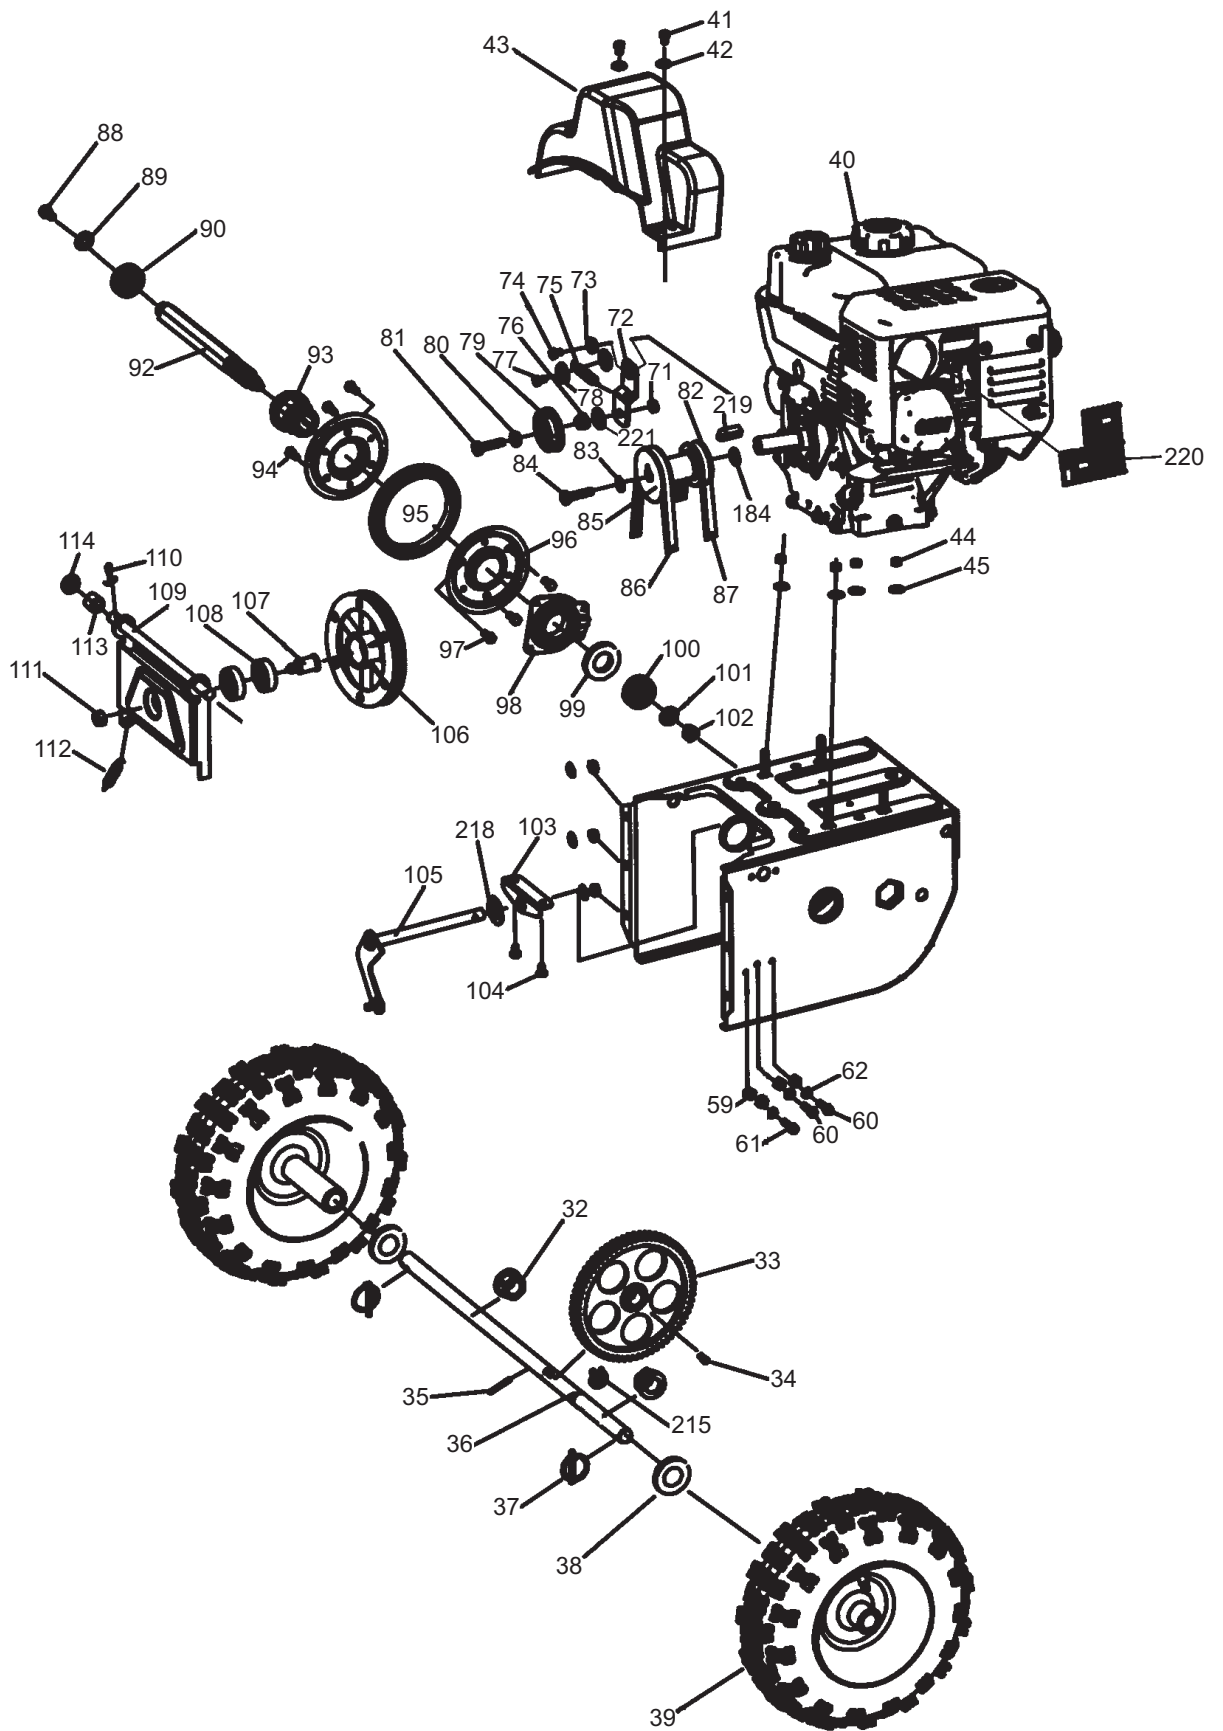

Utgåva Issue 2011-14		Bildnr Picture No 2172C		SNOW CUBE ALPINA AS 56A, AS 62A TRANSMISSION		SNOW CUBE ALPINA AS 56A, AS 62A TRANSMISSION		Sida Page 38	
Pos. Fig.	Antal/Quantity			Art nr Part No	Benämning	Description	Sats Kit	Anmärkning Notes	
	2803 -31	2870 -41	2867 -41						
112	1	1	1	1811-2483-01	Fjäder.....	Spring			
113	1	1	1	1811-2489-01	Hylsa	Collar			
114	1	1	1	9699-0037-02	Bricka	Washer.....			
184	1	1	1	1811-2477-01	Bricka	Washer.....			
215	1	1	1	9650-0019-04	Låsring	Retainer ring			
218	1	1	1	9699-0037-02	Bricka	Washer.....			
219	1	1	1	1811-2581-01	Kil	Key			
220	1	1	1	1811-2592-01	Värmskydd.....	Heat guard