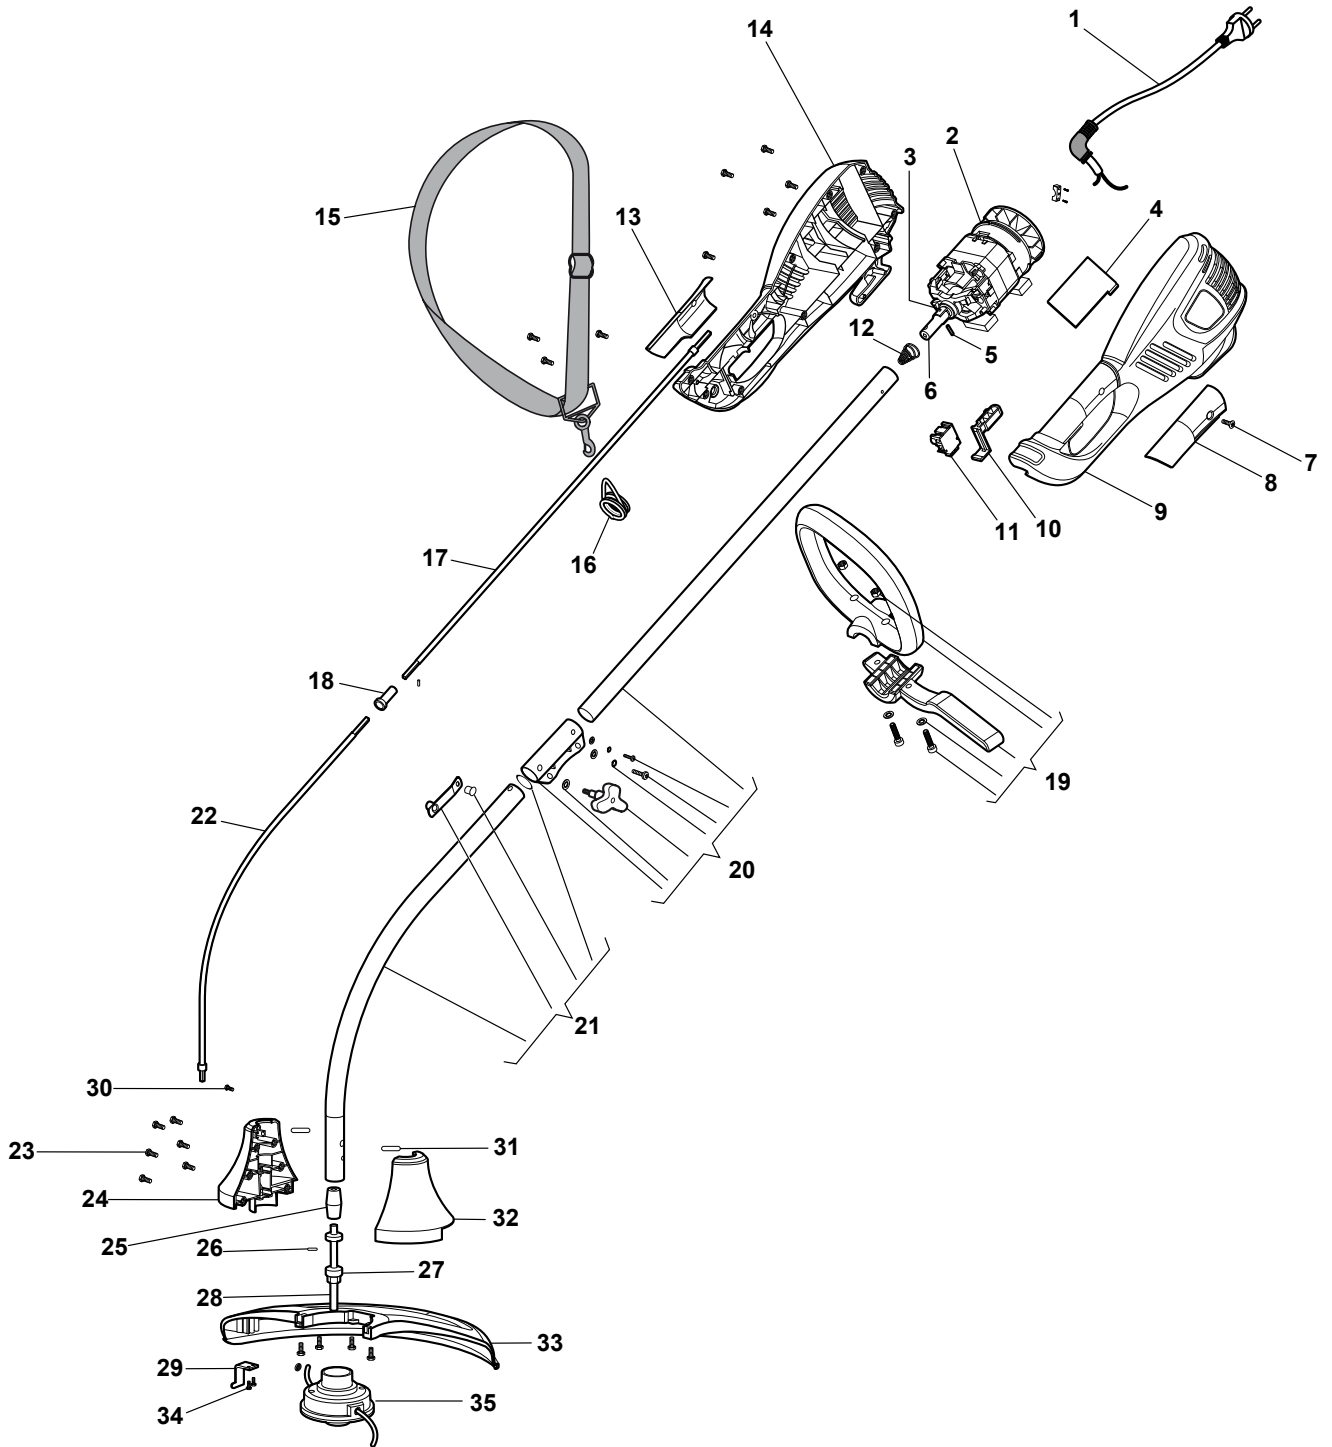

www.stiga.com

Illustrated Parts List

for model:

SGT 1000 J

- Use GLOBAL GARDEN PRODUCT genuine spare parts specified in the parts list for repair and/or replacement.
- Then contents described in the parts list may change due to improvement.
- The drawings of the spare part are only indicative and might not represent the part in question exactly.
- The indications "right" - "left" - "front" - "rear" refer to the position of the operator when using the machine.
- When placing orders of parts for repair and/or replacement, make sure that the illustrated parts list is the one applying to the machine's year of manufacture, as shown on the identification plate attached to the machine.

THIS INFORMATION IS NOT INTENDED FOR SALE OR RESALE, AND THIS NOTICE MUST REMAIN ON ALL COPIES.

www.ggp-group.com

POSITION	PART No.	Q.Ty	DESCRIPTION	NOTES
1	118802127/0	1	Cord	
2	118802117/0	1	Motor Assy	
3	118802119/0	1	Connect Cover Assembly	
4	118802128/0	1	Circuit Board	
5	123753001/0	1	Spring Pin	
6	118802132/0	1	Connector Assy	
7	112726389/0	2	Screw	
8	118802120/0	1	Left Housing Cover Overmould	
9	118802147/0	1	Handle Assy Left, Yellow	
10	118802149/0	1	Trigger	
11	118802129/0	1	Switch	
12	118802141/0	1	Spring	
13	118802145/0	1	Handle Assy Right, Yellow	
14	118802121/0	1	Right Housing Cover Overmould	
15	118802118/0	1	Strap	
16	118802142/0	1	Harness Support	
17	118802133/0	1	Transmission Shaft	
18	118802139/0	1	Soft Shaft Connector	
19	118802123/0	1	Front Handgrip Assy	
20	118802125/0	1	Transmission Tube Ass.Y	
21	118802122/0	1	Transmission Tube Ass.Y	
22	118802134/0	1	Transmission Shaft	
23	112728691/0	21	Screw	
24	118802152/0	1	Right Crankcase	
25	118802144/0	1	Connector	
26	3314090	1	Elastic Pin	
27	3112230	2	Bearing	
28	118802140/0	1	Shaft	
29	118802137/0	1	Line Cutter	
30	112788512/0	1	Screw	
31	118802155/0	2	Gasket	
32	118802151/0	1	Left Case	
33	118802150/0	1	Safety Cover	
34	112726389/0	2	Screw	
35	118801750/0	1	Cutting Line Assy	