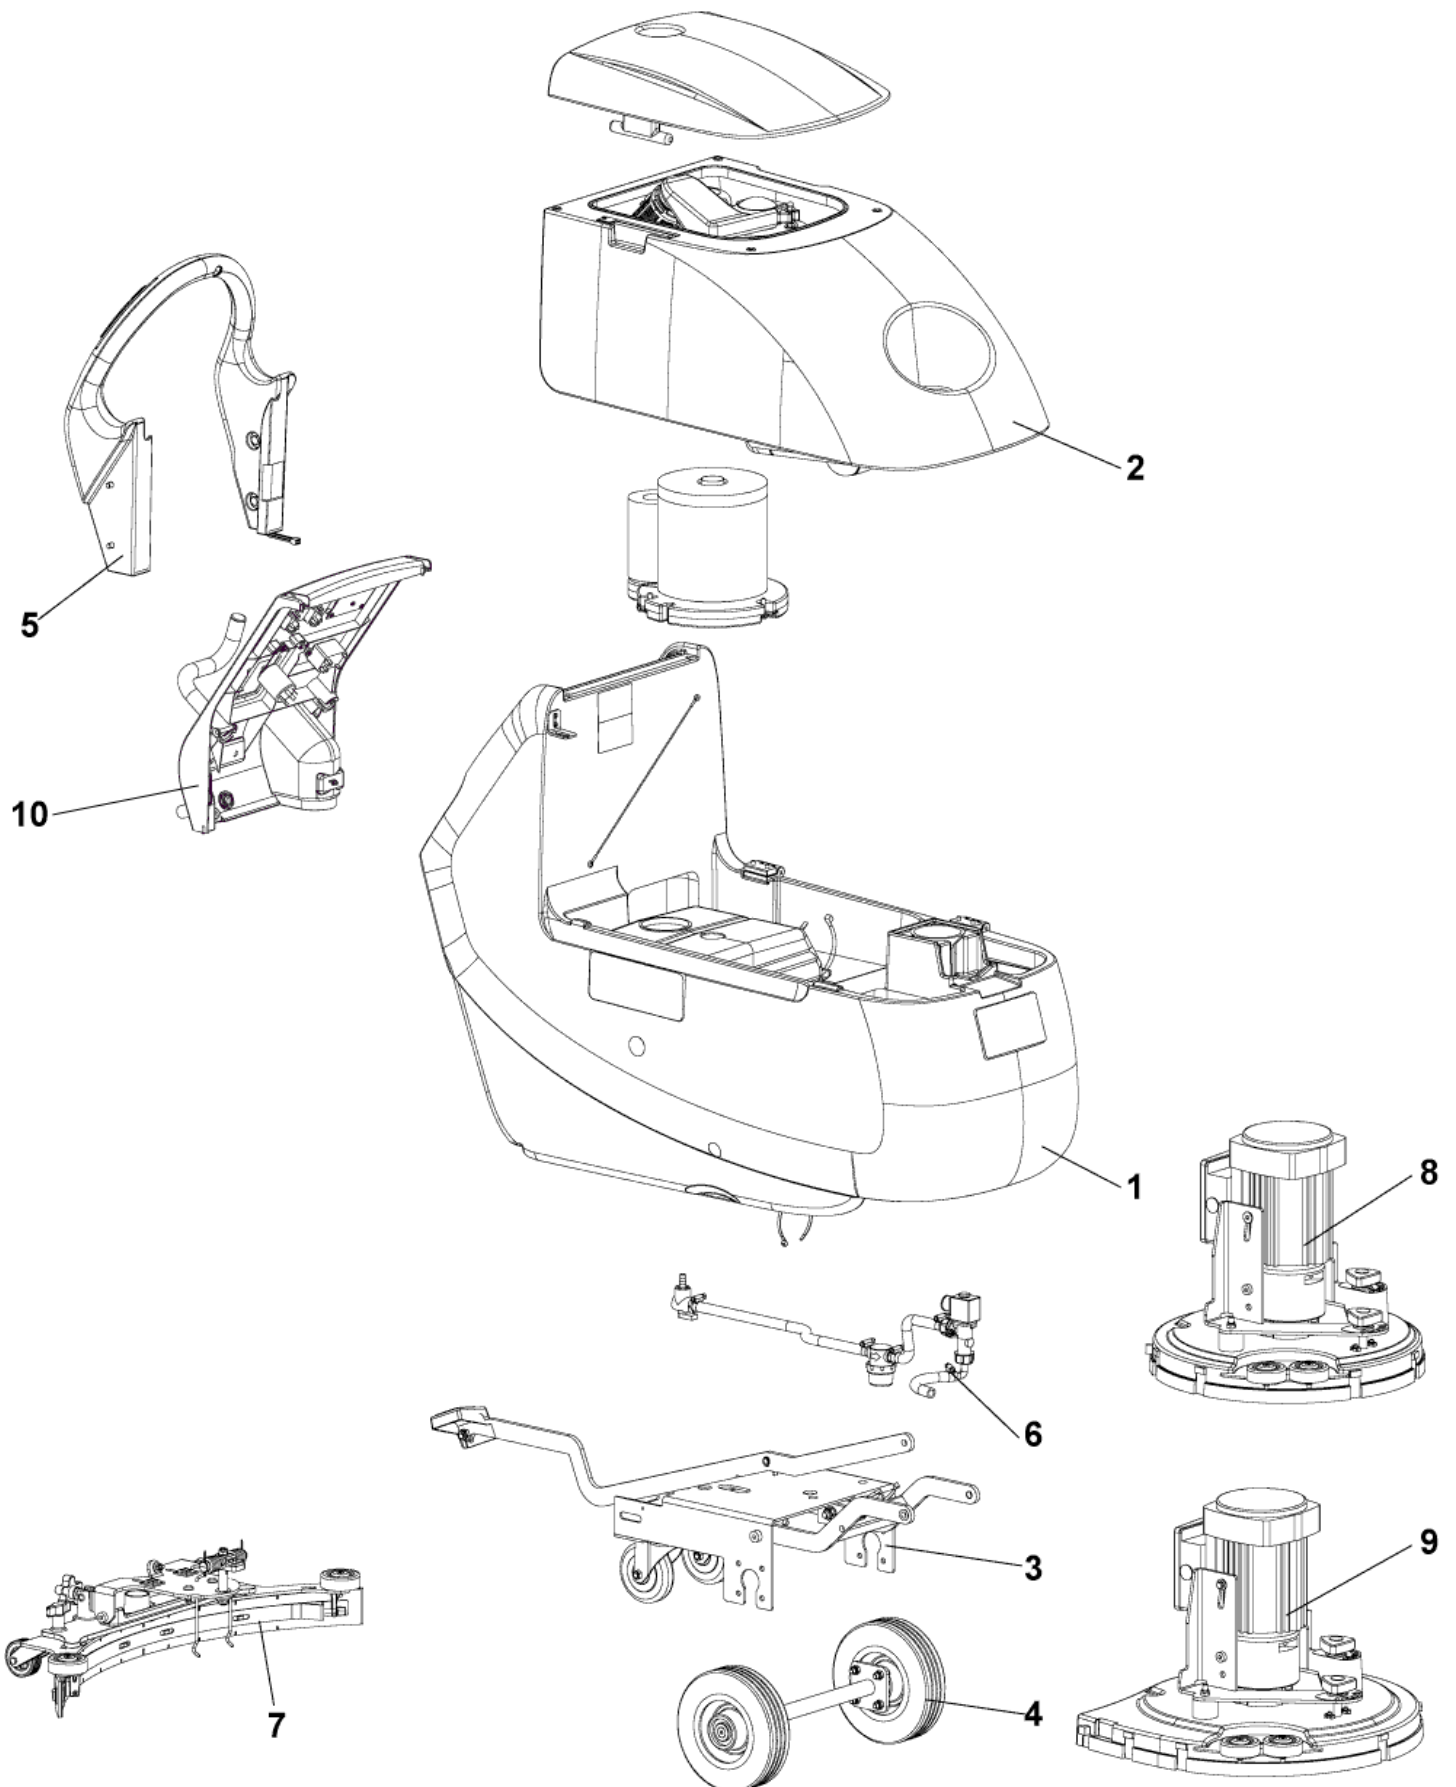

General view

SCRUBTEC 545E-553E

10-06-2011

Part List ID
SCRUBTEC545E01

3

General view

SCRUBTEC 545E-553E

10-06-2011

Part List ID
SCRUBTEC545E01

4

Pos	Part no.	Qty	Description	EAN
1		1	USE LINK	Solution tank
2		1	USE LINK	Recovery Tank
3		1	USE LINK	Chassis System
4		1	USE LINK	Wheels System
5		1	USE LINK	Handle Assembly
6		1	USE LINK	Solution System
7		1	USE LINK	Squeegee System
8		1	USE LINK	Brush System 545E
9		1	USE LINK	Brush System 553E
10		1	USE LINK	Control Panel System