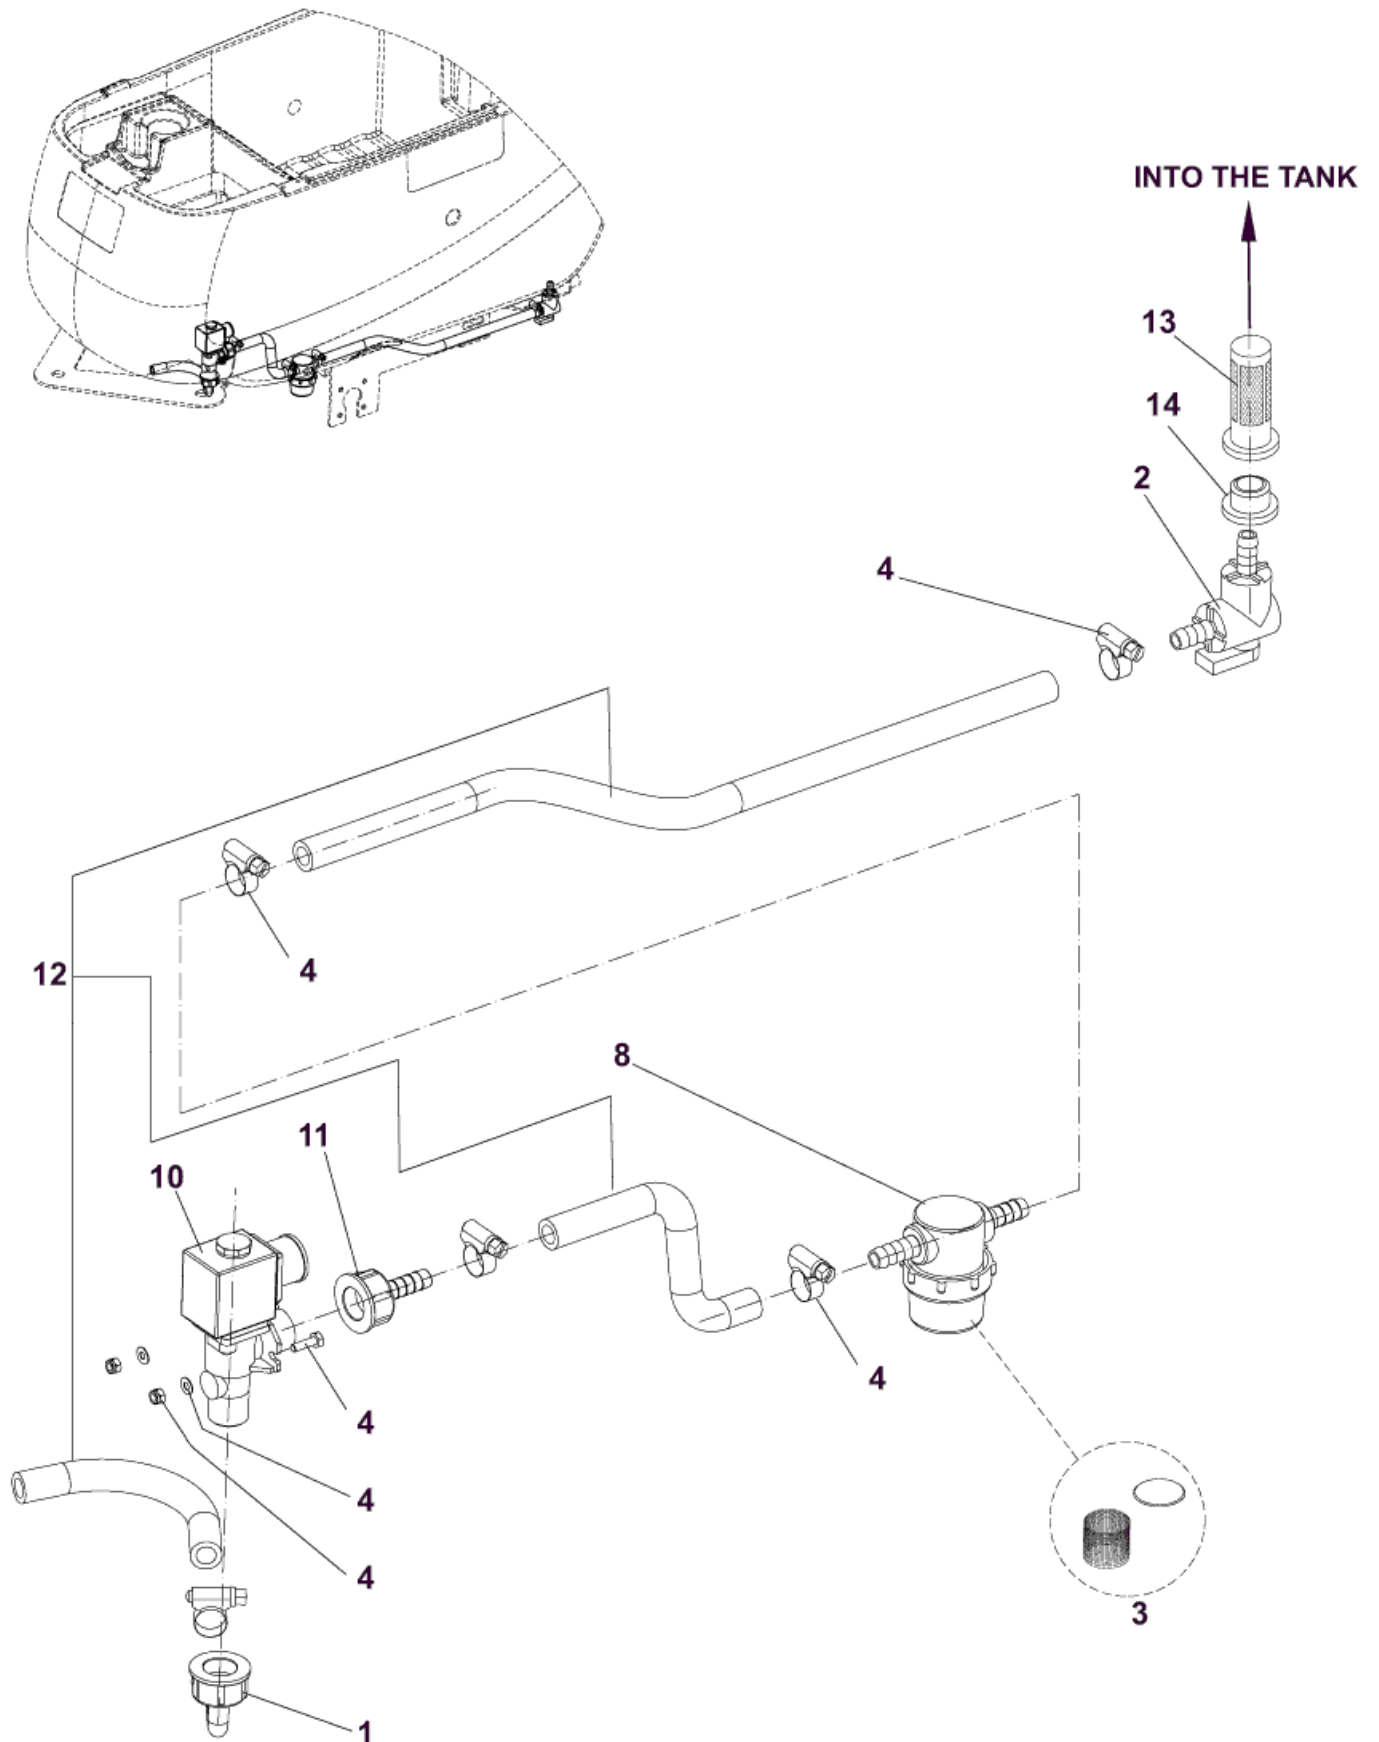

Solution system

SCRUBTEC 545E-553E

10-06-2011

Part List ID
SCRUBTEC545E07

13

Solution system

SCRUBTEC 545E-553E

10-06-2011

Part List ID
SCRUBTEC545E07

14

Pos	Part no.	Qty	Description	EAN
1	9098777000	1	HOLDER RUBBER 90 GRAD.KIT	7319519678
2	9096994000	1	VALVE ELBOW	5711140131
3	L08603893	1	NET FILTER WITH GASKET KIT	5711140016
4	9098301000	1	HARDWARE SOLUTION SYSTEM	7319519676
8	9097166000	1	FILTER COMPLETE KIT	5711140132
10	9098932000	1	SOLENOID VALVE 230V UL	7319519681
11	909 6636 000	1	HOLDER RUBBER 1/2 FEMALE	5711140129
12	9097170000	1	PIPES SOLENOID VALVE KIT	5711140132
13	9096916000	1	FILTER SOLUTION TANK	5711140131
14	909 5286 000	1	GASKET	5711140122