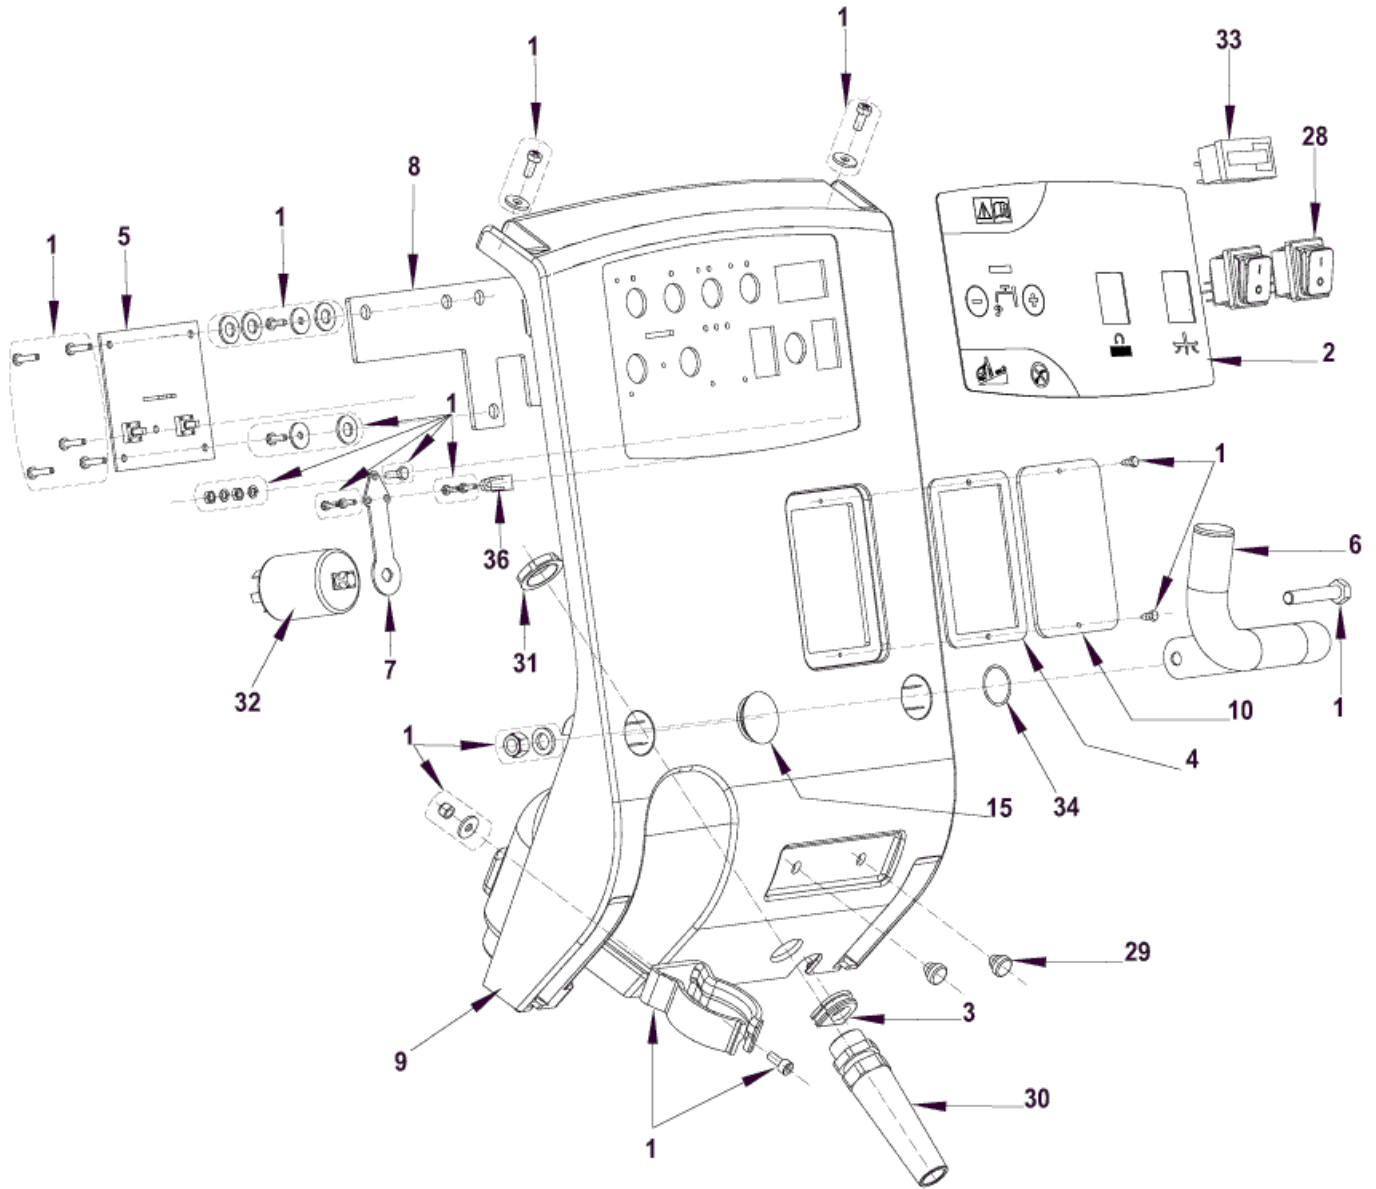

Control panel system 545E-553E

SCRUBTEC 545E-553E

10-06-2011

Part List ID
SCRUBTEC545E11

21

Control panel system 545E-553E

SCRUBTEC 545E-553E

10-06-2011