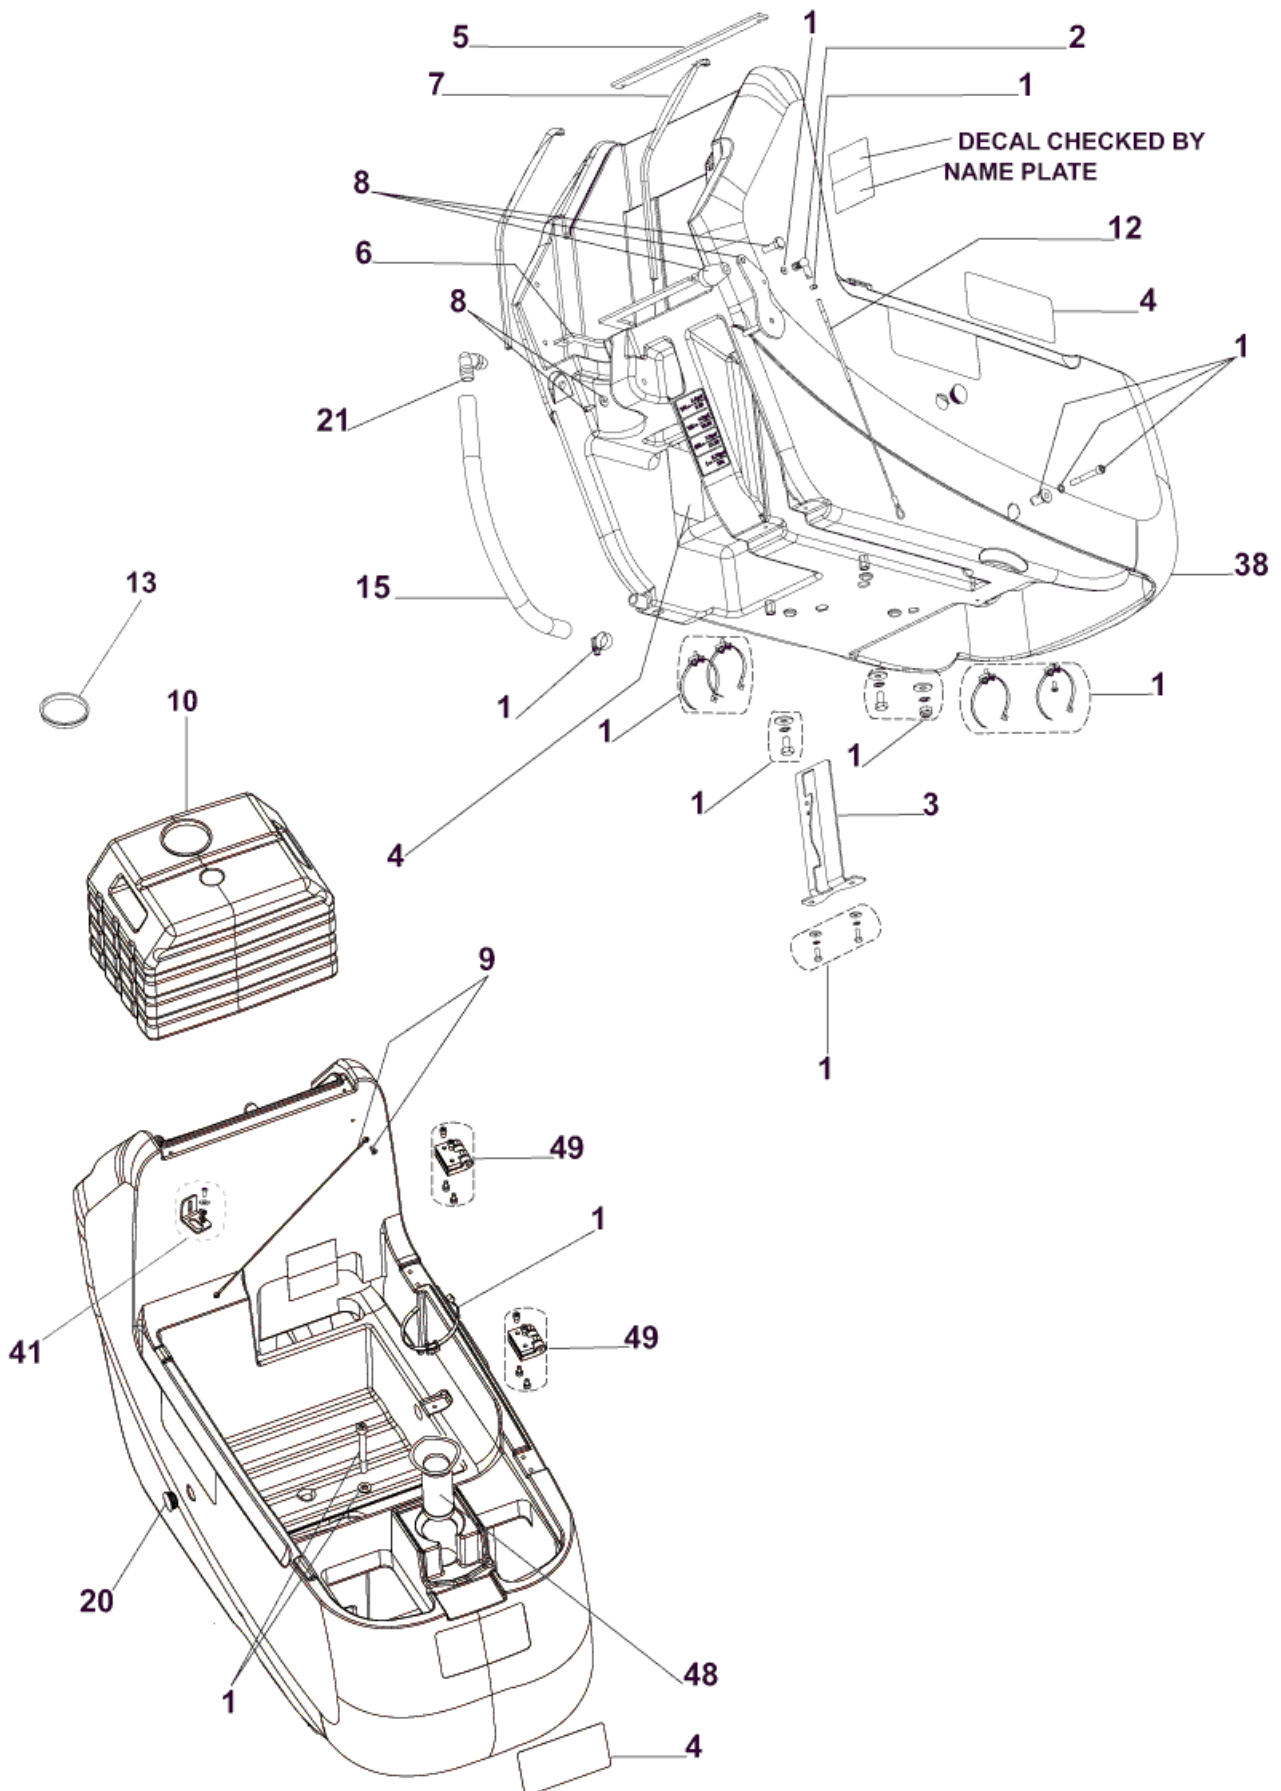

Solution tank

SCRUBTEC 545E-553E

10-06-2011

Part List ID
SCRUBTEC545E02

5

Solution tank

SCRUBTEC 545E-553E

10-06-2011

Part List ID
SCRUBTEC545E02

6

Pos	Part no.	Qty	Description	EAN
0	9098033000	1	GASKET HANDLE BAR	5711140138
1	9098265000	1	HARDWARE SOLUTION TANK KIT	7319519676
3	909 6493 000	1	SUPPORT PEDAL	5711140128
4	9098090000	1	DECALS SCRUB.545-553 E N-	7319519676
5	909 6596 000	1	GASKET	5711140129
6	909 6597 000	1	GASKET	5711140129
7	909 6892 000	2	GASKET L 960	5711140131
8	9097630000	1	HARDWARE SQU.LEVER FIXING KIT	5711140134
9	909 6874 000	1	CABLE TANK KIT	5711140130
12	9098673000	1	CABLE SQUEEGEE KIT	7319519678
			TSB IT 2010-053-INST.INSTR.CODE9098672000	
13	909 6658 000	1	CAP PLASTIC	5711140129
15	9097296000	1	HOSE CLEAN WATER	5711140138
20	L08812457	2	CAP TANK	5711140018
21	56264442	1	ELBOW BARB E00037	5711144037
38	9097015000	1	TANK SOLUTION 35 LT BLUE	5711140132
41	9098338000	1	BRACKET TANK FIXING KIT	7319519677
48	9097192000	1	FILTER WATER INLET	5711140133
49	9098329000	1	HINGES KIT	7319519677

POSITION 12 9098673000 INCLUDES POSITION 2