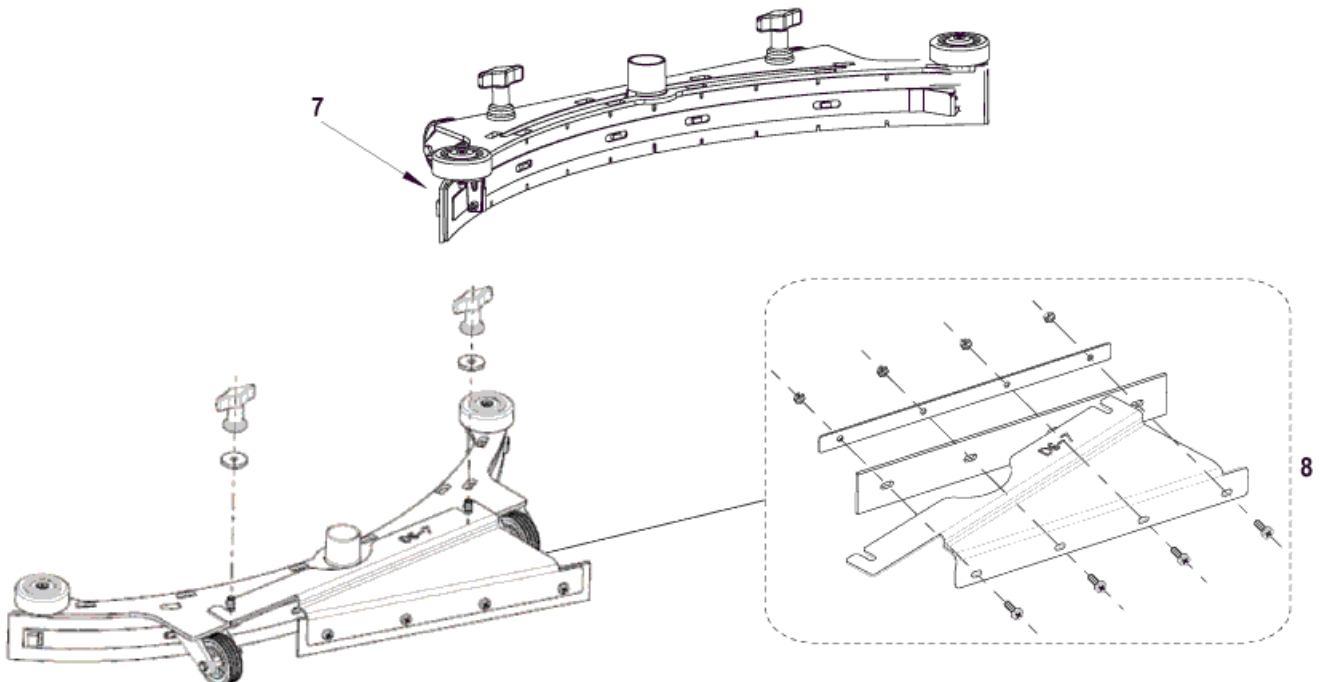

Accessories

SCRUBTEC 545E-553E

10-06-2011

Part List ID
SCRUBTEC545E10

19

KIT PARASPRUZZI 17" SCRUBTEC 545E
SPLASH GUARD 17" KIT SCRUBTEC 545E

KIT PARASPRUZZI 20" SCRUBTEC 553E
SPLASH GUARD 20" KIT SCRUBTEC 553E