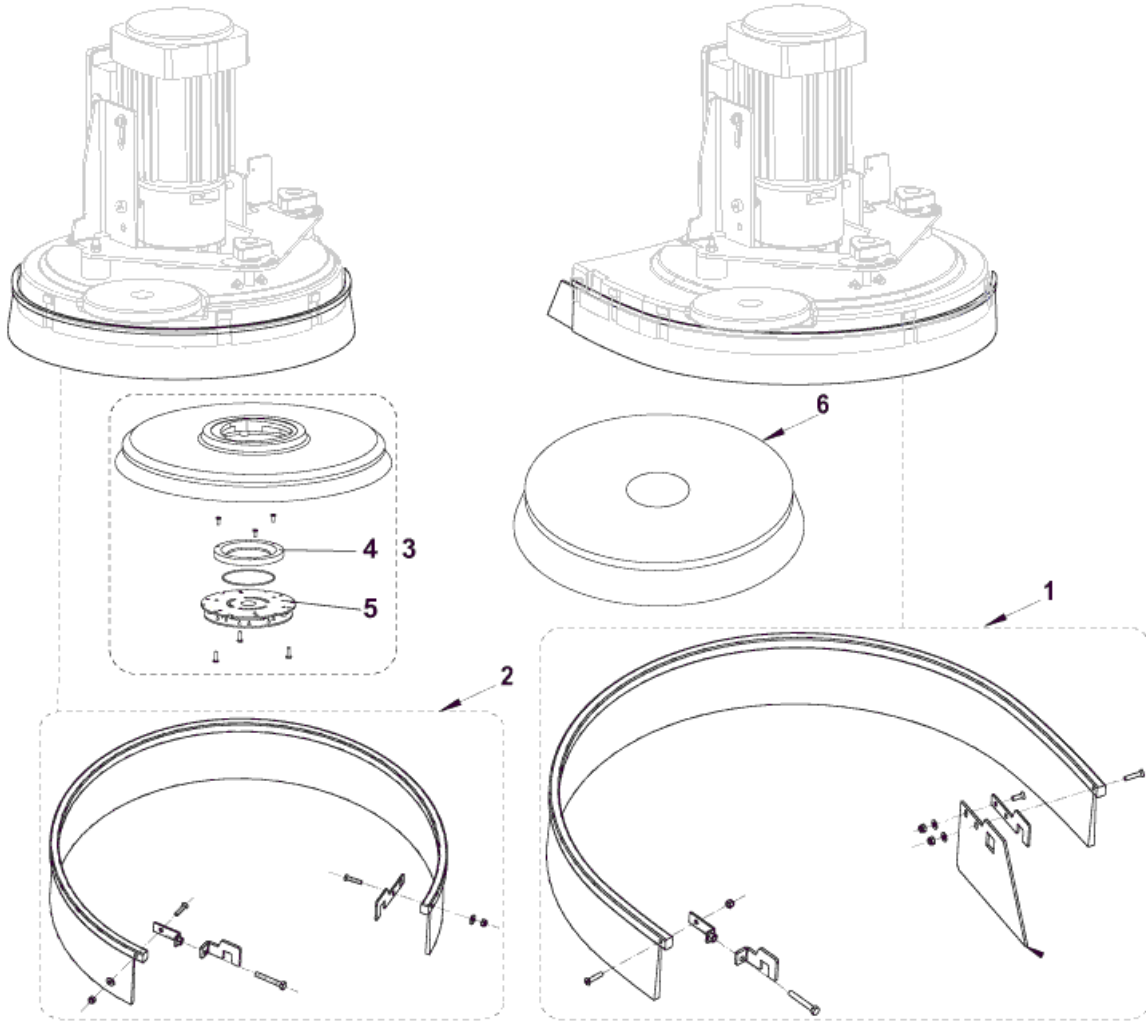

KIT PARASPRUZZI 20" SCRUBTEC 553E
SPLASH GUARD 20" KIT SCRUBTEC 553E

Accessories

SCRUBTEC 545E-553E

10-06-2011

Part List ID
SCRUBTEC545E10

19

KIT PARASPRUZZI 17" SCRUBTEC 545E
SPLASH GUARD 17" KIT SCRUBTEC 545E