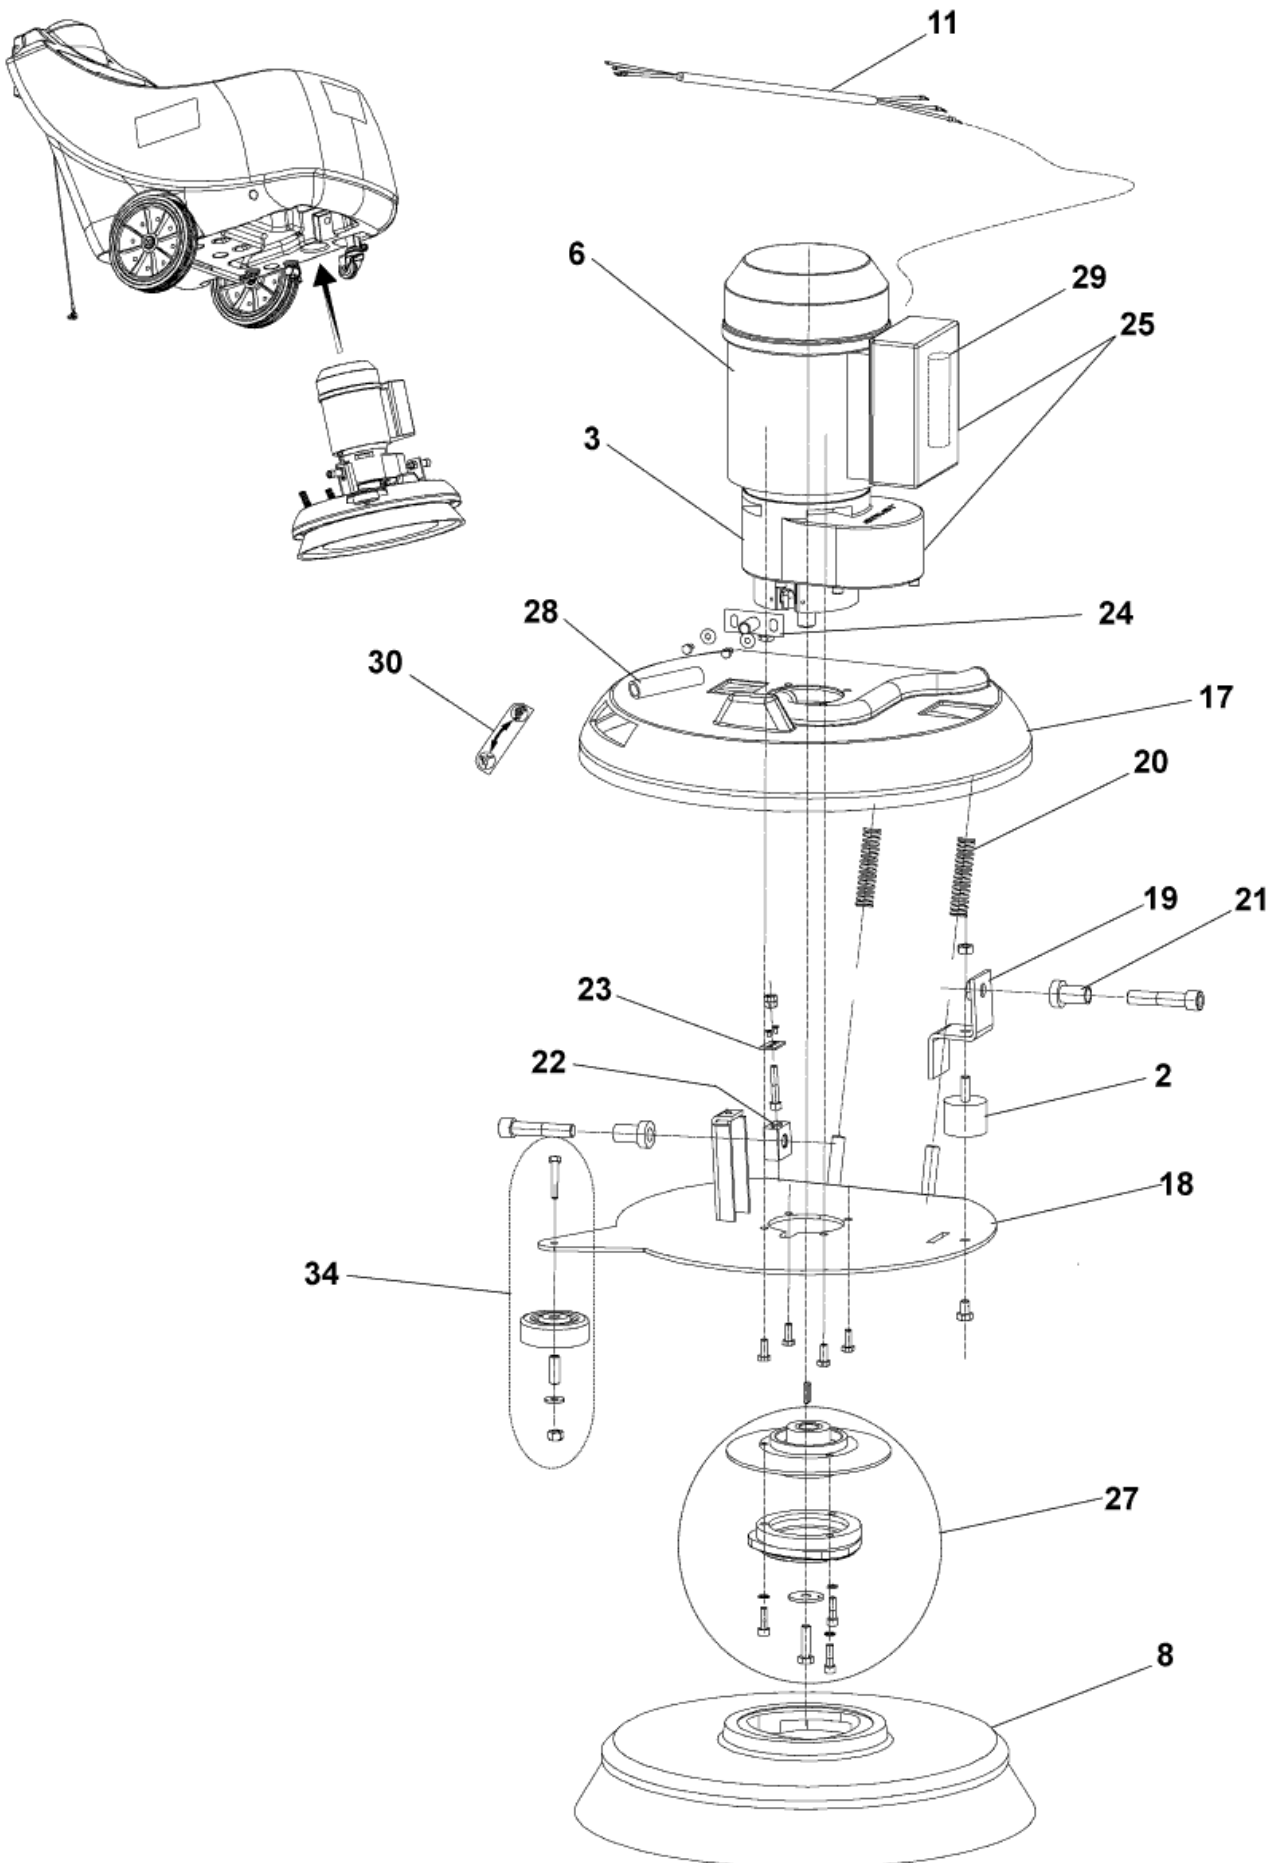

TSB IT 2008-007

BRUSH SYSTEM

SCRUBTEC 343 E

07-04-2011

Part List ID
343E0150

17

BRUSH SYSTEM

SCRUBTEC 343 E