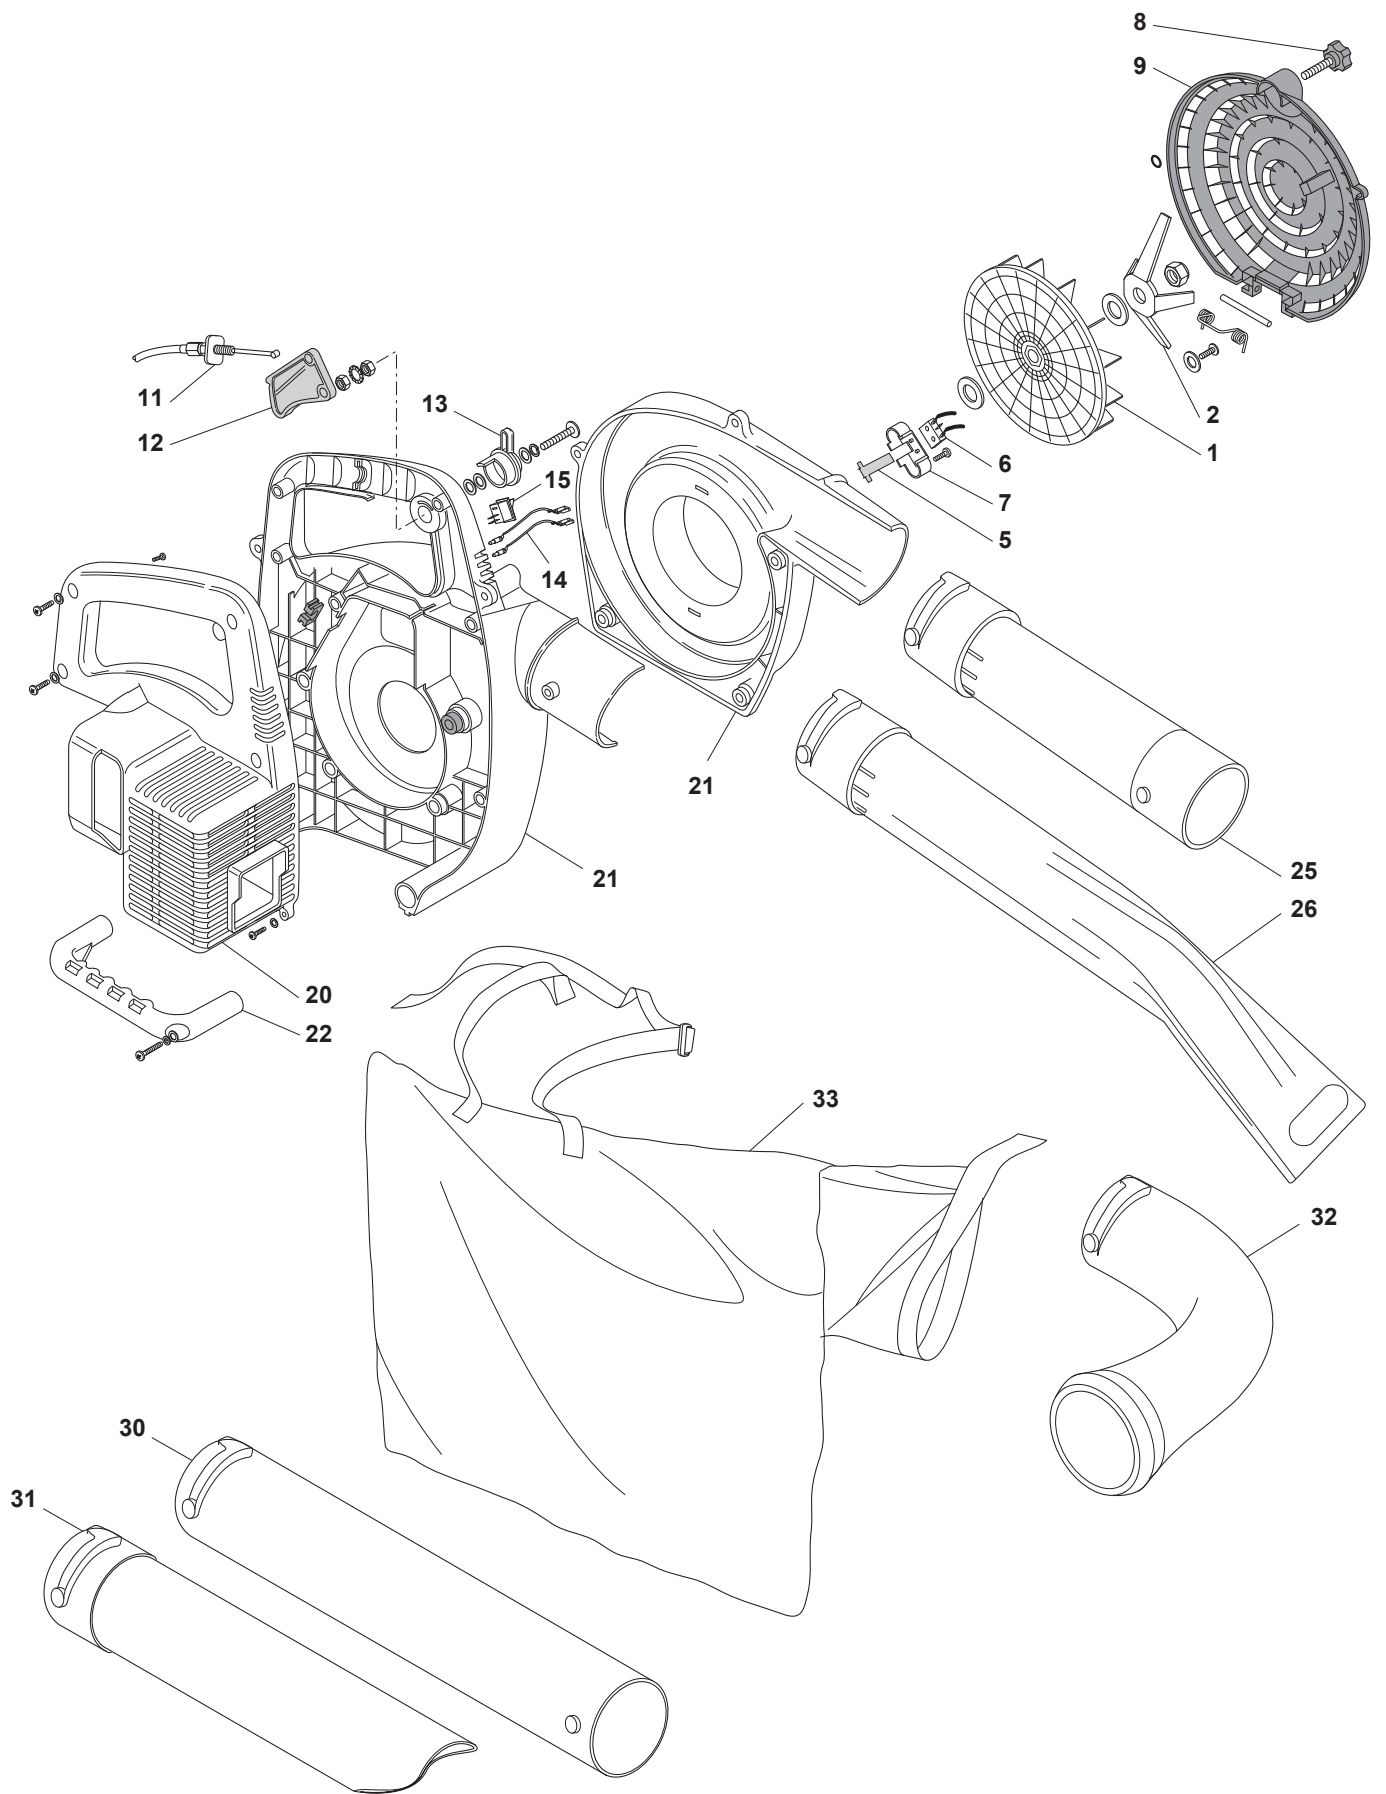

THIS INFORMATION IS NOT INTENDED FOR SALE OR RESALE, AND THIS NOTICE MUST REMAIN ON ALL COPIES.

POSITION	PART No.	Q.Ty	DESCRIPTION	NOTES
1	183058031/0	1	Starter Ass.Y	
2	123604006/0	1	Starter Pulley	
3	123430584/0	1	Spring	
4	123300012/0	1	Starter Handle	
5	183082002/0	1	Starter Cup Ass.Y	
6	119035159/0	2	Seal Ring	
7	123685025/0	1	Crank Case	
8	123280046/0	1	Gasket	
9	123685024/0	1	Crank Case	
11	123020024/0	1	Crankshaft	
12	123072004/0	1	Flywheel Key	
13	123235006/0	1	Needle Bearing	
14	123590007/0	1	Piston	
15	123760005/0	1	Piston Pin	
16	123202005/0	2	Circlip	
17	123204009/0	2	Piston Ring	
18	123280044/0	1	Cylinder Gasket	
19	123071021/0	1	Cylinder	
21	123880010/0	1	Flywheel	
22	118801574/0	1	Electronic Coil	
23	123053004/0	1	Spark Plug Cover	
24	123065040/0	1	Earth Cable	
25	3210024	1	Spark Plug	
26	123878070/0	2	Screw	
27	123275023/0	1	Grommet	
30	123020029/0	1	Joint Chair Ass'Y	
31	123280057/0	1	Muffler Shield	
32	183740016/0	1	Muffler	
33	123600068/0	1	Muffler Shield	
34	123878071/0	2	Double-Screw Bolt	
36	123600069/0	1	Guard	
37	123073508/0	1	Intake Manifold	
38	123280058/0	1	Gasket	
39	123280059/0	1	Intake-Carb Gasket	
40	123054033/0	1	Carburettor	
41	123315090/0	1	Choke Lever	
42	123040003/0	1	Air Filter Holder	
43	123190001/0	1	Starter Valve	
44	123878072/0	2	Screw	
45	123220012/0	1	Air Filter	
46	123090031/0	1	Filter Cover	
47	123878073/0	1	Knob	
51	183520006/0	1	Intake Filter Assy	
53	123275021/0	1	Grommet	
55	123733004/0	1	Fuel Tank	
56	183790009/0	1	Fuel Cap Assy	
57	123280060/0	2	Grommet	