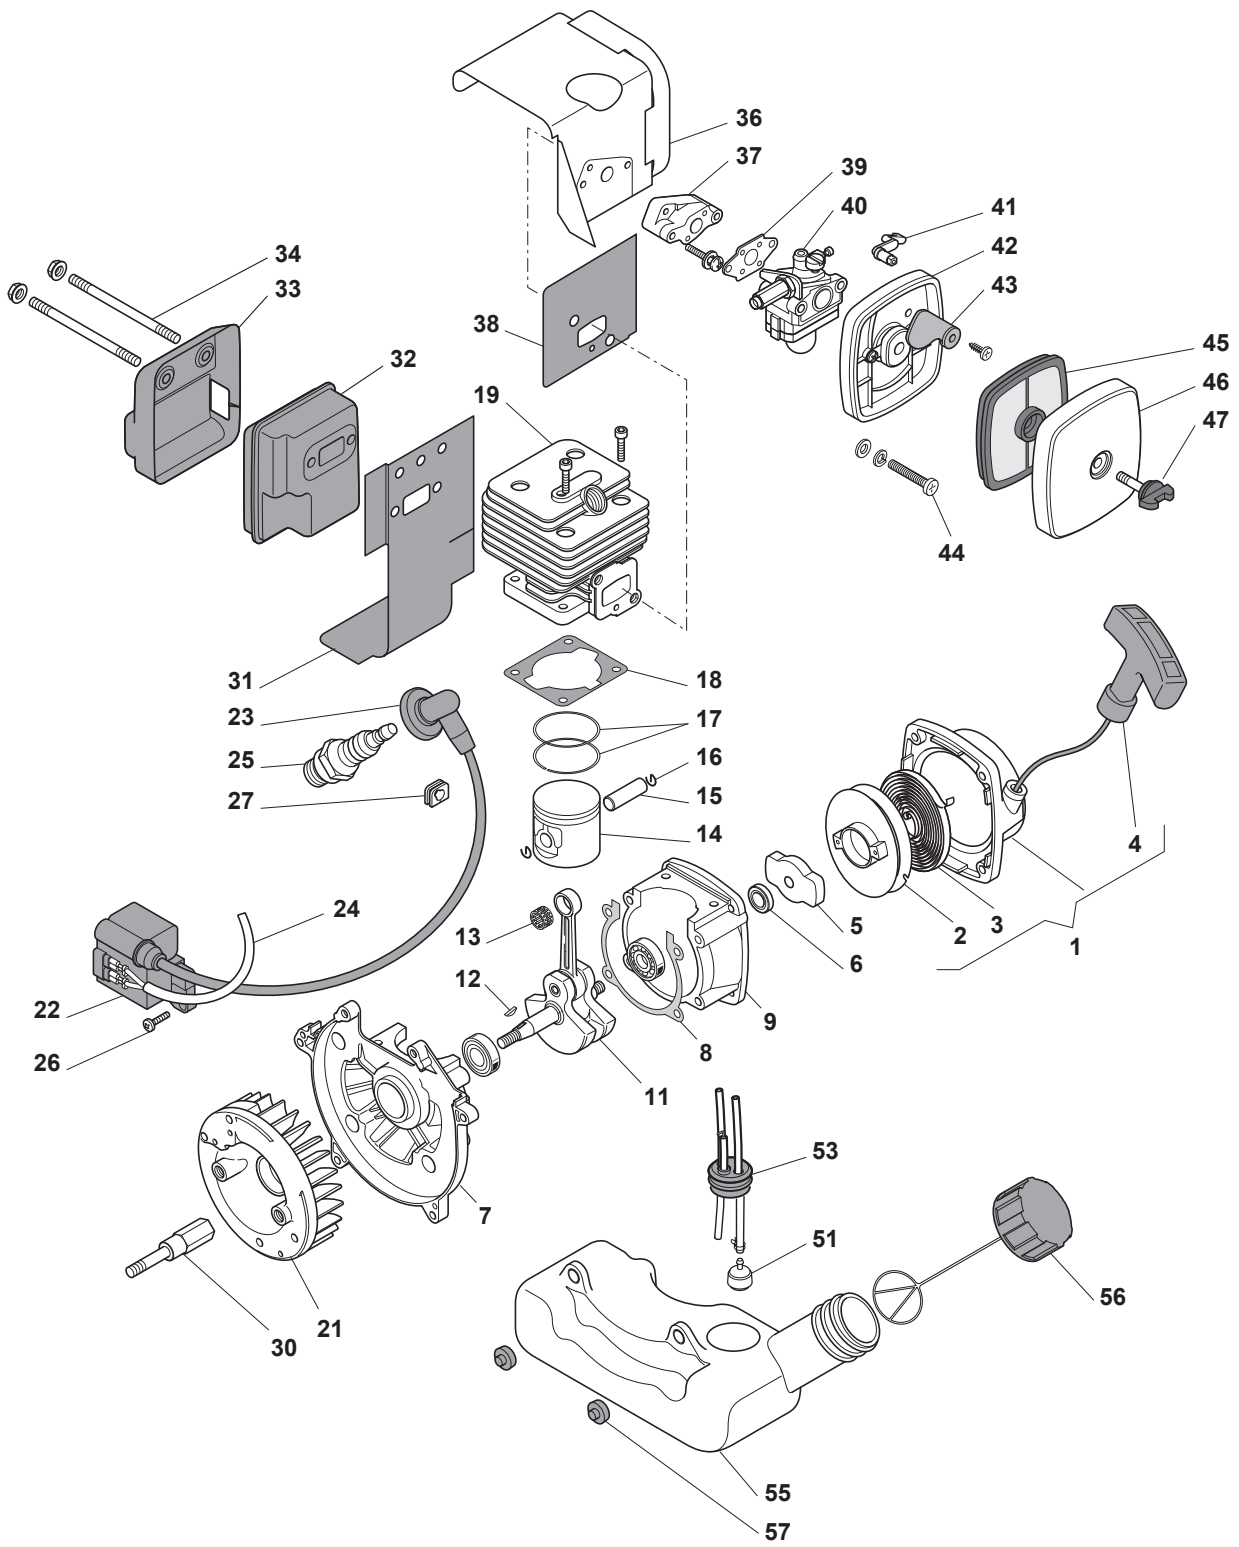

POSITION	PART No.	Q.Ty	DESCRIPTION	NOTES
1	183058031/0	1	Starter Ass.Y	
2	123604006/0	1	Starter Pulley	
3	123430584/0	1	Spring	
4	123300012/0	1	Starter Handle	
5	183082002/0	1	Starter Cup Ass.Y	
6	119035159/0	2	Seal Ring	
7	123685025/0	1	Crank Case	
8	123280046/0	1	Gasket	
9	123685024/0	1	Crank Case	
11	123020024/0	1	Crankshaft	
12	123072004/0	1	Flywheel Key	
13	123235006/0	1	Needle Bearing	
14	123590007/0	1	Piston	
15	123760005/0	1	Piston Pin	
16	123202005/0	2	Circlip	
17	123204009/0	2	Piston Ring	
18	123280044/0	1	Cylinder Gasket	
19	123071021/0	1	Cylinder	
21	123880010/0	1	Flywheel	
22	118801574/0	1	Electronic Coil	
23	123053004/0	1	Spark Plug Cover	
24	123065040/0	1	Earth Cable	
25	3210024	1	Spark Plug	
26	123878070/0	2	Screw	
27	123275023/0	1	Grommet	
30	123020029/0	1	Joint Chair Ass'Y	
31	123280057/0	1	Muffler Shield	
32	183740016/0	1	Muffler	
33	123600068/0	1	Muffler Shield	
34	123878071/0	2	Double-Screw Bolt	
36	123600069/0	1	Guard	
37	123073508/0	1	Intake Manifold	
38	123280058/0	1	Gasket	
39	123280059/0	1	Intake-Carb Gasket	
40	123054033/0	1	Carburettor	
41	123315090/0	1	Choke Lever	
42	123040003/0	1	Air Filter Holder	
43	123190001/0	1	Starter Valve	
44	123878072/0	2	Screw	
45	123220012/0	1	Air Filter	
46	123090031/0	1	Filter Cover	
47	123878073/0	1	Knob	
51	183520006/0	1	Intake Filter Assy	
53	123275021/0	1	Grommet	
55	123733004/0	1	Fuel Tank	
56	183790009/0	1	Fuel Cap Assy	
57	123280060/0	2	Grommet