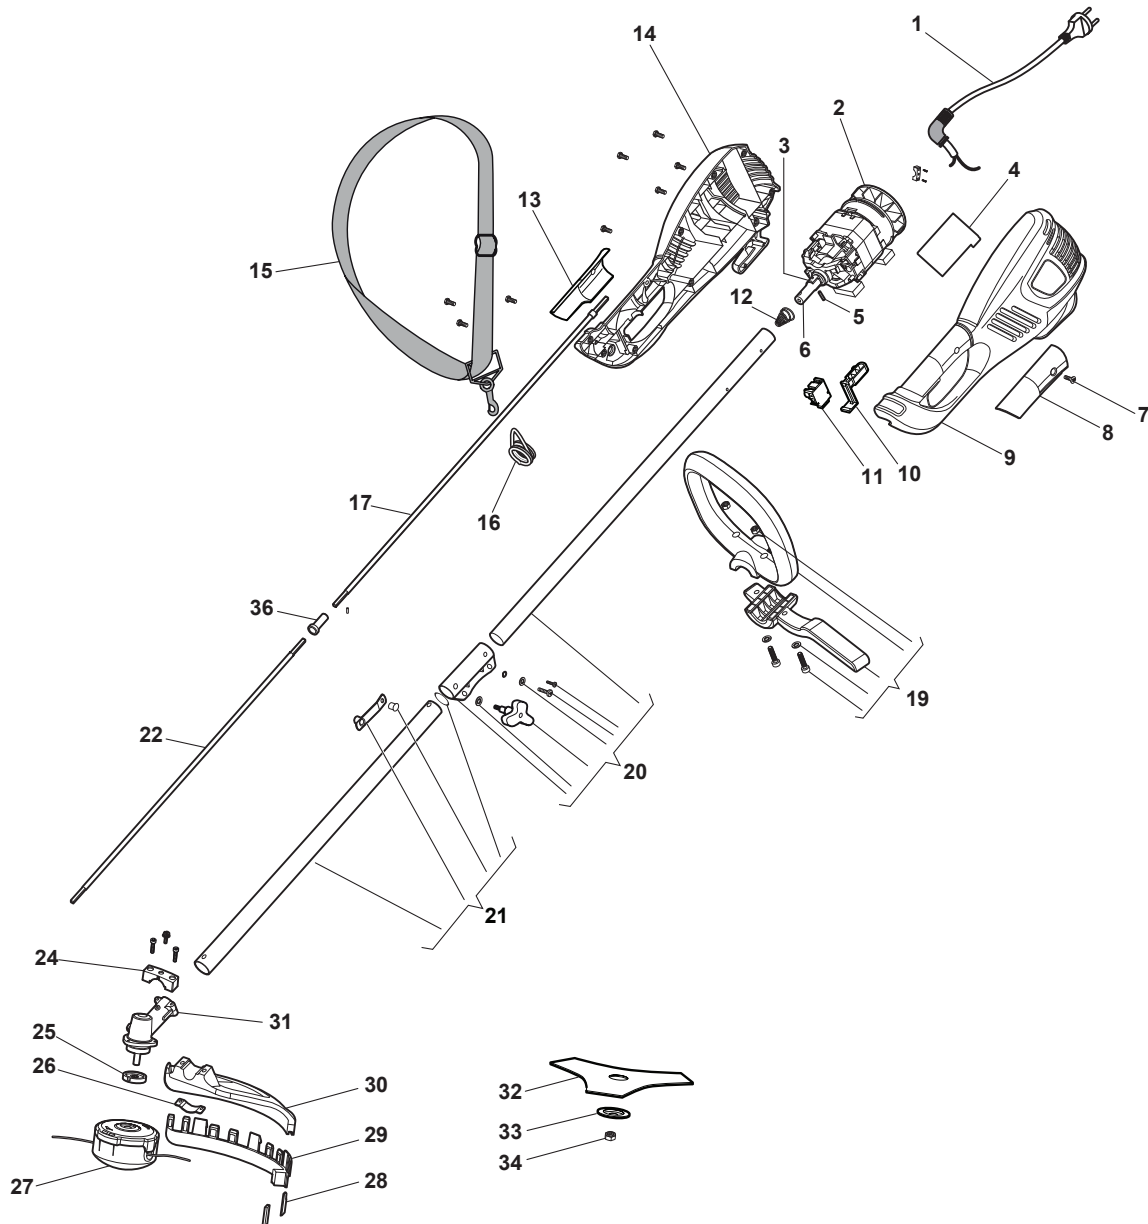

Utgåva Issue 4 - 2015		Eltrimmer Electric grass trimmer			
Pos. Fig.	Antal Quantity	Art nr Part No	Benämning	Description	Anmärkning Notes
1	1	118802127/0	Jordkabel	Cord	
2	1	118802117/0	Motor kpl	Motor Assy	
3	1	118802119/0	Kapa kpl	Connect Cover Assembly	
4	1	118802128/0	Instrumentpanel	Circuit Board	
5	1	123753001/0	Spännstift	Pin	
6	1	118802132/0	Anslutning	Connector Assy	
7	2	112726389/0	Skruv	Screw	
8	1	118802120/0	Hus kapa Overmold	Left Housing Cover Overmould	
9	1	118802147/0	Handtag	Handle Assy Left, Yellow	
10	1	118802149/0	Spak	Trigger	
11	1	118802129/0	Brytare	Switch	
12	1	118802141/0	Fjäder	Spring	
13	1	118802121/0	Hus kapa Overmold	Right Housing Cover Overmould	
14	1	118802145/0	Handtag	Handle Assy Right, Yellow	
15	1	118802118/0	Strap	Strap	
16	1	118802142/0	Kablagestöd	Harness Support	
17	1	118802133/0	Transmissionsaxel	Transmission Shaft	
19	1	118802123/0	Handtag	Front Handgrip Assy	
20	1	118802125/0	Transmissionslang	Transmission Tube Ass.Y	
21	1	118802126/0	Transmissionslang	Transmission Tube Ass.Y	
22	1	118802135/0	Handtag	Handle	
24	1	118802143/0	Fäste	Cover	
25	1	118802136/0	Övre Ringmutter	Upper Ring Nut	
26	1	118802131/0	Fäste	Compress Board	
27	1	118801751/0	Tradavklippare Head	Cutting Line Assy	
28	1	118802138/0	Tradavklippare	Line Cutter	
29	1	118802154/0	TFälgerskydd - svart	Lower Guard	
30	1	118802153/0	TFälgerkapa	Safety Cover	
31	1	118802124/0	Växellada kpl	Gear Case Assy	
32	1	118801752/0	Röjklinga 3T	3 Teeth Disc	
33	1	118802130/0	Bricka	Washer	
34	1	2452090	Mutter	Nut	
36	1	118802139/0	Axelanslutning	Soft Shaft Connector